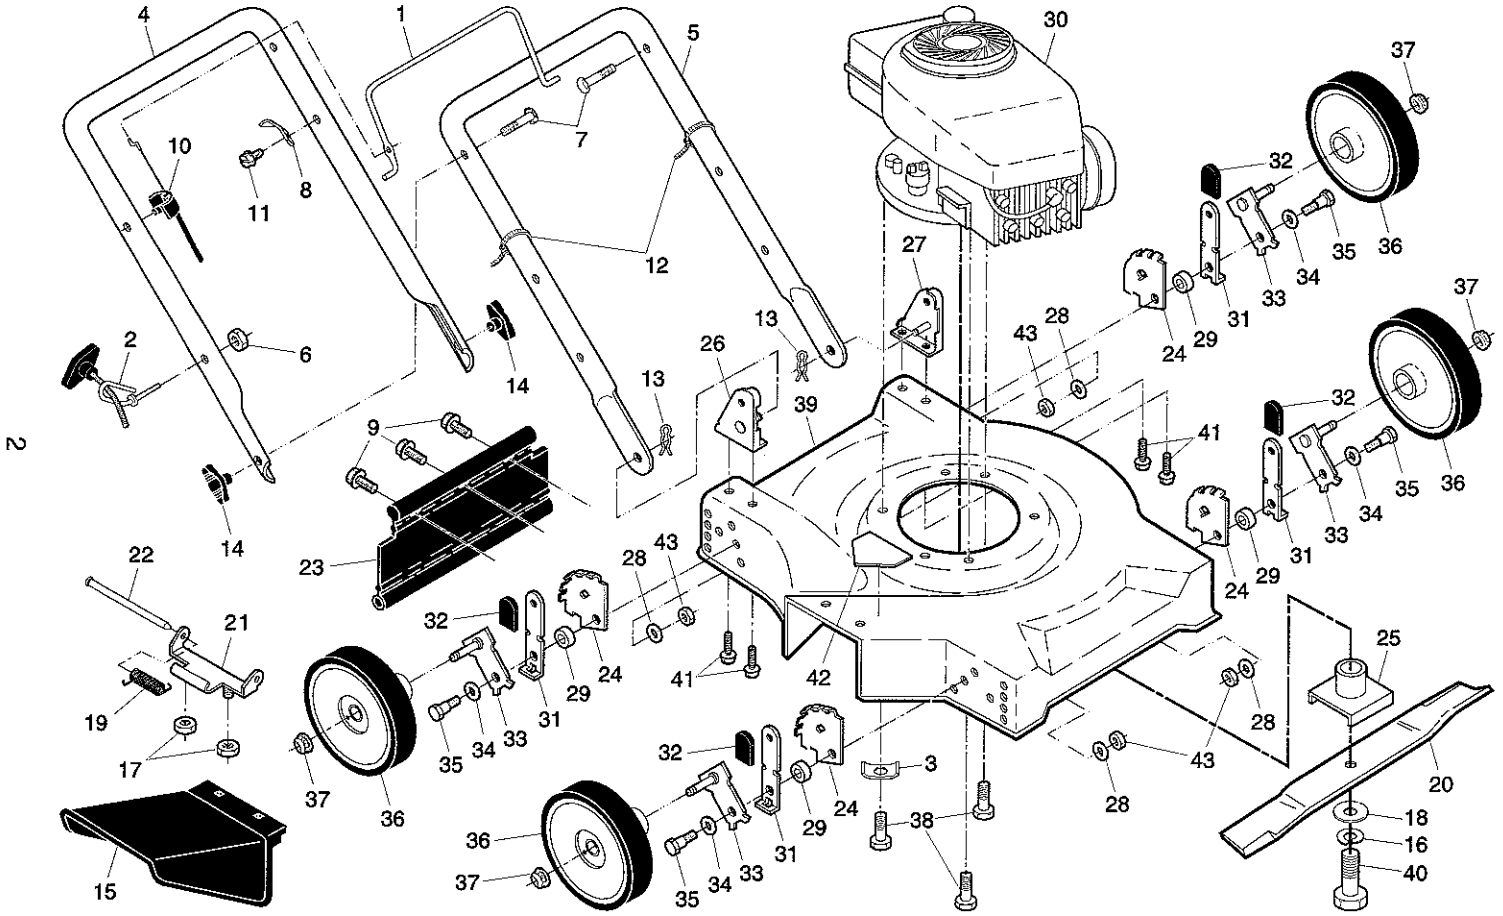

ROTARY LAWN MOWER - - MODEL NUMBER 386090

ROTARY LAWN MOWER - - MODEL NUMBER 386090

KEY NO.	PART NO.	DESCRIPTION	KEY NO.	PART NO.	DESCRIPTION
1	194176X428	Control Bar	27	170346X479	Handle Bracket Assembly, LH
2	179585	Rope Guide / Anti-Fold Bracket	28	61537	Washer
3	851201X004	Engine Washer	29	146630	Spacer
4	194180X479	Upper Handle	30	---	Engine, Tecumseh, Model Number LV148EA-334005 (For engine service and replacement parts, call Tecumseh Products at 1-800-558-5402)
5	151590X479	Lower Handle	31	700331X004	Selector Spring
6	132004	Nut, Hex	32	87877	Selector Knob
7	191574	Handle Bolt 5/16-18 x 1-3/4	33	145935X479	Axle Arm Assembly
8	850733X004	Up-Stop Bracket	34	62335	Belleville Washer
9	189241	Hex Washer Head Screw #10-24 x 1/2	35	142748	Shoulder Bolt
10	156576	Engine Zone Control Cable	36	193850X427	Wheel & Tire Assembly
11	750634	Screw	37	83923	Nut, Hex
12	66426	Wire Tie	38	150406	Hex Head Thread Rolling Screw 3/8-16 x 1-1/8
13	51793	Hairpin Cotter	39	194952	Lawn Mower Housing
14	189713X428	Knob, Handle	40	851084	Hex Head Screw 3/8-24 x 1-3/8 Grade 8
15	752052	Discharge Guard	41	149741	Thread Cutting Screw 5/16-18 x 3/4
16	850263	Helical Lock Washer 3/8	42	85463	Danger Decal
17	73800400	Locknut, Hex 1/4-20	43	751592	Locknut, Hex 3/8-16
18	851074	Hardened Washer	--	161058	Warning Decal (not shown)
19	851855	Torsion Spring	--	193732	Operator's Manual, English
20	145106	Blade 20"	--	193735	Operator's Manual, Spanish
21	89802	Hinge Deflector	--	193848	Repair Parts Manual
22	150215	Hinge Rod			
23	189240	Rear Deflector			
24	750085X007	Wheel Adjusting Bracket			
25	850977	Blade Adapter			
26	170345X479	Handle Bracket Assembly, RH			

NOTE: All component dimensions given in U.S. inches
1 inch = 25.4 mm