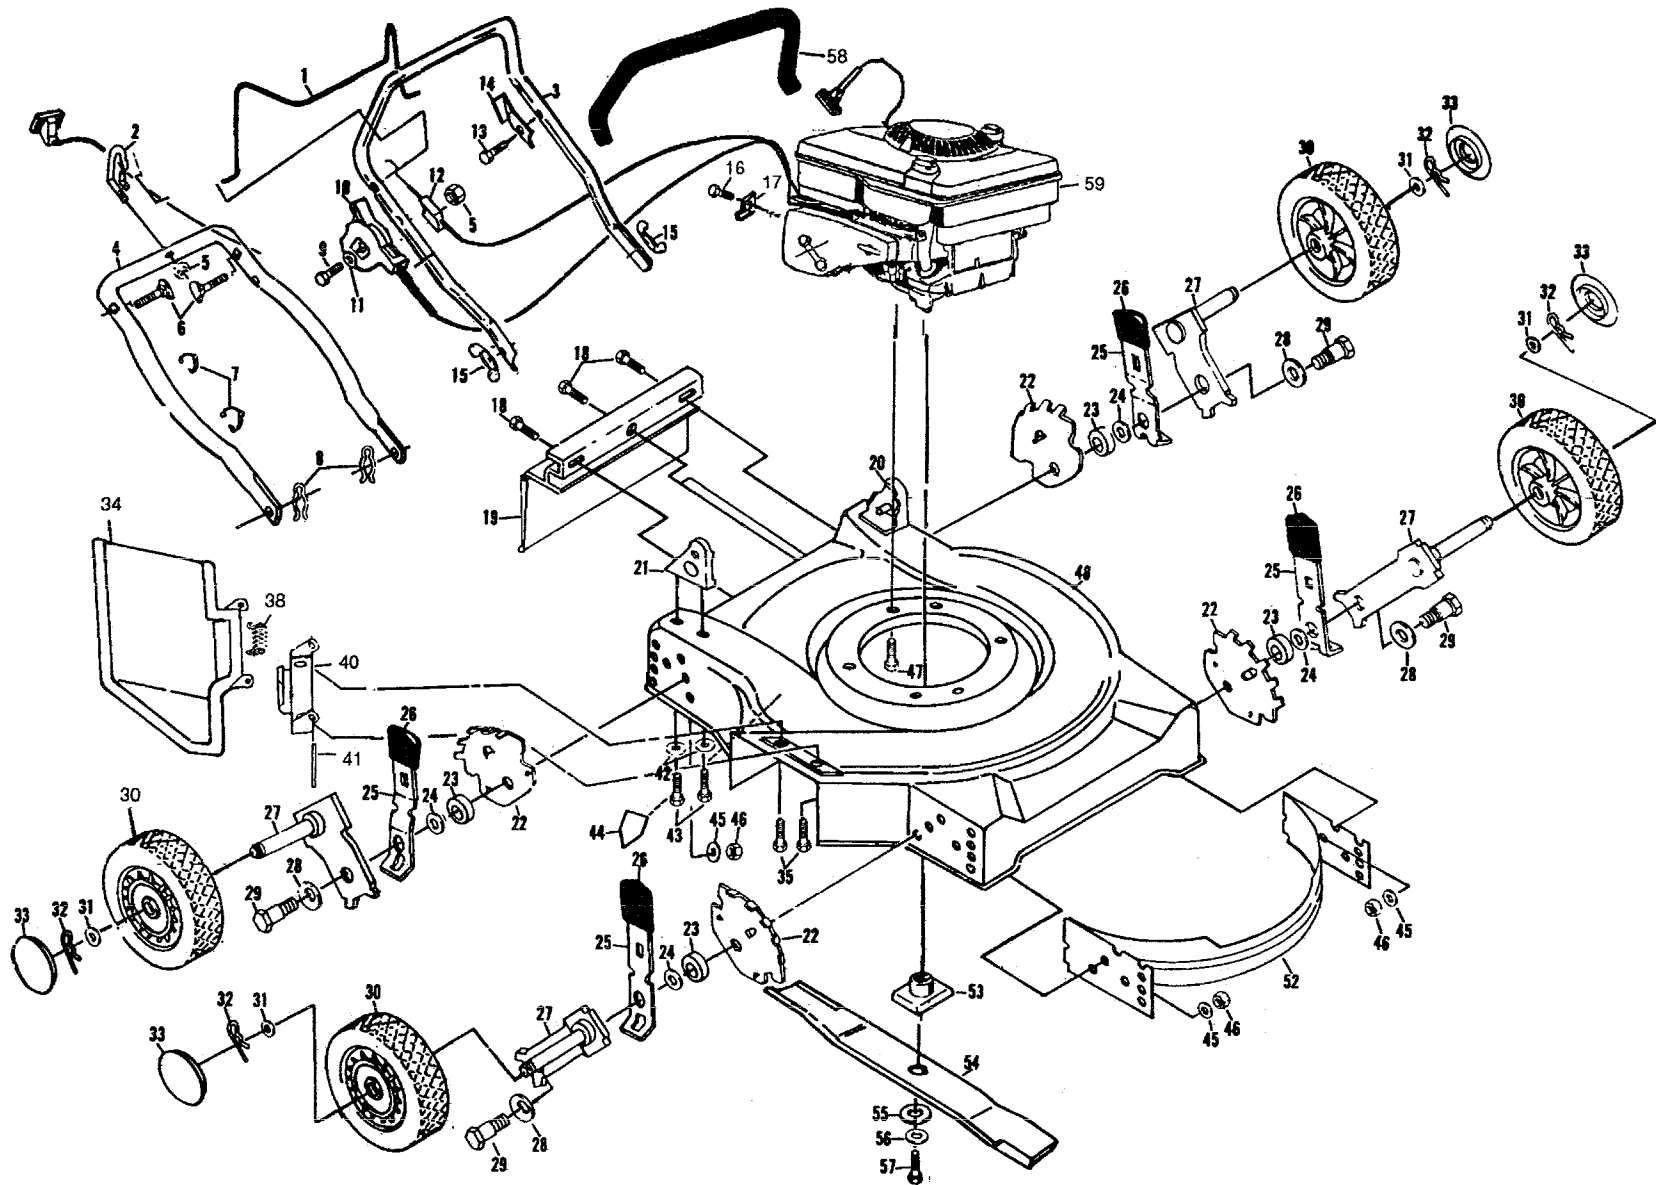

REPAIR PARTS

22" REAR BAGGER ROTARY LAWN MOWER - - MODEL NO. 8891 (CATALOG NO. 850-4888)

ARTS

22" REAR BAGGER ROTARY LAWN MOWER - - MODEL NO. 8891 (CATALOG NO. 850-4888)

KEY NO.	DESCRIPTION	MFG. PART NO.	JCPENNEY PART NO.	KEY NO.	DESCRIPTION	MFG. PART NO.	JCPENNEY PART NO.
1	Control Bar	850735	1369-9533	31	Washer	52160	1370-0034
2	Rope Guide	103672X	1369-9541	32	Retainer Clip	85179	1370-0042
3	Upper Handle	800673	1371-2070	33	Hubcap	800090	1371-1924
4	Lower Handle	800481	1371-2088	34	Discharge Guard	851750	1371-2146
5	Locknut 1/4-20	63601	1369-9566	35	Hex Head Thread Rolling Screw w/Sems 1/4-20 x 3	851856	1371-2153
6	Handle Bolt 5/16-18 x 1-3/4	58714	1369-9574	38	Torsion Spring	851855	1371-2161
7	Cable Clip	85827	1369-9582	40	Housing Bracket	851852X004	1371-2179
8	Hairpin Cotter	51793	1369-9681	41	Hinge Rod	851854	1371-2187
9	Machine Screw 1/4-20 x 2-1/8	86261	1369-9590	42	Flat Washer	59289	1371-2195
10	Throttle Control	851464	1369-9616	43	Screw 5/16-18 x 3/4	55187	1369-9863
11	Washer	85723	1369-9608	44	Danger Decal	107339X	
12	Engine Zone Control Cable	851670	1371-2096	45	Washer	61537	1370-0091
13	Hex Washer Head Screw #10-24 x 1/2	750097	1369-9657	46	Locknut 3/8-16	62336	1371-2203
14	Up-Stop Bracket	851907	1371-1825	47	Hex Head Thread Rolling Screw 3/8-16 x 1	850998	1370-0083
15	Handle Knob	63688	1369-9673	48	Mower Housing Kit (Includes Key No. 44)	128563	1371-2211
16	Screw #10 x 5/8	83816	1369-9699	52	Front Baffle (Rear Baffle Not Shown)	87780	1371-2229
17 *	Cable Clamp	213146	1355-4100	53	Blade Adapter	850977	1370-0125
18	Hex Washer Head Tapping Screw #10-24 x 1/2	81276	1371-2104	54	Blade 22"	850973	1370-0133
19	Rear Skirt	8209J	1371-2112	55	Hardened Washer	851074	1371-2005
20	Handle Bracket Assembly (Left)	63645	1371-2120	56	Helical Lockwasher 3/8	850263	1371-1999
21	Handle Bracket Assembly (Right)	63644	1371-2138	57	Hex Head Screw 3/8-24 x 1-3/8 Gr. 8	851084	1371-1981
22	Wheel Adjusting Bracket	850904	1369-9889	58	Handle Grip	850724	1369-9632
23	Spacer	84920	1369-9954	59 *	Engine - Briggs & Stratton Model No. 121702 Type No. 3131-01	-----	
24	Flat Washer	88348	1369-9962				
25	Selector Spring	850856	1369-9970				
26	Selector Knob	87877	1369-9988				
27	Axle Arm Assembly	85022	1369-9996				
28	Belleville Washer	62335	1370-0000				
29	Shoulder Bolt	84921	1370-0018				
30	Wheel & Tire Assembly 8.00 x 1-3/4	800220	1370-0026				