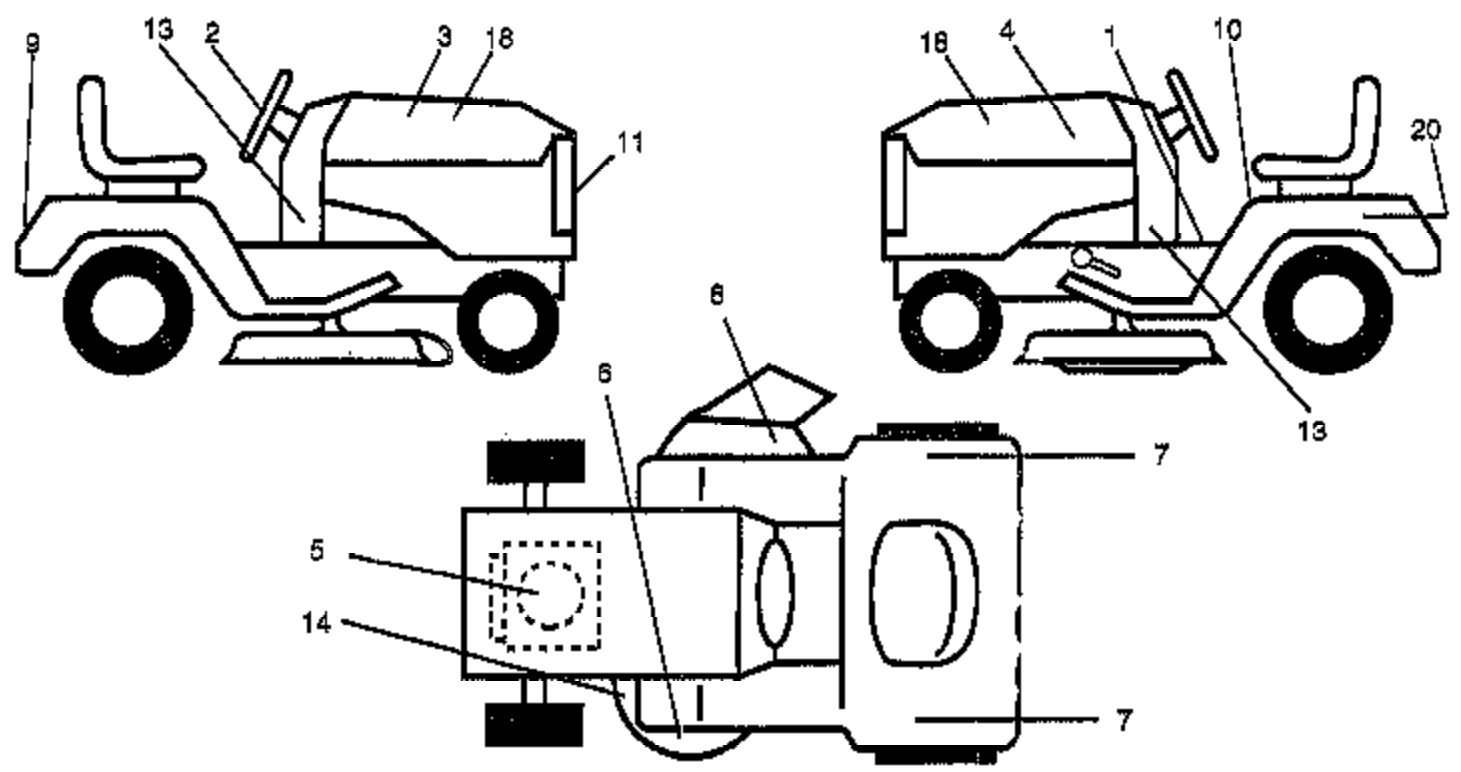

TRACTOR - - MODEL NUMBER AYP9177A89

DECALS

NOTE: All component dimensions given in U.S. Inches
1 inch = 25.4 mm

Ref #	Part Number	Qty	Description
1	156811		"DEAL-OPER,INST."
2	143470		DECAL STEER WHL
3	141579		DECAL HOOD RH
4	141580		DECAL HOOD LH
5	273897		DECAL, HP ENGINE
6	141583		DECAL DECK MULCH
7	162700		DECAL.FENDER.AUTO
8	141517		DECAL DECK WIZ +
9	127520		NLA
10	157002		"DECAL DANGER,FEND"
11	150218		DECAL.LENS.WIZARD
13	162699		DECAL.SIDE PANEL
14	160396		"DECAL-SCHEM,BELT"
18	143388		NAMEPLATE.HD.WIZA
20	145005		DECAL.BATRY.3-3908
	138311		DECAL HANDLE LIFT
	154515		"PAD-FOOTREST,LH"
	154516		"PAD-FOOTREST, RH"
	163384		MANUAL.O.9177A89