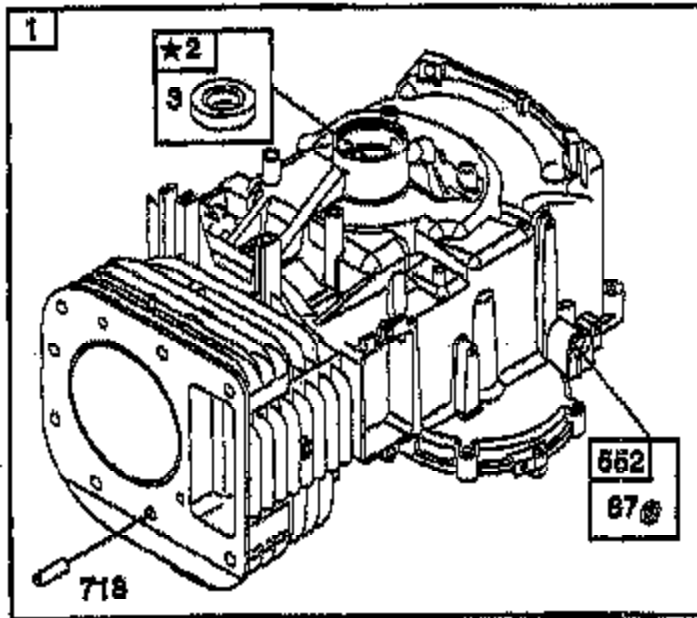

TRACTOR - - MODEL NUMBER AYP9177A89

BRIGGS & STRATTON ENGINE - MODEL NUMBER 311707, TYPE NUMBER 0132-E1