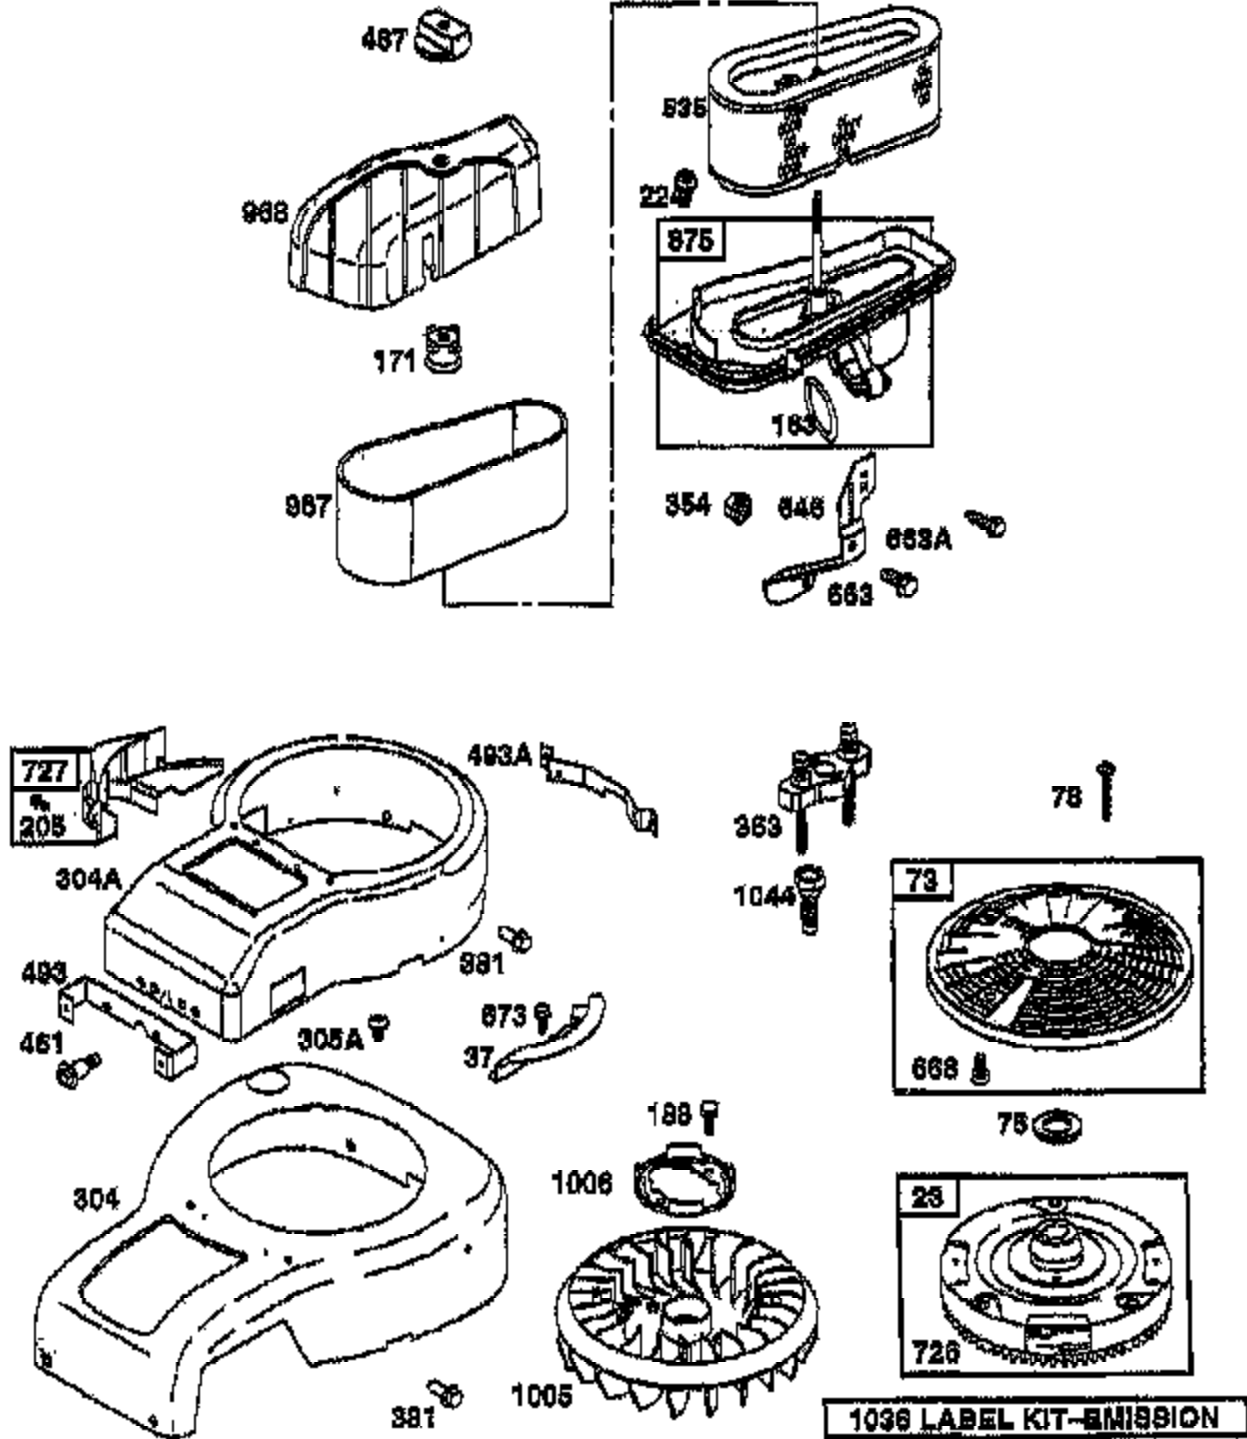

TRACTOR - - MODEL NUMBER AYP9177A89
BRIGGS & STRATTON ENGINE - MODEL NUMBER 311707, TYPE NUMBER 0132-E1

Ref #	Part Number	Qty	Description
1	690156		CYLINDER ASSEMBLY
2	399265		P/N CONFLICT - CHECK WITH SUPPLIER
3	391086		SEAL, OIL
4	494238		BASE, ENGINE
5	690188		HEAD, CYLINDER
6	94927		WASHER, GOVERNOR LEVER
7	273763		GASKET, CYLINDER HEAD
8	495735		BREATHER ASSY
9	27803		GASKET, VALVE COVER
10	94621		SCREW, STEMS
11	281246		TUBE, BREATHER
12	271916		GASKET, CRANKCASE COVER 1/64"
12	271997		GASKET, CRANKCASE COVER .005"
13	94728		SCREW, CYLINDER HEAD
15	94239		PLUG, OIL DRAIN
16	690136		CRANKSHAFT
20	291675		SEAL, OIL
22	95187		SCREW
23	690222		FLYWHEEL
24	222698		KEY, FLYWHEEL
25	692271		PISTON, ASSEMBLY
25	692272		PISTON ASSEMBLY
25	692273		PISTON ASSEMBLY
25	692274		PISTON ASSEMBLY
26	690162		RING SET, PISTON
26	690164		RING SET, PISTON
26	690166		RING SET, PISTON
26	690168		RING SET, PISTON
27	263129		LOCK, PISTON PIN
28	498319		PIN, PISTON, STD SIZE
28	498320		PIN ASSY., PISTON, .005" OVERSIZE
29	499468		ROD ASSEMBLY, CONNECTING
29	499940		ROD ASSEMBLY, CONNECTING
32	95190		SCREW
33	495856		VALVE, EXHAUST
34	495857		VALVE, INTAKE
35	262811		SPRING, VALVE
40	224641		RETAINER, VALVE SPRING
43	40815		GOV./OIL SLINGER
45	262411		TAPPET, VALVE
46	496884		GEAR, CAM
50	690193		MANIFOLD, INTAKE
51	281735		GASKET, INTAKE
51A	273650		GASKET, INTAKE
53	94637		STUD, CARBURETOR MOUNTING
73	494439		SCREEN, ROTATING
75	225136		WASHER, SPRING
78	94821		SCREW, SEMS
87	491323		SEAL, GOVERNOR
93	281346		BUSHING, THROTTLE SHAFT
94	498030		VALVE, IDLE, ADJUSTMENT
95	94098		SCREW, THROTTLE
98	495800		SCREW, IDLE SPEED
104	231789		PIN, FLOAT HINGE
105	231855		VALVE ASSY, INLET NEEDLE
106	231854		INLET VALVE SEAT
108	224558		VALVE, CHOKE
108A	224540		VALVE, CHOKE