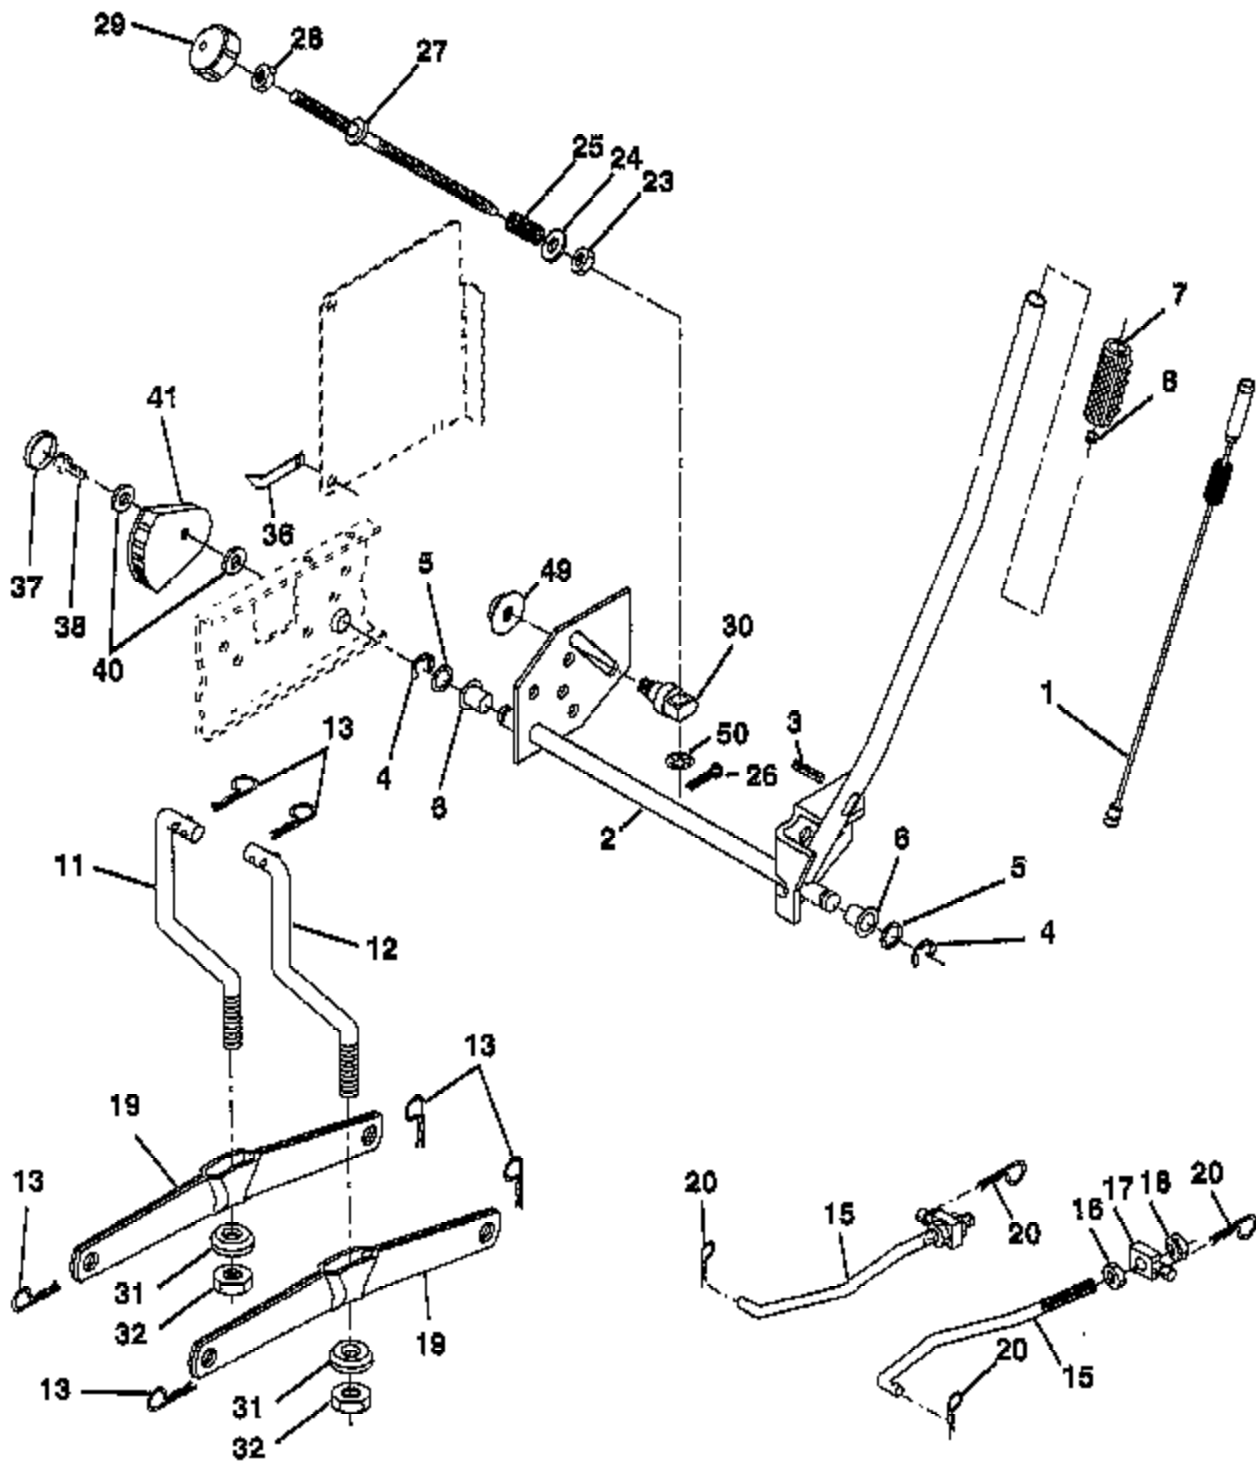

TRACTOR - - MODEL NUMBER AYP9177A89

LIFT

Ref #	Part Number	Qty	Description
1	159460		WIRE ASM W.SPRING
2	149471		SHAFT ASM LIFT RH
3	105767X		PIN-GROOVE LT
4	12000002		SUB= 2225J
5	19211621		WASHER
6	120183X		NYLON BEARING
7	125631X		GRIP HANDLE
8	122365X		SUB= 125925X
11	139865		SUB= 918139865
12	139866		SUB= 151140
13	4939M		SUB= 85902
15	127218		LINK.FRONT
16	73350800		NUT
17	130171		TRUNION
18	73800800		NUT.LK.W/WSH.1/2.
19	139868		ARM SUSP REAR
20	3146R		RETAINER.SPRING
23	110807X		NUT T
24	19131016		WASHER
25	2876H		SPRING T
26	76020308		SUB= 3145
27	126971X		SUB= 532126971
28	73350600		NUT
29	138057		KNOB INF 3/8-16
30	150233		TRUNNION
31	140302		BEARING PVT LH
32	73540600		NUT.CROWNLOCK.3/8
36	155097		POINTER-INDICAT
37	123935X		"PLUG,HOLE"
38	17490512		SCREW
40	19112410		WASHER
41	155098		INDICATOR HEIGHT
49	145212		NUT.HXFLG.LOCK.
50	110452X		NUT PUSH M