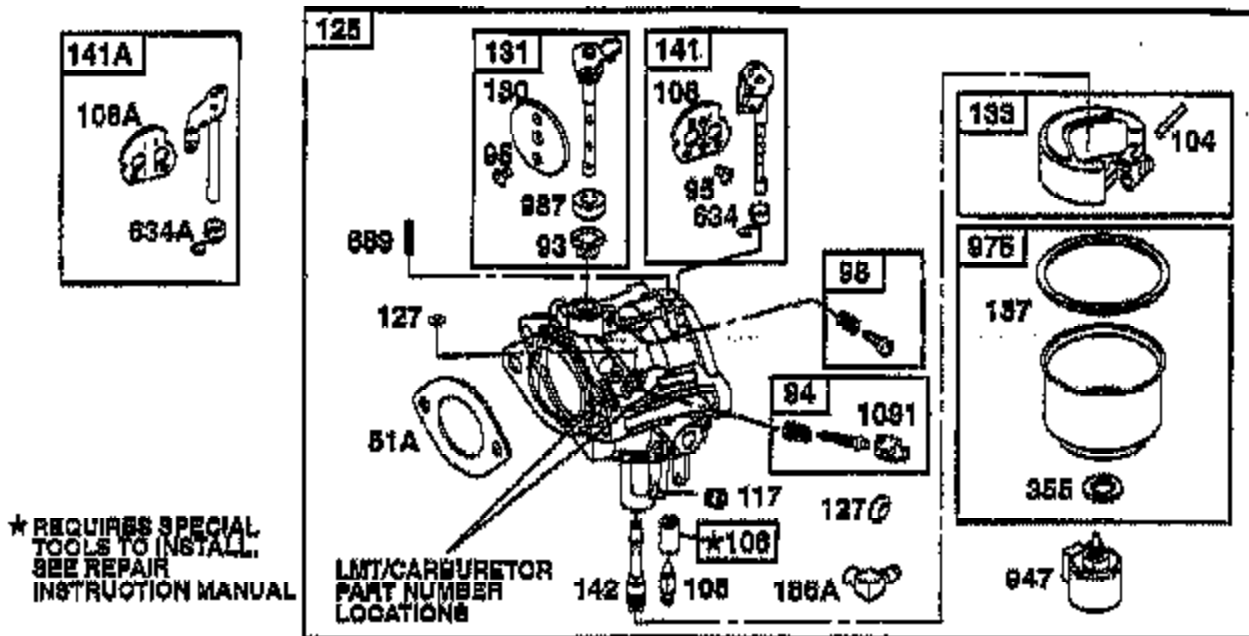

TRACTOR - - MODEL NUMBER AYP9177A89

BRIGGS & STRATTON ENGINE - MODEL NUMBER 311707, TYPE NUMBER 0132-E1

THIS CARBURETOR SERVICES BOTH CHOKE-A-MATIC AND MANUAL CHOKE SYSTEMS