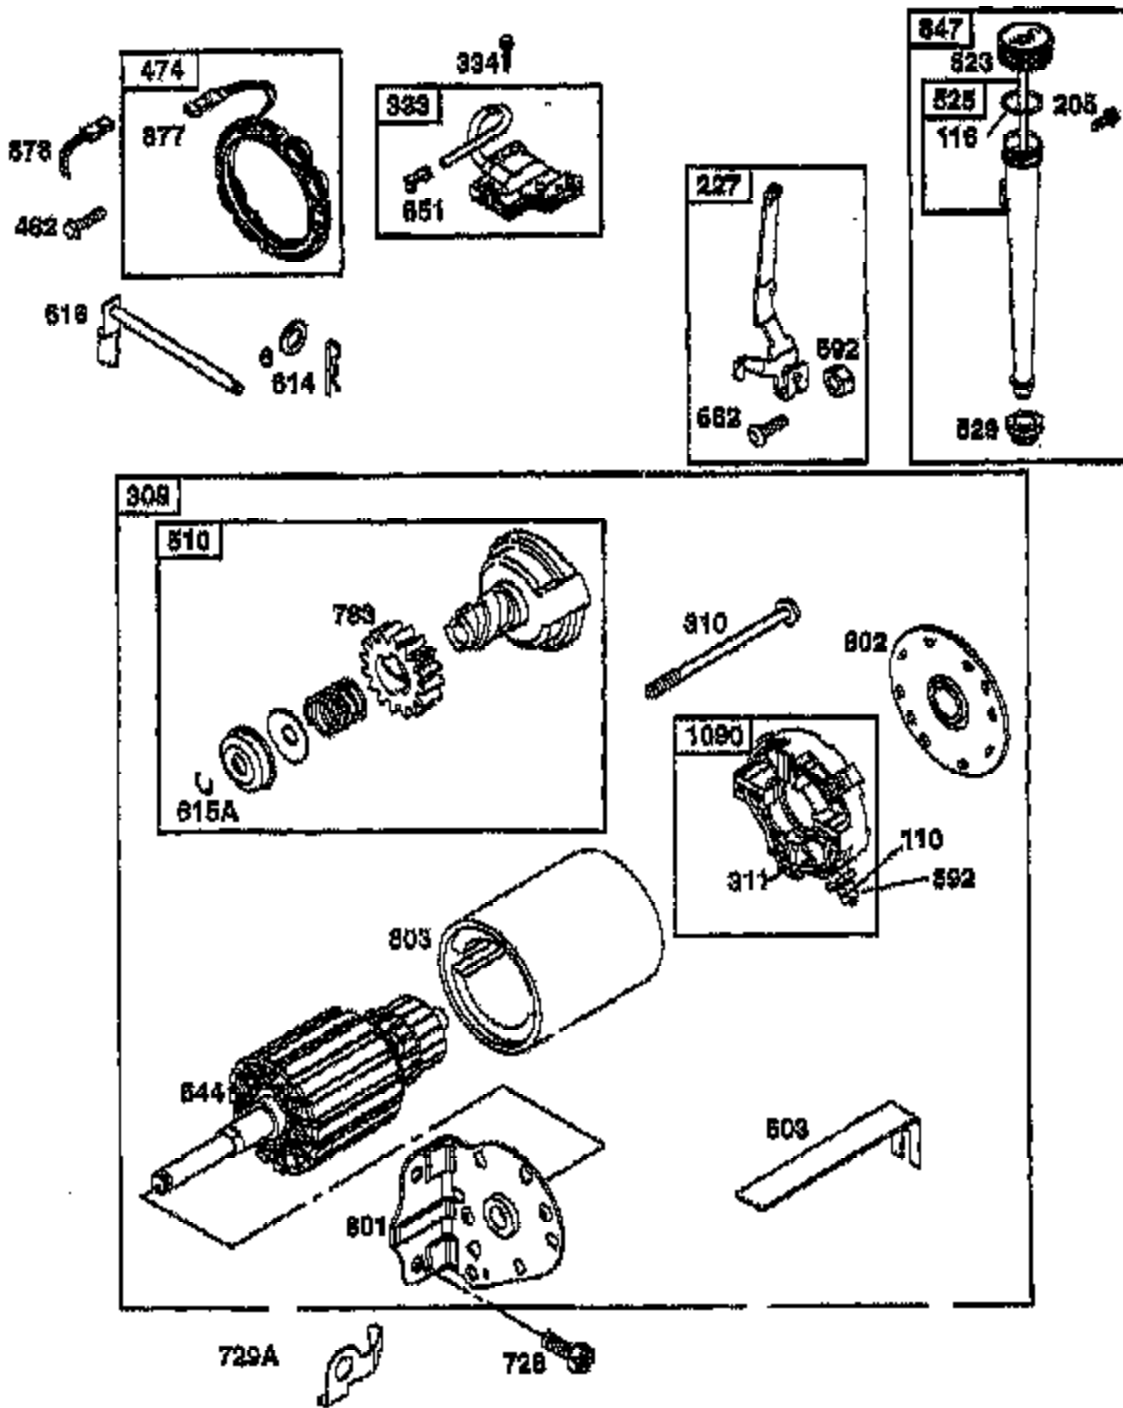

TRACTOR - - MODEL NUMBER AYP9177A89
BRIGGS & STRATTON ENGINE - MODEL NUMBER 311707, TYPE NUMBER 0132-E1

Ref #	Part Number	Qty	Description
1	690156		CYLINDER ASSEMBLY
2	399265		P/N CONFLICT - CHECK WITH SUPPLIER
3	391086		SEAL, OIL
4	494238		BASE, ENGINE
5	690188		HEAD, CYLINDER
6	94927		WASHER, GOVERNOR LEVER
7	273763		GASKET, CYLINDER HEAD
8	495735		BREATHER ASSY
9	27803		GASKET, VALVE COVER
10	94621		SCREW, STEMS
11	281246		TUBE, BREATHER
12	271916		GASKET, CRANKCASE COVER 1/64"
12	271997		GASKET, CRANKCASE COVER .005"
13	94728		SCREW, CYLINDER HEAD
15	94239		PLUG, OIL DRAIN
16	690136		CRANKSHAFT
20	291675		SEAL, OIL
22	95187		SCREW
23	690222		FLYWHEEL
24	222698		KEY, FLYWHEEL
25	692271		PISTON, ASSEMBLY
25	692272		PISTON ASSEMBLY
25	692273		PISTON ASSEMBLY
25	692274		PISTON ASSEMBLY
26	690162		RING SET, PISTON
26	690164		RING SET, PISTON
26	690166		RING SET, PISTON
26	690168		RING SET, PISTON
27	263129		LOCK, PISTON PIN
28	498319		PIN, PISTON, STD SIZE
28	498320		PIN ASSY., PISTON, .005" OVERSIZE
29	499468		ROD ASSEMBLY, CONNECTING
29	499940		ROD ASSEMBLY, CONNECTING
32	95190		SCREW
33	495856		VALVE, EXHAUST
34	495857		VALVE, INTAKE
35	262811		SPRING, VALVE
40	224641		RETAINER, VALVE SPRING
43	40815		GOV./OIL SLINGER
45	262411		TAPPET, VALVE
46	496884		GEAR, CAM
50	690193		MANIFOLD, INTAKE
51	281735		GASKET, INTAKE
51A	273650		GASKET, INTAKE
53	94637		STUD, CARBURETOR MOUNTING
73	494439		SCREEN, ROTATING
75	225136		WASHER, SPRING
78	94821		SCREW, SEMS
87	491323		SEAL, GOVERNOR
93	281346		BUSHING, THROTTLE SHAFT
94	498030		VALVE, IDLE, ADJUSTMENT
95	94098		SCREW, THROTTLE
98	495800		SCREW, IDLE SPEED
104	231789		PIN, FLOAT HINGE
105	231855		VALVE ASSY, INLET NEEDLE
106	231854		INLET VALVE SEAT
108	224558		VALVE, CHOKE
108A	224540		VALVE, CHOKE