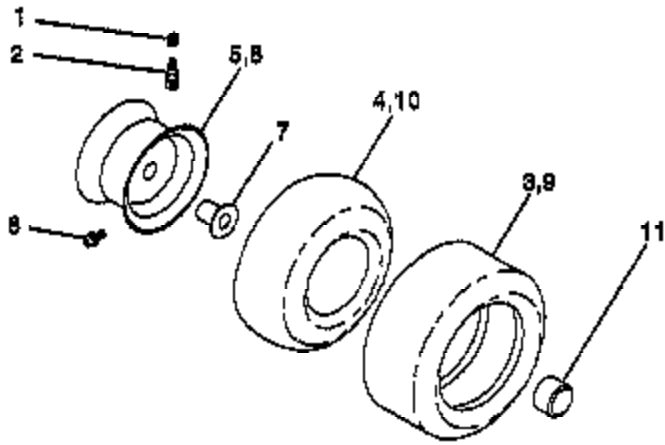

TRACTOR - - MODEL NUMBER AYP9177A89

WHEELS AND TIRES

NOTE: All component dimensions given in U.S. inches
1 inch = 25.4 mm

Ref #	Part Number	Qty	Description
1	59192		VALVE CAP
2	65139		VALVE STEM LT
3	106222X		SUB= 122073X
4	59904		TUBE.5.3/4.5/6
5	106732X427		"RIM ASM 6"" FRT"
6	278H		FITTING LT
7	9040H		"FLANGE, BEARING"
8	106108X427		"RIM AS 8"" REAR"
9	122082X		SUB= 918122082X
10	7152J		TUBE.18X9.5-8
11	104757X		HUB CAP
	144334		SEALANT.TIRE 10 OZ. TUBE