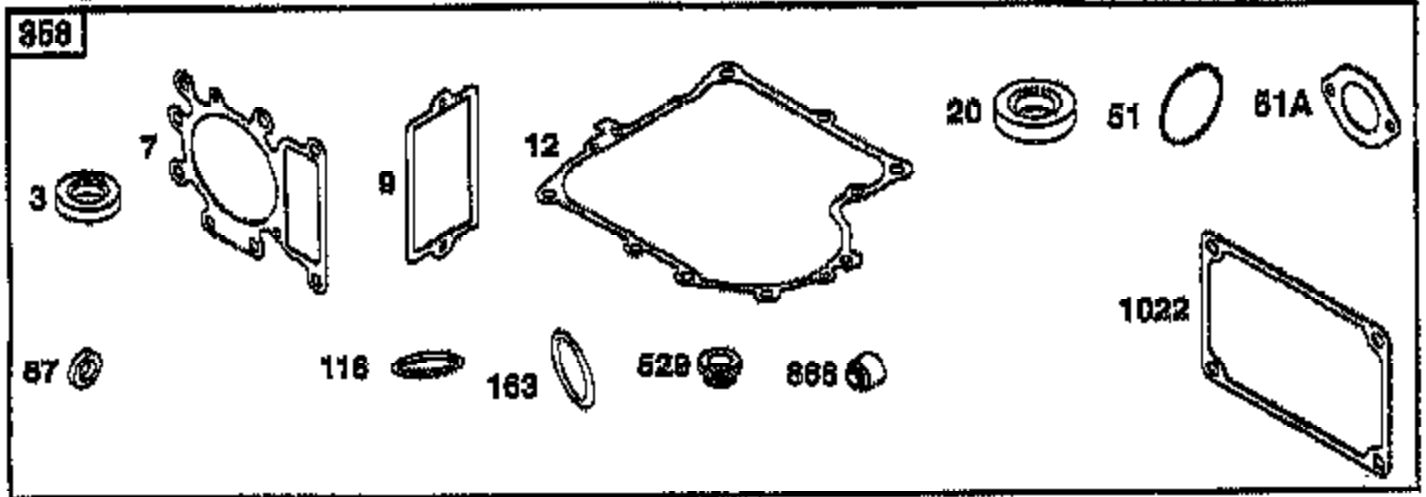

**TRACTOR - - MODEL NUMBER AYP9177A89**

**BRIGGS & STRATTON ENGINE - MODEL NUMBER 311707, TYPE NUMBER 0132-E1**

★ REQUIRES SPECIAL TOOLS  
TO INSTALL. SEE REPAIR  
INSTRUCTION MANUAL.

Ref #	Part Number	Qty	Description
	1 690156		CYLINDER ASSEMBLY
	2 399265		P/N CONFLICT - CHECK WITH SUPPLIER
	3 391086		SEAL, OIL
	4 494238		BASE, ENGINE
	5 690188		HEAD, CYLINDER
	6 94927		WASHER, GOVERNOR LEVER
	7 273763		GASKET, CYLINDER HEAD
	8 495735		BREATHER ASSY
	9 27803		GASKET, VALVE COVER
	10 94621		SCREW, STEMS
	11 281246		TUBE, BREATHER
	12 271916		GASKET, CRANKCASE COVER 1/64"
	12 271997		GASKET, CRANKCASE COVER .005"
	13 94728		SCREW, CYLINDER HEAD
	15 94239		PLUG, OIL DRAIN
	16 690136		CRANKSHAFT
	20 291675		SEAL, OIL
	22 95187		SCREW
	23 690222		FLYWHEEL
	24 222698		KEY, FLYWHEEL
	25 692271		PISTON, ASSEMBLY
	25 692272		PISTON ASSEMBLY
	25 692273		PISTON ASSEMBLY
	25 692274		PISTON ASSEMBLY
	26 690162		RING SET, PISTON
	26 690164		RING SET, PISTON
	26 690166		RING SET, PISTON
	26 690168		RING SET, PISTON
	27 263129		LOCK, PISTON PIN
	28 498319		PIN, PISTON, STD SIZE
	28 498320		PIN ASSY., PISTON, .005" OVERSIZE
	29 499468		ROD ASSEMBLY, CONNECTING
	29 499940		ROD ASSEMBLY, CONNECTING
	32 95190		SCREW
	33 495856		VALVE, EXHAUST
	34 495857		VALVE, INTAKE
	35 262811		SPRING, VALVE
	40 224641		RETAINER, VALVE SPRING
	43 40815		GOV./OIL SLINGER
	45 262411		TAPPET, VALVE
	46 496884		GEAR, CAM
	50 690193		MANIFOLD, INTAKE
	51 281735		GASKET, INTAKE
	51A 273650		GASKET, INTAKE
	53 94637		STUD, CARBURETOR MOUNTING
	73 494439		SCREEN, ROTATING
	75 225136		WASHER, SPRING
	78 94821		SCREW, SEMS
	87 491323		SEAL, GOVERNOR
	93 281346		BUSHING, THROTTLE SHAFT
	94 498030		VALVE, IDLE, ADJUSTMENT
	95 94098		SCREW, THROTTLE
	98 495800		SCREW, IDLE SPEED
	104 231789		PIN, FLOAT HINGE
	105 231855		VALVE ASSY, INLET NEEDLE
	106 231854		INLET VALVE SEAT
	108 224558		VALVE, CHOKE
	108A 224540		VALVE, CHOKE