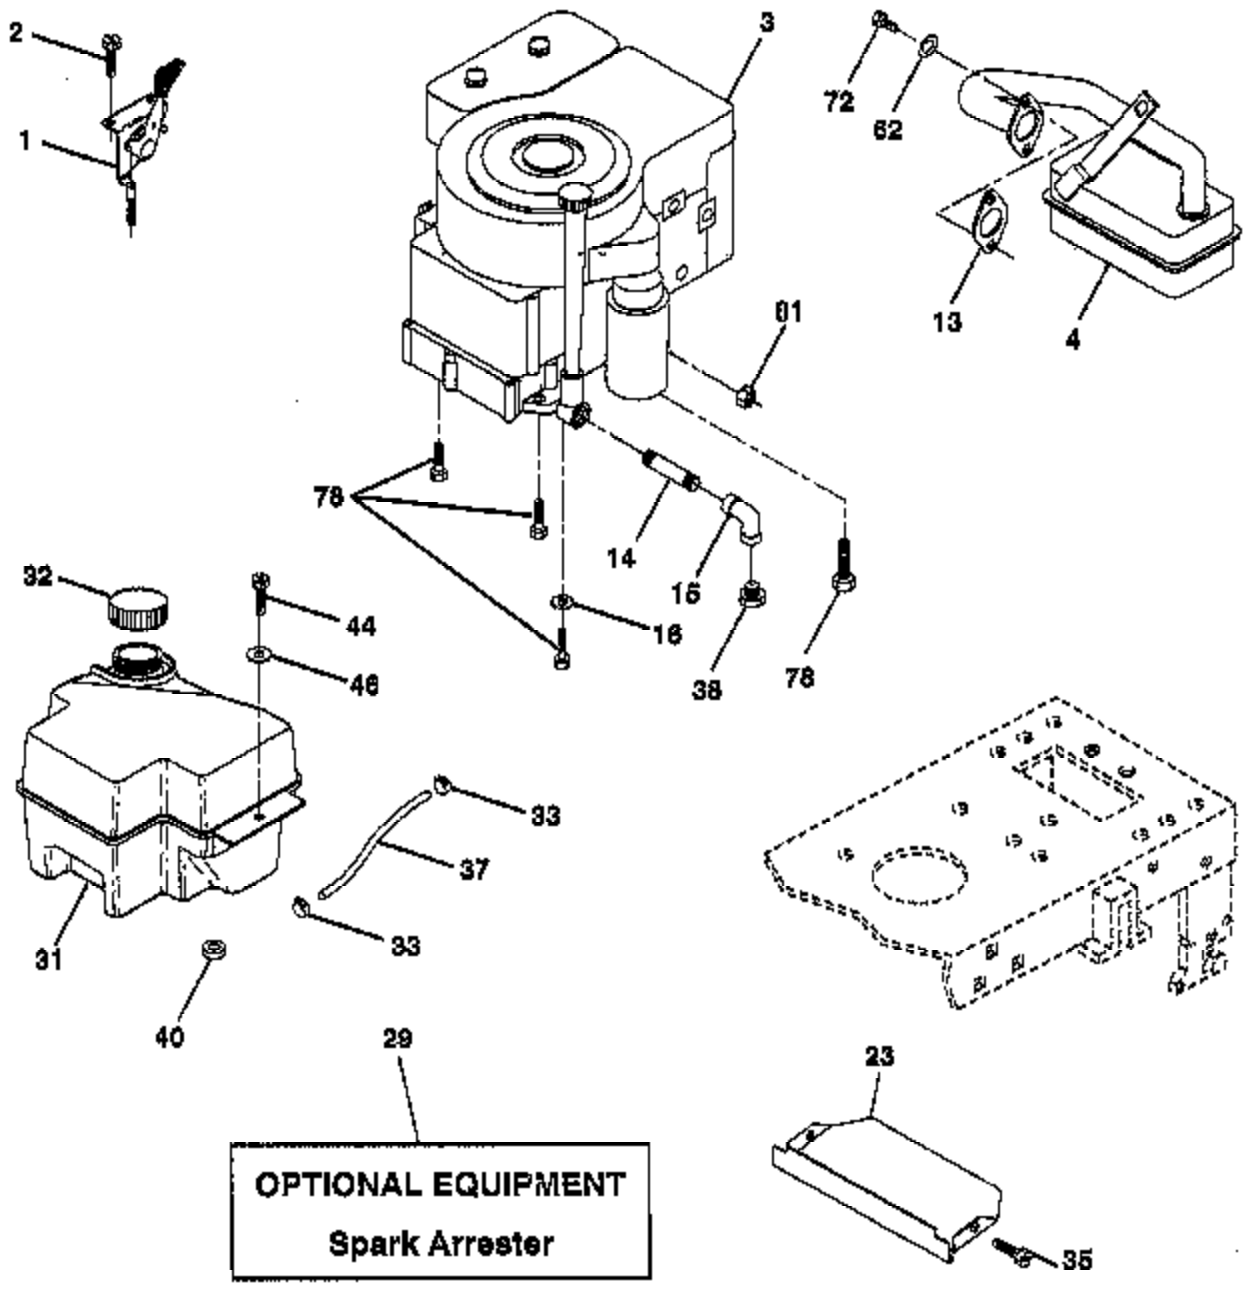

TRACTOR - - MODEL NUMBER AYP9177A89

ENGINE

Ref #	Part Number	Qty	Description
1	140310		CONTROL THROTTLE
2	17720410		SCREW LT
3			CHECK WITH SUPPLIER
4	137352		MUFFLER
13	272293		GASKET ENG 1 313 LD TIN PLATED
14	13280324		PIPE NIPPLE
15	13200300		ELBOW
16	11050600		LOCKWASHER
23	159880		SHIELD.BRN/DBR.GD
29	137180		SUB= 532137180
31	161911		TANK.FUEL.FRONT.
32	140527		CAP ASM FUEL
33	123487X		HOSE CLAMP
35	17490512		SCREW
37	137040		LINE FUEL
38			CHECK WITH SUPPLIER
40	124028X		SUB= 532124028
44	17490412		SCREW HEX CRT
46	19091416		WASHER
62	10040500		LOCKWASHER
72	71070512		SCREW
78	17490620		SCREW
81	128861		NUT