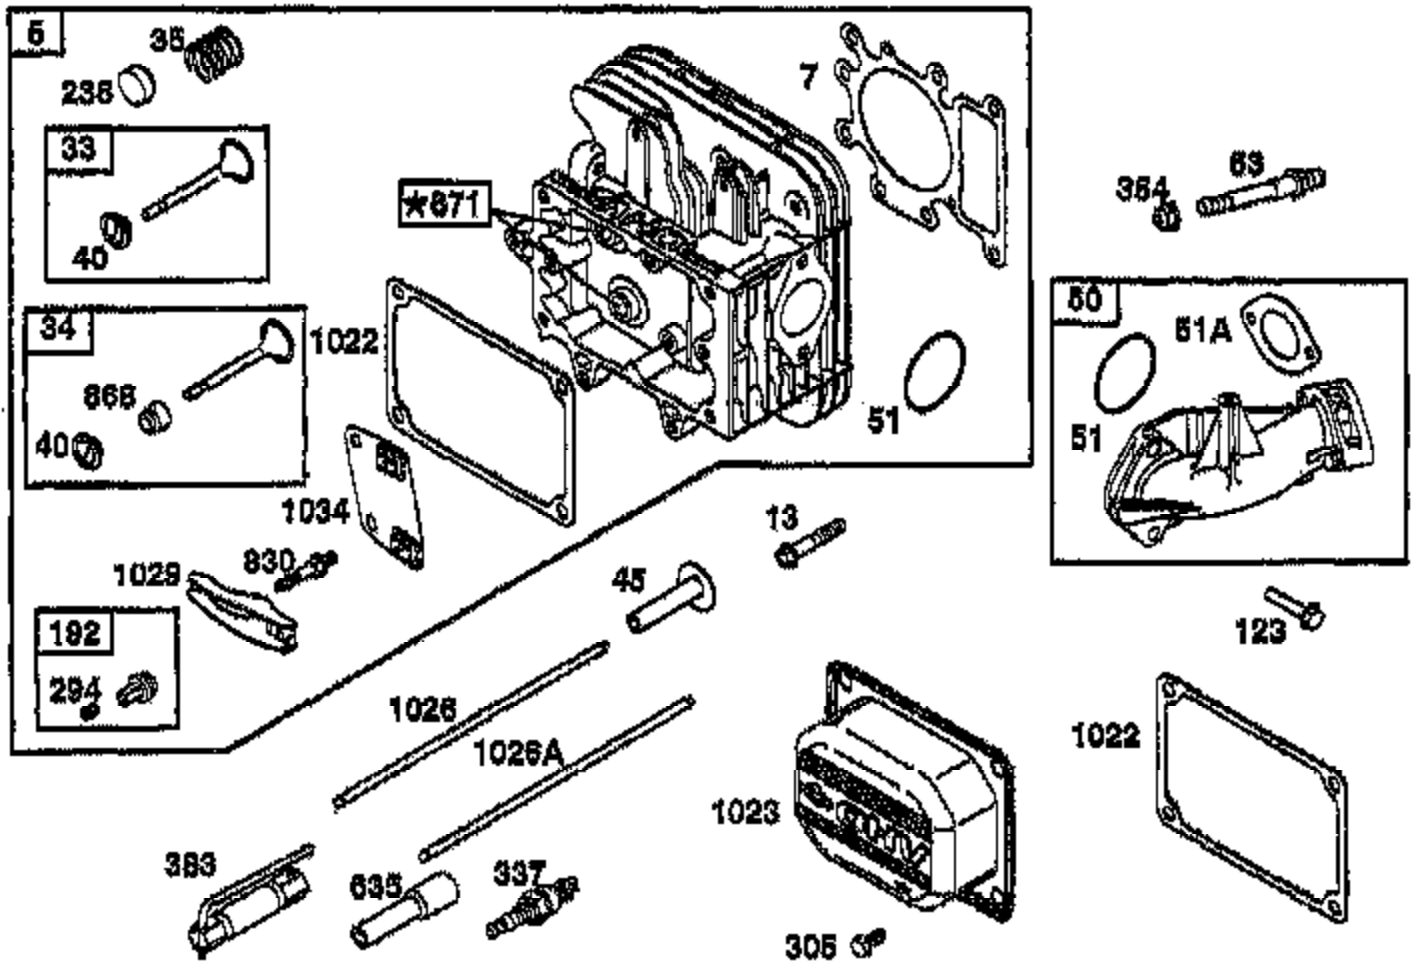

### TRACTOR - - MODEL NUMBER AYP9177A89

BRIGGS & STRATTON ENGINE - MODEL NUMBER 311707, TYPE NUMBER 0132-E1

Ref #	Part Number	Qty	Description
1	690156		CYLINDER ASSEMBLY
2	399265		P/N CONFLICT - CHECK WITH SUPPLIER
3	391086		SEAL, OIL
4	494238		BASE, ENGINE
5	690188		HEAD, CYLINDER
6	94927		WASHER, GOVERNOR LEVER
7	273763		GASKET, CYLINDER HEAD
8	495735		BREATHER ASSY
9	27803		GASKET, VALVE COVER
10	94621		SCREW, STEMS
11	281246		TUBE, BREATHER
12	271916		GASKET, CRANKCASE COVER 1/64"
12	271997		GASKET, CRANKCASE COVER .005"
13	94728		SCREW, CYLINDER HEAD
15	94239		PLUG, OIL DRAIN
16	690136		CRANKSHAFT
20	291675		SEAL, OIL
22	95187		SCREW
23	690222		FLYWHEEL
24	222698		KEY, FLYWHEEL
25	692271		PISTON, ASSEMBLY
25	692272		PISTON ASSEMBLY
25	692273		PISTON ASSEMBLY
25	692274		PISTON ASSEMBLY
26	690162		RING SET, PISTON
26	690164		RING SET, PISTON
26	690166		RING SET, PISTON
26	690168		RING SET, PISTON
27	263129		LOCK, PISTON PIN
28	498319		PIN, PISTON, STD SIZE
28	498320		PIN ASSY., PISTON, .005" OVERSIZE
29	499468		ROD ASSEMBLY, CONNECTING
29	499940		ROD ASSEMBLY, CONNECTING
32	95190		SCREW
33	495856		VALVE, EXHAUST
34	495857		VALVE, INTAKE
35	262811		SPRING, VALVE
40	224641		RETAINER, VALVE SPRING
43	40815		GOV./OIL SLINGER
45	262411		TAPPET, VALVE
46	496884		GEAR, CAM
50	690193		MANIFOLD, INTAKE
51	281735		GASKET, INTAKE
51A	273650		GASKET, INTAKE
53	94637		STUD, CARBURETOR MOUNTING
73	494439		SCREEN, ROTATING
75	225136		WASHER, SPRING
78	94821		SCREW, SEMS
87	491323		SEAL, GOVERNOR
93	281346		BUSHING, THROTTLE SHAFT
94	498030		VALVE, IDLE, ADJUSTMENT
95	94098		SCREW, THROTTLE
98	495800		SCREW, IDLE SPEED
104	231789		PIN, FLOAT HINGE
105	231855		VALVE ASSY, INLET NEEDLE
106	231854		INLET VALVE SEAT
108	224558		VALVE, CHOKE
108A	224540		VALVE, CHOKE