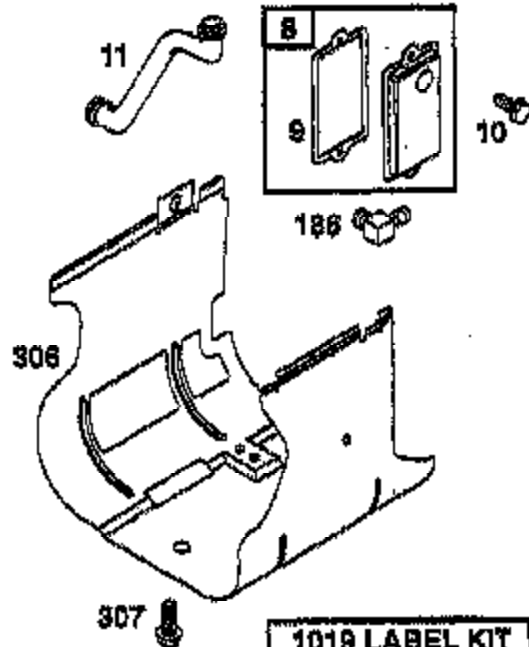

TRACTOR - - MODEL NUMBER AYP9177A89

BRIGGS & STRATTON ENGINE - MODEL NUMBER 311707, TYPE NUMBER 0132-E1