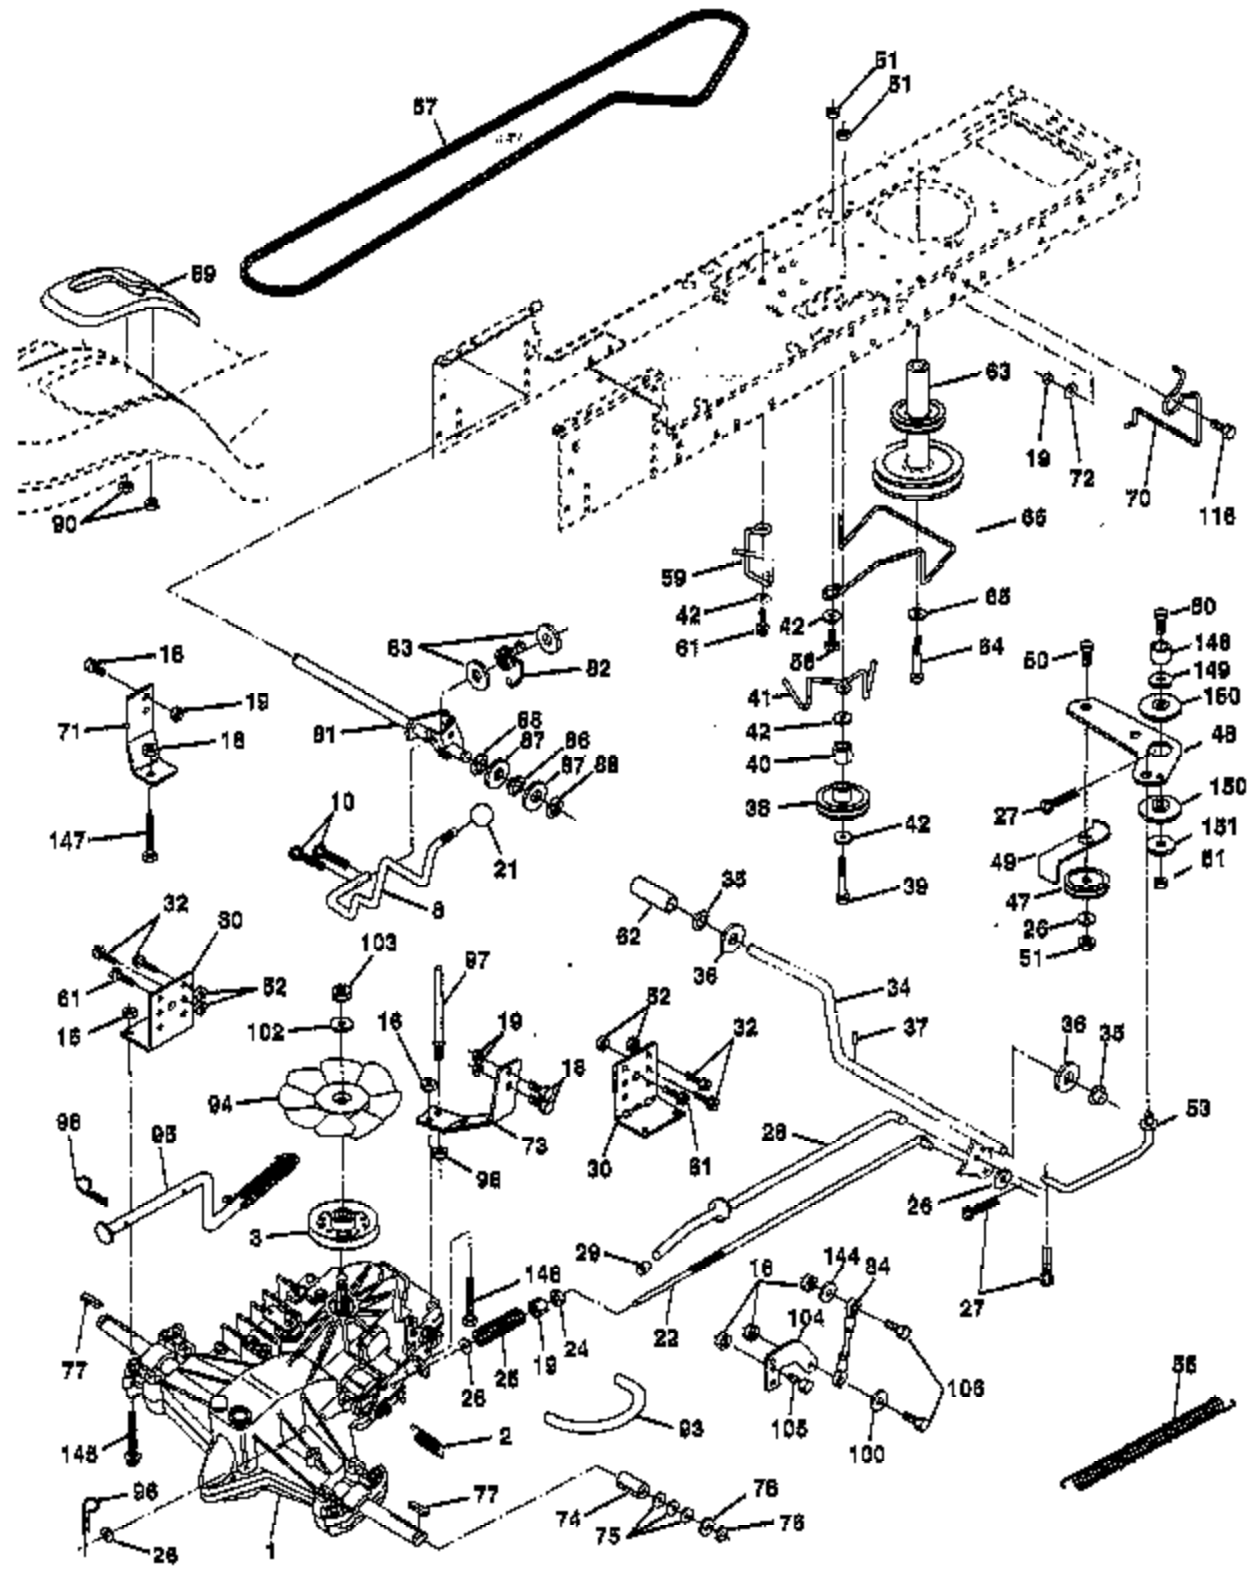

TRACTOR -- MODEL NUMBER AYP9177A89

DRIVE

Ref #	Part Number	Qty	Description
1	150071		TRANSAXLE.3100650
2	142431		SPRING RET BRAKE
3	143995		PULLEY.TRANSAXLE
8	154792		"ROD SHIFT,FENDER"
10	76020416		PIN COTTER 1/8
16	73800500		NUT
18	74780616		BOLT
19	73800600		NUT
21	106933X		KNOB T (1/2-HOLE)
22	145627		ROD.BRAKE.HYDRO.
24	73350600		NUT
25	106888X		SPRING ROD LT
26	19131316		WASHER
27	76020412		COTTER PIN
28	145204		ROD.BRAKE.PARK.LT
29	124236X		CAP
30	130807		TRANSAXLE MTG BKT
32	74760512		BOLT
34	155071		SHAFT ASM-PEDAL F
35	120183X		NYLON BEARING
36	19211616		WASHER LT
37	1572H		SUB= 2882J
38	123674X		PULLEY.IDLER.FLAT
39	74760644		BOLT
40	4470J		SPACER T
41	154777		SUB= 165692
42	19131312		WASHER
47	127783		SUB= 139245
48	154407		BELLCRANK.CLUTCH
49	123205X		RETAIN BELT
50	74760624		SUB= 74930624
51	73680600		SUB= 73690600
52	73680500		SUB= 73690500
53	105710X		"LINK, CLUTCH T"
55	105709X		"SPRING, RETURN LT"
56	74760620		SUB= 74780620
57	161588		V-BELT.GROUND.HYD
59	140312		KEEPER BELT CNTSP
61	17490612		SCREW
62	8883R		PEDAL COVER T
63	161399		PULLEY.ENGINE
64	71170764		BOLT
65	10040700		LOCKWASHER
66	161488		ENGINE BELT KEEP
70			CHECK WITH SUPPLIER
71	140158		STRAP TORQ LH HYD
72	19132012		WASHER
73	156347		"STRAP-TORQUE,RH"
74	121199X		SPACER SPLIT
75			CHECK WITH SUPPLIER
76	12000001		E-RING LT
77	123583X		SQUARE KEY
78	121748X		WASHER
81	161079		SHAFT.ASM.CROSS
82	123782X		"SPRING,TORSION"
83	19171216		WASHER
84	161901		ROD.TIE
86	157480		BUSHING