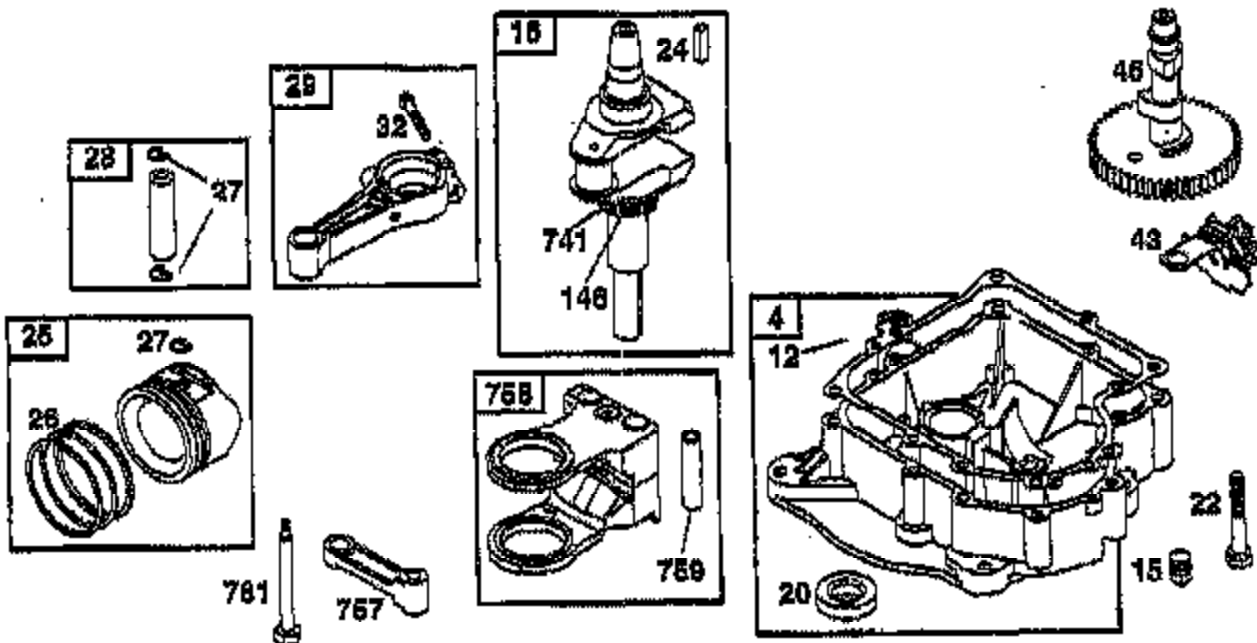

Ref #	Part Number	Qty	Description
1006	224413		RETAINER, FAN
1019	690180		LABEL KIT
1022	272475		GASKET, COVER
1023	225521		COVER, ROCKER
1026	494432		ROD, PUSH, INTAKE
1026A	495136		ROD, PUSH, EXHAUST
1029	224554		ARM, ROCKER
1033	690190		VALVE, OVERHAUL KIT
1034	495248		GUIDE ASSEMBLY, PUSH ROD
1036	273807		LABEL KIT, EMISSION
1044	94673		SCREW, SHOULDER, HEX HEAD
1058	273686		OWNER'S MANUAL
1090	497605		P/N CONFLICT - CHECK WITH SUPPLIER
1091	281364		CAP, LIMITER

### TRACTOR - - MODEL NUMBER AYP9177A89

BRIGGS & STRATTON ENGINE - MODEL NUMBER 311707, TYPE NUMBER 0132-E1

★ REQUIRES SPECIAL TOOLS  
TO INSTALL. SEE REPAIR  
INSTRUCTION MANUAL

1019 LABEL KIT  
1058 OWNER'S MANUAL