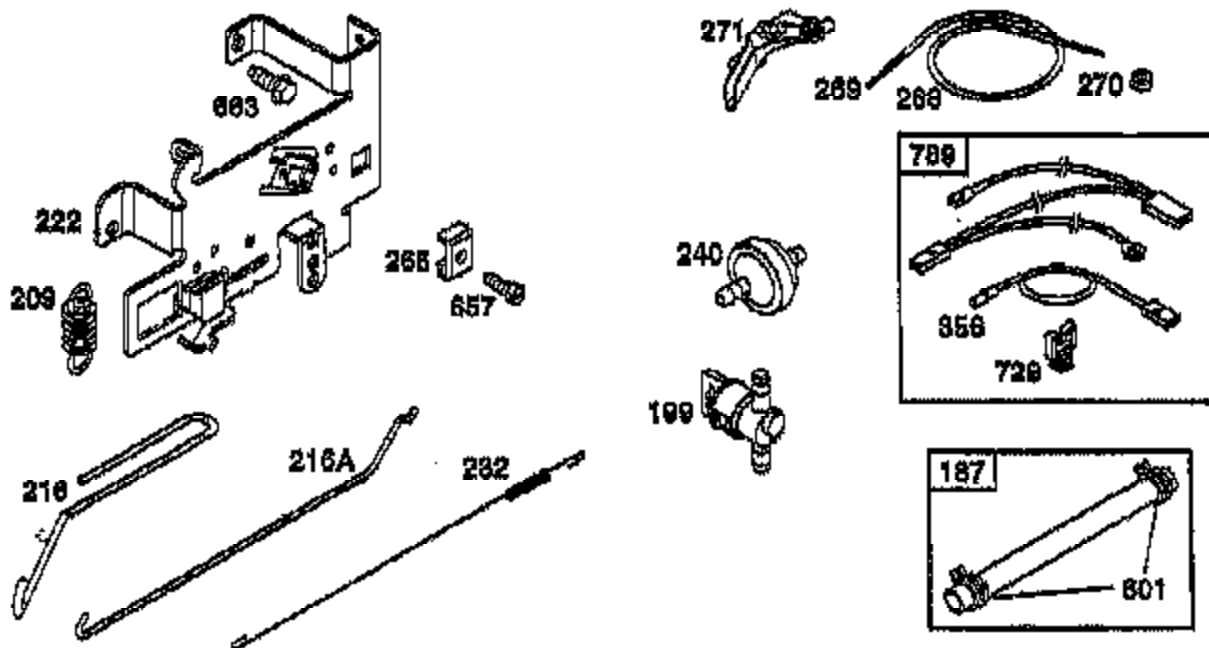

TRACTOR - - MODEL NUMBER AYP9177A89

BRIGGS & STRATTON ENGINE - MODEL NUMBER 311707, TYPE NUMBER 0132-E1

THIS CARBURETOR SERVICES BOTH CHOKE-A-MATIC AND MANUAL CHOKE SYSTEMS