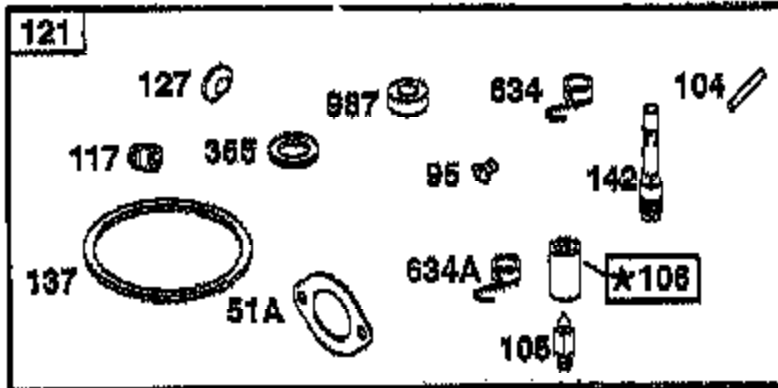

TRACTOR - - MODEL NUMBER AYP9177A89

BRIGGS & STRATTON ENGINE - MODEL NUMBER 311707, TYPE NUMBER 0132-E1

★ REQUIRES SPECIAL TOOLS
TO INSTALL. SEE REPAIR
INSTRUCTION MANUAL.