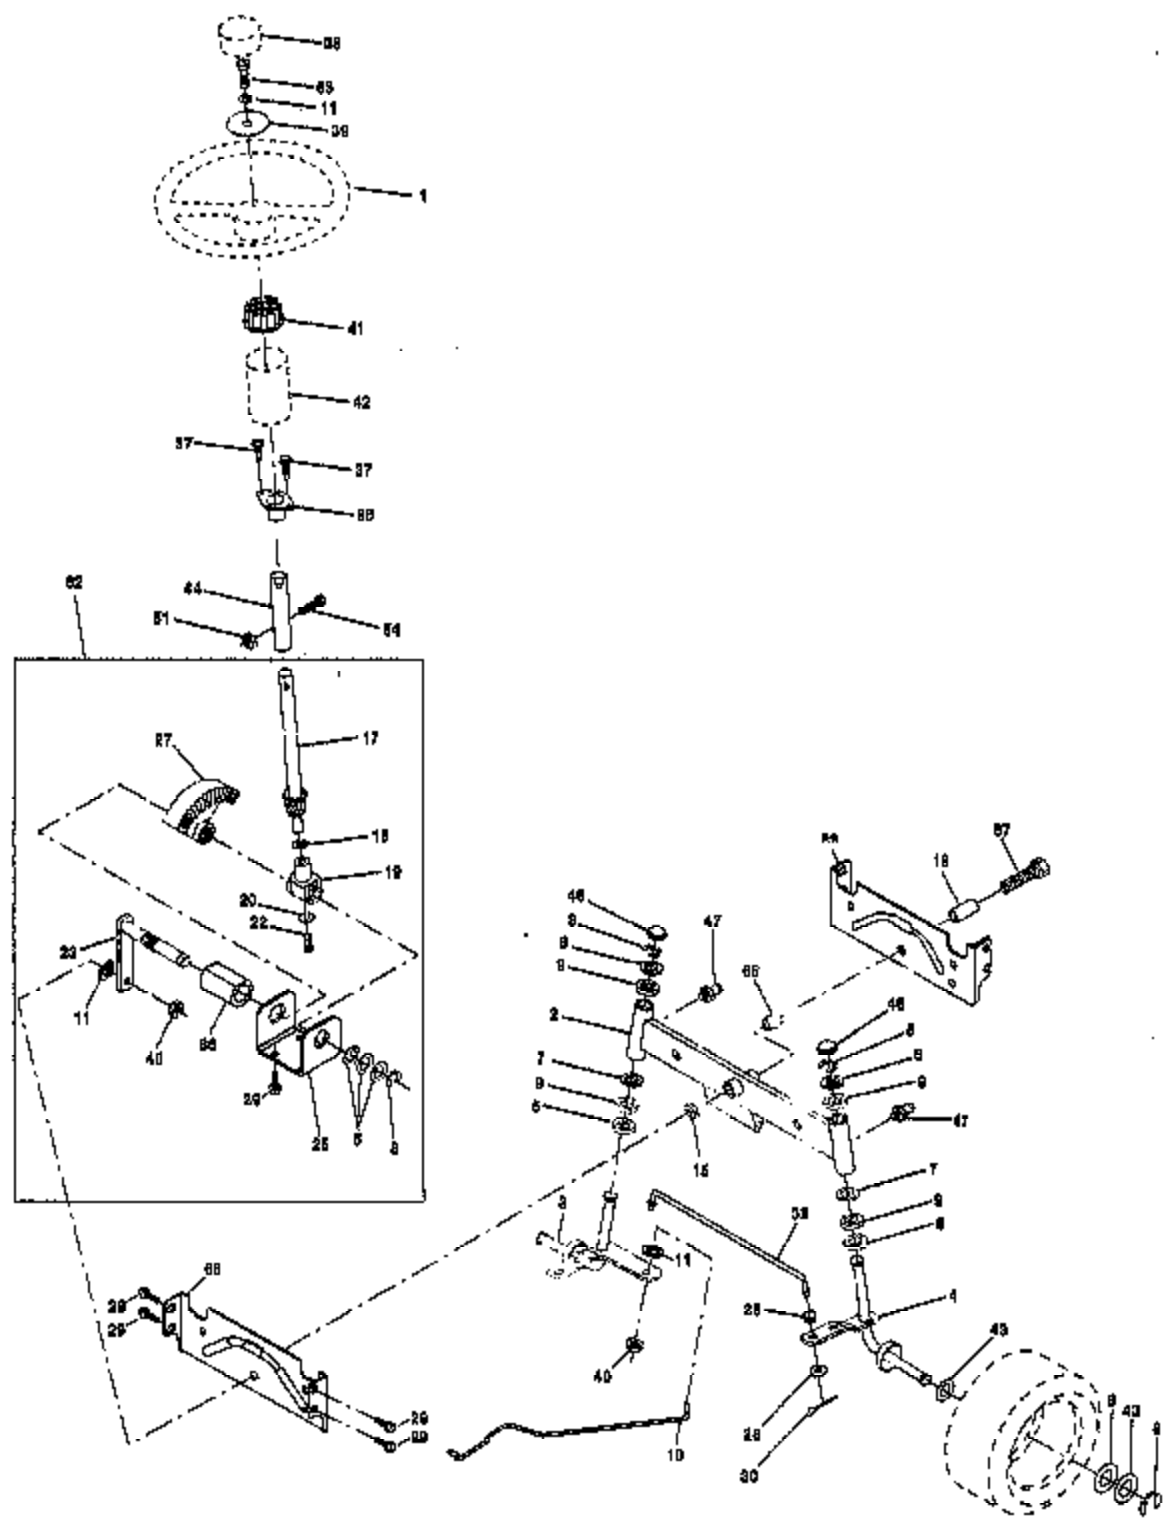

TRACTOR - - MODEL NUMBER AYP9177A89

STEERING ASSEMBLY

Ref #	Part Number	Qty	Description
1	140044		WHEEL STR AYP BLK
2	154427		AXLE ASM
3	156483		SPINDLE.ASM.LH
4	157473		"SPINDLE ASM,RH"
5	6266H		WASHER .T
6	121748X		WASHER
7	19272016		WASHER
8	12000029		RING
9	3366R		COL. SRTG. BEAR.
10	156438		DRAGLINK-STAMPED
11	10040600		LOCKWASHER
13	154779		BEARING AXLE
15	73901000		"NUT-LOC,FLANGE LT"
17	156546		SHAFT ASM STEERIN
18	57079		THRUST WASHER
19	124035X		SUPPORT.SHAFT
20	126684X		SUB= 532126684
22	71200410		SCREW HEX SOC1/4-
23	127501		SUB= 918127501
25	154406		BRKT-STEERING
26	126847X		BUSHING.DRAGLINK
27	136874		GEAR SECTOR
28	19131416		WASHER
29	17490612		SCREW
30	76020412		COTTER PIN
32	130465		TIE ROD
36	155099		BUSHING.STEERING
37	152927		"SCREW-TT,10-32 FL"
38	140045		CAP STEER AYP
39	19133808		WASHER T
40	7810H		GRIPCO NUT
41	100711L		ADAPTER LT
42	145054		BOOT.STEER.PL
43			CHECK WITH SUPPLIER
44	153720		EXT SHAFT STEERIN
46	121232X		CAP
47	6855M		ZERK M
51	73800500		NUT
54	74780520		BOLT
62	156594		KIT STEERING ASM
63	74780616		BOLT
65	154780		SPACER AXLE
66	154404		"BEARING-ARM,PITMA"
67	74781044		BOLT
68	154429		BRACE AXLE