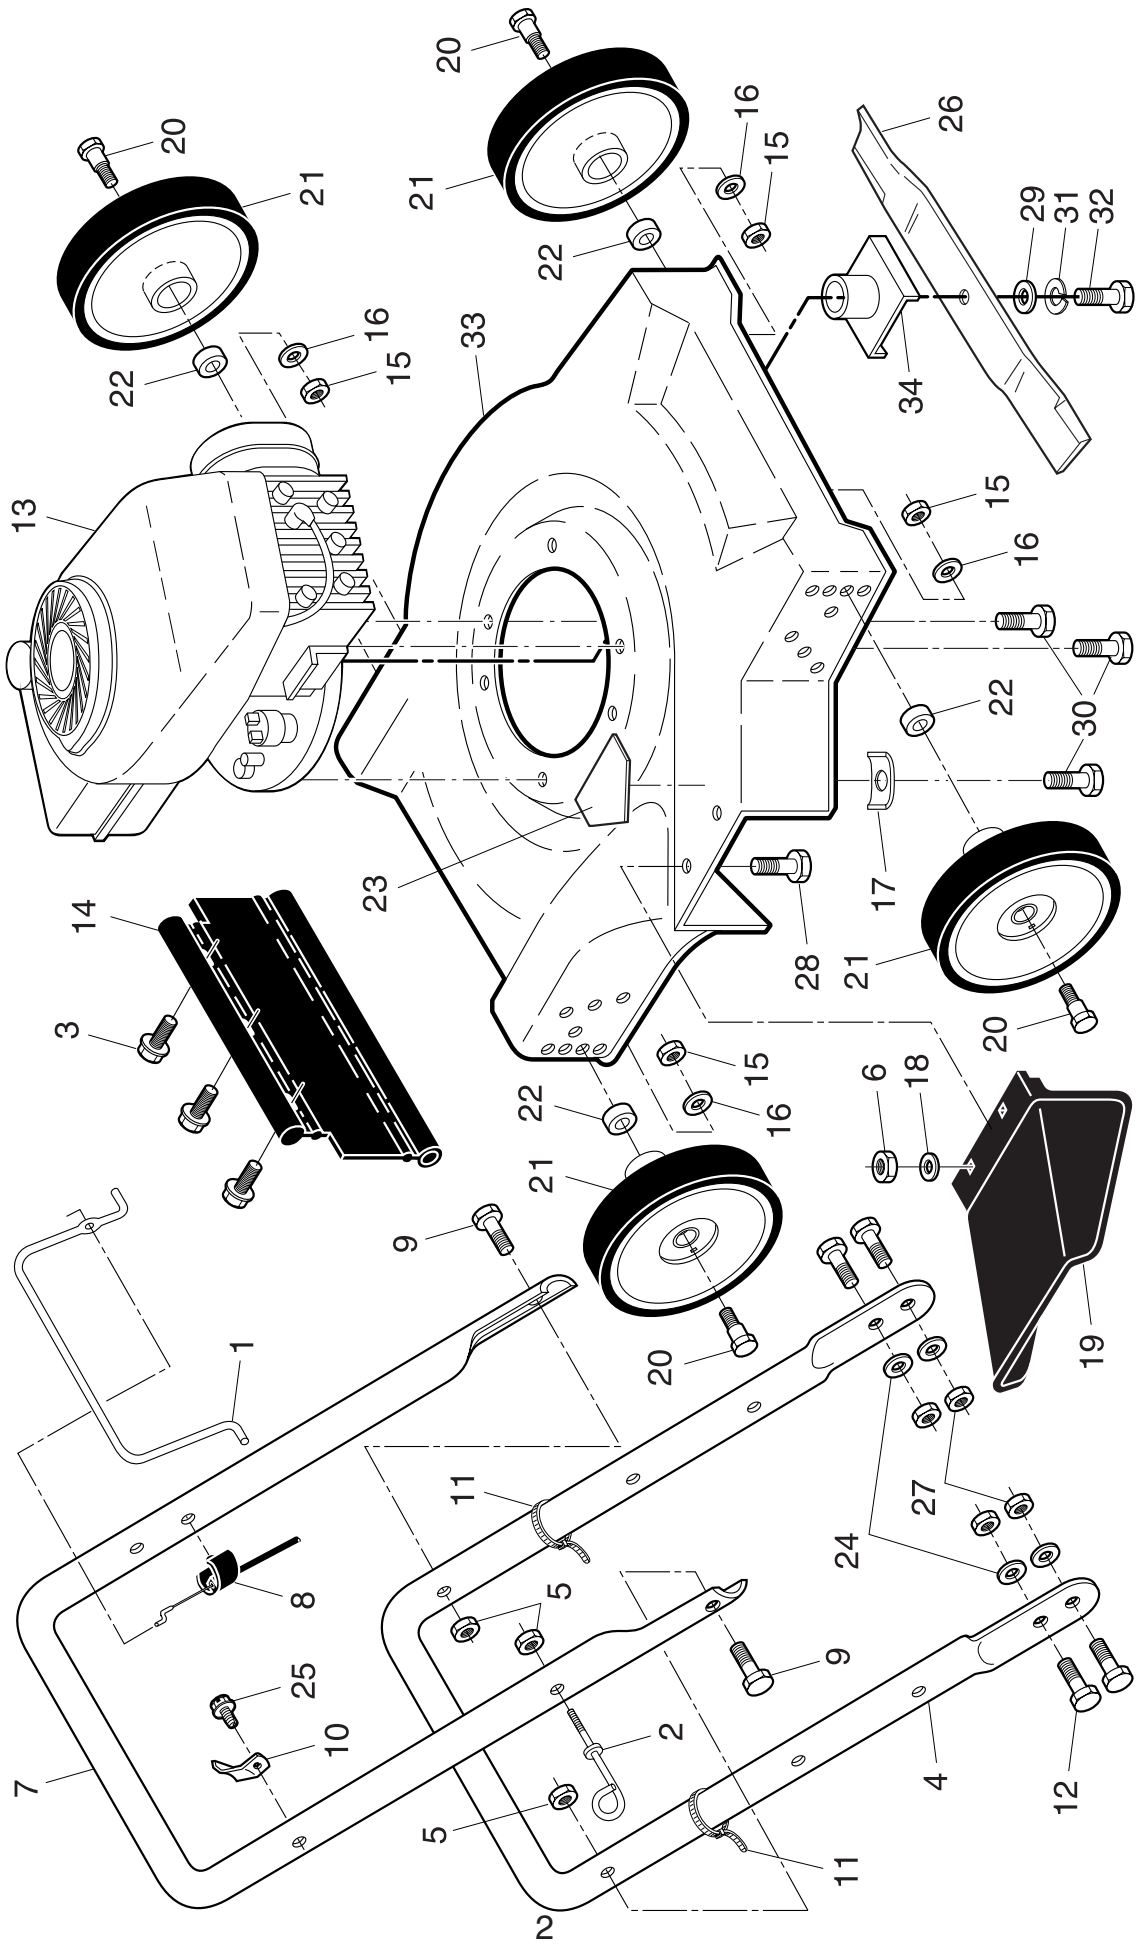

ROTARY LAWN MOWER -- MODEL NUMBER RA4N20S (MFG. ID. NO. 96112000900)

ROTARY LAWN MOWER - - MODEL NUMBER RA4N20S (MFG. ID. NO. 96112000900)

KEY NO.	PART NO.	DESCRIPTION	KEY NO.	PART NO.	DESCRIPTION
1	194177X428	Control Bar	22	136624	Spacer
2	179585	Rope Guide	23	107339X	Danger Decal
3	189241	Hex Washer Head Self-Tapping Screw	24	55611	Washer, Flat 3/8
4	172146X479	Lower Handle	25	750634	Screw, Threaded, Rolled #10-24 x 1/2
5	132004	Nut, Hex 1/4-20	26	145106	Blade, 20"
6	73800400	Locknut, Hex 1/4-20	27	132010	Nut, Hex, Flangelock 3/8-16
7	194217X479	Upper Handle	28	74760412	Bolt, Hex Head 1/4-20 x 3/4
8	164322	Engine Zone Control Cable	29	851074	Washer, Hardened
9	74350424	Bolt, Hex Head 1/4-20 x 1-1/2	30	150406	Screw, Hex Head, Threaded, Rolled 3/8-16 x 1
10	850733X004	Up-Stop Bracket	31	850263	Helical Lock Washer
11	66426	Wire Tie	32	851084	Screw, Machine, Hex Head, Grade 8, 3/8-24 x 1-3/8
12	137009	Bolt, Hex Head 3/8-16 x 1	33	189654	Housing Assembly
13	- - -	Engine, Tecumseh, Model Number LV148EA (For engine service and replacement parts, call Tecumseh Products at 1-800-558-5402)	34	850977	Blade Adapter
14	189239	Rear Deflector	- -	162300	Decal, Warning (not shown)
15	751592	Locknut, Hex 5/8-16	- -	193747	Operator's Manual, English
16	61537	Washer, Flat 25/64 x 1/4 x 29/32	- -	193749	Operator's Manual, French
17	851201X004	Engine Washer	- -	195029	Repair Parts Manual, English / French
18	53847	Flat Washer			
19	752052	Discharge Guard			
20	67609	Bolt, Shoulder 3/8-16 x 2-1/2			
21	800060	Wheel & Tire Assembly			

Available accessories not included with mower:

- - GCK3200 Grass Catcher

NOTE: All component dimensions given in U.S. inches.
1 inch = 25.4 mm