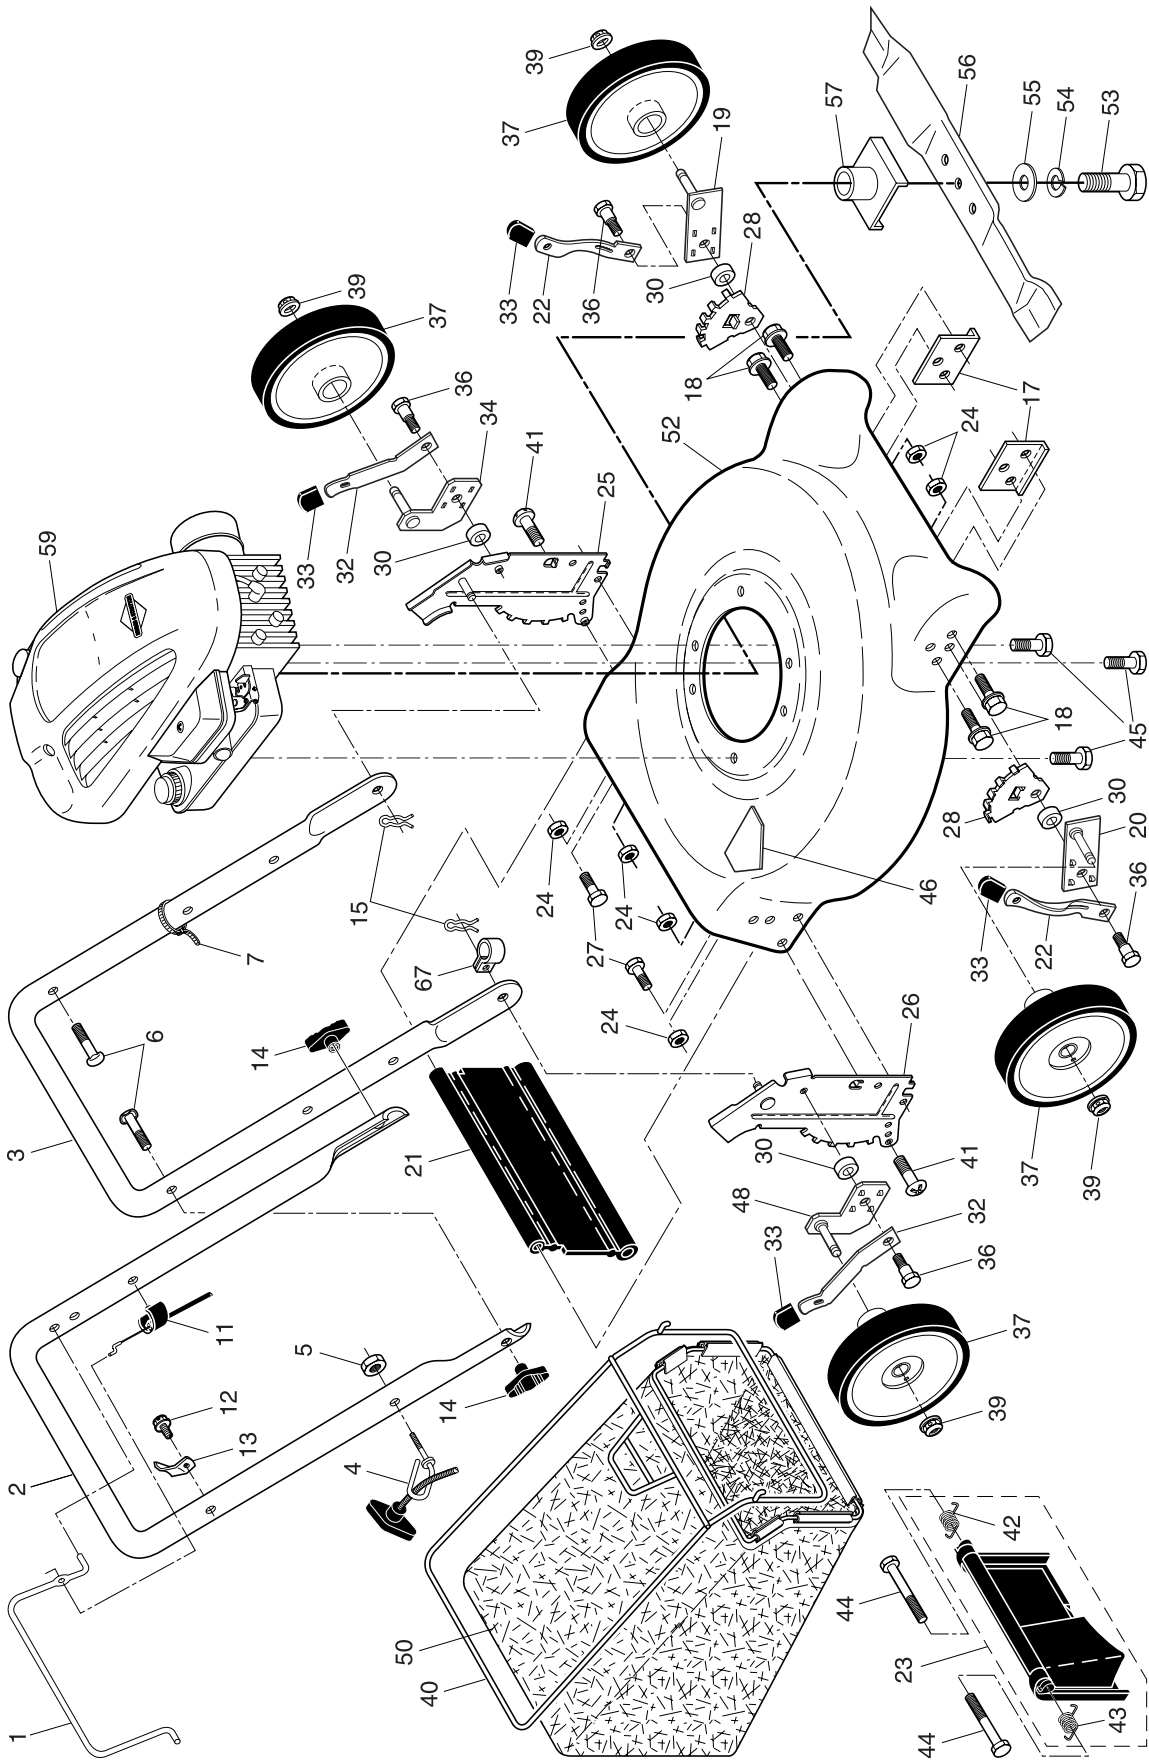

ROTARY LAWN MOWER -- MODEL NUMBER 961340001 (96134000100)

ROTARY LAWN MOWER - - MODEL NUMBER 961340001 (96134000100)

KEY NO.	PART NO.	DESCRIPTION	KEY NO.	PART NO.	DESCRIPTION
1	194177X428	Control Bar	37	189483	Wheel & Tire Assembly
2	194179X479	Upper Handle	39	83923	Flanged Locknut
3	169708X479	Lower Handle	40	188813	Frame, Grass Bag
4	179585	Rope Guide	41	88652	Hinge Screw
5	132004	Nut, Hex	42	165766	Spring, Left
6	191574	Handle Bolt	43	165767	Spring, Right
7	66426	Wire Tie	44	184193	Bolt, Rear Skirt
11	176556	Engine Zone Control Cable	45	150406	Hex Head Thread Rolling Screw 3/8-16 x 1
12	750634	Hex Washer Head Screw	46	141846	Danger Decal
13	86899X004	Up-Stop Bracket	48	186575X004	Axle Arm Assembly, Rear, RH
14	189713X428	Handle Knob	50	194711	Grass Bag
15	51793	Hairpin Cotter	52	189215	Housing Assembly
17	165946X479	Support Bracket			(Includes Key Numbers 17, 18 and 46)
18	851856	Screw	53	851084	Hex Head Screw 3/8-24 x 1-3/8 Grade 8
19	186577X004	Axle Arm Assembly, Front, LH	54	850263	Helical Lockwasher
20	186578X004	Axle Arm Assembly, Front, RH	55	851074	Hardened Washer
21	188987	Rear Skirt	56	189028	21" Blade
22	168360X004	Selector Spring, Front	57	851514	Blade Adapter
23	186612	Rear Door Kit (Includes Springs)	59	- - -	Engine, Briggs & Stratton, Model Number 10M902 (for engine service and replacement parts, call Briggs & Stratton at 1-800-233-3723)
24	73930500	Locknut 5/16-18			Clip, Cable
25	166111X479	Handle Bracket Assembly, LH	67	192770	Warning Decal (not shown)
26	166112X479	Handle Bracket Assembly, RH	- -	161058	Operator's Manual, English
27	17600406	Screw 1/4-20 x 3/8	- -	193732	Operator's Manual, Spanish
28	160835X007	Wheel Adjusting Bracket, Front	- -	193735	Repair Parts Manual
30	183901	Spacer	- -	195593	
32	169421X004	Selector Spring, Rear			
33	87877	Selector Knob			
34	186576X004	Axle Arm Assembly, Rear, LH			
36	160828	Shoulder Bolt 5/16-18			

NOTE: All component dimensions given in U.S. inches.
1 inch = 25.4 mm