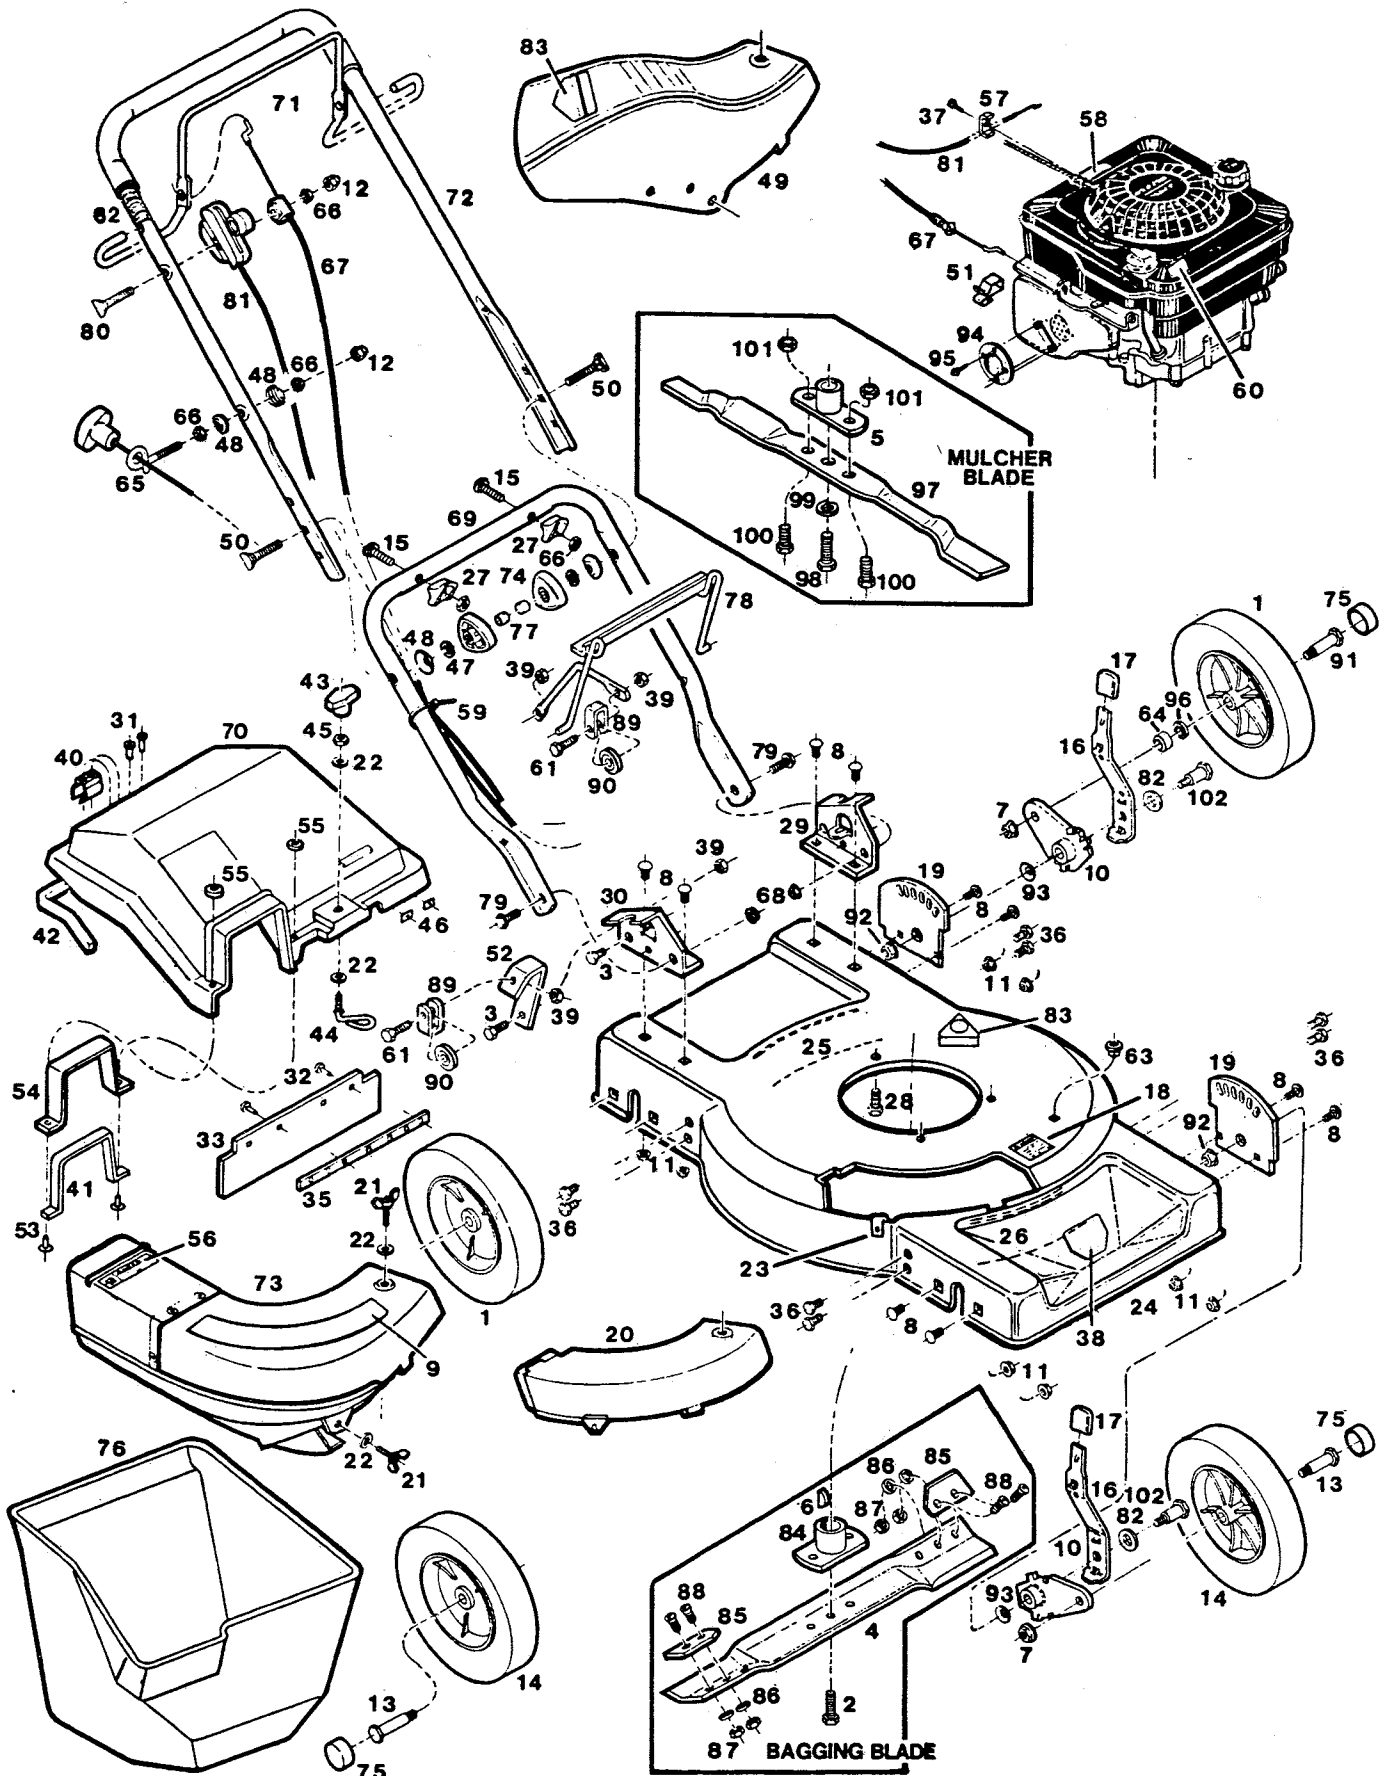

**MODEL 131K**  
**4 HP 21" Cut Deluxe Convertible Mower**

**MODEL 131K**  
**4 HP 21" Cut Deluxe Convertible Mower**

Index No.	Part No.	Description	Index No.	Part No.	Description
1	042994	Wheel - Rear 10"	53	156810	Rivet - Spec. Pop 3/16
2	380568	Bolt - Blade	54	109504	Support - Chute Opening
3	449587	Bolt - 1/4-20 x 5/8	55	715136	Washer - Flat #10
4	031245	Blade - 21	56	001800	Decal - Catcher Warning
5	089904	Coupling - Blade	57	157552	Clamp - Cable
6	150276	Key - Woodruff #6	58	001206	Decal - Blade Rotation Warning
7	156406	Nut - 3/8-16 Flange Lock	59	110379	Tie - Cable
8	158907	Bolt - Carriage 5/16-18 x 5/8	60	148411	Decal - Warning Oil Overfill
9	796599	Decal - Lawn Chief	61	715292	Bolt - 1/4-20 x 1
10	091819	Wheel Arm	62	793844	Decal - Engine Control
11	157610	Locknut - Flange 5/16-18	63	156422	Insert - Plastic 1/4
12	452573	Nut - 1/4-20 Acorn	64	381475	Spacer
13	157420	Bolt - Wheel	65	152371	Guide - Upper Rope
14	042952	Wheel - Front 8"	66	715037	Nut - Hex Keps 1/4-20
15	150029	Bolt-Curved Head 1/4 x 1-1/2	67	052209	Cable - Engine/Blade Control
16	091835	Lever - Height Adjustment	68	451492	Nut - Flange Top Lock 3/8-16
17	114462	Tip - Plastic Lever	69	073221	Handle - Lower
18	001818	Decal - Chute Warning	70	161042	Top - Catcher
19	091850	Plate - Back	71	073015	Bail - Coated
20	112052	Cover - Deck	72	073205	Handle - Upper
21	156265	Screw - Wing 1/4-20 x 3/4	73	114595	Cover - Body Assembly - Chute
22	462093	Washer - Flat 1/4	74	744284	Knob - Handle
23	156281	Nut - Speed 1/4	75	672345	Cap - Hub
24	018358	Deck - Push 21	76	160879	Frame & Bag Assembly
25	087874	Baffle - Rear	77	110064	Cap - Plastic Bolt
26	109165	Baffle - Front	78	017921	Support - Catcher
27	114124	Bracket - Grassbag Support	79	156414	Bolt - Hex Flange 3/8 x 1
28	457168	Bolt - Hex 5/16-18 x 1-1/4 Gr. 5	80	380550	Bolt - Curved Head 1/4-20 x 2-1/4
29	019158	Bracket - Handle LH	81	052555	Control - Throttle
30	019141	Bracket - Handle RH	82	164020	Washer - Hardened
31	156349	Rivet - Pop 1/8 x 1/4	83	143115	Decal - Warning CPSC
32	715243	Rivet - Pop 3/16 x 7/16	84	089896	Adapter - Blade
33	113878	Shield - Trailing	85	031252	Tip - Air Lift
34	152389	Rivet - 3/16 x 11/32	86	153510	Washer - 5/16 Int. Tooth
35	109496	Strip - Backing	87	157974	Nut - 5/16 Hex
36	159780	Bolt - Hex 5/16-18 x 5/8	88	163691	Screw - 5/16-24 x 1/2
37	150623	Screw - Hex Slotted #10 x 5/8	89	086769	Bracket - Starter Rope
38	001446	Decal - 21"	90	086702	Pulley - Steel
39	715508	Nut - 1/4-20 Toplock	91	158773	Bolt - Wheel, Rear
40	111963	Clip - Handle	92	715441	Nut - 3/8-16 Twin Whiz
41	134445	Seal - Door	93	715607	Washer - Belleville
42	134452	Seal - Bag	94	085498	Muffler - Deflector
43	156299	Knob Catcher	95	120048	Screw - #8-32 x 3/8
44	156307	Shaft - Connecting	96	155549	Washer - 1/2
45	310052	Nut - Hex 1/4-20	97	030528	Blade - 21" Mulcher
46	156844	Nut - Push 1/8	98	156232	Bolt - Blade
47	153510	Lockwasher - Internal Tooth 5/16	99	615674	Lockwasher - 1/2
48	150201	Washer - Curved 5/16	100	715326	Bolt - 3/8-16 x 1 Gr. 5
49	114520	Chute - Curved 5/16	101	715086	Locknut - Hex 3/8-16
50	151936	Bolt - Curved Head 5/16-18 x 2-1/4	102	163972	Bolt - Shoulder
51	381442	Clip - Tinnerman			
52	178848	Bracket - Pulley Support			