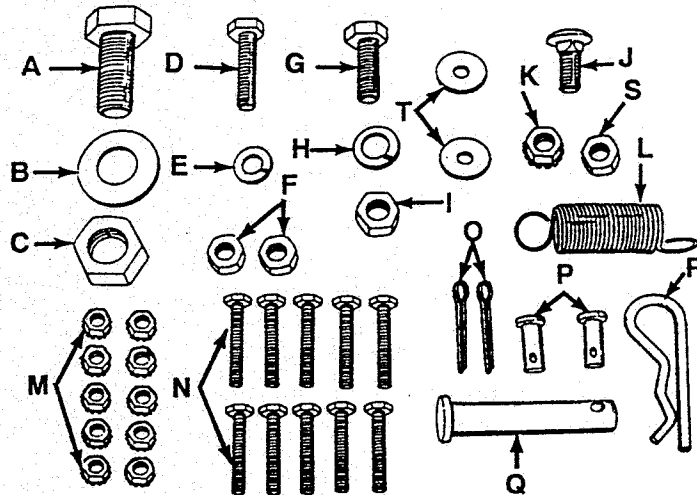

Service Kit 753-0660

Code: R-377

Date: April 12, 1996

Subject: C Deck, 400 Series EuroMower,
Screw Pack

- A (1) Hex Bolt 1/2-13 x 1" Long
- B (1) Belleville Washer 1/2" I.D.
- C (1) Hex Nut 1/2-13 Thread
- D (1) Hex Bolt 1/4-20 x 1" Long
- E (1) Lock Washer 1/4" I.D.
- F (2) Hex Nut 1/4-20 Thread
- G (1) Hex Bolt 5/16-18 x .75" Long
- H (1) Lock Washer 5/16" I.D.
- I (1) Hex Nut 5/16-18 Thread
- J (1) Carriage Bolt 1/4-20 x .62" Long
- K (1) Hex Sems Nut 1/4-20 Thread
- L (1) Extension Spring 2.1" Long
- M (10) Hex Sems Nut #10-24 Thread
- N (10) Hex Bolt #10-24 x .88" Long
- O (2) Cotter Pin
- P (2) Clevis Pin .5" Long
- Q (1) Clevis Pin 1-7/8" Long
- R (1) Hairpin Clip
- S (1) Hex Lock Nut 1/4-20 Thread
- T (2) Flat Washer 3/16" I.D. x 5/8" O.D.