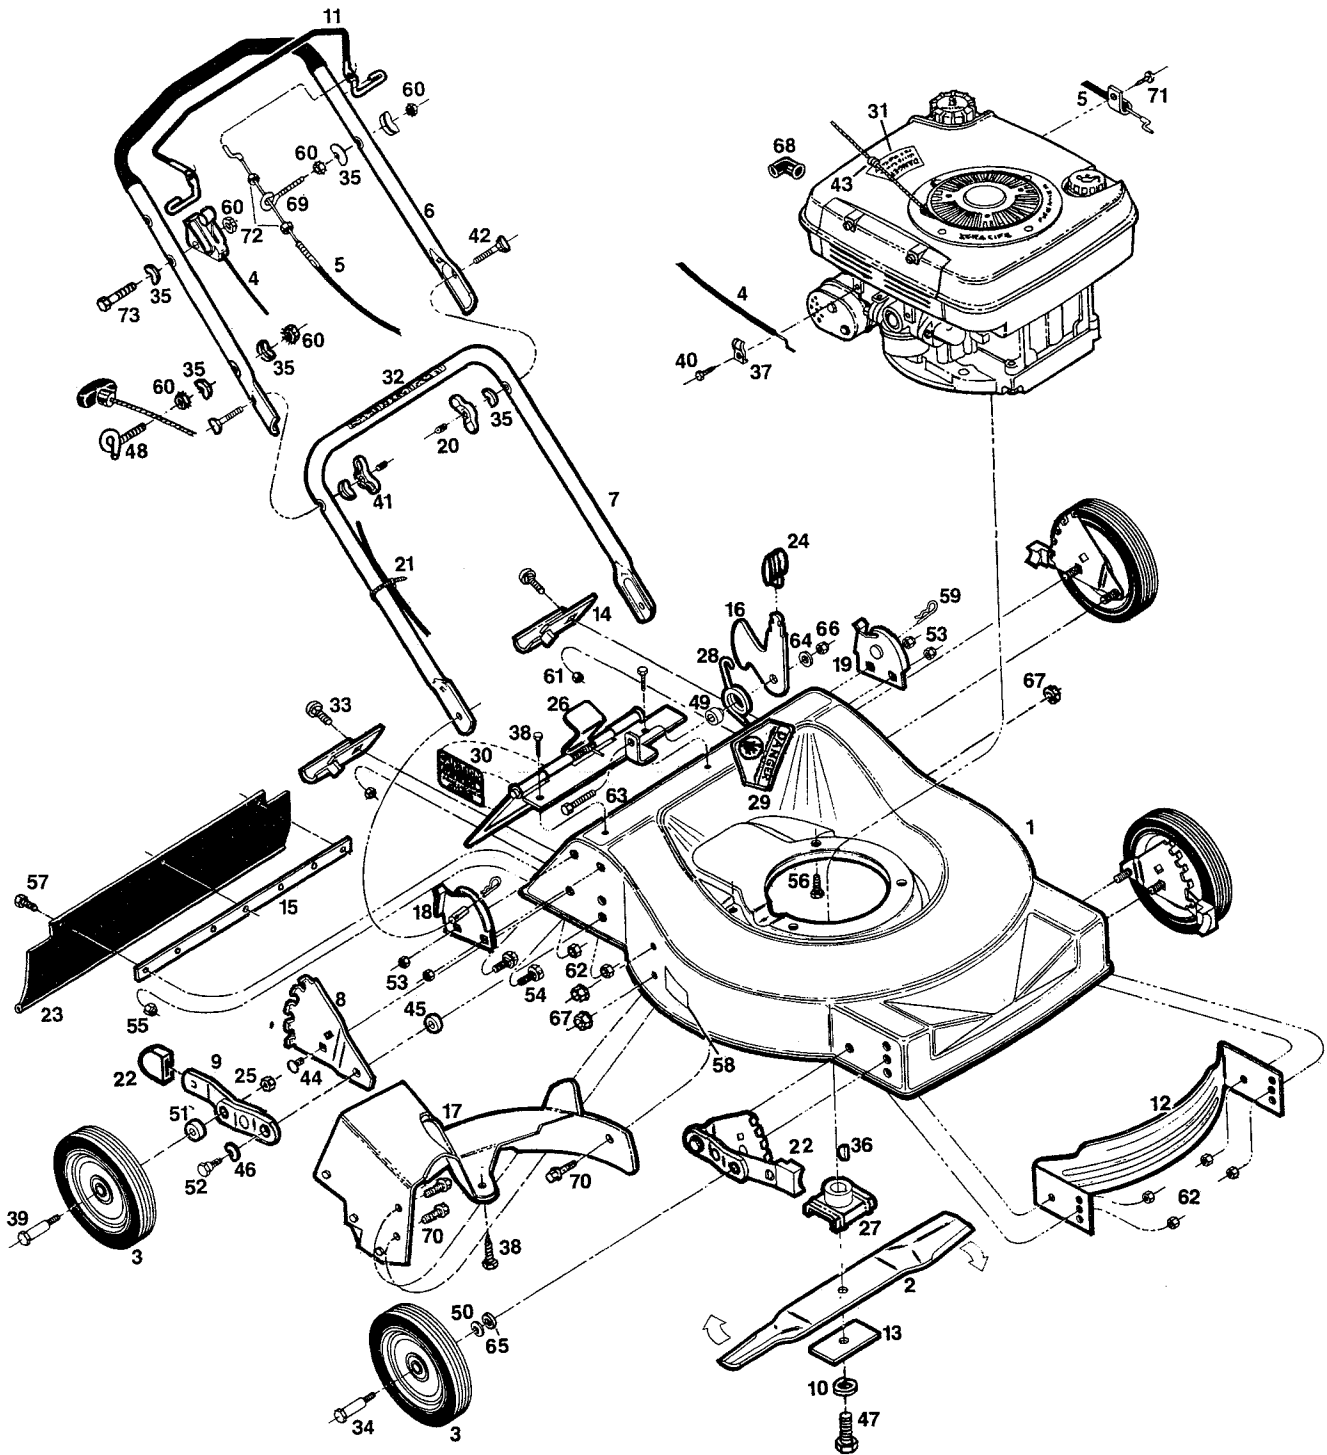

MODEL 82G
4 HP 21" Deluxe Rear Bagging Rotary Mower
Grass Catcher pictured on page 13

MODEL 82G
 4 HP 21" Deluxe Rear Bagging Rotary Mower
 Grass Catcher pictured on page 13

Index Part			Index Part		
No.	No.	Description	No.	No.	Description
1	013391	Deck 21"	38	150623	Screw-Hex Head Sheet Metal #10x5/8
2	030338	Blade 21" Offset	39	156133	Shoulder Bolt-Wheel Rear
3	041392	Wheel 8x1.75	40	151613	Bolt-Hex Head SEMS 10-32x3/8
4	051227	Control-Throttle w/Cable	41	151795	Wing Nut 5/16-18
5	051524	Cable-Engine/Blade Control*	42	151936	Bolt-Curved Head Crg 5/16-18x2 1/4
6	071159	Handle Upper	43	152074	Rope Stop
7	071449	Handle Lower	44	152405	Bolt-Carriage 3/8-16x3/4
8	090589	Back Plate-Height Adjuster	45	156182	Washer-Plastic-Height Adjuster
9	091033	Wheel Arm Assembly	46	152421	Washer-Spring-Height Adjuster
10	156919	Lockwasher-3/8 H.D.	47	157255	Bolt-Blade 3/8-24x1
11	109298	Bail-Engine/Blade Control*	48	152371	Eyebolt-Rope Guide
12	105825	Baffle-Front	49	152637	Spacer-Catcher Latch
13	106005	Blade Washer	50	715607	Washer-Belleville
14	109546	Catcher Frame Bracket	51	152686	Spacer-Rear Wheel
15	109496	Trailing Shield Mounting Strip*	52	156125	Shoulder Bolt-Height Adjuster
16	108324	Catcher Latch	53	310151	Locknut-5/16-18 Nylock
17	127191	Baffle Assembly	54	450346	Bolt-Hex 5/16-18x3/4
18	097162	Handle Bracket-Right Hand	55	452318	Nut- #10-24 Hex Nylon Insert
19	097170	Handle Bracket-Left Hand	56	457168	Bolt-3/8-16x7/8 Thread Forming
20	110064	Bolt Cap-Plastic	57	458687	Bolt-Hex Head #10-24x1/2
21	110379	Cable Tie	58	714170	Decal-Model Number
22	111540	Plastic Tip-Height Adjuster	59	715011	Hairpin Cotter
23	111625	Trailing Shield-Plastic*	60	715037	Locknut 1/4-20 Keps
24	111724	Knob-Catcher Latch	61	715078	Nut-1/4-20 Flange Whiz
25	715524	Nut-3/8-16 Lock	62	451492	Nut-3/8-16 Top Lock Flange
26	126839	Door Assembly*	63	715292	Bolt-Hex Head 1/4-20x1
27	126466	Blade Adapter	64	715300	Washer-1/4
28	133371	Torsion Spring-Catcher Latch	65	156877	Washer-3/8
29	143115	Decal-Danger*	66	715508	Locknut 1/4-20 Top
30	002451	Decal-Door Caution*	67	451419	Locknut 1/4-20 Flanged Top
31	001206	Decal-Blade Warning*	68	110833	Spark Plug Cover
32	144899	Decal-Starting Instructions	69	155234	Eyebolt-1/4-20x2 1/4
33	150011	Bolt-Carriage 1/4-20x5/8 Gr.5	70	156851	Bolt-1/4-20x3/8 Shaved Head
34	150730	Shoulder Bolt-Wheel Front	71	156869	Screw-#10-32x3/8
35	150201	Washer-Curved 5/16	72	152223	Nut-5/16-24 Jam
36	150276	Woodruff Key No. 6	73	450379	Bolt-1/4-20x1 3/4 Hex
37	150318	Cable Clamp			