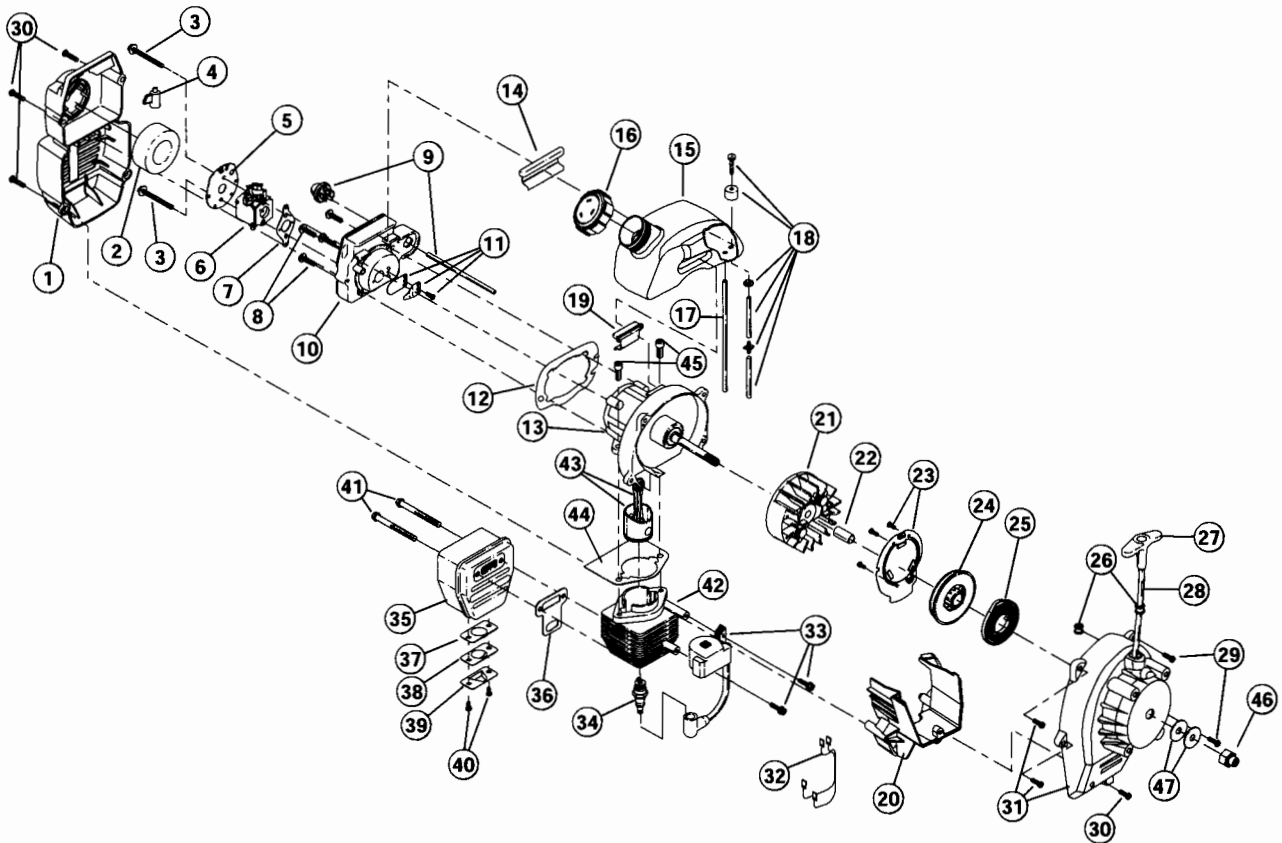

PARTS LIST

HOUSING PARTS - MODEL TB320BV 2-CYCLE GAS MULCHING BLOWER VACUUM

Item	Part No.	Description
1	753-04810	Muffler Cover Assembly (includes 2 & 30)
2	791-180350B	Air Cleaner Filter
3	791-180351	Carburetor Mounting Screw
4	753-04227	Choke Knob
5	753-1194	Choke Plate
6	753-04331	Carburetor Assembly (includes 7 & 18)
7	791-610675	Carburetor Gasket
8	791-181860	Carb Mount Screw
9	791-683974B	Primer & Hose Assembly
10	753-1196	Carb Mount Assembly (includes 8, 11 & 12)
11	791-684451	Reed Assembly
12	753-1208	Carburetor Mount Gasket
13	753-04747	Crankcase Service Assembly (includes 8)
14	791-612134	Rear Mounting Pad
15	753-04310	Fuel Tank Assembly (includes 16-18)
16	753-04084	Fuel Cap
17	791-181086	Fuel Return Line
18	753-04886	Fuel Line Assembly
19	791-145308	Front Mounting Pad
20	753-04409	Shroud Extension (includes 30)
21	791-182736	Flywheel Assembly
22	753-04748	Spacer
23	753-04705	Pulley Retainer
24	753-04459	Recoil Pulley Assembly (includes 25 & 28)
25	753-04286	Recoil Spring
26	791-611061	Rope Guide

* Items Not Shown

PARTS LIST

HOUSING PARTS - MODEL TB320BV 2-CYCLE GAS MULCHING BLOWER VACUUM

Item	Part No.	Description
1	753-04452	Engine Cover Assm (includes 2)
2	791-181345	Screw
3	753-04451	Handle Assm (includes 2)
4	753-04756	Throttle control Assm (includes 5-9)
5	791-182420	Upper Throttle Control Plate
6	791-00048	Throttle Control Lever
7	791-182423	Screw
8	791-182405	Rocker Switch Assm
9	791-182422	Lower Throttle Control Plate
10	791-00049	Throttle Cable
11	753-048109	Engine Mount Plate (includes 12 & 13)
12	791-182409	Washer
13	753-04755	Screw
14	753-04596	Impeller Blade
15	753-04482	Impeller Hardware (includes 16-18)
16	753-04833	Washer
17	753-04834	Lock Washer
18	791-182414	Bolt