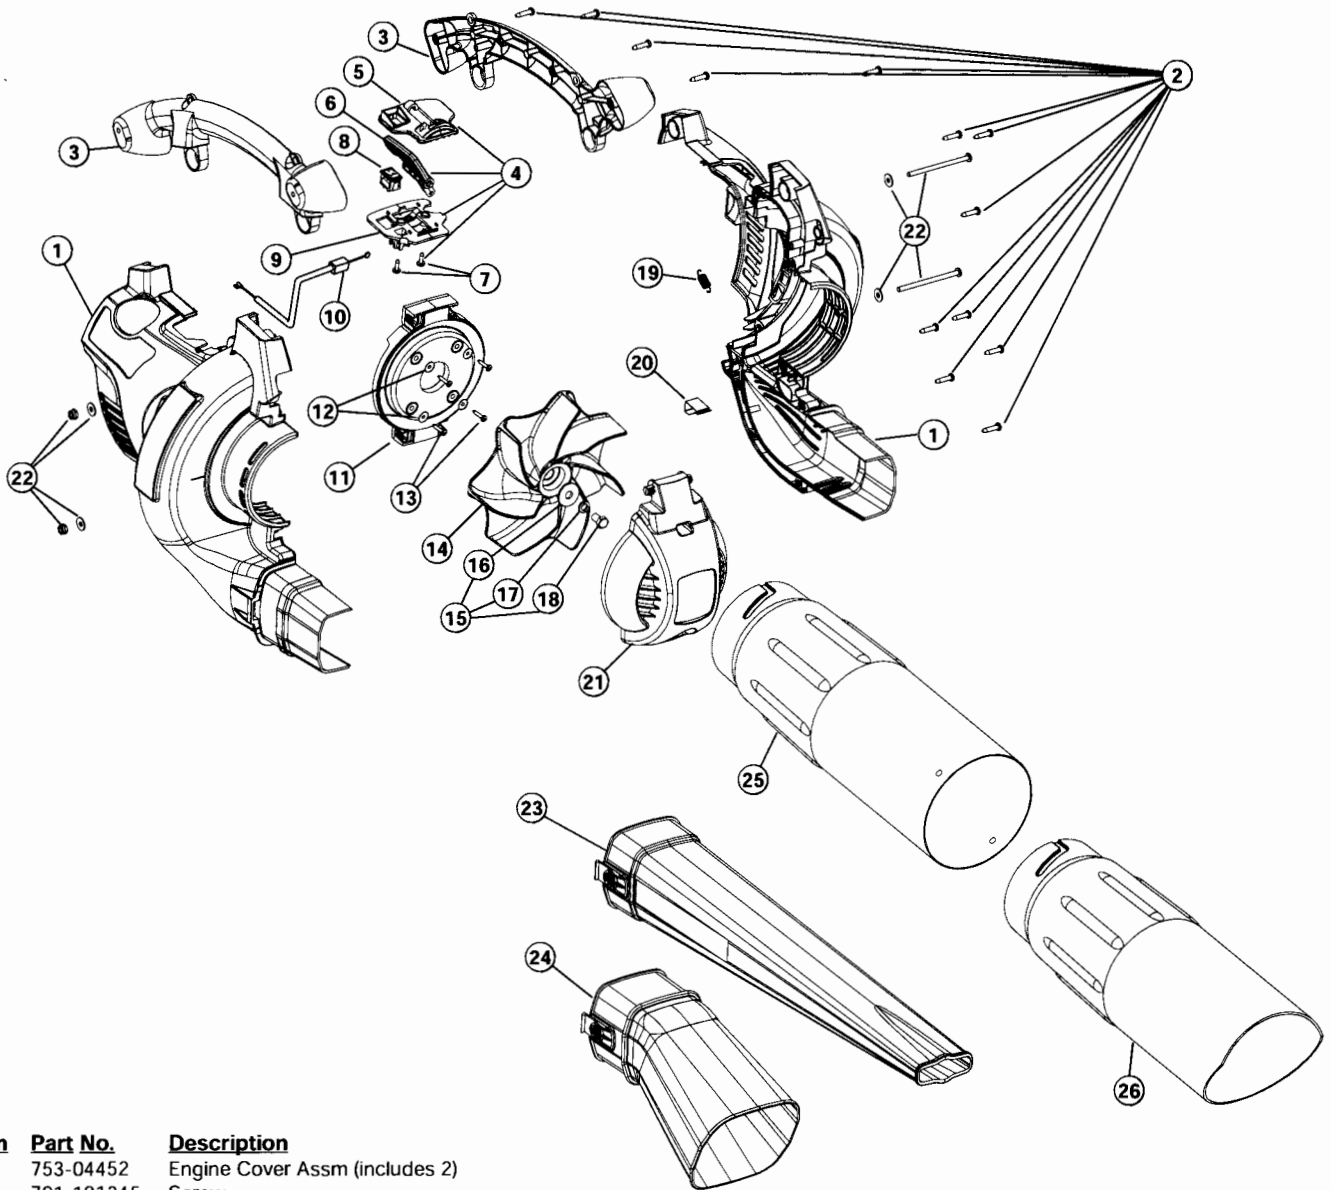

PARTS LIST

HOUSING PARTS - MODEL TB320BV 2-CYCLE GAS MULCHING BLOWER VACUUM

Item	Part No.	Description
1	753-04810	Muffler Cover Assembly (includes 2 & 30)
2	791-180350B	Air Cleaner Filter
3	791-180351	Carburetor Mounting Screw
4	753-04227	Choke Knob
5	753-1194	Choke Plate
6	753-04331	Carburetor Assembly (includes 7 & 18)
7	791-610675	Carburetor Gasket
8	791-181860	Carb Mount Screw
9	791-683974B	Primer & Hose Assembly
10	753-1196	Carb Mount Assembly (includes 8, 11 & 12)
11	791-684451	Reed Assembly
12	753-1208	Carburetor Mount Gasket
13	753-04747	Crankcase Service Assembly (includes 8)
14	791-612134	Rear Mounting Pad
15	753-04310	Fuel Tank Assembly (includes 16-18)
16	753-04084	Fuel Cap
17	791-181086	Fuel Return Line
18	753-04886	Fuel Line Assembly
19	791-145308	Front Mounting Pad
20	753-04409	Shroud Extension (includes 30)
21	791-182736	Flywheel Assembly
22	753-04748	Spacer
23	753-04705	Pulley Retainer
24	753-04459	Recoil Pulley Assembly (includes 25 & 28)
25	753-04286	Recoil Spring
26	791-611061	Rope Guide

* Items Not Shown

PARTS LIST

HOUSING PARTS - MODEL TB320BV 2-CYCLE GAS MULCHING BLOWER VACUUM

Item	Part No.	Description
1	753-04452	Engine Cover Assm (includes 2)
2	791-181345	Screw
3	753-04451	Handle Assm (includes 2)
4	753-04756	Throttle control Assm (includes 5-9)
5	791-182420	Upper Throttle Control Plate
6	791-00048	Throttle Control Lever
7	791-182423	Screw
8	791-182405	Rocker Switch Assm
9	791-182422	Lower Throttle Control Plate
10	791-00049	Throttle Cable
11	753-048109	Engine Mount Plate (includes 12 & 13)
12	791-182409	Washer
13	753-04755	Screw
14	753-04596	Impeller Blade
15	753-04482	Impeller Hardware (includes 16-18)
16	753-04833	Washer
17	753-04834	Lock Washer
18	791-182414	Bolt