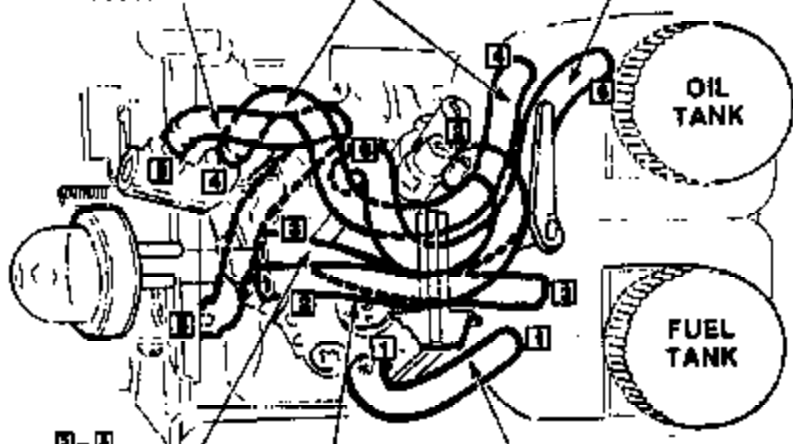

- ①-② PRIMER RETURN LINE FROM LONG PRIMER FITTING TO UPPER FUEL TANK HOLE. 7 1/2" LONG OVERALL. 3 1/4" OUT OF TANK. 70310-30
- ③-③ PRIMER INLET LINE FROM CARBURATOR FITTING UNDER ADJUSTING SCREWS TO SHORT PRIMER FITTING. 1" LONG. 01429-12
- ④-④ FUEL INLET LINE FROM PICK UP TO FITTING ON BOTTOM OF CARBURATOR. 3 1/2" LONG OVERALL AND 1 1/2" OUT OF TANK. 70310-22

1. **FUEL LINE CONNECTION**
- ①-② FUEL INLET
  - ③-③ PRIMER INLET
  - ④-④ PRIMER RETURN
3. **OIL LINE CONNECTION**
- ⑤-⑤ OIL PUMP INLET
  - ⑥-⑥ OIL PUMP OUTLET
  - ⑦-⑦ OIL TANK PRESSURE
5. ROUTE LINES AS SHOWN - DO NOT KINK.