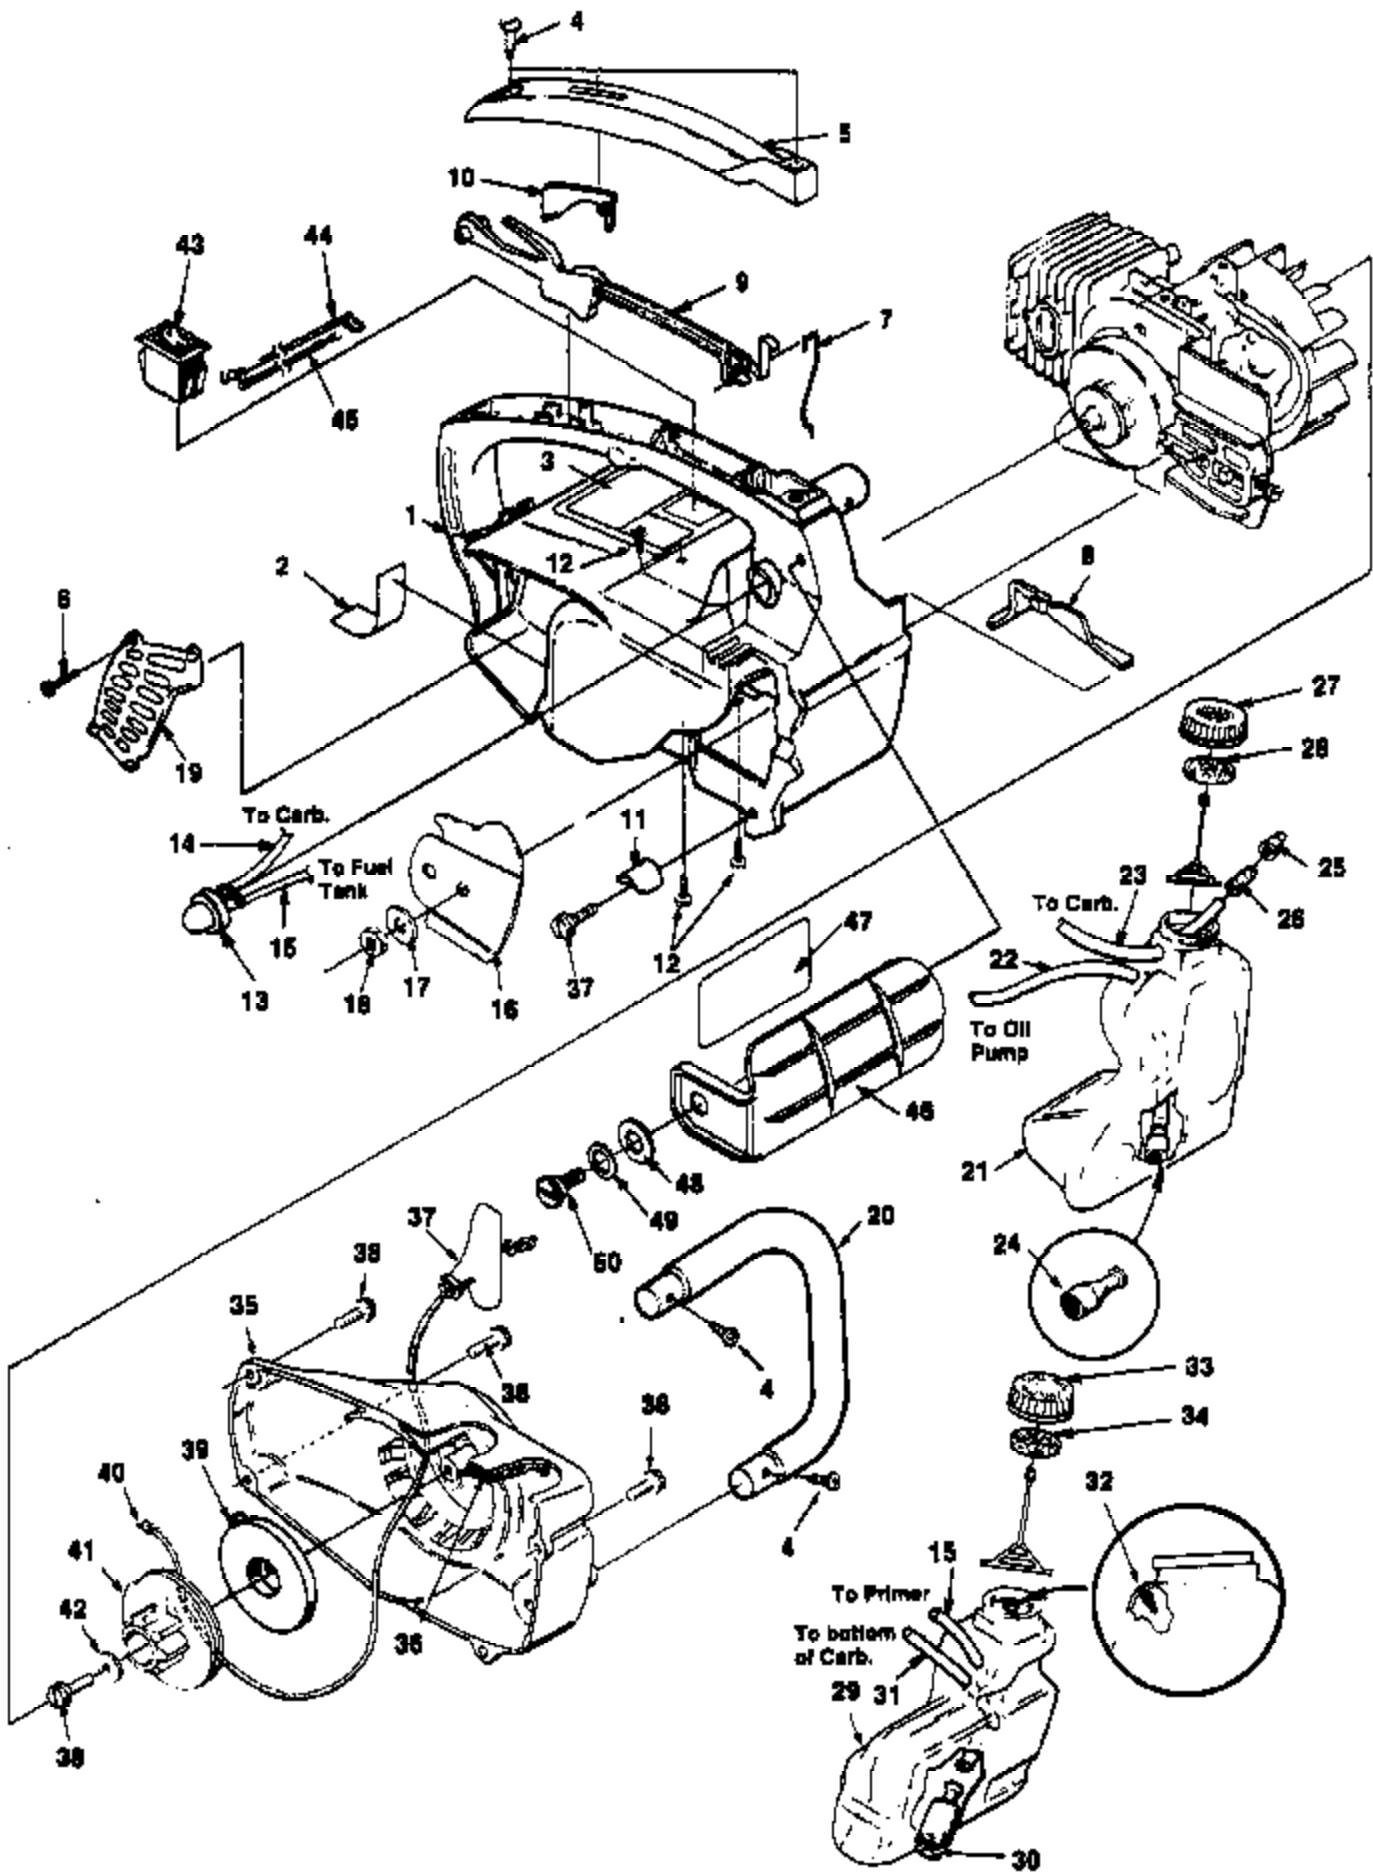

Ref #	Part Number	Qty	Description
1	A03905	1	Repair Kit
	02773	1	Oil Pump Plunger Kit
2	A03905	1	Repair Kit
	02773	1	Oil Pump Plunger Kit
3	A03905	1	Repair Kit
	A03904	1	Gasket/Diaphragm Kit
4	A03905	1	Repair Kit
	A03904	1	Gasket/Diaphragm Kit
5	A03905	1	Repair Kit
	A03904	1	Gasket/Diaphragm Kit
6	A03905	1	Repair Kit
	A03904	1	Gasket/Diaphragm Kit
7	A03905	1	Repair Kit
8	A03905	1	Repair Kit
9	A03905	1	Repair Kit
10	A03905	1	Repair Kit
11	A03905	1	Repair Kit
12	A03905	1	Repair Kit
13	A03905	1	Repair Kit
14	A03905	1	Repair Kit
15	A03905	1	Repair Kit
16	A03905	1	Repair Kit
17	A03905	1	Repair Kit
18	A03905	1	Repair Kit
19	A03905	1	Repair Kit
20	A03905	1	Repair Kit
21	A03905	1	Repair Kit
22	A03905	1	Repair Kit
23	A03905	1	Repair Kit
24	02770	1	Oil Pump Body

Ref #	Part Number	Qty	Description
1	024852	1	CYLINDER (Super 2 Only)
	04328	1	CYLINDER (XL Only)
2	02639	1	SHIELD- Sawdust
3	93932	1	SCREW- Tapping (#6-32 x 5/16")
4	A98967A	1	PISTON & PIN ASSY (Super 2 Only)
5	93165	1	RING- Piston
6	65261	1	RING- Retaining
7	98096	1	RING- Retaining
	A04330	1	PISTON & PIN ASSY (XL Only)
	04329	1	RING- Piston (See #5)
	65261	1	RING- Retaining (See #6)
	98096	1	RING- Retaining (See #7)
8	94638	2	SEAL
9	69407	2	SPACER
10	12530	2	BEARING- Needle
11	7031017	2	TUBING- Rubber (Oil Line)
12	69250	1	KEY
13	A03060A	1	CRANKCASE ASSY.
14	94619	1	FITTING
15	69195	1	BOLT- Guide bar thd. forming
16	82567	4	SCREW- Torx pan hd. (10-24 x 1 1/8")
17	03962	2	WASHER- Thrust
18	A97611A	1	CRANKSHAFT ASSY.
19	02035	1	BEARING
	81229	1	NUT- Lock (Not Shown)

- ①-① DU FLET OIL PUMP FITTING TO GUIDE BAR PAD FITTING. 1 1/2" LONG. 70310-17
- ②-② INLET OIL PUMP LINE FROM OIL PICK UP TO WRENCH PUMP FITTING. 8" OVERALL LENGTH WITH 4 5/8" OUT OF TANK. 70210-28
- ③-③ PRESSURE PULSE LINE FROM CARBURATOR 'PLASTIC' FITTING TO DUCK BILL IN OIL TANK. 1 3/4" LONG. 70310-19