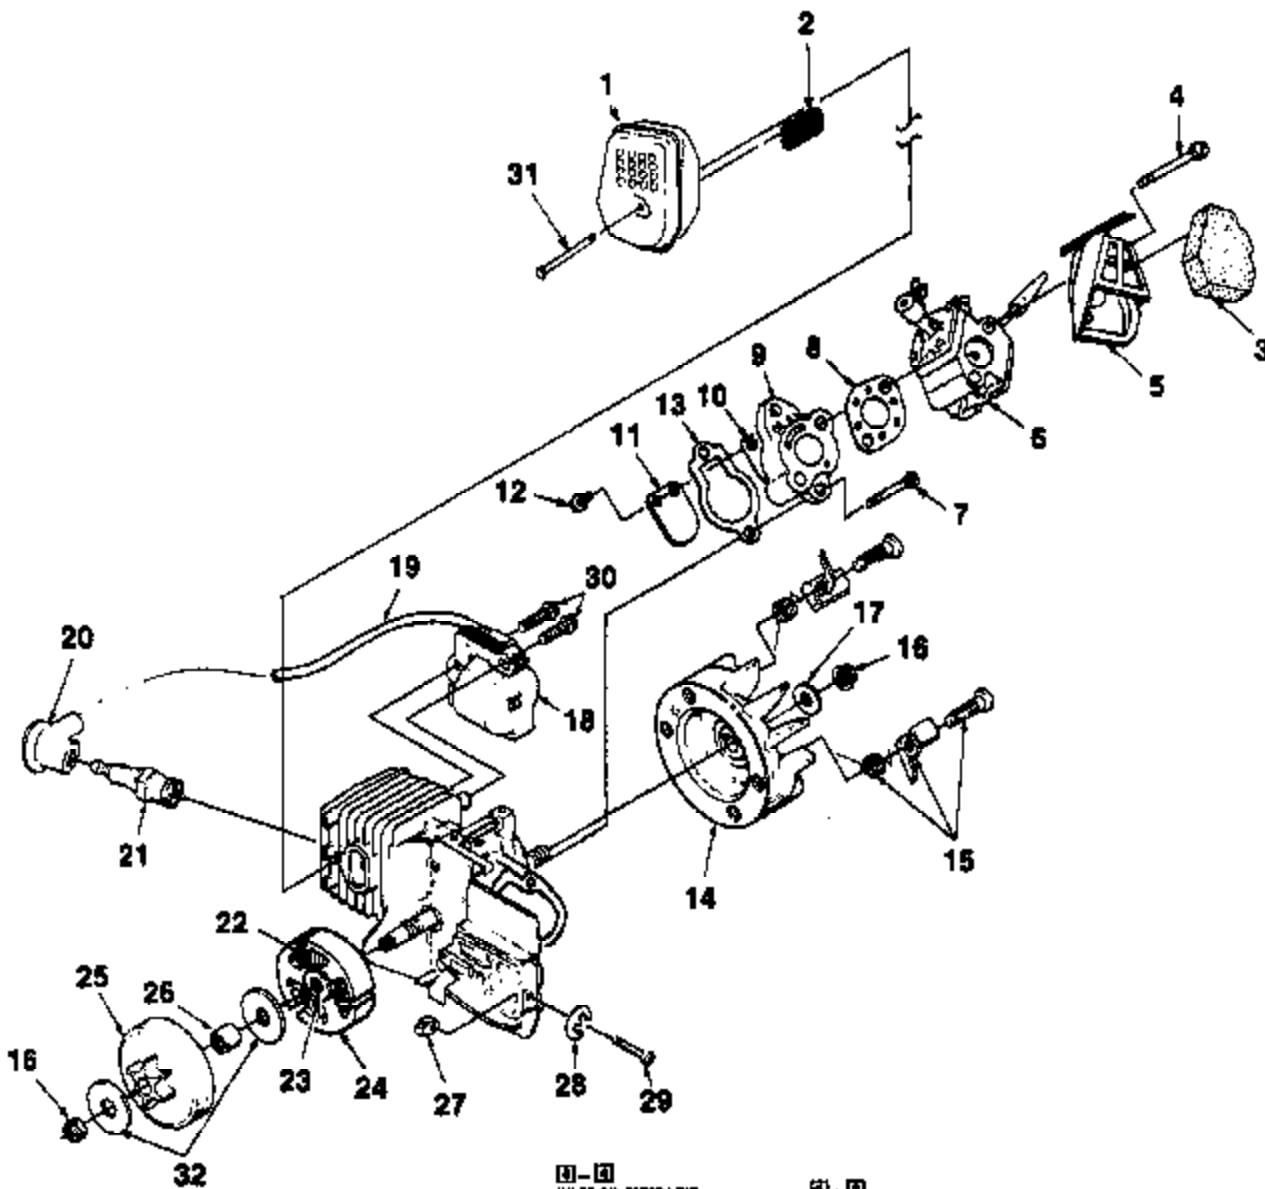

Ref #	Part Number	Qty	Description
1	024852	1	CYLINDER (Super 2 Only)
	04328	1	CYLINDER (XL Only)
2	02639	1	SHIELD- Sawdust
3	93932	1	SCREW- Tapping (#6-32 x 5/16")
4	A98967A	1	PISTON & PIN ASSY (Super 2 Only)
5	93165	1	RING- Piston
6	65261	1	RING- Retaining
7	98096	1	RING- Retaining
	A04330	1	PISTON & PIN ASSY (XL Only)
	04329	1	RING- Piston (See #5)
	65261	1	RING- Retaining (See #6)
	98096	1	RING- Retaining (See #7)
8	94638	2	SEAL
9	69407	2	SPACER
10	12530	2	BEARING- Needle
11	7031017	2	TUBING- Rubber (Oil Line)
12	69250	1	KEY
13	A03060A	1	CRANKCASE ASSY.
14	94619	1	FITTING
15	69195	1	BOLT- Guide bar thd. forming
16	82567	4	SCREW- Torx pan hd. (10-24 x 1 1/8")
17	03962	2	WASHER- Thrust
18	A97611A	1	CRANKSHAFT ASSY.
19	02035	1	BEARING
	81229	1	NUT- Lock (Not Shown)

- ①-① DU FLET OIL PUMP FITTING TO GUIDE BAR PAD FITTING. 1 1/2" LONG. 70310-17
- ②-② INLET OIL PUMP LINE FROM OIL PICK UP TO WRENCH PUMP FITTING. 8" OVERALL LENGTH WITH 4 5/8" OUT OF TANK. 70210-28
- ③-③ PRESSURE PULSE LINE FROM CARBURATOR 'PLASTIC' FITTING TO DUCK BILL IN OIL TANK. 1 3/4" LONG. 70310-19

Ref #	Part Number	Qty	Description
A-70239-E	A70239E	1	KIT- Repair (sprocket nose bar)
7031099	7031099	1	FUEL LINE (10 ft. length)
7030999	7030999	1	OIL LINE- (10 ft. length)
DA-70776-B	DA70776B	1	SAFE-T-TIP (Standard)
18453	18453	1	GREASE- Multi Purpose (Sprocket bearing-PT guide bar)
94216-A	94216A	1	CARRYING CASE
98052-A	98052A	1	STARTING ROPE (250 ft. Reel)
D-24814-A	D24814A	1	WRENCH (combination)
24823	24823	1	SILASTIC (crankcase sealing)
A24747A	A24747A	1	PULLER- Magneto Rotor
JA313164	JA313164	1	IGNITION TEST SPARK PLUG
22486	22486	1	SHIM (0.015" AIR GAP)
2498201	2498201	1	T-25 TORX DRIVE BIT
18566-01	1856601	1	T-27 TORX DRIVE BIT