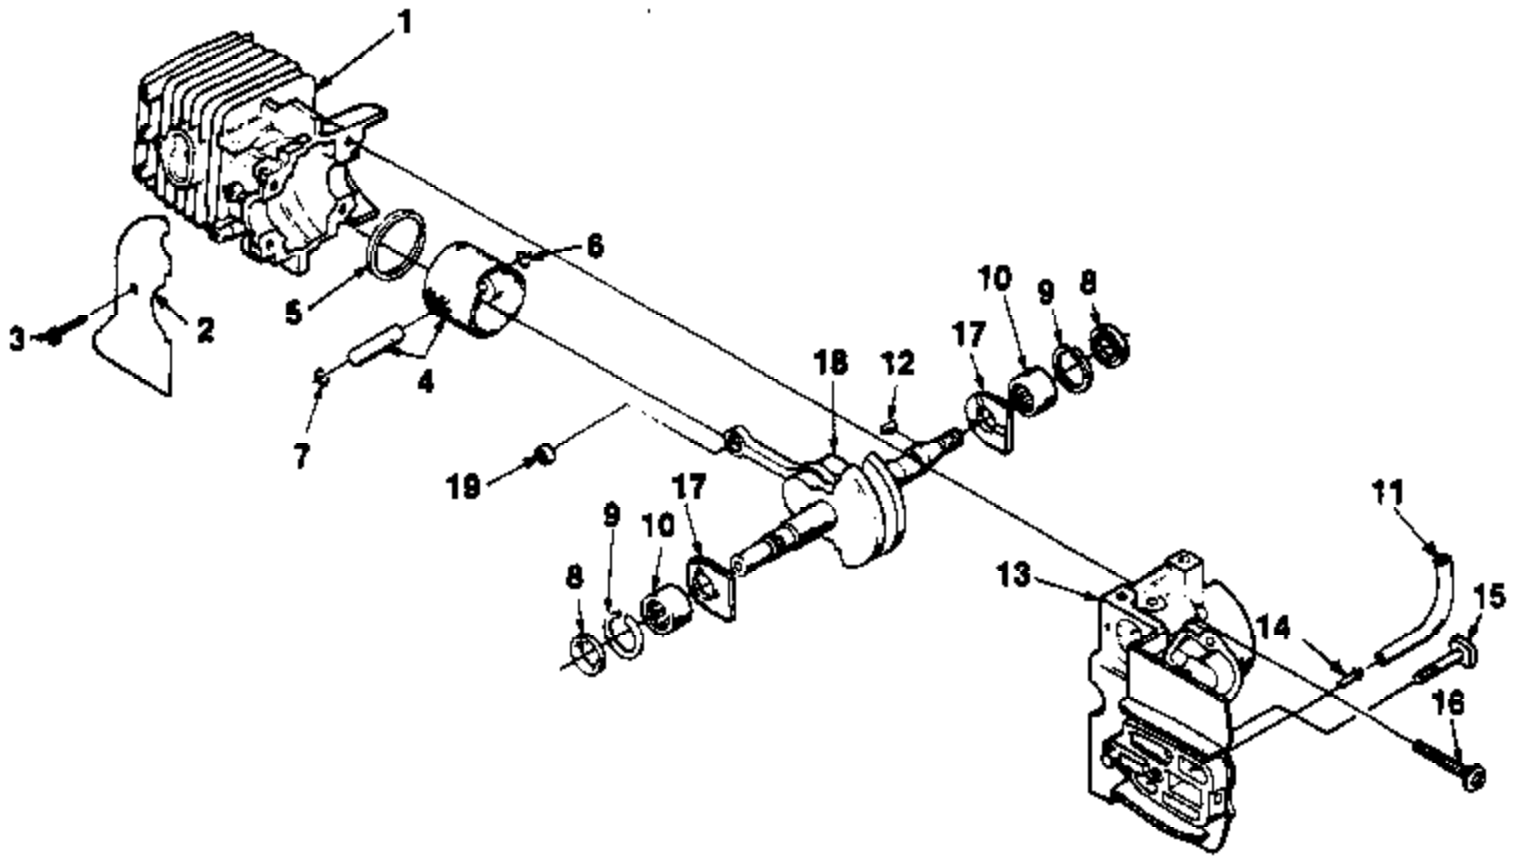

Ref #	Part Number	Qty	Description
1	024852	1	CYLINDER (Super 2 Only)
	04328	1	CYLINDER (XL Only)
2	02639	1	SHIELD- Sawdust
3	93932	1	SCREW- Tapping (#6-32 x 5/16")
4	A98967A	1	PISTON & PIN ASSY (Super 2 Only)
5	93165	1	RING- Piston
6	65261	1	RING- Retaining
7	98096	1	RING- Retaining
	A04330	1	PISTON & PIN ASSY (XL Only)
	04329	1	RING- Piston (See #5)
	65261	1	RING- Retaining (See #6)
	98096	1	RING- Retaining (See #7)
8	94638	2	SEAL
9	69407	2	SPACER
10	12530	2	BEARING- Needle
11	7031017	2	TUBING- Rubber (Oil Line)
12	69250	1	KEY
13	A03060A	1	CRANKCASE ASSY.
14	94619	1	FITTING
15	69195	1	BOLT- Guide bar thd. forming
16	82567	4	SCREW- Torx pan hd. (10-24 x 1 1/8")
17	03962	2	WASHER- Thrust
18	A97611A	1	CRANKSHAFT ASSY.
19	02035	1	BEARING
	81229	1	NUT- Lock (Not Shown)

- ①-① DU FLET OIL PUMP FITTING TO GUIDE BAR PAD FITTING. 1 1/2" LONG. 70310-17
- ②-② INLET OIL PUMP LINE FROM OIL PICK UP TO WRENCH PUMP FITTING. 8" OVERALL LENGTH WITH 4 5/8" OUT OF TANK. 70210-28
- ③-③ PRESSURE PULSE LINE FROM CARBURATOR 'PLASTIC' FITTING TO DUCK BILL IN OIL TANK. 1 3/4" LONG. 70310-19

- ①-② PRIMER RETURN LINE FROM LONG PRIMER FITTING TO UPPER FUEL TANK HOLE. 7 1/2" LONG OVERALL. 3 1/4" OUT OF TANK. 70310-30
- ③-③ PRIMER INLET LINE FROM CARBURATOR FITTING UNDER ADJUSTING SCREWS TO SHORT PRIMER FITTING. 1" LONG. 01429-12
- ④-④ FUEL INLET LINE FROM PICK UP TO FITTING ON BOTTOM OF CARBURATOR. 3 1/2" LONG OVERALL AND 1 1/2" OUT OF TANK. 70310-22