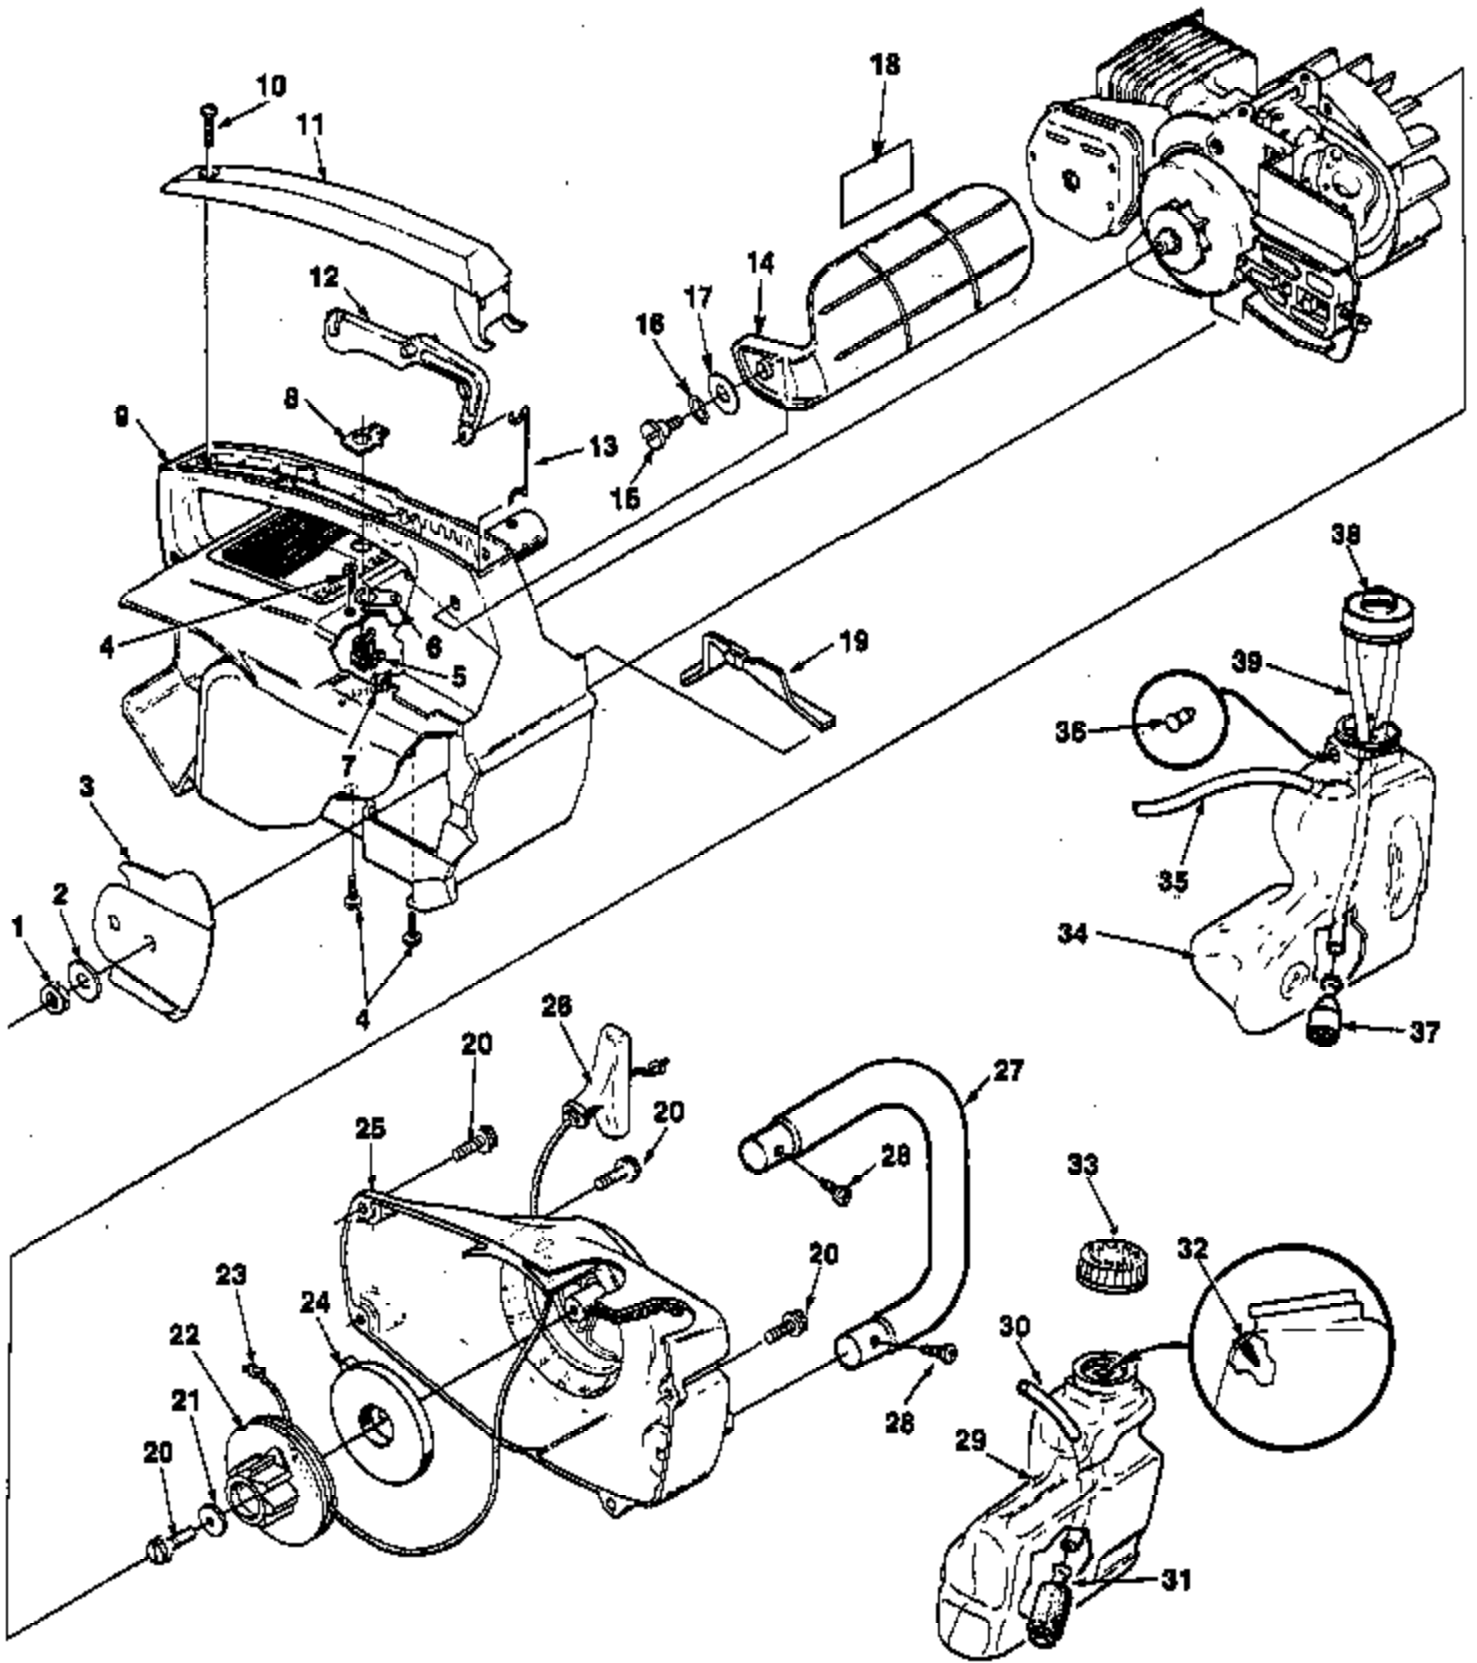

Ref #	Part Number	Qty	Description
1	024855	1	CYLINDER
2	02639	1	SHIELD- Sawdust
3	93932	1	SCREW- Tapping (#6-32 x 5/16")
4	A01574	1	CRANKSHAFT
5	02035	1	BEARING
6	02464	2	WASHER- Thrust
7	12530	2	BEARING- Needle
8	69407	2	SPACER
9	94638	2	SEAL- Shaft
10	69250	1	KEY- Woodruff
11	A98967A	1	PISTON ASSEMBLY
12	98096	1	RING- Retaining
13	93165	1	RING- Piston
14	A03060A	1	CRANKCASE
15	69195	1	BOLT- Guide bar
16	82567	4	SCREW- Pan hd. (10-24 x 1 1/8")
17	7031040	1	TUBING- Rubber (10")

Ref #	Part Number	Qty	Description
1	810652	1	NUT- Guide Bar
2	69309A	1	WASHER- Flat
3	69360A	1	PLATE- Guide Bar
4	82538	4	SCREW- Pan hd. (10-24 x 3/4")
5	A63938	1	SWITCH- Toggle
6	96417	1	STRAP- Ground
7	A94721	1	GROUND LEAD
8	70834	1	PLATE-"On-Off"
9	A01517	1	HOUSING- Engine
10	82312	1	SCREW- Pan hd. (#10 x 5/8")
11	69872A	1	COVER- Handle
12	69874C	1	TRIGGER
13	69255C	1	ROD- Throttle (UT-10705)
	00138	1	ROD- Throttle (UT-10705-A)
14	A70796C	1	HAND GUARD
15	95714	1	SCREW- Shoulder (#10 x .560)
16	95694	1	WASHER- Curved spring
17	96102	1	WASHER- Flat
18	02661	1	DECAL- Handguard
19	69263	1	COVER- Air filter
20	82563	5	SCREW- Thd. form (10-14 x 3/4")
21	94062	1	WASHER- Retaining
22	97768A	1	PULLEY- Starter
23	9789901	1	ROPE- Starter
24	A97908	1	SPRING- Rewind
25	A01573	1	HOUSING- Rewind Starter w/decals
26	02264	1	GRIP- Starter
27	94508A	1	HANDLE BAR
28	94065	2	SCREW- Pan hd. (10-16 x 3/4")
29	A00174	1	FUEL TANK
30	7031028	1	TUBING- Rubber (7")
31	49422	1	FILTER- Fuel
32	98819	1	VALVE- Duck bill
33	A97359A	1	FUEL CAP
34	A00173	1	OIL TANK
35	7031040	1	TUBING- Rubber (10")
36	98819	1	VALVE- Duck bill
37	A68593	1	OIL FILTER
38	A00133	1	OILER & CAP
39	7031028	1	TUBING- Rubber (7")