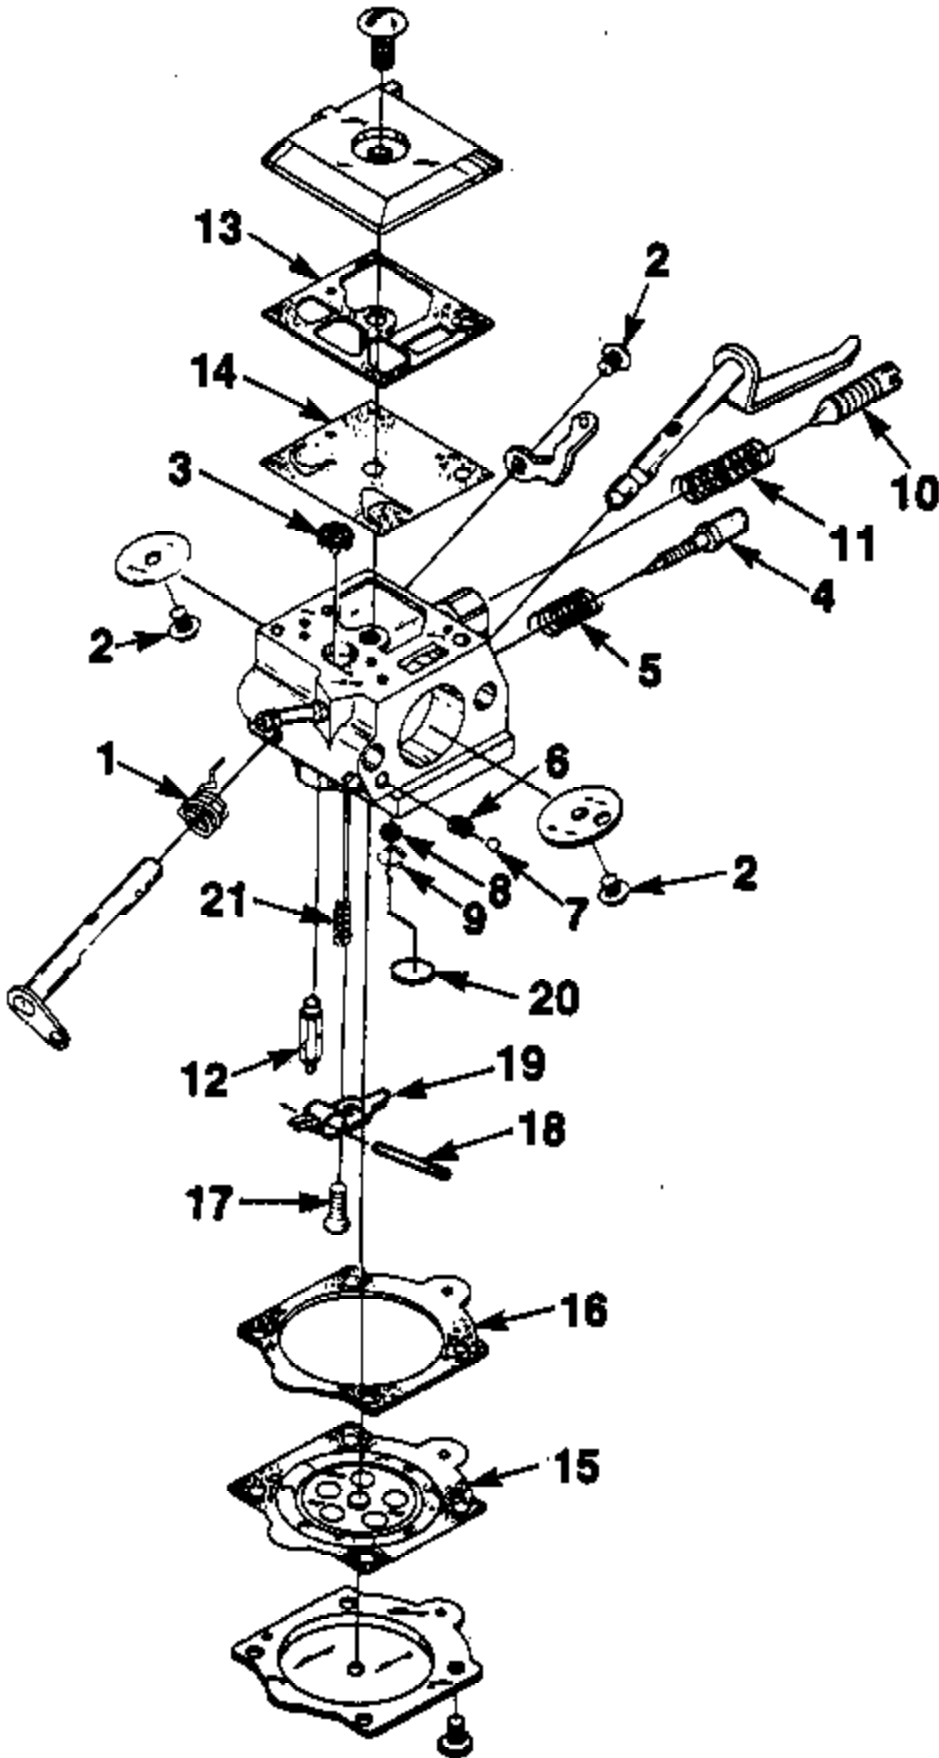

Ref #	Part Number	Qty	Description
1	A00964	1	Repair Kit
2	A00964	1	Repair Kit
3	A00964	1	Repair Kit
4	A00964	1	Repair Kit
5	A00964	1	Repair Kit
6	A00964	1	Repair Kit
7	A00964	1	Repair Kit
8	A00964	1	Repair Kit
9	A00964	1	Repair Kit
10	A00964	1	Repair Kit
11	A00964	1	Repair Kit
12	A00964	1	Repair Kit
13	A00964	1	Repair Kit
	00513	1	Gasket/Diaphragm Kit
14	A00964	1	Repair Kit
	00513	1	Gasket/Diaphragm Kit
15	A00964	1	Repair Kit
	00513	1	Gasket/Diaphragm Kit
16	A00964	1	Repair Kit
	00513	1	Gasket/Diaphragm Kit
17	A00964	1	Repair Kit
18	A00964	1	Repair Kit
19	A00964	1	Repair Kit
20	A00964	1	Repair Kit
21	A00964	1	Repair Kit