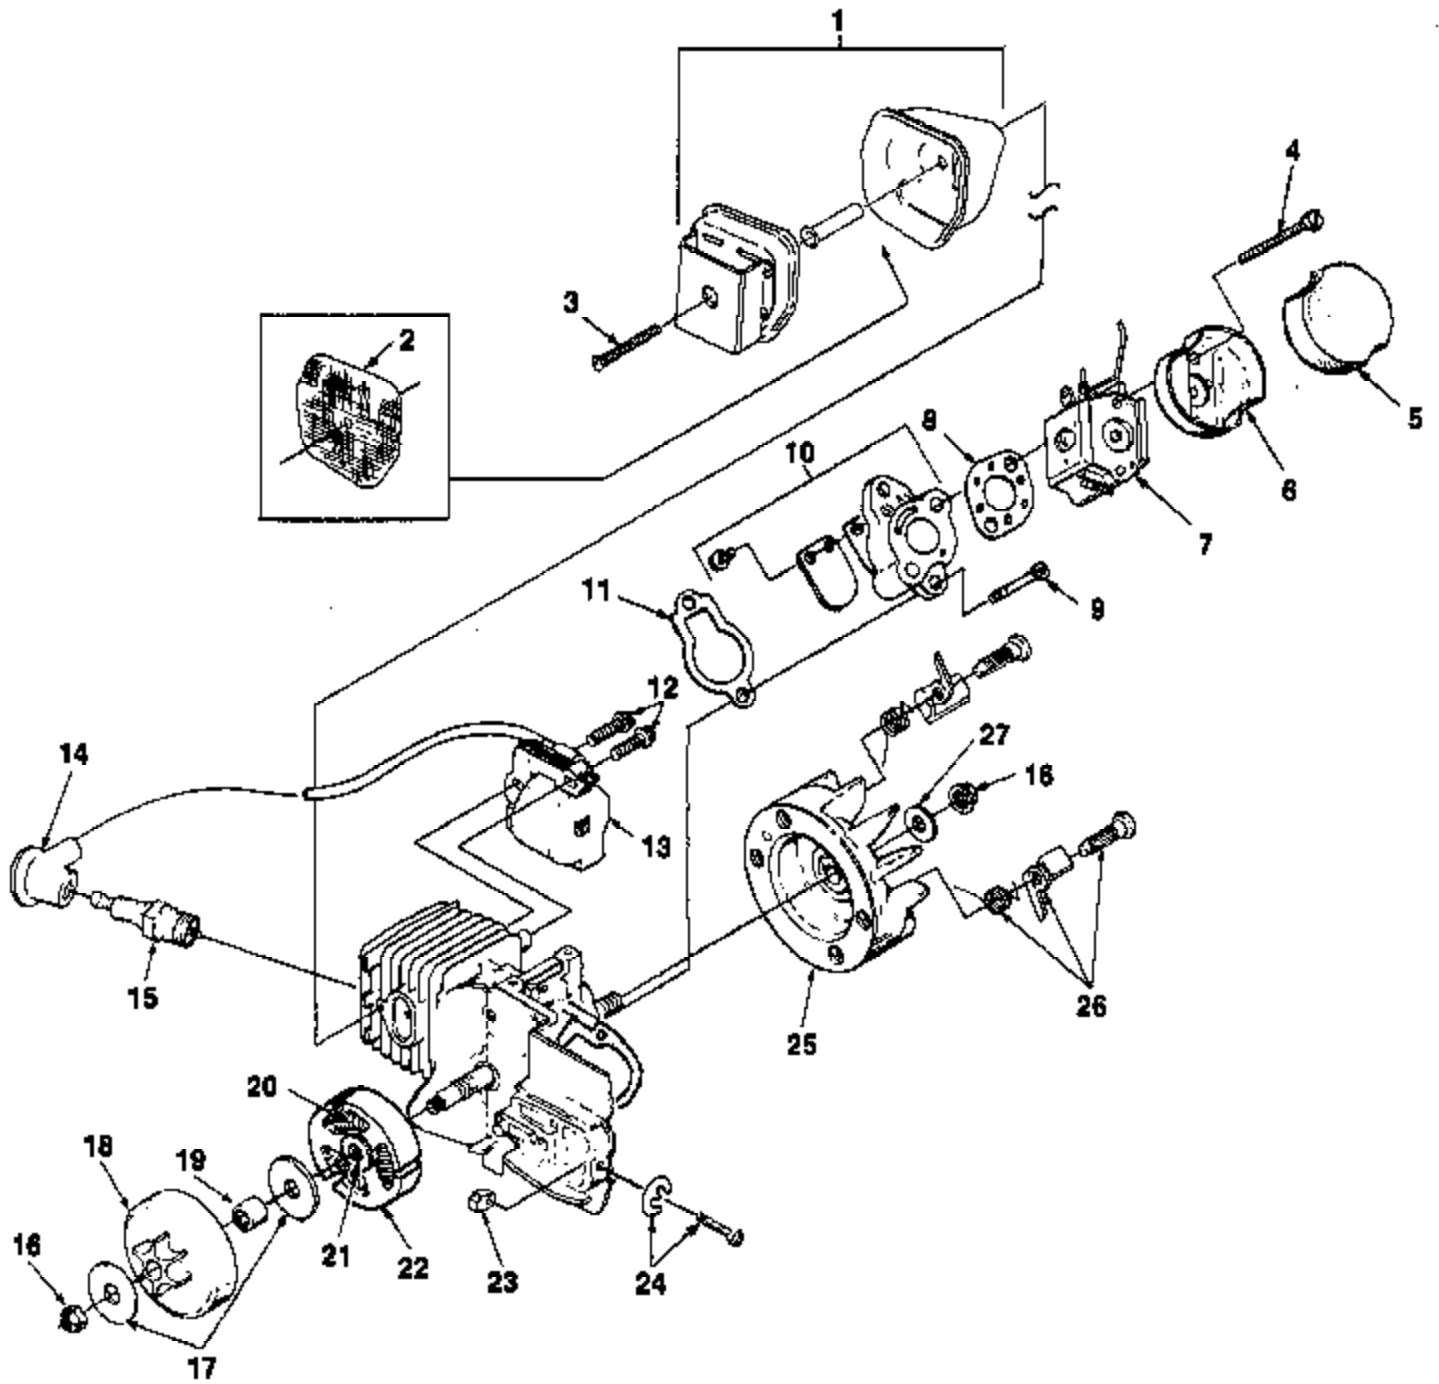

Ref #	Part Number	Qty	Description
1	024855	1	CYLINDER
2	02639	1	SHIELD- Sawdust
3	93932	1	SCREW- Tapping (#6-32 x 5/16")
4	A01574	1	CRANKSHAFT
5	02035	1	BEARING
6	02464	2	WASHER- Thrust
7	12530	2	BEARING- Needle
8	69407	2	SPACER
9	94638	2	SEAL- Shaft
10	69250	1	KEY- Woodruff
11	A98967A	1	PISTON ASSEMBLY
12	98096	1	RING- Retaining
13	93165	1	RING- Piston
14	A03060A	1	CRANKCASE
15	69195	1	BOLT- Guide bar
16	82567	4	SCREW- Pan hd. (10-24 x 1 1/8")
17	7031040	1	TUBING- Rubber (10")

Ref #	Part Number	Qty	Description
1	810652	1	NUT- Guide Bar
2	69309A	1	WASHER- Flat
3	69360A	1	PLATE- Guide Bar
4	82538	4	SCREW- Pan hd. (10-24 x 3/4")
5	A63938	1	SWITCH- Toggle
6	96417	1	STRAP- Ground
7	A94721	1	GROUND LEAD
8	70834	1	PLATE-"On-Off"
9	A01517	1	HOUSING- Engine
10	82312	1	SCREW- Pan hd. (#10 x 5/8")
11	69872A	1	COVER- Handle
12	69874C	1	TRIGGER
13	69255C	1	ROD- Throttle (UT-10705)
	00138	1	ROD- Throttle (UT-10705-A)
14	A70796C	1	HAND GUARD
15	95714	1	SCREW- Shoulder (#10 x .560)
16	95694	1	WASHER- Curved spring
17	96102	1	WASHER- Flat
18	02661	1	DECAL- Handguard
19	69263	1	COVER- Air filter
20	82563	5	SCREW- Thd. form (10-14 x 3/4")
21	94062	1	WASHER- Retaining
22	97768A	1	PULLEY- Starter
23	9789901	1	ROPE- Starter
24	A97908	1	SPRING- Rewind
25	A01573	1	HOUSING- Rewind Starter w/decals
26	02264	1	GRIP- Starter
27	94508A	1	HANDLE BAR
28	94065	2	SCREW- Pan hd. (10-16 x 3/4")
29	A00174	1	FUEL TANK
30	7031028	1	TUBING- Rubber (7")
31	49422	1	FILTER- Fuel
32	98819	1	VALVE- Duck bill
33	A97359A	1	FUEL CAP
34	A00173	1	OIL TANK
35	7031040	1	TUBING- Rubber (10")
36	98819	1	VALVE- Duck bill
37	A68593	1	OIL FILTER
38	A00133	1	OILER & CAP
39	7031028	1	TUBING- Rubber (7")