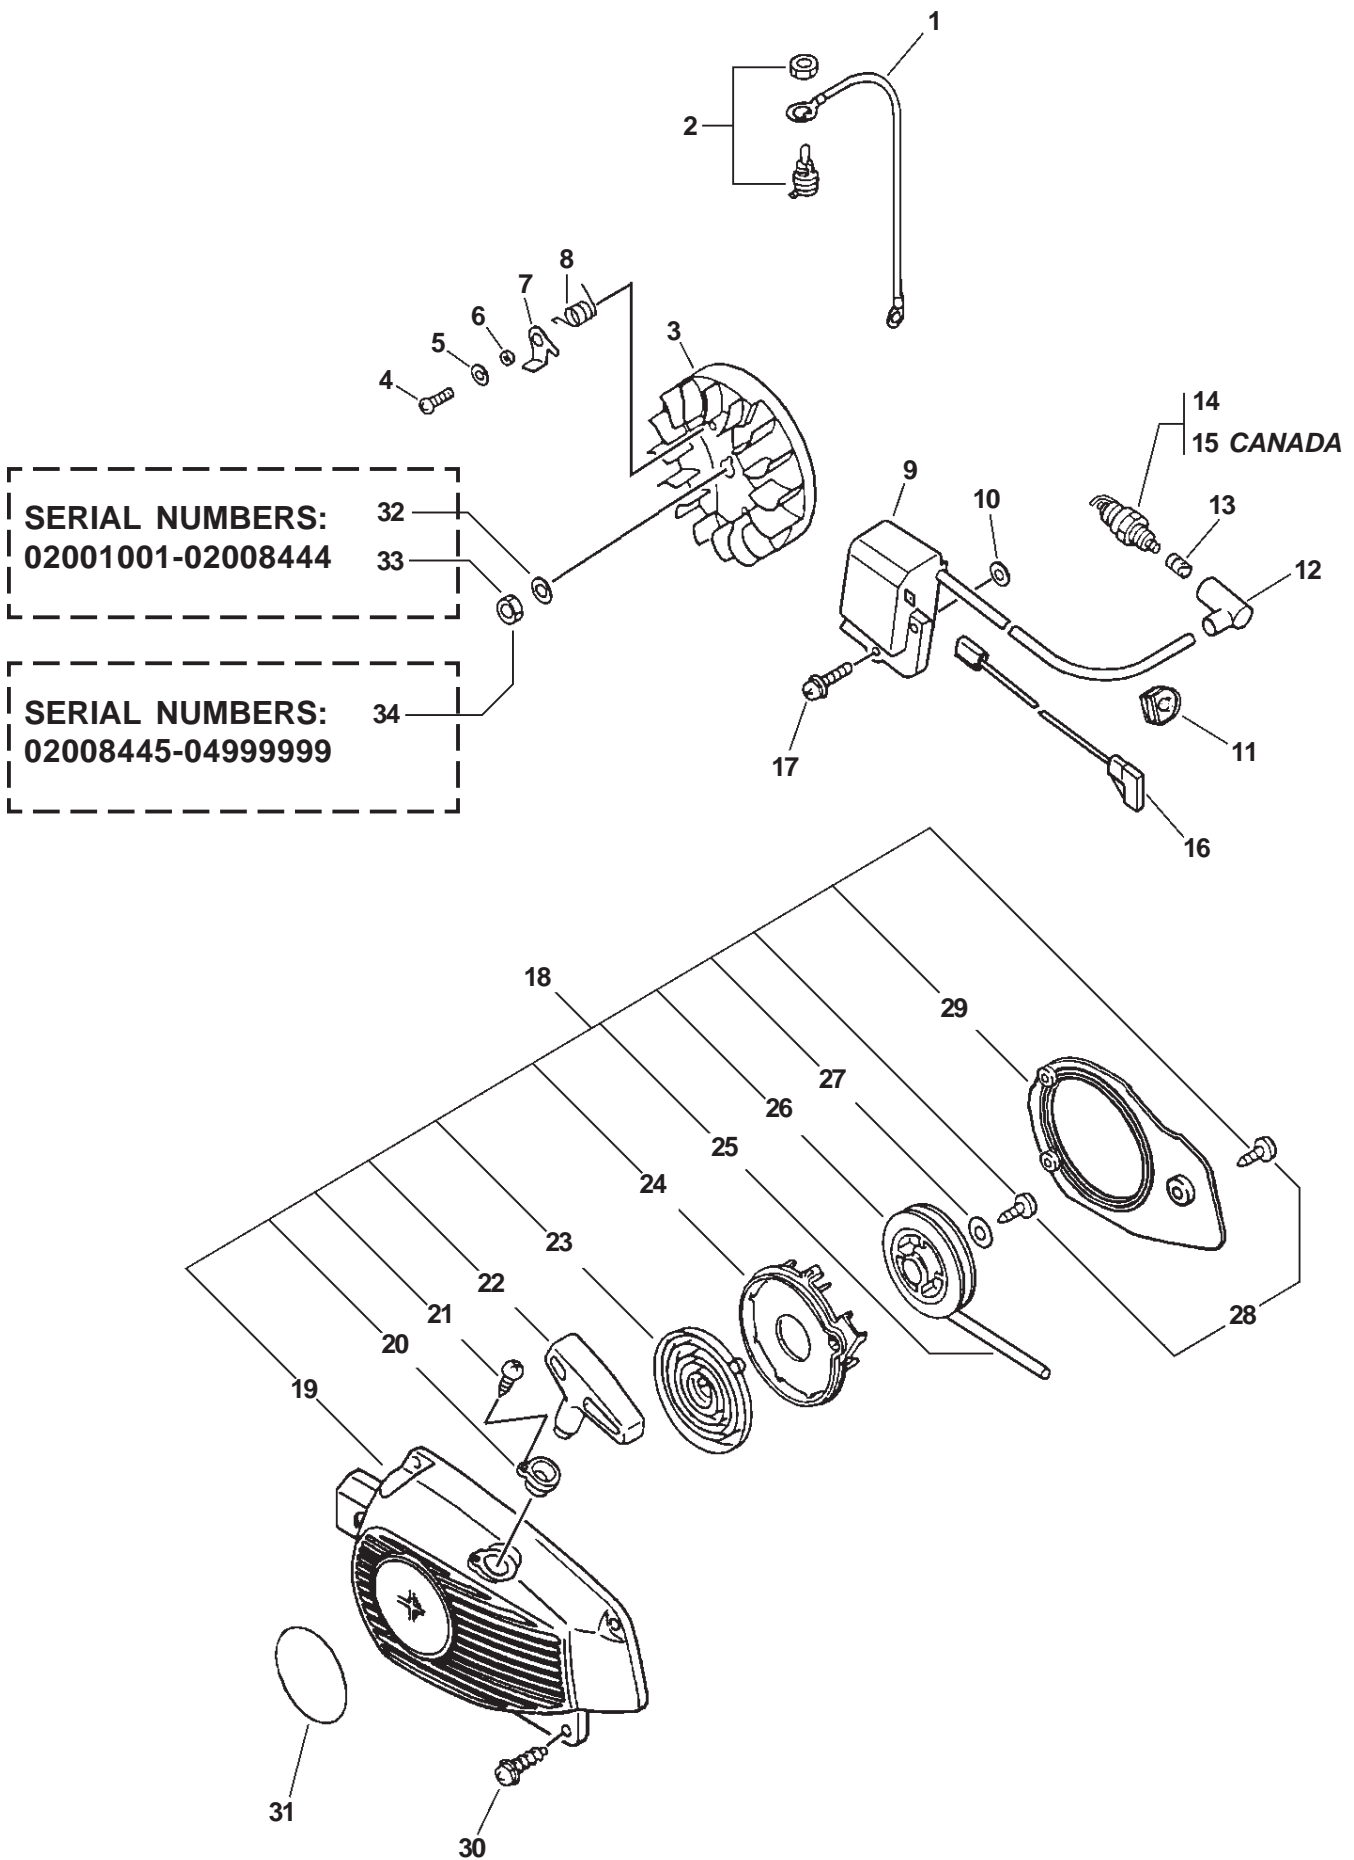

ITEM	PART NUMBER	QTY	DESCRIPTION	REMARKS
1	16201039131	1	LEAD, GROUND	
2	16340019830	1	SWITCH, IGNITION	
3	15680039231	1	FLYWHEEL	
4	90021605012	2	SCREW 5X12	
5	90060300005	2	WASHER 5	
6	17724704630	2	SPACER, RATCHET	
7	17721835631	2	PAWL, STARTER	
8	17723435430	2	SPRING, RETURN	
9	15662639230	1	COIL, IGNITION	
10	15011716430	2	SPACER	
11	15611004920	1	BUSHING	
12	15901201620	1	CAP, SPARK PLUG	
13	15901103432	1	TERMINAL, SPARK PLUG CAP	
14	15901019830	1	SPARK PLUG -- BPM-8Y	
15	A425000000	1	SPARK PLUG -- BPMR-8Y	CANADA MODELS
16	16201039430	1	LEAD	
17	90023805022	2	SCREW 5X22	
18	17720039631	1	STARTER ASY	INCLUDES ITEMS 19-29
19	17723239630	1	HOUSING, STARTER	
20	17722739131	1	GUIDE, ROPE	
21	90029603014	1	SCREW 3X14	
22	17722835430	1	GRIP, STARTER	
23	17722039630	1	SPRING, REWIND	
24	17722139630	1	PLATE, STARTER	
25	17722606530	1	ROPE, STARTER - 3X850mm	BULK OPTION: 99944444000
26	A506000000	1	REEL, ROPE	
27	17721404630	1	WASHER	
28	90025304014	4	SCREW 4X14	
29	10153439530	1	PLATE, GUIDE	
30	90025604016	4	SCREW 4X16	
31	89011849330	1	LABEL, ECHO	

ITEM	PART NUMBER	QTY	DESCRIPTION	REMARKS
1	35110039131	1	HANDLE SET, REAR	INCLUDES ITEMS 2-6
2	90025604016	3	SCREW 4X16	
3	90034540025	1	SPRING PIN 4X25	
4	90034540020	1	SPRING PIN 4X20	
5	90023805035	1	SCREW 5X35	
6	90023805014	1	SCREW 5X14	
7	10091815130	2	CAP	
8	90023804010	2	SCREW 4X10	
9	10092139130	2	CUSHION	
10	17809039130	1	LOCKOUT, THROTTLE	
11	17804339131	1	SPRING, THROTTLE RETURN	
12	17801039131	1	CONTROL, THROTTLE	
13	17821039130	1	GROMMET, THROTTLE	
14	17801139131	1	ROD, THROTTLE	
15	10091533930	1	SCREW	
16	90051600005	1	FLANGE NUT 5	
17	10091035630	1	CUSHION	
18	90025604016	1	SCREW 4X16	
19	35161039130	1	HANDLE, FRONT	
20	90025304014	2	SCREW 4X14	
21	10090739131	1	CUSHION	
22	35112339131	1	SUPPORTER	
23	90025304014	2	SCREW 4X14	
24	30101652730	1	RING, HARNESS	
25	30031439130	1	FIXTURE, HARNESS	
26	90023804016	2	SCREW 4X16	