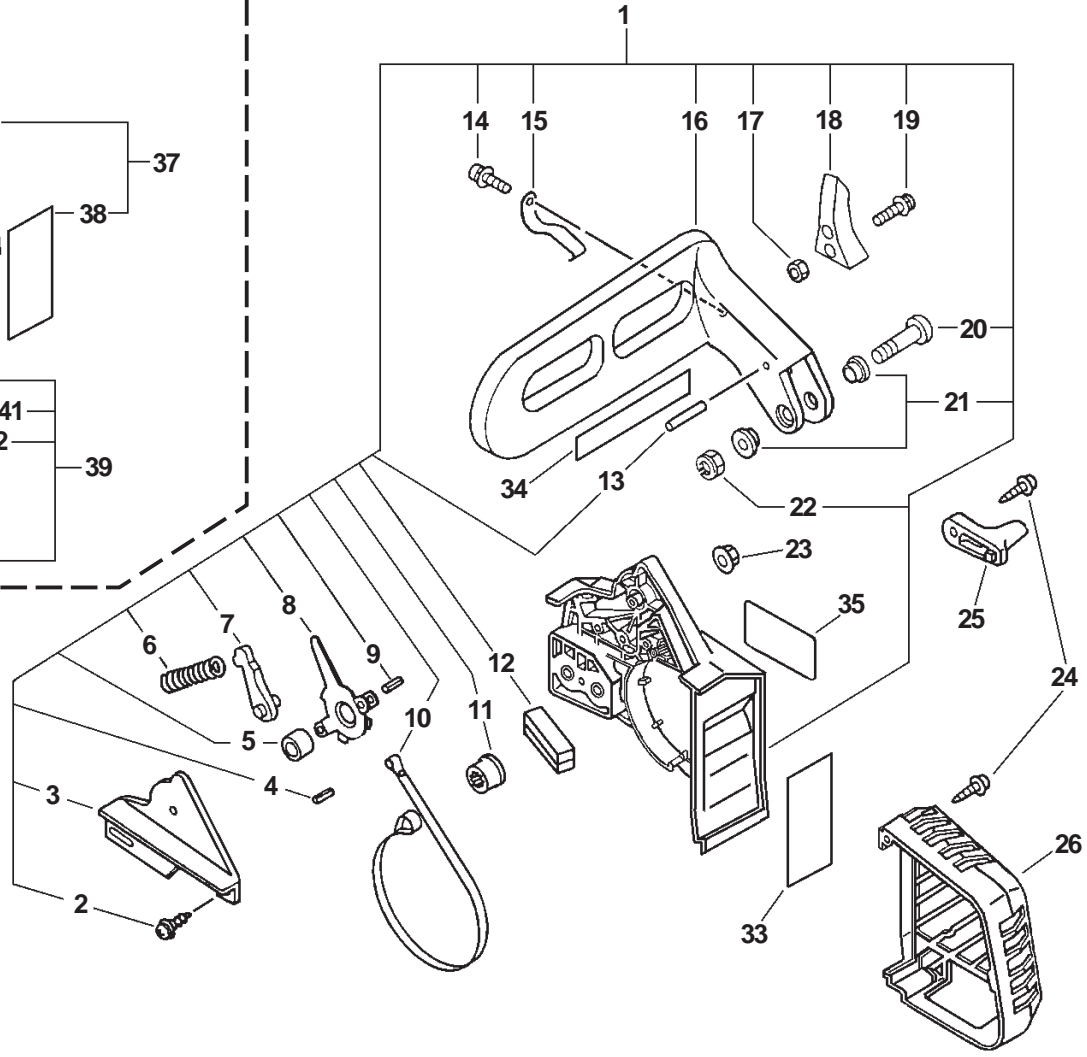

SERIAL NUMBERS: 02001001-02019713

ITEM	PART NUMBER	QTY	DESCRIPTION	REMARKS
1	C032000051	1	CHAIN BRAKE ASY	INCLUDES ITEM 2-22
2	90025304012	3	SCREW 4X12	
3	43331039530	1	COVER, BRAKE	
4	90034225012	1	SPRING PIN	
5	43311635430	1	SPACER 8	
6	43312235430	1	SPRING, BRAKE	
7	43320935430	1	STOPPER, BRAKE	
8	43320835431	1	LEVER, BRAKE	
9	90033040088	1	ROLLER, 4X8.8	
10	43312339530	1	BAND, BRAKE	
11	43314235430	1	ADJUSTER, BRAKE	
12	43331232630	1	COVER, SEAL	
13	90033040238	1	ROLLER, 4X23.8	
14	90025304010	1	SCREW 4X10	
15	43311439130	1	SPRING	
16	43314739131	1	LEVER, BRAKE	
17	90050000004	2	NUT 4	
18	43317139630	1	WEIGHT, BRAKE	
19	90023804020	2	SCREW 4X20	
20	90020905030	1	SCREW 5X30	
21	43316739130	2	SPACER	
22	90056000005	1	LOCKNUT	
23	43301903933	2	FLANGE NUT 6	
24	90025305020	3	SCREW 5X20	
25	43302635431	1	CATCHER, CHAIN	
26	A320000030	1	COVER, MUFFLER	
27	917045	1	CHAIN - 12" (91VG-45E) -- REGULAR	
27	917052	1	CHAIN - 14" (91VG-52E) -- REGULAR	
27	917057	1	CHAIN - 16" (91VG-57E) -- REGULAR	
28	90025304010	1	SCREW 4X10	
29	43301239131	1	PLATE, GUIDE	
30	122374501	1	BAR, GUIDE - 12" INTENZ	
30	142375201	1	BAR, GUIDE - 14" INTENZ	
30	162375701	1	BAR, GUIDE - 16" INTENZ	
31	120374501	1	STANDARD GUIDE BAR - 12" -- REGULAR	
31	140375201	1	STANDARD GUIDE BAR - 14" -- REGULAR	
31	160375701	1	STANDARD GUIDE BAR - 16" -- REGULAR	
32	2894901	1	KICK GUARD KIT	
33	V341000000	1	DEFLECTOR, HEAT	
34	89019239531	1	LABEL, BAR & CHAIN - MODELS WITH INTENZ GUIDE BAR	
34	X524000790	1	LABEL, BAR & CHAIN - MODELS WITH STANDARD GUIDE BAR	
35	X503001450	1	LABEL, MODEL -- CS-301	
36	89541039130	1	WRENCH, W/SCREWDRIVER	
<u>SERIAL NUMBERS: 02001001-02018121 - PARTS REQUIRED TO OPERATE WITH ITEM 40 - STANDARD GUIDE BAR</u>				
37	C300000041	1	GUARD, SPROCKET	INCLUDES ITEM 38
38	V341000000	1	DEFLECTOR, HEAT	
39	90102	1	SIDE ADJUSTER KIT	INCLUDES ITEMS 40-45
40	V651000001	1	GEAR, BEVEL	
41	V651000011	1	GEAR, BEVEL	
42	V355000140	1	COLLAR	
43	90025304012	1	SCREW 4X12	
44	C309000030	1	TENSIONER, CHAIN	
45	V203000041	1	BOLT 5	
<u>SERIAL NUMBERS: 02018122-02019713 - PARTS REQUIRED TO OPERATE WITH ITEM 40 - STANDARD GUIDE BAR</u>				
39	90102	1	SIDE ADJUSTER KIT	INCLUDES ITEMS 40-45
40	V651000001	1	GEAR, BEVEL	
41	V651000011	1	GEAR, BEVEL	
42	V355000140	1	COLLAR	
43	90025304012	1	SCREW 4X12	
44	C309000030	1	TENSIONER, CHAIN	
45	V203000041	1	BOLT