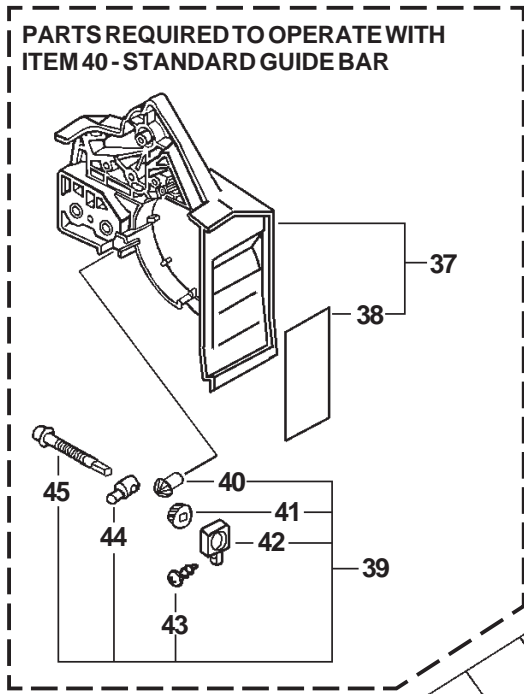

SERIAL NUMBERS: 02001001-02019713

ITEM	PART NUMBER	QTY	DESCRIPTION	REMARKS
1	C032000051	1	CHAIN BRAKE ASY	INCLUDES ITEM 2-22
2	90025304012	3	SCREW 4X12	
3	43331039530	1	COVER, BRAKE	
4	90034225012	1	SPRING PIN	
5	43311635430	1	SPACER 8	
6	43312235430	1	SPRING, BRAKE	
7	43320935430	1	STOPPER, BRAKE	
8	43320835431	1	LEVER, BRAKE	
9	90033040088	1	ROLLER, 4X8.8	
10	43312339530	1	BAND, BRAKE	
11	43314235430	1	ADJUSTER, BRAKE	
12	43331232630	1	COVER, SEAL	
13	90033040238	1	ROLLER, 4X23.8	
14	90025304010	1	SCREW 4X10	
15	43311439130	1	SPRING	
16	43314739131	1	LEVER, BRAKE	
17	90050000004	2	NUT 4	
18	43317139630	1	WEIGHT, BRAKE	
19	90023804020	2	SCREW 4X20	
20	90020905030	1	SCREW 5X30	
21	43316739130	2	SPACER	
22	90056000005	1	LOCKNUT	
23	43301903933	2	FLANGE NUT 6	
24	90025305020	3	SCREW 5X20	
25	43302635431	1	CATCHER, CHAIN	
26	A320000030	1	COVER, MUFFLER	
27	917045	1	CHAIN - 12" (91VG-45E) -- REGULAR	
27	917052	1	CHAIN - 14" (91VG-52E) -- REGULAR	
27	917057	1	CHAIN - 16" (91VG-57E) -- REGULAR	
28	90025304010	1	SCREW 4X10	
29	43301239131	1	PLATE, GUIDE	
30	122374501	1	BAR, GUIDE - 12" INTENZ	
30	142375201	1	BAR, GUIDE - 14" INTENZ	
30	162375701	1	BAR, GUIDE - 16" INTENZ	
31	120374501	1	STANDARD GUIDE BAR - 12" -- REGULAR	
31	140375201	1	STANDARD GUIDE BAR - 14" -- REGULAR	
31	160375701	1	STANDARD GUIDE BAR - 16" -- REGULAR	
32	2894901	1	KICK GUARD KIT	
33	V341000000	1	DEFLECTOR, HEAT	
34	89019239531	1	LABEL, BAR & CHAIN - MODELS WITH INTENZ GUIDE BAR	
34	X524000790	1	LABEL, BAR & CHAIN - MODELS WITH STANDARD GUIDE BAR	
35	X503001450	1	LABEL, MODEL -- CS-301	
36	89541039130	1	WRENCH, W/SCREWDRIVER	
<u>SERIAL NUMBERS: 02001001-02018121 - PARTS REQUIRED TO OPERATE WITH ITEM 40 - STANDARD GUIDE BAR</u>				
37	C300000041	1	GUARD, SPROCKET	INCLUDES ITEM 38
38	V341000000	1	DEFLECTOR, HEAT	
39	90102	1	SIDE ADJUSTER KIT	INCLUDES ITEMS 40-45
40	V651000001	1	GEAR, BEVEL	
41	V651000011	1	GEAR, BEVEL	
42	V355000140	1	COLLAR	
43	90025304012	1	SCREW 4X12	
44	C309000030	1	TENSIONER, CHAIN	
45	V203000041	1	BOLT 5	
<u>SERIAL NUMBERS: 02018122-02019713 - PARTS REQUIRED TO OPERATE WITH ITEM 40 - STANDARD GUIDE BAR</u>				
39	90102	1	SIDE ADJUSTER KIT	INCLUDES ITEMS 40-45
40	V651000001	1	GEAR, BEVEL	
41	V651000011	1	GEAR, BEVEL	
42	V355000140	1	COLLAR	
43	90025304012	1	SCREW 4X12	
44	C309000030	1	TENSIONER, CHAIN	
45	V203000041	1	BOLT