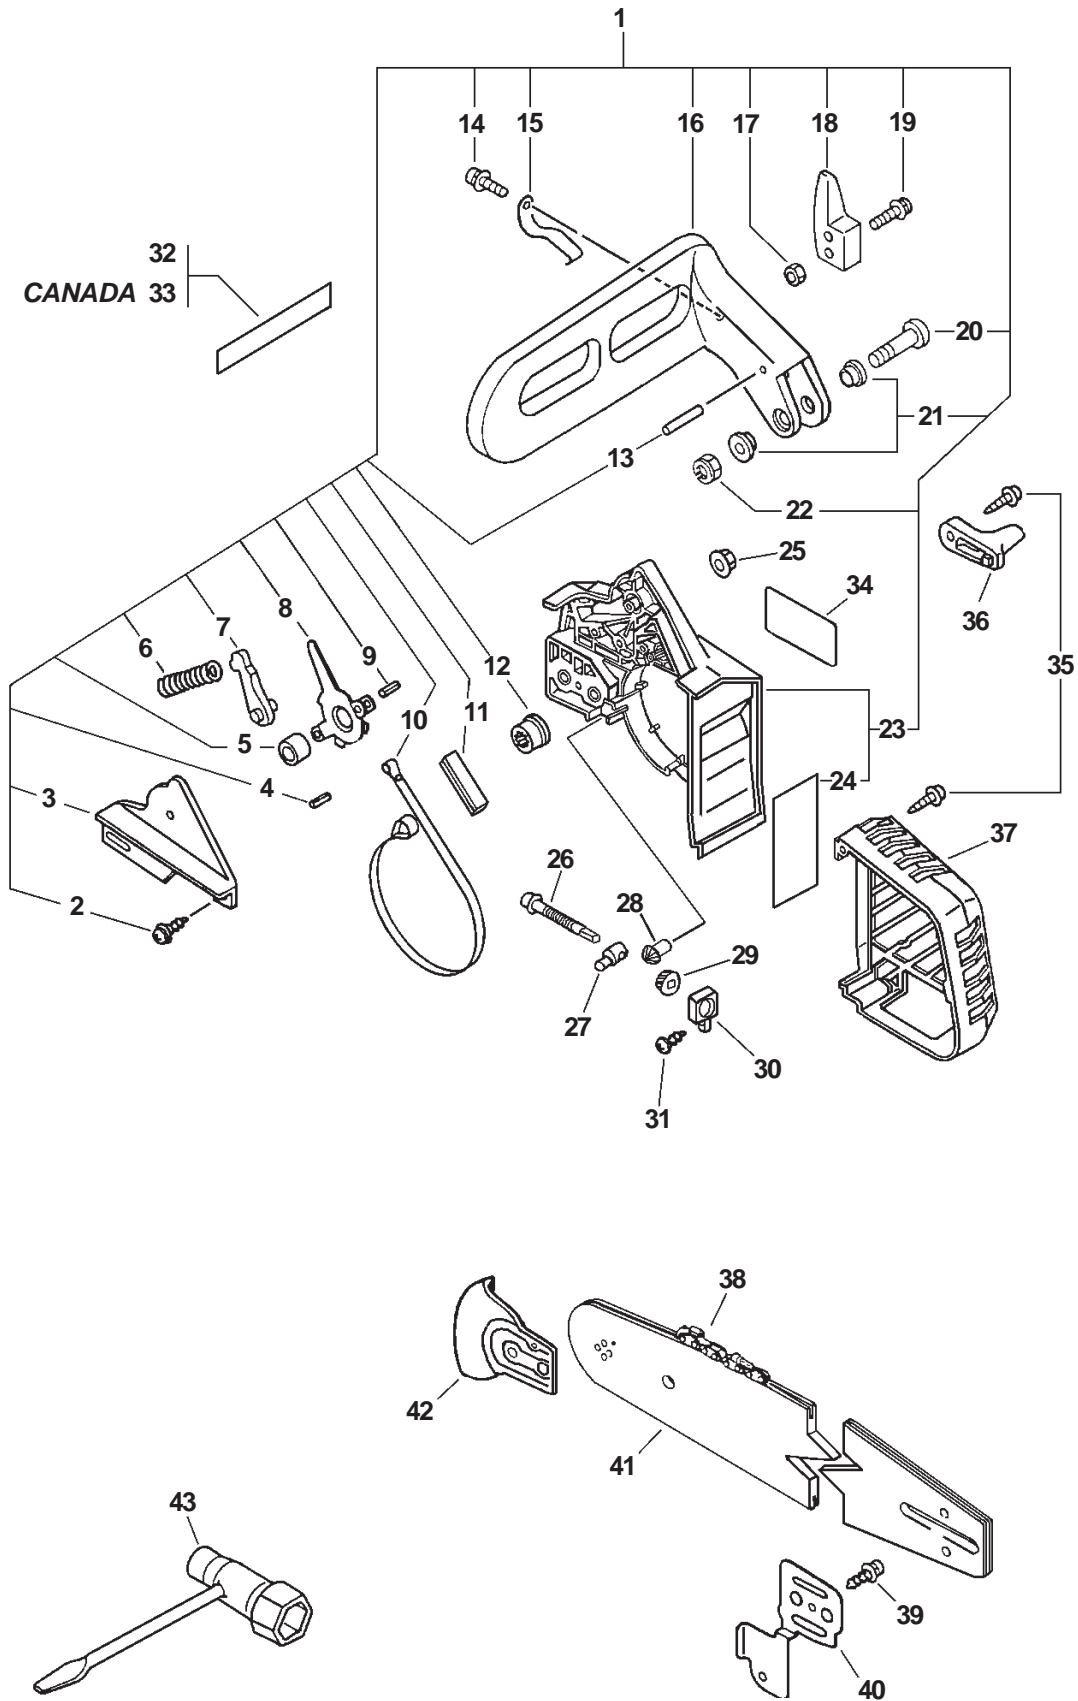

SERIAL NUMBERS: 02019714-04999999

SERIAL NUMBERS: 02019714-04999999

ITEM	PART NUMBER	QTY	DESCRIPTION	REMARKS
1	C032000051	1	CHAIN BRAKE ASY	INCLUDES ITEM 2-24
2	90025304012	3	SCREW 4X12	
3	43331039530	1	COVER, BRAKE	
4	90034225012	1	SPRING PIN	
5	43311635430	1	SPACER 8	
6	43312235430	1	SPRING, BRAKE	
7	43320935430	1	STOPPER, BRAKE	
8	43320835431	1	CONNECTOR, BRAKE	
9	90033040088	1	ROLLER, 4X8.8	
10	43312339530	1	BAND, BRAKE	
11	43331232630	1	COVER, SEAL	
12	43314235430	1	ADJUSTER, BRAKE	
13	90033040238	1	ROLLER	
14	90025304012	1	SCREW 4X12	
15	43311439130	1	SPRING	
16	43314739131	1	LEVER, BRAKE	
17	90050000004	2	NUT 4	
18	43317139630	1	WEIGHT, BRAKE	
19	90023804022	2	SCREW 4X22	
20	9131805032	1	SCREW 5X32	
21	43316739130	2	SPACER	
22	90056000005	1	LOCKNUT	
23	C300000041	1	GUARD, SPROCKET	INCLUDES ITEM 24
24	V341000000	1	DEFLECTOR, HEAT	
25	43301903933	2	FLANGE NUT 6	
26	V203000041	1	BOLT 5	
27	C309000030	1	TENSIONER, CHAIN	
28	V651000001	1	GEAR, BEVEL	
29	V651000011	1	GEAR, BEVEL	
30	V355000140	1	COLLAR	
31	90025304012	1	SCREW 4X12	
32	X524000790	1	LABEL, BAR & CHAIN	
33	X524000810	1	LABEL, BAR & CHAIN	CANADA MODELS
34	X503001450	1	LABEL, MODEL	
35	90025305020	3	SCREW 5X20	
36	43302635430	1	CATCHER, CHAIN	
37	A320000031	1	COVER, MUFFLER	
38	917045	1	CHAIN - 12" (91VG-45E) -- REGULAR	
38	917052	1	CHAIN - 14" (91VG-52E) -- REGULAR	
38	917057	1	CHAIN - 16" (91VG-57E) -- REGULAR	
39	90025304010	1	SCREW 4X10	
40	43301239131	1	PLATE, GUIDE	
41	120374501	1	GUIDE BAR - 12" -- REGULAR	
41	140375201	1	GUIDE BAR - 14" -- REGULAR	
41	160375701	1	GUIDE BAR - 16" -- REGULAR	
42	2894901	1	KICK GUARD KIT	
43	89541039130	1	WRENCH W/SCREWDRIVER