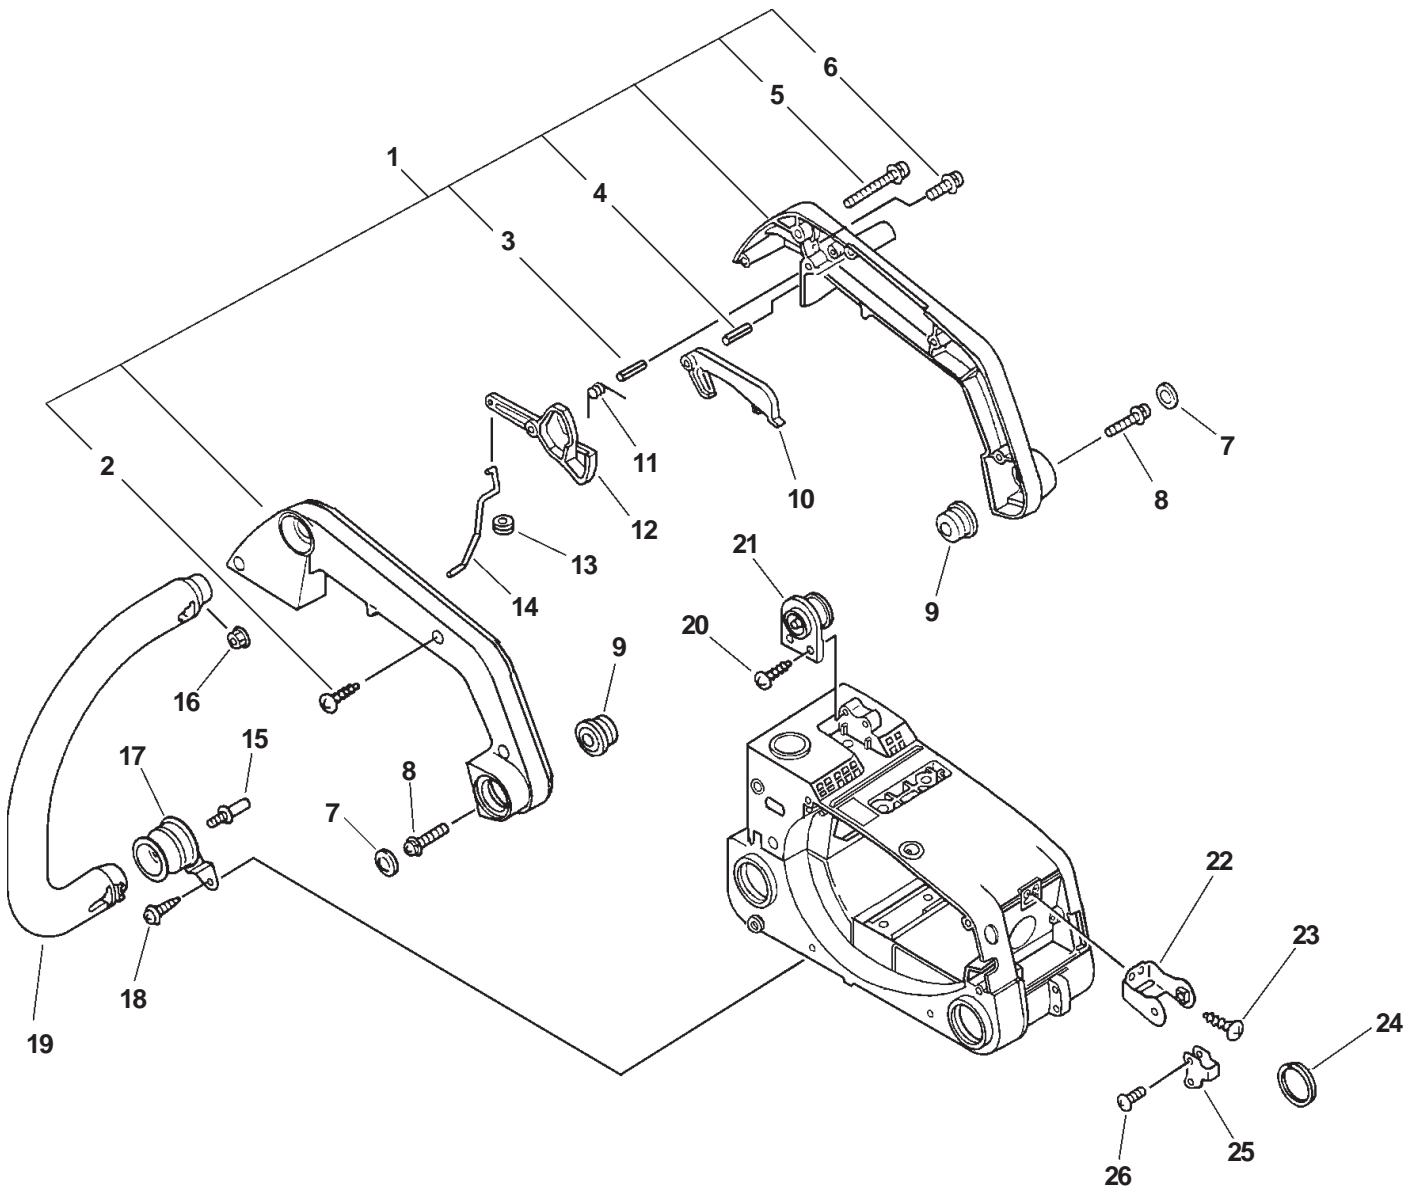

ITEM	PART NUMBER	QTY	DESCRIPTION	REMARKS
1	35110039131	1	HANDLE SET, REAR	INCLUDES ITEMS 2-6
2	90025604016	3	SCREW 4X16	
3	90034540025	1	SPRING PIN 4X25	
4	90034540020	1	SPRING PIN 4X20	
5	90023805035	1	SCREW 5X35	
6	90023805014	1	SCREW 5X14	
7	10091815130	2	CAP	
8	90023804010	2	SCREW 4X10	
9	10092139130	2	CUSHION	
10	17809039130	1	LOCKOUT, THROTTLE	
11	17804339131	1	SPRING, THROTTLE RETURN	
12	17801039131	1	CONTROL, THROTTLE	
13	17821039130	1	GROMMET, THROTTLE	
14	17801139131	1	ROD, THROTTLE	
15	10091533930	1	SCREW	
16	90051600005	1	FLANGE NUT 5	
17	10091035630	1	CUSHION	
18	90025604016	1	SCREW 4X16	
19	35161039130	1	HANDLE, FRONT	
20	90025304014	2	SCREW 4X14	
21	10090739131	1	CUSHION	
22	35112339131	1	SUPPORTER	
23	90025304014	2	SCREW 4X14	
24	30101652730	1	RING, HARNESS	
25	30031439130	1	FIXTURE, HARNESS	
26	90023804016	2	SCREW 4X16	