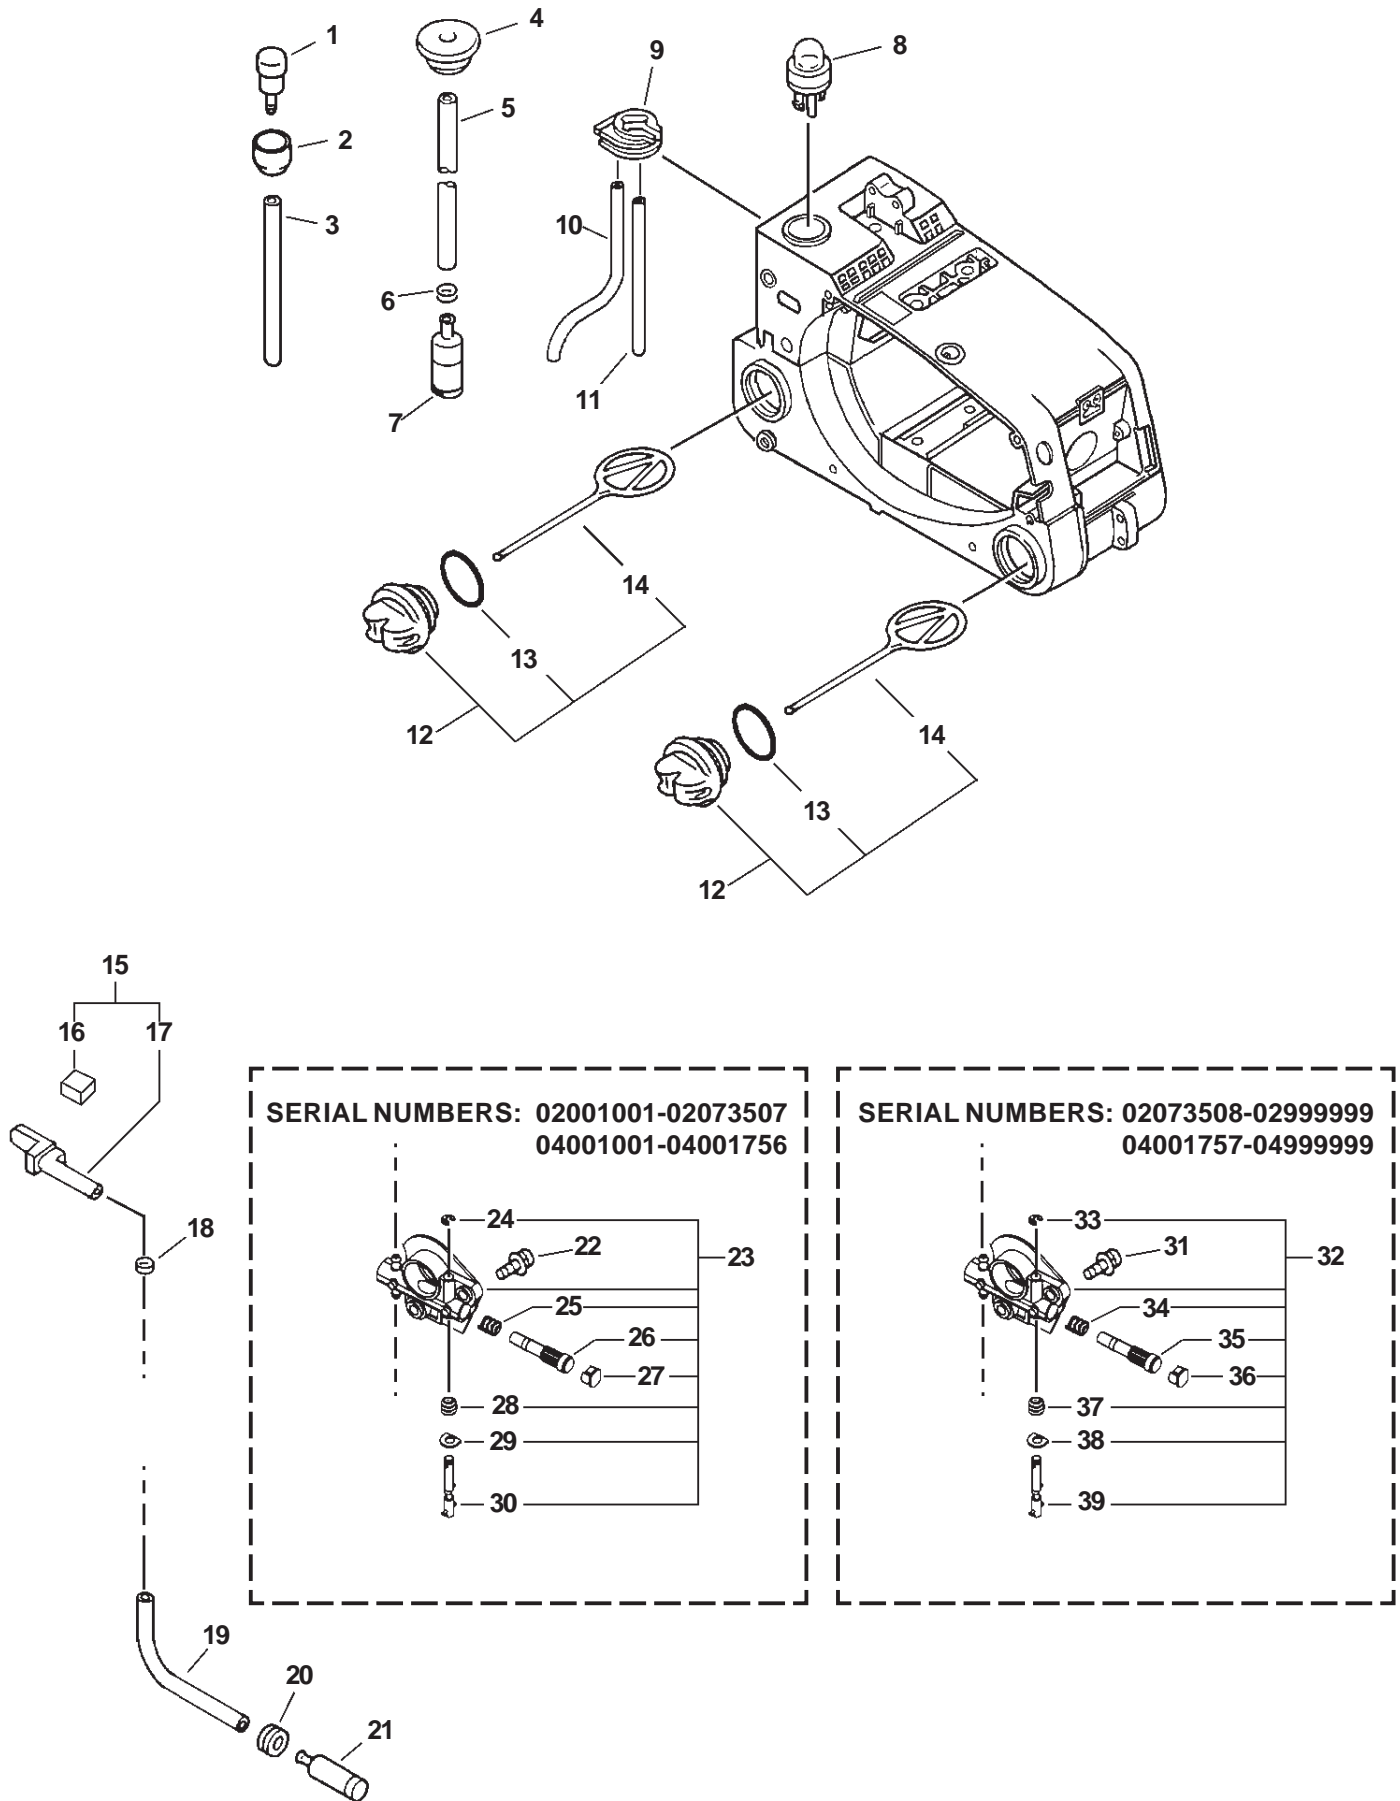

ITEM	PART NUMBER	QTY	DESCRIPTION	REMARKS
1	A356000030	1	VALVE, CHECK	
2	13132839130	1	COVER, VENT	
3	13201004920	1	PIPE, VENT - 3X5X150mm	BULK OPTION: 90014
4	13211539130	1	GROMMET, FUEL	
5	13201239130	1	PIPE, FUEL - 3X6X160mm	BULK OPTION: 90015
6	13201326630	1	CLIP	
7	13120507320	1	FILTER, FUEL	
8	12318139130	1	PUMP, PURGE	
9	13275839130	1	BRACKET, PUMP	
10	13271639130	1	PIPE, RETURN - 2X4X42mm	BULK OPTION: 90018
11	13131239130	1	PIPE, PURGE - 3X5X70mm	BULK OPTION: 90014
12	43600139231	2	CAP, TANK	INCLUDES ITEMS 13-14
13	90072100025	2	O-RING 25	
14	13105119830	2	CLIP, FUEL CAP	
15	43720139131	1	PIPE KIT	INCLUDES ITEM 16-17
16	43724439130	1	PAD, FOAM	
17	43721139133	1	PIPE, OIL	
18	13201326630	1	CLIP	
19	V471000110	1	PIPE - 3X6X115mm	BULK OPTION: 90015
20	V137000010	1	GROMMET	
21	43620502832	1	STRAINER, OIL	
22	90023505012	2	SCREW 5X12	
23	43700239130	1	AUTO-OILER ASY	INCLUDES ITEM 24-30
24	12312715030	1	CLIP	
25	43701938330	1	SPRING	
26	43702437330	1	PLUNGER	
27	43706237330	1	CAP, OIL PUMP	
28	43701537330	1	SPRING	
29	43702937330	1	WASHER	
30	43701639130	1	NEEDLE, ADJUST	
31	90023505012	2	SCREW 5X12	
32	C022000010	1	AUTO-OILER ASY	INCLUDES ITEM 33-39
33	12532715130	1	CLIP	
34	P022010660	1	SPRING	
35	P022010650	1	PLUNGER	
36	P022010640	1	CAP, OIL PUMP	
37	P022010670	1	SPRING	
38	43702937330	1	WASHER	
39	P022010680	1	NEEDLE, ADJUST