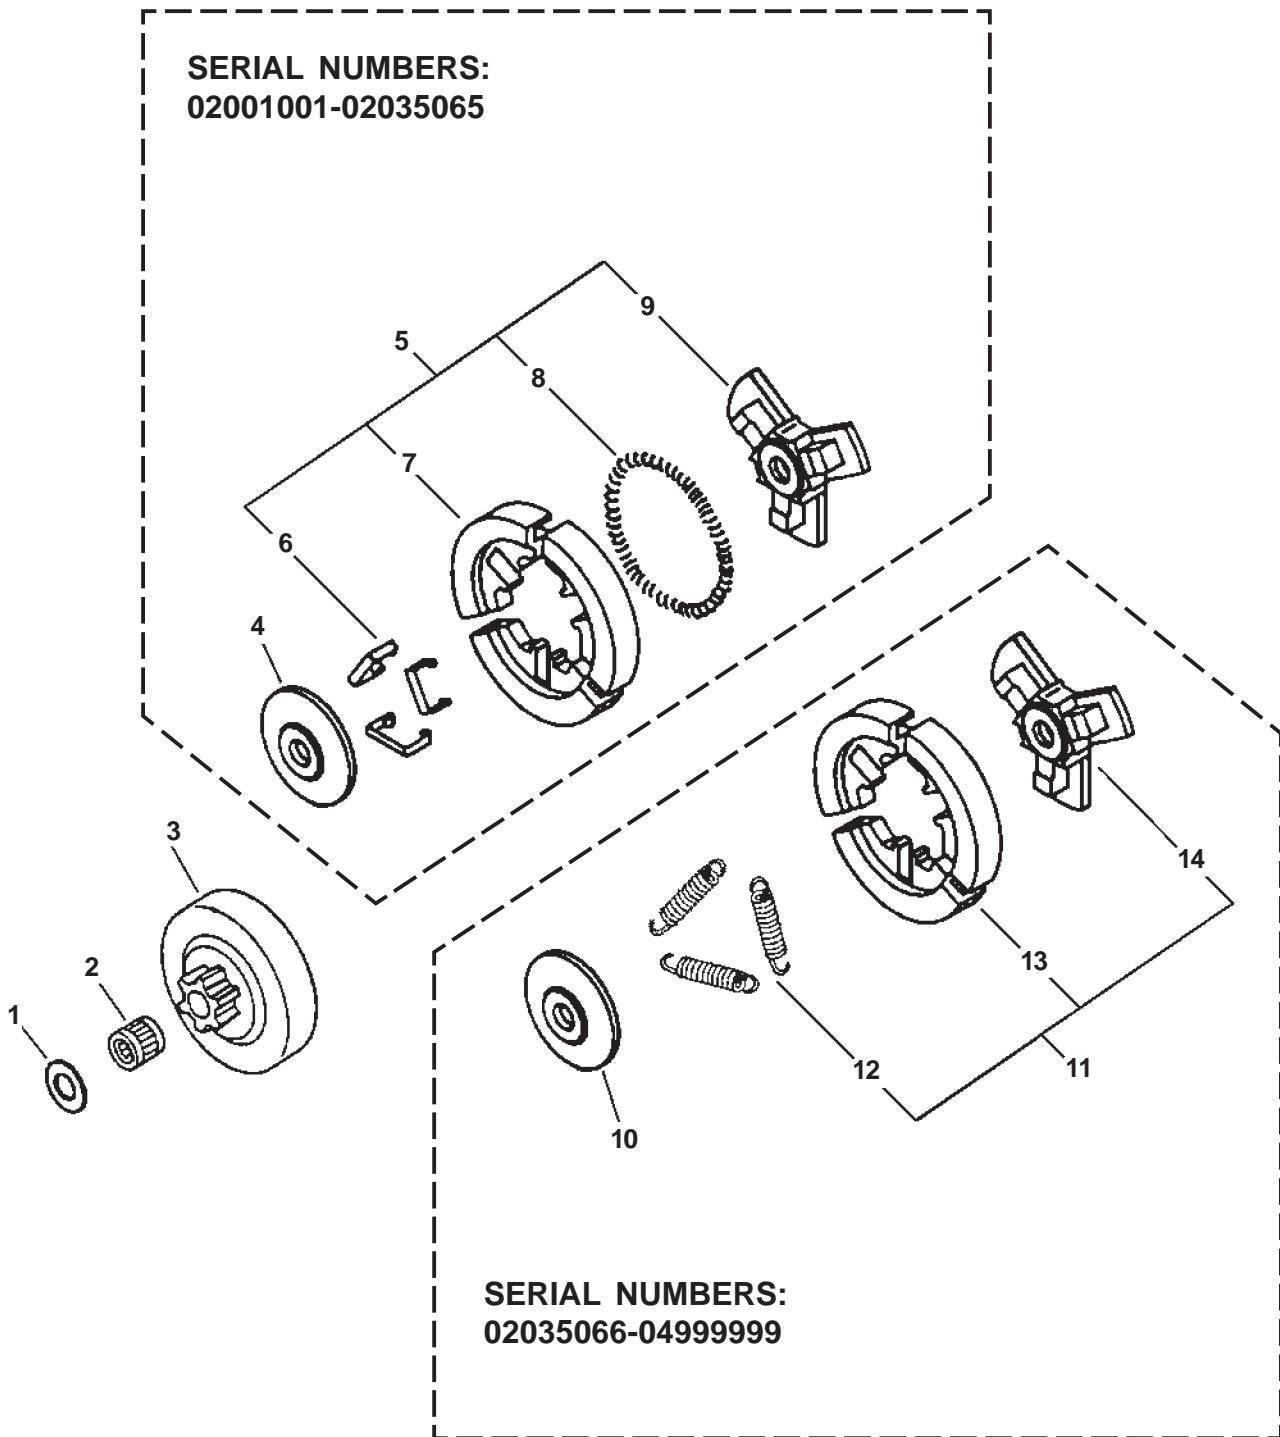

ITEM	PART NUMBER	QTY	DESCRIPTION	REMARKS
1	35110039131	1	HANDLE SET, REAR	INCLUDES ITEMS 2-6
2	90025604016	3	SCREW 4X16	
3	90034540025	1	SPRING PIN 4X25	
4	90034540020	1	SPRING PIN 4X20	
5	90023805035	1	SCREW 5X35	
6	90023805014	1	SCREW 5X14	
7	10091815130	2	CAP	
8	90023804010	2	SCREW 4X10	
9	10092139130	2	CUSHION	
10	17809039130	1	LOCKOUT, THROTTLE	
11	17804339131	1	SPRING, THROTTLE RETURN	
12	17801039131	1	CONTROL, THROTTLE	
13	17821039130	1	GROMMET, THROTTLE	
14	17801139131	1	ROD, THROTTLE	
15	10091533930	1	SCREW	
16	90051600005	1	FLANGE NUT 5	
17	10091035630	1	CUSHION	
18	90025604016	1	SCREW 4X16	
19	35161039130	1	HANDLE, FRONT	
20	90025304014	2	SCREW 4X14	
21	10090739131	1	CUSHION	
22	35112339131	1	SUPPORTER	
23	90025304014	2	SCREW 4X14	
24	30101652730	1	RING, HARNESS	
25	30031439130	1	FIXTURE, HARNESS	
26	90023804016	2	SCREW 4X16	

ITEM	PART NUMBER	QTY	DESCRIPTION	REMARKS
1	17501439130	1	WASHER, CLUTCH	
2	17501235630	1	BEARING, NEEDLE	
3	17500539132	1	DRUM, CLUTCH	
<u>SERIAL NUMBERS: 02001001-02035065</u>				
4	17501939430	1	PLATE, CLUTCH	
5	A056000010	1	CLUTCH ASY	INCLUDES ITEM 6-9
6	17502259530	3	CLIP, SPRING	
7	P021000270	1	CLUTCH SHOE SET	
8	17501839430	1	SPRING, CLUTCH	
9	A552000000	1	HUB, CLUTCH	
<u>SERIAL NUMBERS: 02035066-04999999</u>				
10	A551000010	1	PLATE, CLUTCH	
11	A056000070	1	CLUTCH ASY	INCLUDES ITEM 12-14
12	V451000470	3	SPRING, CLUTCH	
13	P021005810	1	CLUTCH SHOE SET	
14	A552000020	1	HUB, CLUTCH	