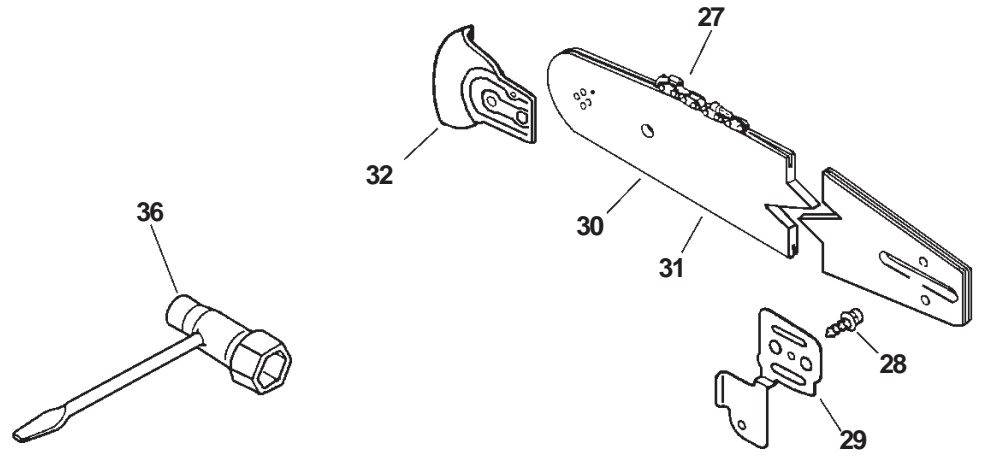

SERIAL NUMBERS: 02001001-02019713

ITEM	PART NUMBER	QTY	DESCRIPTION	REMARKS
1	C032000051	1	CHAIN BRAKE ASY	INCLUDES ITEM 2-22
2	90025304012	3	SCREW 4X12	
3	43331039530	1	COVER, BRAKE	
4	90034225012	1	SPRING PIN	
5	43311635430	1	SPACER 8	
6	43312235430	1	SPRING, BRAKE	
7	43320935430	1	STOPPER, BRAKE	
8	43320835431	1	LEVER, BRAKE	
9	90033040088	1	ROLLER, 4X8.8	
10	43312339530	1	BAND, BRAKE	
11	43314235430	1	ADJUSTER, BRAKE	
12	43331232630	1	COVER, SEAL	
13	90033040238	1	ROLLER, 4X23.8	
14	90025304010	1	SCREW 4X10	
15	43311439130	1	SPRING	
16	43314739131	1	LEVER, BRAKE	
17	90050000004	2	NUT 4	
18	43317139630	1	WEIGHT, BRAKE	
19	90023804020	2	SCREW 4X20	
20	90020905030	1	SCREW 5X30	
21	43316739130	2	SPACER	
22	90056000005	1	LOCKNUT	
23	43301903933	2	FLANGE NUT 6	
24	90025305020	3	SCREW 5X20	
25	43302635431	1	CATCHER, CHAIN	
26	A320000030	1	COVER, MUFFLER	
27	917045	1	CHAIN - 12" (91VG-45E) -- REGULAR	
27	917052	1	CHAIN - 14" (91VG-52E) -- REGULAR	
27	917057	1	CHAIN - 16" (91VG-57E) -- REGULAR	
28	90025304010	1	SCREW 4X10	
29	43301239131	1	PLATE, GUIDE	
30	122374501	1	BAR, GUIDE - 12" INTENZ	
30	142375201	1	BAR, GUIDE - 14" INTENZ	
30	162375701	1	BAR, GUIDE - 16" INTENZ	
31	120374501	1	STANDARD GUIDE BAR - 12" -- REGULAR	
31	140375201	1	STANDARD GUIDE BAR - 14" -- REGULAR	
31	160375701	1	STANDARD GUIDE BAR - 16" -- REGULAR	
32	2894901	1	KICK GUARD KIT	
33	V341000000	1	DEFLECTOR, HEAT	
34	89019239531	1	LABEL, BAR & CHAIN - MODELS WITH INTENZ GUIDE BAR	
34	X524000790	1	LABEL, BAR & CHAIN - MODELS WITH STANDARD GUIDE BAR	
35	X503001450	1	LABEL, MODEL -- CS-301	
36	89541039130	1	WRENCH, W/SCREWDRIVER	
<u>SERIAL NUMBERS: 02001001-02018121 - PARTS REQUIRED TO OPERATE WITH ITEM 40 - STANDARD GUIDE BAR</u>				
37	C300000041	1	GUARD, SPROCKET	INCLUDES ITEM 38
38	V341000000	1	DEFLECTOR, HEAT	
39	90102	1	SIDE ADJUSTER KIT	INCLUDES ITEMS 40-45
40	V651000001	1	GEAR, BEVEL	
41	V651000011	1	GEAR, BEVEL	
42	V355000140	1	COLLAR	
43	90025304012	1	SCREW 4X12	
44	C309000030	1	TENSIONER, CHAIN	
45	V203000041	1	BOLT 5	
<u>SERIAL NUMBERS: 02018122-02019713 - PARTS REQUIRED TO OPERATE WITH ITEM 40 - STANDARD GUIDE BAR</u>				
39	90102	1	SIDE ADJUSTER KIT	INCLUDES ITEMS 40-45
40	V651000001	1	GEAR, BEVEL	
41	V651000011	1	GEAR, BEVEL	
42	V355000140	1	COLLAR	
43	90025304012	1	SCREW 4X12	
44	C309000030	1	TENSIONER, CHAIN	
45	V203000041	1	BOLT