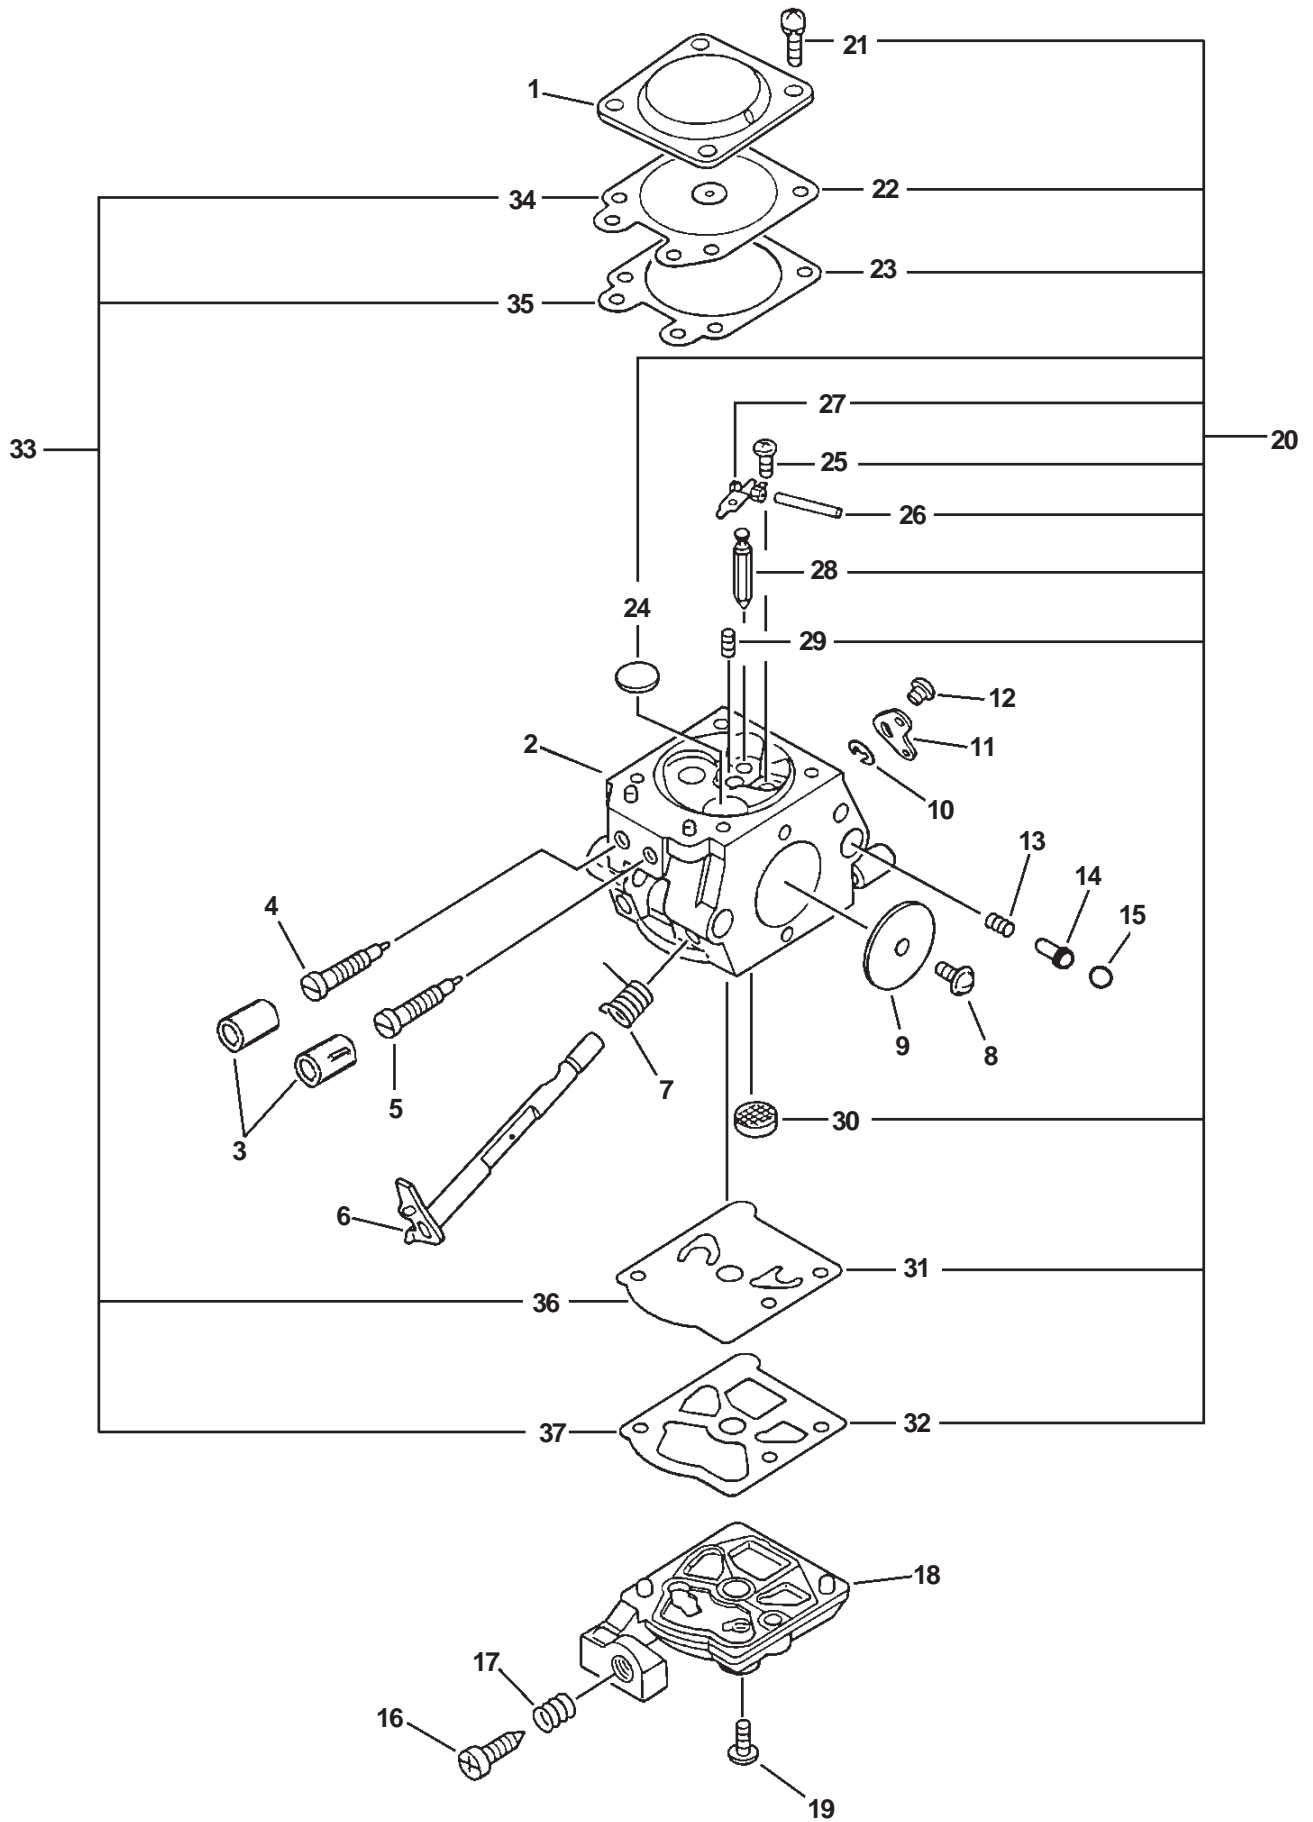

ITEM	PART NUMBER	QTY	DESCRIPTION	REMARKS
	A021000760	1	CARBURETOR --WT-589	
1	12314203930	1	COVER, METERING DIAPHRAGM	
2	-----	1	BODY, CARBURETOR	NOT AVAILABLE SEPARATELY
3	P003000010	2	CAP, MIXTURE LIMITER	
4	12312043131	1	NEEDLE - HIGH SPEED	
5	12311839231	1	NEEDLE - LOW SPEED	
6	12311739530	1	SHAFT, THROTTLE	
7	12311347530	1	SPRING, THROTTLE RETURN	
8	12311438830	1	SCREW, THROTTLE VALVE	
9	12311605230	1	VALVE, THROTTLE	
10	12312715030	1	CLIP, THROTTLE SHAFT	
11	12315039230	1	LEVER, THROTTLE	
12	12311438830	1	SCREW, THROTTLE LEVER	
13	12318609660	1	SPRING, START VALVE	
14	12318509660	1	PISTON ASY	
15	12313609660	1	BALL	
16	12313419730	1	SCREW, IDLE ADJUST	
17	12313311130	1	SPRING, IDLE ADJUST	
18	12312409320	1	COVER, FUEL PUMP	
19	12311003930	1	SCREW, PUMP COVER	
20	12310037330	1	REPAIR KIT	INCLUDES ITEMS 21-32
21	12313002960	4	SCREW, METERING DIAPHRAGM COVER	
22	-----	1	DIAPHRAGM, METERING	
23	-----	1	GASKET, METERING DIAPHRAGM	
24	-----	1	PLUG, WELCH	
25	-----	1	SCREW, METERING LEVER PIN	
26	-----	1	PIN, METERING LEVER	
27	-----	1	LEVER, METERING	
28	-----	1	VALVE, INLET NEEDLE	
29	-----	1	SPRING, METERING LEVER	
30	-----	1	SCREEN, INLET	
31	-----	1	DIAPHRAGM, FUEL PUMP	
32	-----	1	GASKET, FUEL PUMP	
33	12310105960	1	DIAPHRAGM/GASKET KIT	INCLUDES ITEMS 34-37
34	-----	1	DIAPHRAGM, METERING	
35	-----	1	GASKET, METERING DIAPHRAGM	
36	-----	1	DIAPHRAGM, FUEL PUMP	
37	-----	1	GASKET, FUEL PUMP