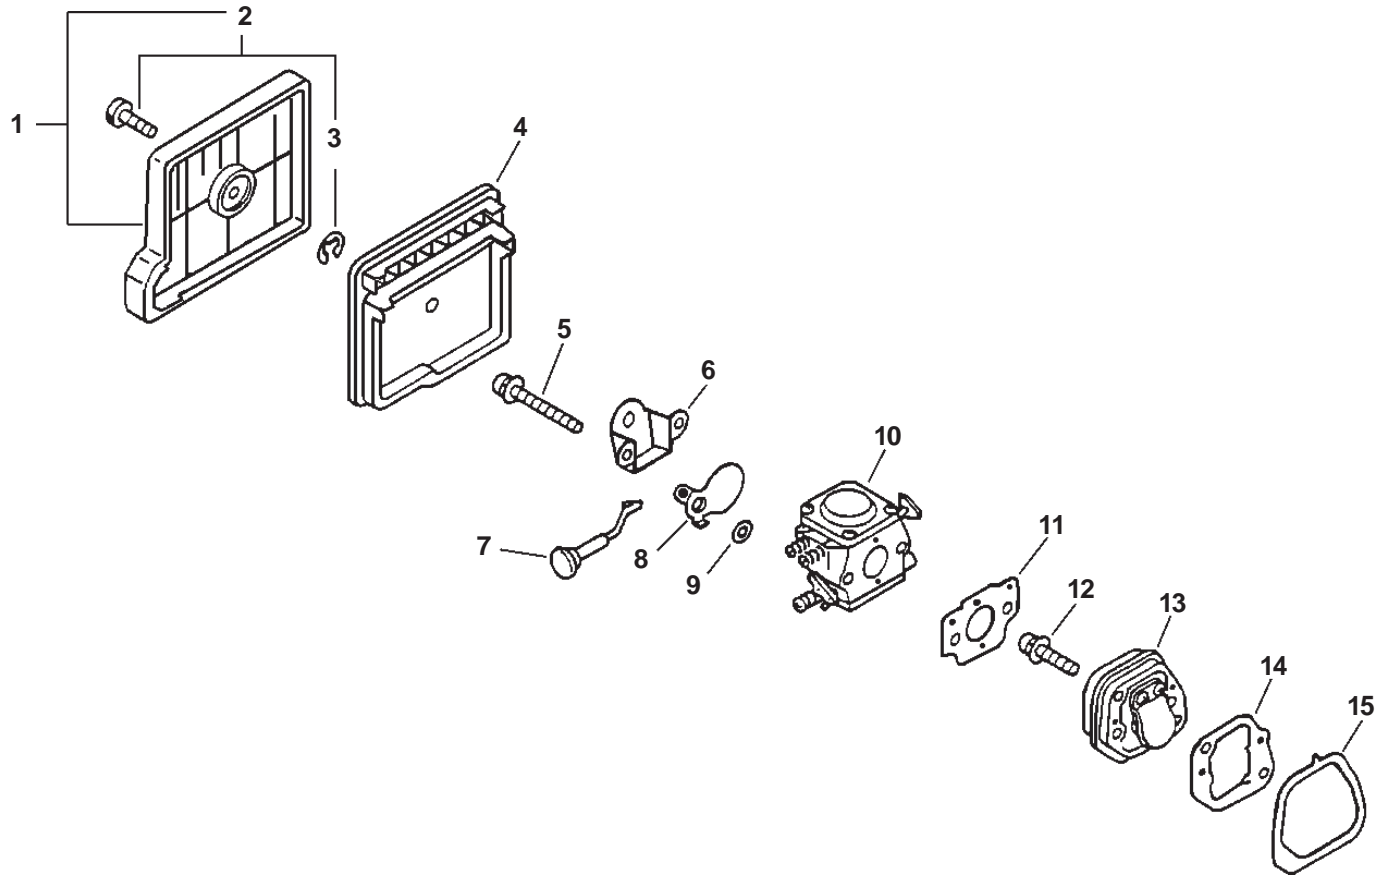

ITEM	PART NUMBER	QTY	DESCRIPTION	REMARKS
1	13030239136	1	CLEANER LID ASY	INCLUDES ITEMS 2-3
2	13040613933	1	BOLT ASY	INCLUDES ITEMS 3
3	90070000004	1	E-RING 4	
4	13031039132	1	FILTER, AIR	
5	90023805045	2	SCREW 5X45	
6	12901139130	1	PLATE, PREVENT	
7	17851039230	1	ROD, CHOKE	
8	17851539130	1	SHUTTER, CHOKE	
9	17851603930	2	WASHER	
10	A021000760	1	CARBURETOR -- WT-589	
11	V103000021	1	GASKET, INTAKE	
12	90025005018	2	SCREW 5X18	
13	P021000010	1	INSULATOR KIT	
14	V103000120	1	GASKET, INTAKE	
15	13001239131	1	SEAL