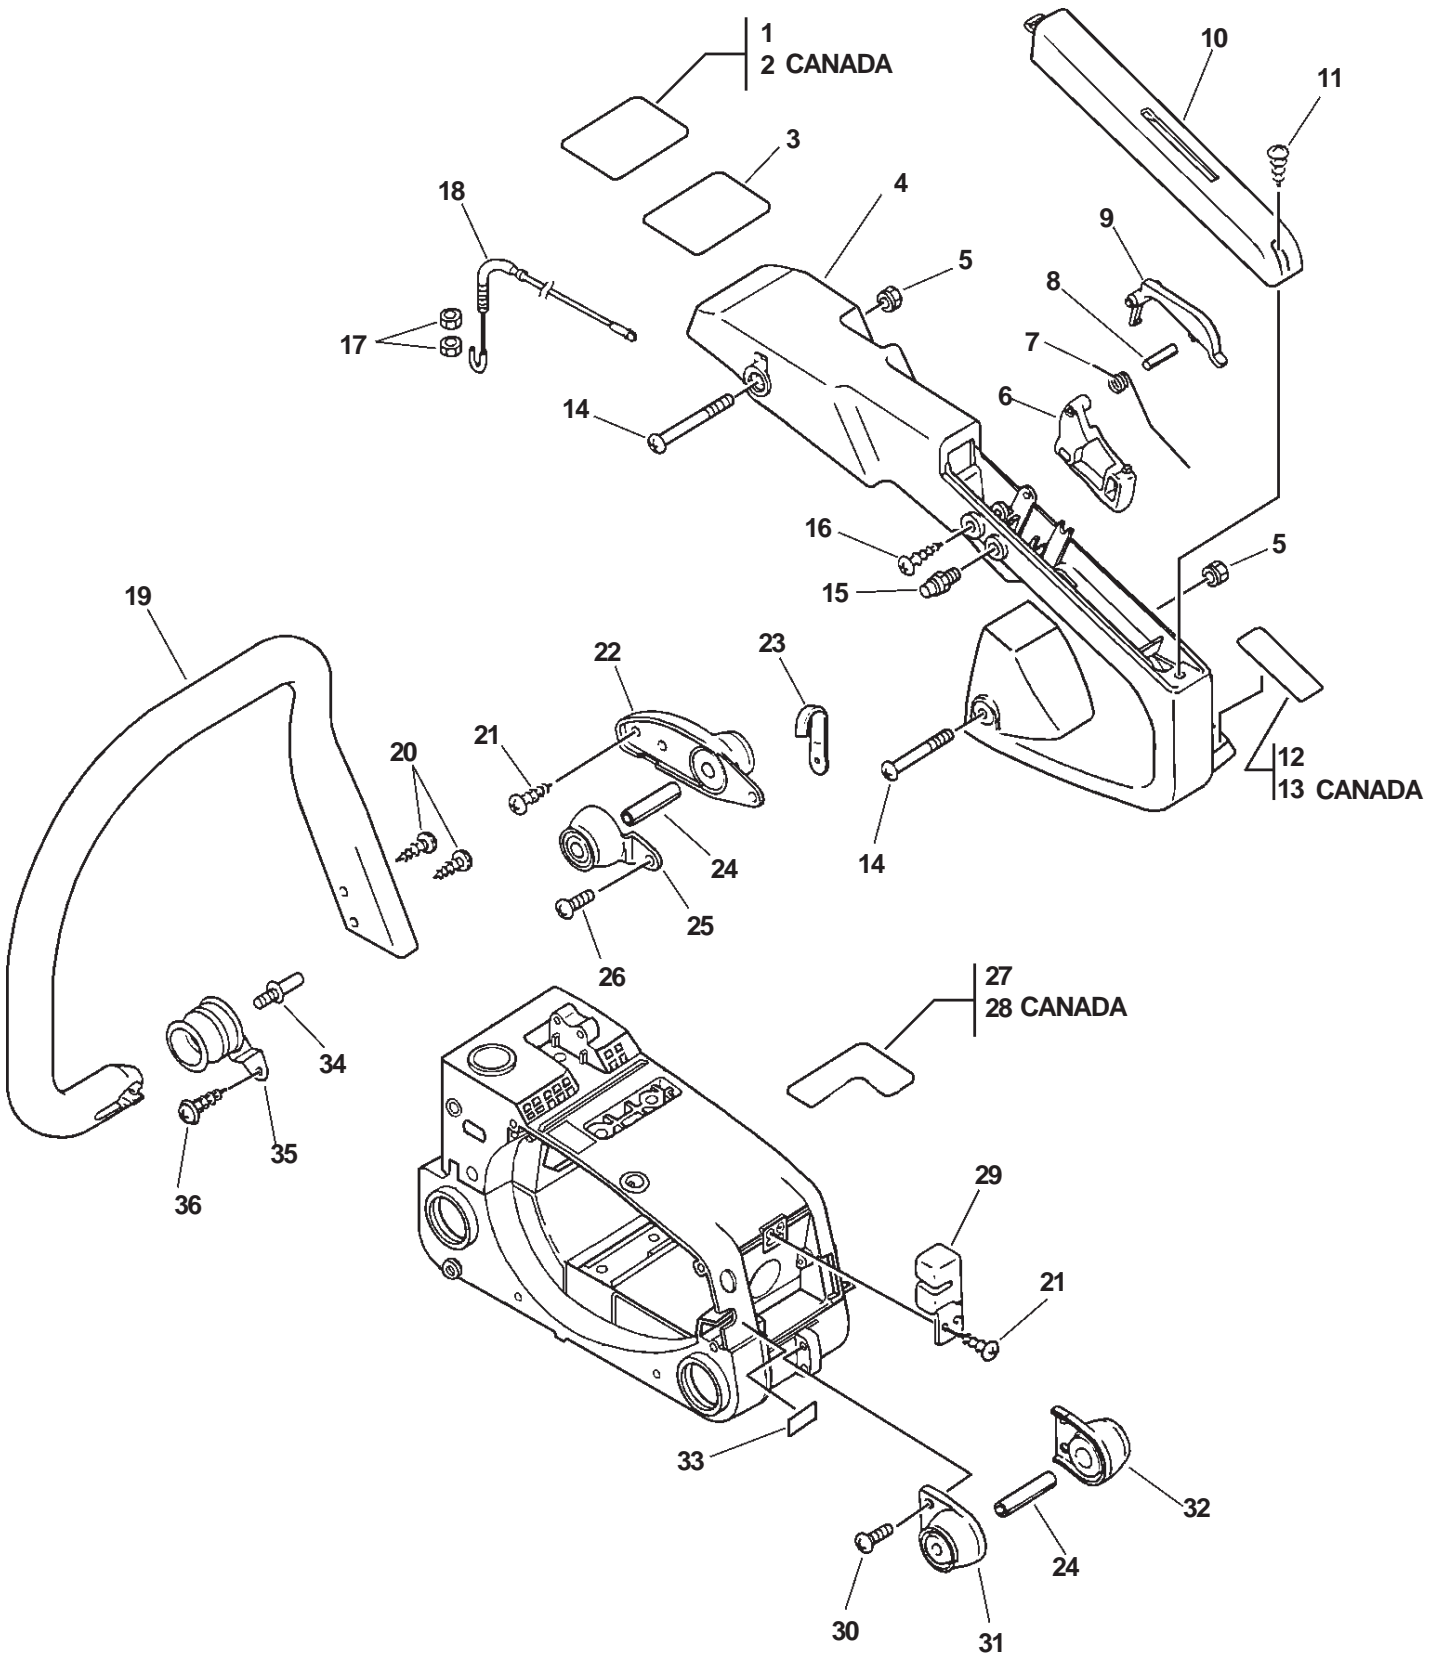

ITEM	PART NUMBER	QTY	DESCRIPTION	REMARKS
1	89019130131	1	LABEL, KICK BACK	
2	89035339530	1	LABEL, KICK BACK	CANADA MODELS
3	89017639431	1	LABEL, NOISE	CANADA MODELS
4	35111039431	1	HANDLE, REAR	
5	90051600005	2	FLANGE NUT 5	
6	17801039430	1	CONTROL, THROTTLE	
7	17809139430	1	SPRING, THROTTLE LOCKOUT	
8	90033040200	1	ROLLER, 4X19.8	
9	17809039430	1	LOCKOUT, THROTTLE	
10	35115539430	1	COVER, HANDLE	
11	90025604022	1	SCREW 4X22	
12	89022839131	1	LABEL, CAUTION - SPANISH	
13	89032439630	1	LABEL, CAUTION - FRENCH	CANADA MODELS
14	90023805057	2	SCREW 5X57	
15	17830237930	1	LATCH, THROTTLE	
16	90025304025	1	SCREW 4X25	
17	90050200006	2	NUT 6	
18	17800139430	1	CABLE, THROTTLE	
19	35161039430	1	HANDLE, FRONT	
20	90025305020	2	SCREW 5X20	
21	90023804014	4	SCREW 4X14	
22	10091039430	1	CUSHION - UPPER	
23	15911318430	1	CLIP	
24	10092439430	2	COLLAR, 5	
25	10091739431	1	CUSHION - UPPER	
26	90023804010	1	SCREW 4X10	
27	89011439433	1	LABEL, WARNING	
28	89035559532	1	LABEL, WARNING	CANADA MODELS
29	10092139430	1	CUSHION	
30	90025304014	2	SCREW 4X14	
31	35162139430	1	CUSHION - LOWER	
32	35162439430	1	CUSHION - LOWER	
33	89015737330	1	LABEL, SWITCH	
34	10091533930	1	SCREW	
35	10091035630	1	CUSHION	
36	90025604016	1	SCREW 4X16