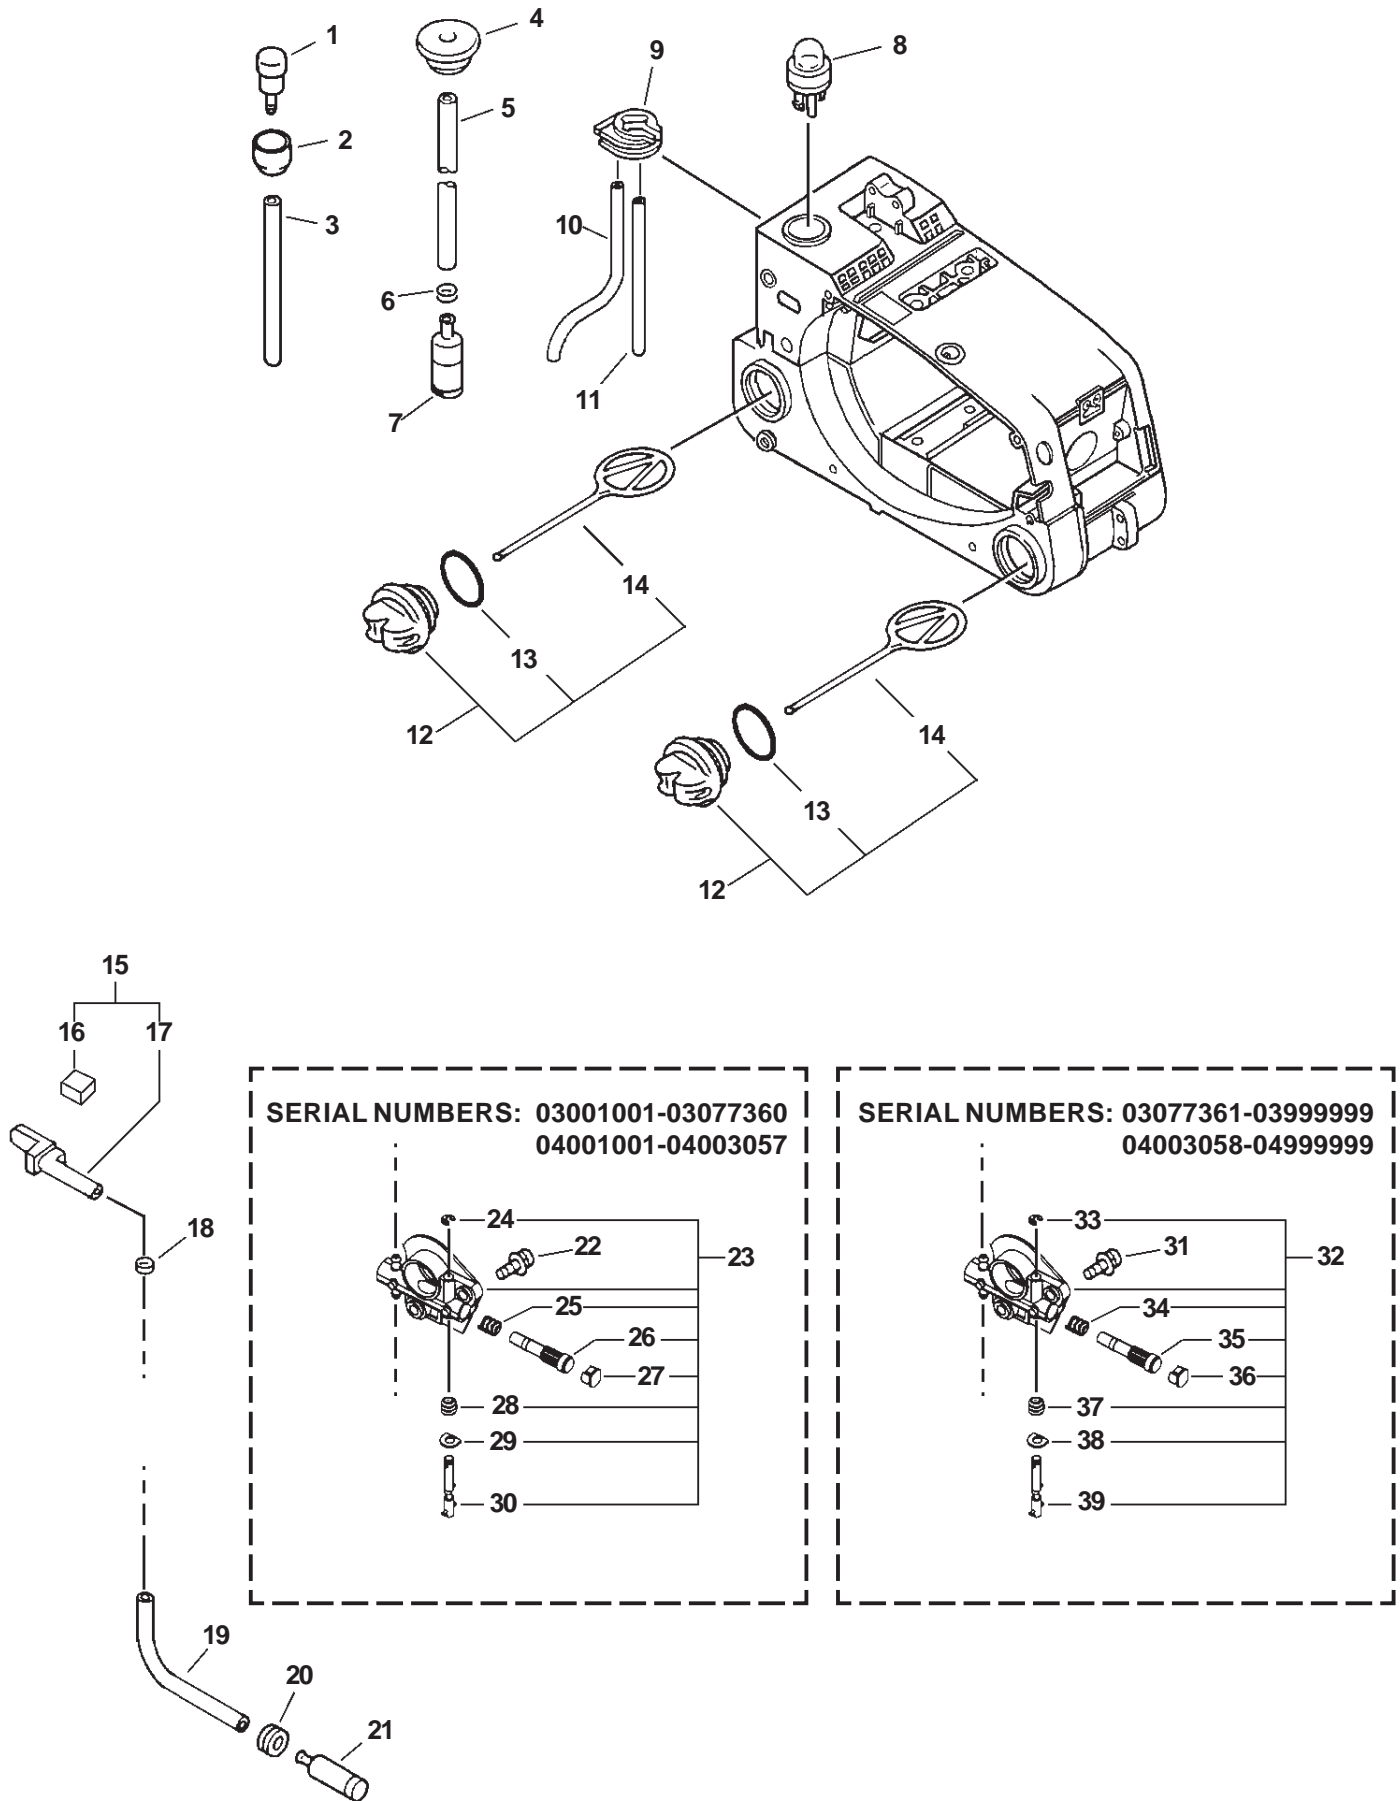

ITEM	PART NUMBER	QTY	DESCRIPTION	REMARKS
1	A356000030	1	VALVE, CHECK	
2	13132839130	1	COVER, VENT	
3	13201004920	1	PIPE, VENT - 3X5X150mm	BULK OPTION: 90014
4	13211539130	1	GROMMET, FUEL	
5	13201239130	1	PIPE, FUEL - 3X6X160mm	BULK OPTION: 90015
6	13201326630	1	CLIP	
7	13120507320	1	FILTER, FUEL	
8	12318139130	1	PUMP, PURGE	
9	13275839130	1	BRACKET, PUMP	
10	13271639130	1	PIPE, RETURN - 2X4X42mm	BULK OPTION: 90018
11	13131239130	1	PIPE, PURGE - 3X5X70mm	BULK OPTION: 90014
12	43600139231	2	CAP, TANK	INCLUDES ITEMS 13-14
13	90072100025	2	O-RING 25	
14	13105119830	2	CLIP, FUEL CAP	
15	43720139131	1	PIPE KIT	INCLUDES ITEM 16-17
16	43724439130	1	PAD, FOAM	
17	43721139133	1	PIPE, OIL	
18	13201326630	1	CLIP	
19	V471000110	1	PIPE - 3X6X115mm	BULK OPTION: 90015
20	V137000010	1	GROMMET	
21	43620502832	1	STRAINER, OIL	
22	90023505012	2	SCREW 5X12	
23	43700239130	1	AUTO-OILER ASY	INCLUDES ITEM 24-30
24	12312715030	1	CLIP	
25	43701938330	1	SPRING	
26	43702437330	1	PLUNGER	
27	43706237330	1	CAP, OIL PUMP	
28	43701537330	1	SPRING	
29	43702937330	1	WASHER	
30	43701639130	1	NEEDLE, ADJUST	
31	90023505012	2	SCREW 5X12	
32	C022000010	1	AUTO-OILER ASY	INCLUDES ITEM 33-39
33	12532715130	1	CLIP	
34	P022010660	1	SPRING	
35	P022010650	1	PLUNGER	
36	P022010640	1	CAP, OIL PUMP	
37	P022010670	1	SPRING	
38	43702937330	1	WASHER	
39	P022010680	1	NEEDLE, ADJUST	

BOLD Indicates New Part