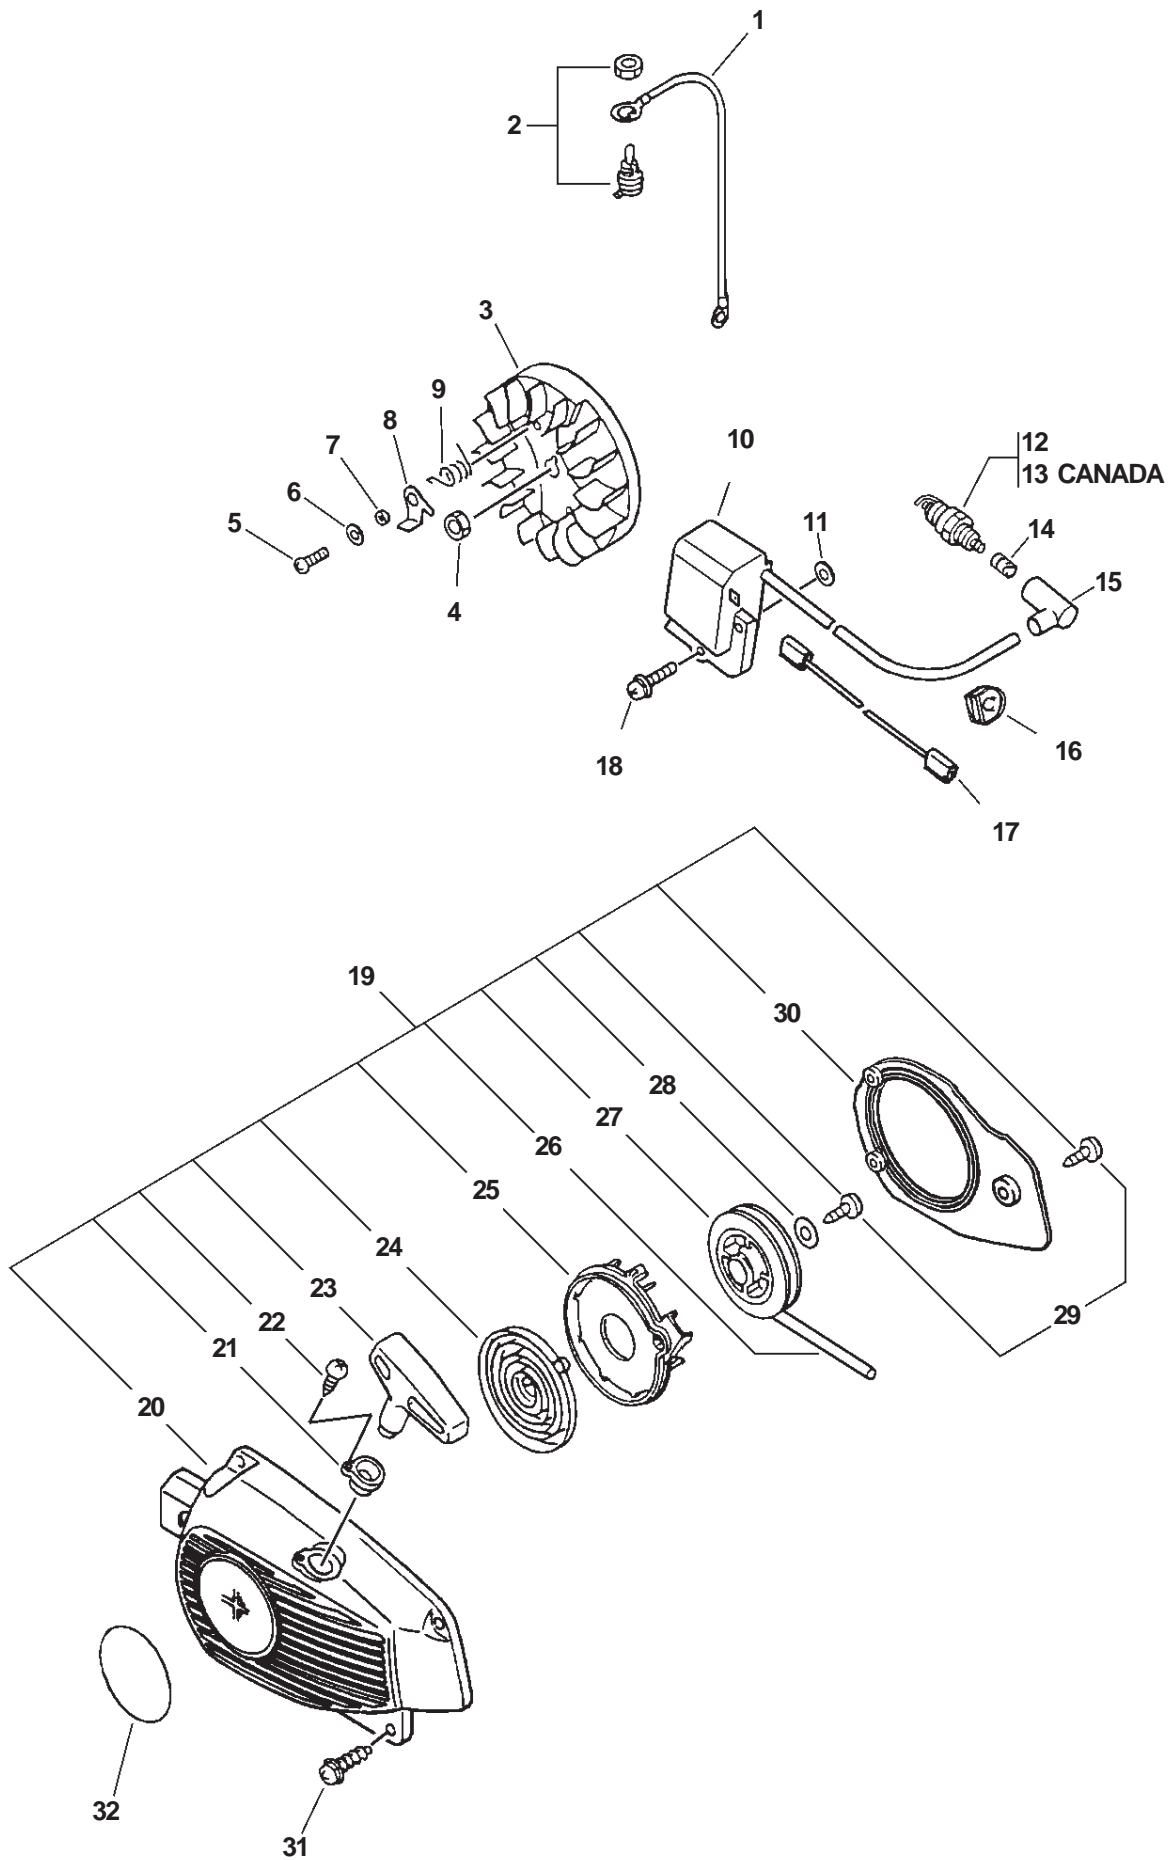

ITEM	PART NUMBER	QTY	DESCRIPTION	REMARKS
<u>OPTIONAL ENGINE REPOWER</u>				
1	SB1052	1	SHORT BLOCK	INCLUDES ITEMS 2-13
2	P021002021	1	CRANKCASE SET	INCLUDES ITEM 3
3	90023805025	4	SCREW 5X25	
4	10000039130	1	PISTON KIT	INCLUDES ITEMS 5-9
5	10001146430	1	RING, PISTON	
6	10001315330	1	PIN, PISTON	
7	10001504630	2	CIRCLIP, PISTON PIN	
8	17501203930	1	BEARING, NEEDLE	
9	10001411520	2	SPACER, PISTON PIN	
10	P021007231	1	CRANKSHAFT ASY	INCLUDES ITEMS 11-13
11	V505000010	2	OIL SEAL	
12	9403536201	2	BEARING, BALL 6201	
13	43706338330	1	GEAR, WORM	
14	10014239130	1	WOODRUFF KEY	
15	9111005016	4	BOLT 5X16	
16	A190000021	1	COVER, ENGINE	
17	43301103931	2	STUD, GUIDE BAR	
18	13033639530	1	PLUG	
19	12902339131	1	GROMMET, IDLE	
20	10403439130	1	PLUG	
21	17881039630	1	GROMMET, CHOKE	
22	43611413930	1	VALVE, CHECK	
23	10402939230	1	COVER- TOP	
24	16391139130	1	PLUG	
25	90025604016	1	SCREW 4X16	
26	10404439230	1	COVER- BOTTOM	
27	89016739230	1	LABEL, PURGE PUMP	
28	89016006361	1	LABEL, HOT	