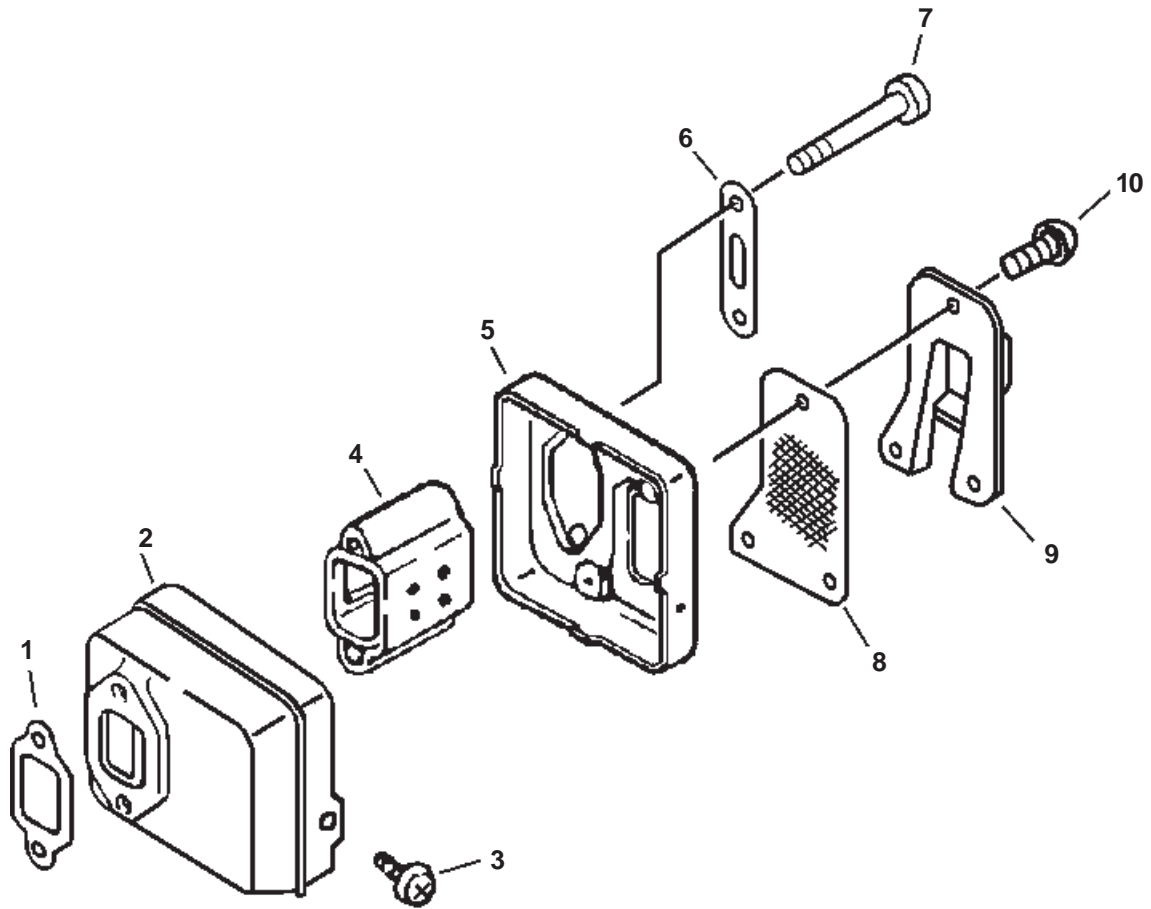

S/N: 03010001-03105613

S/N: 04001001-04003121

ITEM	PART NUMBER	QTY	DESCRIPTION	REMARKS
1	14551013931	1	GASKET, EXHAUST	
2	14585813931	1	MUFFLER	
3	90025004008	1	SCREW 4X8	
4	14585913930	1	SILENCER	
5	14586135530	1	LID, MUFFLER	
6	14564213930	1	PLATE, EYE	
7	10102313930	2	FLANGE BOLT	
8	14586213931	1	SCREEN, MUFFLER	
9	14587635530	1	GUIDE, EXHAUST	
10	90025004008	3	SCREW 4X8