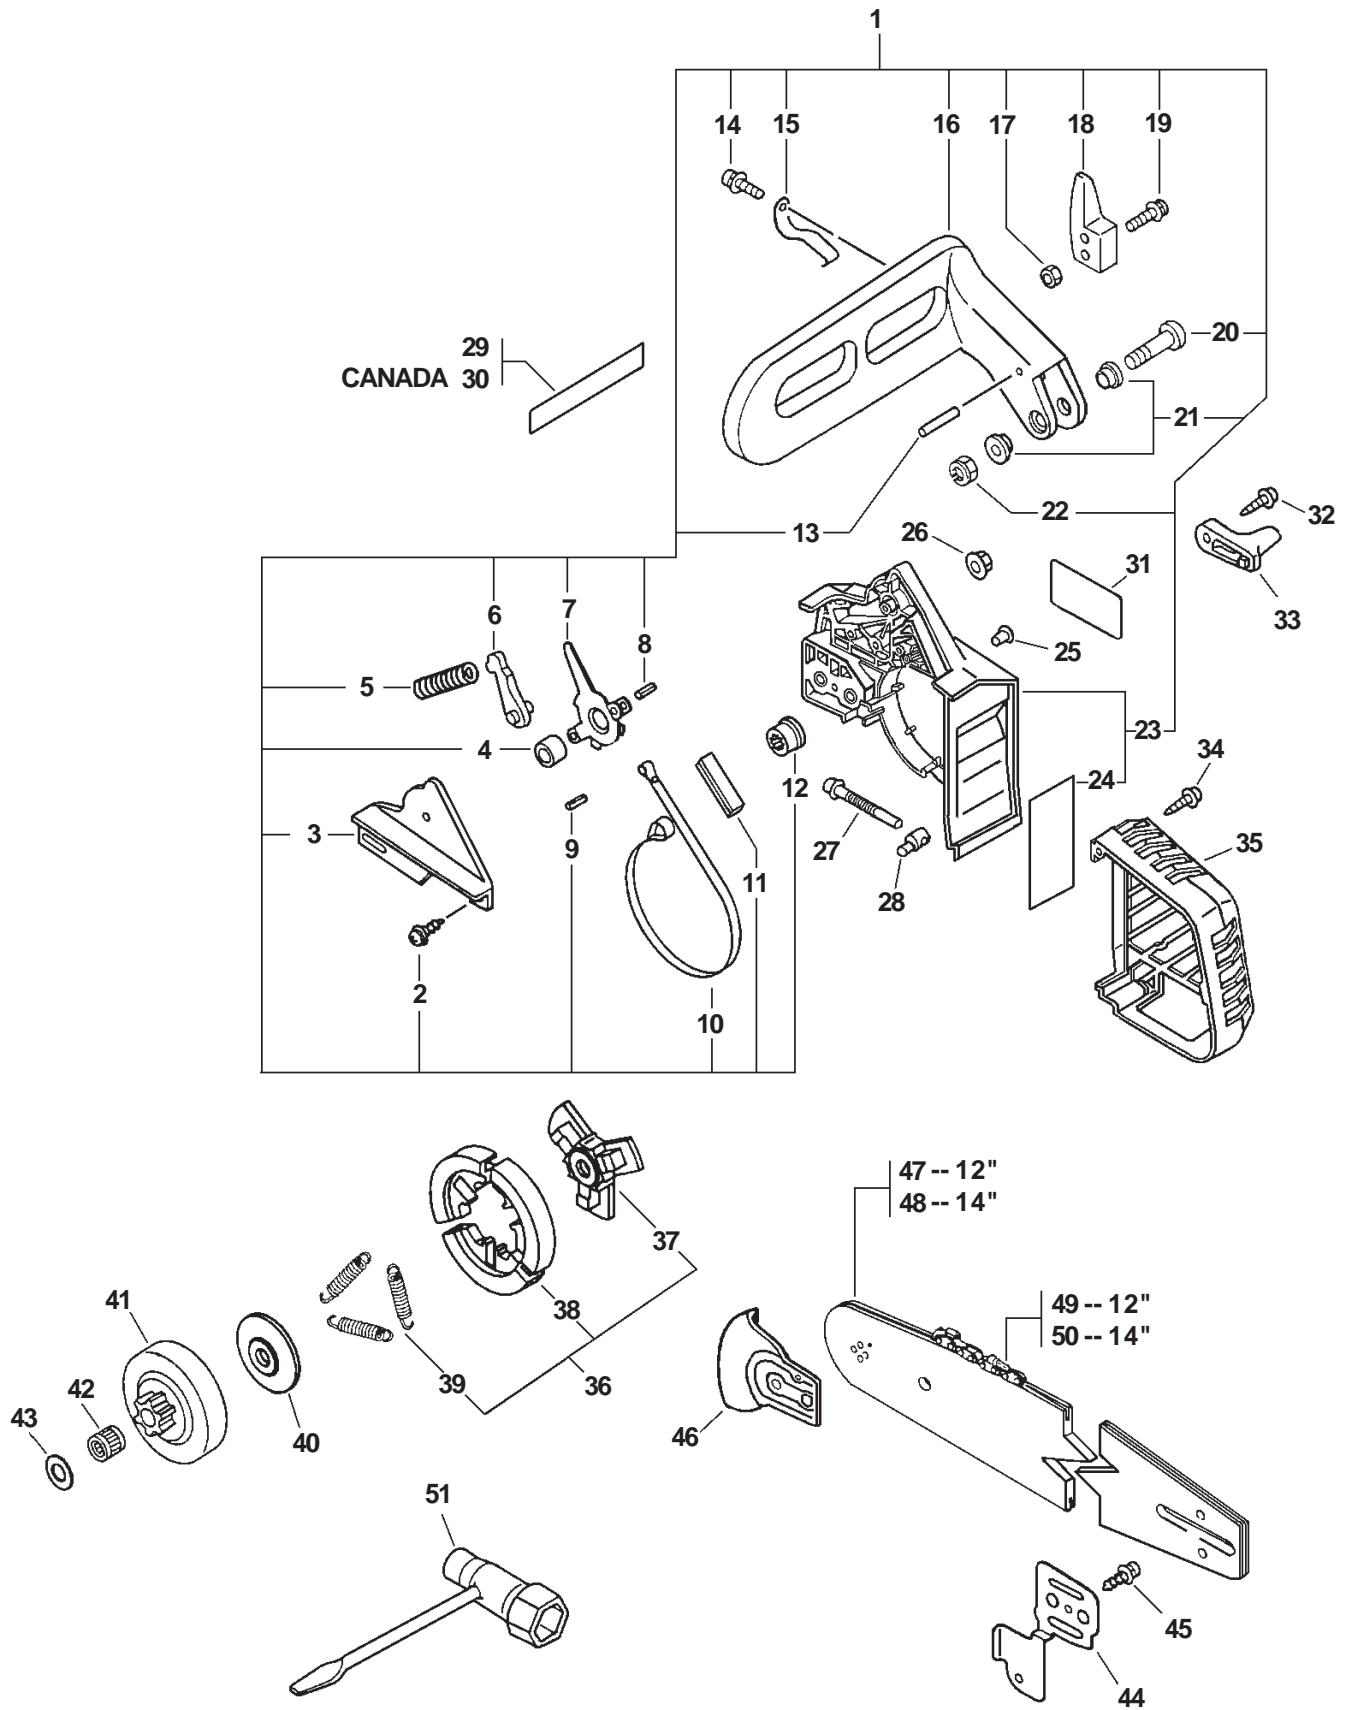

ITEM	PART NUMBER	QTY	DESCRIPTION	REMARKS
1	C032000061	1	CHAIN BRAKE ASY	INCLUDES ITEM 2-24
2	90025304012	3	SCREW 4X12	
3	43331039530	1	COVER, BRAKE	
4	43311635430	1	SPACER 8	
5	43312235430	1	SPRING, BRAKE	
6	43320935430	1	STOPPER, BRAKE	
7	43320835431	1	CONNECTOR, BRAKE	
8	90033040088	1	ROLLER 4X8.8	
9	90034225012	1	SPRING PIN 2.5X12	
10	43312339530	1	BAND, BRAKE	
11	43331232630	1	COVER, SEAL	
12	43314235430	1	ADJUSTER, BRAKE	
13	90033040238	1	ROLLER, 4X23.8	
14	90025304010	1	SCREW 4X10	
15	43311439130	1	SPRING	
16	43314739430	1	LEVER, BRAKE	
17	90050000004	2	NUT 4	
18	43317139130	1	WEIGHT, BRAKE	
19	90023804022	2	SCREW 4X22	
20	9131805032	1	SCREW 5X32	
21	43316739130	2	SPACER	
22	90056000005	1	LOCKNUT	
23	C300000041	1	GUARD, SPROCKET	INCLUDES ITEM 24
24	V341000000	1	DEFLECTOR, HEAT	
25	V162000020	1	PLUG	
26	43301903933	2	FLANGE NUT 6	
27	43301639131	1	BOLT 5	
28	43301403931	1	TENSIONER, CHAIN	
29	X524001180	1	LABEL, BAR & CHAIN	
30	X524000810	1	LABEL, BAR & CHAIN	CANADA MODELS
31	X503005250	1	LABEL, MODEL	
32	90025305020	1	SCREW 5X20	
33	43302635430	1	CATCHER, CHAIN	
34	90025305020	2	SCREW 5X20	
35	A320000032	1	COVER, MUFFLER	
36	A056000070	1	CLUTCH ASY	INCLUDES ITEM 36-38
37	A552000020	1	HUB, CLUTCH	
38	P021005810	1	CLUTCH SHOE SET	
39	V451000470	3	SPRING, CLUTCH	
40	A551000010	1	PLATE, CLUTCH	
41	17500539132	1	DRUM, CLUTCH	
42	17501235630	1	BEARING, NEEDLE	
43	17501439130	1	WASHER, CLUTCH	
44	43301239131	1	PLATE, GUIDE	
45	90025304010	1	SCREW 4X10	
46	2894901	1	KICK GUARD KIT	
47	124374501	1	GUIDE BAR - 12" -- NARROW	
48	144375201	1	GUIDE BAR - 14" -- NARROW	
49	1907045	1	CHAIN - 12" (90SG-45) -- NARROW	
50	1907052	1	CHAIN - 14" (90SG-52) -- NARROW	
51	89541039130	1	WRENCH, W/SCREWDRIVER