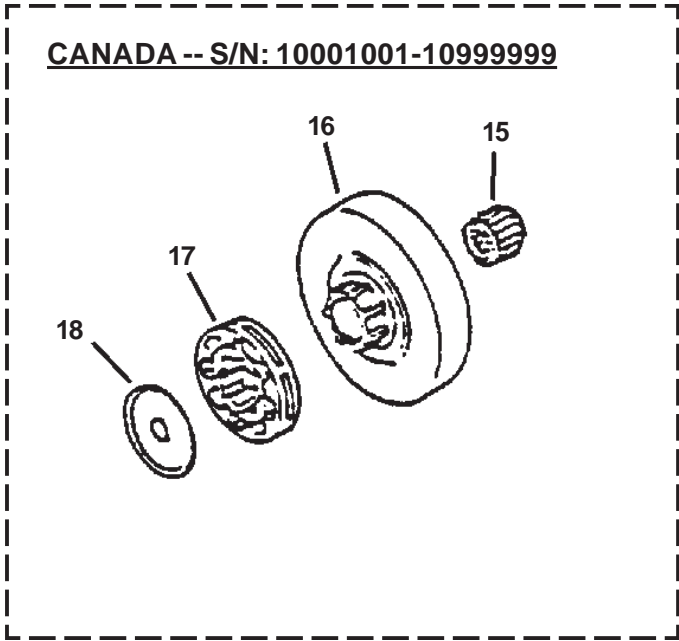

ITEM	PARTNUMBER	QTY	DESCRIPTION	REMARKS
1	35160638330	1	HANDLE, FRONT	
2	9114505020	2	BOLT, TAPPING	
3	9114505016	2	BOLT, TAPPING	
4	13211504920	1	GROMMET	
5	13201038331	1	PIPE, FUEL - 3X6X165mm	BULK OPTION: 90015
6	13120519830	1	FILTER, FUEL	
7	13201326630	1	CLIP	
8	90025304014	1	SCREW, 4X14	
9	35115535430	1	COVER, HANDLE	
10	17809037930	1	LOCKOUT, THROTTLE CONTROL	
11	C450000000	1	TRIGGER, THROTTLE	
12	17804335430	1	SPRING, THROTTLE RETURN	
13	90034540030	1	PIN, SPRING 4X30	
14	P021006600	1	REAR HANDLE ASY	INCLUDES ITEMS 15-18
15	13130056430	1	VALVE, CHECK	
16	13132840630	1	COVER, VENT	
17	13201326630	1	CLIP	
18	13201239330	1	PIPE, W/GROMMET	
19	10091838330	2	CAP, CUSHION	
20	10091532530	2	BOLT	
21	10092138330	2	CUSHION	
22	10091038330	2	CUSHION	
23	17830237930	1	LATCH, THROTTLE	
24	13100437931	1	FUEL TANK CAP ASY	INCLUDES ITEMS 25-26
25	13105119830	1	LINK	
26	90072000022	1	O-RING 22	
27	35111119830	1	GRIP, HANDLE	

CLUTCH ASSEMBLY

CLUTCH DRUM

ITEM	PARTNUMBER	QTY	DESCRIPTION	REMARKS
<u>S/N: 08001001-08007504</u>				
1	17500059531	1	CLUTCH ASY	INCLUDES ITEMS 2-5
2	17501659530	1	HUB, CLUTCH	
3	17501859530	1	SPRING, CLUTCH	
4	17500259531	1	CLUTCH SHOE SET	
5	17502259530	3	SPRING, FLAT	
6	17501959530	1	PLATE, CLUTCH	
<u>S/N: 08007505-10999999</u>				
7	A056000120	1	CLUTCH ASY	INCLUDES ITEM 9-11
8	A552000060	1	HUB, CLUTCH	
9	P021007050	1	CLUTCH SHOE SET	
10	V451000500	3	SPRING, CLUTCH	
11	17501939430	1	PLATE, CLUTCH	
<u>US -- S/N: 08001001-08999999</u>				
12	17501200831	1	BEARING, NEEDLE	
13	A556000171	1	DRUM, CLUTCH	
14	17501938330	1	PLATE, CLUTCH	
<u>CANADA -- S/N: 10001001-10999999</u>				
15	17501214630	1	BEARING, NEEDLE	
16	17510535430	1	DRUM, CLUTCH	
17	17511412530	1	RIM, SPROCKET	
18	17501938330	1	PLATE, CLUTCH	