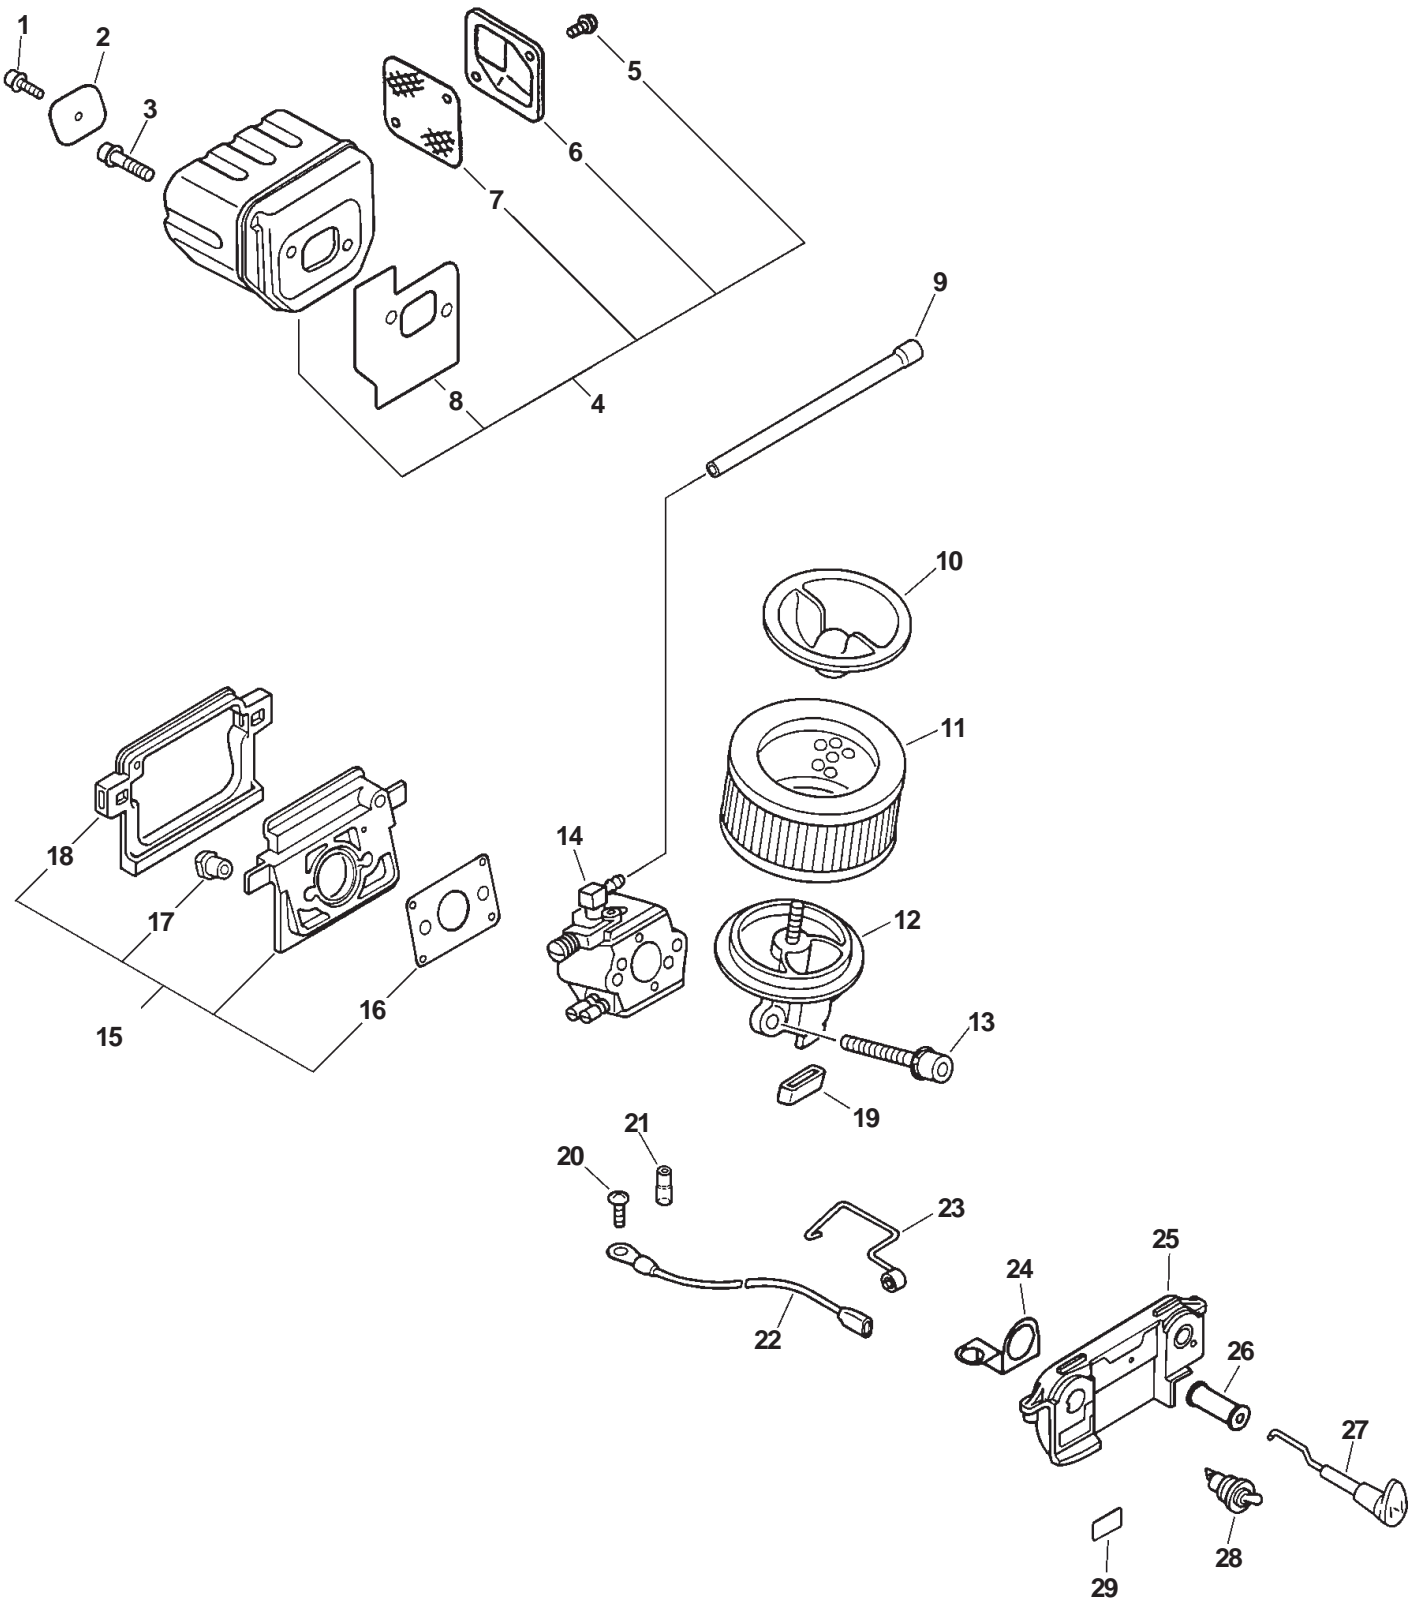

ITEM	PARTNUMBER	QTY	DESCRIPTION	REMARKS
1	90010504006	1	BOLT, 4X6	
2	14571160631	1	PLATE	
3	90010505014	2	BOLT, 5X14	
4	P021006591	1	MUFFLER ASY	INCLUDES ITEMS 5-8
5	90025004008	2	SCREW, 4X8	
6	A303000050	1	HOLDER, SCREEN	
7	14588439330	1	SCREEN	
8	V104000580	1	GASKET, MUFFLER	
9	13011038330	1	PIPE, IMPULSE	
10	13040538331	1	BRACKET, AIR CLEANER	
11	13031038331	1	FILTER, AIR	
12	13030138332	1	ELBOW, CARBURETOR	
13	90016205050	2	BOLT, 5X50	
14	12300039333	1	CARBURETOR --WT-416C	
15	13000038330	1	INSULATOR KIT	INCLUDES ITEMS 16-18
16	13001038330	1	GASKET, INTAKE	
17	13002033330	2	NUT	
18	13036638330	1	CUSHION	
19	13043038330	1	CUSHION	
20	90022004006	1	SCREW, 4X6	
21	C483000000	1	BOOT, CONNECTOR	
22	16201038331	1	LEAD, GROUND	
23	17801138331	1	ROD, THROTTLE	
24	16341338930	1	PLATE, SWITCH	
25	16381038932	1	BRACKET, SWITCH	
26	17881014532	1	GROMMET	
27	17851038330	1	ROD, CHOKE	
28	16340038330	1	SWITCH, IGNITION	
29	89015737330	1	LABEL, SWITCH