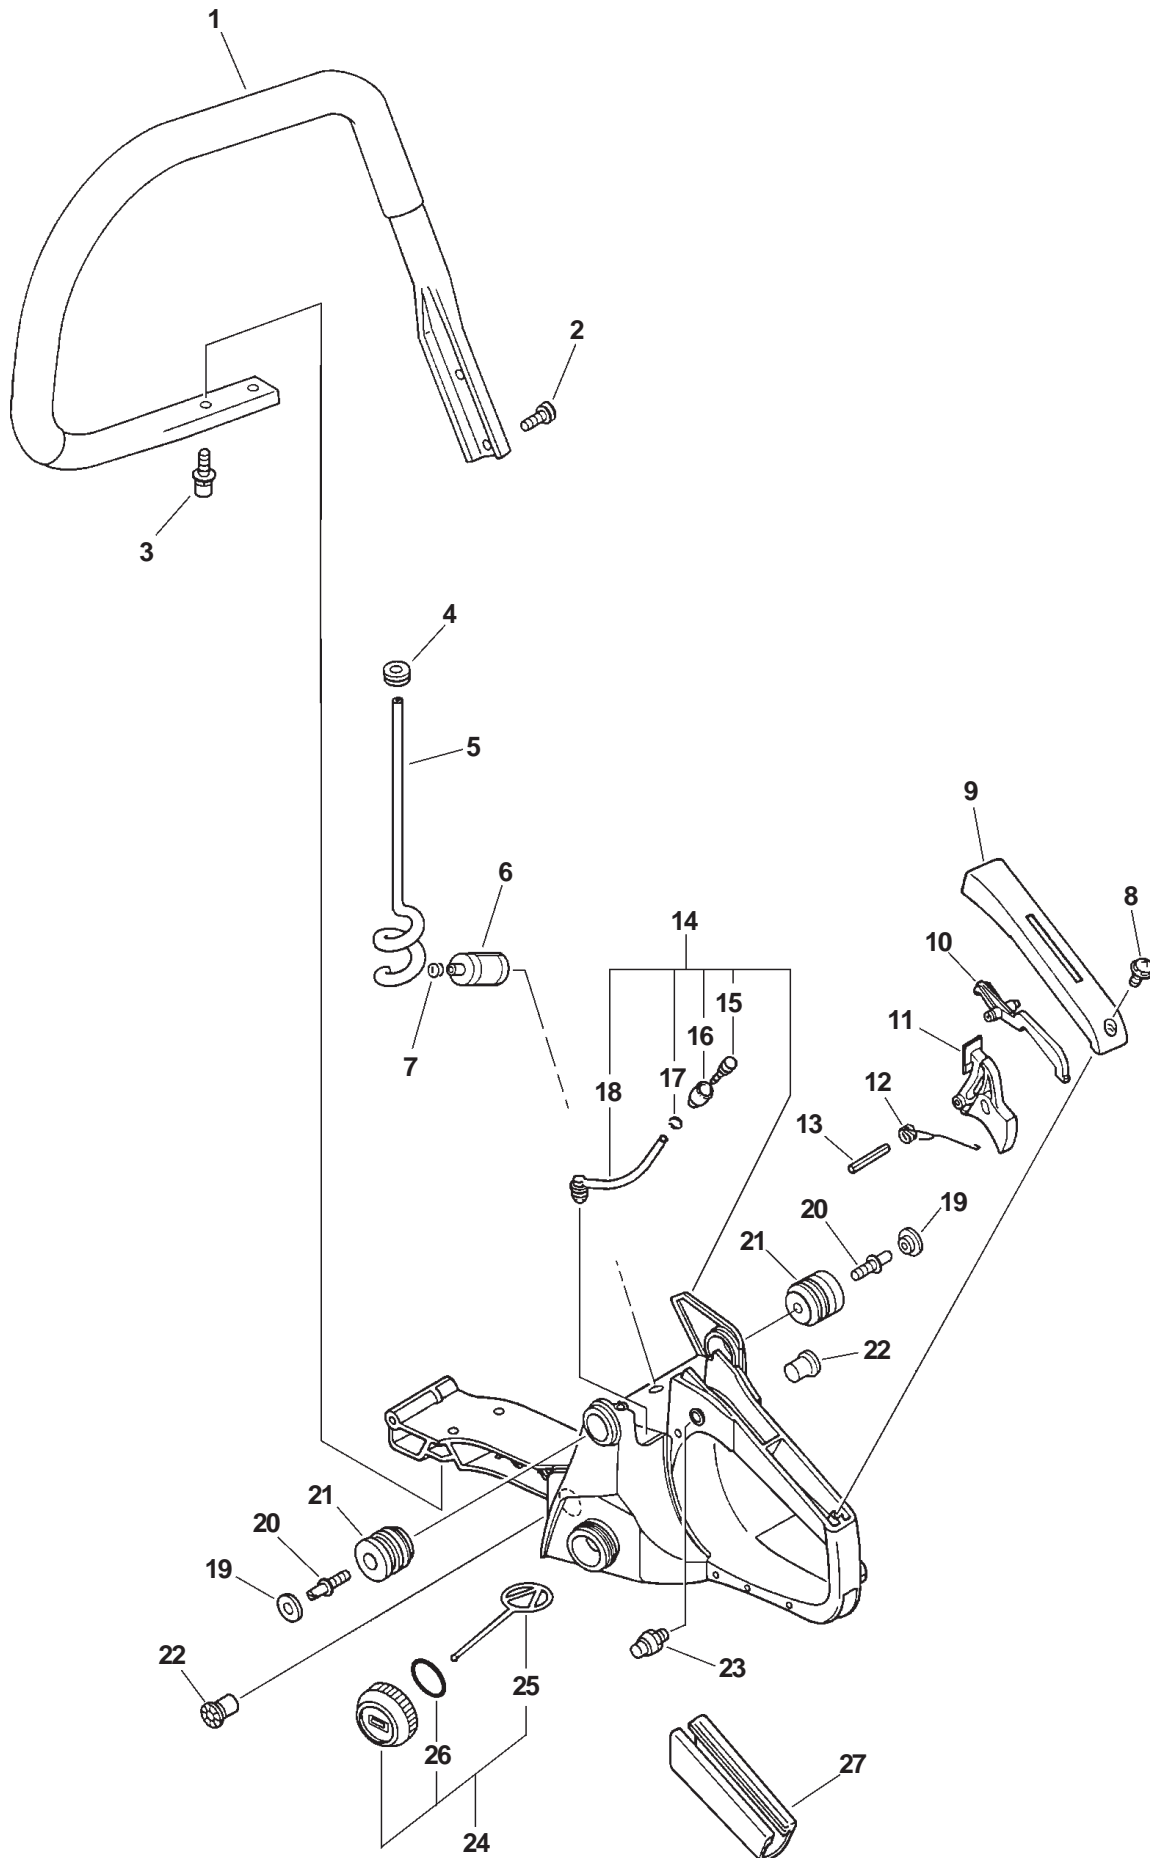

ITEM	PARTNUMBER	QTY	DESCRIPTION	REMARKS
1	35160638330	1	HANDLE, FRONT	
2	9114505020	2	BOLT, TAPPING	
3	9114505016	2	BOLT, TAPPING	
4	13211504920	1	GROMMET	
5	13201038331	1	PIPE, FUEL - 3X6X165mm	BULK OPTION: 90015
6	13120519830	1	FILTER, FUEL	
7	13201326630	1	CLIP	
8	90025304014	1	SCREW, 4X14	
9	35115535430	1	COVER, HANDLE	
10	17809037930	1	LOCKOUT, THROTTLE CONTROL	
11	C450000000	1	TRIGGER, THROTTLE	
12	17804335430	1	SPRING, THROTTLE RETURN	
13	90034540030	1	PIN, SPRING 4X30	
14	P021006600	1	REAR HANDLE ASY	INCLUDES ITEMS 15-18
15	13130056430	1	VALVE, CHECK	
16	13132840630	1	COVER, VENT	
17	13201326630	1	CLIP	
18	13201239330	1	PIPE, W/GROMMET	
19	10091838330	2	CAP, CUSHION	
20	10091532530	2	BOLT	
21	10092138330	2	CUSHION	
22	10091038330	2	CUSHION	
23	17830237930	1	LATCH, THROTTLE	
24	13100437931	1	FUEL TANK CAP ASY	INCLUDES ITEMS 25-26
25	13105119830	1	LINK	
26	90072000022	1	O-RING 22	
27	35111119830	1	GRIP, HANDLE