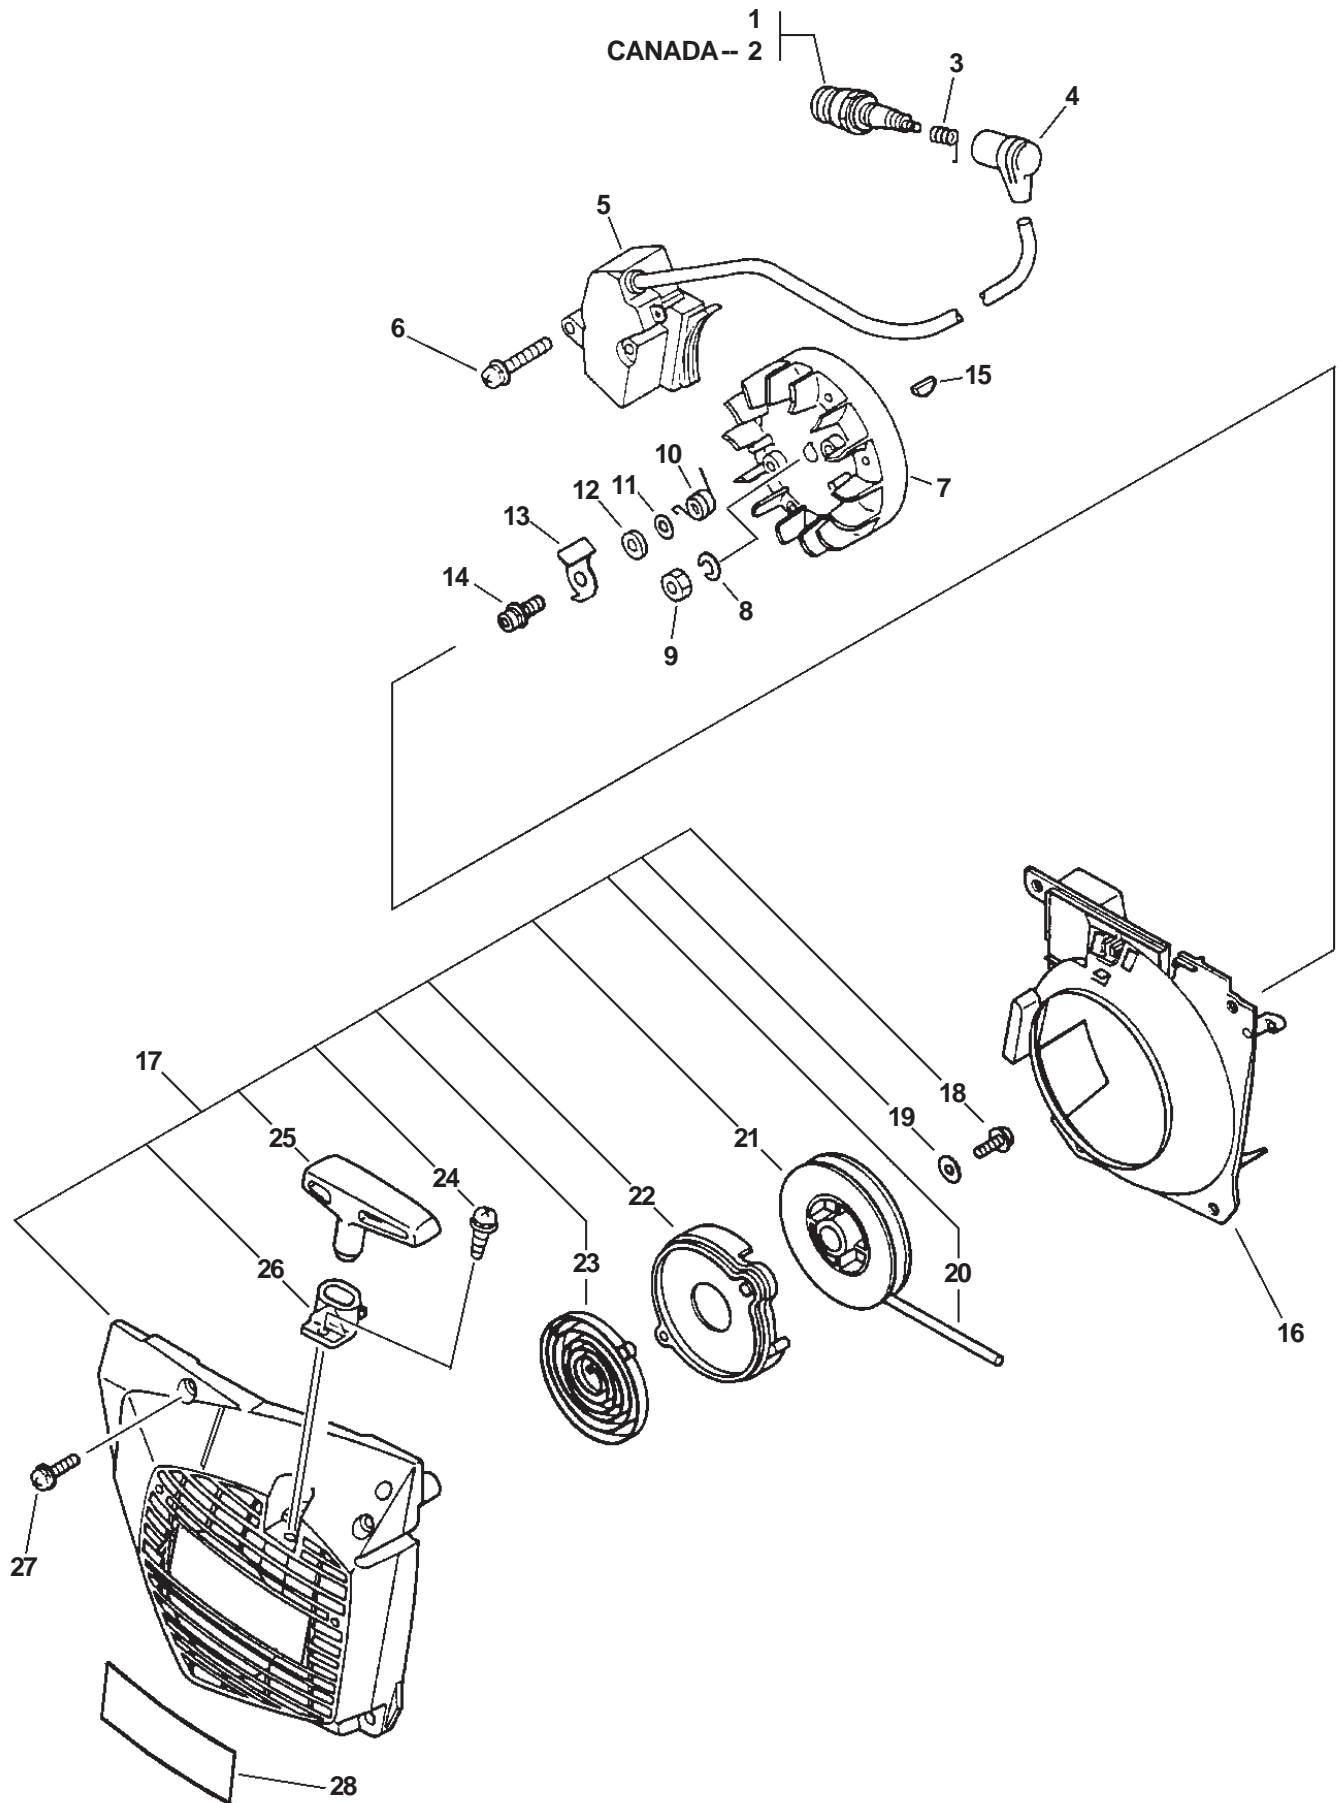

ITEM	PARTNUMBER	QTY	DESCRIPTION	REMARKS
OPTIONAL ENGINE REPOWER				
1	SB1082	1	SHORT BLOCK	INCLUDES ITEM 2-14
2	P021006560	1	CRANKCASE SET	INCLUDES ITEM 3-4
3	V100000130	1	GASKET, CYLINDER	
4	90016205055	4	BOLT 5X55	
5	P021006550	1	PISTON KIT	INCLUDES ITEMS 6-10
6	10001138930	2	RING, PISTON	
7	V607000000	1	PIN, PISTON	
8	10001503931	2	CIRCLIP, PISTON PIN	
9	10001235430	1	BEARING, NEEDLE	
10	10001419730	2	SPACER, PISTON PIN	
11	P021006541	1	CRANKSHAFT ASY	INCLUDES ITEMS 12-14
12	V505000010	2	SEAL, OIL	
13	9403536201	1	BEARING, BALL 6201	
14	43706338330	1	GEAR, WORM	
15	90016205022	4	BOLT 5X22	
16	90023805012	2	SCREW 5X12	
17	13051039932	1	ADAPTER, INTAKE	
18	13001639930	1	GASKET, INTAKE	
19	P021006570	1	CYLINDER COVER ASY	INCLUDES ITEMS 20-22
20	16389038330	3	BOLT 5	
21	10157938330	1	PLATE, WIND PROOF	
22	90058000004	1	PUSH, RING	
23	89019130131	1	LABEL, KICK BACK	
23	X505000450	1	LABEL, KICK BACK	CANADA MODELS
23	X505000460	1	LABEL, KICK BACK (FRENCH)	CANADA MODELS
24	X524000400	1	LABEL, BAR & CHAIN	
24	X524001170	1	LABEL, BAR & CHAIN	CANADA MODELS
25	X503005160	1	LABEL, MODEL -- CS-440	
26	89017639431	1	LABEL, NOISE	CANADA MODELS
27	89032439630	1	LABEL, CAUTION	CANADA MODELS
28	43722938331	1	PIPE	
29	43700238330	1	AUTO-OILER ASY	
30	90022304016	2	SCREW	
31	17531038330	1	PLATE, SEAL	
32	13201326630	1	CLIP	
33	43721038330	1	PIPE, FUEL	
34	13211512330	1	GROMMET	
35	43620514730	1	STRAINER, OIL	
36	43300019831	1	CHAIN CATCHER KIT	INCLUDES ITEM 37
37	90022005018	1	SCREW 5X18	
38	10092138330	2	CUSHION	
39	10091533930	2	SCREW	
40	10091838330	2	CAP, CUSHION	
41	P021003100	1	COVER, ENGINE	INCLUDES ITEMS 42-44
42	43301119830	2	STUD, GUIDE BAR	
43	10021503930	2	PIN, DOWEL	
44	43601838330	2	PIN, DOWEL	
45	43301419830	1	TENSIONER	
46	43301638330	1	SCREW, TENSIONER	
47	43304539331	1	COVER	
48	90023805016	3	SCREW 5X16	
49	43600539332	1	OIL TANK ASY	INCLUDES ITEMS 50-53
50	43601938330	1	GASKET, OIL TANK	
51	90016304016	3	BOLT 4X16	
52	43601838330	1	PIN, DOWEL	
53	43611413930	1	VALVE, CHECK	
54	43600165630	1	TANK CAP ASY	INCLUDES ITEMS 55-56
55	13105119830	1	CONNECTOR, FUEL CAP	
56	90072502025	1	O-RING	