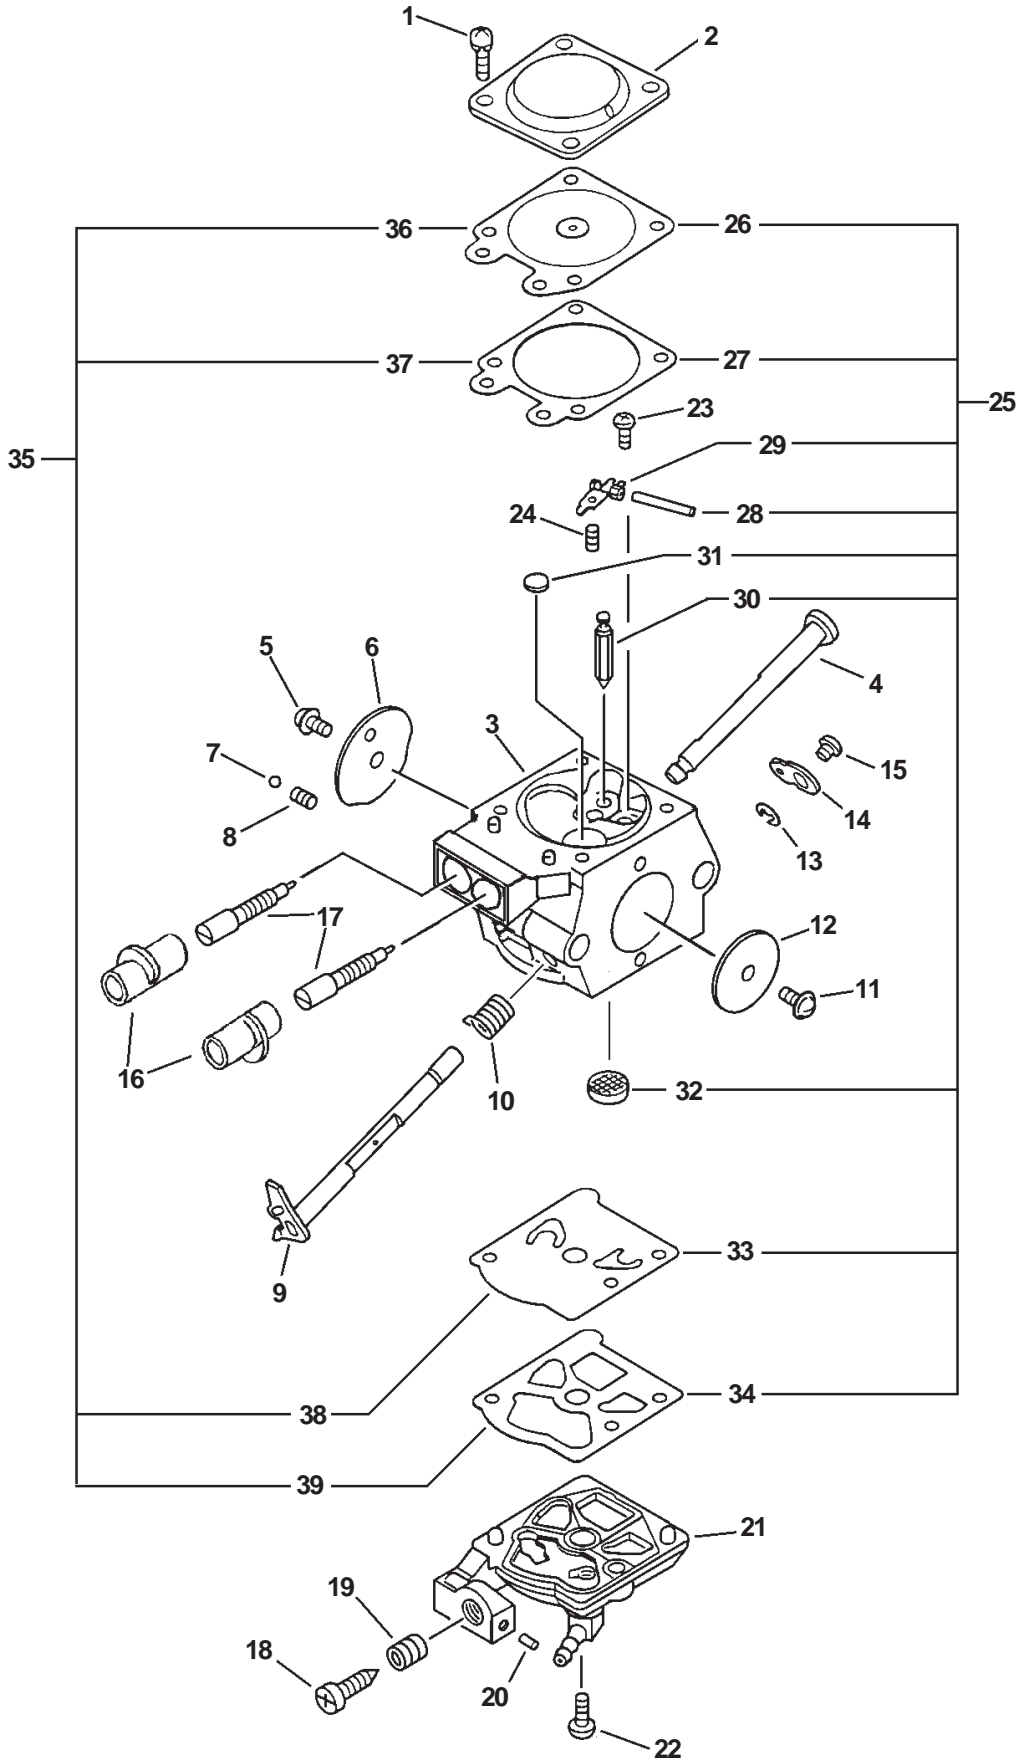

CLUTCH ASSEMBLY

CLUTCH DRUM

ITEM	PARTNUMBER	QTY	DESCRIPTION	REMARKS
<u>S/N: 08001001-08007504</u>				
1	17500059531	1	CLUTCH ASY	INCLUDES ITEMS 2-5
2	17501659530	1	HUB, CLUTCH	
3	17501859530	1	SPRING, CLUTCH	
4	17500259531	1	CLUTCH SHOE SET	
5	17502259530	3	SPRING, FLAT	
6	17501959530	1	PLATE, CLUTCH	
<u>S/N: 08007505-10999999</u>				
7	A056000120	1	CLUTCH ASY	INCLUDES ITEM 9-11
8	A552000060	1	HUB, CLUTCH	
9	P021007050	1	CLUTCH SHOE SET	
10	V451000500	3	SPRING, CLUTCH	
11	17501939430	1	PLATE, CLUTCH	
<u>US -- S/N: 08001001-08999999</u>				
12	17501200831	1	BEARING, NEEDLE	
13	A556000171	1	DRUM, CLUTCH	
14	17501938330	1	PLATE, CLUTCH	
<u>CANADA -- S/N: 10001001-10999999</u>				
15	17501214630	1	BEARING, NEEDLE	
16	17510535430	1	DRUM, CLUTCH	
17	17511412530	1	RIM, SPROCKET	
18	17501938330	1	PLATE, CLUTCH	