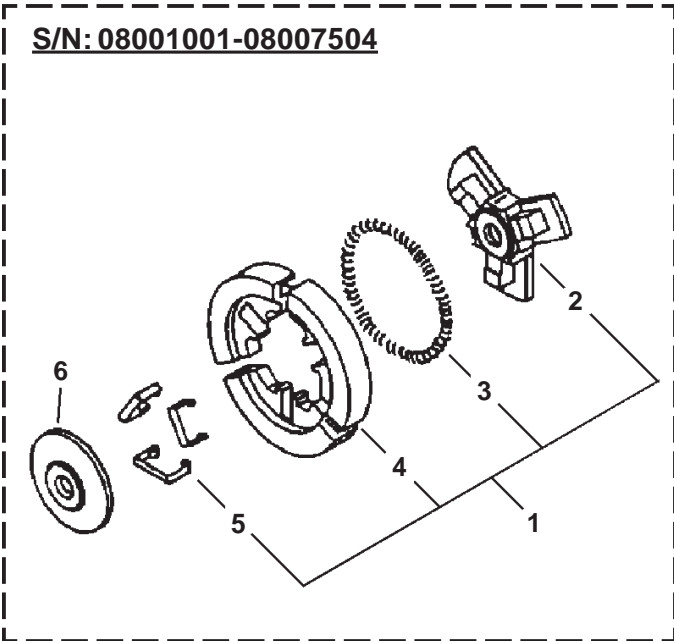

CLUTCH ASSEMBLY