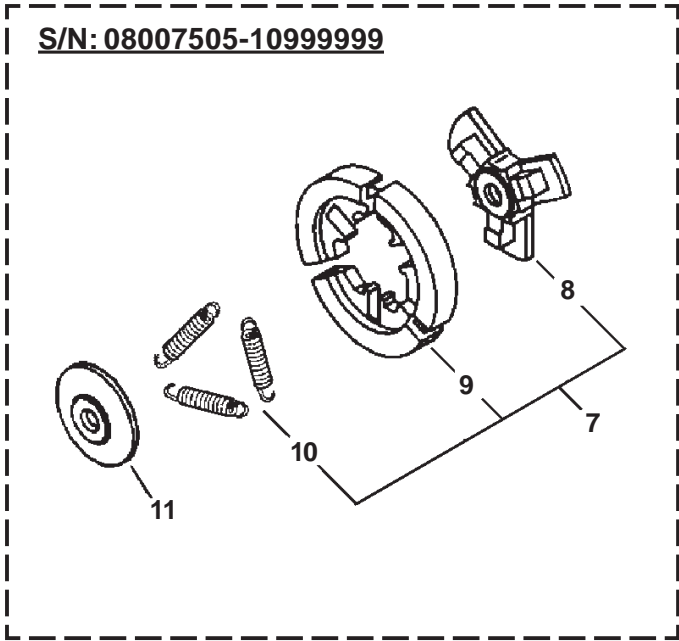

CLUTCH ASSEMBLY