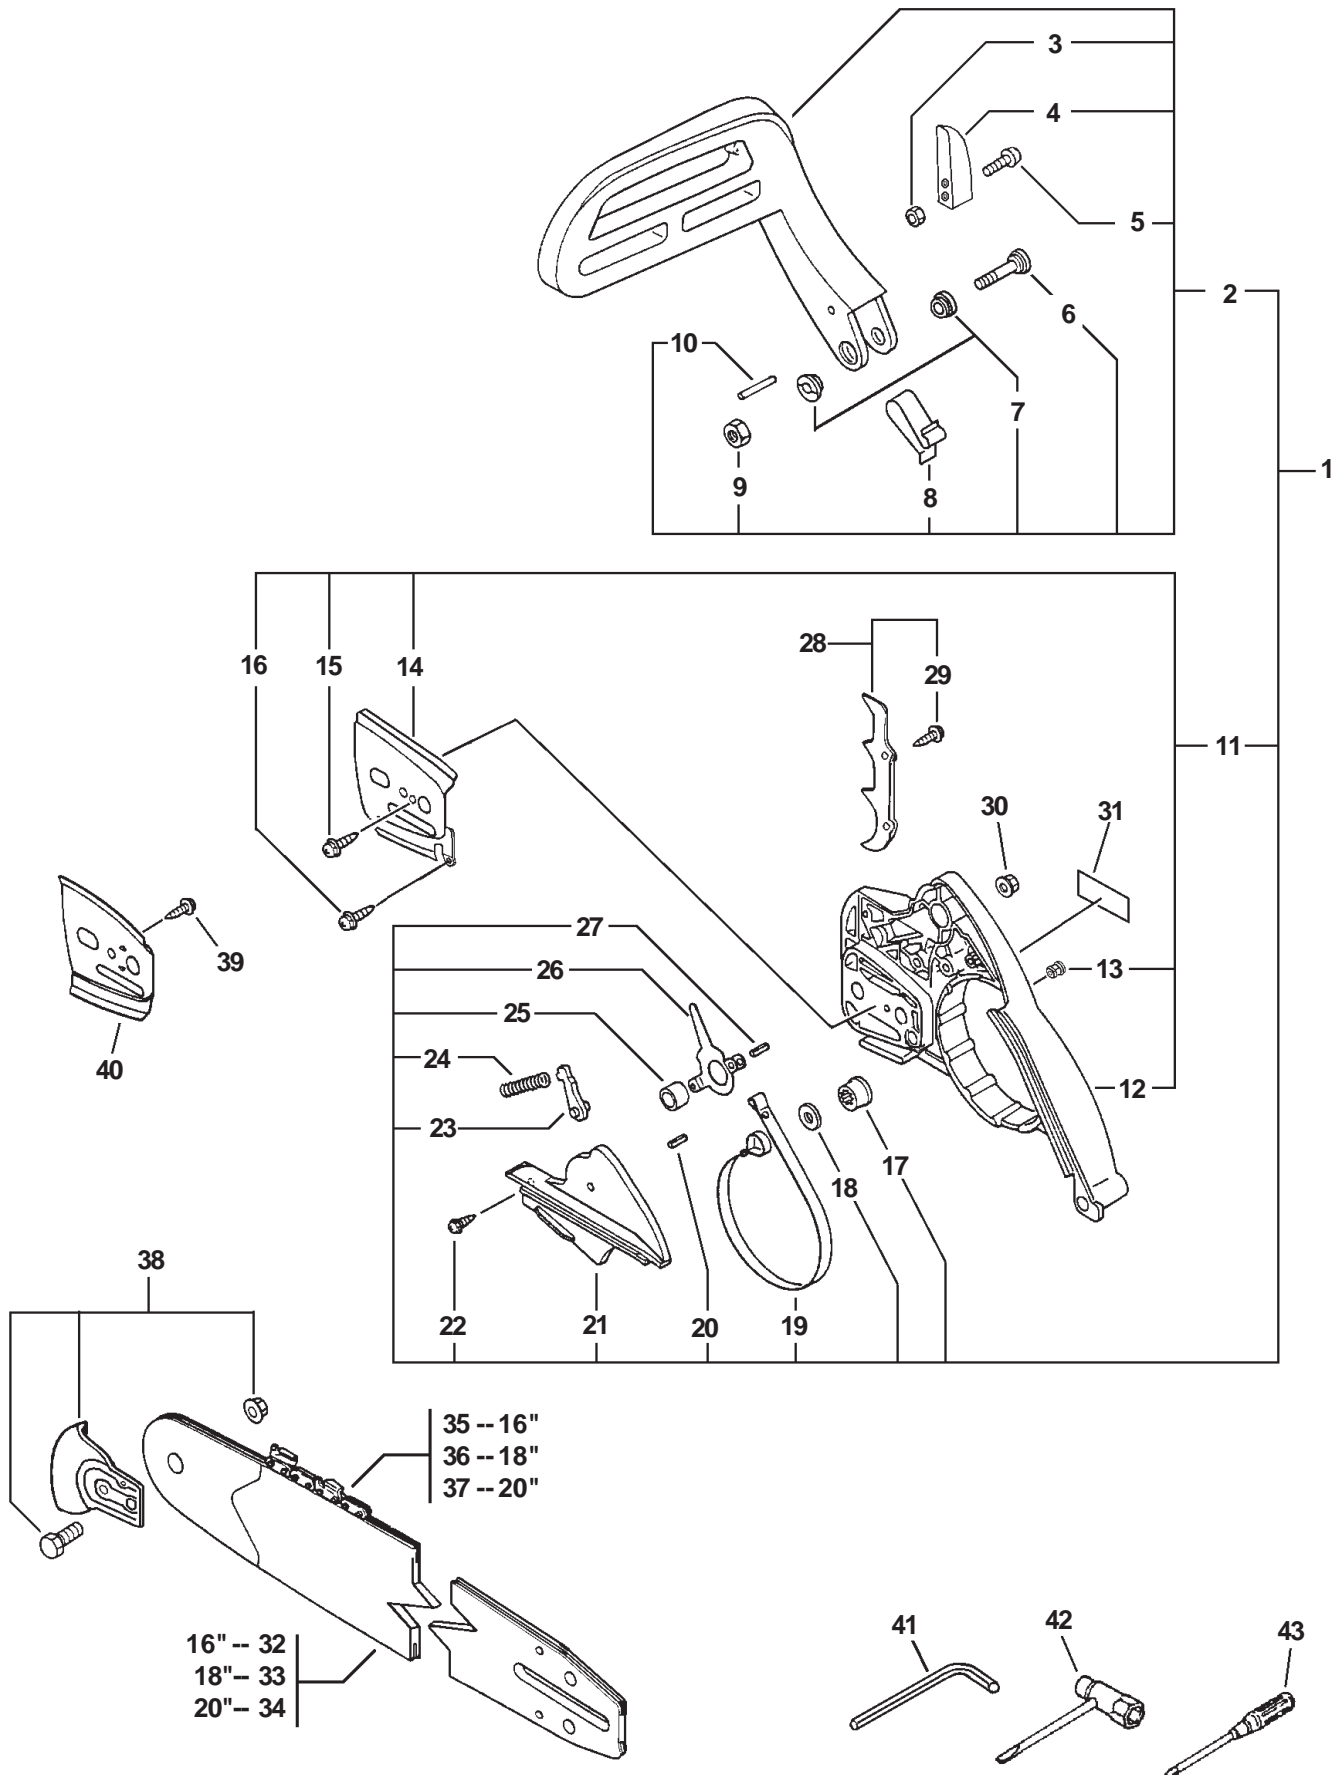

ITEM	PART NUMBER	QTY	DESCRIPTION	REMARKS
1	43310039033	1	CHAIN BRAKE ASY	INCLUDES ITEMS 2-26
2	43320139031	1	BRAKE LEVER ASY	INCLUDES ITEMS 3-10
3	90050000004	2	NUT 4	
4	43317139330	1	WEIGHT, BRAKE	
5	90023804018	2	SCREW, 4X18	
6	9131805032	1	SCREW	
7	43316739130	2	SPACER	
8	43311438331	1	SPRING	
9	90056000005	1	LOCKNUT	
10	90033030260	1	PIN 3X24	
11	P021001280	1	SPROCKET GUARD SET	INCLUDES ITEMS 12-16
12	43300539333	1	GUARD, SPROCKET	
13	V162000020	1	PLUG	
14	C305000001	1	PLATE, SPROCKET GUARD	
15	90022003006	1	SCREW 3X6	
16	90025304010	1	SCREW 4X10	
17	C328000060	1	ADJUSTER, BRAKE	
18	V304000090	1	WASHER	
19	43312335430	1	BAND, BRAKE	
20	90034225012	1	SPRING PIN 2.5X12	
21	43331039330	1	COVER, BRAKE	
22	90025304010	1	SCREW 4X10	
23	43320935430	1	STOPPER, BRAKE	
24	43312235430	1	SPRING, BRAKE	
25	43311538330	1	WASHER 5.2X12X14	
26	43320835431	1	LEVER, BRAKE	
27	90033040088	1	ROLLER 4X8.8	
28	88020038330	1	SPIKED BUMPER KIT	
29	90010505012	2	BOLT, 5X12	
30	43301912330	2	FLANGE NUT 8	
31	X502000000	1	LABEL, ECHO	
32	160336601	1	GUIDE, BAR - 16"	
33	180337201	1	GUIDE, BAR - 18"	
34	200337801	1	GUIDE, BAR - 20"	
35	333066	1	CHAIN, SAW - 16"	
36	333072	1	CHAIN, SAW - 18"	
37	333078	1	CHAIN, SAW - 20"	
38	2893201	1	KICK GUARD KIT	
39	90022004006	1	SCREW 4X6	
40	43301335431	1	PLATE, GUIDE - INNER	
41	89561000130	1	L-WRENCH -- 4mm	
42	89541006960	1	WRENCH W/SCREWDRIVER	
43	89581203930	1	SCREWDRIVER