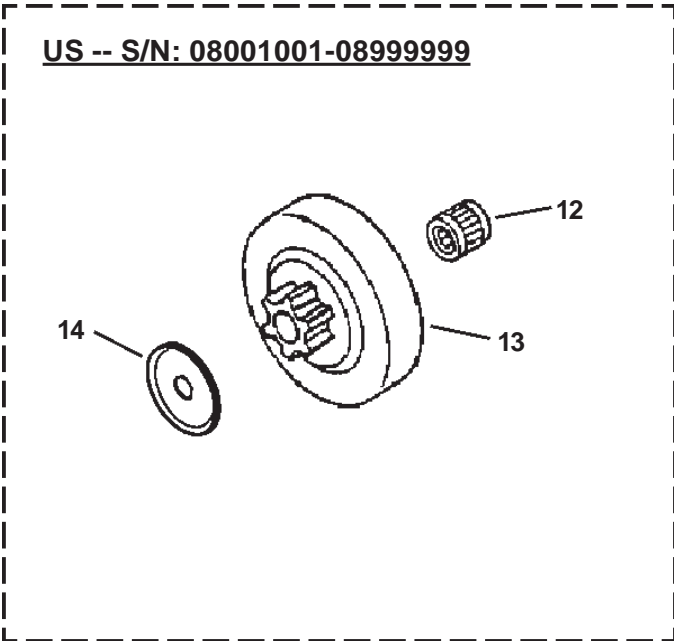

ITEM	PARTNUMBER	QTY	DESCRIPTION	REMARKS
1	35160638330	1	HANDLE, FRONT	
2	9114505020	2	BOLT, TAPPING	
3	9114505016	2	BOLT, TAPPING	
4	13211504920	1	GROMMET	
5	13201038331	1	PIPE, FUEL - 3X6X165mm	BULK OPTION: 90015
6	13120519830	1	FILTER, FUEL	
7	13201326630	1	CLIP	
8	90025304014	1	SCREW, 4X14	
9	35115535430	1	COVER, HANDLE	
10	17809037930	1	LOCKOUT, THROTTLE CONTROL	
11	C450000000	1	TRIGGER, THROTTLE	
12	17804335430	1	SPRING, THROTTLE RETURN	
13	90034540030	1	PIN, SPRING 4X30	
14	P021006600	1	REAR HANDLE ASY	INCLUDES ITEMS 15-18
15	13130056430	1	VALVE, CHECK	
16	13132840630	1	COVER, VENT	
17	13201326630	1	CLIP	
18	13201239330	1	PIPE, W/GROMMET	
19	10091838330	2	CAP, CUSHION	
20	10091532530	2	BOLT	
21	10092138330	2	CUSHION	
22	10091038330	2	CUSHION	
23	17830237930	1	LATCH, THROTTLE	
24	13100437931	1	FUEL TANK CAP ASY	INCLUDES ITEMS 25-26
25	13105119830	1	LINK	
26	90072000022	1	O-RING 22	
27	35111119830	1	GRIP, HANDLE	

CLUTCH ASSEMBLY

CLUTCH DRUM

ITEM	PARTNUMBER	QTY	DESCRIPTION	REMARKS
<u>S/N: 08001001-08007504</u>				
1	17500059531	1	CLUTCH ASY	INCLUDES ITEMS 2-5
2	17501659530	1	HUB, CLUTCH	
3	17501859530	1	SPRING, CLUTCH	
4	17500259531	1	CLUTCH SHOE SET	
5	17502259530	3	SPRING, FLAT	
6	17501959530	1	PLATE, CLUTCH	
<u>S/N: 08007505-10999999</u>				
7	A056000120	1	CLUTCH ASY	INCLUDES ITEM 9-11
8	A552000060	1	HUB, CLUTCH	
9	P021007050	1	CLUTCH SHOE SET	
10	V451000500	3	SPRING, CLUTCH	
11	17501939430	1	PLATE, CLUTCH	
<u>US -- S/N: 08001001-08999999</u>				
12	17501200831	1	BEARING, NEEDLE	
13	A556000171	1	DRUM, CLUTCH	
14	17501938330	1	PLATE, CLUTCH	
<u>CANADA -- S/N: 10001001-10999999</u>				
15	17501214630	1	BEARING, NEEDLE	
16	17510535430	1	DRUM, CLUTCH	
17	17511412530	1	RIM, SPROCKET	
18	17501938330	1	PLATE, CLUTCH	