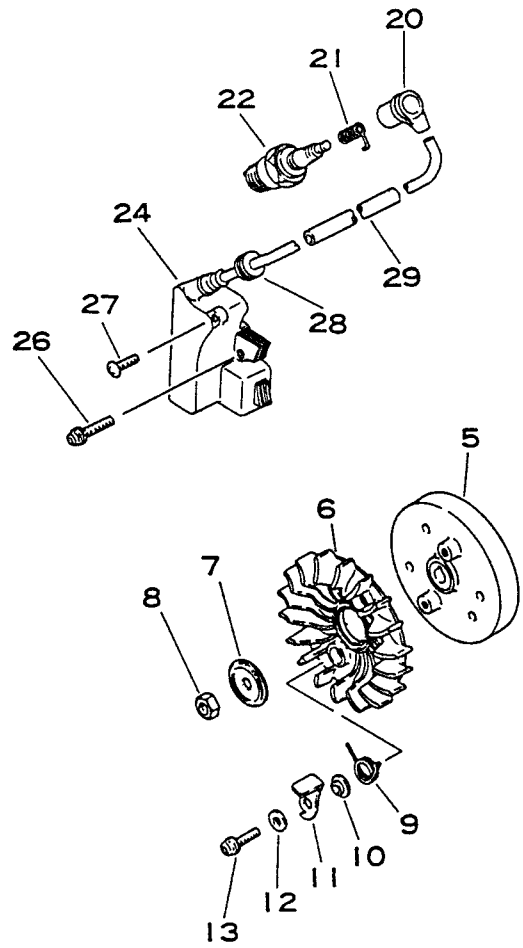

Key No.	Part Number	Q'ty	Description	Key No.	Part Number	Q'ty	Description
5-	5	1	Flywheel	5-	21	1	Coil, spark plug cap
	6	1	Fan, cooling		22	1	Plug, spark
	7	1	Washer		24	1	Coil, ignition
	8	1	Nut 8		26	4	Screw 4 x 20
	9	2	Spring, return		27	1	Screw 4x8
	10	2	Spacer, ratchet		28	2	Bushing
	11	2	Pawl, starter		29	1	Tube
	12	2	Washer 5				
	13	2	Screw 5 x 14				
	20	1	Cap, spark plug