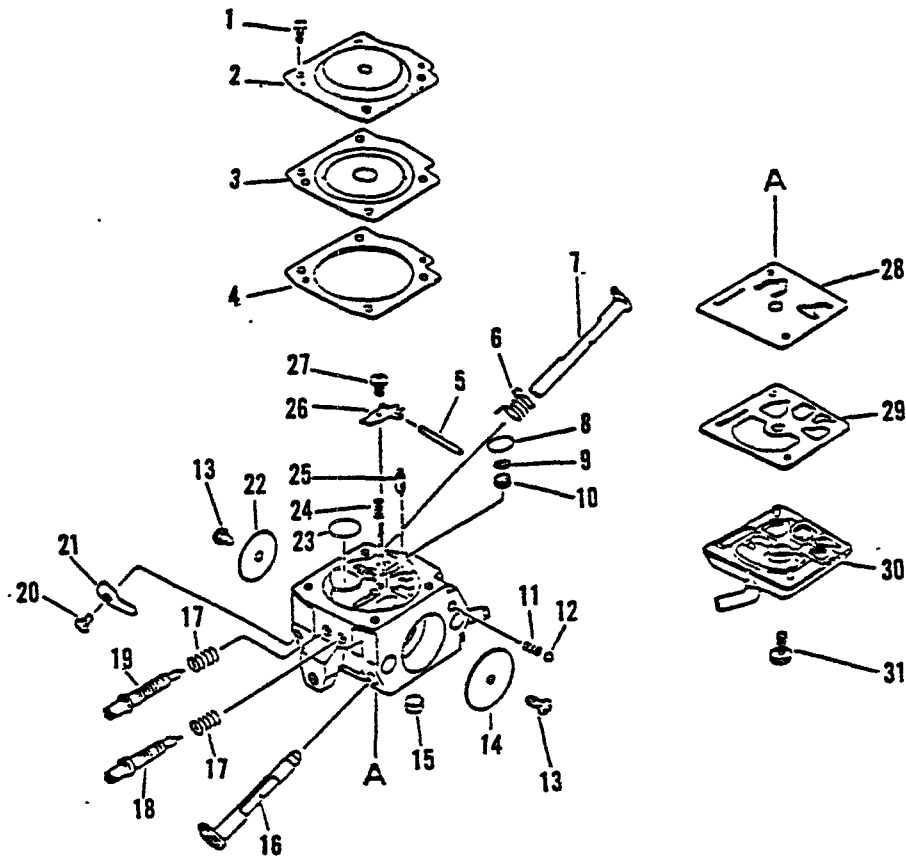

KEY	PART NUMBER	QTY	DESCRIPTION	REMARKS
	125200 33330	1	CARBURETOR ASY	INCLUDES ITEMS BELOW
1	B	4	SCREW	
2	125342 33330	1	COVER, DIAPHRAGM	
3	A B	1	DIAPHRAGM	
4	A B	1	GASKET, DIAPHRAGM	
5	B	1	PIN, ARM	
6	125313 33330	1	SPRING, THROTTLE RETURN	
7	125317 33330	1	SHAFT, THROTTLE	
8	B	1	PLUG, WELCH	
9	B	1	RING, RETAINING	
10	B	1	STRAINER	
11	125335 33330	1	SPRING, THROTTLE FRICTION	
12	125336 33330	1	BALL	
13	125314 13930	2	SCREW	
14	125332 33330	1	VALVE, CHOKE	
15	125326 42030	1	STRAINER	
16	125331 33330	1	SHAFT, CHOKE	
17	B	2	SPRING, COIL	
18	125320 33330	1	NEEDLE, HIGH SPEED	
19	125318 33330	1	NEEDLE, IDLE	
20	125348 13930	1	SCREW	

CONTINUED