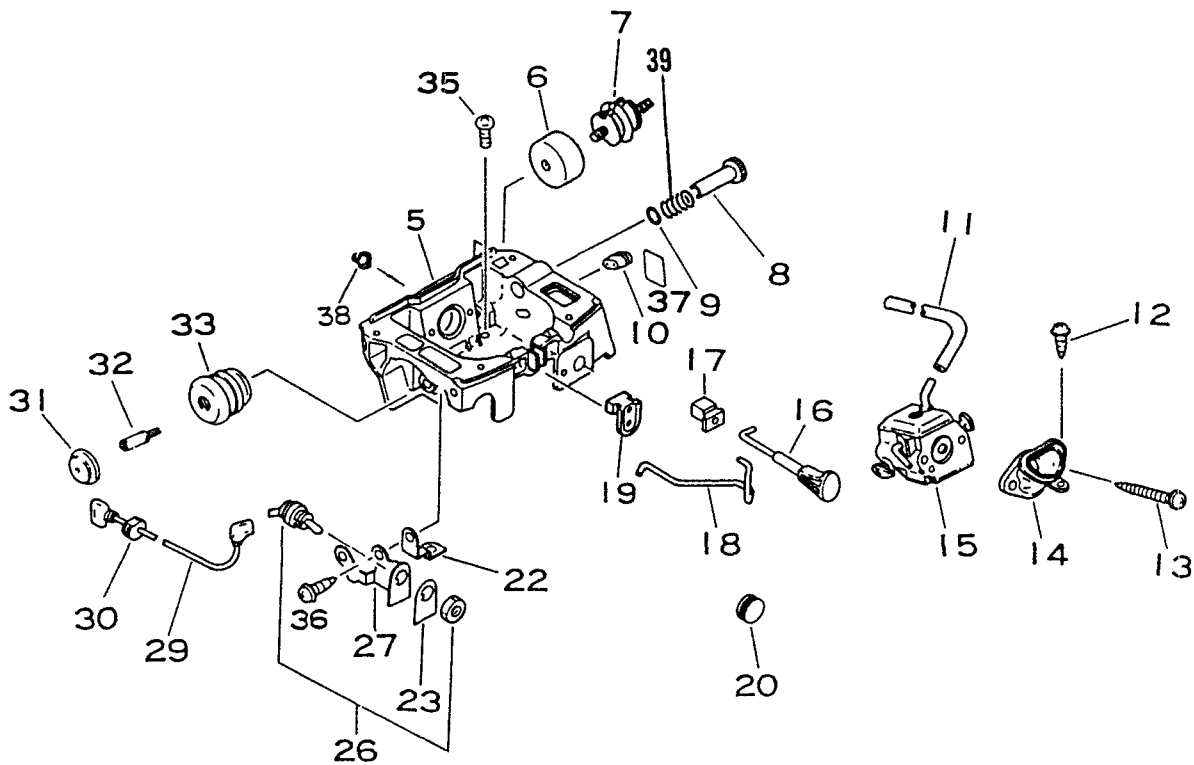

**CHAIN SAW
PARTS CATALOG
MODEL CS-4600**

SERIAL NUMBER 027192 - 033420

**ECHO, INCORPORATED
400 OAKWOOD ROAD
LAKE ZURICH, IL 60047**

**89861233936
05/91**

Key No.	Part Number	Q'ty	Description	Key No.	Part Number	Q'ty	Description
1-	4	1	Gasket, cyl. base	1-	21	1	Oilseal
	5	1	Screw 5 x 20	22	-436 114-1393 0	1	Valve, check
	6	1	Cylinder	23	-100 215-0283 0	2	Pin, dowel
	7	2	Ring, piston	24	-900 345-5001 0	1	Pin, spring 5 x 10
	8	1	Piston w/pin	25	-433 011-1983 0	2	Stud, guide bar
	9	2	Circlip, piston pin	26	-100 121-1983 0	1	Bearing, ball
	11	1	Band	42	-100 242-1983 1	1	Gasket crankcase
	12	1	Adapter, intake	27	900 162-0503 0	4	Screw 5 x 30
	13	1	Screw, tensioner	29	100 100-1983 0	1	Crankshaft. assembly
	14	1	Clip	10	-100 012-1983 0	1	Bearing, needle
	15	1	Tensioner	30	100 142-3083 0	1	Key, woodruff
	16	1	Catcher kit, chain	31	436 001-1983 2	1	Cap assembly, oil tank
	17	1	Screw 5 x 20	32	-900 725-0202 5	1	O-ring
	18	1	Washer 5	33	-131 050-1983 0	1	Holder
	19	1	Crankcase set	34	-900 246-0300 8	1	Screw 3 x 8
	20	1	Oilseal	35	-131 051-1983 0	1	Link

Key No.	Part Number	Q'ty	Description	Key No.	Part Number	Q'ty	Description
3-	5	1	Case, carburetor	3-	20	1	Plug
	6	1	Plate		22	1	Plate, ground
	7	1	Cushion		23	1	Label, switch
	8	1	Screw, idle adjust		26	1	Switch, ignition
	9	1	O-ring 6		27	1	Bracket, switch
	10	1	Grommet		29	1	Lead, ground
	11	1	Pipe, impulse		30	1	Grommet
	12	1	Screw 5 x 14		31	1	Cap, cushion
	13	2	Screw 5 x 55		32	1	Screw
	14	1	Gasket		33	1	Cushion
	15	1	Carburetor assembly		35	4	Screw 5 x 20
	16	1	Rod, choke		36	1	Screw 5 x 10
	17	1	Grommet, choke		37	1	Label, idle
	18	1	Rod, throttle		38	2	Nut
	19	1	Holder, lever		39	1	Spring, Idle Adjust