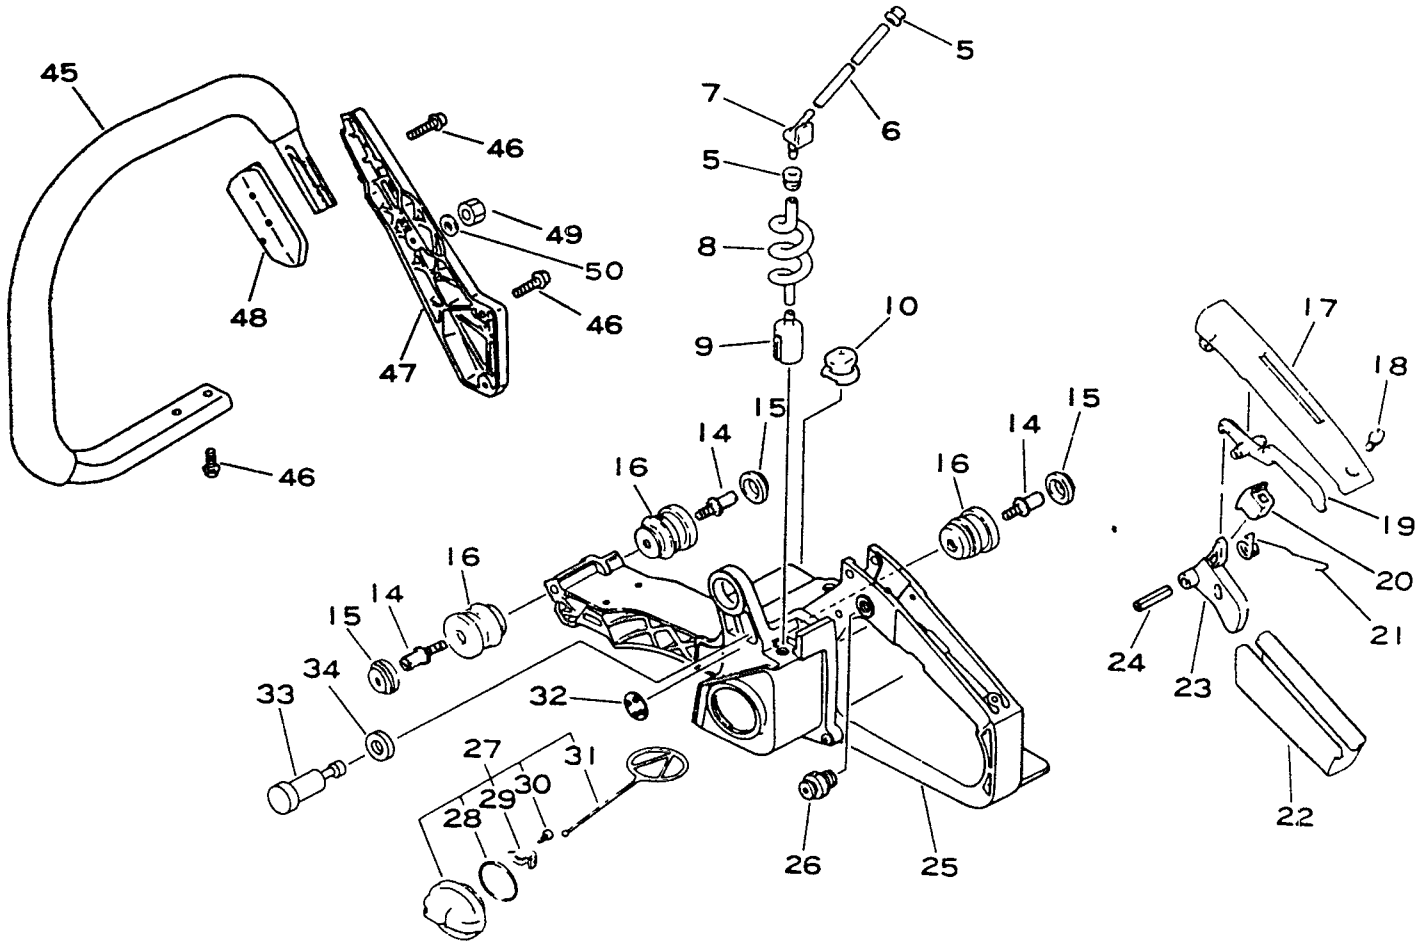

Key No.	Part Number	Q'ty	Description	Key No.	Part Number	Q'ty	Description
7-	5	1	Grommet	7-	34	1	Grommet
	6	1	Pipe, fuel		26	1	Latch, throttle
	7	1	Connector, fuel pipe		27	1	Cap assembly, fuel tank
	8	1	Pipe		28	1	O-ring 29
	9	1	Strainer, fuel		29	1	Retainer, link
	10	1	Cushion		30	1	Screw 3 x 8
	14	3	Screw		31	1	Link
	15	3	Cap, cushion	45	351 606-3763 0	1	Handle, front
	16	3	Cushion	46	900 252-0502 0	6	Screw,
	17	1	Cover, handle	47	351 613-3753 0	1	Supporter, F handle
	18	1	Screw 4x14	48	351 614-3753 0	1	Bracket, F. handle
	19	1	Lockout, thr control	49	900 529-0000 5	1	Nut
	20	1	Cushion, throttle	50	900 600-0000 5	1	Washer
	21	1	Spring, thr return				
	22	1	Grip				
	23	1	Control, throttle				
	24	1	Pin, spring 5 x 25				
	25	1	Handle, rear				
	32	1	Cushion				
	33	1	Vent