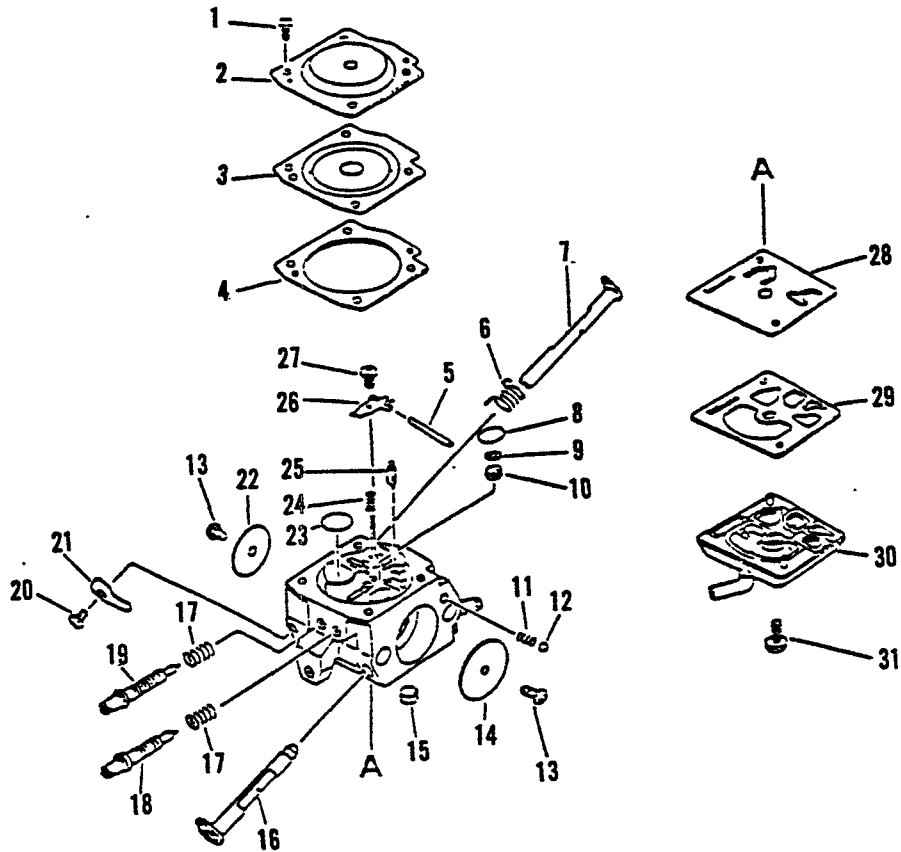

CS-4600

KEY	PART NUMBER	QTY	DESCRIPTION	REMARKS
21	125350 33330	1	LEVER, THROTTLE	
22	125316 33330	1	VALVE, THROTTLE	
23	B	1	PLUG, WELCH	
24	B	1	SPRING, COIL	
25	B	1	VALVE, NEEDLE	
26	B	1	ARM, VALVE	
27	B	1	SCREW	
28	A B	1	DIAPHRAGM, FUEL PUMP	
29	A B	1	GASKET, FUEL PUMP	
30	125324 33330	1	COVER, PUMP	
31	125310 13930	1	SCREW	
A	125303 33330	1	GASKET/DIAPHRAGM KIT	
B	125302 33330	1	REPAIR KIT