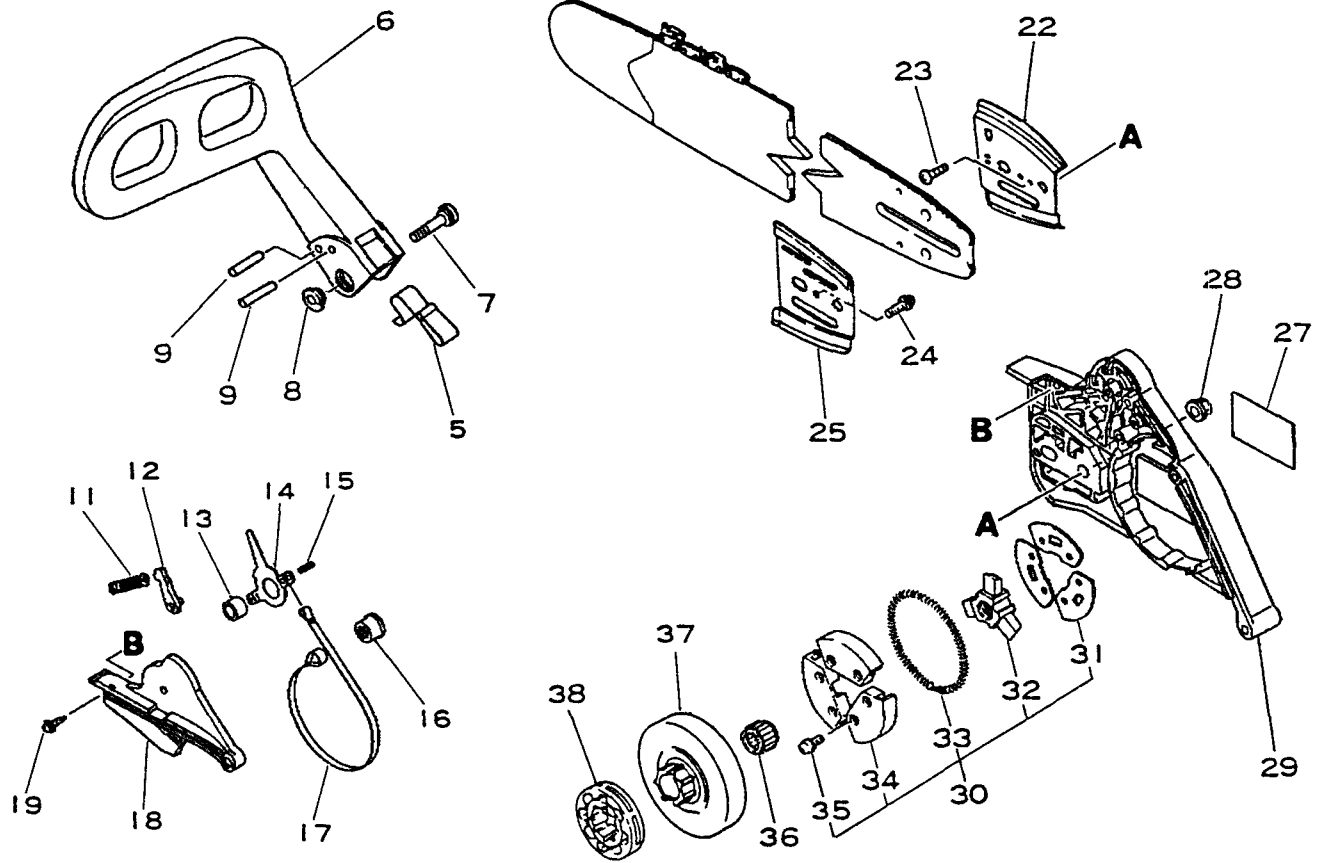

Key No.	Part Number	Q'ty	Description	Key No.	Part Number	Q'ty	Description
8-				8-			
5	433 114-3753 0	4	Spring	23	900 241-0400 8	1	Screw 4x8
6	433 105-3753 0	1	Lever, brake	24	900 241-0300 6	1	Screw 3x6
7	433 113-3753 0	1	Screw	25	433 013-1983 1	1	Plate, guide
8	433 137-3013 0	1	Nut	27	890118-1833 2	1	Label, ECHO
9	900 330-3526 0	2	Roller	28	433 019-1233 0	2	Nut, Flange
11	433 122-3543 0	1	Spring, brake	29	433 005-3753 0	1	Guard, sprocket
12	433 209-3543 0	1	Stopper, brake	30	175 000-3753 0	1	Clutch assembly
13	433 116-3543 0	1	Spacer	31	-175 019-1983 0	3	Plate, clutch
14	433 208-3543 0	1	Lever	32	-175 016-1983 0	1	Hub, clutch
15	900 345-4008 0	1	Pin, spring	33	-175 018-1983 0	1	Spring, clutch
16	433 142-3543 0	1	Adjuster	34	-175 002-1983 0	1	Shoe kit, clutch
17	433 123-3543 0	1	Band, brake	35	-900 238-0400 8	6	Screw 4x8
18	433 310-3753 0	1	Cover	36	175 012-1983 0	1	Bearing, needle
19	900 253-0401 0	3	Screw 4x10	37	175 105-1983 1	1	Drum, clutch
22	433 012-1453 3	1	Plate, guide	38	175 114-1253 0	1	Rim, sprocket