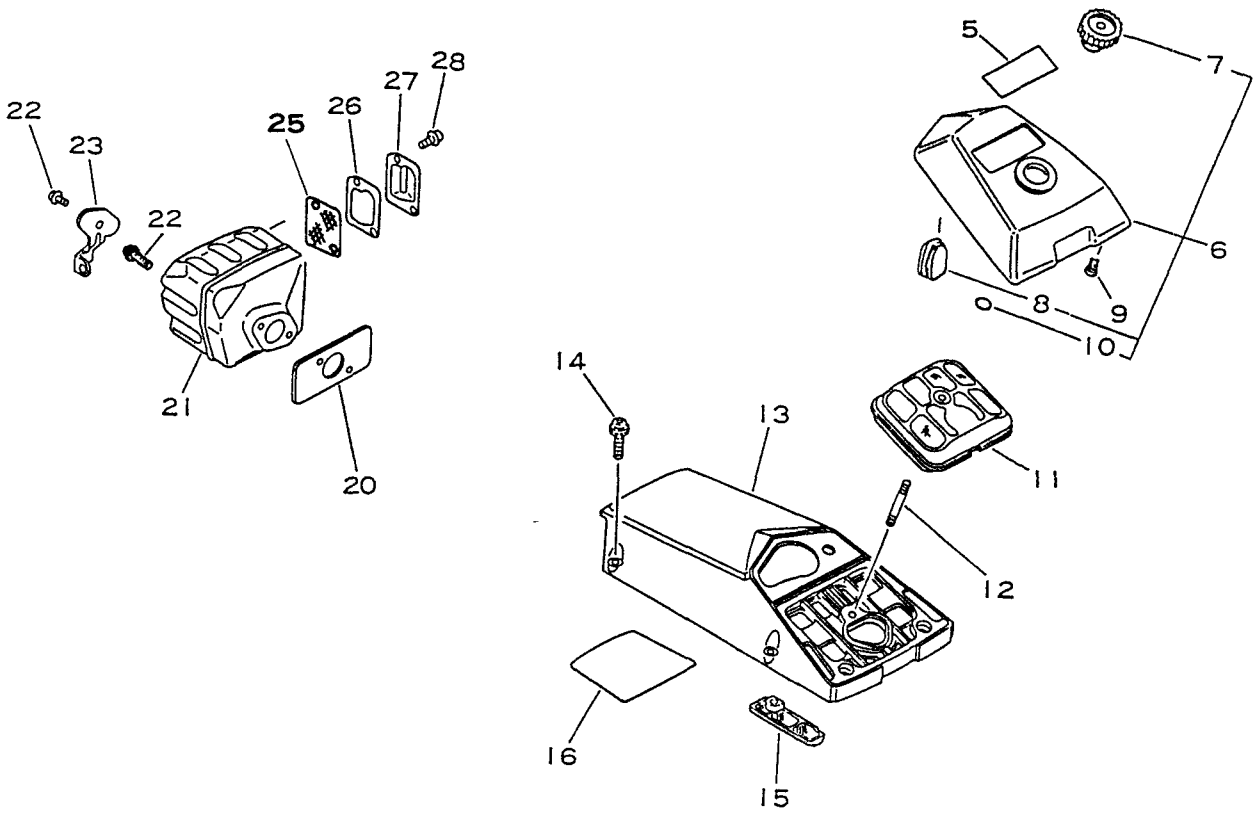

**CHAIN SAW
PARTS CATALOG
MODEL CS-4600**

SERIAL NUMBER 027192 - 033420

**ECHO, INCORPORATED
400 OAKWOOD ROAD
LAKE ZURICH, IL 60047**

**89861233936
05/91**

Key No.	Part Number	Q'ty	Description	Key No.	Part Number	Q'ty	Description
1-	4	1	Gasket, cyl. base	1-	21	1	Oilseal
	5	1	Screw 5 x 20	22	-436 114-1393 0	1	Valve, check
	6	1	Cylinder	23	-100 215-0283 0	2	Pin, dowel
	7	2	Ring, piston	24	-900 345-5001 0	1	Pin, spring 5 x 10
	8	1	Piston w/pin	25	-433 011-1983 0	2	Stud, guide bar
	9	2	Circlip, piston pin	26	-100 121-1983 0	1	Bearing, ball
	11	1	Band	42	-100 242-1983 1	1	Gasket crankcase
	12	1	Adapter, intake	27	900 162-0503 0	4	Screw 5 x 30
	13	1	Screw, tensioner	29	100 100-1983 0	1	Crankshaft. assembly
	14	1	Clip	10	-100 012-1983 0	1	Bearing, needle
	15	1	Tensioner	30	100 142-3083 0	1	Key, woodruff
	16	1	Catcher kit, chain	31	436 001-1983 2	1	Cap assembly, oil tank
	17	1	Screw 5 x 20	32	-900 725-0202 5	1	O-ring
	18	1	Washer 5	33	-131 050-1983 0	1	Holder
	19	1	Crankcase set	34	-900 246-0300 8	1	Screw 3 x 8
	20	1	Oilseal	35	-131 051-1983 0	1	Link

Key No.	Part Number	Q'ty	Description	Key No.	Part Number	Q'ty	Description
3-	5	1	Case, carburetor	3-	20	1	Plug
	6	1	Plate		22	1	Plate, ground
	7	1	Cushion		23	1	Label, switch
	8	1	Screw, idle adjust		26	1	Switch, ignition
	9	1	O-ring 6		27	1	Bracket, switch
	10	1	Grommet		29	1	Lead, ground
	11	1	Pipe, impulse		30	1	Grommet
	12	1	Screw 5 x 14		31	1	Cap, cushion
	13	2	Screw 5 x 55		32	1	Screw
	14	1	Gasket		33	1	Cushion
	15	1	Carburetor assembly		35	4	Screw 5 x 20
	16	1	Rod, choke		36	1	Screw 5 x 10
	17	1	Grommet, choke		37	1	Label, idle
	18	1	Rod, throttle		38	2	Nut
	19	1	Holder, lever		39	1	Spring, Idle Adjust