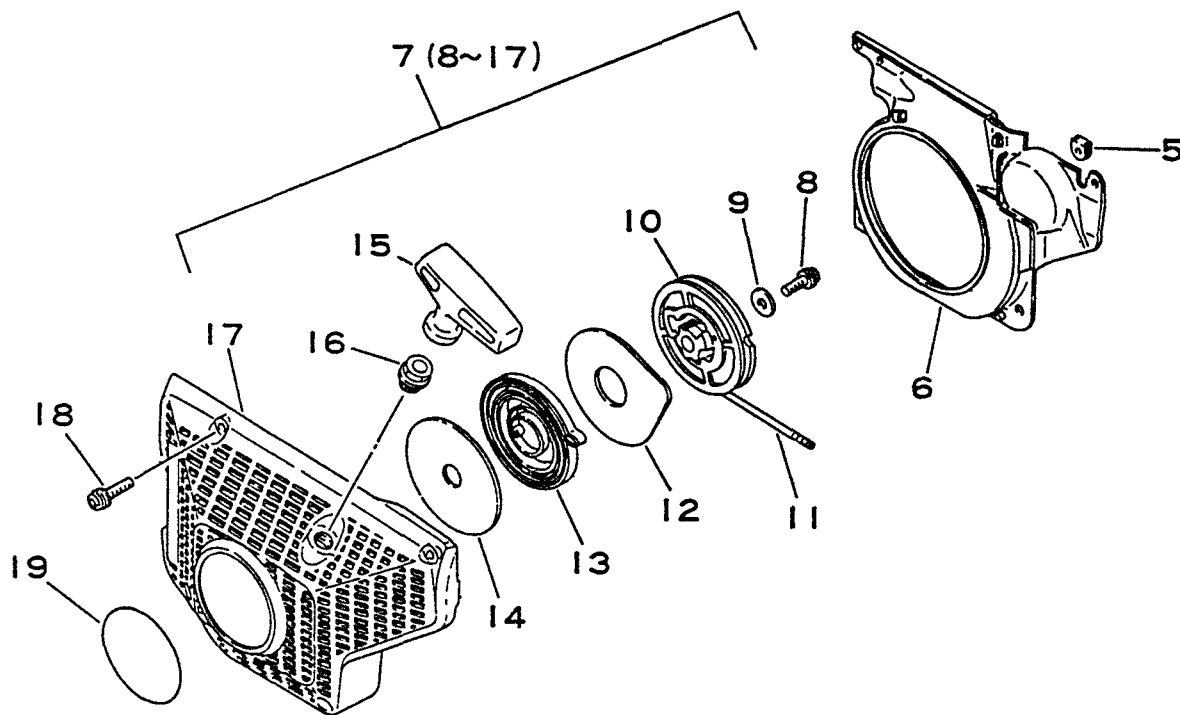

**CHAIN SAW
PARTS CATALOG
MODEL CS-4600**

SERIAL NUMBER 027192 - 033420

**ECHO, INCORPORATED
400 OAKWOOD ROAD
LAKE ZURICH, IL 60047**

**89861233936
05/91**

Key No.	Part Number	Q'ty	Description	Key No.	Part Number	Q'ty	Description
1-	4	1	Gasket, cyl. base	1-	21	1	Oilseal
	5	1	Screw 5 x 20	22	-436 114-1393 0	1	Valve, check
	6	1	Cylinder	23	-100 215-0283 0	2	Pin, dowel
	7	2	Ring, piston	24	-900 345-5001 0	1	Pin, spring 5 x 10
	8	1	Piston w/pin	25	-433 011-1983 0	2	Stud, guide bar
	9	2	Circlip, piston pin	26	-100 121-1983 0	1	Bearing, ball
	11	1	Band	42	-100 242-1983 1	1	Gasket crankcase
	12	1	Adapter, intake	27	900 162-0503 0	4	Screw 5 x 30
	13	1	Screw, tensioner	29	100 100-1983 0	1	Crankshaft. assembly
	14	1	Clip	10	-100 012-1983 0	1	Bearing, needle
	15	1	Tensioner	30	100 142-3083 0	1	Key, woodruff
	16	1	Catcher kit, chain	31	436 001-1983 2	1	Cap assembly, oil tank
	17	1	Screw 5 x 20	32	-900 725-0202 5	1	O-ring
	18	1	Washer 5	33	-131 050-1983 0	1	Holder
	19	1	Crankcase set	34	-900 246-0300 8	1	Screw 3 x 8
	20	1	Oilseal	35	-131 051-1983 0	1	Link

Key No.	Part Number	Q'ty	Description	Key No.	Part Number	Q'ty	Description
3-	5	1	Case, carburetor	3-	20	1	Plug
	6	1	Plate		22	1	Plate, ground
	7	1	Cushion		23	1	Label, switch
	8	1	Screw, idle adjust		26	1	Switch, ignition
	9	1	O-ring 6		27	1	Bracket, switch
	10	1	Grommet		29	1	Lead, ground
	11	1	Pipe, impulse		30	1	Grommet
	12	1	Screw 5 x 14		31	1	Cap, cushion
	13	2	Screw 5 x 55		32	1	Screw
	14	1	Gasket		33	1	Cushion
	15	1	Carburetor assembly		35	4	Screw 5 x 20
	16	1	Rod, choke		36	1	Screw 5 x 10
	17	1	Grommet, choke		37	1	Label, idle
	18	1	Rod, throttle		38	2	Nut
	19	1	Holder, lever		39	1	Spring, Idle Adjust