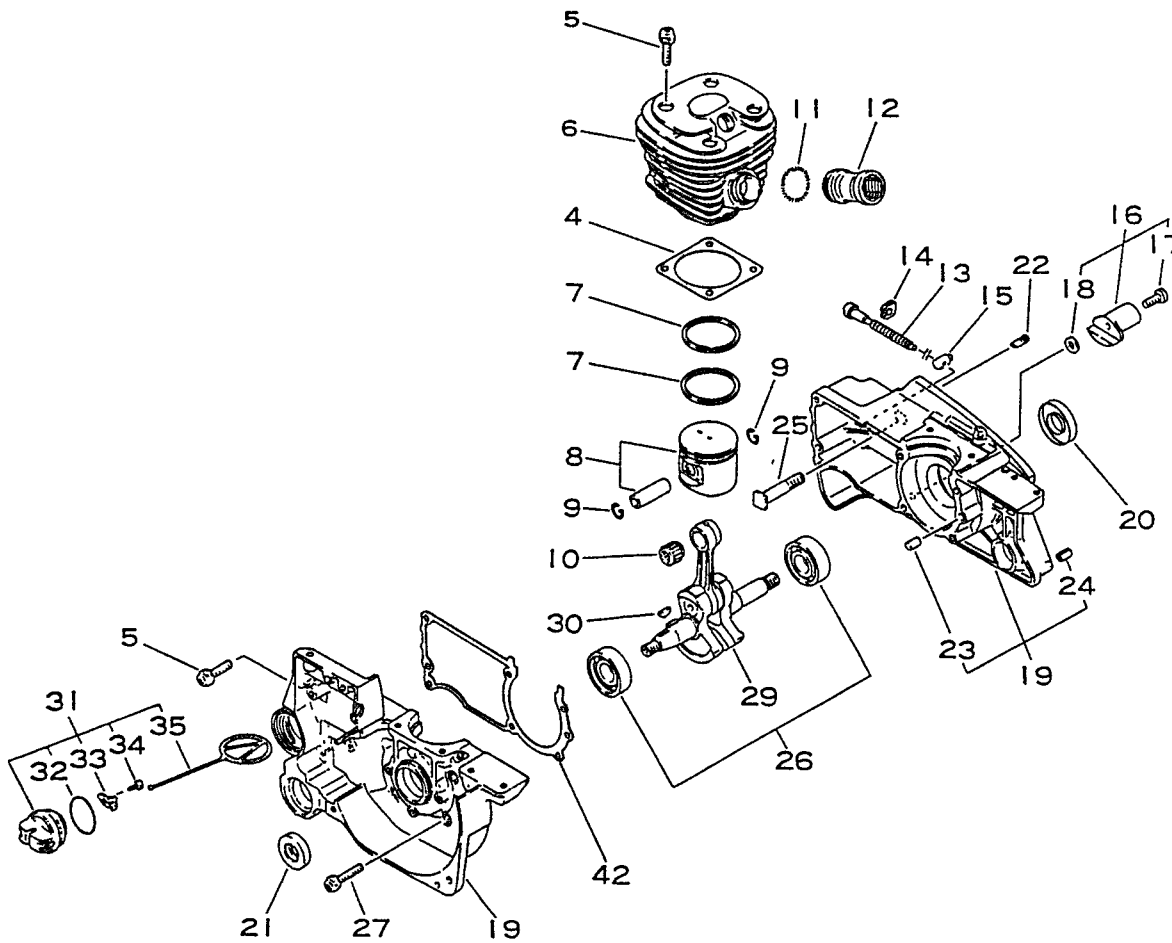

**CHAIN SAW
PARTS CATALOG
MODEL CS-4600**

SERIAL NUMBER 027192 - 033420

**ECHO, INCORPORATED
400 OAKWOOD ROAD
LAKE ZURICH, IL 60047**

**89861233936
05/91**

Key No.	Part Number	Q'ty	Description	Key No.	Part Number	Q'ty	Description
1-	4	1	Gasket, cyl. base	1-	21	1	Oilseal
	5	1	Screw 5 x 20	22	-436 114-1393 0	1	Valve, check
	6	1	Cylinder	23	-100 215-0283 0	2	Pin, dowel
	7	2	Ring, piston	24	-900 345-5001 0	1	Pin, spring 5 x 10
	8	1	Piston w/pin	25	-433 011-1983 0	2	Stud, guide bar
	9	2	Circlip, piston pin	26	-100 121-1983 0	1	Bearing, ball
	11	1	Band	42	-100 242-1983 1	1	Gasket crankcase
	12	1	Adapter, intake	27	900 162-0503 0	4	Screw 5 x 30
	13	1	Screw, tensioner	29	100 100-1983 0	1	Crankshaft. assembly
	14	1	Clip	10	-100 012-1983 0	1	Bearing, needle
	15	1	Tensioner	30	100 142-3083 0	1	Key, woodruff
	16	1	Catcher kit, chain	31	436 001-1983 2	1	Cap assembly, oil tank
	17	1	Screw 5 x 20	32	-900 725-0202 5	1	O-ring
	18	1	Washer 5	33	-131 050-1983 0	1	Holder
	19	1	Crankcase set	34	-900 246-0300 8	1	Screw 3 x 8
	20	1	Oilseal	35	-131 051-1983 0	1	Link

Key No.	Part Number	Q'ty	Description	Key No.	Part Number	Q'ty	Description
3-	5	1	Case, carburetor	3-	20	1	Plug
	6	1	Plate		22	1	Plate, ground
	7	1	Cushion		23	1	Label, switch
	8	1	Screw, idle adjust		26	1	Switch, ignition
	9	1	O-ring 6		27	1	Bracket, switch
	10	1	Grommet		29	1	Lead, ground
	11	1	Pipe, impulse		30	1	Grommet
	12	1	Screw 5 x 14		31	1	Cap, cushion
	13	2	Screw 5 x 55		32	1	Screw
	14	1	Gasket		33	1	Cushion
	15	1	Carburetor assembly		35	4	Screw 5 x 20
	16	1	Rod, choke		36	1	Screw 5 x 10
	17	1	Grommet, choke		37	1	Label, idle
	18	1	Rod, throttle		38	2	Nut
	19	1	Holder, lever		39	1	Spring, Idle Adjust