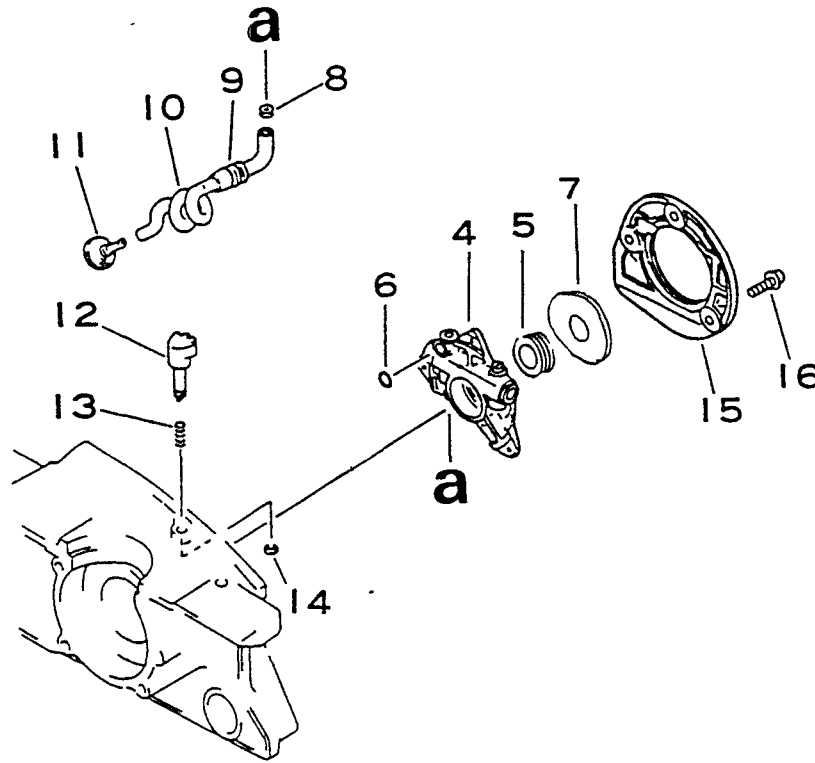

Key No.	Part Number	Q'ty	Description	Key No.	Part Number	Q'ty	Description
6- *4	437000-32332	1	Auto-oiler assembly	6- 14	900 700-0000 3	1	E-ring 3
5	437 063-1993 0	1	Worm	15	437 605-3243 0	1	Cover, oil pump
6	900 720-0000 3	1	O-ring 3	16	900 238-0401 4	3	Screw 4 x 14
7	437 066-3263 0	1	Cover				
8	132 013-2663 0	1	Clip				
9	132 115-1233 0	1	Grommet				
10	437 210-1993 0	1	Pipe, oil				
11	436 205-1473 0	1	Strainer, oil				
12	437 039-1983 1	1	Knob				
13	437 015-1983 0	1	Spring				

*437003 32632 WORM & PLUNGER KIT IS AVAILABLE FOR OILER SYSTEM REBUILD. KIT INCLUDES WORM GEAR AND OIL PUMP PLUNGER GEAR.