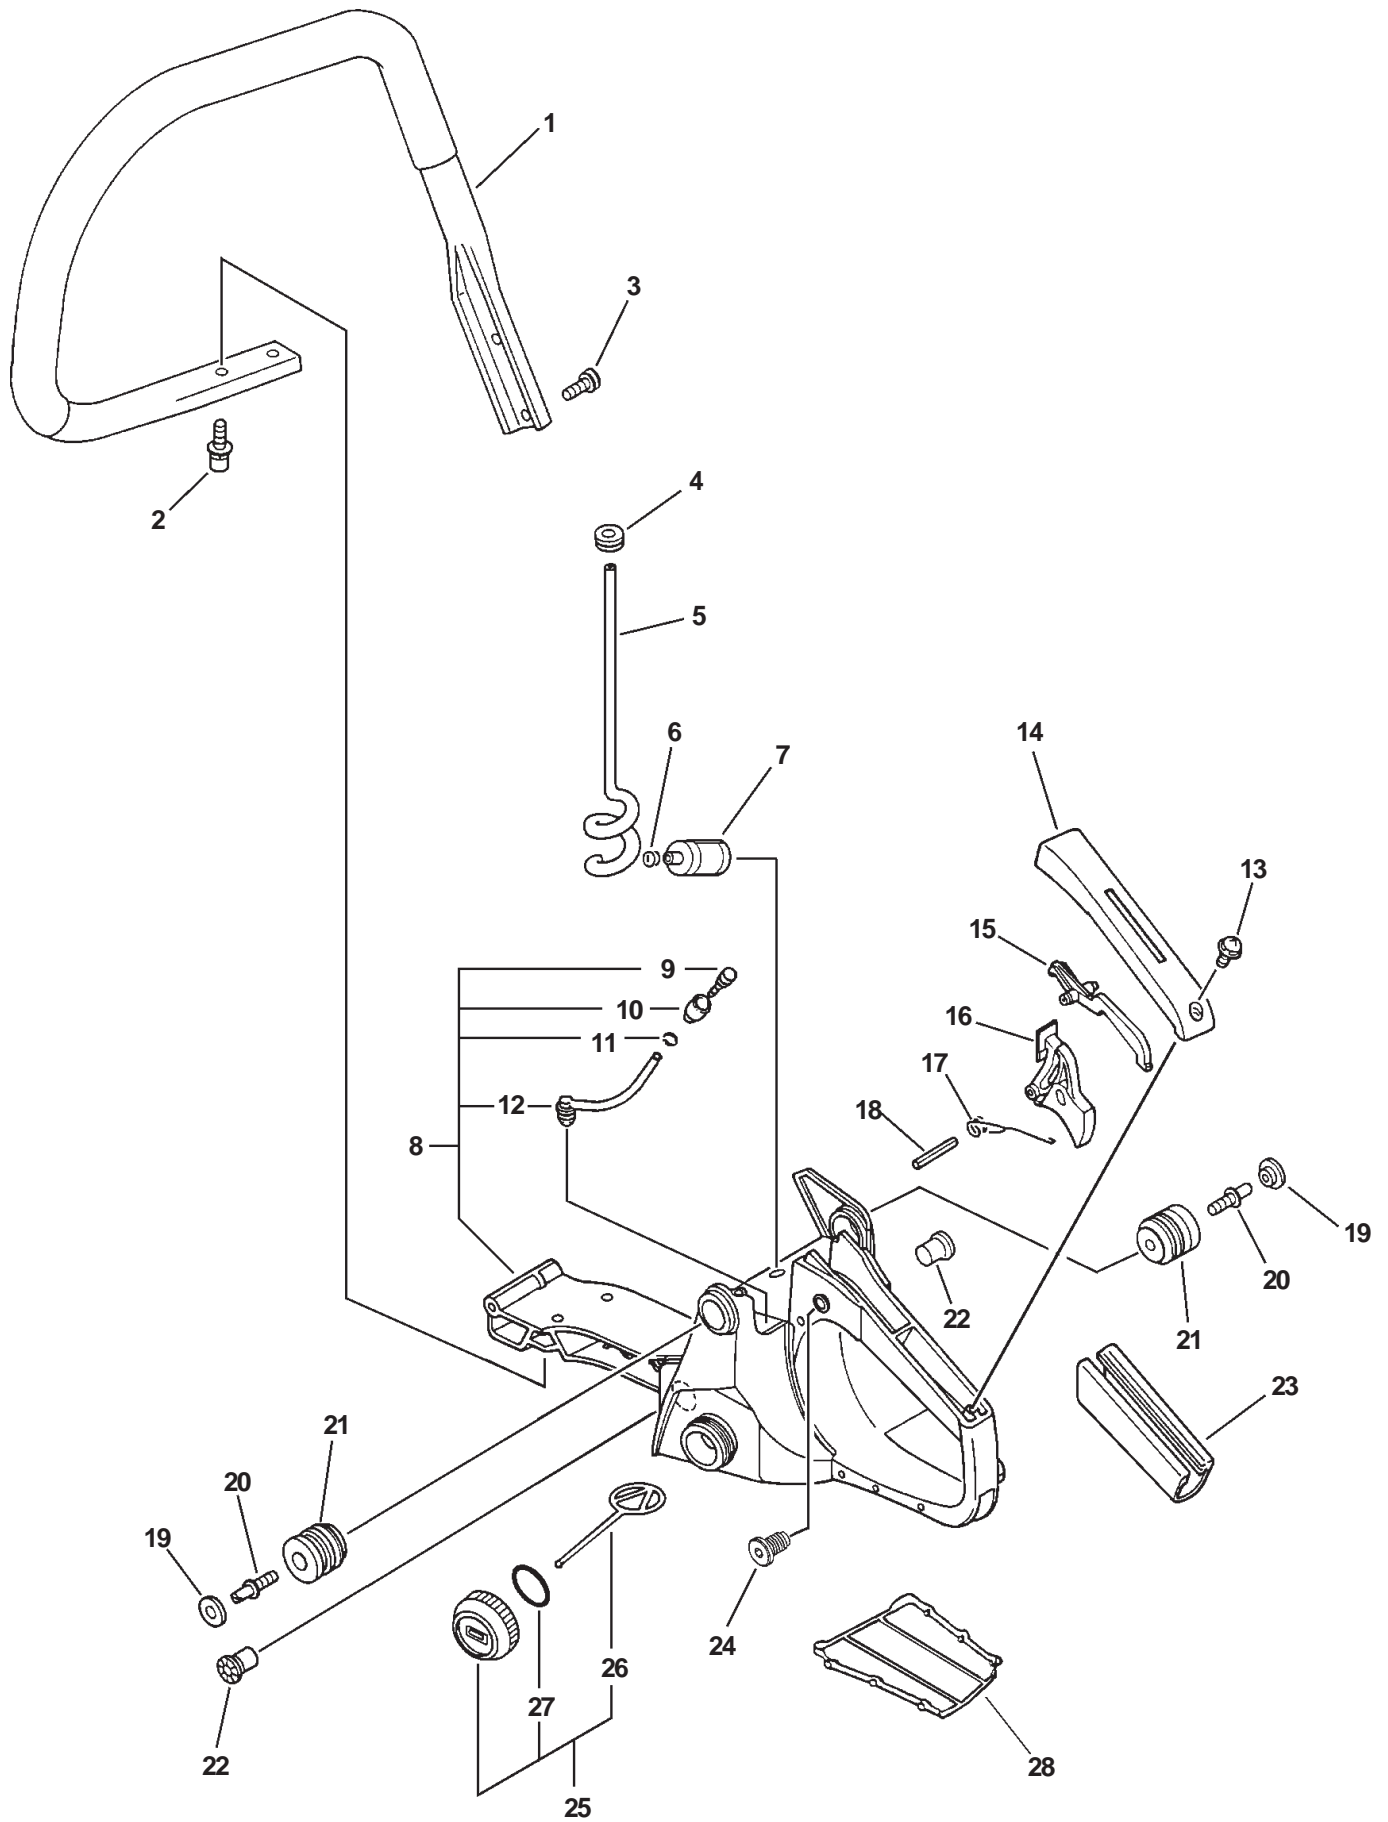

ITEM	PART NUMBER	QTY	DESCRIPTION	REMARKS
1	C400000010	1	HANDLE, FRONT	
2	9114505016	2	BOLT, SELF TAPPING	
3	9114505020	2	BOLT, SELF TAPPING	
4	13211504920	1	GROMMET	
5	13201038331	1	PIPE	
6	13201326630	1	CLIP	
7	13120519830	1	FILTER, FUEL	
8	35110139332	1	REAR HANDLE ASY	INCLUDES ITEMS 9-12
9	A356000030	1	VALVE, CHECK	
10	13132840630	1	COVER, VENT	
11	13201326630	1	CLIP	
12	13201239330	1	PIPE, W/GROMMET	
13	90025304014	1	SCREW 4X14	
14	35115535430	1	COVER, HANDLE	
15	17809037930	1	LOCKOUT, THROTTLE CONTROL	
16	C450000000	1	TRIGGER, THROTTLE	
17	17804335430	1	SPRING, THROTTLE RETURN	
18	90034540030	1	SPRING PIN 4X30	
19	10091838330	2	CAP, CUSHION	
20	10091532530	2	BOLT	
21	10092138330	2	CUSHION	
22	10091038330	2	CUSHION	
23	35111119830	1	GRIP, HANDLE	
24	V162000040	1	PLUG	
25	13100437931	1	FUEL TANK CAP ASY	INCLUDES ITEMS 26-27
26	A365000050	1	LINK	
27	90072000022	1	O-RING 22	
28	C418000000	1	SHIELD, SNOW