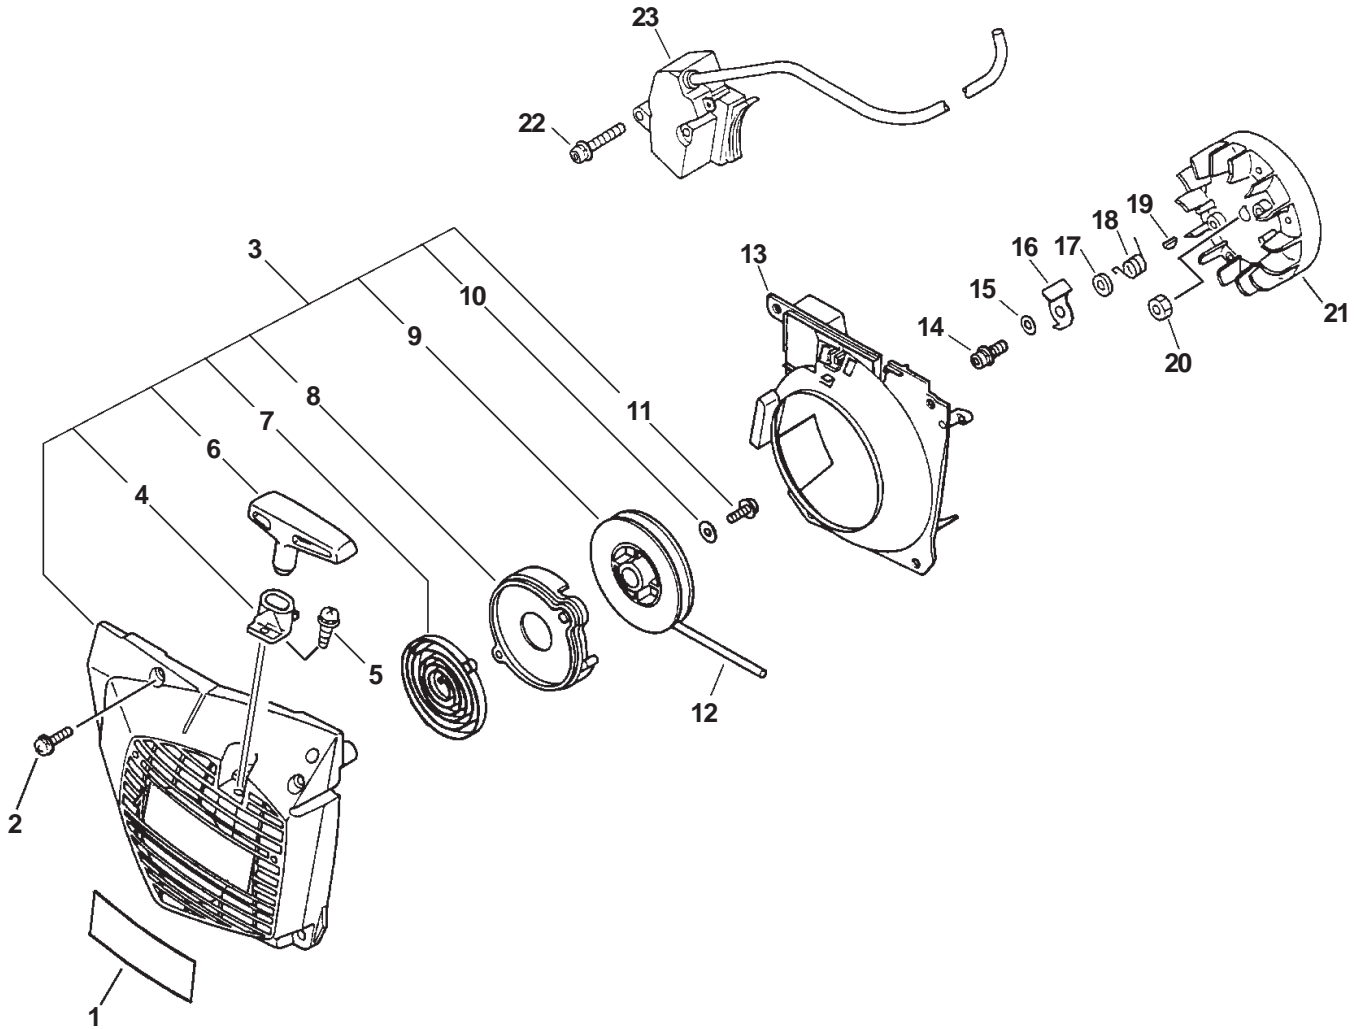

- 46 -- US
- 47 -- CANADA
- 48 -- FRENCH
- 49
- 50 -- CANADA

ITEM	PART NUMBER	QTY	DESCRIPTION	REMARKS
<u>OPTIONAL ENGINE REPOWER</u>				
1	SB1080	1	SHORT BLOCK	INCLUDES ITEM 2-13
2	P021006990	1	CRANKCASE KIT	INCLUDES ITEM 3
3	90010605020	4	BOLT 5X20	
4	P021006150	1	PISTON KIT	INCLUDES ITEMS 5-9
5	10001139730	2	RING, PISTON	
6	V609000000	1	PIN, PISTON	
7	10001532330	2	CIRCLIP, PISTON PIN	
8	V308000010	2	SPACER	
9	V556000000	1	BEARING, NEEDLE	
10	A011000320	1	CRANKSHAFT	
11	V508000000	2	OIL SEAL	
12	90081036202	2	BEARING, BALL	
13	V652000000	1	GEAR, WORM	
14	90016205022	4	BOLT 5X22	
15	13001639930	1	GASKET, INTAKE	
16	13051039932	1	ADAPTER, INTAKE	
17	90023805012	2	SCREW 5X12	
18	P021003100	1	ENGINE COVER ASY	INCLUDES ITEMS 19-21
19	43601838330	2	DOWEL PIN	
20	10021503930	2	DOWEL PIN	
21	43301119830	2	STUD, GUIDE BAR	
22	43600539332	1	OIL TANK ASY	INCLUDES ITEMS 23-26
23	43601938330	1	GASKET, OIL TANK	
24	90016304016	3	BOLT 4X16	
25	43601838330	1	DOWEL PIN	
26	43611413930	1	VALVE, CHECK	
27	43600165631	1	TANK CAP ASY	INCLUDES ITEMS 28-29
28	A3650000050	1	LINK	
29	90072502025	1	O-RING	
30	10092138330	2	CUSHION	
31	10091533930	2	SCREW	
32	10091838330	2	CAP, CUSHION	
33	43300019831	1	CHAIN CATCHER KIT	INCLUDES ITEM 34
34	90022005018	1	SCREW 5X18	
35	88020038330	1	SPIKED BUMPER KIT	INCLUDES ITEM 36
36	90010505012	2	BOLT 5X12	
37	43304539331	1	COVER	
38	90023805016	1	SCREW 5X16	
39	90023805016	2	SCREW 5X16	
40	A160000200	1	COVER, CYLINDER	
41	16389038330	3	BOLT 5	
42	V135000010	1	GROMMET	
43	P021007150	1	LID, CLEANER	
44	A235000000	1	KNOB, CLEANER LID	
45	13033832430	1	PLUG, COVER	
46	89019130131	1	LABEL, KICK BACK	
47	X505000450	1	LABEL, KICK BACK	CANADA MODELS
48	X505000460	1	LABEL, KICK BACK (FRENCH)	CANADA MODELS
49	X524000400	1	LABEL, BAR & CHAIN	
50	X524001170	1	LABEL, BAR & CHAIN	CANADA MODELS
51	89017639431	1	LABEL, NOISE	CANADA MODELS
52	89032439630	1	LABEL, CAUTION	CANADA MODELS
53	X503005440	1	LABEL, MODEL -- CS-520	
54	10152035430	1	COVER	