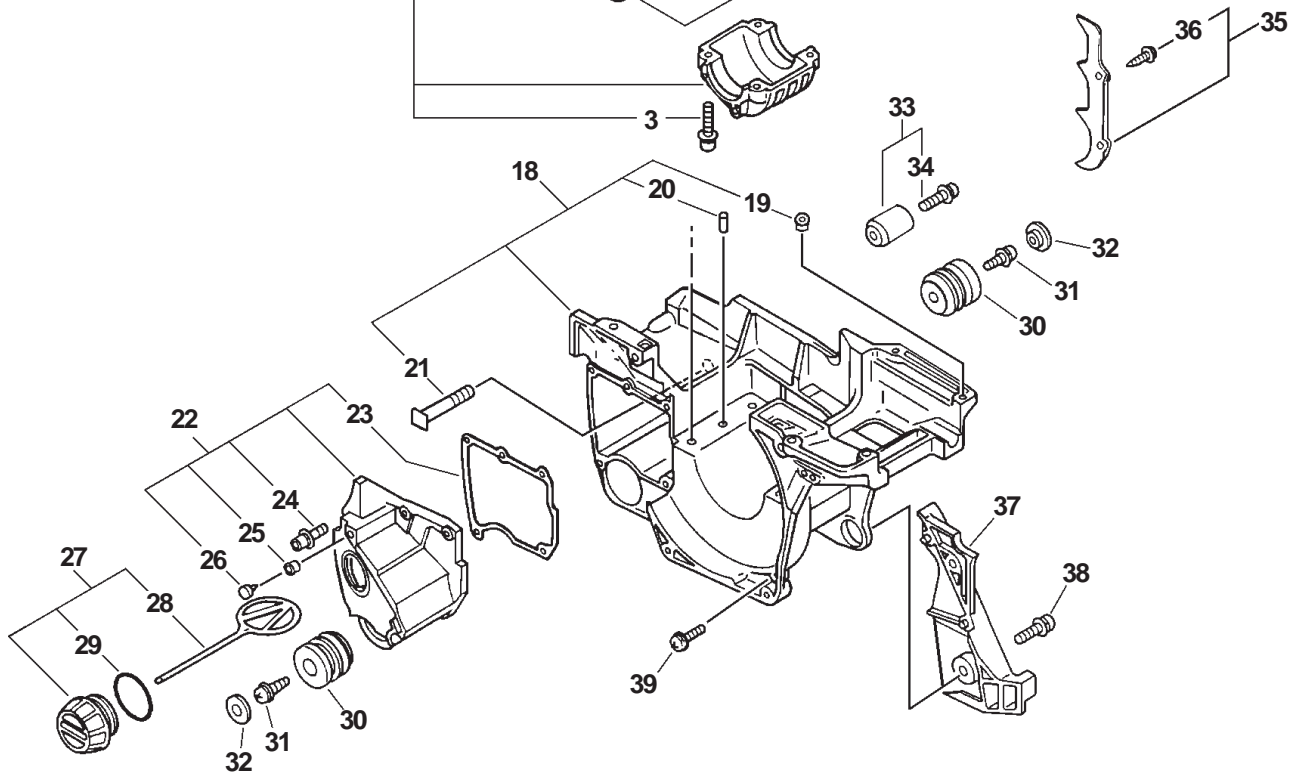

- 46 -- US
- 47 -- CANADA
- 48 -- FRENCH
- 49
- 50 -- CANADA

ITEM	PART NUMBER	QTY	DESCRIPTION	REMARKS
<u>OPTIONAL ENGINE REPOWER</u>				
1	SB1080	1	SHORT BLOCK	INCLUDES ITEM 2-13
2	P021006990	1	CRANKCASE KIT	INCLUDES ITEM 3
3	90010605020	4	BOLT 5X20	
4	P021006150	1	PISTON KIT	INCLUDES ITEMS 5-9
5	10001139730	2	RING, PISTON	
6	V609000000	1	PIN, PISTON	
7	10001532330	2	CIRCLIP, PISTON PIN	
8	V308000010	2	SPACER	
9	V556000000	1	BEARING, NEEDLE	
10	A011000320	1	CRANKSHAFT	
11	V508000000	2	OIL SEAL	
12	90081036202	2	BEARING, BALL	
13	V652000000	1	GEAR, WORM	
14	90016205022	4	BOLT 5X22	
15	13001639930	1	GASKET, INTAKE	
16	13051039932	1	ADAPTER, INTAKE	
17	90023805012	2	SCREW 5X12	
18	P021003100	1	ENGINE COVER ASY	INCLUDES ITEMS 19-21
19	43601838330	2	DOWEL PIN	
20	10021503930	2	DOWEL PIN	
21	43301119830	2	STUD, GUIDE BAR	
22	43600539332	1	OIL TANK ASY	INCLUDES ITEMS 23-26
23	43601938330	1	GASKET, OIL TANK	
24	90016304016	3	BOLT 4X16	
25	43601838330	1	DOWEL PIN	
26	43611413930	1	VALVE, CHECK	
27	43600165631	1	TANK CAP ASY	INCLUDES ITEMS 28-29
28	A3650000050	1	LINK	
29	90072502025	1	O-RING	
30	10092138330	2	CUSHION	
31	10091533930	2	SCREW	
32	10091838330	2	CAP, CUSHION	
33	43300019831	1	CHAIN CATCHER KIT	INCLUDES ITEM 34
34	90022005018	1	SCREW 5X18	
35	88020038330	1	SPIKED BUMPER KIT	INCLUDES ITEM 36
36	90010505012	2	BOLT 5X12	
37	43304539331	1	COVER	
38	90023805016	1	SCREW 5X16	
39	90023805016	2	SCREW 5X16	
40	A160000200	1	COVER, CYLINDER	
41	16389038330	3	BOLT 5	
42	V135000010	1	GROMMET	
43	P021007150	1	LID, CLEANER	
44	A235000000	1	KNOB, CLEANER LID	
45	13033832430	1	PLUG, COVER	
46	89019130131	1	LABEL, KICK BACK	
47	X505000450	1	LABEL, KICK BACK	CANADA MODELS
48	X505000460	1	LABEL, KICK BACK (FRENCH)	CANADA MODELS
49	X524000400	1	LABEL, BAR & CHAIN	
50	X524001170	1	LABEL, BAR & CHAIN	CANADA MODELS
51	89017639431	1	LABEL, NOISE	CANADA MODELS
52	89032439630	1	LABEL, CAUTION	CANADA MODELS
53	X503005440	1	LABEL, MODEL -- CS-520	
54	10152035430	1	COVER