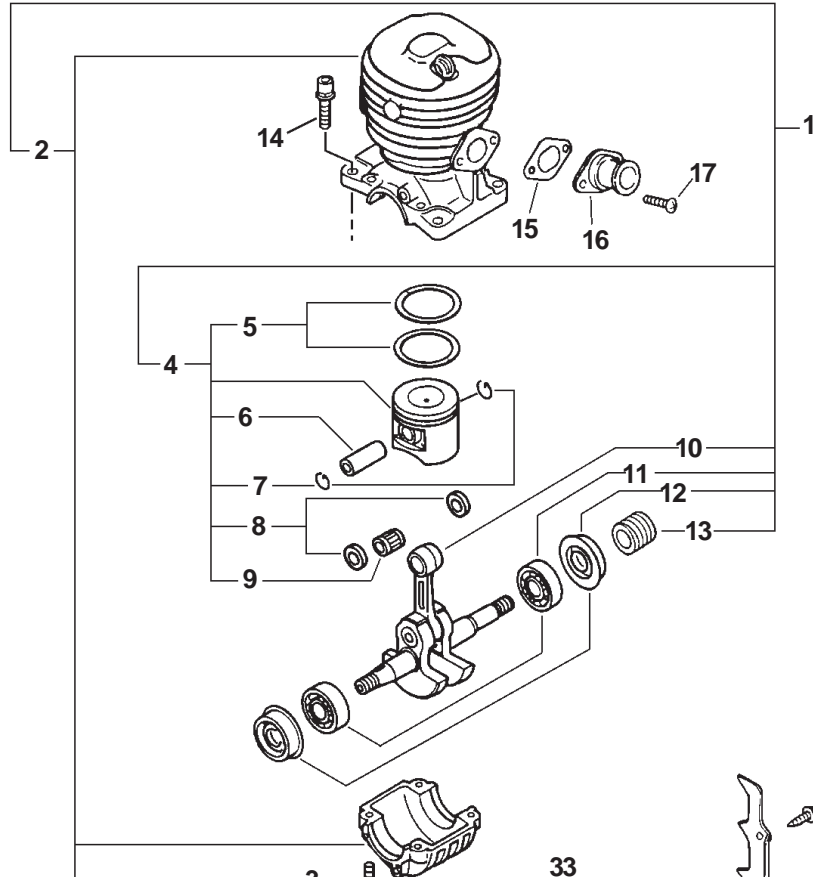

- 46 -- US
- 47 -- CANADA
- 48 -- FRENCH
- 49
- 50 -- CANADA

ITEM	PART NUMBER	QTY	DESCRIPTION	REMARKS
<u>OPTIONAL ENGINE REPOWER</u>				
1	SB1080	1	SHORT BLOCK	INCLUDES ITEM 2-13
2	P021006990	1	CRANKCASE KIT	INCLUDES ITEM 3
3	90010605020	4	BOLT 5X20	
4	P021006150	1	PISTON KIT	INCLUDES ITEMS 5-9
5	10001139730	2	RING, PISTON	
6	V609000000	1	PIN, PISTON	
7	10001532330	2	CIRCLIP, PISTON PIN	
8	V308000010	2	SPACER	
9	V556000000	1	BEARING, NEEDLE	
10	A011000320	1	CRANKSHAFT	
11	V508000000	2	OIL SEAL	
12	90081036202	2	BEARING, BALL	
13	V652000000	1	GEAR, WORM	
14	90016205022	4	BOLT 5X22	
15	13001639930	1	GASKET, INTAKE	
16	13051039932	1	ADAPTER, INTAKE	
17	90023805012	2	SCREW 5X12	
18	P021003100	1	ENGINE COVER ASY	INCLUDES ITEMS 19-21
19	43601838330	2	DOWEL PIN	
20	10021503930	2	DOWEL PIN	
21	43301119830	2	STUD, GUIDE BAR	
22	43600539332	1	OIL TANK ASY	INCLUDES ITEMS 23-26
23	43601938330	1	GASKET, OIL TANK	
24	90016304016	3	BOLT 4X16	
25	43601838330	1	DOWEL PIN	
26	43611413930	1	VALVE, CHECK	
27	43600165631	1	TANK CAP ASY	INCLUDES ITEMS 28-29
28	A3650000050	1	LINK	
29	90072502025	1	O-RING	
30	10092138330	2	CUSHION	
31	10091533930	2	SCREW	
32	10091838330	2	CAP, CUSHION	
33	43300019831	1	CHAIN CATCHER KIT	INCLUDES ITEM 34
34	90022005018	1	SCREW 5X18	
35	88020038330	1	SPIKED BUMPER KIT	INCLUDES ITEM 36
36	90010505012	2	BOLT 5X12	
37	43304539331	1	COVER	
38	90023805016	1	SCREW 5X16	
39	90023805016	2	SCREW 5X16	
40	A160000200	1	COVER, CYLINDER	
41	16389038330	3	BOLT 5	
42	V135000010	1	GROMMET	
43	P021007150	1	LID, CLEANER	
44	A235000000	1	KNOB, CLEANER LID	
45	13033832430	1	PLUG, COVER	
46	89019130131	1	LABEL, KICK BACK	
47	X505000450	1	LABEL, KICK BACK	CANADA MODELS
48	X505000460	1	LABEL, KICK BACK (FRENCH)	CANADA MODELS
49	X524000400	1	LABEL, BAR & CHAIN	
50	X524001170	1	LABEL, BAR & CHAIN	CANADA MODELS
51	89017639431	1	LABEL, NOISE	CANADA MODELS
52	89032439630	1	LABEL, CAUTION	CANADA MODELS
53	X503005440	1	LABEL, MODEL -- CS-520	
54	10152035430	1	COVER