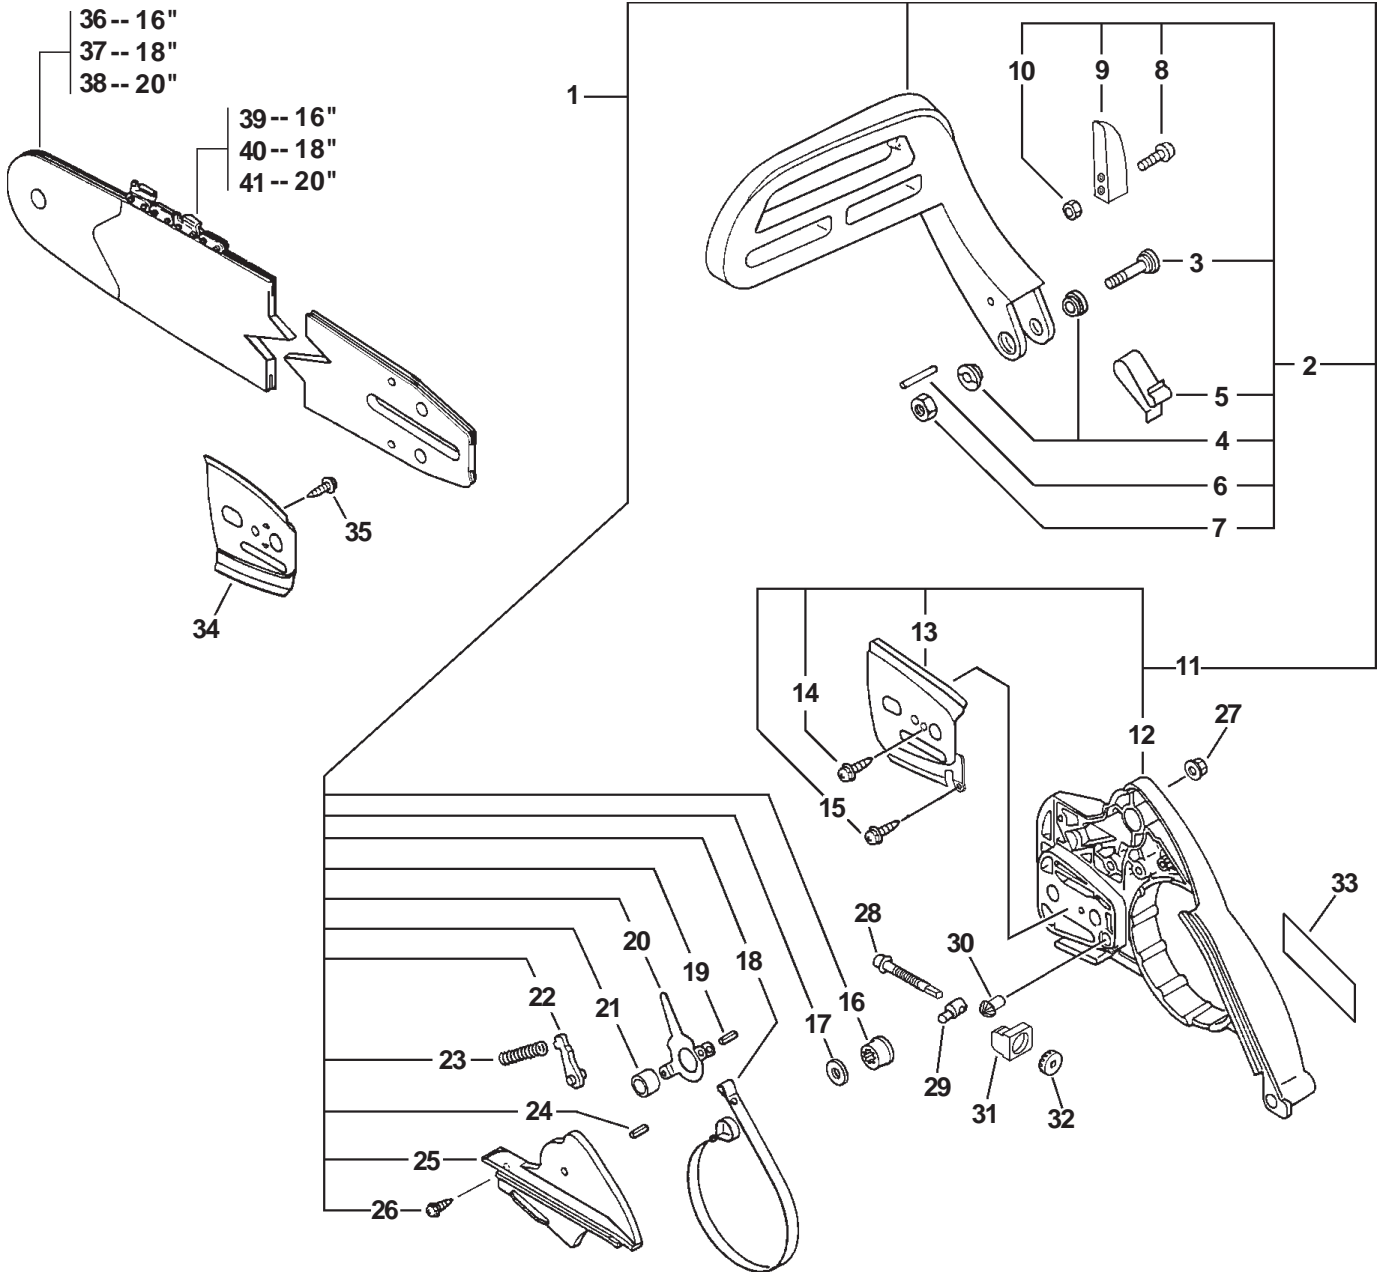

S/N: 05001001 - 05023601
S/N: 07001001 - 07002929

ITEM	PART NUMBER	QTY	DESCRIPTION	REMARKS
1	43310039034	1	CHAIN BRAKE ASY	INCLUDES ITEMS 2-25
2	43320139031	1	BRAKE LEVER ASY	INCLUDES ITEMS 3-10
3	9131805032	1	SCREW	
4	43316739130	2	SPACER	
5	43311438331	1	SPRING	
6	90033030260	1	PIN, 3X26	
7	90056000005	1	LOCKNUT	
8	90023804018	2	SCREW 4X18	
9	43317139330	1	WEIGHT, BRAKE	
10	90050000004	2	NUT 4	
11	P021001280	1	SPROCKET GUARD ASY	INCLUDES ITEMS 12-15
12	43300539333	1	GUARD, SPROCKET	
13	C305000001	1	PLATE, SPROCKET GUARD - OUTER	
14	90022003006	1	SCREW 3X6	
15	90025304010	1	SCREW 4X10	
16	43314235430	1	ADJUSTER, BRAKE	
17	V304000090	1	WASHER	
18	C328000060	1	BAND, BRAKE	
19	90033040088	1	ROLLER, 4X8.8	
20	43320835431	1	LEVER, BRAKE	
21	43311538330	1	COLLAR 5.2X12X14	
22	43320935430	1	STOPPER, BRAKE	
23	43312235430	1	SPRING, BRAKE	
24	90034225012	1	SPRING PIN	
25	43331039330	1	COVER, BRAKE	
26	90025304010	2	SCREW 4X10	
27	43301912330	2	FLANGE NUT 8	
28	V203000041	1	BOLT 5	
29	C309000030	1	TENSIONER, CHAIN	
30	V651000001	1	GEAR, BEVEL	
31	V355000270	1	COLLAR	
32	V651000011	1	GEAR, BEVEL	
33	X502000000	1	LABEL, ECHO	
34	43301335431	1	PLATE, GUIDE - INNER	
35	90022004006	1	SCREW 4X6	
36	160336601	1	DOUBLE GUARD BAR 16"	
37	180337201	1	DOUBLE GUARD BAR 18"	
38	200337801	1	DOUBLE GUARD BAR 20"	
39	333066	1	CHAIN, 66 LINK 0.325 PITCH, 16" GUIDE BAR	
40	333072	1	CHAIN, 72 LINK 0.325 PITCH, 18" GUIDE BAR	
41	333078	1	CHAIN, 78 LINK 0.325 PITCH, 20" GUIDE BAR