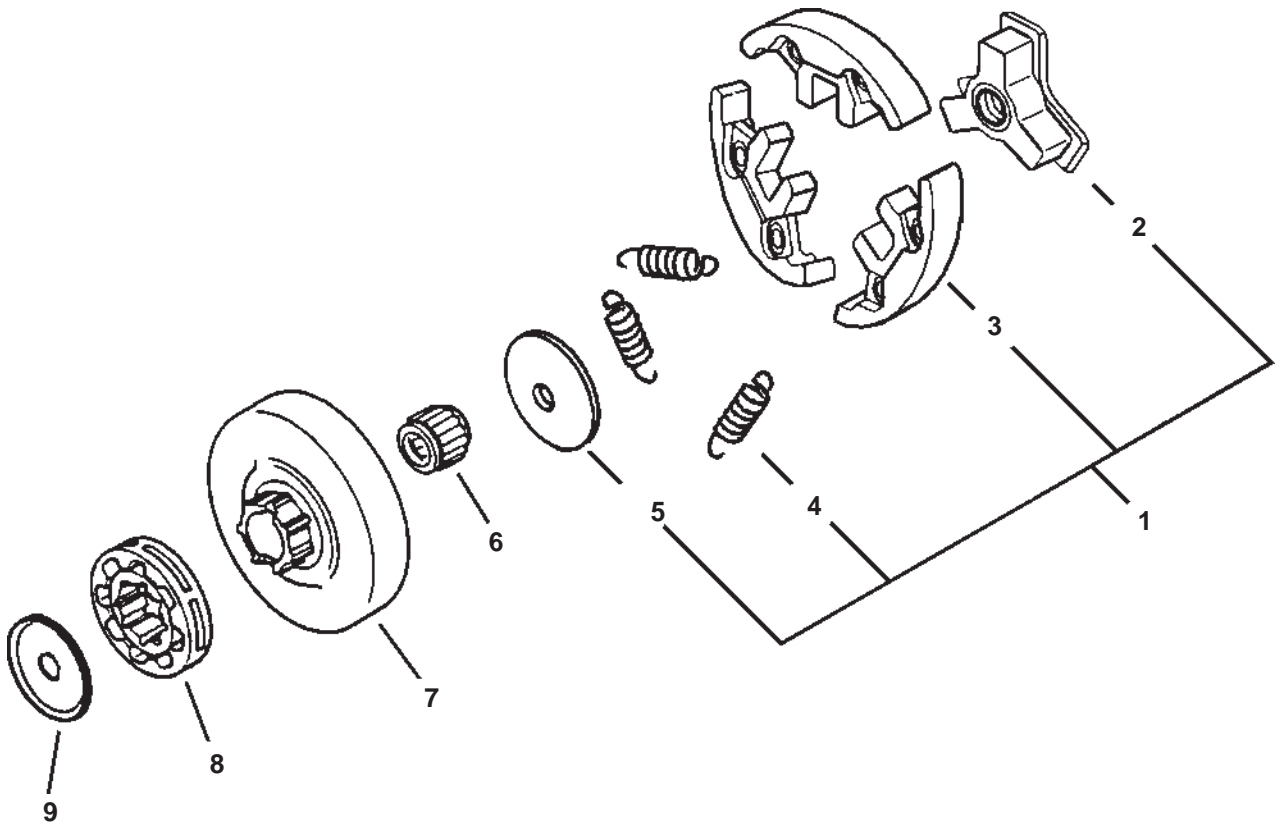

ITEM	PART NUMBER	QTY	DESCRIPTION	REMARKS
1	P021007070	1	CLUTCH ASY	INCLUDES ITEMS 2-5
2	A552000050	1	HUB, CLUTCH	
3	P021007050	1	CLUTCH SHOE SET	
4	V451000500	3	SPRING, CLUTCH	
5	A551000060	1	PLATE, CLUTCH	
6	V557000010	1	BEARING, NEEDLE	
7	A556000020	1	DRUM, CLUTCH	
8	17511412530	1	SPROCKET, RIM .325"	
9	A551000000	1	PLATE, CLUTCH