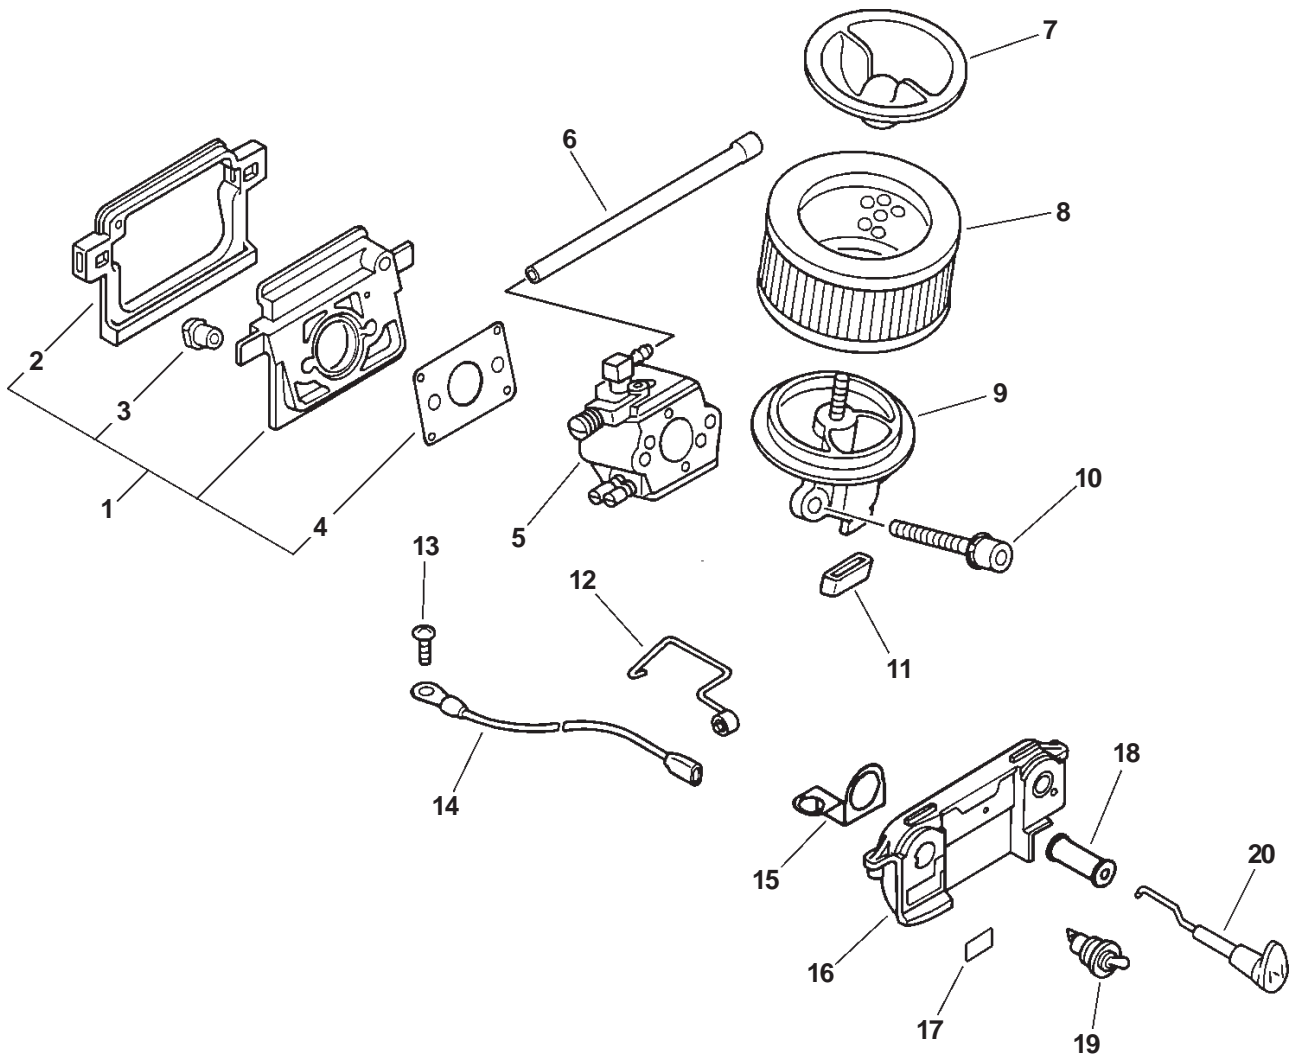

ITEM	PART NUMBER	QTY	DESCRIPTION	REMARKS
1	13000038330	1	INSULATOR KIT	INCLUDES ITEMS 1-4
2	13036638330	1	CUSHION	
3	13002033330	2	NUT	
4	13001038330	1	GASKET, INTAKE	
5	A021000220	1	CARBURETOR -- WT-594	
6	13011038330	1	PIPE, IMPULSE	
7	13040538331	1	BRACKET, AIR CLEANER	
8	13031038331	1	FILTER, AIR	
9	A204000002	1	ELBOW, CARBURETOR	
10	90016205050	2	BOLT 5X50	
11	13043038330	1	CUSHION	
12	C454000041	1	ROD, THROTTLE	
13	90022004006	1	SCREW 4X6	
14	16201038331	1	LEAD, GROUND	
15	16341338930	1	PLATE, SWITCH	
16	16381038932	1	BRACKET, SWITCH	
17	89015737330	1	LABEL, SWITCH	
18	17881014532	1	GROMMET	
19	16340038330	1	SWITCH, IGNITION	
20	17851038331	1	KNOB, CHOKE	
21	90010504006	1	BOLT 4X6	
22	14571160631	1	PLATE	
23	90010505014	2	BOLT 5X14	
24	P021006591	1	MUFFLER ASY	INCLUDES ITEMS 25-28
25	14551035431	1	GASKET, MUFFLER	
26	14588439330	1	SCREEN	
27	A303000050	1	LID, MUFFLER	
28	90025004008	2	SCREW 4X8