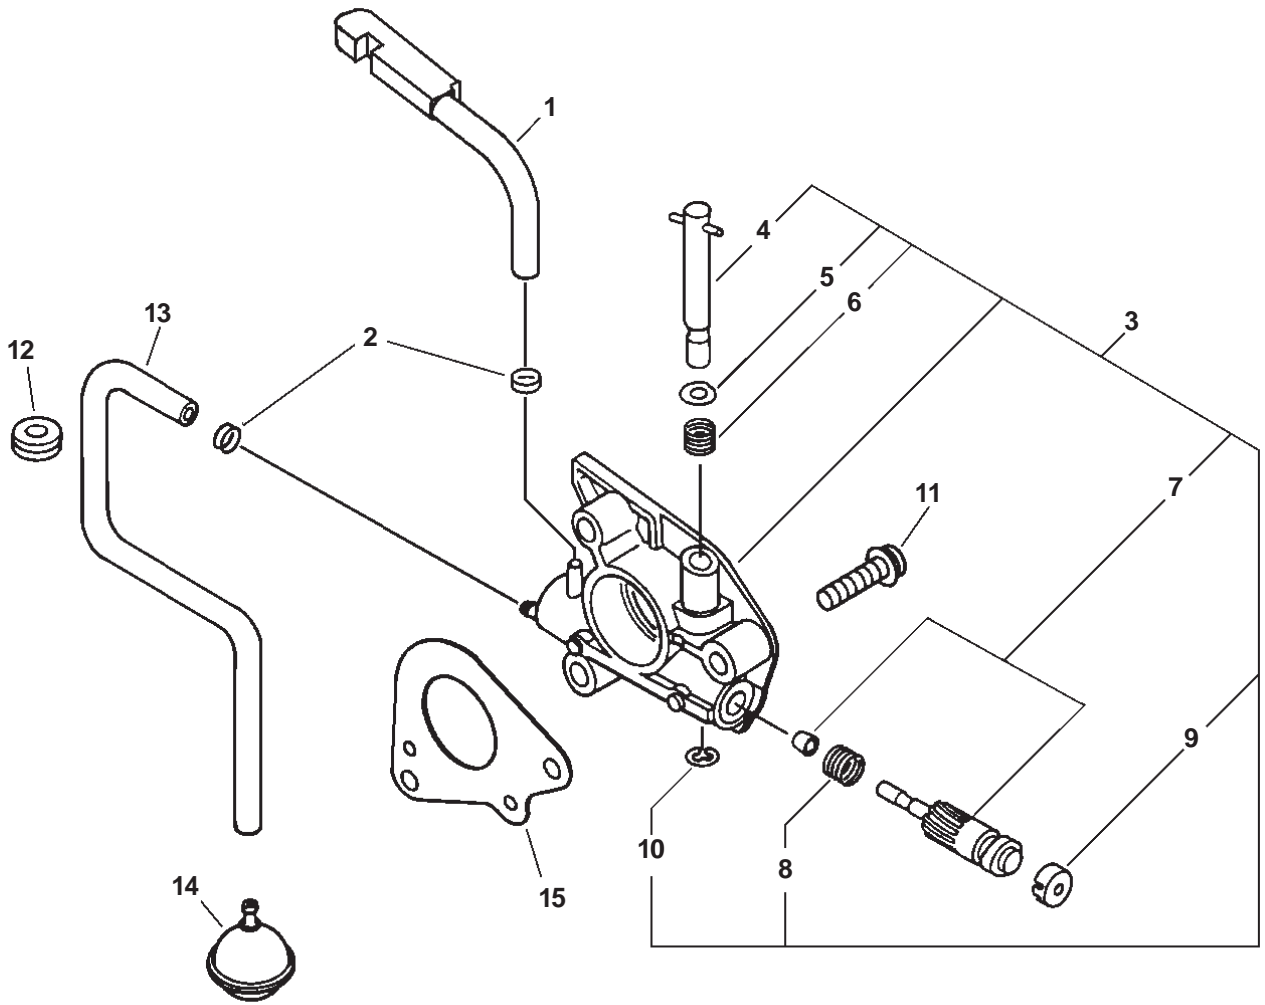

ITEM	PART NUMBER	QTY	DESCRIPTION	REMARKS
1	X502000010	1	LABEL, ECHO	
2	90023805018	4	SCREW 5X18	
3	17720039335	1	STARTER ASY	INCLUDES ITEMS 4-12
4	17722737930	1	GUIDE, ROPE	
5	90029603014	1	SCREW 3X14	
6	17722835430	1	GRIP, STARTER	
7	17722035430	1	SPRING, REWIND	
8	17722138330	1	PLATE, STARTER	
9	17721538330	1	DRUM, STARTER	
10	17721402830	1	WASHER	
11	90023805012	1	SCREW 5X12	
12	17722605310	1	ROPE, STARTER - 3.5X960mm	BULK OPTION:99944445000
13	A172000062	1	COVER, FAN	
14	V203000090	2	BOLT 5X14	
15	90060300005	2	WASHER 5	
16	17721819830	2	PAWL, STARTER	
17	17724704630	2	SPACER, RATCHET	
18	17723435430	2	SPRING, RETURN	
19	10014230830	1	WOODRUFF KEY	
20	90051500008	1	FLANGE NUT 8	
21	A409000030	1	FLYWHEEL	
22	90016204030	2	BOLT 4X30	
23	A411000030	1	COIL, IGNITION	
24	15901201620	1	CAP, SPARK PLUG	
25	15901103432	1	TERMINAL, SPARK PLUG CAP	
26	A427000012	1	CAP, SPARK PLUG	
27	A426000010	1	TERMINAL, SPARK PLUG CAP	
28	15901010630	1	SPARK PLUG -- BPM-7A	
29	A425000000	1	SPARK PLUG -- BPMR-8Y	CANADA MODELS

ITEM	PART NUMBER	QTY	DESCRIPTION	REMARKS
1	43722938331	1	PIPE, OIL DISCHARGE	
2	13201326630	2	CLIP	
3	43700238330	1	AUTO-OILER ASY	INCLUDES ITEMS 4-10
4	43701638330	1	NEEDLE, ADJUST	
5	43702937330	1	WASHER	
6	43701537330	1	SPRING	
7	43702437330	1	PLUNGER	
8	43701938330	1	SPRING	
9	43706238330	1	CAP, OIL PUMP	
10	12312715030	1	CIRCLIP	
11	90022304016	2	SCREW	
12	13211512330	1	GROMMET	
13	43721038330	1	PIPE, FUEL	
14	43620514730	1	STRAINER, OIL	
15	17531038330	1	PLATE, SEAL	
16	89541006960	1	WRENCH W/SCREWDRIVER	
17	89581203930	1	SCREWDRIVER	
18	89561000130	1	L-WRENCH - 4mm	