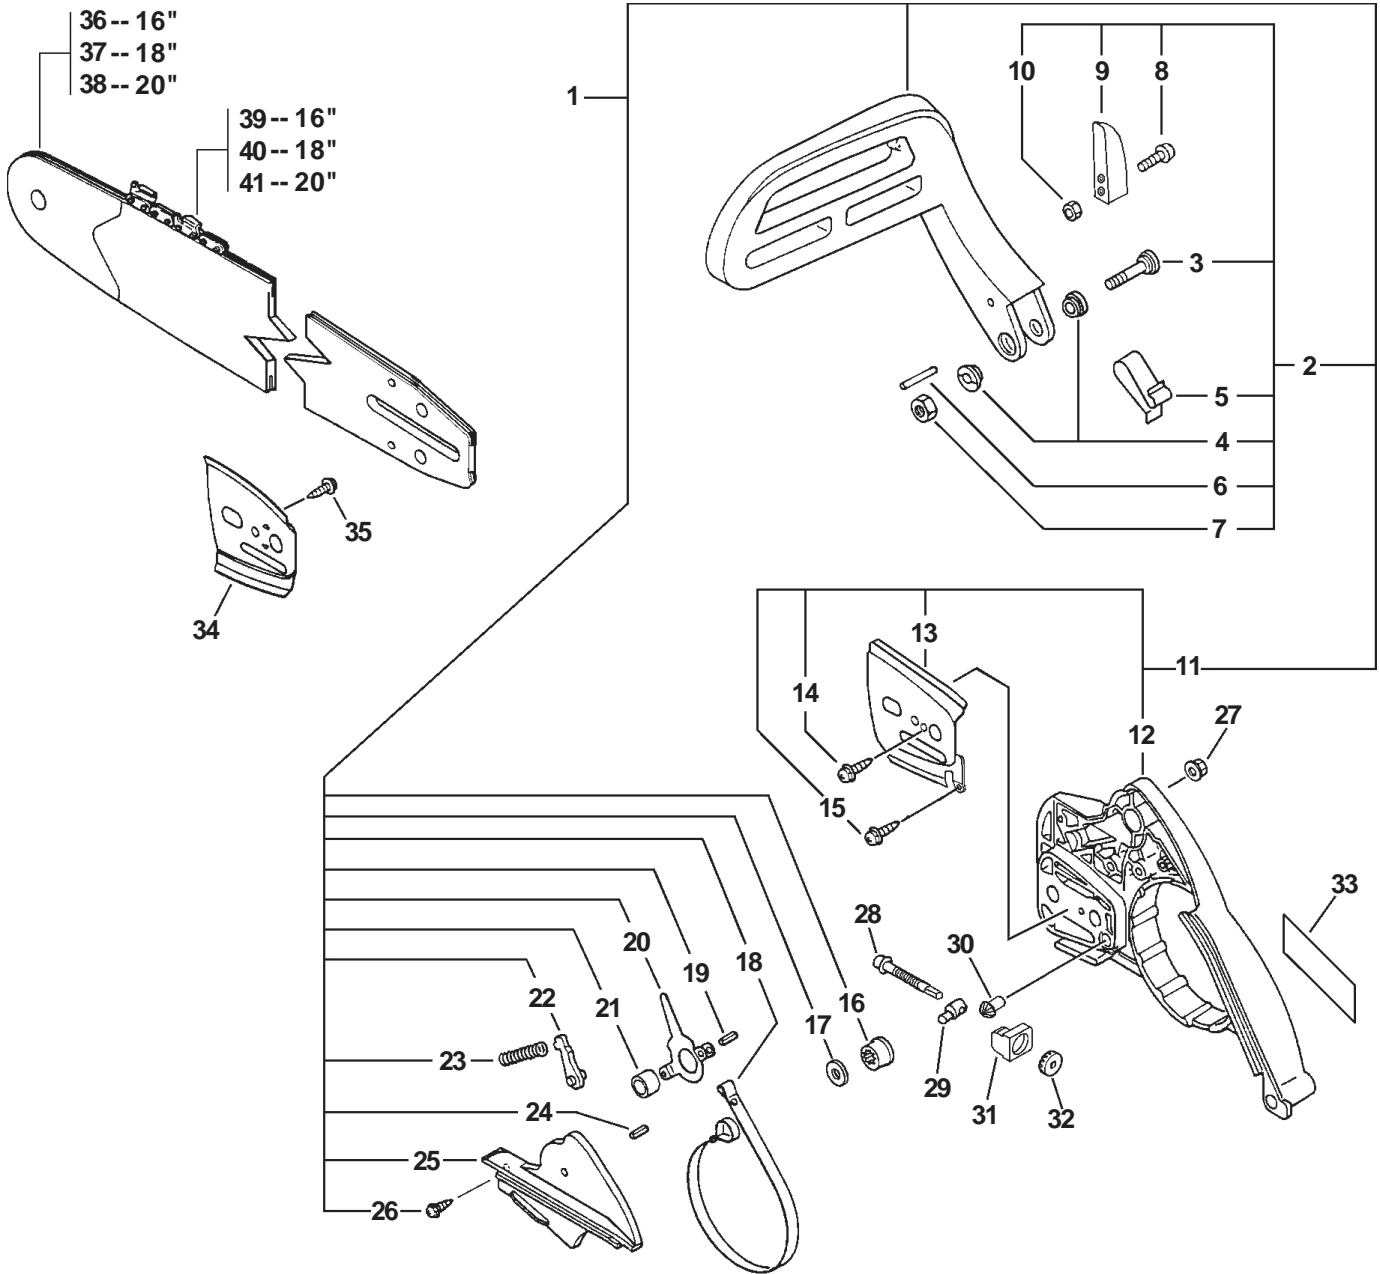

S/N: 05023602 - 05999999

S/N: 07002930 - 07999999

ITEM	PART NUMBER	QTY	DESCRIPTION	REMARKS
1	43310039037	1	CHAIN BRAKE ASY	INCLUDES ITEMS 2-25
2	43320139031	1	BRAKE LEVER ASY	INCLUDES ITEMS 3-10
3	9131805032	1	SCREW	
4	43316739130	2	SPACER	
5	43311438331	1	SPRING	
6	90033030260	1	PIN, 3X26	
7	90056000005	1	LOCKNUT	
8	90023804018	2	SCREW 4X18	
9	43317139330	1	WEIGHT, BRAKE	
10	90050000004	2	NUT 4	
11	P021001281	1	SPROCKET GUARD ASY	INCLUDES ITEMS 12-15
12	43300539333	1	GUARD, SPROCKET	
13	C305000001	1	PLATE, SPROCKET GUARD - OUTER	
14	90022003006	1	SCREW 3X6	
15	90025304010	1	SCREW 4X10	
16	43314235430	1	ADJUSTER, BRAKE	
17	V304000090	1	WASHER	
18	C328000060	1	BAND, BRAKE	
19	90033040088	1	ROLLER, 4X8.8	
20	43320835431	1	LEVER, BRAKE	
21	43311538330	1	COLLAR 5.2X12X14	
22	43320935430	1	STOPPER, BRAKE	
23	43312235430	1	SPRING, BRAKE	
24	90034225012	1	SPRING PIN	
25	43331039330	1	COVER, BRAKE	
26	90025304010	2	SCREW 4X10	
27	43301912330	2	FLANGE NUT 8	
28	V203000110	1	BOLT 5	
29	C309000030	1	TENSIONER, CHAIN	
30	V651000001	1	GEAR, BEVEL	
31	V355000270	1	COLLAR	
32	V651000011	1	GEAR, BEVEL	
33	X502000000	1	LABEL, ECHO	
34	43301335431	1	PLATE, GUIDE - INNER	
35	90022004006	1	SCREW 4X6	
36	160336601	1	DOUBLE GUARD BAR 16"	
37	180337201	1	DOUBLE GUARD BAR 18"	
38	200337801	1	DOUBLE GUARD BAR 20"	
39	333066	1	CHAIN, 66 LINK 0.325 PITCH, 16" GUIDE BAR	
40	333072	1	CHAIN, 72 LINK 0.325 PITCH, 18" GUIDE BAR	
41	333078	1	CHAIN, 78 LINK 0.325 PITCH, 20" GUIDE BAR