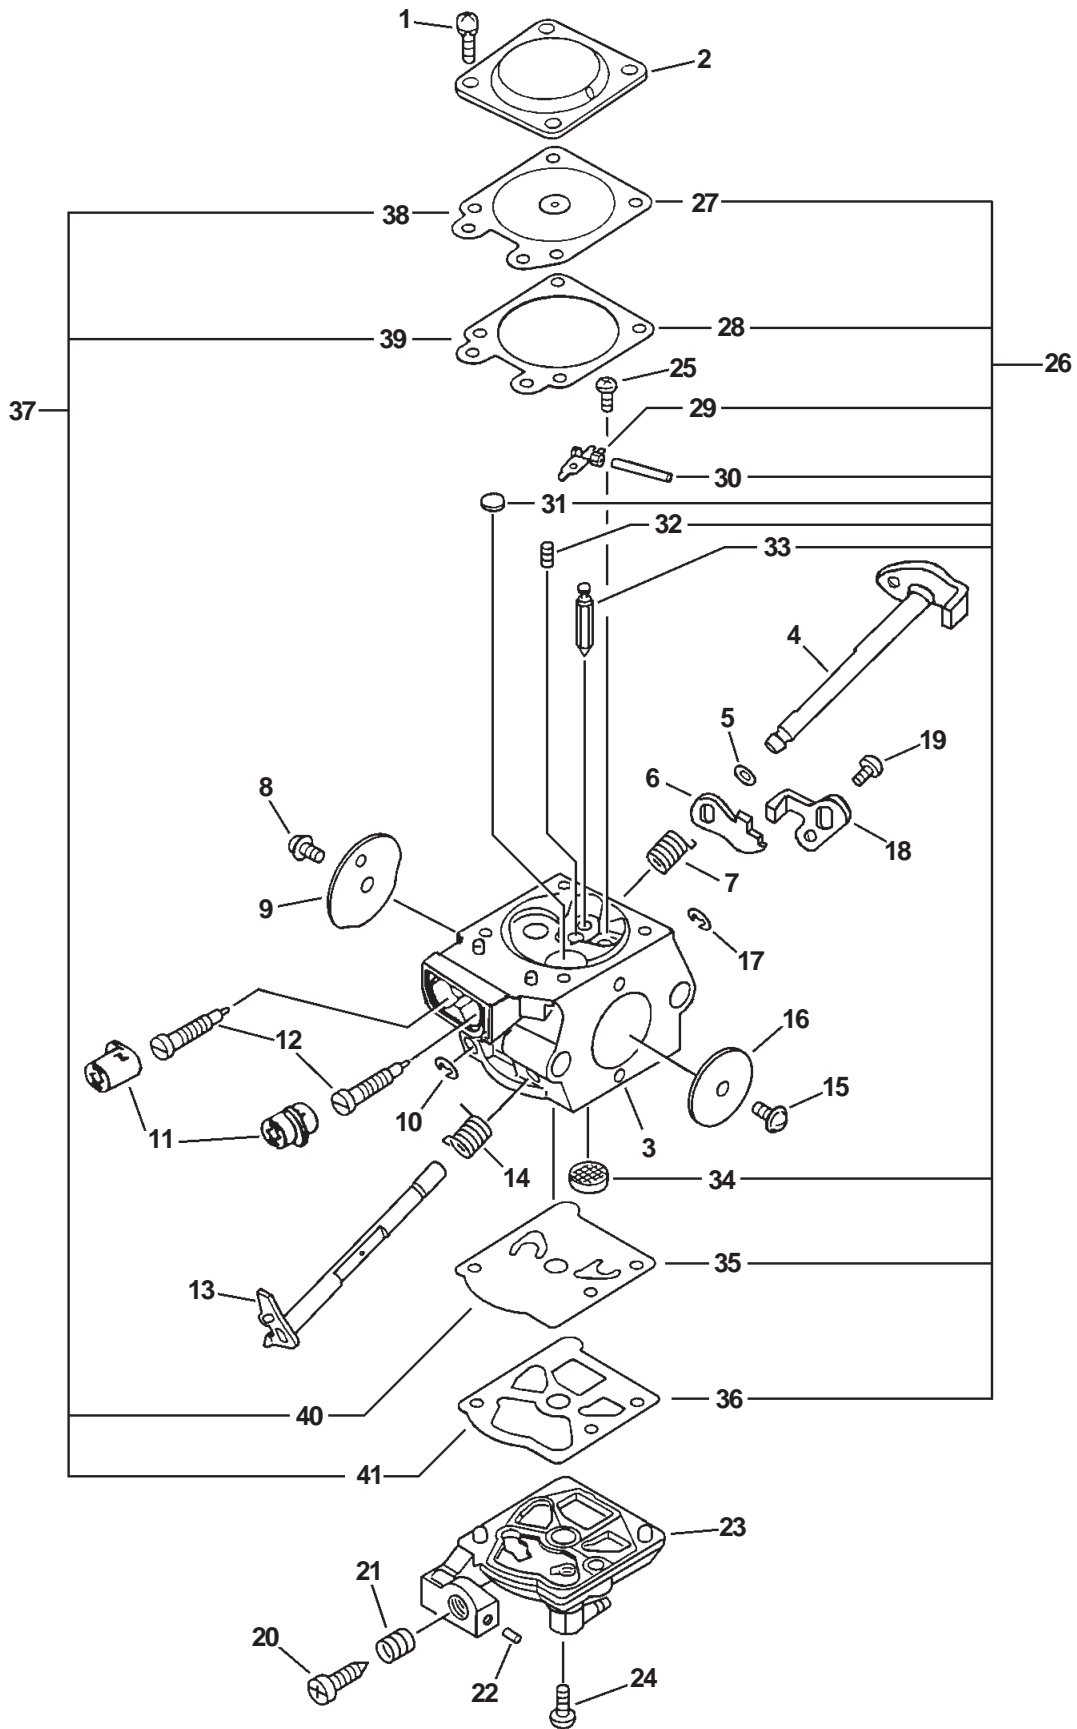

ITEM	PART NUMBER	QTY	DESCRIPTION	REMARKS
	A021000220	1	CARBURETOR--WT-594	
1	12313002960	4	SCREW, METERING DIAPHRAGM COVER	
2	12314203930	1	COVER, METERING DIAPHRAGM	
3	-----	1	BODY, CARBURETOR	NOT AVAILABLE SEPARATELY
4	P003000150	1	SHAFT, CHOKE	
5	12314926030	1	WASHER	
6	P003000160	1	LEVER, FAST IDLE	
7	P003000140	1	SPRING, CHOKE RETURN	
8	12311403930	1	SCREW, CHOKE VALVE	
9	P003000230	1	VALVE CHOKE	
10	12312715030	1	CLIP, CHOKE SHAFT	
11	P003000010	2	CAP, MIXTURE LIMITER	
12	12312003661	2	NEEDLE, HIGH SPEED	
13	P003000480	1	SHAFT, THROTTLE	
14	12311337530	1	SPRING, THROTTLE RETURN	
15	12311403930	1	SCREW, THROTTLE VALVE	
16	12311610530	1	VALVE, THROTTLE	
17	12312715030	1	CLIP, THROTTLE SHAFT	
18	P003000130	1	LEVER, THROTTLE	
19	12311403930	1	SCREW, THROTTLE LEVER	
20	12313404260	1	SCREW, IDLE ADJUST	
21	12313304260	1	SPRING, IDLE ADJUST	
22	12317815030	1	PLUG, FRICTION	
23	12312438330	1	COVER, FUEL PUMP	
24	12311003930	1	SCREW, PUMP COVER	
25	12313903930	1	SCREW, METERING LEVER PIN	
26	P003000250	1	REPAIR KIT	INCLUDES ITEMS 27-36
27	-----	1	DIAPHRAGM, METERING	
28	-----	1	GASKET, METERING DIAPHRAGM	
29	-----	1	LEVER, METERING	
30	-----	1	PIN, METERING LEVER	
31	-----	1	PLUG, WELCH	
32	-----	1	SPRING, METERING LEVER	
33	-----	1	VALVE, INLET NEEDLE	
34	-----	1	SCREEN, INLET	
35	-----	1	DIAPHRAGM, FUEL PUMP	
36	-----	1	GASKET, FUEL PUMP	
37	P003000240	1	DIAPHRAGM/GASKET KIT	INCLUDES ITEMS 38-41
38	-----	1	DIAPHRAGM, METERING	
39	-----	1	GASKET, METERING DIAPHRAGM	
40	-----	1	DIAPHRAGM, FUEL PUMP	
41	-----	1	GASKET, FUEL PUMP