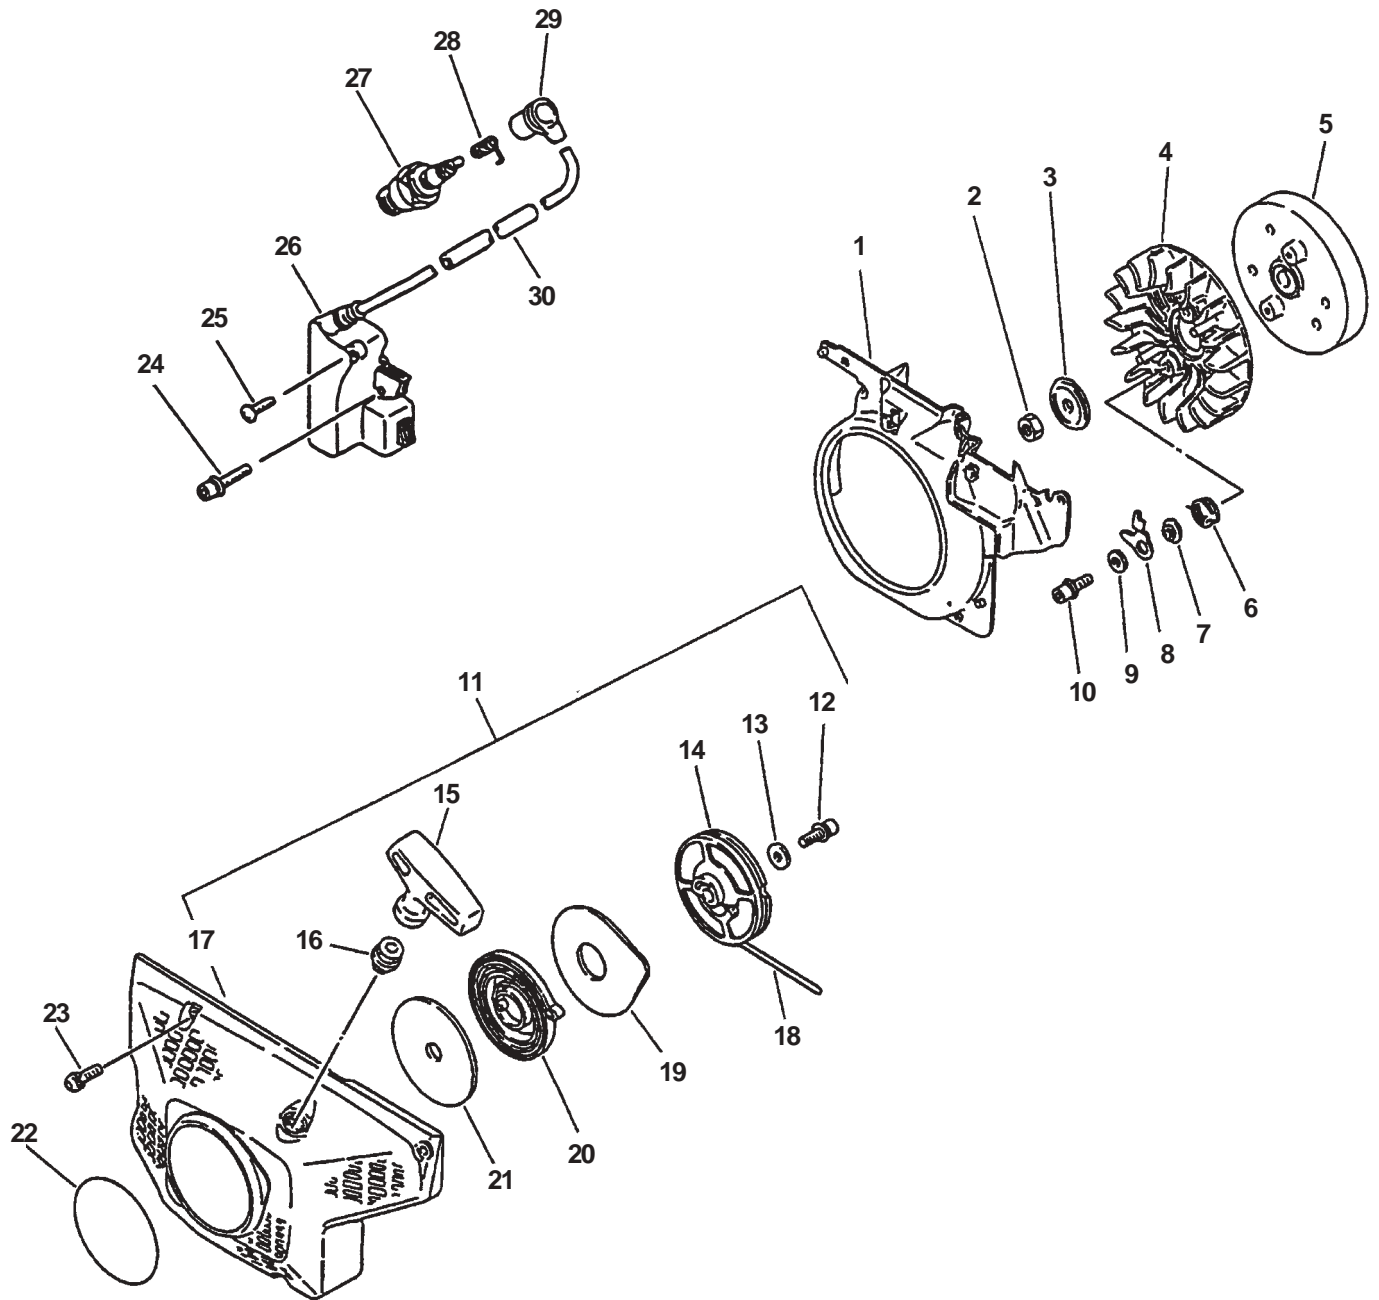

KEY	PARTNUMBER	QTY	DESCRIPTION	REMARKS
1	10153507060	1	COVER, FAN	
2	90050000008	1	NUT 8	
3	10014319830	1	WASHER	
4	10152132330	1	FAN, COOLING	
5	15680032631	1	FLYWHEEL	
6	17723419830	2	SPRING, RETURN	
7	17724719830	2	SPACER, RATCHET	
8	17721832630	2	PAWL, STARTER	
9	90060300005	2	WASHER 5	
10	90016205014	2	BOLT, H.S. 5X14	
11	17720007065	1	STARTER ASY	INCLUDES ITEMS 12 - 21
12	90023805014	1	SCREW 5X14	
13	90060300005	1	WASHER 5	
14	17721532330	1	DRUM, STARTER	
15	17722830830	1	GRIP, STARTER	
16	17722707060	1	GUIDE, ROPE	
17	10150707062	1	COVER, FAN	
18	-----	1	ROPE, STARTER	USE BULK ROPE 999444000550 4 mm (5/32 in.) X 900 mm (35.4 in.)
19	17722107060	1	PLATE, STARTER	
20	17722002834	1	SPRING, REWIND	
21	17722102830	1	PLATE, STARTER	
22	89011238130	1	LABEL, ECHO	
23	90023805020	4	SCREW 5X20	
24	90016204020	2	BOLT, H.S. 4X20	
25	90024204008	1	SCREW 4X8	
26	15660132631	1	C.D. IGNITION MODULE	
27	15901716431	1	PLUG, SPARK BPM-8Y	
28	15901103432	1	COIL, SPARK PLUG CAP	
29	15901203433	1	CAP, SPARK PLUG	
30	15061132430	1	TUBE