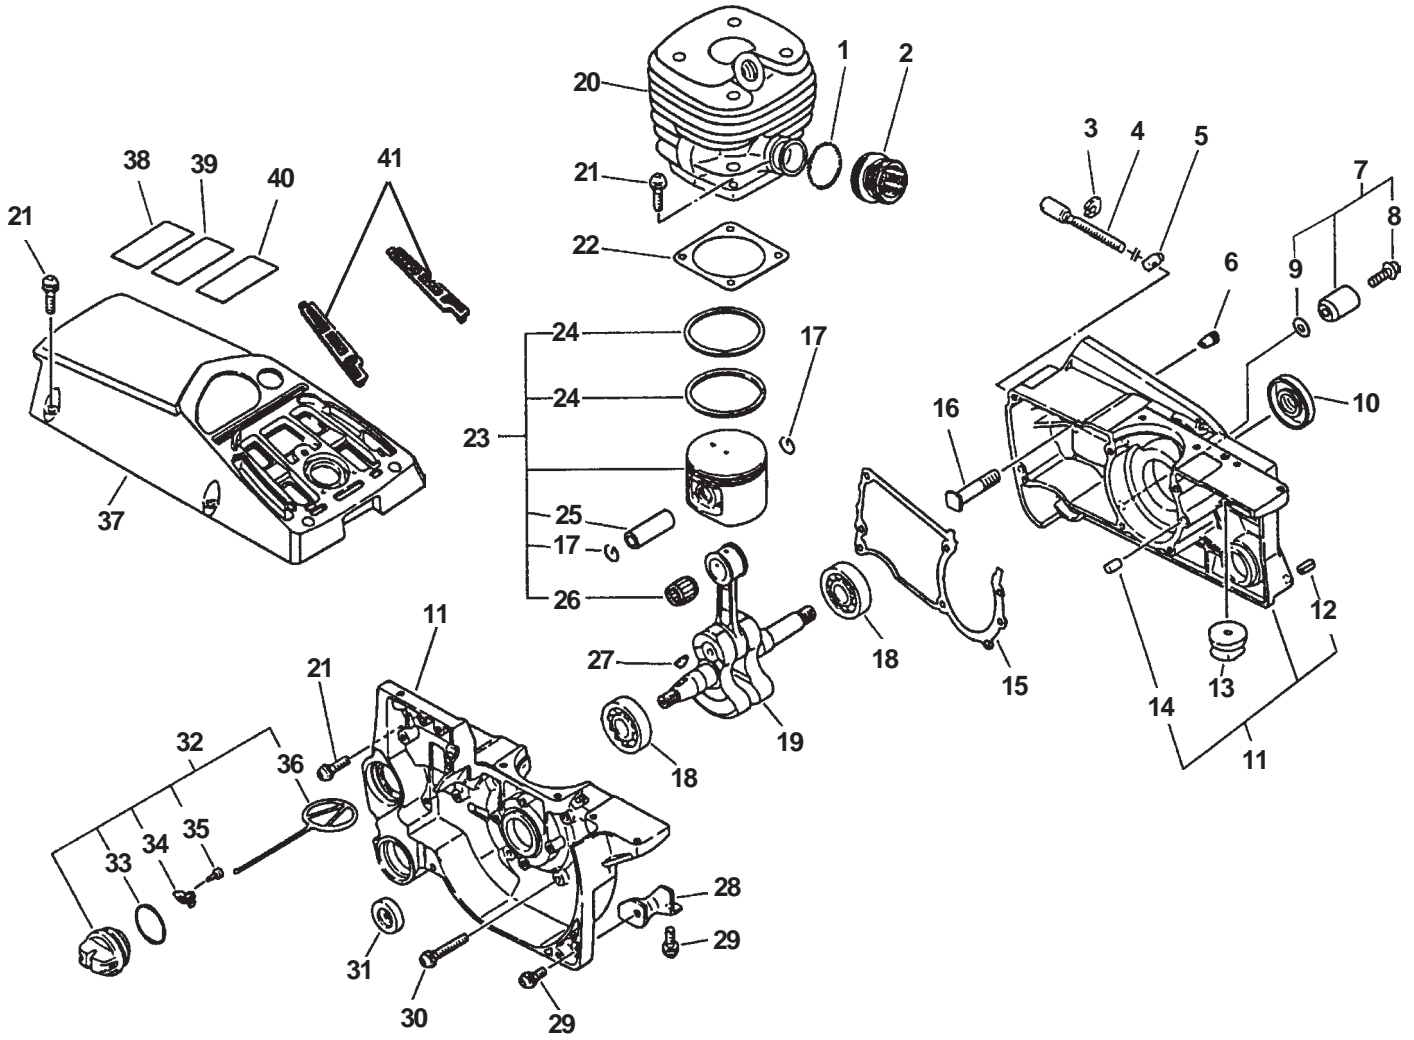

**CHAIN SAW  
PARTS CATALOG  
MODEL CS-6700  
TYPE 1E  
SERIAL NUMBER 001001 & UP**

**ECHO, INCORPORATED**  
400 OAKWOOD ROAD  
LAKE ZURICH, IL 60047

**99922203008**  
**07/03**  
Small Engine Parts

KEY	PARTNUMBER	QTY	DESCRIPTION	REMARKS
1	13051630830	1	BAND	
2	13051032430	1	ADAPTER, INTAKE	
3	43302811030	1	CLIP	
4	43301611031	1	SCREW, TENSIONER	
5	43301402830	1	TENSIONER	
6	43611413930	1	VALVE, CHECK	
7	43300019831	1	CATCHER KIT, CHAIN	INCLUDES ITEMS 8 & 9
8	90022005018	1	SCREW 5X18	
9	90060000005	1	WASHER 5	
10	10021232430	1	OILSEAL	
11	10020438132	1	CRANKCASE KIT	INCLUDES ITEMS 6, 10, 12 - 16, 18 & 31
12	90034550010	1	PIN, SPRING 5X10	
13	10025132430	1	CUSHION (A)	
14	10021502830	2	PIN, DOWEL	
15	10024232430	1	GASKET, CRANKCASE	
16	43301119830	2	STUD, GUIDE BAR	
17	10001500230	2	CIRCLIP, PISTON PIN	
18	90081036202	2	BEARING, BALL	
19	10010032430	1	CRANKSHAFT	
20	10100132431	1	CYLINDER ASY	INCLUDES ITEMS 22
21	90016205020	11	BOLT, H.S. 5X20	
22	10101032431	1	GASKET, CYLINDER BASE	
23	10000032430	1	PISTONKIT	INCLUDES ITEMS 17, 24 - 26
24	10001132430	2	RING, PISTON	
25	10001332430	1	PIN, PISTON	
26	10001232430	1	BEARING, NEEDLE	
27	10014230830	1	KEY WOODRUFF	
28	10091732430	1	CUSHION	
29	90023805014	2	SCREW 5X14	
30	90016205035	4	BOLT, H.S. 5X35	
31	10021219830	1	OILSEAL	
32	43600137933	1	CAP ASY, OIL TANK	INCLUDES ITEMS 33 - 36
33	90072502025	1	O-RING 2025	
34	13105019830	1	RETAINER, LINK	
35	90024603008	1	SCREW 3X8	
36	13105119830	1	CLIP, FUEL CAP	
37	10150638133	1	COVER, CYLINDER	
38	89019232631	1	LABEL, BAR & CHAIN	
39	89019130131	1	LABEL, CAUTION	
40	89019131731	1	LABEL, CAUTION	
41	13081132330	2	SCREEN, CLEANER	