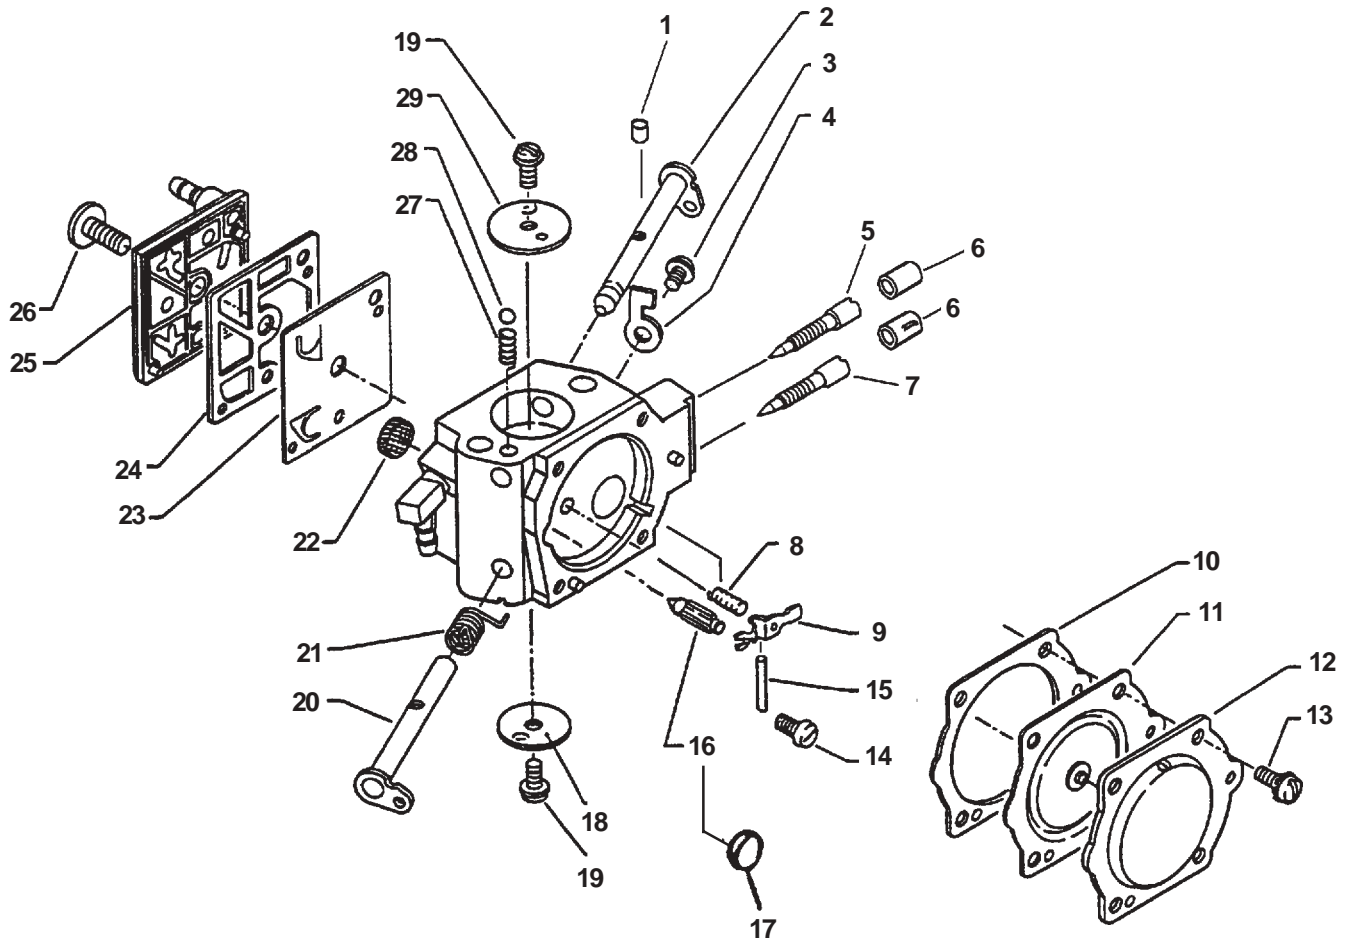

KEY	PARTNUMBER	QTY	DESCRIPTION	REMARKS
	12300032631	1	CARBURETOR ASY HDA-151A	INCLUDES THE FOLLOWING
1	A B	1	PLUG, FRICTION	
2	12313119830	1	SHAFT, CHOKE	
3	12311403930	1	SCREW	
4	12315630830	1	STOP. THROTTLE	
5	12312032631	1	NEEDLE, HIGH SPEED	
6	12315139230	2	CAP, LIMITER	
7	12311802260	1	NEEDLE, IDLE	
8	A	1	SPRING, METERING LEVER	
9	A	1	LEVER, METERING	
10	A B	1	GASKET, METERING DIAPHRAGM	
11	A B	1	DIAPHRAGM, METERING	
12	12314217330	1	COVER, METERING LEVER PIN	
13	A B	4	SCREW	
14	A	1	SCREW, METERING LEVER PIN	
15	A	1	PIN, METERING LEVER	
16	A	1	VALVE, INLET NEEDLE	
17	A	1	PLUG, WELCH	
18	12313216130	1	VALVE, THROTTLE	
19	12311403930	2	SCREW	
20	12311732630	1	VALVE, THROTTLE	
21	12311316130	1	SPRING, THROTTLE RETURN	
22	A	1	SCREEN, INLET	
23	A B	1	DIAPHRAGM, FUEL PUMP	
24	A B	1	GASKET, FUEL PUMP	
25	12312419830	1	COVER, FUEL PUMP	
26	12311016130	1	SCREW, PUMP COVER	
27	12313510630	1	SPRING, CHOKE FRICTION	
28	12313610630	1	BALL, CHOKE FRICTION	
29	12313232430	1	VALVE, CHOKE	
A	12310032630	1	REPAIR KIT	
B	12310117330	1	DIAPHRAGM/GASKET KIT