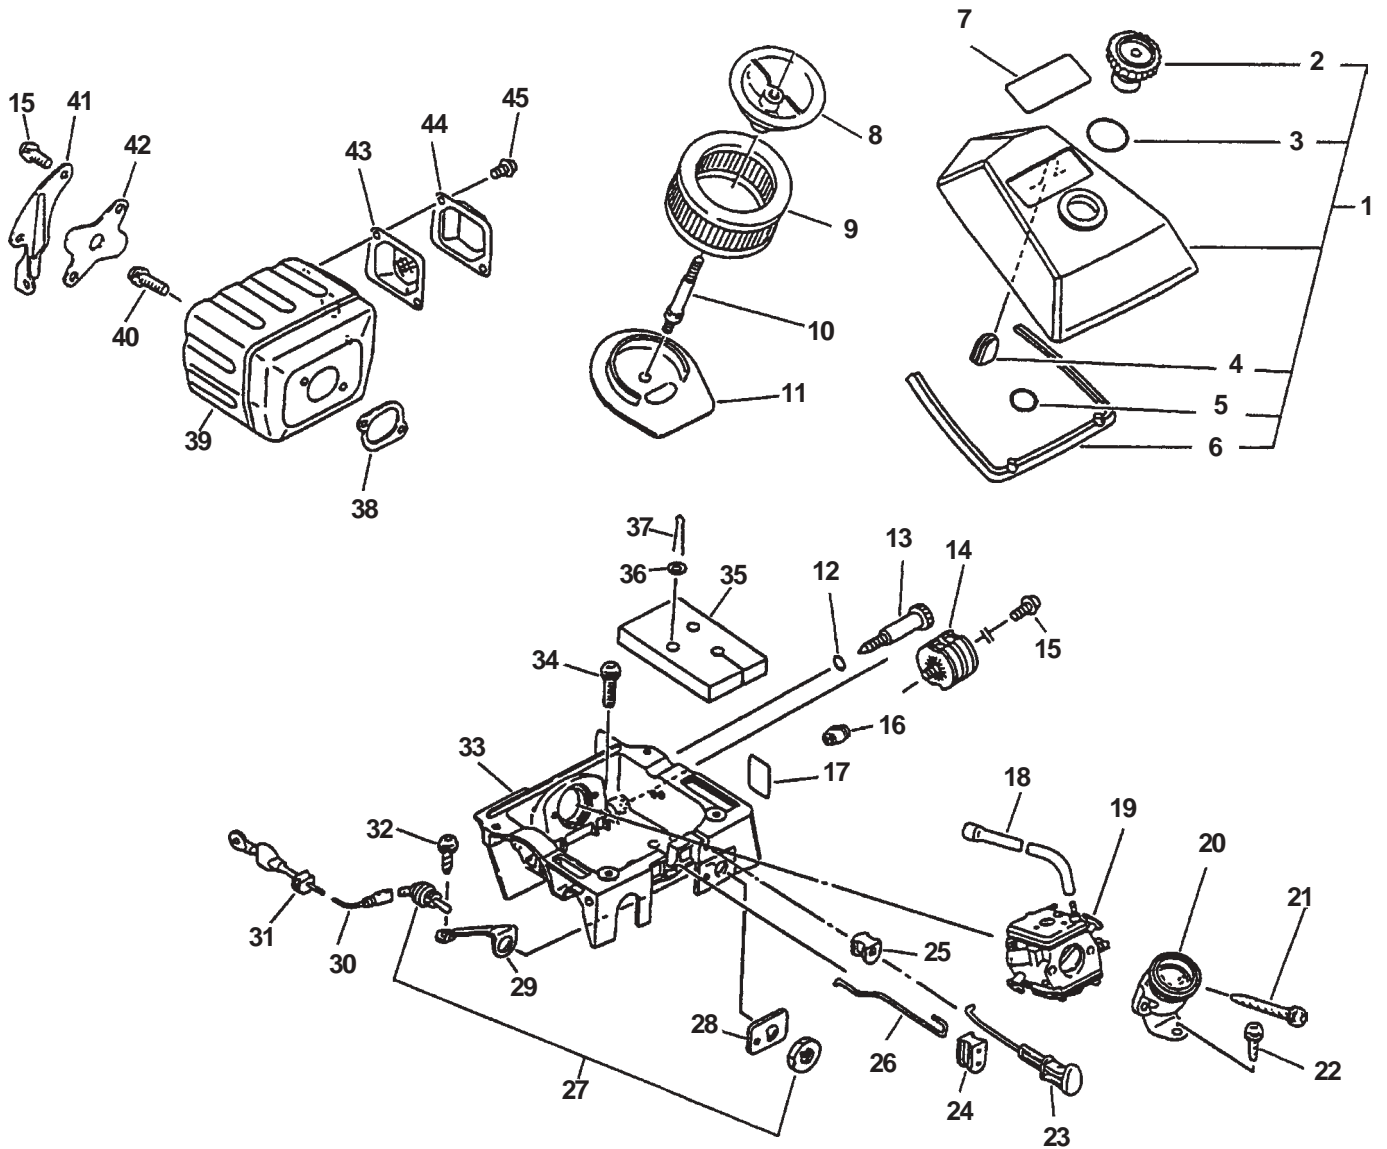

**CHAIN SAW  
PARTS CATALOG  
MODEL CS-6700  
TYPE 1E  
SERIAL NUMBER 001001 & UP**

**ECHO, INCORPORATED**  
400 OAKWOOD ROAD  
LAKE ZURICH, IL 60047

**99922203008**  
**07/03**  
Small Engine Parts

KEY	PARTNUMBER	QTY	DESCRIPTION	REMARKS
1	13051630830	1	BAND	
2	13051032430	1	ADAPTER, INTAKE	
3	43302811030	1	CLIP	
4	43301611031	1	SCREW, TENSIONER	
5	43301402830	1	TENSIONER	
6	43611413930	1	VALVE, CHECK	
7	43300019831	1	CATCHER KIT, CHAIN	INCLUDES ITEMS 8 & 9
8	90022005018	1	SCREW 5X18	
9	90060000005	1	WASHER 5	
10	10021232430	1	OILSEAL	
11	10020438132	1	CRANKCASE KIT	INCLUDES ITEMS 6, 10, 12 - 16, 18 & 31
12	90034550010	1	PIN, SPRING 5X10	
13	10025132430	1	CUSHION (A)	
14	10021502830	2	PIN, DOWEL	
15	10024232430	1	GASKET, CRANKCASE	
16	43301119830	2	STUD, GUIDE BAR	
17	10001500230	2	CIRCLIP, PISTON PIN	
18	90081036202	2	BEARING, BALL	
19	10010032430	1	CRANKSHAFT	
20	10100132431	1	CYLINDER ASY	INCLUDES ITEMS 22
21	90016205020	11	BOLT, H.S. 5X20	
22	10101032431	1	GASKET, CYLINDER BASE	
23	10000032430	1	PISTONKIT	INCLUDES ITEMS 17, 24 - 26
24	10001132430	2	RING, PISTON	
25	10001332430	1	PIN, PISTON	
26	10001232430	1	BEARING, NEEDLE	
27	10014230830	1	KEY WOODRUFF	
28	10091732430	1	CUSHION	
29	90023805014	2	SCREW 5X14	
30	90016205035	4	BOLT, H.S. 5X35	
31	10021219830	1	OILSEAL	
32	43600137933	1	CAP ASY, OIL TANK	INCLUDES ITEMS 33 - 36
33	90072502025	1	O-RING 2025	
34	13105019830	1	RETAINER, LINK	
35	90024603008	1	SCREW 3X8	
36	13105119830	1	CLIP, FUEL CAP	
37	10150638133	1	COVER, CYLINDER	
38	89019232631	1	LABEL, BAR & CHAIN	
39	89019130131	1	LABEL, CAUTION	
40	89019131731	1	LABEL, CAUTION	
41	13081132330	2	SCREEN, CLEANER	