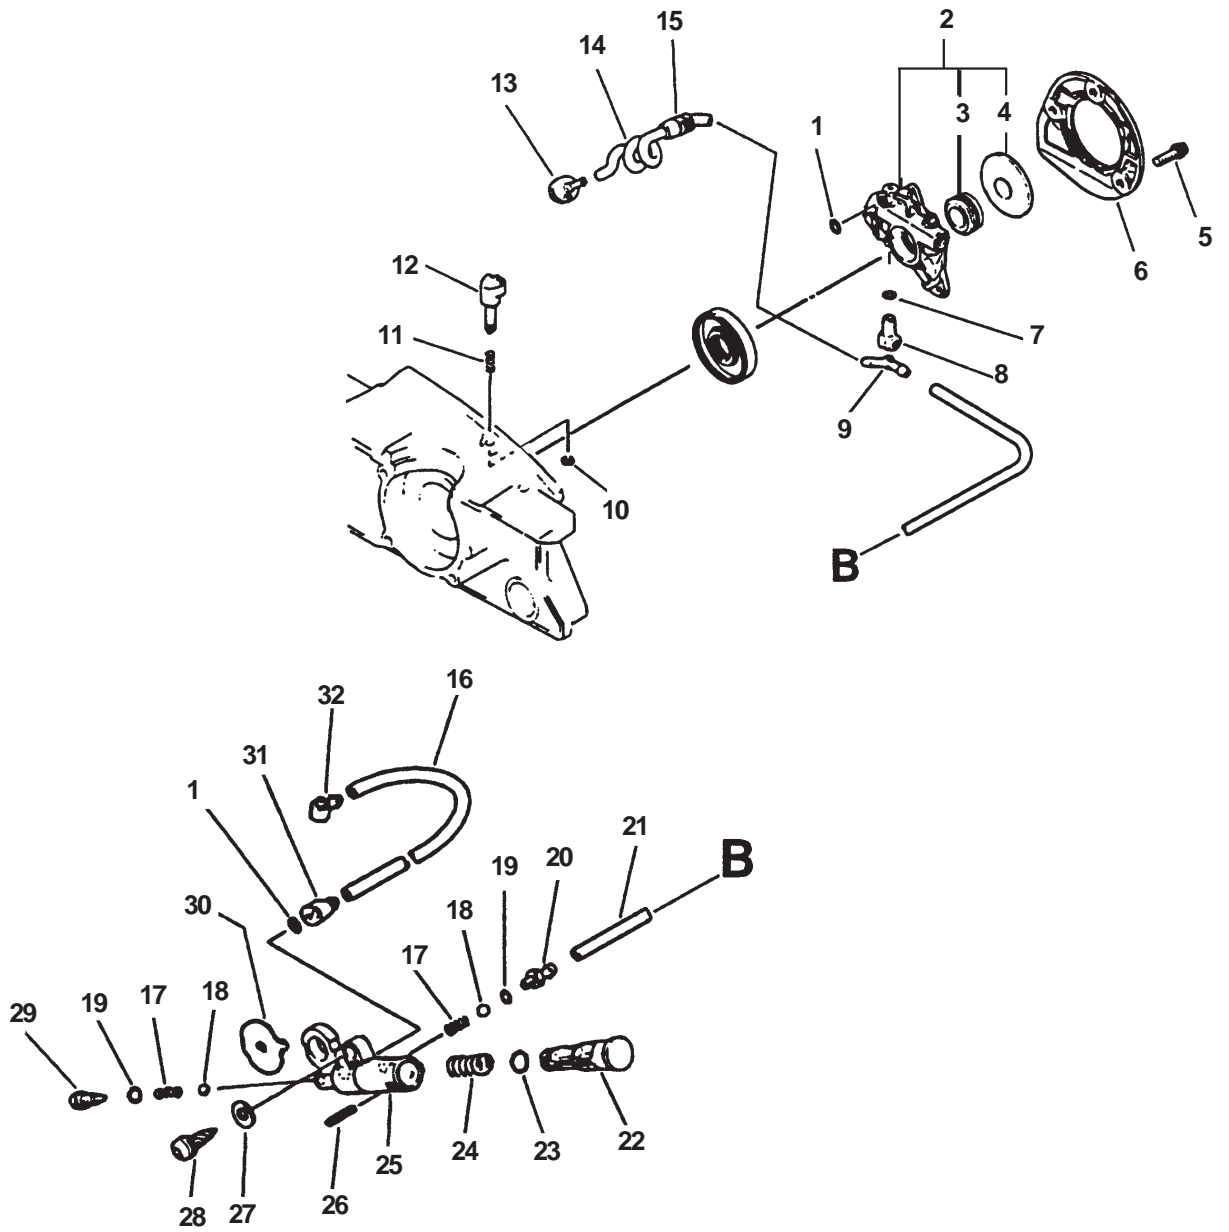

OILER ASSEMBLY

CS-6700 TYPE 1E

KEY	PARTNUMBER	QTY	DESCRIPTION	REMARKS
1	90072000003	2	O-RING 3	
2	43700237530	1	AUTO-OILERASY	INCLUDES ITEMS 3 & 4
3	43706319930	1	GEAR, WORM	
4	43706630130	1	WASHER, CIRCULAR	
5	90016204012	3	BOLT, H.S. 4X12	
6	43760537630	1	COVER, OIL PUMP	
7	13201326630	1	CLIP	
8	43721232430	1	CONNECTOR, OIL PIPE	
9	43721132430	1	PIPE	
10	90070000003	1	E-RING 3	
11	43701519830	1	SPRING	
12	43703937630	1	KNOB	
13	43620514730	1	STRAINER, OIL	
14	43721032430	1	PIPE, OIL (INNER)	
15	13211512330	1	GROMMET	
	43710038831	1	OIL PUMP ASY	INCLUDES ITEMS 16 - 20, 22 - 26 & 29
16	43721632630	1	PIPE, OUTLET	
17	43701300330	2	SPRING, VALVE	
18	43701200330	2	VALVE, BALL E	
19	43712203430	2	O-RING	
20	43711819830	1	NIPPLE	
21	43720515130	1	PIPE	
22	43711238731	1	PISTON, OIL PUMP	
23	90072000007	1	O-RING 7	
24	43711119830	1	SPRING, OIL PUMP	
25	43711019831	1	BODY, OIL PUMP	
26	90034520016	1	PIN, SPRING 2X16	
27	90060300005	1	WASHER 5	
28	90025205020	1	SCREW 5X20	
29	43712110130	1	ADAPTOR, OIL PUMP	
30	43741319830	1	BRACKET, OIL PUMP	
31	43721232630	1	CONNECTOR, PIPE	
32	43723232630	1	CONNECTOR, PIPE