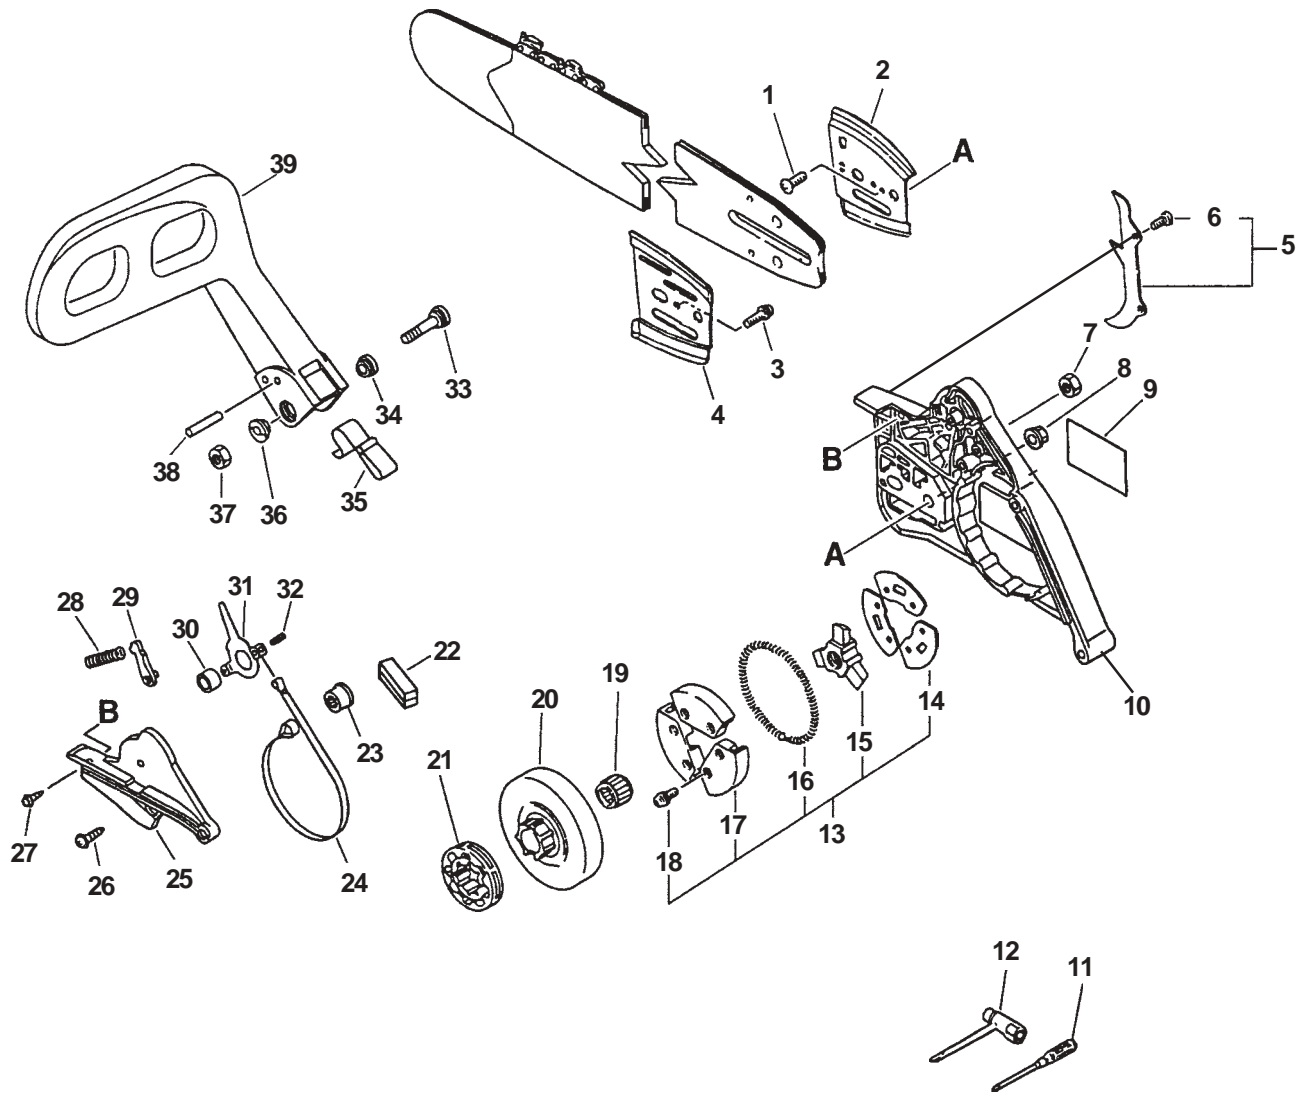

KEY	PARTNUMBER	QTY	DESCRIPTION	REMARKS
	43320232631	1	CHAIN BRAKE ASY	INCLUDES ITEMS 7, 10, 22 - 39
1	90024103006	2	SCREW 3X6	
2	43301230830	1	PLATE, GUIDE (OUTER)	
3	90024104008	1	SCREW 4X8	
4	43301330830	1	PLATE, GUIDE (INNER)	
5	88020032430	1	BUMPER, SPIKED	INCLUDES ITEM 6
6	88021130130	2	BOLT	
7	90050000003	1	NUT 3	
8	43301912330	2	NUT, FLANGE 8	
9	89011838130	1	LABEL, ECHO	
10	43300538230	1	GUARD, SPROCKET	
11	89581203930	1	SCREWDRIVER 50	
12	89541006960	1	WRENCH, W/SCREWDRIVER	
13	17500032431	1	CLUTCHASY	INCLUDES ITEMS 14 - 18
14	17501916130	3	PLATE, CLUTCH	
15	17501632430	1	HUB, CLUTCH	
16	17501832430	1	SPRING, CLUTCH	
17	17500232430	1	SHOE, CLUTCH	
18	90010504006	6	BOLT, H.S. 4X6	
19	17501232430	1	BEARING, NEEDLE	
20	17510532430	1	DRUM, CLUTCH	
21	17503314731	1	RIM, SPROCKET	
22	43331232630	1	COVER, SEAL	
23	43314235430	1	ADJUSTER	
24	43312338130	1	BAND, BRAKE	
25	43331038230	1	COVER, BRAKE	
26	90022003018	1	SCREW 3X18	
27	90025204012	2	SCREW 4X12	
28	43312238130	1	SPRING, BRAKE	
29	43320935430	1	STOPPER, BRAKE	
30	43311635430	1	SPACER	
31	43320835431	1	LEVER, BRAKE	
32	90033040088	1	ROLLER	
33	90020905035	1	SCREW 5X35	
34	43316739730	1	COLLAR 5	
35	43311438130	1	SPRING, RETURN	
36	43316739130	1	SPACER	
37	90056000005	1	NUT, LOCK	
38	90033035260	1	PIN	
39	43310533530	1	LEVER, BRAKE	

BAR AND CHAIN OPTIONS

160386001	16" POWER MATCH BAR
200387001	20" POWER MATCH BAR
240388101	24" POWER MATCH BAR
270389301	27" POWER MATCH BAR
727060	3/8 72LG-60G CHAIN
727070	3/8 72LG-70G CHAIN
727081	3/8 72LG-81G CHAIN
727093	3/8 72LG-93G CHAIN

ACCESSORIES

99988801205	FIXED NOSE CASE HOLDS UP TO CS-6700 20" BAR
89850308033	4.5" X 20" SCABBARD