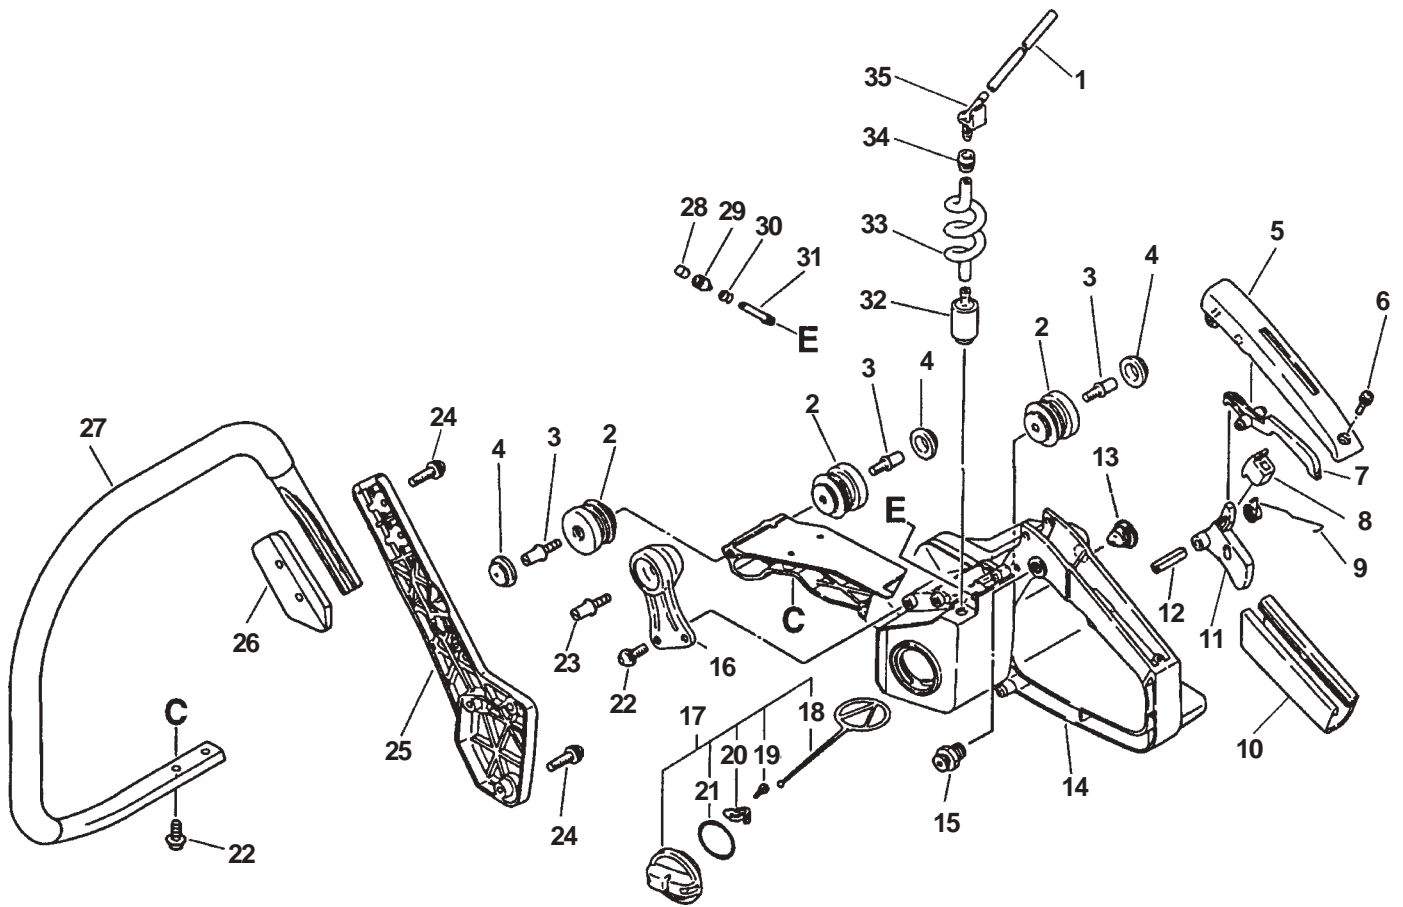

KEY	PARTNUMBER	QTY	DESCRIPTION	REMARKS
1	13201219830	2	PIPE 3X6X100	
2	10091032630	3	CUSHION	
3	10091532530	3	BOLT	
4	10091819830	3	CAP, CUSHION	
5	35115530131	1	COVER, HANDLE	
6	90023804014	1	SCREW 4X14	
7	17809037930	1	LOCKOUT, THROTTLE CONTROL	
8	17807332430	1	CUSHION, THROTTLE	
9	17804319830	1	SPRING, THROTTLE RETURN	
10	35111130130	1	GRIP, HANDLE	
11	17801038130	1	CONTROL, THROTTLE	
12	90034250025	1	PIN, SPRING 5X25	
13	13132932330	1	PLUG, FUEL TANK	
14	35110338130	1	HANDLE, REAR	
15	17830237930	1	LATCH, THROTTLE	
16	10092132431	1	CUSHION	
17	13100437631	1	CAP ASY, FUEL	INCLUDES ITEMS 18 - 21
18	13105119830	1	CLIP, FUEL CAP	
19	90024603008	1	SCREW 3X8	
20	13105019830	1	RETAINER, LINK	
21	90072000029	1	O-RING 29	
22	90016205014	4	BOLT, H.S. 5X14	
23	10091533930	1	SCREW	
24	90023805020	5	SCREW 5X20	
25	35161638230	1	BRACKET, HANDLE	
26	35161438230	1	BRACKET, HANDLE	
27	35160638130	1	HANDLE, FRONT	
28	13130040630	1	VENT ASY	
29	13132840630	1	COVER, VENT	
30	13011100530	1	CLIP	
31	13131232430	1	PIPE, VENT	
32	13120530830	1	STRAINER, FUEL	
33	13201030830	1	PIPE	
34	13211501461	2	GROMMET	
35	13201119830	1	CONNECTOR, FUEL PIPE