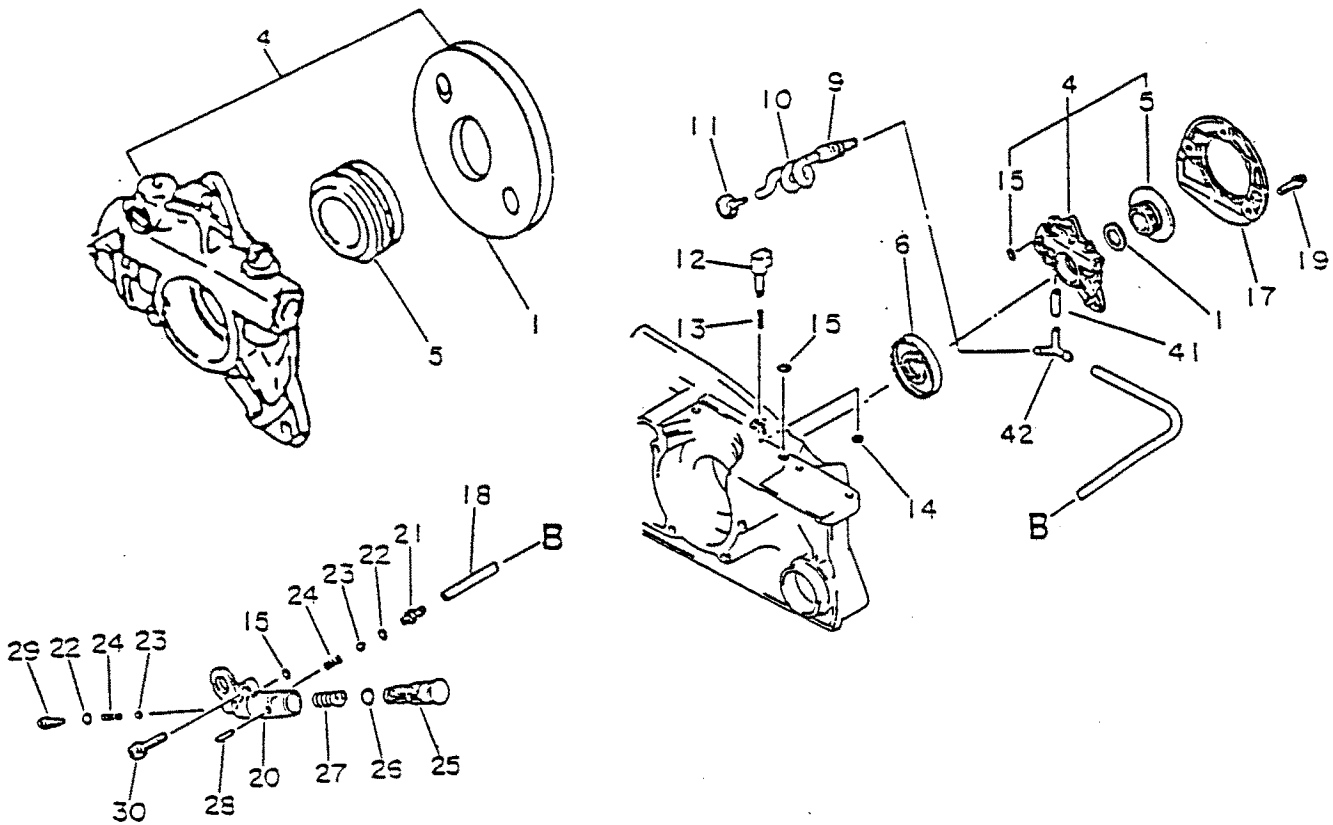

KEY NO.	PART NUMBER	QTY.	DESCRIPTION	KEY NO.	PART NUMBER	QTY.	DESCRIPTION
4-4	437000 31732	1	Auto-oiler Asy	21	-437118 19830	1	Nipple
1	-437066 30831	1	Washer	22	-437122 03430	2	O-ring
5	-437004 33230	1	Wheel, worm	23	-437012 00330	2	Ball, valve
15	-900720 00003	1	O-ring 3	24	-437013 00330	2	Spring
6	100213 30830	1	Oilseal	25	-437112 38731	1	Piston, oil pump
9	132115 12330	1	Grommet	26	-900720 00007	1	O-ring 7
10	437210 32430	1	Pipe	27	-437111 19830	1	Spring
11	436205 14730	1	Strainer, oil	28	-900345 20016	1	Pin, spring 2x16
12	437039 38730	1	Dial, auto-oiler	29	-437121 10130	1	Plug
13	437015 19830	1	Spring	30	900238 05014	1	Screw 5x14
14	900700 00003	1	E-ring 3	41	437211 32430	1	Pipe
15	900720 00003	1	O-ring 3	42	437212 32430	1	Connector
17	437605 37630	1	Plate				
18	437210 30830	1	Pipe				
19	900162 04014	3	Screw 4x14				
	437100 19831	1	Pump Asy, oil				
15	-900720 00003	1	O-ring 3				
20	-437110 19831	1	Body, oil pump