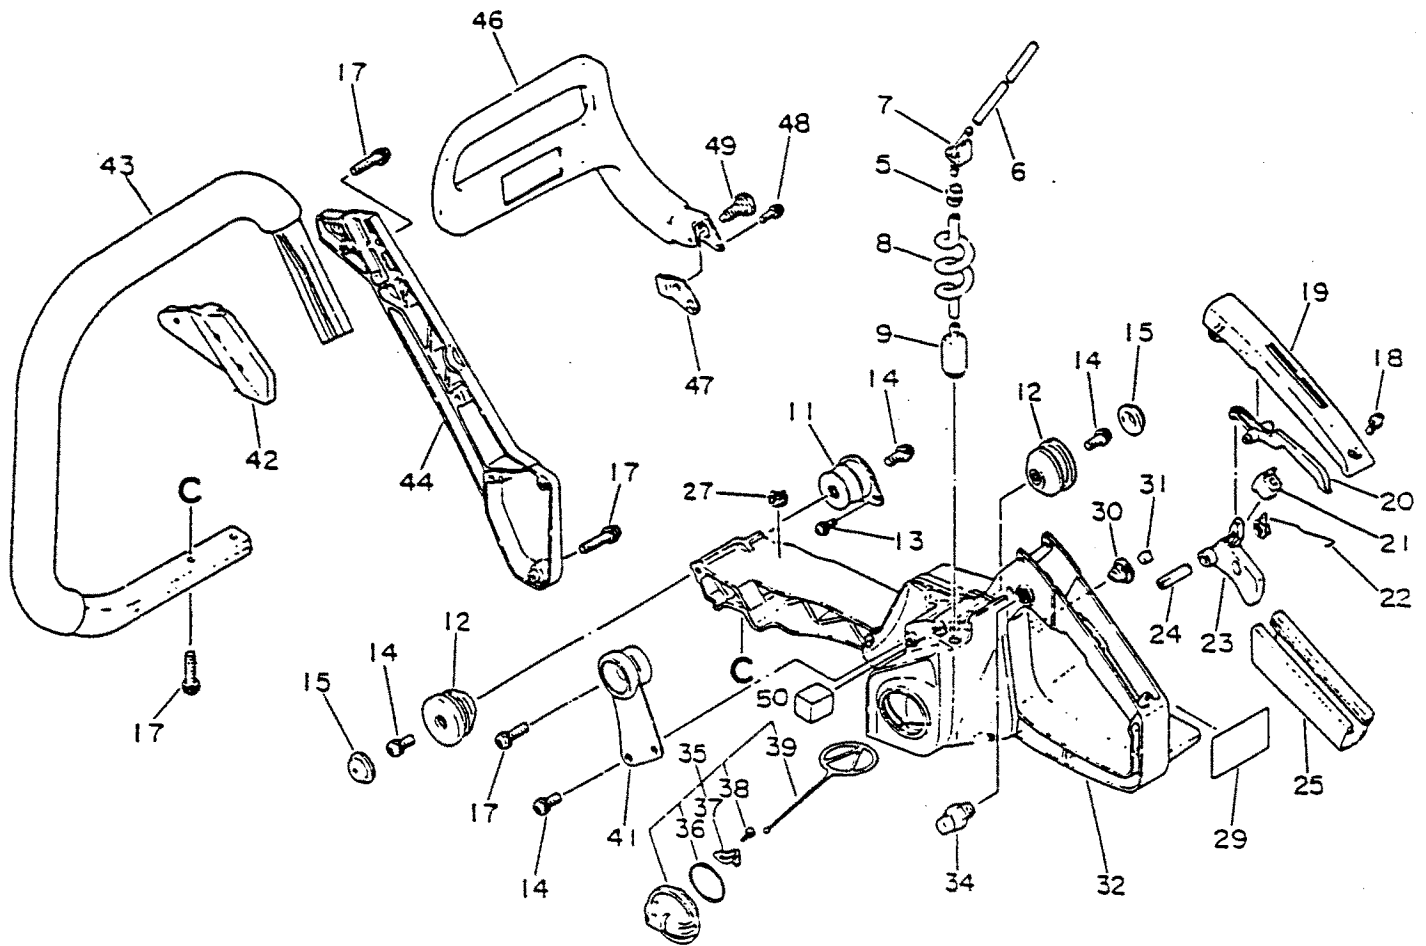

KEY NO.	PART NUMBER	QTY.	DESCRIPTION	KEY NO.	PART NUMBER	QTY.	DESCRIPTION
5-5	132115 01460	1	Grommet	30	131314 06320	1	Valve, check
6	132012 30830	1	Pipe	31	131315 05020	1	Filter, check valve
7	132011 19830	1	Gasket, fuel tank	32	351103 38731	1	Handle, rear
8	132010 30830	1	Pipe	50	-131020 19830	1	Vent
9	131205 30830	1	Strainer, fuel	27	-100252 30830	1	Cushion
11	100922 30830	1	Cushion	34	178302 37930	1	Latch, throttle
12	100910 30830	2	Cushion	35	131004 37630	1	Cap Asy, fuel
13	900162 04010	2	Screw 4x10	36	-900720 00029	1	O-ring 29
14	900162 05014	5	Screw 5x14	37	-131050 19830	1	Holder
15	100918 19830	2	Plug	38	-900258 03008	1	Screw 3x8
17	900162 05020	8	Screw 5x20	39	-131051 19830	1	Connector
18	900162 04014	1	Screw 4x14	41	100917 30830	1	Cushion
19	351155 30131	1	Grip, rear handle	42	351614 38730	1	Supporter, front handle
20	178090 37930	1	Lockout, throttle control	43	351606 30830	1	Handle, front
21	178073 32430	1	Cushion	44	351613 38730	1	Supporter, front handle
22	178043 19830	1	Spring	46	351805 19830	1	Guard, hand
23	178005 37630	1	Control, throttle	47	351343 19830	1	Spacer
24	900340 50025	1	Pin, spring 5x25	48	900162 04010	1	Screw 4x10
25	351111 19830	1	Grip, rear handle	49	351344 19830	1	Bolt
29	890155 30130	1	Label