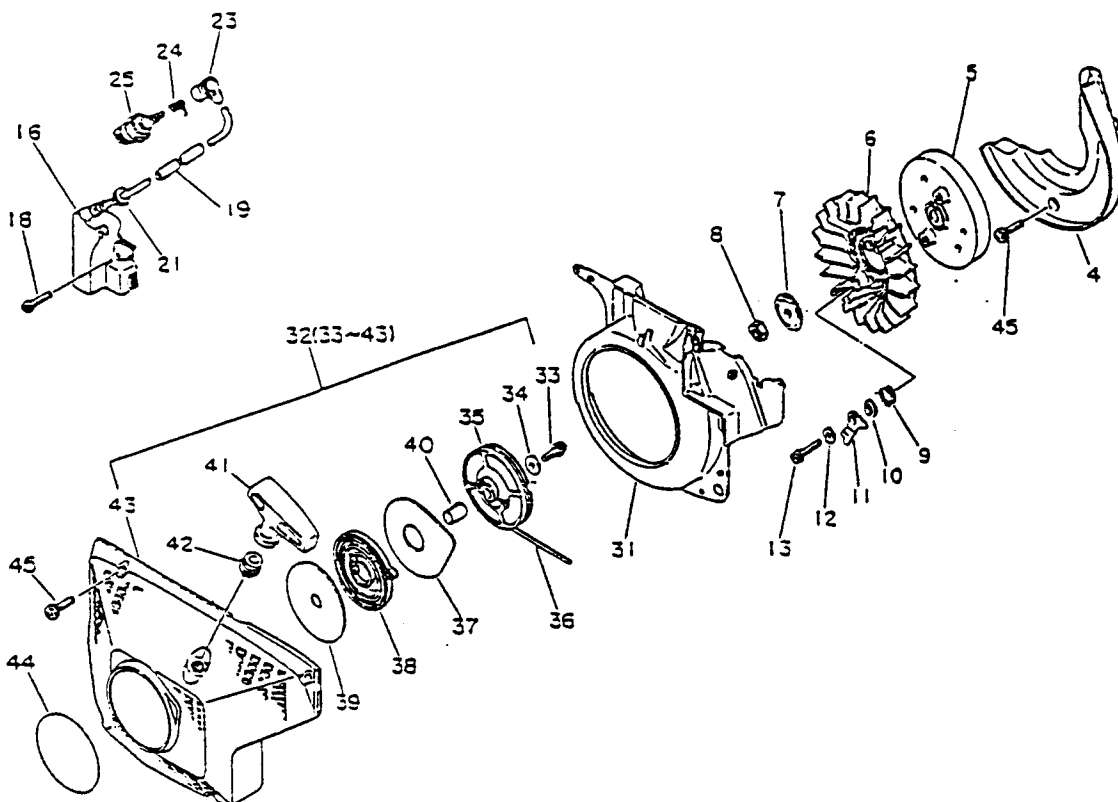

KEY NO.	PART NUMBER	QTY.	DESCRIPTION	KEY NO.	PART NUMBER	QTY.	DESCRIPTION
3-4	101534 38730	1	Plate	34	-177214 02830	1	Washer
5	150802 30830	1	Flywheel	35	-177206 14330	1	Reel, starter
6	101521 30830	1	Fan	36	-177226 07060	1	Rope, starter
7	100143 19830	1	Washer	37	-177221 07060	1	Plate
8	900500 00008	1	Nut 8	38	-177220 02834	1	Spring, rewind
9	177234 30830	2	Spring, pawl	39	-177221 02830	1	Plate
10	177247 12330	2	Spacer	40	-177216 12330	1	Bushing
11	177218 30830	2	Pawl, starter	41	-177228 30830	1	Grip, starter
12	900603 00005	2	Washer 5	42	-177227 10630	1	Guide, rope
13	900162 05030	2	Screw 5x30	43	-101507 38731	1	Cover, fan
16	150601 30830	1	Module	44	890112 18331	1	Label
18	900162 04020	2	Screw 4x20	45	900162 05020	6	Screw 5x20
19	150611 30830	1	Tube				
21	152112 05730	1	Grommet				
23	159012 03433	1	Cap, spark plug				
24	159011 03432	1	Coil, Spark plug cap				
25	159010 10630	1	Plug, spark				
31	101535 38830	1	Cover, fan				
32	177200 38831	1	Starter Asy				
33	-900162 05014	1	Screw 5x14