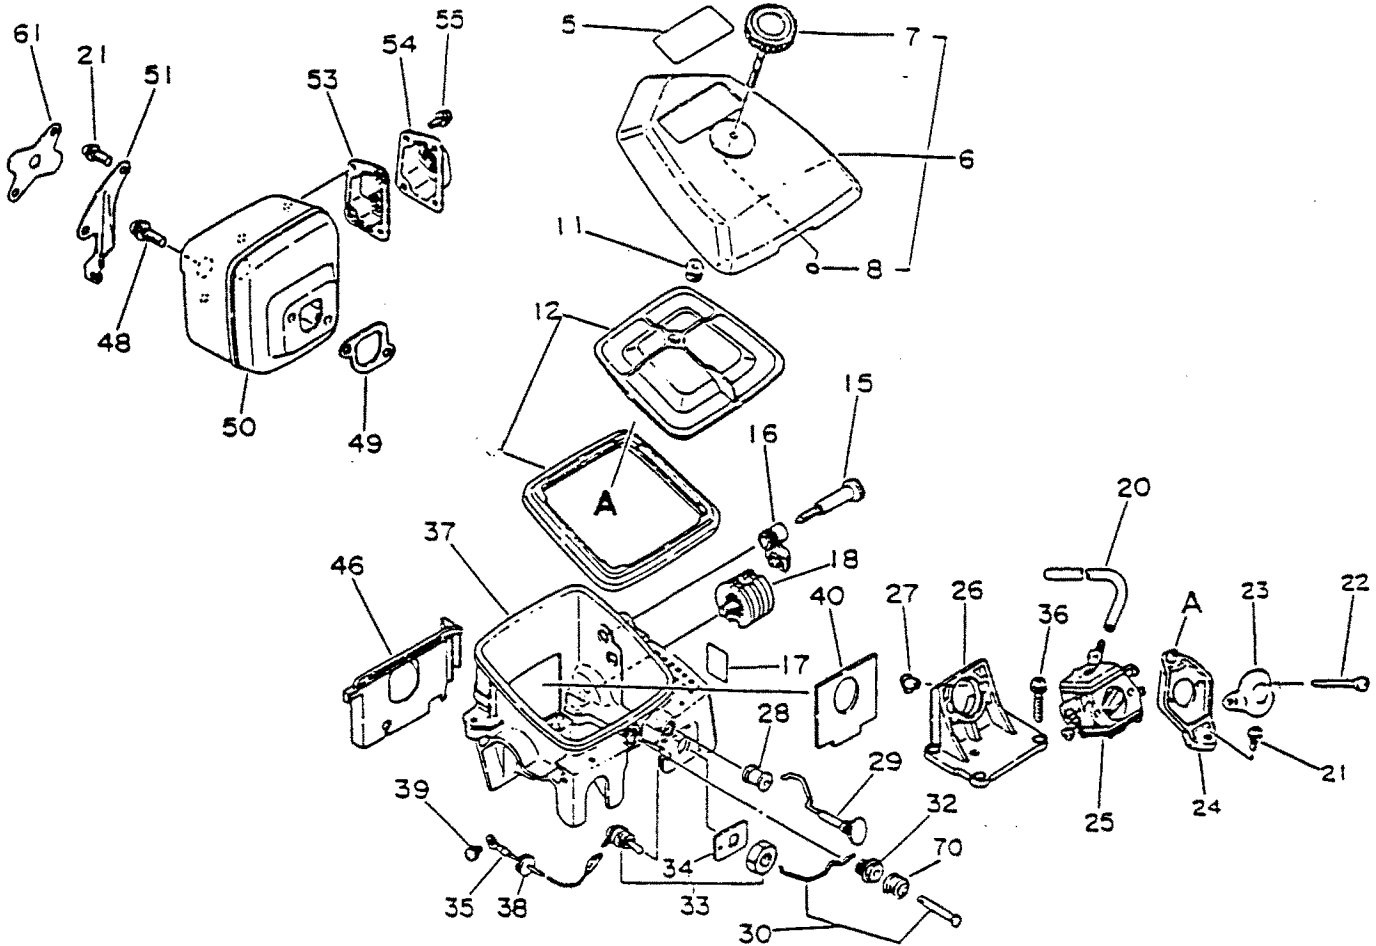

CS-8000 2

KEY NO.	PART NUMBER	QTY.	DESCRIPTION	KEY NO.	PART NUMBER	QTY.	DESCRIPTION
2-5	890151 31730	1	Label	29	178510 30830	1	Rod, choke
6	130302 30830	1	Cover, air cleaner	30	178307 30830	1	Rod, throttle
4	-900720 00010	1	O-ring 10	32	178114 19830	1	Connector, throttle wire
7	-130406 30830	1	Knob, cleaner cover	33	163 400 30830	1	Switch, ignition
8	-900720 00003	1	O-ring 3	34	890157 19830	1	Label
11	130356 19830	1	Seal	35	162021 30830	1	Lead
12	130303 30830	1	Filter, air asy	36	900162 05025	4	Screw 5x25
15	129013 07061	1	Screw, idle speed	37	130306 38730	1	Case, carburetor
16	129010 19830	1	Grommet	38	156114 04920	1	Bushing
17	890169 30130	1	Label	39	900242 04008	1	Screw 4x8
18	100905 19830	1	Cushion	40	130012 30830	1	Seal, dust
20	130110 30830	1	Pipe	46	101529 30830	1	Guide, air
21	900162 05014	3	Screw 5x14	48	900162 06022	2	Screw 6x20
22	900162 05055	2	Screw 5x22	49	145510 30830	1	Gasket, muffler
23	129011 19831	1	Plate	50	145610 30830	1	Muffler
24	130405 30830	1	Plate	51	145711 30830	1	Bracket
25	123000 30832	1	Carburetor Asy	53	145862 31730	1	Screen
26	130007 30830	1	Insulator	54	145861 30830	1	Lid, muffler
27	-130020 19830	2	Nut	55	900162 04010	4	Screw 4x10
28	178810 11231	1	Grommet	61	145813 31730	1	Cover, muffler
				70	178078 19830	1	Spring