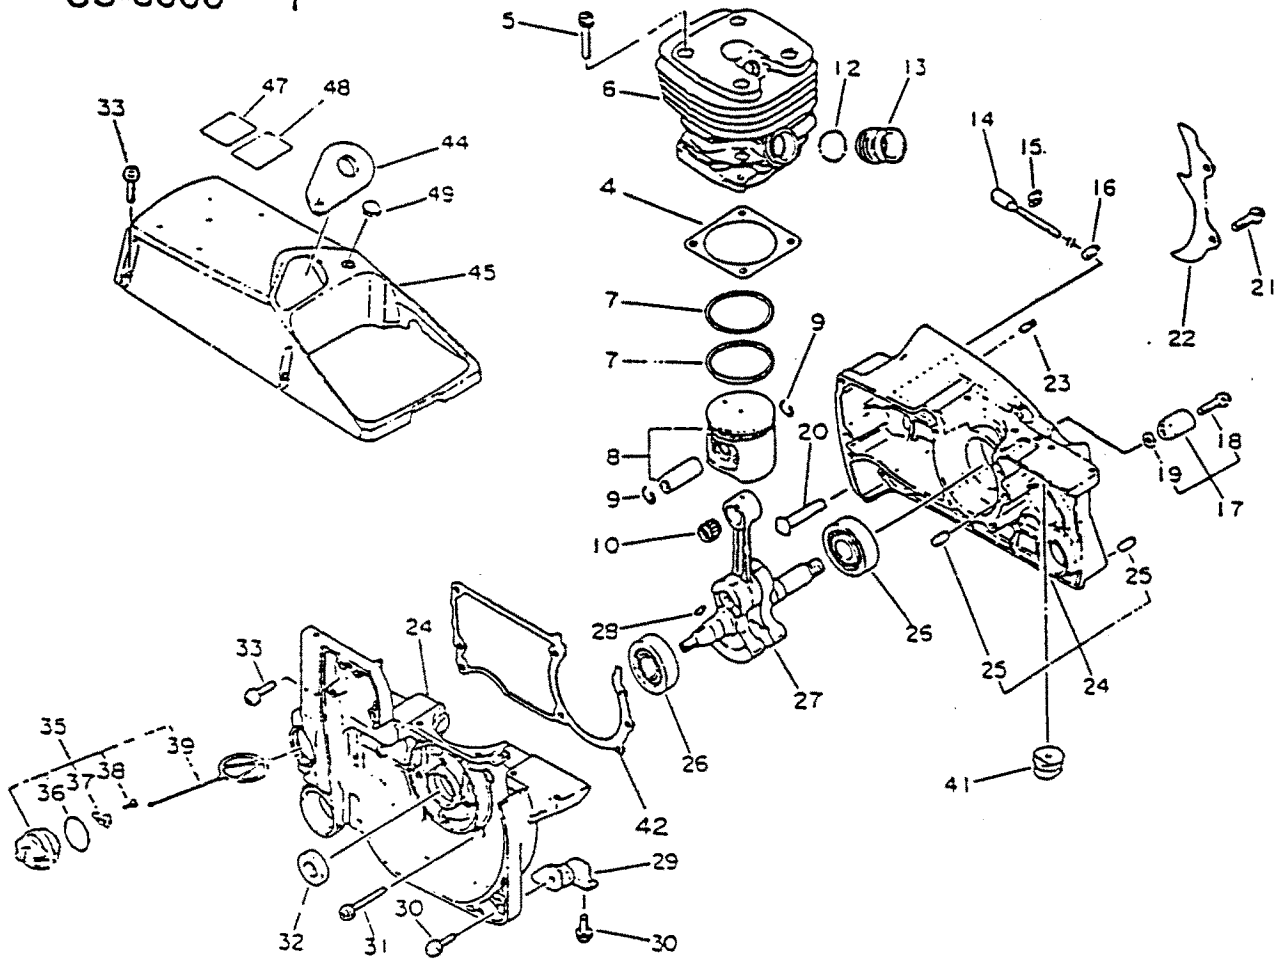

**CHAIN SAW  
PARTS CATALOG  
MODEL CS-8000P  
SERIAL NUMBER 004041 & UP**

**ECHO, INCORPORATED  
400 OAKWOOD ROAD  
LAKE ZURICH, IL 60047**

**999222 02258  
10/92**

KEY NO.	PART NUMBER	QTY.	DESCRIPTION	KEY NO.	PART NUMBER	QTY.	DESCRIPTION
1-5	900162 06025	4	Screw 6x25	32	-100212 19830	1	Oilseal
6	101001 30832	1	Cylinder	41	-100251 19830	1	Cushion
4	101010 30830	1	Gasket, cylinder base	42	-100242 30830	1	Gasket, crankcase
8	100011 30831	2	Ring, piston	27	100100 30830	1	Crankshaft assy
8 8	100000 30830	1	Piston, piston pin	10	-100012 30830	1	Bearing, needle
9	100015 30830	2	Circlip, piston pin	28	100142 30830	1	Key, woodruff
12	130516 30830	1	Band	29	100921 30830	1	Cushion
13	130510 30830	1	Adapter, intake	30	900162 05014	2	Screw 5x14
14	433016 11031	1	Screw, adjustment	31	900162 05035	4	Screw 5x35
15	433028 11030	1	Clip	33	900162 05020	5	Screw 5x20
16	433014 02830	1	Tensioner	35	436001 37932	1	Cap assy, oil
17	433000 19831	1	Catcher kit, chain	36	-436012 19830	1	Seal
18	-900162 05020	1	Screw 5x20	37	-131050 19830	1	Holder
19	-900600 00005	1	Washer 5	38	-900246 03008	1	Screw 3x8
21	900162 06022	2	Screw 6x20	39	-131051 19830	1	Connector
22	880210 30830	1	Bumper, spiked	44	101541 30831	1	Insulator
24	100204 38830	1	Crankcase set	45	101501 38731	1	Cover, cylinder
23	-436114 13930	1	Valve, check	42	100242 30830	1	Gasket, crankcase
20	-433011 19830	2	Stud	47	890191 30130	1	Label
25	-100215 02830	3	Pin, dowel	48	890191 31730	1	Label
26	-100121 30830	1	Bearing set, ball	49	-101578 30830	1	Plug