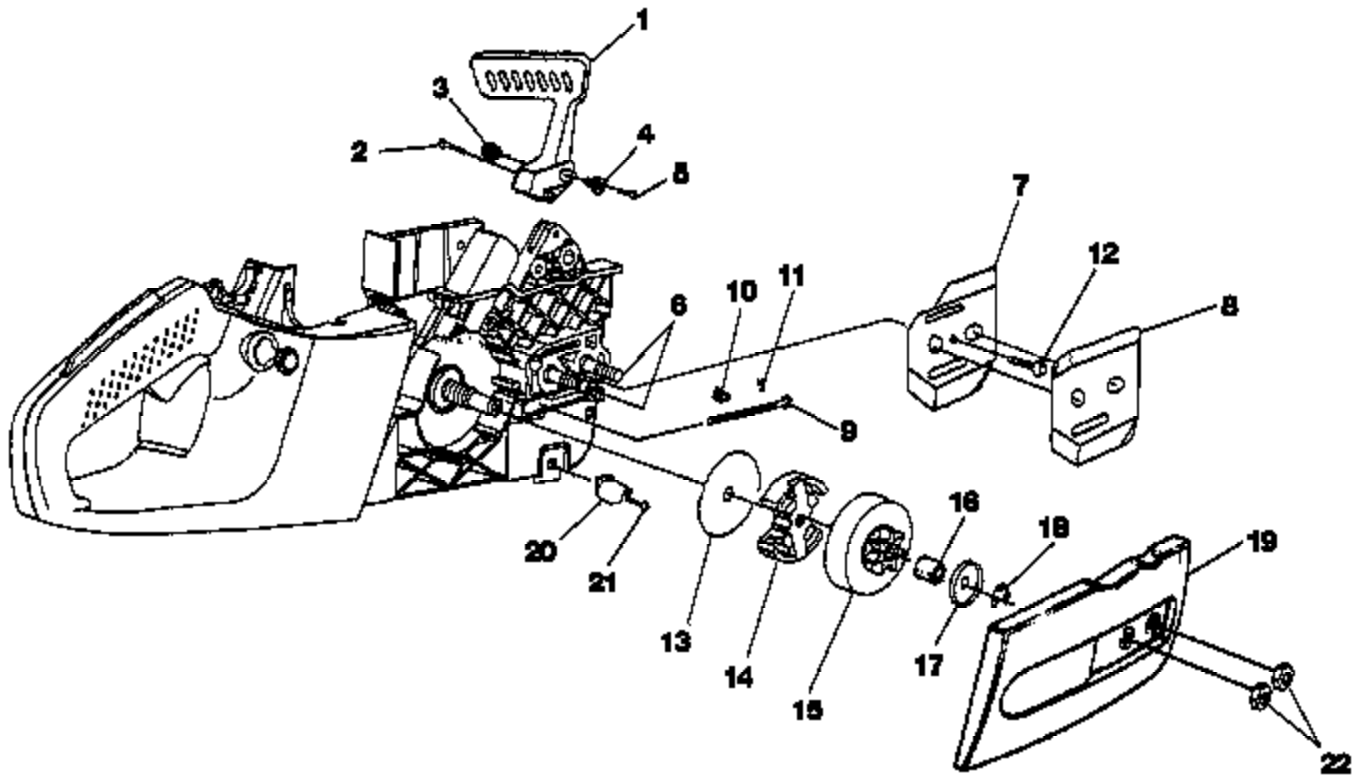

No  
Diagram  
Available

Parts List  
Only

Ref #	Part Number	Qty	Description
	PT12371MD		Guide Bar 12" (Power Tip) (3/8")
	H1N7245AH		Chain 12" (3/8")
	PT14371MD		Guide Bar 14" (Power Tip) (3/8")
	H1N7252AH		Chain 14" (3/8")
	PT16371MD		Guide Bar 16" (Power Tip) (3/8")
	H1N7256AH		Chain 16" (3/8")
	PT18371MD		Guide Bar 18" (Power Tip) (3/8")
	H1N7262AH		Chain 18" (3/8")
	PS24823		Sealant Silicon
	UP06561		Rubber tubing (10')
	09207		Wrench - Combination
	18416		Digital Tachometer
	18453		Grease, Multi-purpose
	94194		Compression Tester
	UP07160		Bit, Torx T27
	UP04562		Carry Case
	UP06732		Bumper Spike Kit

Ref #	Part Number	Qty	Description
1	UP06752	1	Muffler Kit Includes items 2-7
2	UP04183	1	Muffler Gasket
3	UP04049	3	Screw-Square Hd.
4	UP04059	3	Nut-Locking Hex (10-32) Torque Specs 50-60 In/Lbs; 5.6-6.7 Nm
5	UP04203	1	Screen, Spark
6	UP04204	1	Deflector, Muffler
7	UP04244	1	Screw (8-32 x .312)
8	A09159	1	Carburetor Assembly Includes items 9-10
9	UP04094	1	Carburetor Gasket
10	UP04217	2	Flange Nut (10-24) Torque Specs 30-40 In/Lbs; 3.4-4.5 Nm
11	UP04230	1	Throttle Wire
12	UP04184	1	Gasket, Heat Dam
13	UP04173	1	Heat Dam
14	UP04191	1	Seal, Heat Dam
15	UP04084	2	Screw, Truss Hd. Taptite (10-24 x 7/8") Torque Specs 45-55 In/Lbs; 5.0-6.2 Nm
16	UP04189	2	Screw, Carburetor
17	UP04211	1	Fuel Line (Tank to Carburetor 8 1/2")
18	UP04209	1	Fuel Line (Carburetor to Purge Bulb 4")
19	UP04171	1	Carburetor Grommet
	UP06753	1	Air Filter Kit Includes items 20-22
20	UP04533	1	Air Filter Cover
21	UP04208	1	Pre Filter (In engine housing)
22	UP04235	2	Screw-Slotted Pan Hd. (8-16 x 5/8") Torque Specs 15-20 In/Lbs; 1.7-2.3 Nm
23	UP04213	1	Rod, Choke
24	UP04178	1	Air Filter Plate
25	UP04227	1	Spring Clip (Choke Rod)