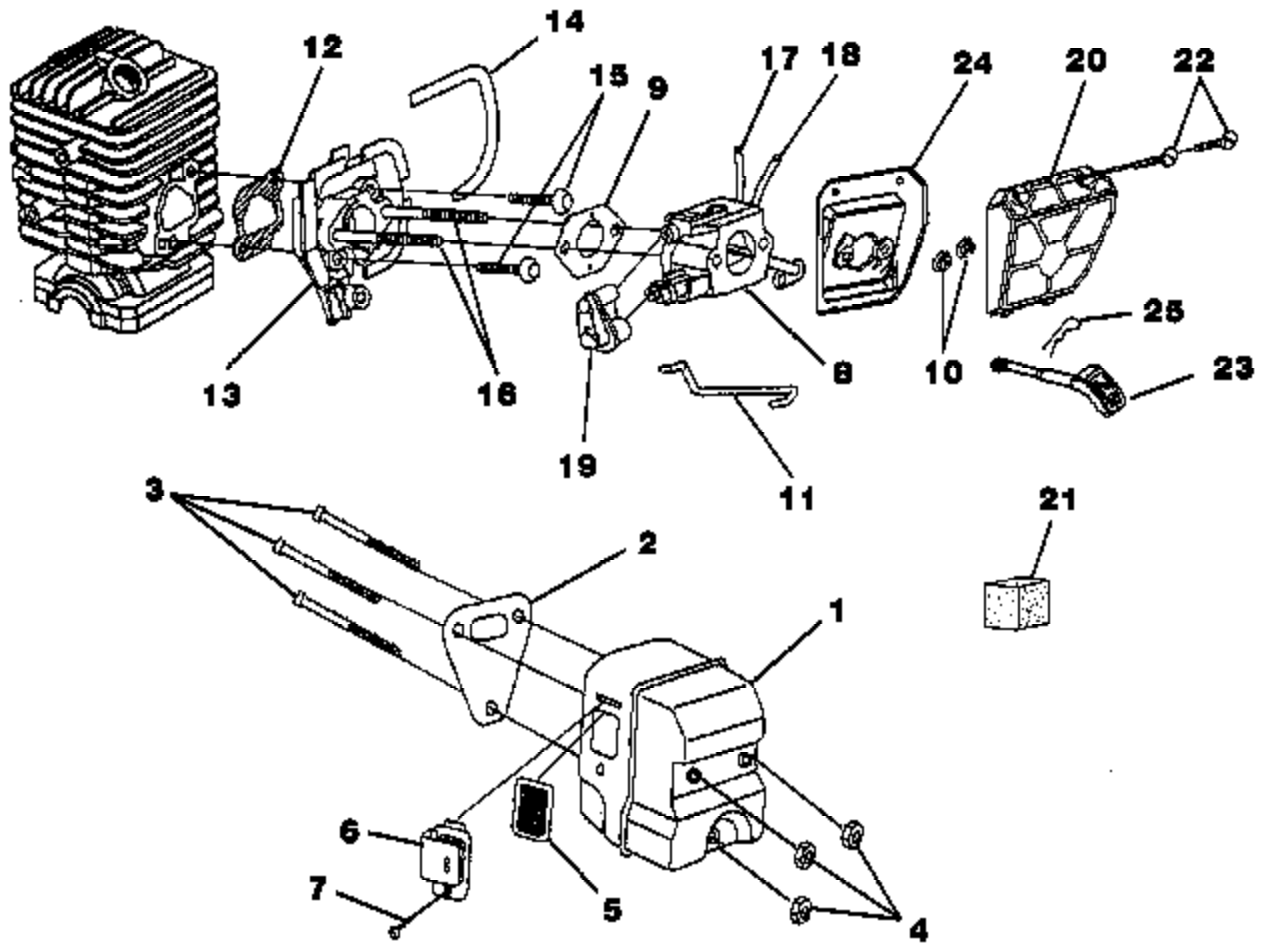

No  
Diagram  
Available

Parts List  
Only

Ref #	Part Number	Qty	Description
	PT12371MD		Guide Bar 12" (Power Tip) (3/8")
	H1N7245AH		Chain 12" (3/8")
	PT14371MD		Guide Bar 14" (Power Tip) (3/8")
	H1N7252AH		Chain 14" (3/8")
	PT16371MD		Guide Bar 16" (Power Tip) (3/8")
	H1N7256AH		Chain 16" (3/8")
	PT18371MD		Guide Bar 18" (Power Tip) (3/8")
	H1N7262AH		Chain 18" (3/8")
	PS24823		Sealant Silicon
	UP06561		Rubber tubing (10')
	09207		Wrench - Combination
	18416		Digital Tachometer
	18453		Grease, Multi-purpose
	94194		Compression Tester
	UP07160		Bit, Torx T27
	UP04562		Carry Case
	UP06732		Bumper Spike Kit

Ref #	Part Number	Qty	Description
1	UP06568	1	Hand Guard Kit Includes item 2
2	UP03898	1	Screw-Thd. form. (#8-14 x .625)
3	UP04202	1	Pivot, L.H.
4	UP04201	1	Pivot, R.H.
5	UP04240	1	Screw, Hex Socket Hd. (8-32 x 5/8") Torque Specs 25-35 In/Lbs; 2.8-3.9 Nm; Required Loctite 242 Blue
6	UP04180	2	Guide Bar Bolt
	UP06966	1	Guide Bar Adjusting Kit Includes items 7-11
7	UP04206	1	Plate, Guide Bar
8	UP04085	1	Plate, Guide Bar
9	UP04187	1	Screw, Guide Bar Adjusting
10	UP04186	1	Pin, Guide Bar Adjusting
11	UP04056	1	Ring, Retaining
12	UP04082	1	Screw, Thread Form., Plastite (6-19 x 1/2") Torque Specs 8-18 In/Lbs; 0.9-2.0 Nm
13	UP04182	1	Thrust Washer
14	UP06727	1	Clutch & Hardware Torque Specs 130-180 In/Lbs; 14.7-20.3 Nm
15	UP06967	1	Sprocket, Drum (3/8 Pitch) Includes items 16-18
16	UP04175	1	Bearing, Needle
17	UP04179	1	Washer, Cupped
18	UP04228	1	Ring, Retaining
19	UP06975	1	Drive Case Cover Includes items 20-21
20	UP04088	1	Stop, Chain
21	UP03900	1	Screw, Thread Form., Plastite (10-14 x 3/4") Torque Specs 30-50 In/Lbs; 3.4-5.6 Nm
22	UP04058	2	Nut, Hex Torque Specs Hand Tight