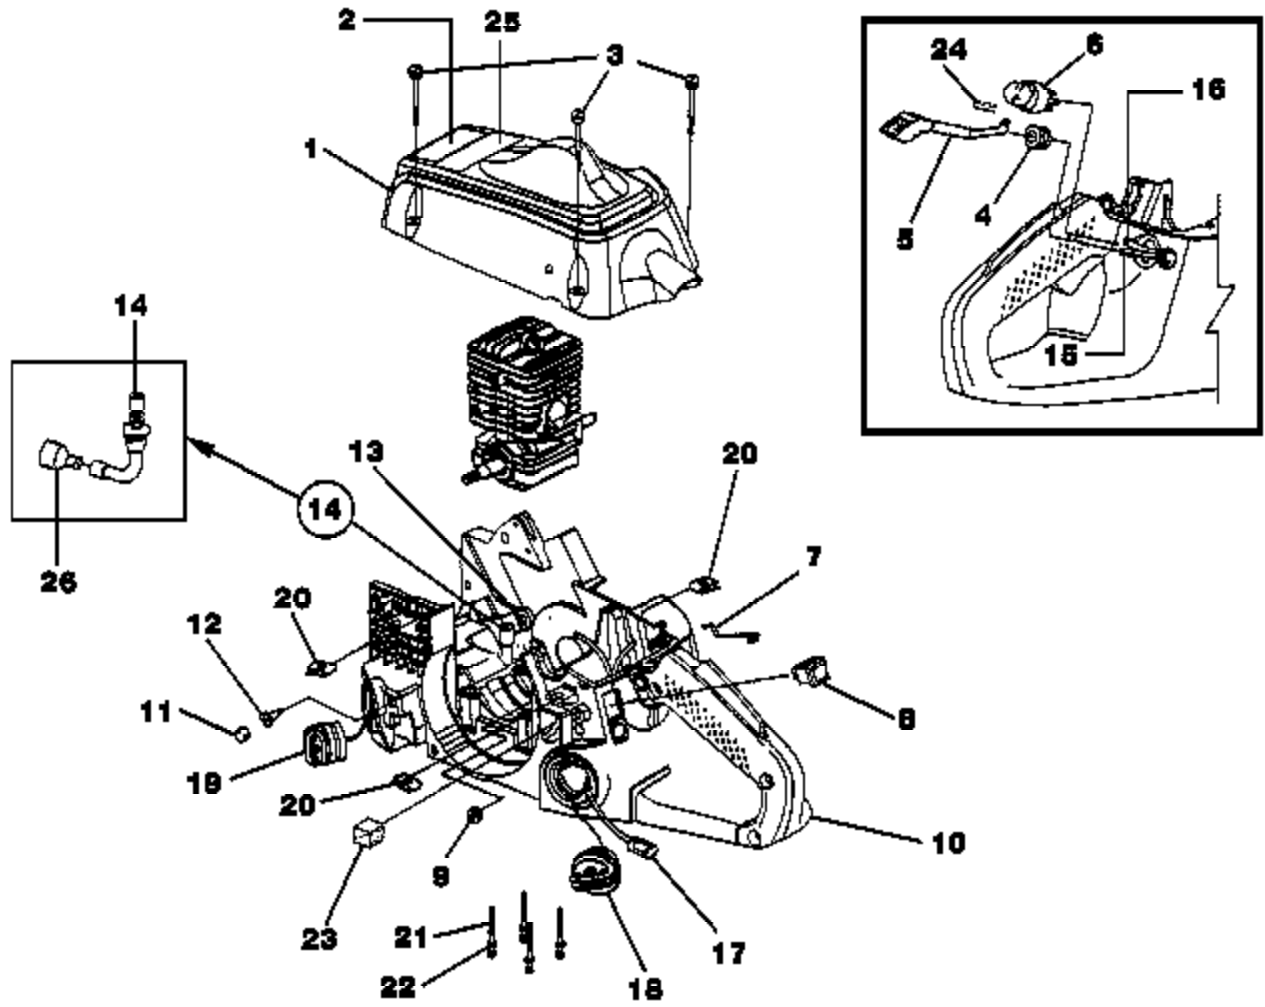

Ref #	Part Number	Qty	Description
1	A09162	1	Cylinder Cover Kit Includes items 2-3
2	UP04212	1	Safety Decal
3	UP04219	3	Screw-Slotted Pan Hd. Torque Specs 15-25 In/Lbs; 1.7-2.8 Nm
4	UP04052	1	Grommet
5	UP04213	1	Rod, Choke
6	UP04033	1	Bulb, Air Purge
7	UP04230	1	Throttle Wire
8	UP04197	1	Switch, Rocker
9	UP04215	1	Grommet-Split
10	UP06751	1	Engine Housing Includes items 11-19
11	UP04205	2	Element, Filter (Bronze)
12	UP04045	2	Duck Bill Valve
13	UP04185	1	Oil Outlet Grommet
14	UP04048	1	Oil Intake Tube
15	UP04210	1	Rubber Tubing (5 1/2")
16	UP04211	1	Rubber Tubing (8 1/2")
17	UP03871	1	Fuel Filter
18	DA07590	1	Fuel Cap w/ Retainer
19	DA07591	1	Oil Cap w/ Retainer
	UP04054	1	Oil Filter (Not Shown)
	UP04180	2	Guide Bar Bolt (Not Shown)
20	UP04221	3	Speed Nut ("U-Type")
21	UP04083	4	Screw, Cap-Socket Hd. (10-24 x 2") Torque Specs 65-75 In/Lbs; 7.3-8.5 Nm; Required Loctite 262 Red
22	UP04087	4	Washer
23	UP04208	1	Pre Filter
24	UP04227	1	Spring Clip (Choke Rod)
25	UP04225	1	Kickback-Decal
26	UP04054	1	Oil Filter