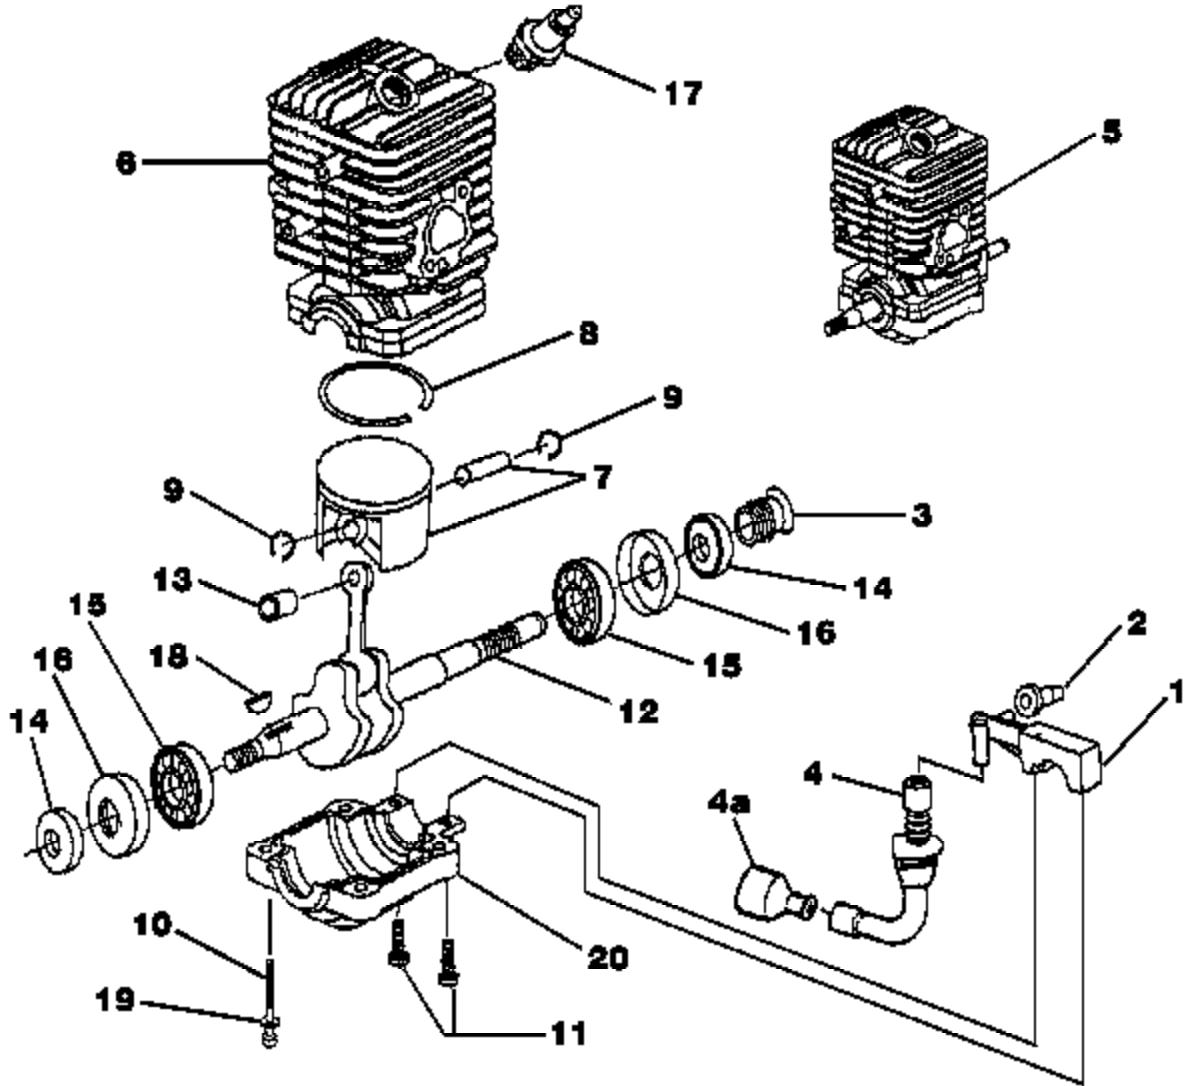

Ref #	Part Number	Qty	Description
1	UP06602	1	Oil Pump Kit Includes items 2-4A
2	UP04185	1	Grommet, Oil Outlet
3	UP04188	1	Left Hand Worm
4	UP04048	1	Tube, Oil Intake
4A	UP04054	1	Oil Filter
5	UP03696	1	Short Block, Complete (33cc) Includes items 6-16
	UP03853	1	Short Block, Complete (38cc)
6	A08666	1	Cylinder Kit (33cc)
	A08667	1	Cylinder Kit (38cc)
	UP04183	1	Gasket, Muffler (Not Shown)
	UP04184	1	Gasket, Heat Dam (Not Shown)
	UP04094	1	Gasket, Carburetor (Not Shown)
7	UP06971	1	Piston & Pin (33cc) Includes items 8-9
8	UP04177	1	Piston Ring
9	UP04051	2	Ring, Retaining
7	UP06972	1	Piston & Pin (38cc) Includes items 8-9
8	UP04190	1	Piston Ring
9	UP04051	2	Ring, Retaining
10	UP04083	4	Screw, Cap-Socket Hd. (10-24 x 2") Torque Specs 65-75 In/Lbs; 7.3-8.5 Nm; Required Loctite 262 Red
11	UP03898	2	Screw, Pan Hd., Plastite (8-16 x 5/8") Torque Specs 15-20 In/Lbs; 1.7-2.3 Nm
12	UP03587	1	Crankshaft & Rod Assembly Includes items 13-16
13	UP04174	1	Bearing, Needle
14	UP04047	2	Shaft Seal
15	UP04176	2	Bearing & Rubber Case Includes item 16
16	UP04046	1	Rubber Case
17	UP04093	1	Spark Plug Torque Specs 120-180 In/Lbs; 13.6-20.3 Nm
18	UP03874	1	Woodruff Key
19	UP04087	4	Washer
20	UP04172	1	Lower Crankcase