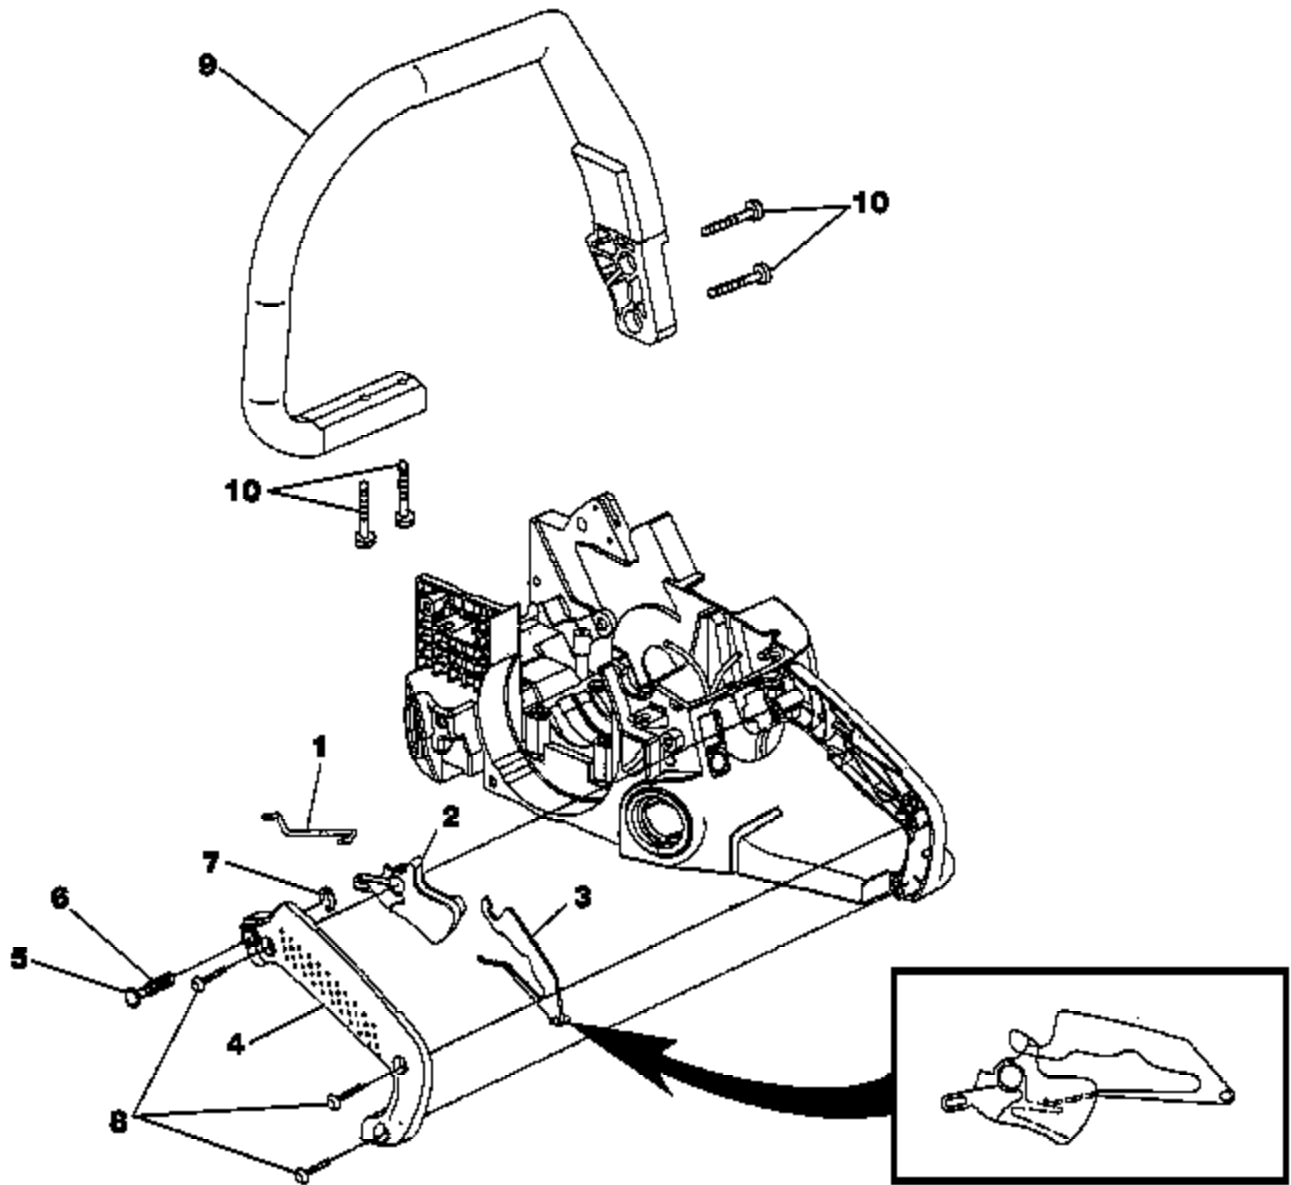

Ref #	Part Number	Qty	Description
1	UP04230	1	Throttle Wire
2	UP04229	1	Trigger, Throttle
3	UP04196	1	Throttle Lock Out
4	UP06736	1	Handle Cover Kit Includes items 5-7
5	UP04243	1	Throttle Lock Pin
6	UP04226	1	Spring, Compression
7	UP04050	1	Ring, Retainer
8	UP03900	3	Screw, Thread Form., Plastite (10-14 x 3/4") Torque Specs 30-40 In/Lbs; 3.4-4.5 Nm
9	UP06974	1	Front Handle Kit Includes item 10
10	UP03895	4	Screw, Plastite (10-14 x 5/8") Torque Specs 30-40 In/Lbs; 3.4-4.5 Nm