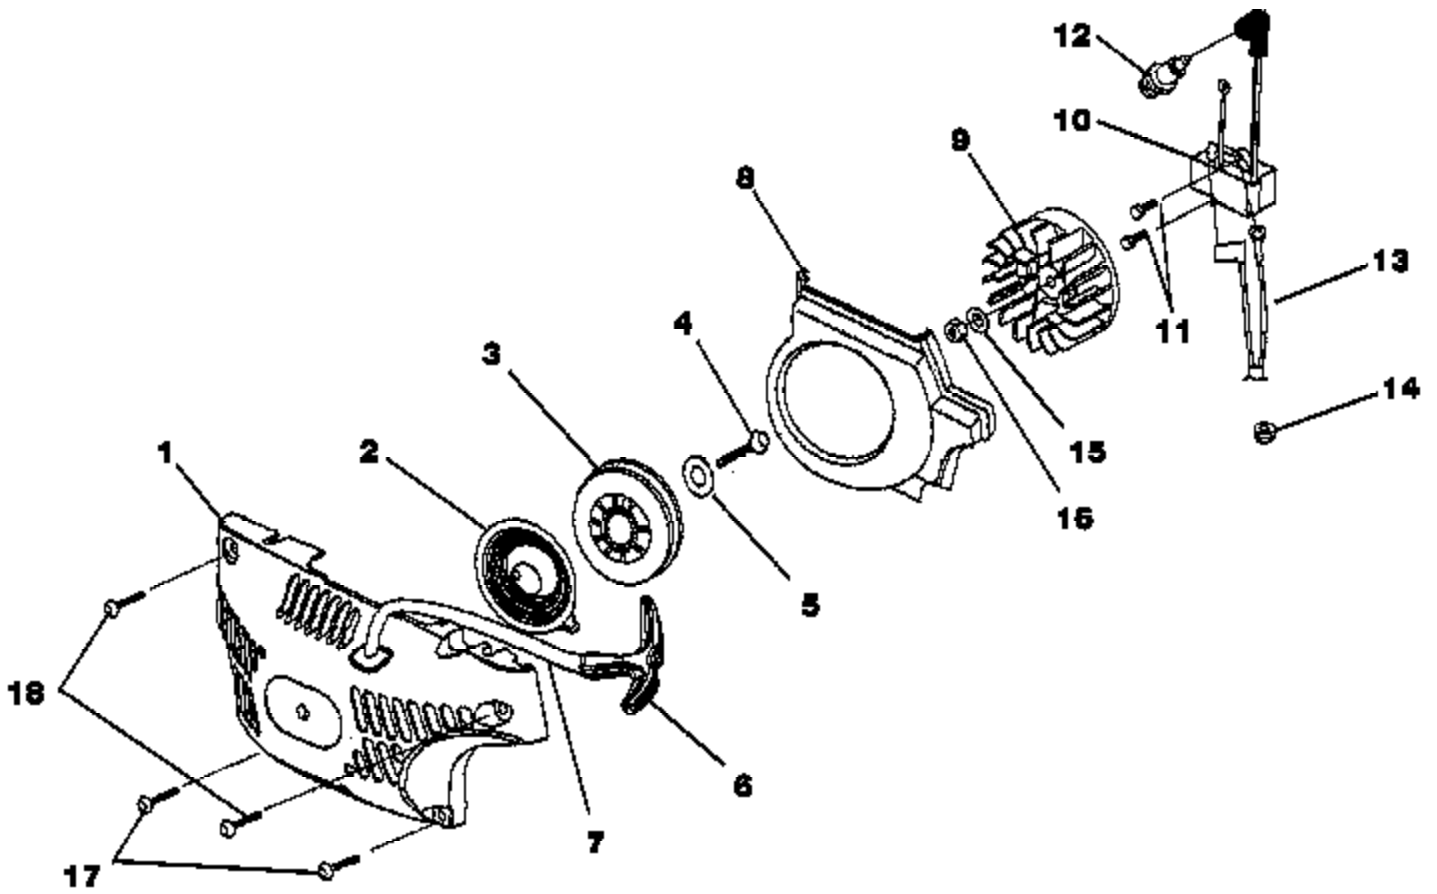

Ref #	Part Number	Qty	Description
1	UP06749	1	Starter Kit Includes items 2-7
2	UP04092	1	Spring & Container
3	UP05460	1	Pulley, Starter
4	UP04237	1	Screw, Thread Form, Plastite (10-14 x 5/8") Torque Specs 30-40 In/Lbs; 3.4-4.5 Nm
5	UP04089	1	Washer, Retaining
6	UP04216	1	Grip, Starter
7	UP03911	1	Rope, Starter 46"
8	UP04192	1	Baffle, Fan Housing
9	UP04242	1	Rotor & Starter Pawl
10	A08676A	1	Ignition Kit (33cc models); Includes item 11
	UP05851	1	Ignition Kit
11	UP04086	2	Screw, Thread Form (8-32 x 5/8") Torque Specs 30-40 In/Lbs; 3.4-4.5 Nm; Required Loctite 242 Blue
12	UP04093	1	Spark Plug Torque Specs 120-180 In/Lbs; 13.6-20.3 Nm
13	UP04222	1	Ignition Switch Harness
14	UP04215	1	Grommet, Wire Harness (Split)
15	UP04241	1	Washer, Flat
16	UP04081	1	Nut, Jam Torque Specs 100-150 In/Lbs; 11.3-16.9 Nm
17	UP04236	2	Screw, Truss Hd., Plastite (10-14 x 7/8") Torque Specs 30-40 In/Lbs; 3.4-4.5 Nm
18	UP04237	2	Screw, Truss Hd., Plastite (10-14 x 5/8") Torque Specs 30-40 In/Lbs; 3.4-4.5 Nm