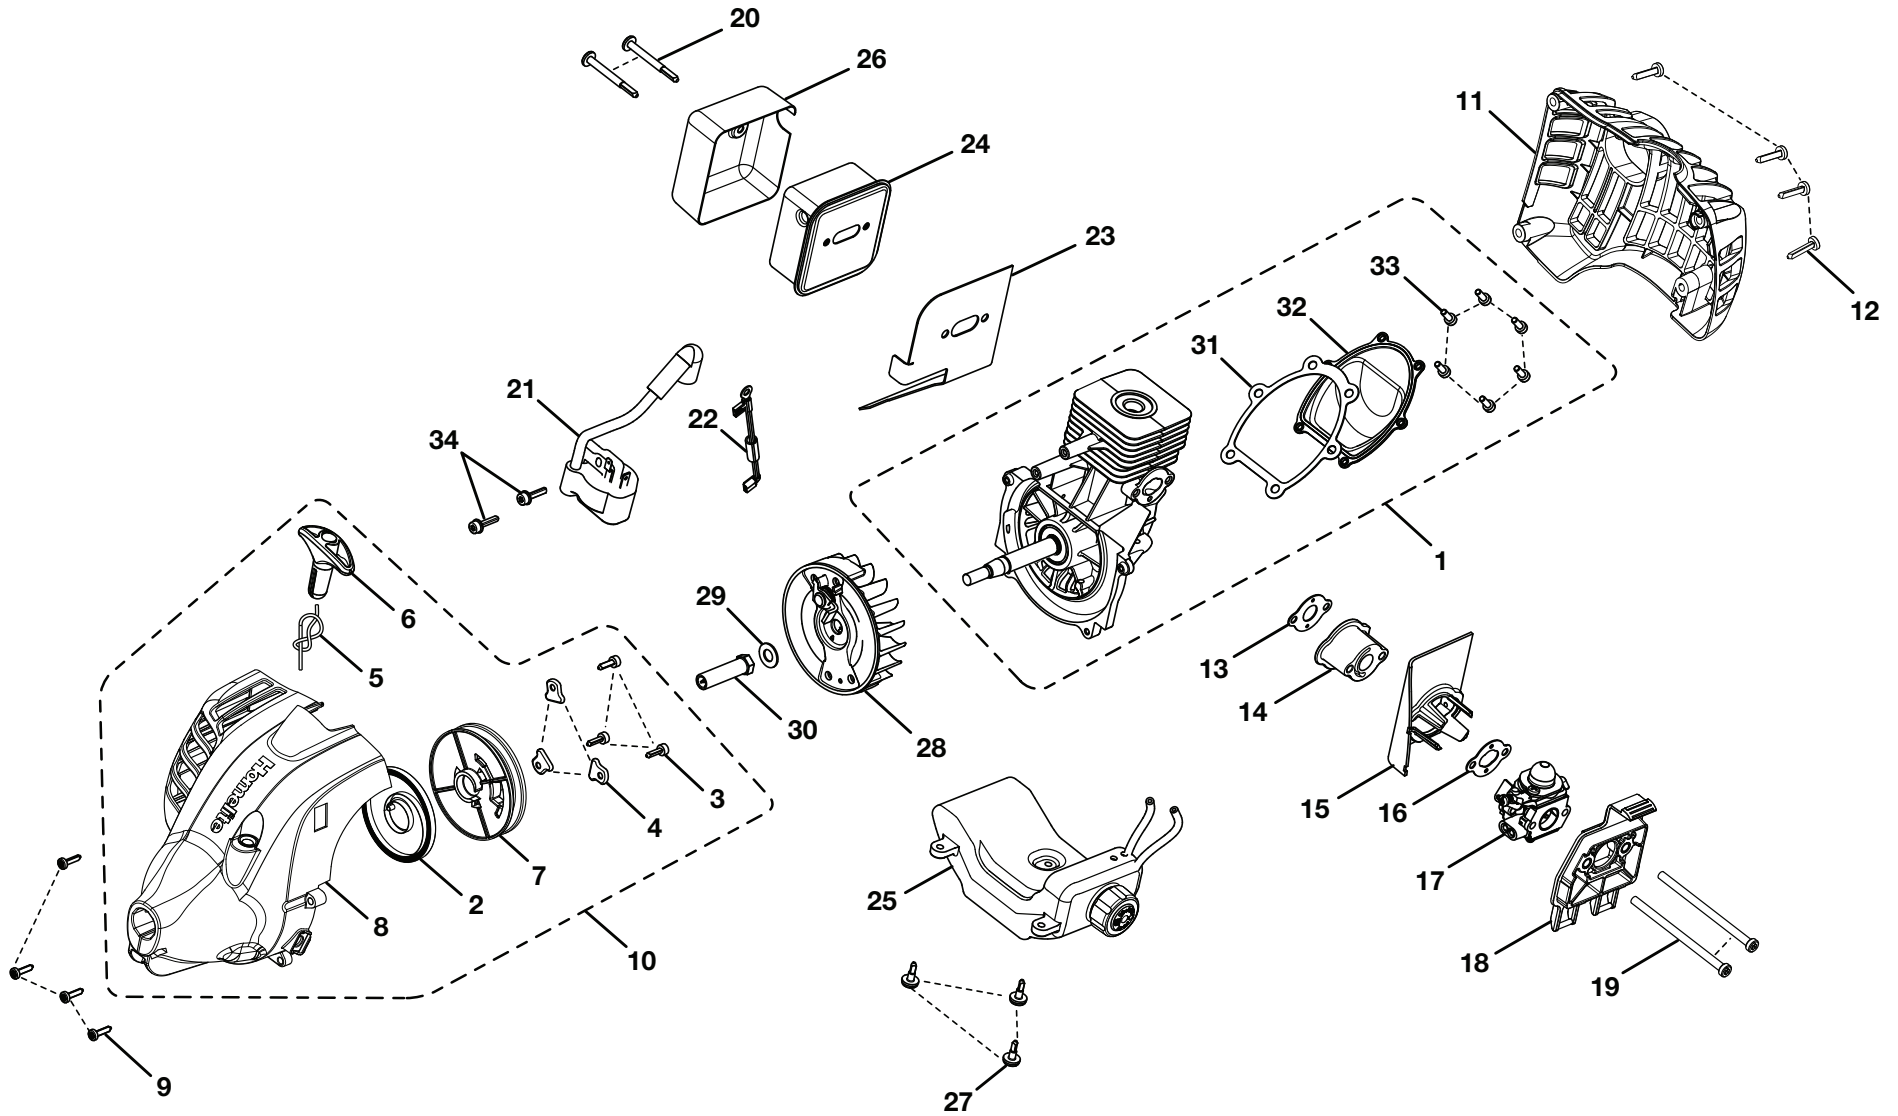

**HOMELITE 26cc MIGHTYLITE STRING TRIMMER –
MODEL NUMBERS UT21006, UT29007, UT21046, UT29047**

**HOMELITE 26cc MIGHTYLITE STRING TRIMMER –
MODEL NUMBERS UT21006, UT29007, UT21046, UT29047**

The model number will be found on a plate attached to the engine housing. Always mention the model number in all correspondence regarding your **STRING TRIMMER** or when ordering repair parts.

PARTS LIST

KEY NO.	PART NUMBER	DESCRIPTION	QTY	KEY NO.	PART NUMBER	DESCRIPTION	QTY
1	308891001	Short Block Assembly (Inc. Key Nos. 31-33).....	1	19	660454007	Screw (M5 x 70 mm).....	2
2	638033001	Spring & Container Assembly.....	1	20	660638003	Screw (10-24 x 2-1/8 in.).....	2
3	660967001	Screw (M4 x 14 mm).....	3	21	850108001	Ignition Module.....	1
4	638389001	Pulley Retainer.....	3	22	308863001	Lead Assembly.....	1
5	900849011	Starter Rope.....	1	23	901452001	Muffler Gasket.....	1
6	511731001	Starter Grip.....	1	24	300748027	Muffler Assembly.....	1
7	310022002	Easy Starter Assembly.....	1	25	308675002	Fuel Tank Assembly w/Cap.....	1
8	308672009	Front Housing Assembly.....	1	26	638442001	Heat Shield.....	1
9	660970001	Screw (M4 x 16 mm).....	4	27	660970002	Screw (M4 x 10 mm Shoulder).....	3
10	308671012	Starter Housing Assembly (Incl. Key Nos. 2-8; Plus Key Nos. 10, 11 and 7 from pages 2 & 3).....	1	28	308811001	Flywheel Assembly.....	1
11	519824001	Rear Housing.....	1	29	631049001	Washer.....	1
12	660466001	Screw (M4 x 18 mm).....	4	30	638348001	Drive Connector.....	1
13	901551001	Intake Gasket.....	1	31	901550001	Gasket.....	1
14	518497001	Heat Dam.....	1	32	638337001	Crankcase Cover.....	1
15	519824001	Baffle Plate.....	1	33	660925003	Screw (M4 x 12 mm).....	6
16	901552001	Carburetor Gasket.....	1	34	660968001	Screw (M4 x 19 mm).....	2
17	308054013	Carburetor.....	1				
18	518766001	Air Box Base.....	1