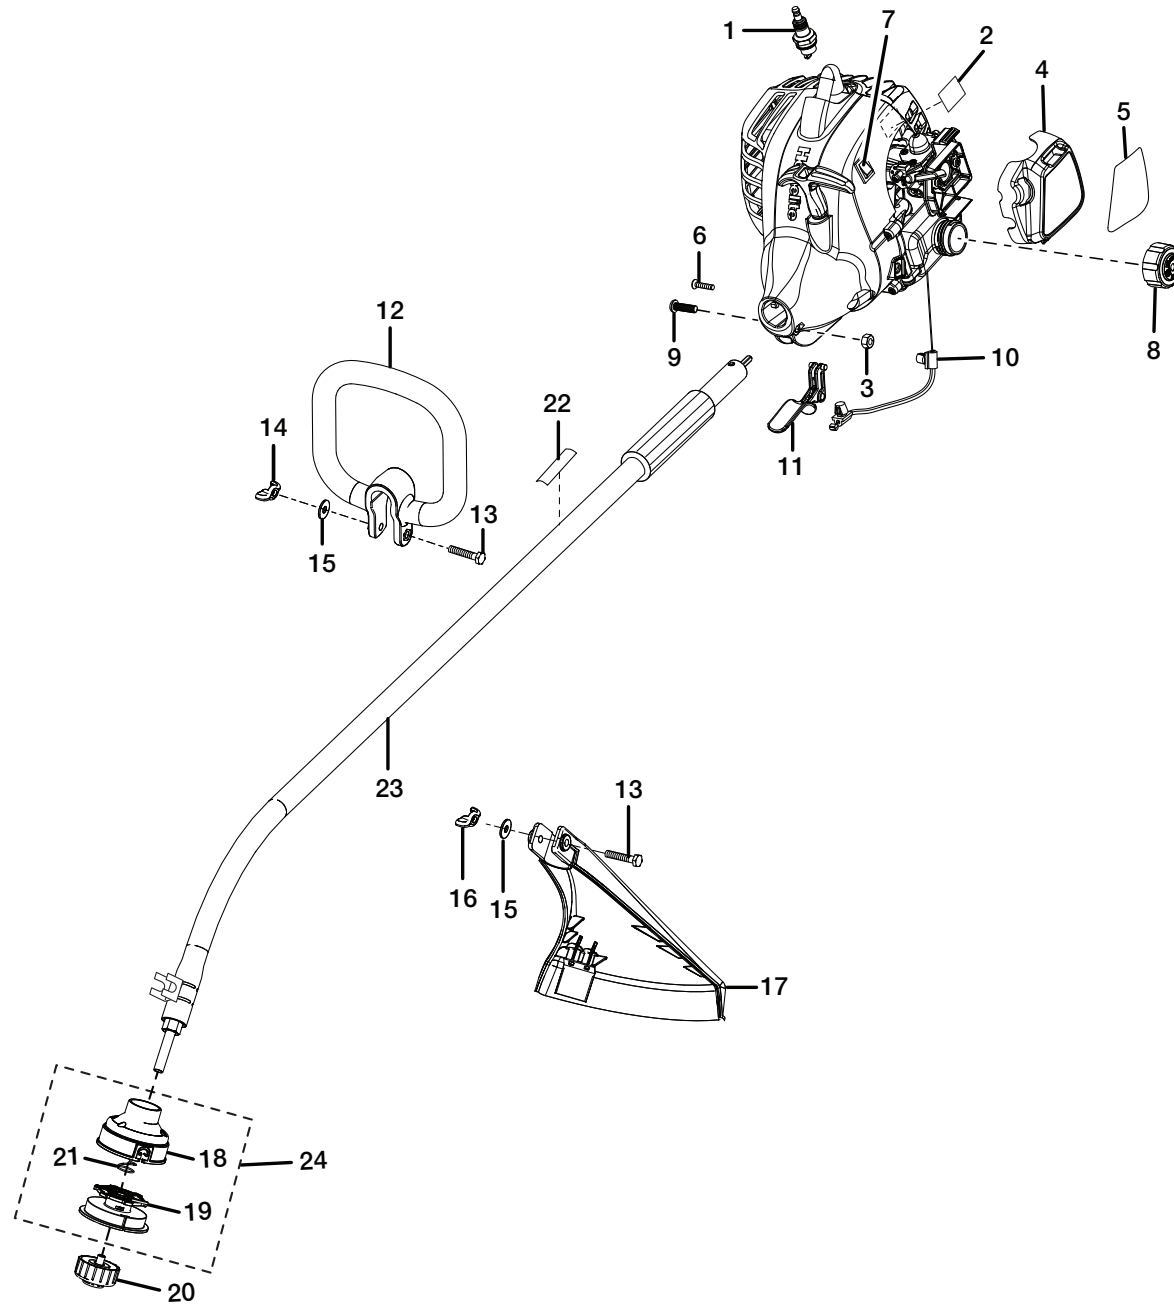

**HOMELITE**  
**26cc MIGHTYLITE STRING TRIMMER**  
**MODEL NOS. UT21006, UT29007, UT21046, UT29047**  
**ALL VERSIONS**  
**REPAIR SHEET**

HOMELITE 26cc MIGHTYLITE STRING TRIMMER - MODEL NUMBERS UT21006 AND UT29007

## HOMELITE 26cc MIGHTYLITE STRING TRIMMER – MODEL NUMBERS UT21006 AND UT29007

The model number will be found on a plate attached to the engine housing. Always mention the model number in all correspondence regarding your **STRING TRIMMER** or when ordering repair parts.

### PARTS LIST (FIGURE A)

KEY NO.	PART NUMBER	DESCRIPTION	QTY	KEY NO.	PART NUMBER	DESCRIPTION	QTY
1	870174001	* Spark Plug (Champion RCJ6Y) .....	1	15	678008001	Washer (1/4-20) .....	2
2	940642025	Logo Label.....	1	16	678034001	Wing Nut (1/4-20) .....	1
3	678029002	Hex Nut (M6).....	1	17	T308744001	Curved Shaft Grass Deflector.....	1
4	519823001	Air Box Cover .....	1	18	308746002	Dual String Head Housing .....	1
5	940734059	Starting Label .....	1	19	308044007	Dual Line Spool and String.....	1
6	660634001	Screw (8-16 x 5/16 in.).....	1	20	308042002	Spool Retainer .....	1
7	760700002	Switch.....	1	21	678022001	Spring .....	1
8	308680001	Fuel Cap .....	1	22	940964009	Warning Label.....	1
9	660697002	Bolt (M6 x 20 mm) .....	1	23	308740005	Boom Assembly .....	1
10	270032001	Throttle Cable .....	1	24	308743002	String Head Assembly (Incl. Key Nos. 18, 19, 21).....	1
11	518529001	Throttle Trigger .....	1		987000629	Operator's Manual (960089006)	
12	518674001	Handle .....	1		8-03-09		
13	660643009	Bolt (1/4-20 x 45 mm).....	2		(REV:01)		
14	518949001	Wing Nut (1/4-20) .....	1				

## HOMELITE 26cc MIGHTYLITE STRING TRIMMER – MODEL NUMBERS UT21046 AND UT29047

The model number will be found on a plate attached to the engine housing. Always mention the model number in all correspondence regarding your **STRING TRIMMER** or when ordering repair parts.