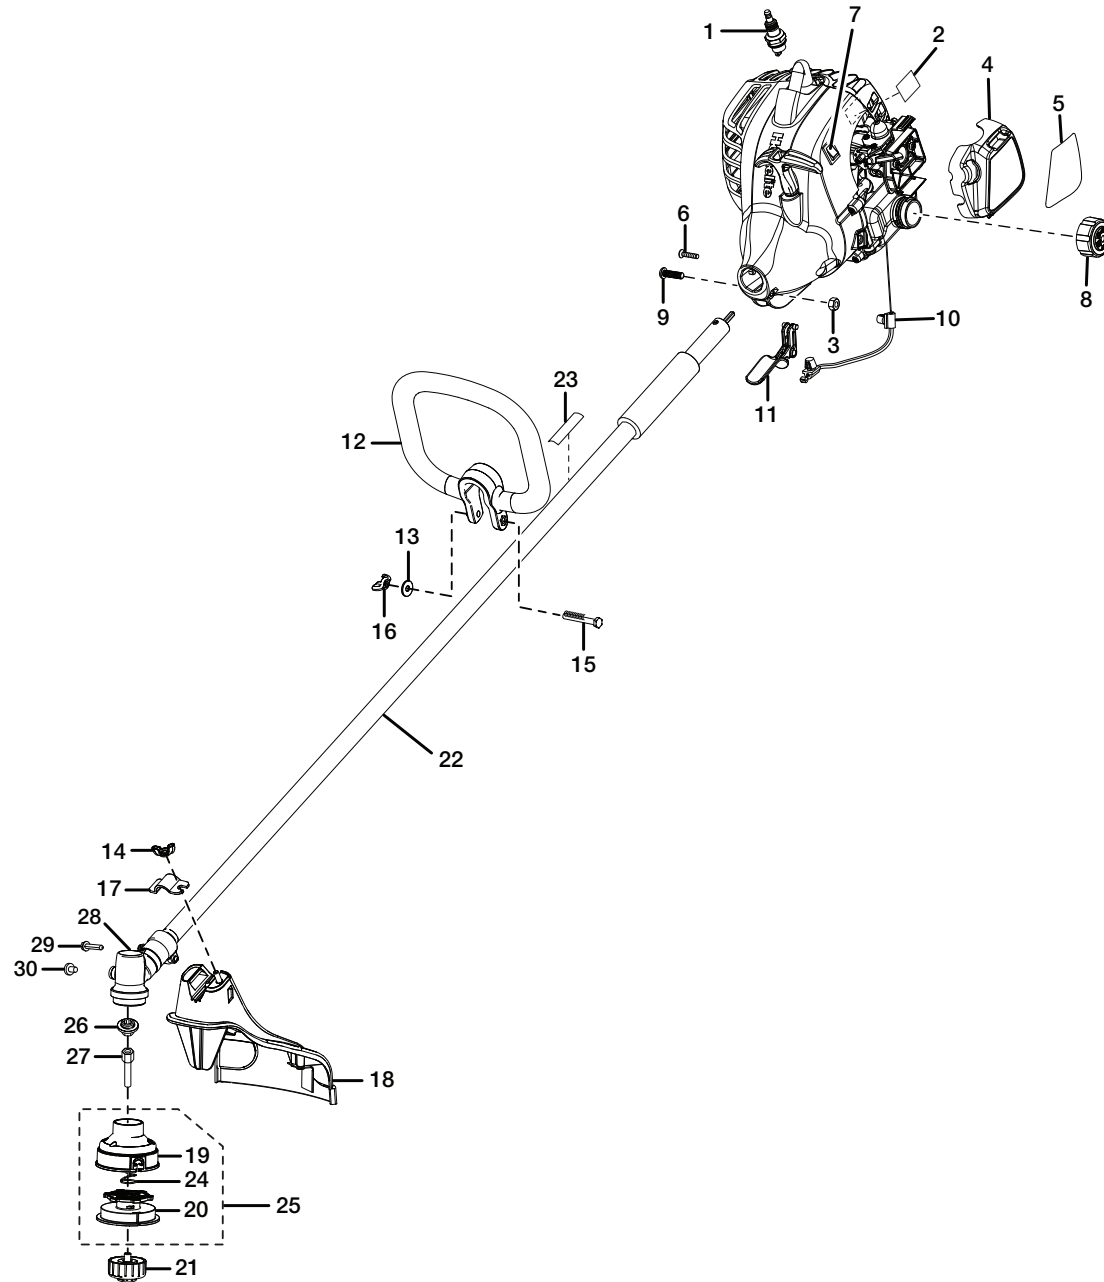

HOMELITE 26cc MIGHTYLITE STRING TRIMMER – MODEL NUMBERS UT21046 AND UT29047

FIGURE B

HOMELITE 26cc MIGHTYLITE STRING TRIMMER – MODEL NUMBERS UT21046 AND UT29047

The model number will be found on a plate attached to the engine housing. Always mention the model number in all correspondence regarding your **STRING TRIMMER** or when ordering repair parts.

PARTS LIST (FIGURE B)

KEY NO.	PART NUMBER	DESCRIPTION	QTY	KEY NO.	PART NUMBER	DESCRIPTION	QTY
1	870174001	* Spark Plug (Champion RCJ6Y)	1	17	678436001	Mounting Bracket	1
2	940642026	Logo Label.....	1	18	308781001	Straight Shaft Grass Deflector.....	1
3	678029002	Hex Nut (M6).....	1	19	308746002	Large String Head Housing	1
4	519823001	Air Box Cover	1	20	308044007	Dual Line Spool and String.....	1
5	940734059	Starting Label	1	21	308042003	Spool Retainer	1
6	660634001	Screw (8-16 x 5/16 in.).....	1	22	308740002	Boom Assembly	1
7	760700002	Switch.....	1	23	940964009	Warning Label.....	1
8	308680001	Fuel Cap	1	24	678022001	Spring	1
9	660697002	Bolt (M6 x 20 mm)	1	25	308743002	String Head Assembly (Incl. Key Nos. 19, 20, 24).....	1
10	270032001	Throttle Cable	1	26	678011002	Flanged Washer.....	1
11	518529001	Throttle Trigger	1	27	678019002	Arbor.....	1
12	518674001	Handle	1	28	308210002	Gear Head	1
13	678008001	Washer (1/4-20)	1	29	660642001	Bolt (1/4-20 x 1-1/4 in.).....	1
14	678034001	Wing Nut (1/4-20)	1	30	660641001	Screw (10-24 x 5/8 in.).....	1
15	660643009	Bolt (1/4-20 x 45 mm).....	1				
16	518949001	Wing Nut (1/4-20)	1				

* STANDARD HARDWARE ITEM – MAY BE PURCHASED LOCALLY