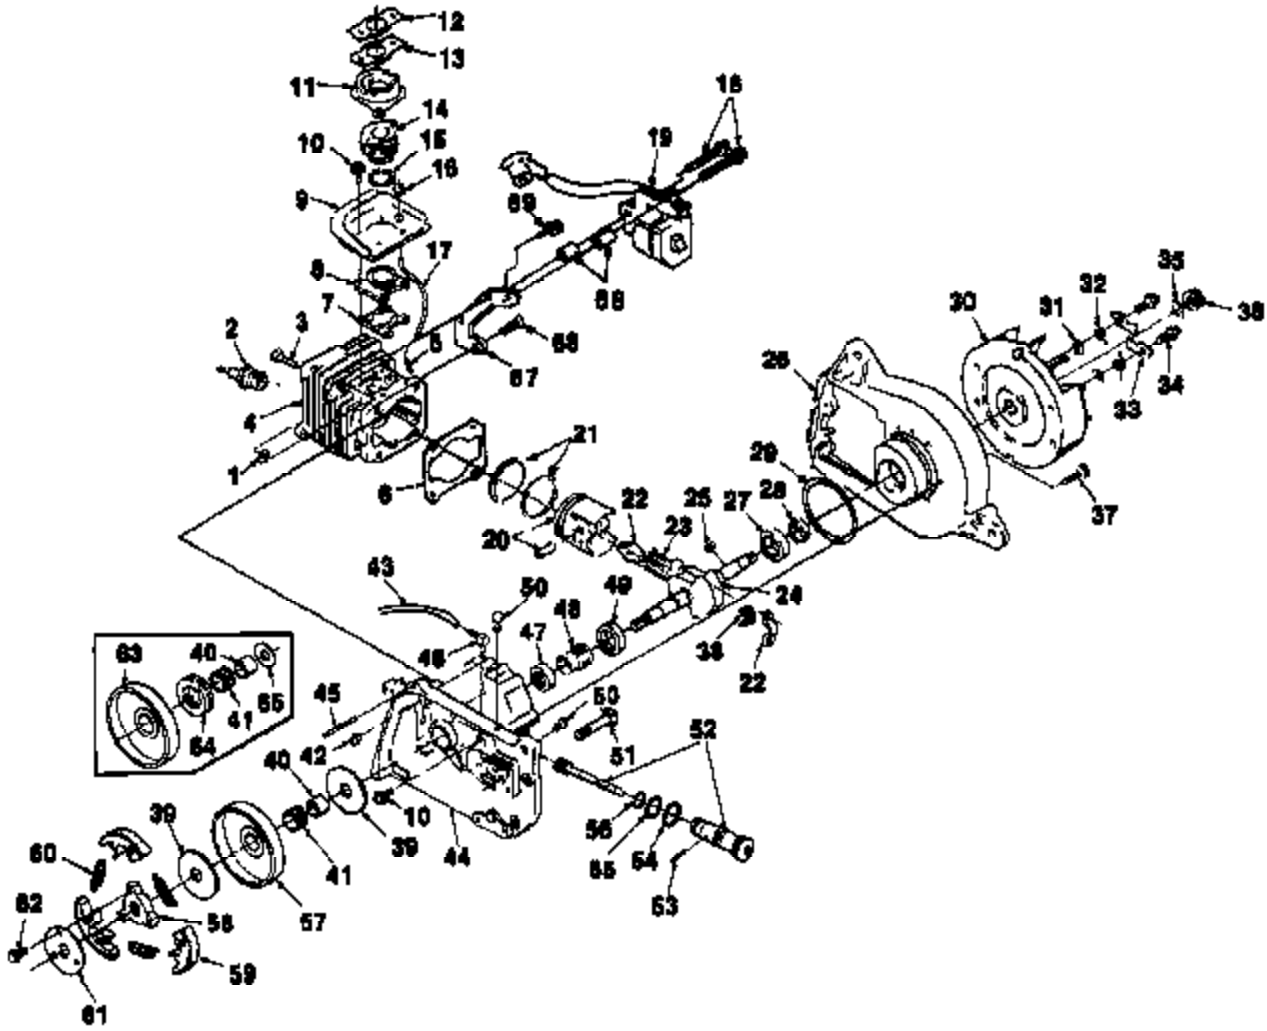

Ref #	Part Number	Qty	Description
1	12021	4	WASHER
2	63547S	1	SPARK PLUG (Champ. CJ6)
	78270	1	SPARK PLUG (RCJ-6) (Int'l Only)
3	82262	4	SCREW- Soc. hd. cap (#10-24 x 7/8")
4	A02677	1	CYLINDER Includes Item 5
5	69833	1	FITTING
6	78284	1	GASKET- Cylinder
7	70714	1	GASKET- Intake adaptor
8	70715	1	MANIFOLD- Intake
9	121611B	1	DEFLECTOR- Air (Intake)
10	88042	5	SCREW- w/Washer (8-32 x 1/2")
11	A70246B	1	FLANGE- Carburetor connector Includes Item 12
12	A70923A	1	BUSHING & GASKET ASSY. Includes Item 13
13	70743A	1	GASKET
14	12048C	1	CONNECTOR- Carburetor
15	12291	1	SPRING- Garter
16	62740	1	GROMMET
17	9311222	1	LINE- Pulse (5 1/2")
18	88054	2	SCREW- Hex sems (10-24 x 1.125")
19	A94361A	1	MODULE & CORE
20	A12257A	1	PISTON & PIN Includes Item 21
21	12040	2	PISTON RING
22	A120681	1	ROD- Connecting Includes Item 23
23	69919	2	SCREW- Soc. hd (8-32 x 9/16")
24	120371	1	CRANKSHAFT
25	75078	1	KEY- Woodruff
26	A12204A	1	PLATE- Back Includes Item 27, 28
27	63867	1	BEARING- Roller
28	12282A	1	SEAL
29	58785	1	"O" RING
30	12101AS	1	ROTOR
31	83046	2	WASHER- Lock (#10)
32	12055	2	SPRING- Starter pawl
33	12056		PAWL- Starter
34	65109		STUD- Starter pawl
35	95479A	1	WASHER- (3/8")
36	81255	5	NUT- (3/8-24)
37	88051	1	SCREW- Hex sems (10-24 x 3/4")
38	A12913	1	ROLLERS- Needle (Set of 25)
39	63860	2	WASHER- Thrust
40	65985B	1	RACE- Inner
41	64124	1	BEARING- Needle
42	81208	4	NUT- Centerlock (#10-24)
43	9311242	1	TUBING- Rubber (Oil) 10 1/2"
44	A79311AT	1	CRANKCASE Includes Items 45 - 51
45	96865	1	PIN- Dowel
46	94327	1	FITTING- Oil line
47	70729	1	SEAL- (Double lip)
48	12071	1	WORM GEAR
49	63867	1	BEARING- Roller
50	12096	3	BUMPER
51	58753	2	BOLT- Guide bar (5/16")
52	A70962	1	PUMP- Automatic oil Includes 53 - 56
53	70920	1	PIN- Pump
54	70921	1	"O" RING
55	12853	1	"O" RING
56	12095	1	"O" RING
57	A954602	1	SPROCKET & DRUM (7T, 3/8P)