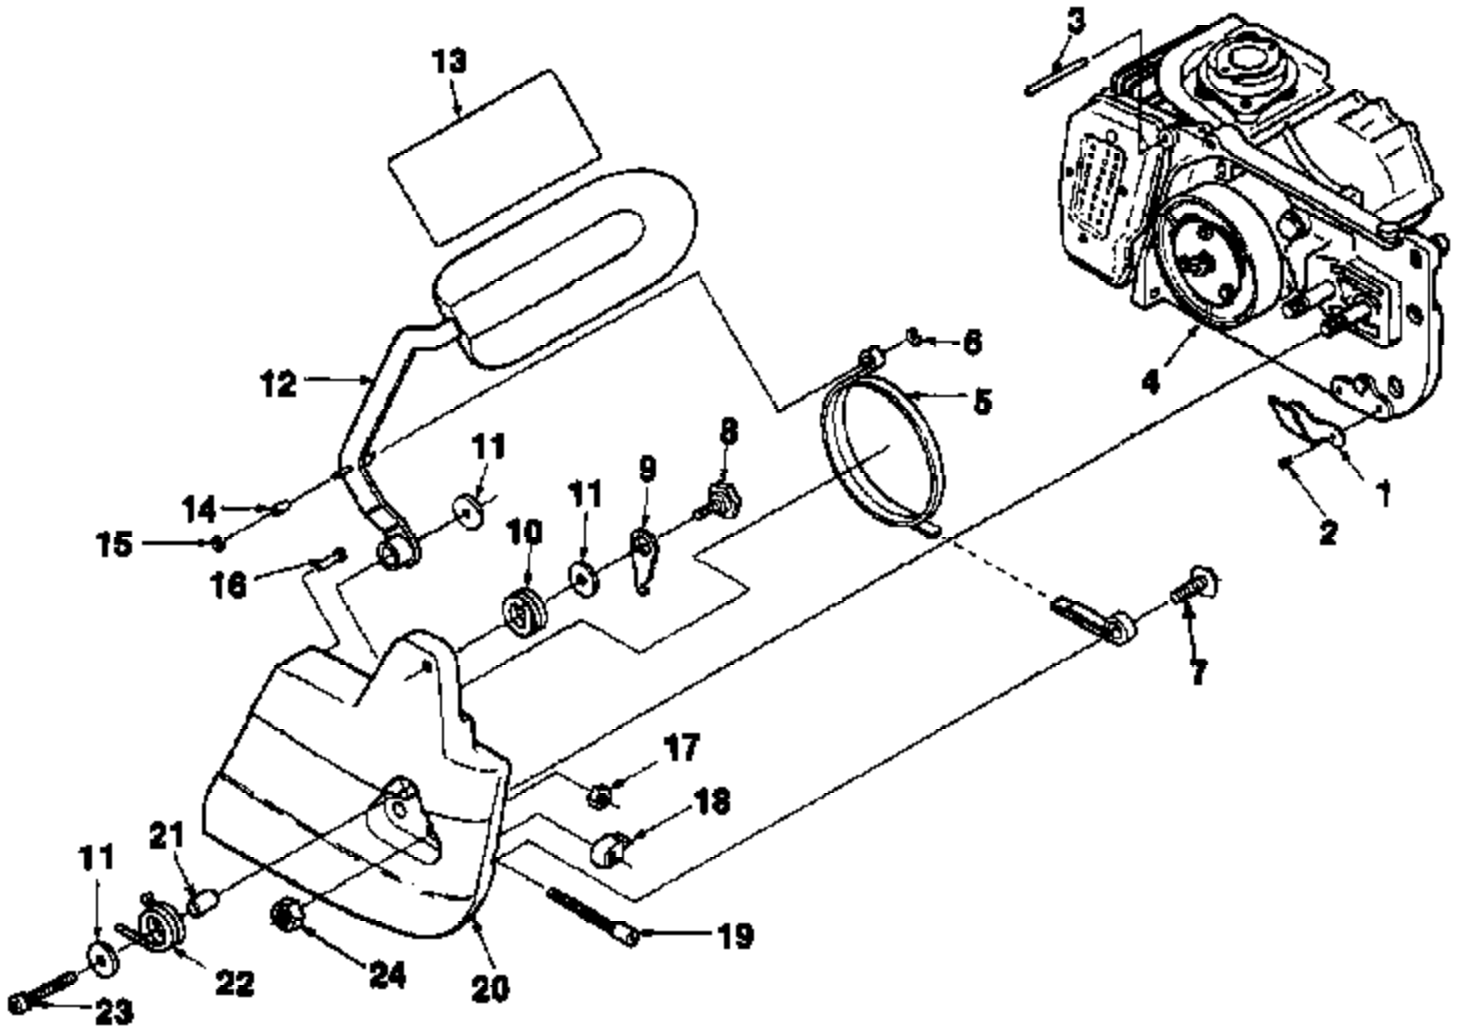

Ref #	Part Number	Qty	Description
1	70705	1	STOP- Chain
2	88042	1	SCREW- Hex hd. sems (8-32 x 1/2")
	A93693A	1	KIT- Chain brake Includes Items 3 - 23
3	96865	1	PIN- Dowel
4	A936302	1	DRUM & HUB
5	A94561	1	BRAKEBAND Includes Item 6
6	69599	1	"E" RING
7	82258	1	SCREW- Pan hd. (1/4-20 x 5/8")
8	93773	1	SCREW- Shoulder
9	93602A	1	LEVER- Locking
10	93600B	1	SPRING- Locking lever
11	93282	3	WASHER
12	A97221A	1	LEVER- Brake w/guard Includes Item 13 - 15
13	02661	1	DECAL
14	93625	1	BEARING- Roller
15	70925	1	"E" RING
16	95839	1	BUSHING
17	81206	1	NUT- Centerlock
18	651121	1	PIN- Guide bar adjusting
19	93962	1	SCREW- Guide bar adjusting
20	A04241	1	COVER- Drivecase
21	93296	1	SLEEVE- Lever
22	93603	1	SPRING- Brake lever
23	804281	1	SCREW- Soc cap hd.
24	81196	2	NUT- Hex 5/16-18