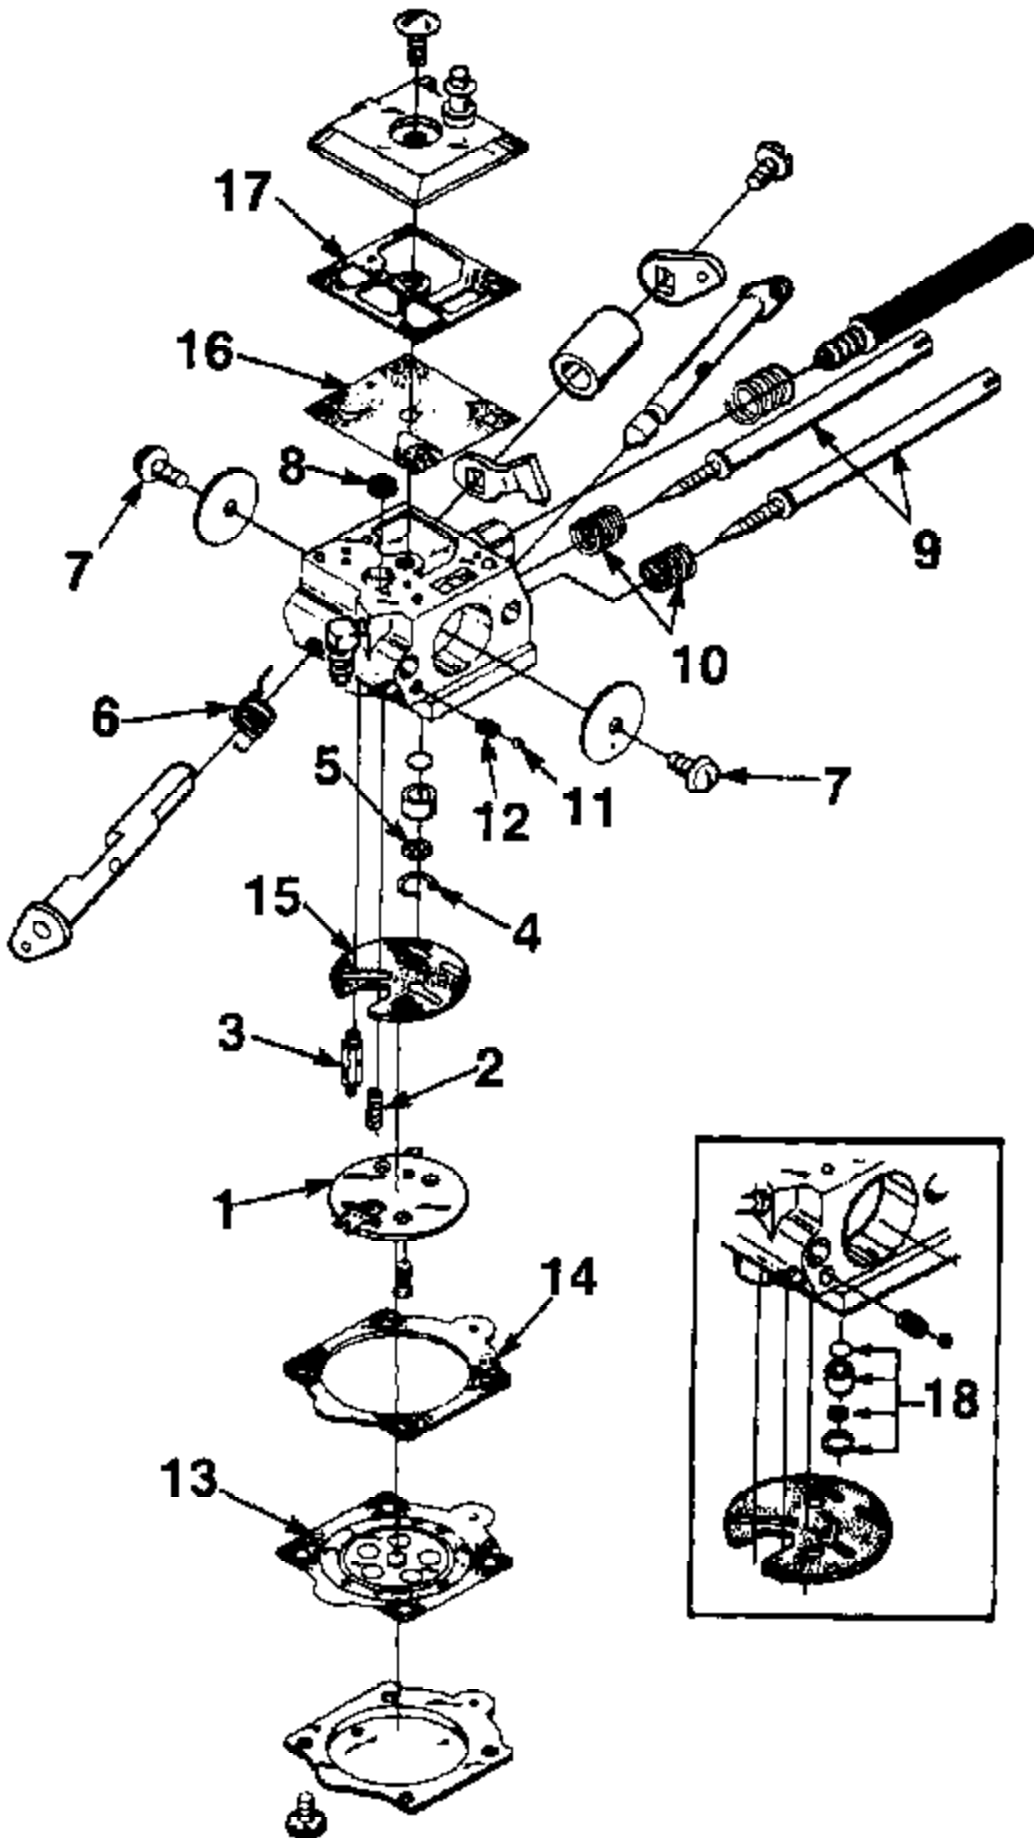

ACCESSORIES

ADHESIVE- Zip grip	70627
BUMPER- Spiked	DA-12272-E
KIT- Sprocket repair	A-59496-B
RUBBER- Tubing 10'	83112-88
ROPE- Starter #4 250Fl. reel	88848
SPRAY CAN- Red	23475

Ref #	Part Number	Qty	Description
238461	238461		ANVIL - Bearing removal (Crankcase)
22126	22126		KEY - Hex 5132 (Cyl. & Handle bar)
23528	23528		KEY - Hex 9/64
A24290	A24290		PULLER - Rotor
24301	24301		SCREW - Rotor removal
67912	67912		RING - Retaining
22486	22486		SHIM - Pink plastic (.015") (air gap)
23759	23759		SLEEVE - Seal assembly (Crankcase & Backplate)
231366A	231366A		SLEEVE - Seal removal (Crankcase)
A24824	A24824		COMBINATION WRENCH
A17146	A17146		TOOL - (3 shoe-clutch)
18453	18453		GREASE - Multi use
70627	70627		ADHESIVE - Zip grip
DA12272E	DA12272E		BUMPER - Spiked
A69496B	A69496B		KIT - Sprocket repair
9311299	9311299		RUBBER - Tubing 10'
68848	68848		ROPE - Starter #4 250 Ft. reel
23475	23475		SPRAY CAN - Red