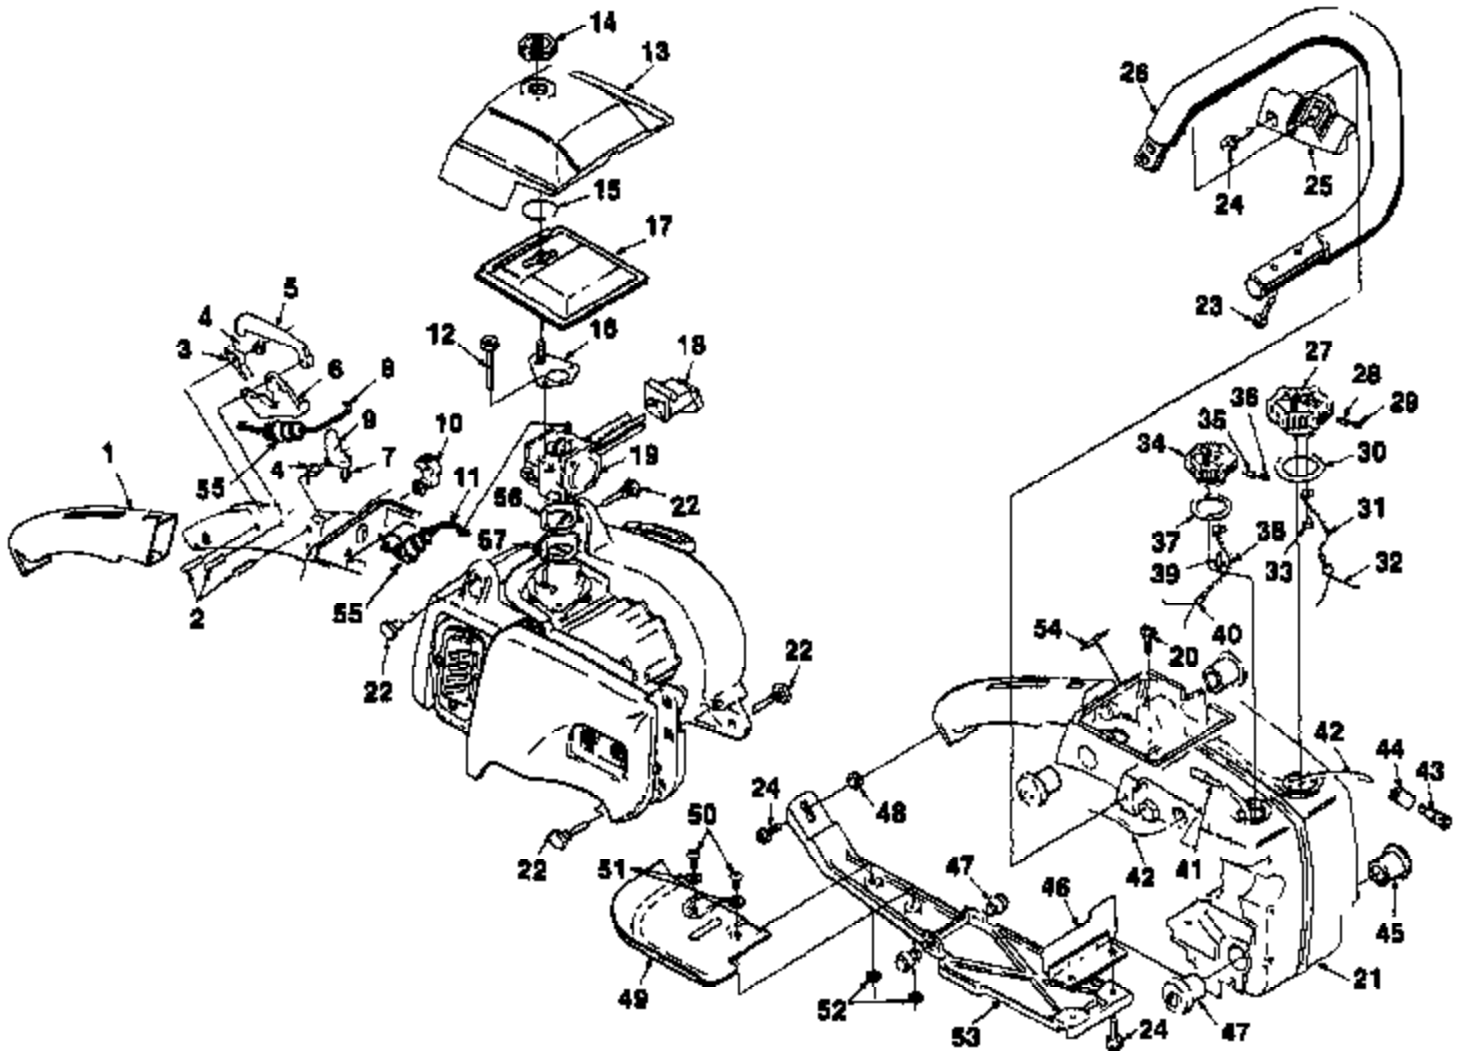

Ref #	Part Number	Qty	Description
1	12049	1	GRIP-Throttle handle
2	70253	3	PIN-Dowel
3	12092	1	LEVER-Trigger lock
4	12051	2	SPRING-Torsion
5	12093	1	LOCK-Trigger
6	A12966	1	KIT-Trigger & Screw Includes Item 7
7	120941A	1	SCREW-Trigger latch
8	120781A	1	ROD-Throttle
9	120911A	1	LATCH-Trigger
10	94765	1	KNOB-Choke
11	94977	1	ROD-Choke
12	93460	2	SCREW-Hex sems (10-24 x 1 3/4")
13	704256	1	AIR FILTER COVER
14	A676392	1	NUT-Filter cover mounting
15	58319A	1	RING-Retaining
16	A93240	1	BRACKET-Mounting cover
17	78209	1	FILTER-Air
18	12054	1	GROMMET-HI-LO
19	A97801	1	CARBURETOR-(HDC-39-A)
20	88050	2	SCREW-Hex sems (10-24 x 5/16")
21	A79357A	1	HOUSING-Engine
	A70624A	1	SET-Isolator pin Includes Item 22
22	12100B	4	PIN-Isolator
23	82262	4	SCREW-Soc. hd. (10-24 x 7/8")
24	88051	3	SCREW-Hex sems (10-24 x 3/4")
25	120592A	1	BRACKET-Handle bar
26	A12107A	1	HANDLEBAR
27	A69500A	1	CAP-Fuel filler Includes Items 28 - 33
28	69451	1	VALVE-Check (oval duckbill)
29	69454	1	FILTER-Filler cap
30	69501	1	GASKET-Fuel cap
31	69502	1	CHAIN-Bead
32	96535	1	RETAINER
33	82256A	1	SCREW-Pan hd. plastite (6 x 1/4")
34	A12222	1	CAP-Oil filler Includes Items 35 - 40
35	69451	1	VALVE-Check (oval duckbill)
36	69454	1	FILTER-Filler cap
37	12126	1	GASKET-Oil cap
38	69502	1	CHAIN-Bead
39	82256A	1	SCREW-Pan hd. plastite (6 x 1/4")
40	96535	1	RETAINER-Cap
41	A59009A	1	FINDER-Oil
42	9311242	2	TUBING-Rubber (10 1/2")
43	A69923	1	FUEL PICK-UP Includes Item 44
44	64083	1	FILTER-Felt
45	A70623	1	SET-Isolator (soft) (set of four)
	A70622	1	SET-Isolator (hard) (set of four) (Alternate)
46	A12153	1	DEFLECTOR-Air (exhaust)
47	12096	2	BUMPER
48	70810	1	NUT-Hex (10-24)
49	A12267B	1	KIT-Right hand guard (optional) Includes Items 50 - 53
50	82275	2	SCREW-Hex hd. cap
51	84003	2	WASHER
52	81208	2	NUT-Center lock (#10-24)
53	120422	1	BRACE-Handle
54	79304	1	DECAL-Choke
55	58348	2	GROMMET
56	A70923A	1	BUSHING Includes 57