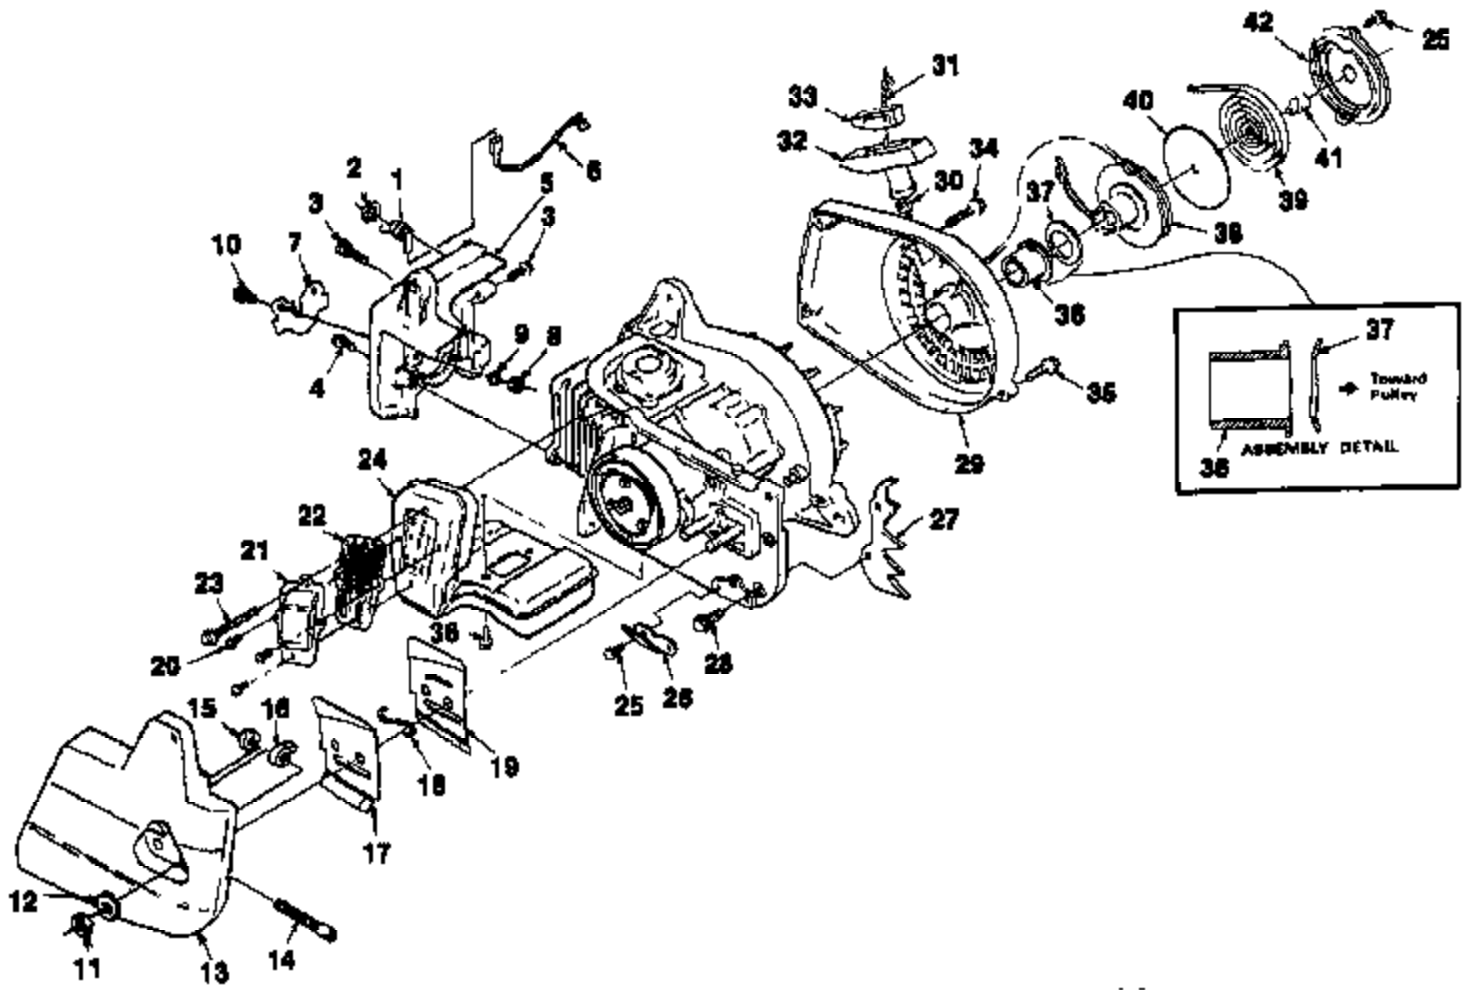

Ref #	Part Number	Qty	Description
1	A576503B	1	SWITCH-Grounding Includes Item 2
2	720841A	1	NUT
3	88051	4	SCREW-Hex sems (10-24 x 3/4")
4	88054	3	SCREW-(10-24 x 1 1/4")
5	947792	1	SHIELD-Cylinder
6	A94850	1	LEAD-Ground
7	792951	1	SHIELD-Insert
8	81223	2	NUT-Centerlock (8-32)
9	84025	2	WASHER-Flat (#8)
10	88041	2	SCREW-Hex sems (8-32 x 3/8")
11	81196	2	NUT-Hex (5/16-18)
12	84032	2	WASHER-Flat (5/16")
13	A939302	1	COVER-Drivecase Includes Items 14 - 16
14	93962	1	SCREW-Guide bar adjusting
15	81206	1	NUT-Centerlock (10-32)
16	651121	1	PIN-Guide bar adjusting
17	A70688	1	KIT-Guide bar plate Includes Items 17 - 19
17	70398	1	PLATE-Guide bar (Outer)
18	69966	1	SPRING-Guide bar
19	70397	1	PLATE-Guide bar (Inner)
20	82370	3	SCREW
21	947951	1	PLATE-Exhaust
22	94797	1	SPARK ARRESTOR SCREEN
23	93460	1	SCREW
24	A947851	1	MUFFLER
25	88042	2	SCREW
26	70705	1	STOP-Chain
27	A12272D	1	BUMPER-Spiked (accessory) Includes Item 28
28	88048	2	SCREW-Hex hd. (10-24 x 3/8")
29	A12114A	1	HOUSING-Rewind starter Includes Item 30
30	65185	1	BUSHING-Rope
31	94564A	1	ROPE-Starter (38" #4)
32	A69962B	1	GRIP-Starter rope Includes Item 33
33	70018A	1	INSERT-Rope retaining
34	88055	1	SCREW-Hex sems (10-24 x 1 3/8")
35	82218	2	SCREW-w/Washer (10-24 x 1 1/8")
36	12053	1	BUSHING-Starter
37	70842	1	WASHER-Spring
38	A12214A	1	PULLEY & CUP
39	65107	1	Spring-Rewind
40	12052	1	SPRING-Shield
41	65102	1	LOCK-Spring
42	A02566	1	STARTER COVER & DECAL KIT