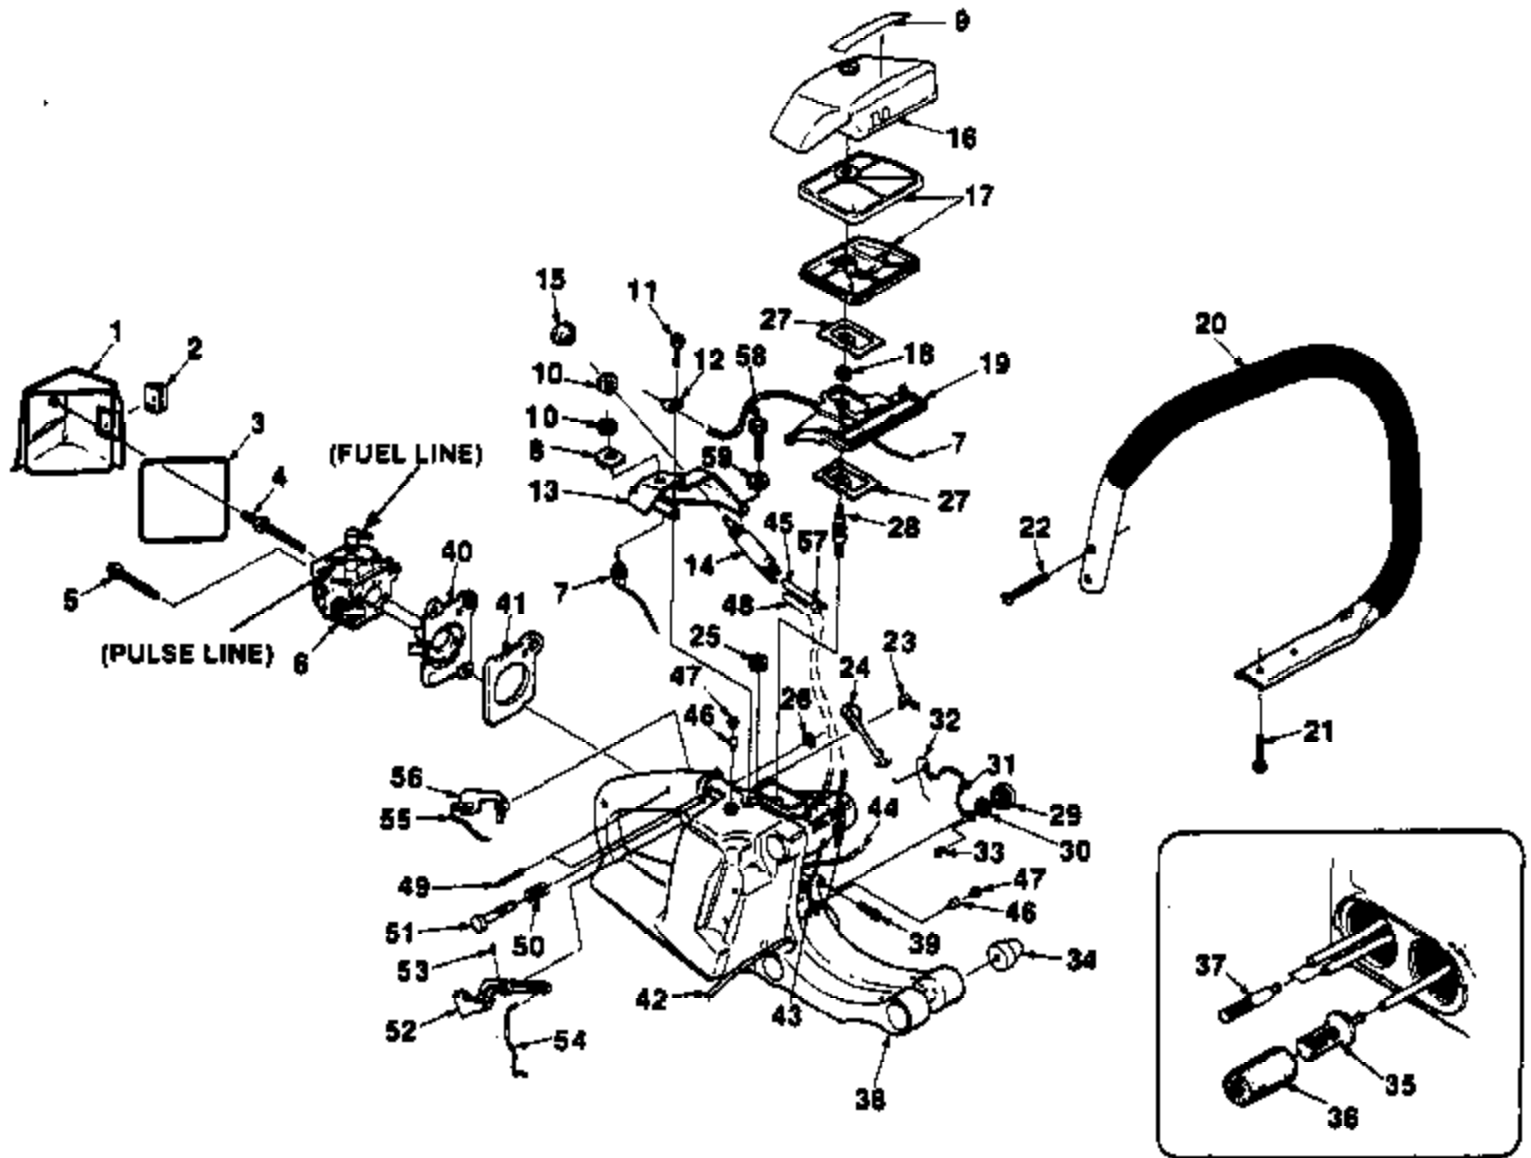

Ref #	Part Number	Qty	Description
56	84115	2	WASHER- Flat
57	011011	2	SPRING- Starter pawl
58	93313	1	ROTOR
59	A93441	1	CRANKCASE
60	88056	5	SCREW- (10-24 x 1 3/4")
61	12282A	1	SEAL
62	69833	1	FITTING
63	94621	2	BEARING- Ball
64	93310	2	BOLT- Guide bar
65	70204	2	FITTING
66	75078	1	KEY- Woodruff
67	A97567A	1	CRANKSHAFT
	93369	1	BEARING- Needle (prior to lot #E286) (See index #29)
	94621	1	BEARING- Ball (see index #63)
	97566	1	BEARING- Needle (long) (see index #29) (after lot #E286)
68	88042	2	SCREW- Hex Sems (8-32 x 1/2")
69	70705	1	STOP- Chain
70	A93445B	1	KIT- Spiked bumper
71	97636	2	SCREW- (10-24 x 1/2")
72	81261	2	NUT
73	97633	2	WASHER- Sealing
74	31062	2	PIN- Dowel
75	69326	1	LEAD- High tension
	DA70790B	1	SAFE-T-TIP (not shown)
	82335	1	SCREW