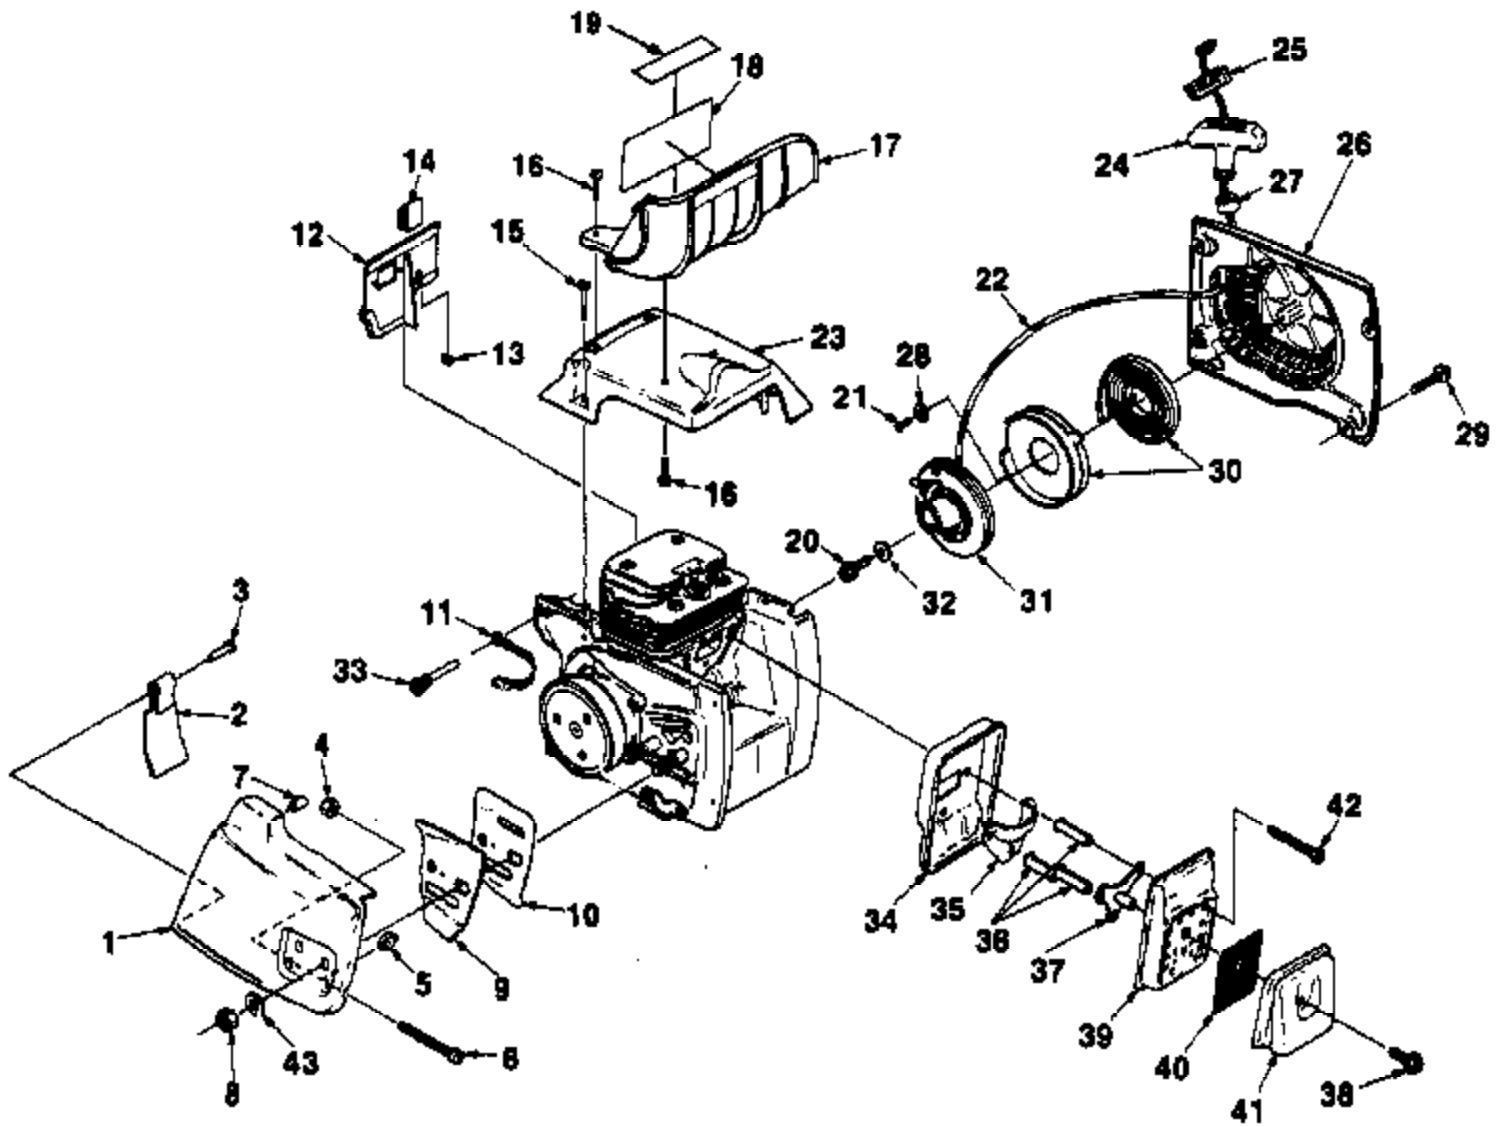

Ref #	Part Number	Qty	Description
1	A96500	1	COVER- Drivecase
2	93439	1	SHIELD- Sawdust
3	85154	1	RIVET- Pan hd.
4	81204	1	NUT- Hex (1/4-20)
5	93039	1	PIN- Guide bar adj.
6	63367	1	SCREW- Guide bar adj.
7	95839	1	BUSHING
8	810892	2	NUT-(3/8-16)
9	70400	1	PLATE- Guide bar (outer) 410 only
10	70399	1	PLATE- Guide bar (inner)
11	A93459A	1	STRAP- Ground
12	A96866	1	DEFLECTOR- Air
13	93357	1	GROMMET
14	96200	1	SPRING- Clip
15	93397A	3	SCREW- Cylinder cover (8-32 x 7/8")
16	82312	4	SCREW- Threaded rolling plastite (#10 x 5/8")
17	A95092	1	GUARD- Hand
18	96990A	1	DECAL- Safety warning
19	98646	1	LABEL- Ansi
20	93417	1	SCREW- (#10 x 5/8")
21	82528	2	SCREW- Plastite (6 x 3/8")
22	A00518	1	ROPE- Starter (#5) 45"
23	931631	1	COVER- Cylinder (410 only)
24	A69962B	1	GRIP- Starter rope
25	70018A	1	INSERT- Rope retaining
26	A97988A	1	HOUSING- Starter
27	67177	1	BUSHING
28	84025	2	WASHER- Flat
29	82298	4	SCREW- Hex Sems (10-24 x 5/8")
30	A98067	1	SPRING & RETAINER
31	A97990	1	STARTER PULLEY & CUP
32	58763	1	WASHER- Retaining
33	93367	6	PIN- Isolator
34	93347	1	BODY- Muffler
35	93349	1	PLATE- Stiffner
36	9398303	3	SPACER- Muffler
37	A95062	1	SPACER & PLATE
38	88048	1	SCREW- Hex Sems (10-32 x 3/8")
39	933481A	1	COVER- Muffler
40	93344	1	SCREEN- Spark
41	A93355A	1	CAP- Muffler exhaust
42	94129	3	SCREW- Hex hd. (12-24 x 17/8")
43	95479A	2	WASHER- Flat