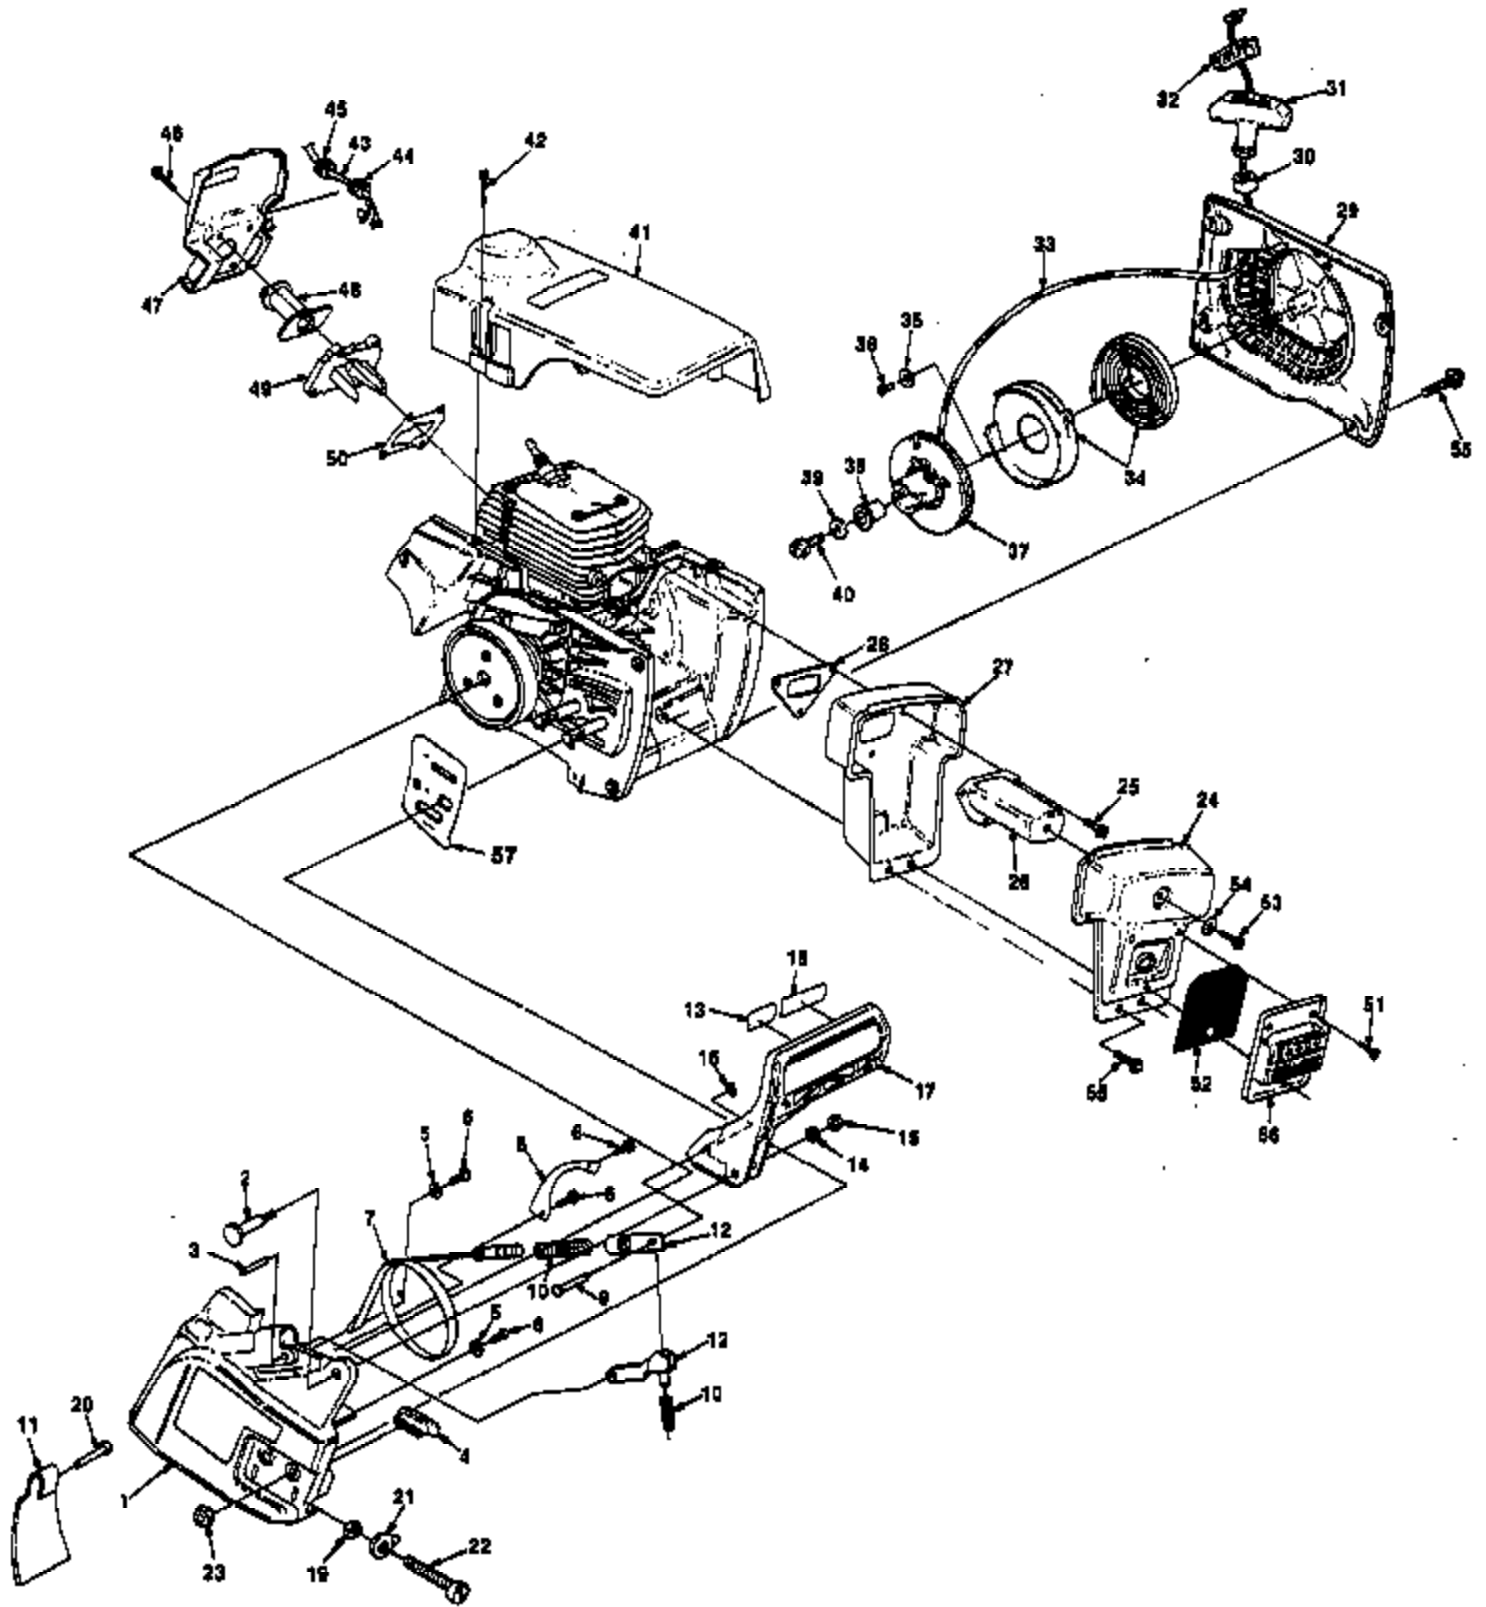

Ref #	Part Number	Qty	Description
	A98875	1	KIT- Chain brake
1	A98727	1	COVER- Drivecase
2	98461	1	SCREW- Shoulder
3	98456	1	PIN
4	98309	1	GUIDE- Chain
5	83205	2	WASHER (4.3)
6	88148	4	SCREW- Form (3.5 x 13)
7	A98731	1	BAND- Brake
8	98726	1	COVER- Brake band
9	98422	1	PIN
10	A98480	1	SPRING SET
11	93439	1	SAWDUST SHIELD
12	A98481	1	ADJUSTMENT SET
13	98564	1	DECAL
14	83203	1	WASHER- Belleville (12mm)
15	98457	1	NUT
16	83204	1	RING- Retaining (3.2)
17	98740	1	HANDGUARD
18	98563	1	DECAL
19	81204	1	NUT- Hex
20	85154	1	RIVET
21	93039	1	PIN- Guide bar adj.
22	63367	1	SCREW
23	810892	2	NUT
24	A00310	1	COVER- Muffler
25	88065	3	SCREW- Hex sems 12-24
26	A00516	1	MUFFLER DIFFUSER
27	A98007	1	BODY- Muffler
28	97682A	1	GASKET- Muffler
29	A97988A	1	HOUSING- Starter
30	67177	1	BUSHING- Starter cover
31	A69962B	1	GRIP- Starter
32	70018A	1	INSERT- Rope Ret.
33	A00518	1	ROPE- Starter
34	A98067	1	SPRING & RETAINER
35	84025	2	WASHER- Flat (#8)
36	82215	2	SCREW- Plastite (6 x 3/8")
37	A97990	1	PULLEY & STARTER (w/cup)
38	97992	1	BUSHING- Starter post
39	58763	1	WASHER- Retaining
40	93417	1	SCREW- Thread forming (#10 x 5/8")
41	97256	1	COVER- Cylinder
42	93397A	3	SCREW- Cylinder cover
43	A98583	1	LEAD- Ignition
44	00314	1	GROMMET
45	58318	1	GROMMET
46	82248	4	SCREW- Mach hex hd. (8/32 x 3/4")
47	973381A	1	BAFFLE- Cylinder
48	97263A	1	BOOT- Intake
49	97261A	1	ADAPTOR- Intake
50	97264	1	GASKET- Intake
51	80983	3	SCREW- Hex hd. (8-32 x .50)
52	98827	1	SCREEN- Spark arrestor
53	80870	1	SCREW- (10-32 x 375)
54	84003	1	WASHER- Flat (#10)
55	88050	6	SCREW- Sems 10-24 x 5/8
56	A98747	1	CAP- Muffler
57	70400	1	PLATE- Guide bar