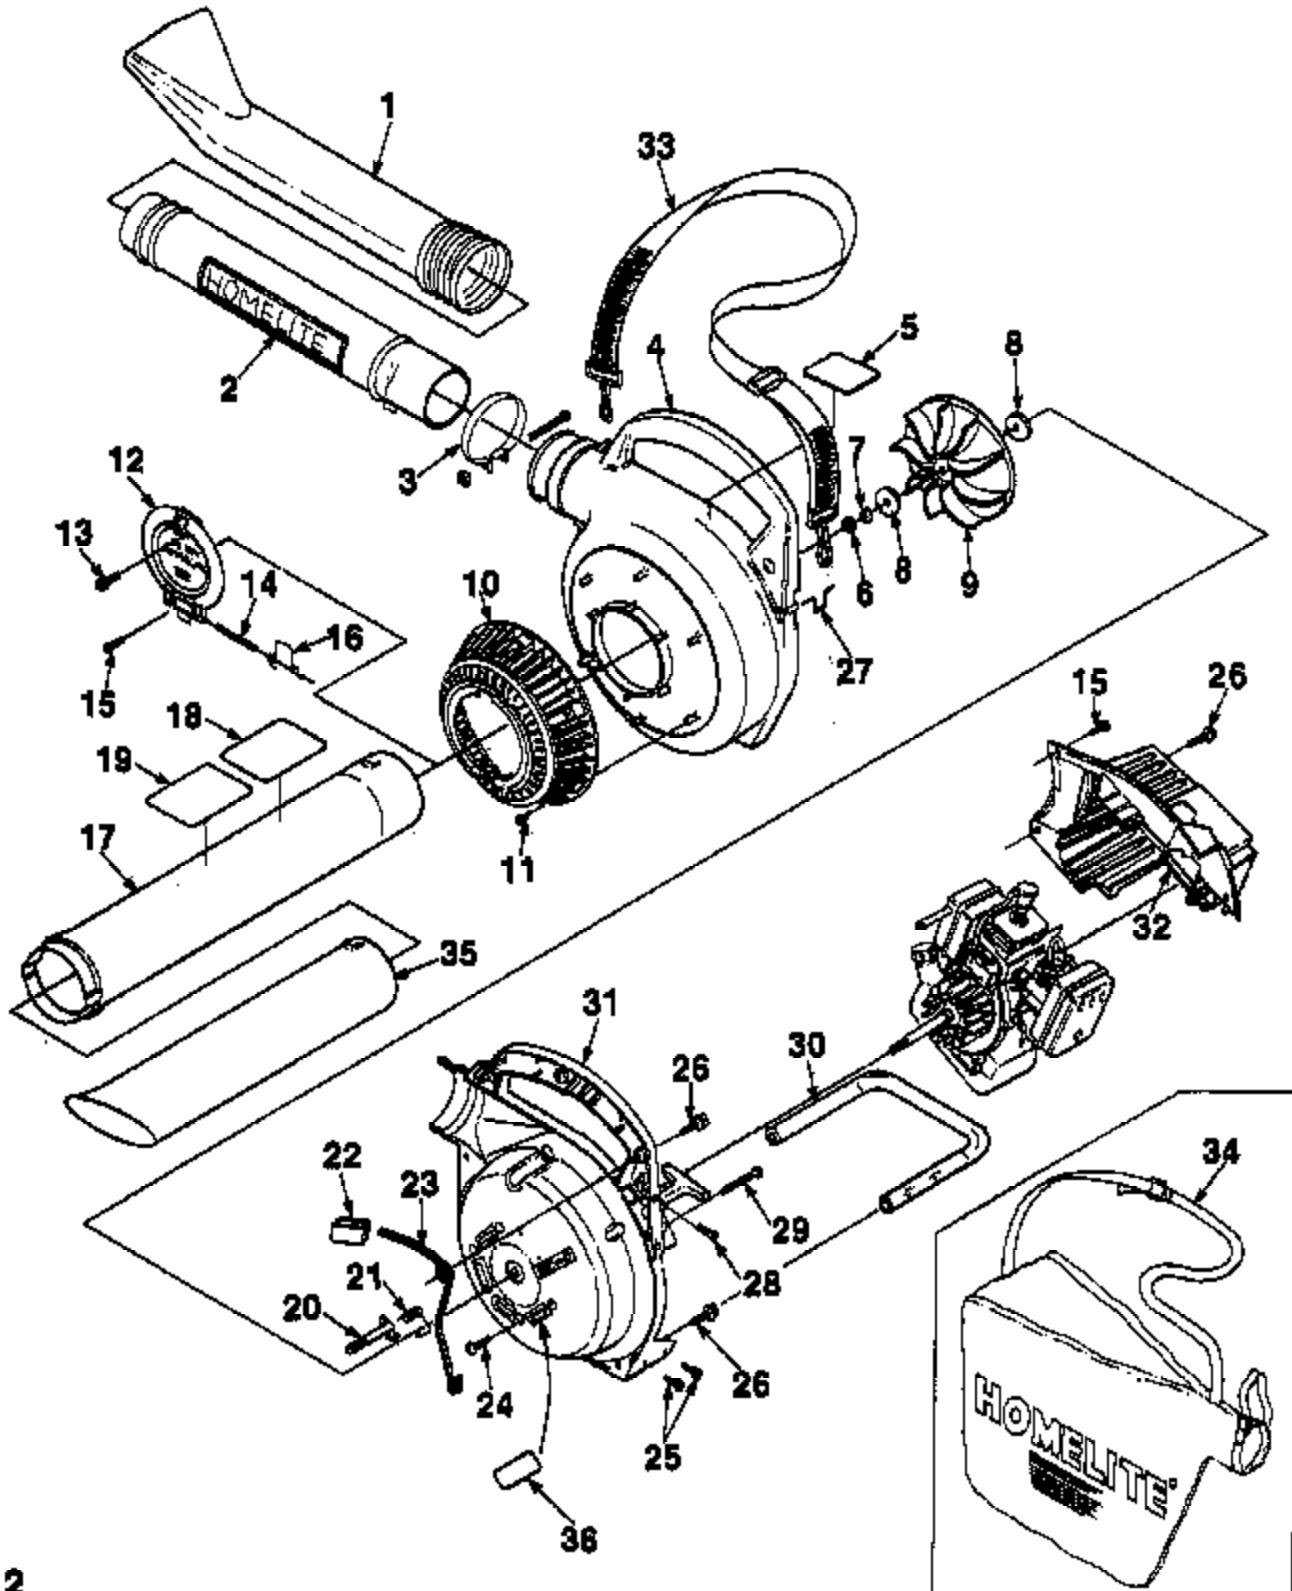

FIGURE 1

HB-180 HB-180V

PARTS LIST - FIGURE 1

NO.	PART NO.	DESCRIPTION	QTY.
1	00373	NOZZLE- Sweeper	1
2	A-00398-A	TUBE w/DECAL	1
3	00433	CLAMP	1
4	00316	HOUSING- Volute (outer)	1
5	00375	DECAL- Warning	1
6	81117	NUT- Hex 5/16-24	1
7	70788	WASHER- Belleville #10	1
8	00380	WASHER- Fan	2
9	00318	FAN- Blower	1
10	00320	GRILLE- Blower Vao	1
11	82528	SCREW- Thd forming (#8-18 x 3/4)	8
12	00319	COVER- Access	1
13	82312	SCREW- Thd Rolling #10 x 5/8	1
14	00364	PIN- Cover hinge	1
15	82378	SCREW- Thd forming #8 x 1/2	1
16	00371	SPRING- Access Cover	1
17	A-00386	TUBE w/DECAL (Inner) 180V Only	1
		Includes:	
18	00378	DECAL (180V Only)	1
19	00819	DECAL- Warning 180V Only	1
20	00388	LATCH- Throttle	1
21	00370	SPRING- Throttle latch	1
22	00367	TRIGGER- Throttle	1
23	00389	LEVER- Throttle	1
24	82608	SCREW- Thd Forming	1
25	82348	SCREW- Tapping pan #8 x 1/2	4
26	70771	SCREW- Thd forming #10 x 3/4	1
27	00988	LOOP- Wire	1
28	82148	SCREW- Flt. hd. #8-32 x 5/8	1
29	JA-41680-3	SCREW- Hex hd. #10 x 1 5/8	1
30	00383	HANDLE- Lower (180V Only)	1
31	00315	HOUSING- Volute (inner)	1
32	00321	SHROUD	1
33	DA-88138-A	STRAP- Shoulder	1
34	A-00382	BAG- Leal (180V Only)	1
35	00363-1	TUBE- (outer) 180V Only	1
36	A-00613	KIT- Sealing	1

**HB-180
HB-180V**

FIGURE 3

PARTS LIST - FIGURE 3

NO.	PART NO.	DESCRIPTION	QTY.
1	82526	SCREW- Thread Forming (#8-19 x 3/4 lg.)	1
2	00374	PLATE- Rotor	1
3	82511	SCREW- Thd forming 10 x 1/2	1
4	98791	BRACKET- Retaining	1
5	98770	PULLEY- Starter	1
6	A-98773	SPRING & CONTAINER	1
7	A-97798	BUSHING- Starter	1
8	97890	ROPE- Starter 48"	1
9	70211	GRIP- Starter rope	1
10	00364	BUSHING- Starter rope	1
11	00378	CLIP- Retainer	1
12	00315	HOUSING- Valve (inner)	1