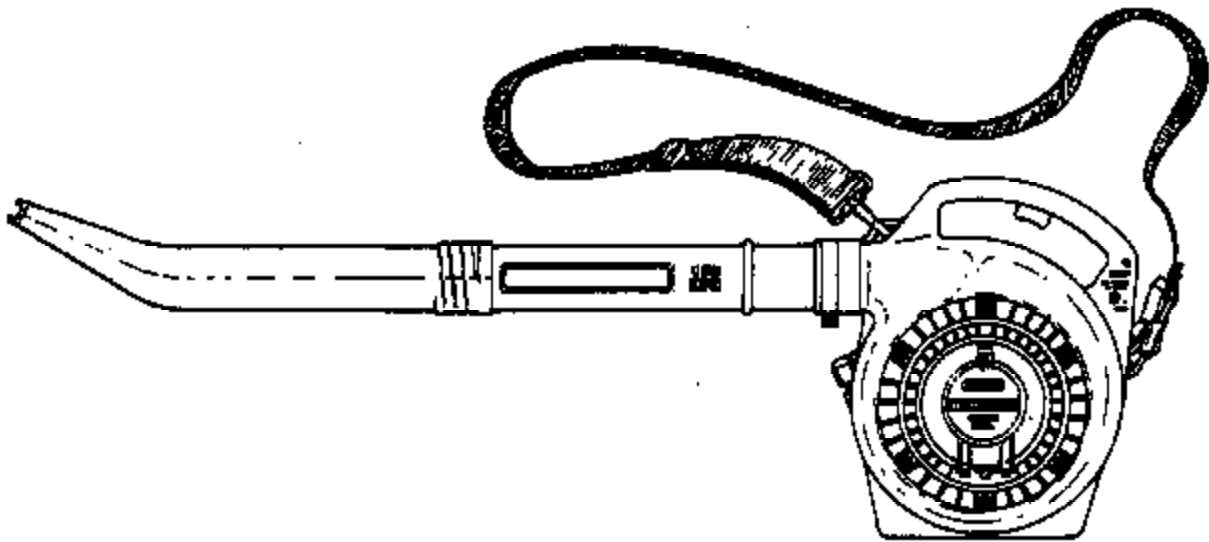

HOMELITE®

PART NO. 18038
Printed In U.S.A.

PARTS LIST

BLOWER/VAC

MODELS: HB-180 ___ UT-08007
UT-08009

HB-180V ___ UT-08008
UT-08010

HOMELITE **TEXTRON**
Homelite Division of Textron Inc.

HB-180 HB-180V

FIGURE 1

HB-180 HB-180V

PARTS LIST - FIGURE 1

NO.	PART NO.	DESCRIPTION	QTY.
1	00373	NOZZLE- Sweeper	1
2	A-00398-A	TUBE w/DECAL	1
3	00433	CLAMP	1
4	00316	HOUSING- Volute (outer)	1
5	00375	DECAL- Warning	1
6	81117	NUT- Hex 5/16-24	1
7	70788	WASHER- Belleville #10	1
8	00380	WASHER- Fan	2
9	00318	FAN- Blower	1
10	00320	GRILLE- Blower Vao	1
11	82528	SCREW- Thd forming (#8-18 x 3/4)	8
12	00319	COVER- Access	1
13	82312	SCREW- Thd Rolling #10 x 5/8	1
14	00364	PIN- Cover hinge	1
15	82378	SCREW- Thd forming #8 x 1/2	1
16	00371	SPRING- Access Cover	1
17	A-00386	TUBE w/DECAL (Inner) 180V Only	1
		Includes:	
18	00378	DECAL (180V Only)	1
19	00819	DECAL- Warning 180V Only	1
20	00388	LATCH- Throttle	1
21	00370	SPRING- Throttle latch	1
22	00367	TRIGGER- Throttle	1
23	00389	LEVER- Throttle	1
24	82608	SCREW- Thd Forming	1
25	82348	SCREW- Tapping pan #8 x 1/2	4
26	70771	SCREW- Thd forming #10 x 3/4	1
27	00988	LOOP- Wire	1
28	82148	SCREW- Flt. hd. #8-32 x 5/8	1
29	JA-41680-3	SCREW- Hex hd. #10 x 1 5/8	1
30	00383	HANDLE- Lower (180V Only)	1
31	00315	HOUSING- Volute (inner)	1
32	00321	SHROUD	1
33	DA-88138-A	STRAP- Shoulder	1
34	A-00382	BAG- Leal (180V Only)	1
35	00363-1	TUBE- (outer) 180V Only	1
36	A-00613	KIT- Sealing	1

**HB-180
HB-180V**

FIGURE 3

PARTS LIST - FIGURE 3

NO.	PART NO.	DESCRIPTION	QTY.
1	82526	SCREW- Thread Forming (#8-19 x 3/4 lg.)	1
2	00374	PLATE- Rotor	1
3	82511	SCREW- Thd forming 10 x 1/2	1
4	98791	BRACKET- Retaining	1
5	98770	PULLEY- Starter	1
6	A-98773	SPRING & CONTAINER	1
7	A-97798	BUSHING- Starter	1
8	97890	ROPE- Starter 48"	1
9	70211	GRIP- Starter rope	1
10	00364	BUSHING- Starter rope	1
11	00378	CLIP- Retainer	1
12	00315	HOUSING- Valve (inner)	1