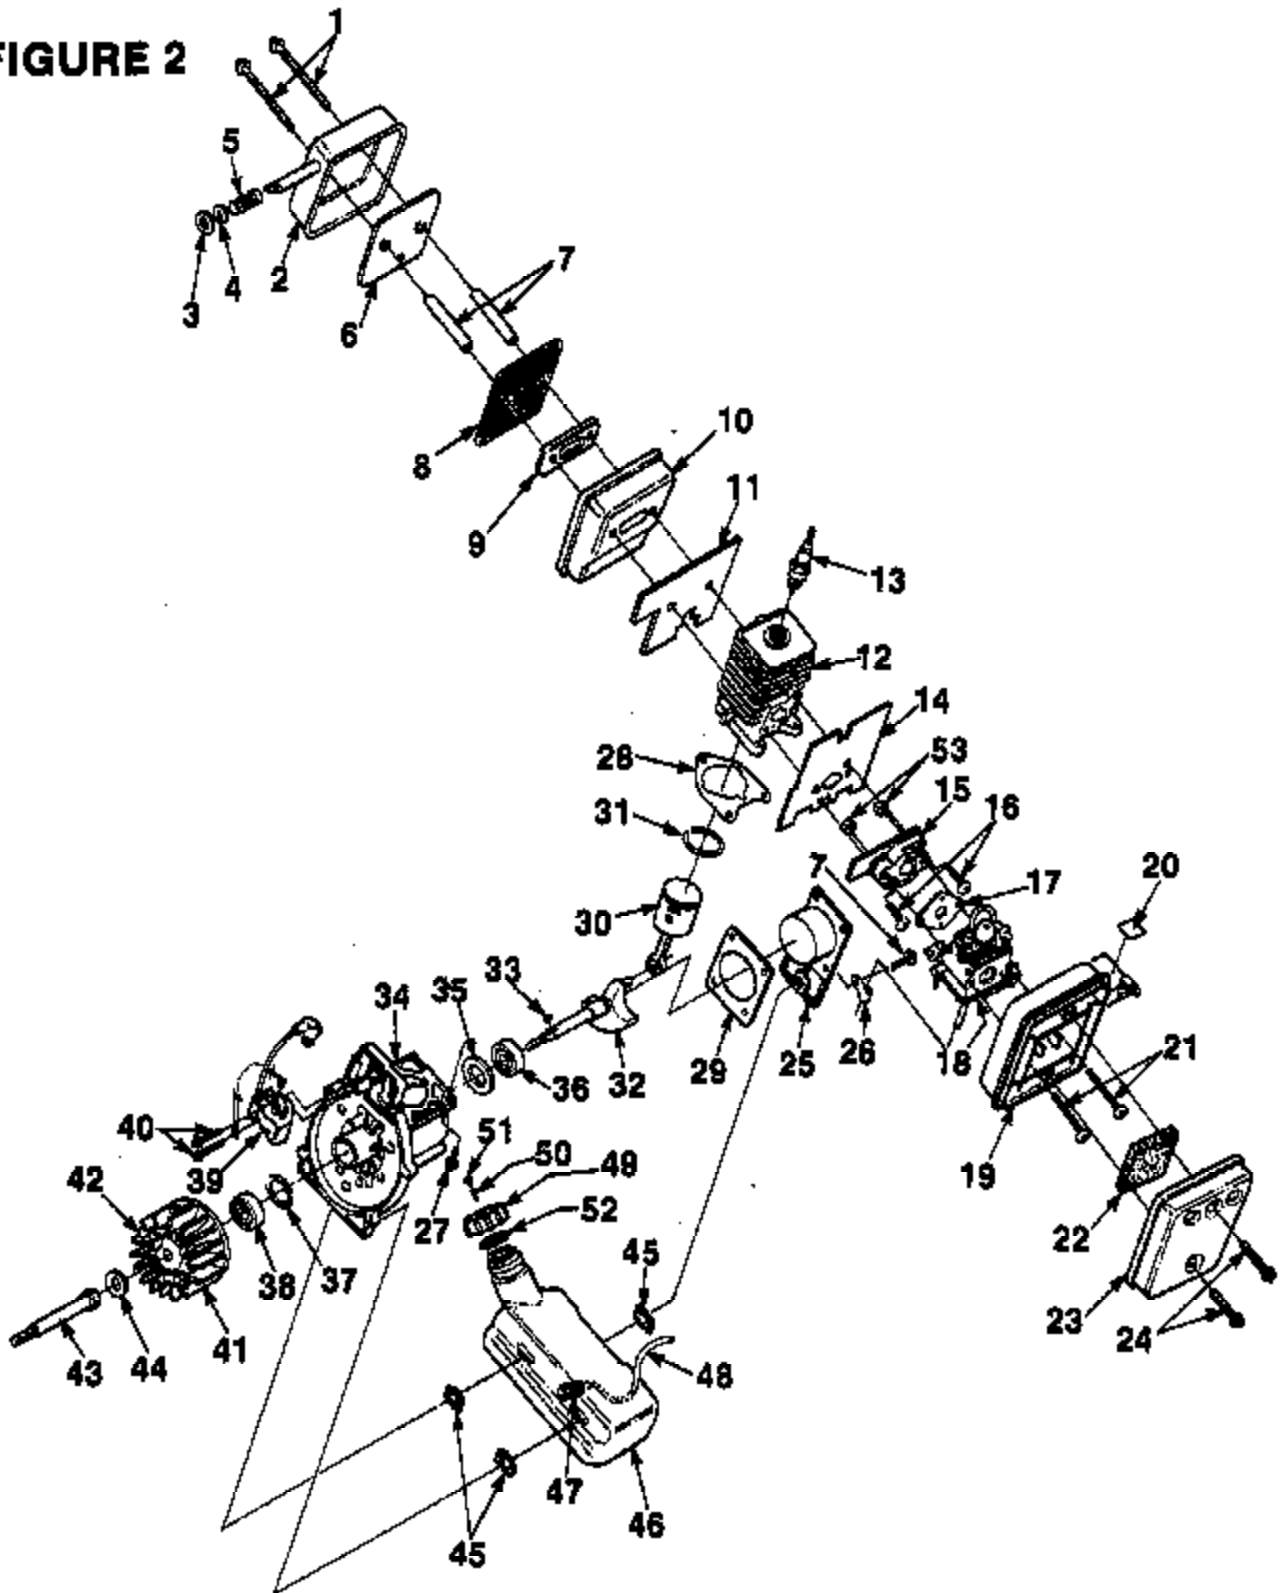

HB-180 HB-180V

FIGURE 2

HB-180 HB-180V

PARTS LIST - FIGURE 2

NO.	PART NO.	DESCRIPTION	QTY.	NO.	PART NO.	DESCRIPTION	QTY.
1	88060	SCREW- Sams Hex Hd. (10-24 x 2 1/2)	2	30	A-00238	PISTON & ROD ASSEMBLY (UT08007 & UT08008)	1
2	A-00368	COVER- Muffler	1		A-00238	PISTON & ROD ASSEMBLY (UT08009 & UT08010)	1
3	00351	WASHER- Insulating	1			Includes:	
4	84117	WASHER- Flat	1	31	98836	RING- Piston	1
5	00387	SPRING- Compression	1	32	98758-4	CRANKSHAFT (UT08007 & UT08008)	1
6	00777	DEFLECTOR- Muffler	1		98758-3	CRANKSHAFT (UT08009 & UT08010)	1
7	98860	SPACER- Muffler	2	33	88250	KEY- Woodruff	1
8	00388-A	SCREEN- Spark arrester	1	34	A-00107	CRANKCASE ASSEMBLY	1
9	98783	PLATE- Reinforcing	1			Includes:	
10	98781	BODY- Muffler	1	35	98800	SEAL- Shaft	1
11	00364	GASKET- Muffler	1	36	98797	BEARING- Ball	1
12	A-00108	CYLINDER	1	37	98798	RING- Retaining	1
13	98188-S	SPARK PLUG	1	38	98798	BEARING- Ball	1
14	00775	GASKET- Heat dam	1	39	94711-A	MODULE- Ignition	1
15	98768	HEAT DAM	1	40	82508	SCREW- Thd forming 8-32 x 1	2
16	82510	SCREW (T-25 Torx)	2	41	A-98007	ROTOR & STARTER PAWL	1
17	98766	GASKET- Carburetor	1			Includes:	
18	A-00378	CARBURETOR (WT-80) Walbro	1	42	A-70286-D	STARTER PAWL KIT	1
	A-00362	CARBURETOR (CIU-H11) Zama	1	43	00377	ADAPTER- Fan	1
19	A-00110	BOX- Air filter	1	44	84068	WASHER- Flat 5/16	1
20	98942	DECAL- Choke/Run	1	45	98782	BUMPER- Rubber	3
21	82507	SCREW- Thread Forming	2	46	A-00098-A	TANK- Fuel	1
22	98780	AIR FILTER	1			Includes:	
23	98761	COVER- Air filter	1	47	48422	FILTER- Fuel	1
24	82368	SCREW- Thread forming 8-18 x 3/4	2	48	84772-24	TUBING- Rubber	1
25	98764-A	COVER- Crankcase	1	48	A-00098	FUEL CAP ASSEMBLY	1
26	98762	CLAMP	1			Includes:	
27	82508	SCREW- Thd forming #10-24 x 3/4	8	50	98818	VALVE- Duck Bill	1
28	98764	GASKET- Cylinder	1	51	98818	FILTER	1
29	98767	GASKET- Crankcase	1	52	98806	GASKET- Fuel cap	1
				53	81208	NUT	2