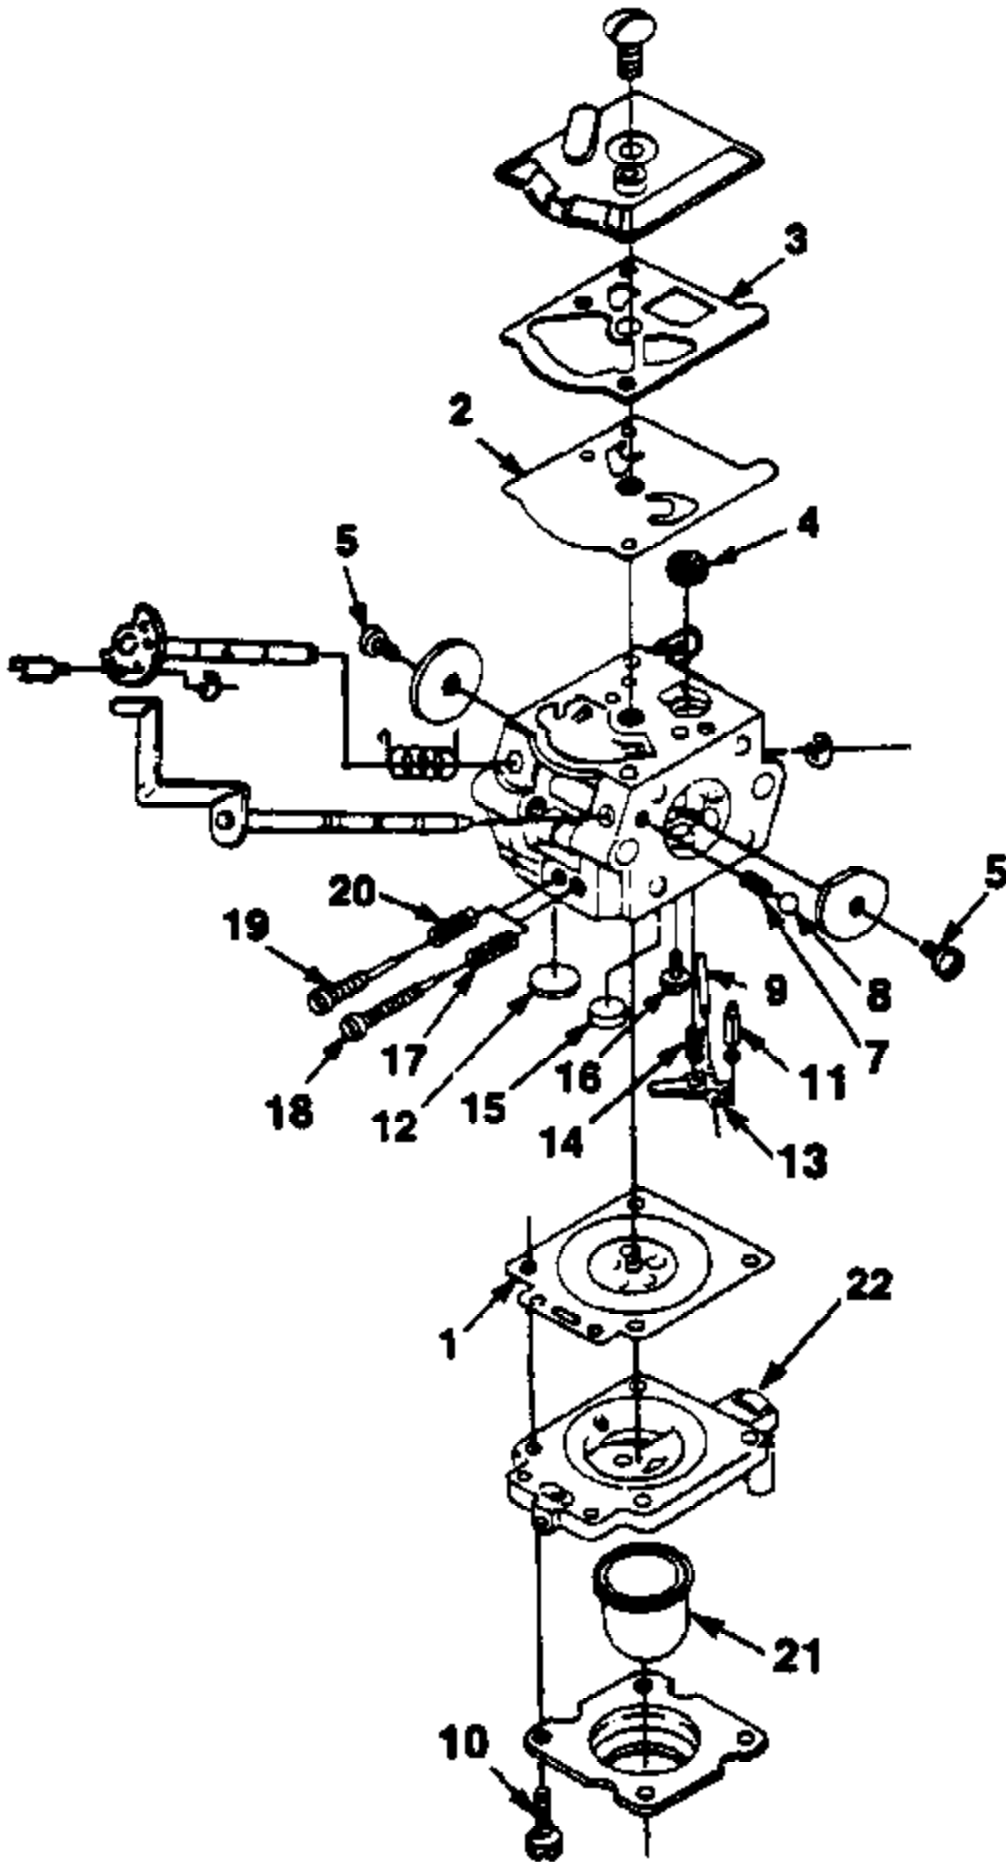

Ref #	Part Number	Qty	Description
1	96329B	1	NOZZLE- Sweeper
2	01774	1	TUBE- Curved
3	004333	8	CLAMP
4	A01780	2	TUBING- Straight
5	95723A	1	HANDLE- Control (right)
6	81281	1	NUT- Wing (10-24)
7	01775	1	CABLE- Throttle
8	95906A	1	LATCH- Trigger
9	94452A	1	TRIGGER
10	93653	1	SWITCH- Toggle
11	A01777	1	LEAD & TERMINAL
12	95782	1	WASHER- Grounding
13	72084A1	1	NUT- Toggle Switch
14	95231	1	PLATE- Indicating
15	70771	7	SCREW- Thd. forming plastite (#10 x 3/4")
16	95724A	1	HANDLE- Control (left)
17	82375	1	BOLT- Rib neck (10-24 x 7/8")
18	004331	1	CLAMP
19	01772	1	BELLOWS- Plastic
20	01771	1	ELBOW- Curved
21	004335	1	CLAMP
22	JA375487	1	TIE- Cable
23	01776	2	HARNESS- Shoulder
24	003162	1	HOUSING- Volute (outer)
25	82554	1	SCREW- (1/4-20 x 1 1/4")
26	01765	1	BRACKET- Isolator
27	83061	2	WASHER- Lock
28	81267	4	NUT- Hex (1/4-20)
29	01770	3	ISOLATOR
30	01764	1	BRACKET- Frame
31	01763	1	FRAME
32	84006	4	WASHER- Flat (1/4")
33	63407	2	SCREW- (1/4-20 x 3/4")
34	01783	6	CLIP- Push
35	02023	1	PAD- Foam
36	01781	1	DECAL- Warning
37	00320	1	GRILL
38	82528	6	SCREW- Plastite (#6 x 3/8")
39	81280	2	NUT- Square (1/4-20)
40	81117	1	NUT- Hex (5/16-24)
41	70788	1	WASHER- Belleville (5/16")
42	00380	2	WASHER- Fan
43	00318	1	FAN- Blower
44	82538	4	SCREW- Taptite (10-24 x 3/4")
45	A00814D	1	HOUSING- Volute (inner) w/decals
46	JA416903	1	SCREW-Hex hd. plastite (10 x 1 5/8")
47	00321	1	SHROUD
48	82376	3	SCREW- Thd. forming (#8 x 1/2")
49	00772	1	DECAL- Choke/Run
50	02541	1	SAFETY STRAP
51	81204	3	NUT- Locking hex

Ref #	Part Number	Qty	Description
1	82528	1	SCREW- Thd. forming (#6-19 x 3/4")
2	00374	1	PLATE- Rotor
3	82511	1	SCREW- Thd. forming (10 x 1/2")
4	98791	1	BRACKET- Retaining
5	98770	1	PULLEY- Starter
6	A98773	1	SPRING & CONTAINER
7	969811A	1	BUSHING- Starter
8	97899	1	ROPE- Starter 46"
9	70211	1	GRIP- Starter rope
10	00364	1	BUSHING- Starter rope
11	A00814D	1	HOUSING-Volute (inner) w/decal