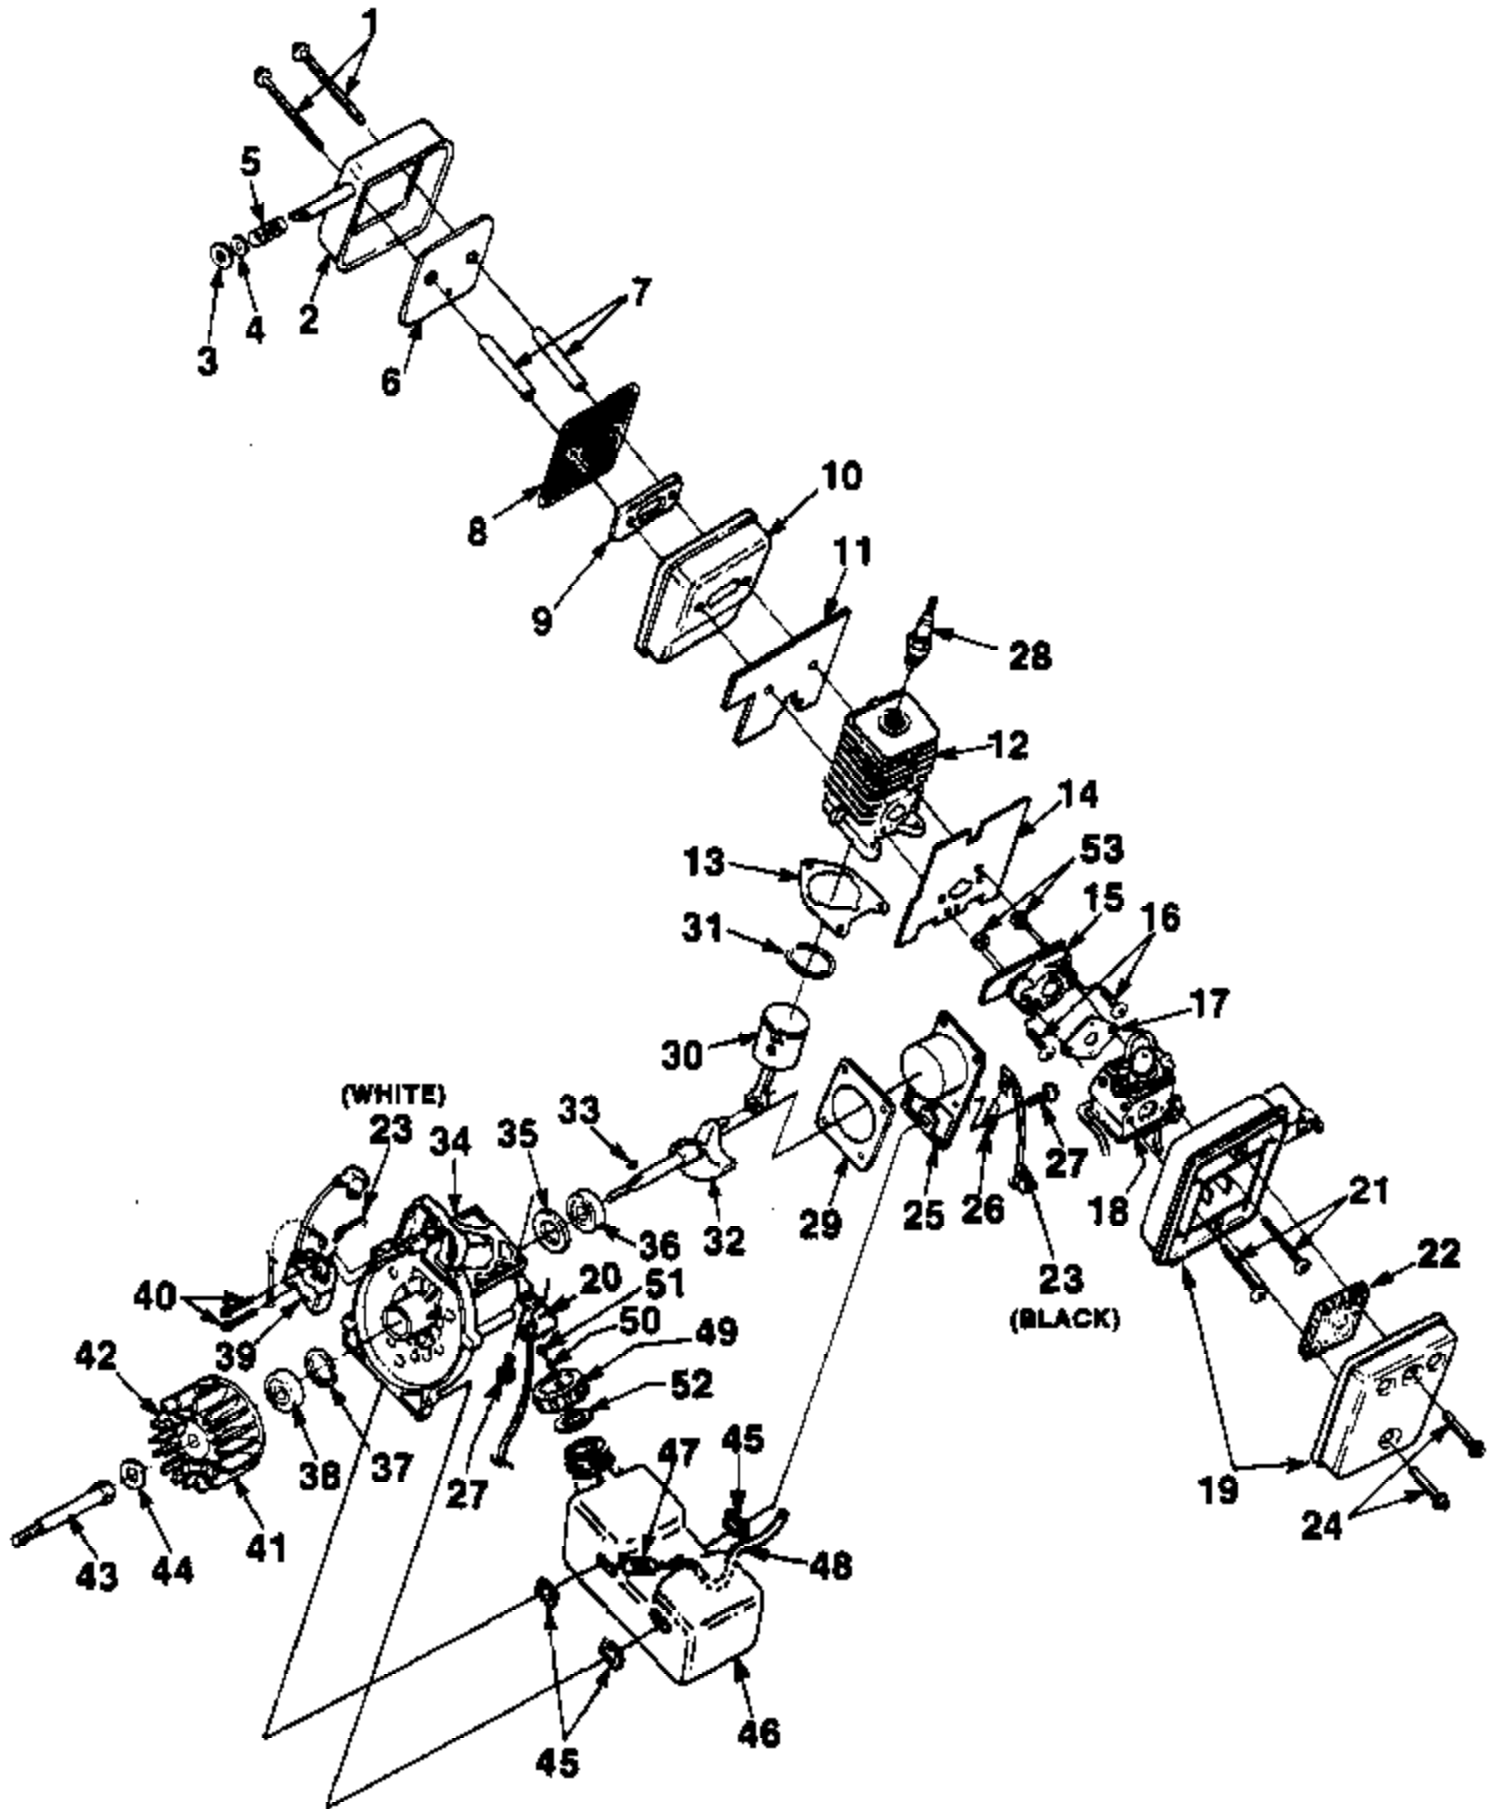

Ref #	Part Number	Qty	Description
1	88060	2	SCREW- Sems hex hd. (10-24 x 2 1/2")
2	A00366	1	COVER- Muffler
3	00381	1	WASHER- Insulating
4	84117	1	WASHER- Flat
5	00387	1	SPRING- Compression
6	00777	1	DEFLECTOR- Muffler
7	98860A	2	SPACER- Muffler
8	00388B	1	SCREEN- Spark Arrestor
9	98783	1	PLATE- Reinforcing
10	A01323	1	BODY- Muffler
11	00394A	1	GASKET- Muffler
12	A00108	1	CYLINDER
13	98764	1	GASKET
14	00775A	1	GASKET- Heat dam
15	98768	1	HEAT DAM
16	82549	2	SCREW
17	98766	1	GASKET- Carburetor
18	A01769	1	CARBURETOR (WT-150) Walbro
	A01768	1	CARBURETOR (C1U-H13) Zama
19	A01440	1	BOX- Air filter
20	A01767	1	CABLE- Bracket
21	82542	2	SCREW- Thd. forming (10-24 x 2 1/4")
22	D98760	1	FILTER- Air
23	A01777	1	LEAD & TERMINAL
24	82368	2	SCREW- Thd. forming (8-16 x 3/4")
25	98754	1	COVER- Crankcase
26	00719	1	TERMINAL- Male tab
27	82538	7	SCREW- Taptite (#10-24 x 3/4")
28	96169S	1	SPARK PLUG
29	98767	1	GASKET- Crankcase
30	A01036	1	PISTON & ROD ASSY.
31	96935	1	RING- Piston
32	987583	1	CRANKSHAFT
33	69250	1	KEY- Woodruff
34	A00107	1	CRANKCASE ASSY.
35	98800	1	SEAL- Shaft
36	98797	1	BEARING- Ball
37	98799	1	RING- Retaining
38	98798	1	BEARING- Ball
39	02008	1	MODULE- Ignition (Sawafugi)
	94711CS	1	MODULE- Ignition (Phelon)
	94711CS	1	MODULE- Ignition (Sems-Walbro)
40	82509	2	SCREW-Thd. forming (8-32 x 1")
41	A02010	1	ROTOR & STARTER PAWL Sawafugi (Black)
	A95007	1	ROTOR & STARTER PAWL Phelon/Sems-Walbro (Silver)
42	A70285E	1	STARTER PAWL KIT
43	00377	1	ADAPTER- Fan
44	84065	1	WASHER- Flat (5/16")
45	98792	3	BUMPER- Rubber
46	A01441	1	TANK- Fuel
47	49422	1	FILTER- Fuel
48	9477232	1	TUBING- Rubber
49	A00982	1	FUEL CAP ASSY.
50	98819	1	VALVE- Duck Bill
51	98913	1	FILTER
52	98805	1	GASKET- Fuel cap
53	81208	2	NUT