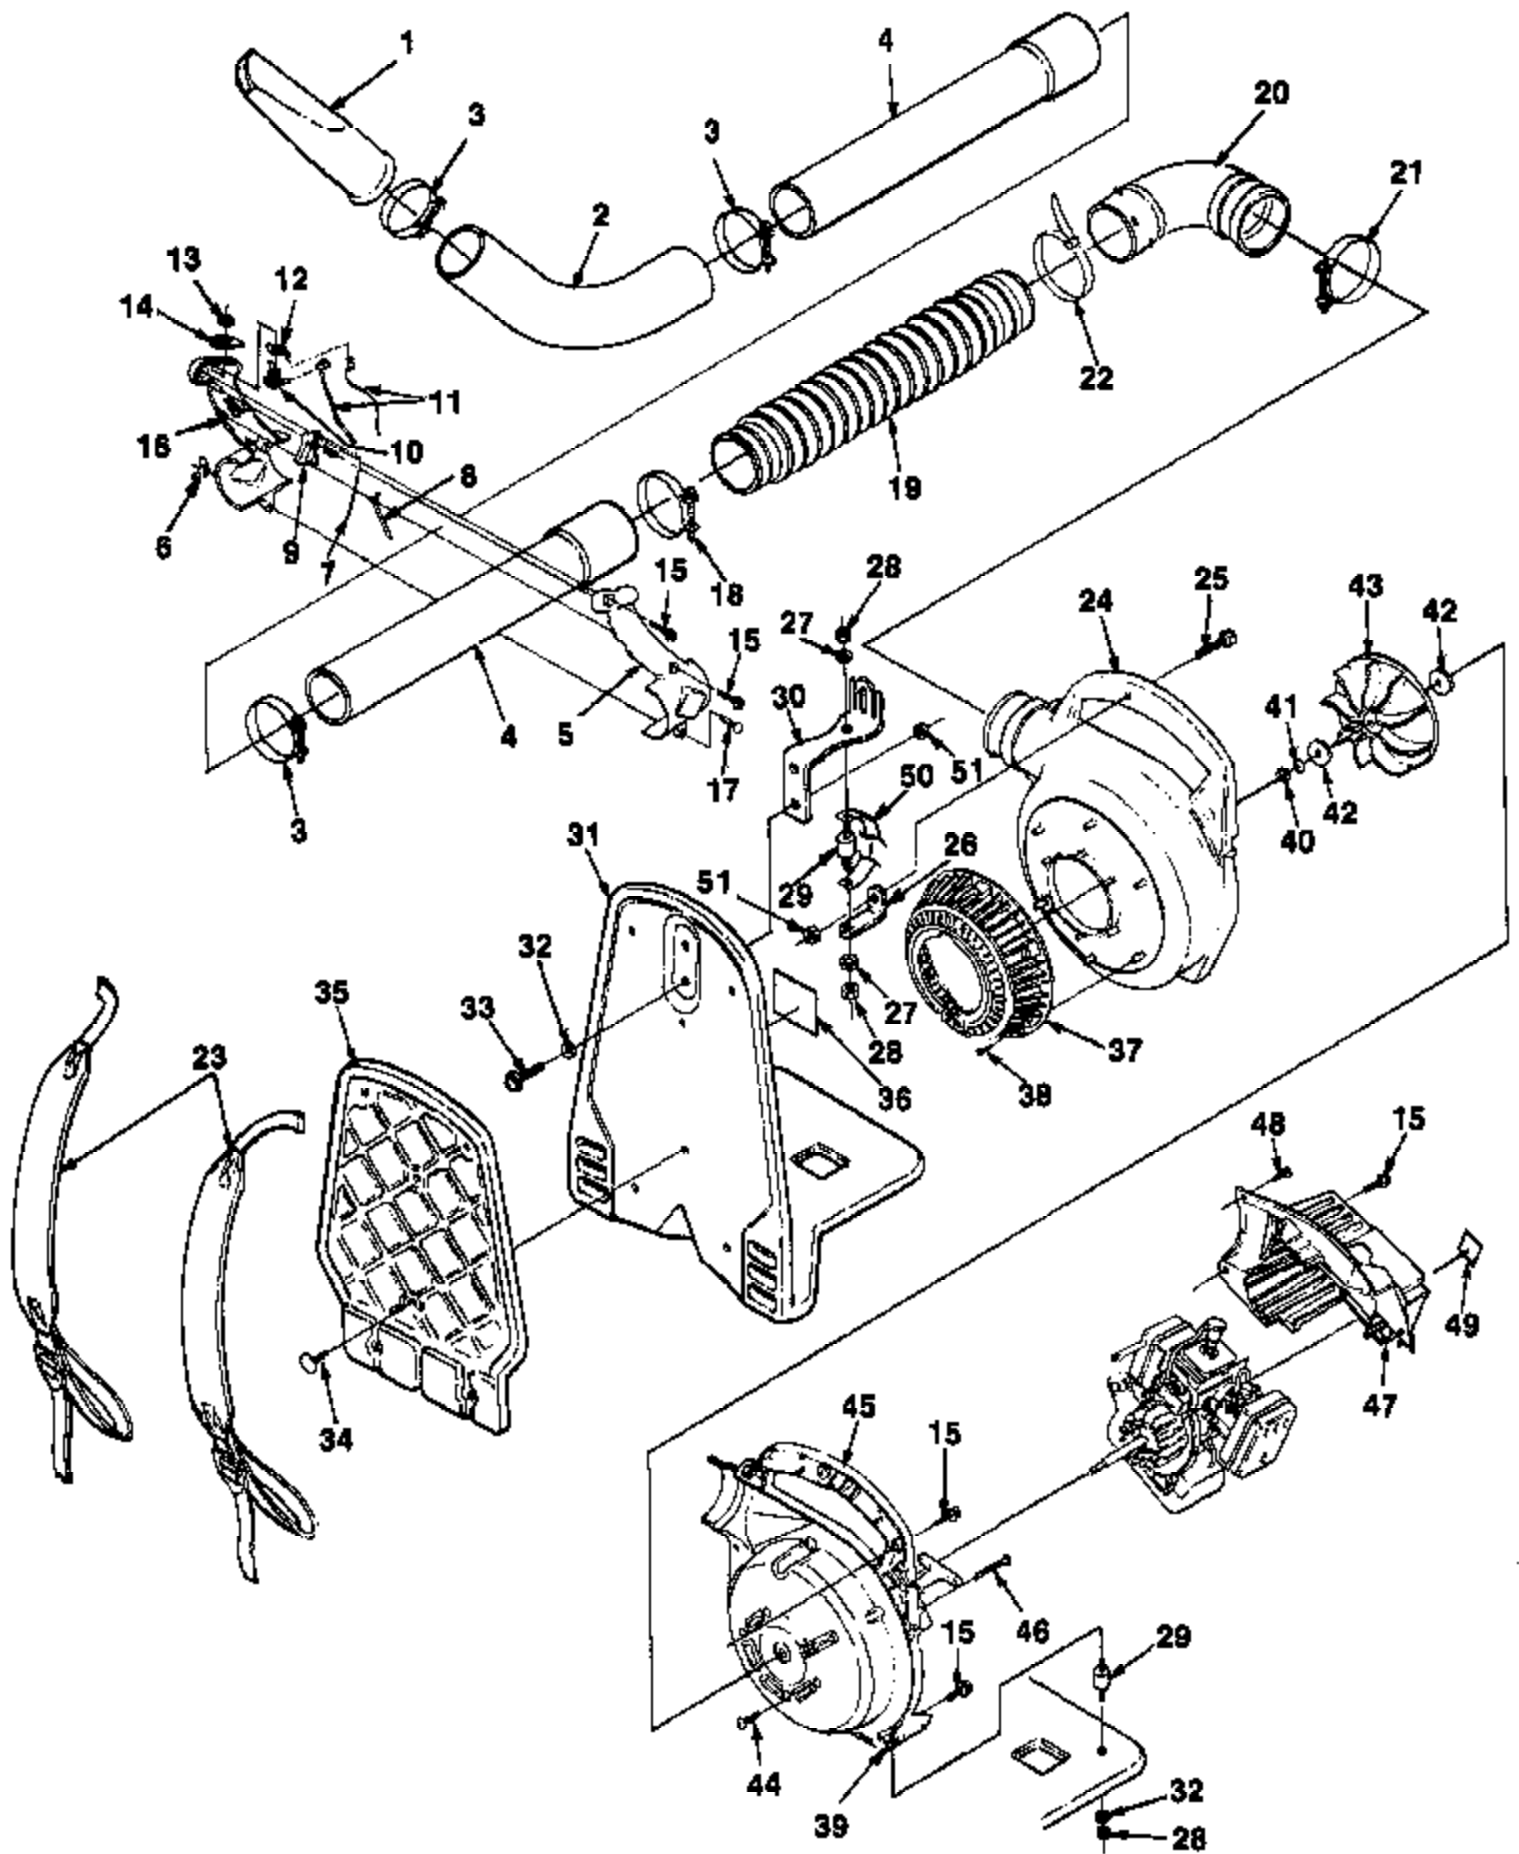

Ref #	Part Number	Qty	Description
98052	98052	1	Starter Rope- #3 1/2 (250' Reel)
2498201	2498201	1	T-25 Torx bit (1/4" shank)
2498202	2498202	1	T-25 Torx bit (5/16" shank)
17789	17789	1	Carburetor Repair Tool Kit
JA313164	JA313164	1	Surface Gap Plug Ignition Tester
23488C	23488C	1	Thread Locking Compound
22486	22486	1	Shim (.015")- Air gap
22828	22828	1	Internal Snap Ring Pilers
A-02515	A02515	1	Gutter Maintenance Kit
97581	97581	1	Plastic Tubings (2-3 ft. sections)
97580	97580	1	Plastic Elbows (2)
64598	64598	1	Safety Goggles