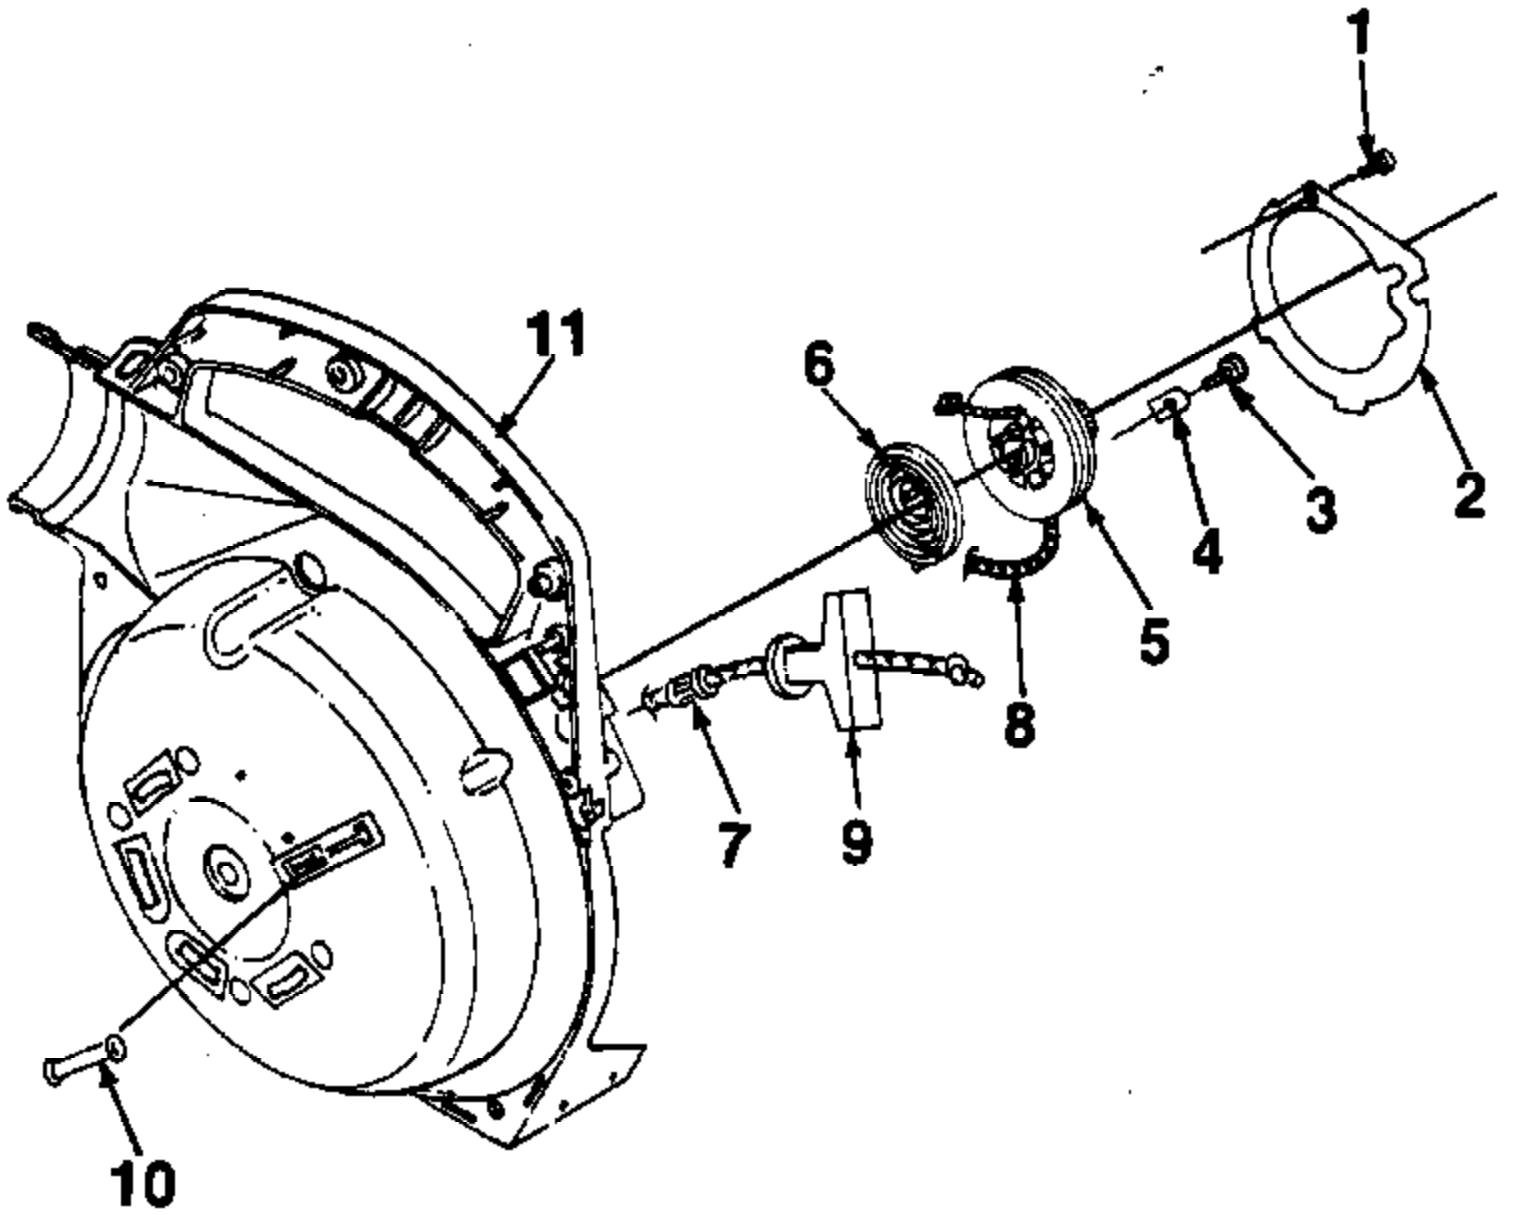

Ref #	Part Number	Qty	Description
1	82528	1	SCREW- Thd. forming (#6-19 x 3/4")
2	00374	1	PLATE- Rotor
3	82511	1	SCREW- Thd. forming (10 x 1/2")
4	98791	1	BRACKET- Retaining
5	98770	1	PULLEY- Starter
6	A98773	1	SPRING & CONTAINER
7	969811A	1	BUSHING- Starter
8	97899	1	ROPE- Starter 46"
9	70211	1	GRIP- Starter rope
10	00364	1	BUSHING- Starter rope
11	A00814D	1	HOUSING-Volute (inner) w/decal