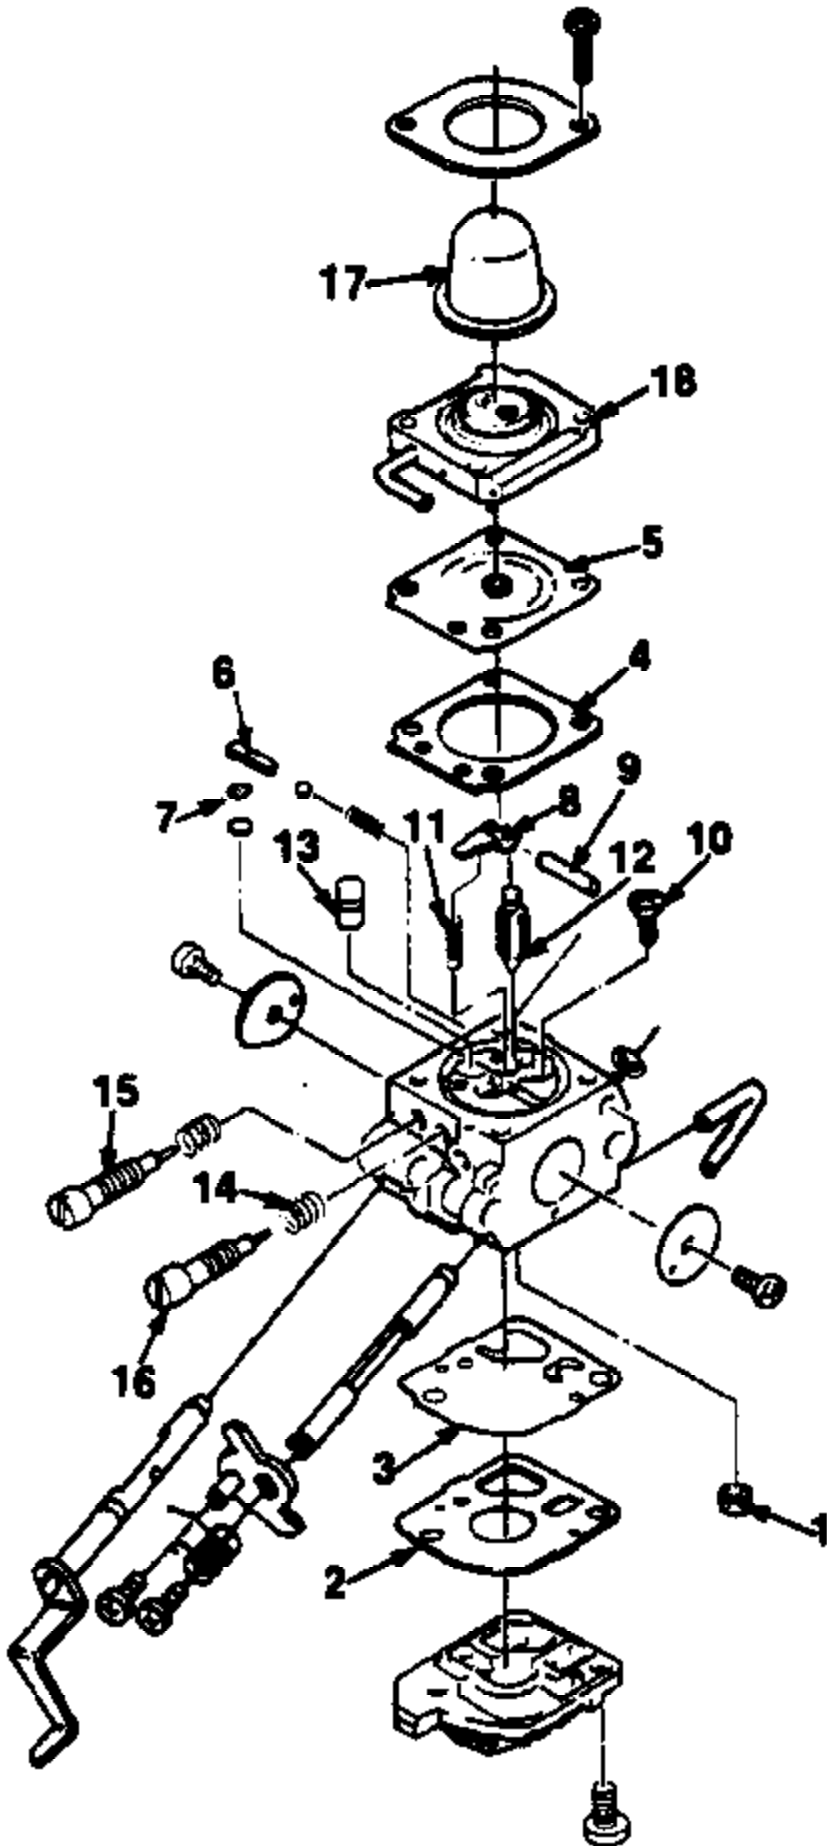

Ref #	Part Number	Qty	Description
1	A01198A	1	REPAIR KIT
2	A01198A	1	REPAIR KIT
	A01197A	1	GASKET/DIAPHRAGM KIT
3	A01198A	1	REPAIR KIT
	A01197A	1	GASKET/DIAPHRAGM KIT
4	A01198A	1	REPAIR KIT
	A01197A	1	GASKET/DIAPHRAGM KIT
5	A01198A	1	REPAIR KIT
	A01197A	1	GASKET/DIAPHRAGM KIT
6	A01198A	1	REPAIR KIT
7	A01198A	1	REPAIR KIT
8	A01198A	1	REPAIR KIT
9	A01198A	1	REPAIR KIT
10	A01198A	1	REPAIR KIT
11	A01198A	1	REPAIR KIT
12	A01198A	1	REPAIR KIT
13	A01198A	1	REPAIR KIT
14	A01198A	1	REPAIR KIT
15	A01198A	1	REPAIR KIT
16	A01198A	1	REPAIR KIT
17	A01195A	1	PRIMER BULB KIT
18	A01196A	1	PRIMER BASE KIT