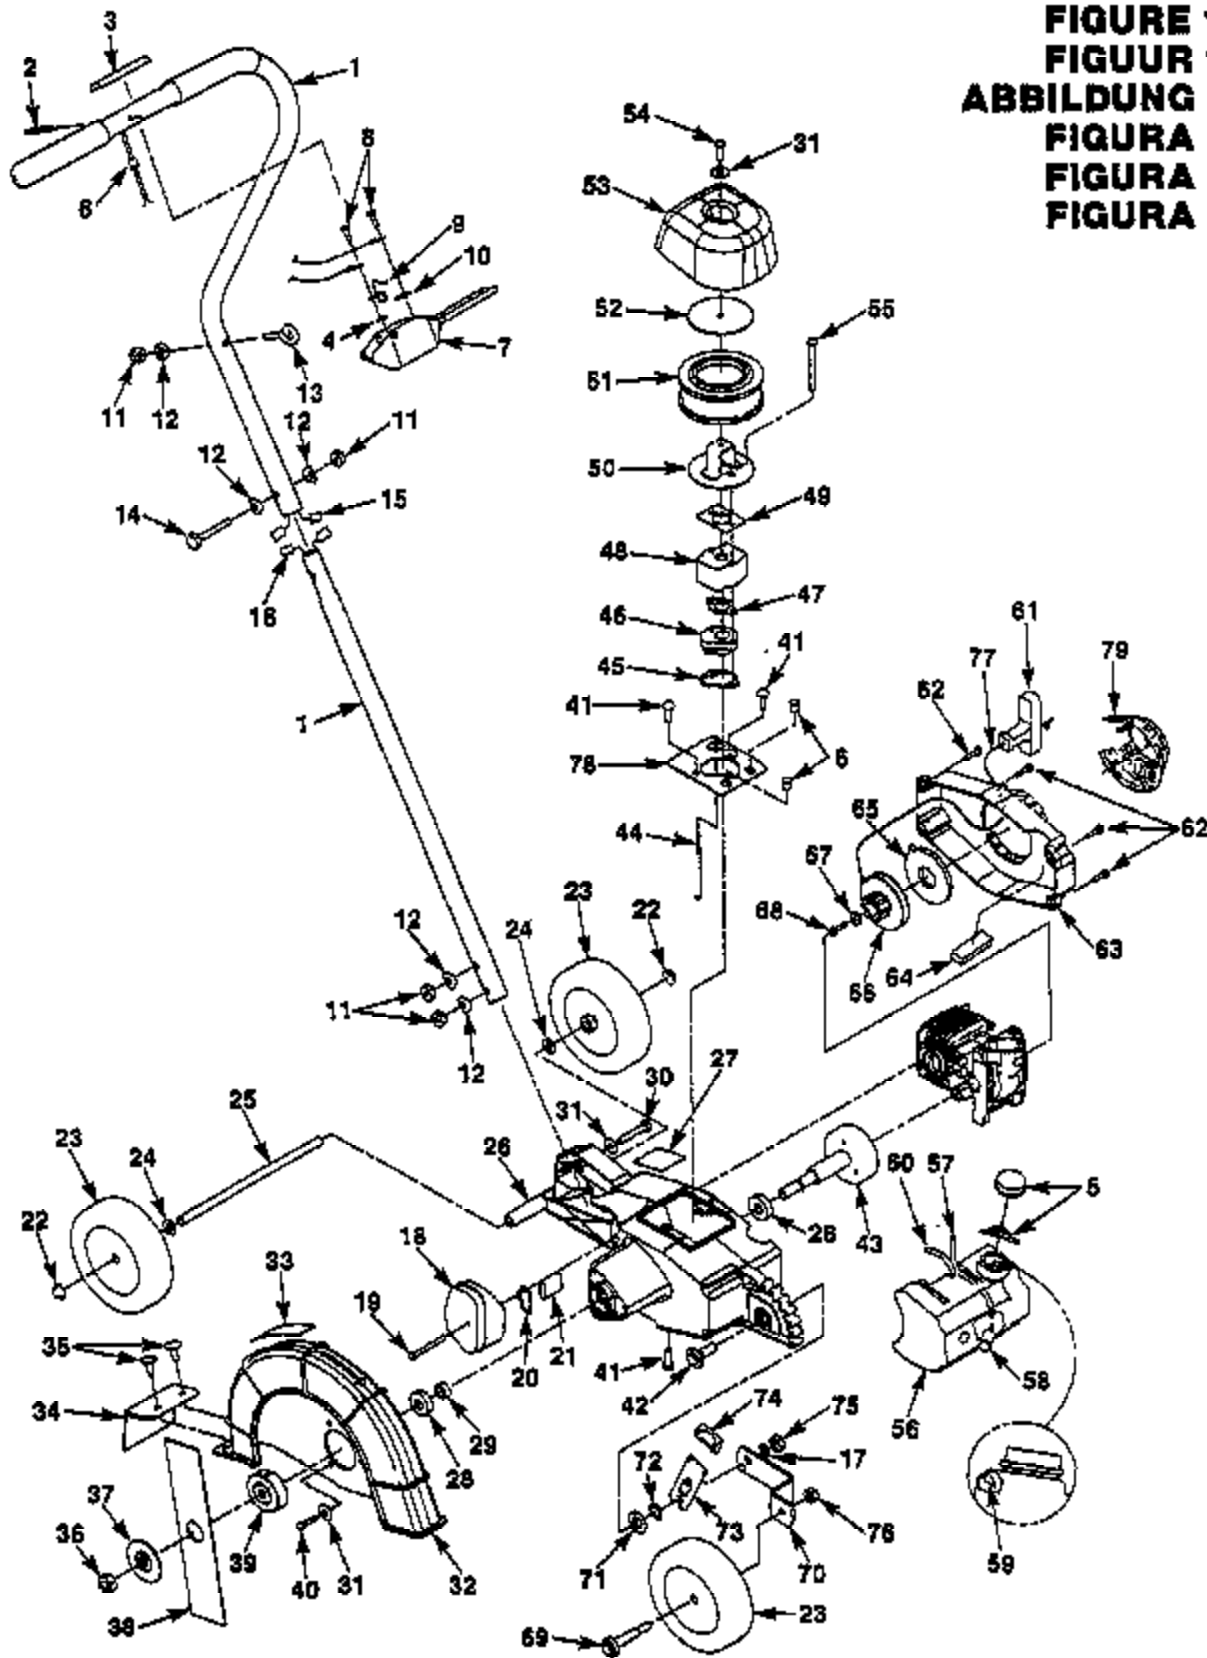

P/N 18696-B

FIGURE 1 GB
FIGURE 1 F
FIGUR 1 NL
ABBILDUNG 1 D
FIGURA 1 I
FIGURA 1 E
FIGURA 1 P

N	PN	D	Q
1	* A-04356	HANDLE ASSEMBLY	1
2	04198	PIN-Roll	1
3	04360	DECAL-Operation	1
4	04482	WASHER-Flat	1
5	A-97230-A	CAP & RETAINER	1
6	03872	BUSHING-Flange	3
7	03882	BAIL-O.P.C	1
8	82646	SCREW-Thread Form (3-18 x 3/8")	2
9	03861	SWITCH-O.P.C	1
10	98791	BRACKET-Retaining	1
11	04308	NUT-Hex oflock (1/4-20)	4
12	03800	WASHER-Curved	5
13	04298	EYEBOLT	1
14	80388	SCREW-Cap Hex Hd. (1/4-20 X 1 1/4")	1
15	A-03859-A	HARNES-Wire	1
16	A-03875-A	HARNES-Wire	1
17	83018	WASHER-Lock	1
18	A-02459	MUFFLER	1
19	93460	SCREW-Sems Hex Hd	1
20	93801	GASKET-Muffler	1
21	02458	SCREEN-Muffler	1
22	03880	NUT-Push 3/8"	2
23	03840	TIRE-(5")	3
24	84010	WASHER-Flat	2
25	02641	AXLE-Rear	1
26	* A-04352	ENGINE-HOUSING ASSY	1
27	04389	DECAL-Warning	1
28	98798	BEARING-Ball	2
29	01012	SPACER	1
30	80285	SCREW-Cap Hex Hd. (1/4-20 X 2")	2
31	84006	WASHER-Flat (1/4)	8
32	* A-04351	BLADE GUARD ASSEMBLY	1
33	03871	DECAL-Warning	1
34	03857	FLAT-Dray	1
35	03873	RATCHET FASTENER	2
36	03874	NUT-Hex (L.H.) (7/16-20)	1
37	98836	WASHER-Cupped	1
38	D-04359	BLADE-(2" X 9")	1
39	03888-1	WASHER-FLANGED	1
40	82537	SCREW-Thread Form (10-24 X 7/8)	3
41	82538	SCREW-Thread Form (10-24 X 3/4)	4