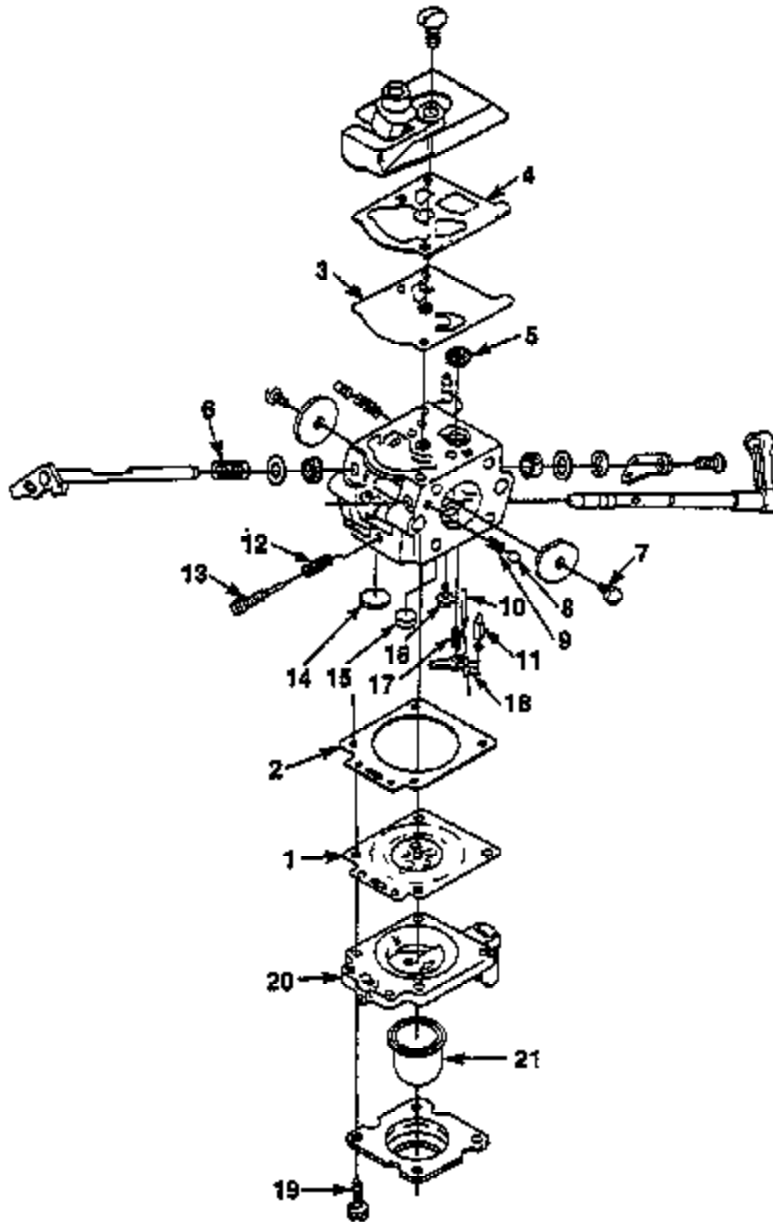

N	PN	D	Q
1	82459	SCREW-Hex Washer Hd. (10-24 X 1/2")	1
2	04482	WASHER-Flat	1
3	03858	BRACKET-Spring	1
4	79252	SPARK PLUG (RDJ-7Y)	1
5	A-39066	TERMINAL-Spark Plug	1
6	82540	SCREW-Thd. Form (8-32 X 1)	2
7	84711-CS	MODULE-Ignition	1
8	02485-4	CYLINDER	1
9	* A-86967-A	PISTON & PIN ASSEMBLY	1
10	65281	RING-Retaining	1
11	89086	RING-Retaining	1
12	89155	RING-Piston	1
13	A-01574	CRANKSHAFT	1
14	02036	BEARING-Needle	1
15	81229	NUT-Lock	1
16	03881	SPRING-Clutch	3
17	79221	SPIDER-Clutch	1
18	79222-1	SHOE-Clutch	3
19	84536	SEAL-Shaft	2
20	69407	SPACER-Seal	2
21	12590	BEARING-Needle	2
22	02464	WASHER-Thrust	2
23	69250	KEY-Woodruff1	
24	* A-04347	ROTOR & PAWL ASSEMBLY	1
25	A-70285-E	STARTER PAWL KIT	1
26	84066	WASHER-Flat	1
27	03854	SPRING-Governor	1
28	A-04348	AIR VANE & BRACKET ASSY.	1
29	82474	SCREW-Thd. Rolling	2
30	03726-1	CRANKCASE	1
31	82567	SCREW-Trust Hd. (10-24)	4

- ☒ Assemblies
- ☒ Ensembles
- ☒ Assemblages
- ☒ Baugätze
- ☒ Compiessi
- ☒ Conjuntos
- ☒ Conjuntos

- **GB CARBURETOR**
- **F CARBURATEUR**
- **NL CARBURATEUR**
- **D VERGASER**
- **I CARBURATORE**
- **E CARBURADOR**
- **P CARBURADOR**