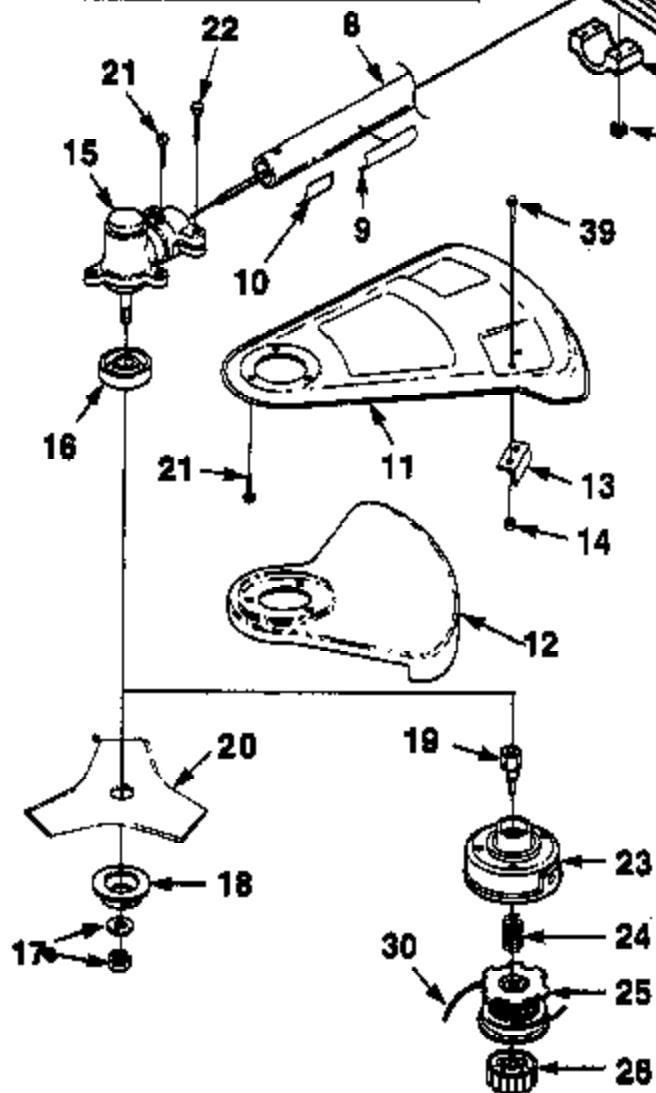

* ST-145, ST-155, ST-175, ST-175G, ST-175C, ST-175BC, HGT, GST, HLT-18, HLT-17C

Ref #	Part Number	Qty	Description
D-98935-A	D98935A	1	Saw Blade
18453	18453	1	Grease, Multi-Purpose
DA-00714-A	DA00714A	1	Machete Blade
23488C	23488C	1	Thread Locking Compound
24306	24306	1	Module Air Gap Shim
A-04191	A04191	1	Grass Anti Wrap Kit ST-145, ST-155, ST-175, ST-175G, ST-175C, ST-175BC, HGT, GST, HLT-16, HLT-17C
JA313164	JA313164	1	Ignition Test Spark Plug
9477299	9477299	1	Rubber Tubing (10 ft.) (3.05 m)
98052-A	98052A	1	Starter Rope (250 ft. Reel) (76 m)
03959-04	0395904	1	Replacement String (3 lb. box) (0.095 dia.)
24982-03	2498203	1	Torx Bit (for clutch drum) T25
18566-01	1856601	1	Torx Drive Bit T-27