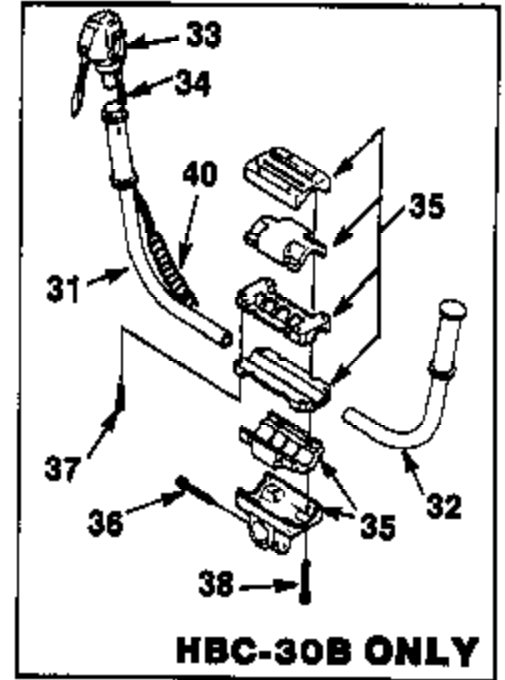

* ST-145, ST-155, ST-175, ST-175G, ST-175C, ST-175BC, HGT, GST, HLT-18, HLT-17C

Ref #	Part Number	Qty	Description
D-98935-A	D98935A	1	Saw Blade
18453	18453	1	Grease, Multi-Purpose
DA-00714-A	DA00714A	1	Machete Blade
23488C	23488C	1	Thread Locking Compound
24306	24306	1	Module Air Gap Shim
A-04191	A04191	1	Grass Anti Wrap Kit ST-145, ST-155, ST-175, ST-175G, ST-175C, ST-175BC, HGT, GST, HLT-16, HLT-17C
JA313164	JA313164	1	Ignition Test Spark Plug
9477299	9477299	1	Rubber Tubing (10 ft.) (3.05 m)
98052-A	98052A	1	Starter Rope (250 ft. Reel) (76 m)
03959-04	0395904	1	Replacement String (3 lb. box) (0.095 dia.)
24982-03	2498203	1	Torx Bit (for clutch drum) T25
18566-01	1856601	1	Torx Drive Bit T-27