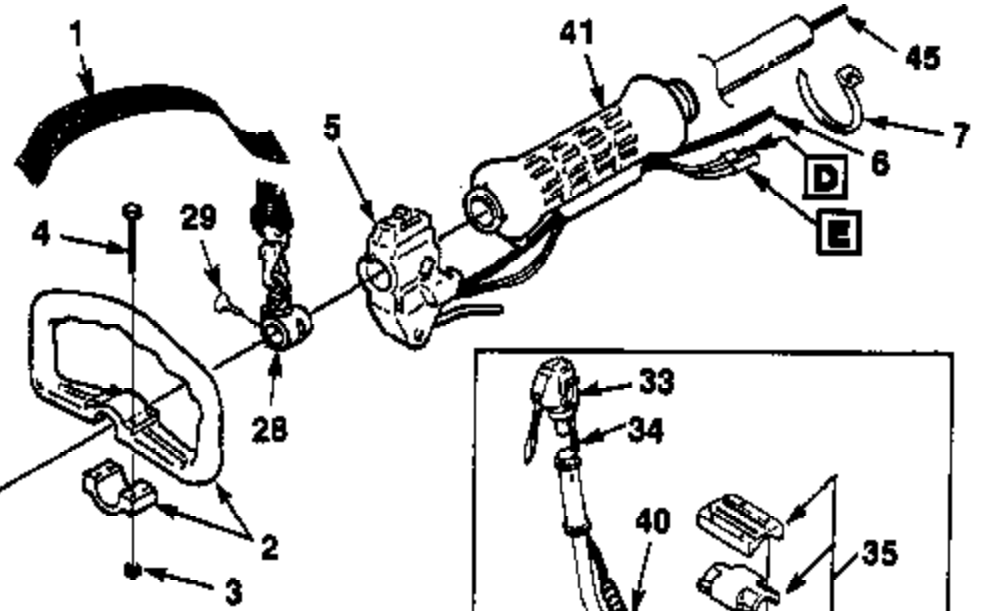

Ref #	Part Number	Qty	Description
1	DA92703B	1	HARNESS w/CONNECTOR
2	A00736	1	HANDLE (ST-385BC, HBC-30)
3	00677	4	NUT (ST-385BC, HBC-30)
4	00676	4	SCREW (ST-385BC, HBC-30)
5	A00738	1	THROTTLE & SWITCH w/Lead (ST-385BC, HBC-30)
6	A03006	1	THROTTLE CABLE (ST-285BC)
	A03004	1	THROTTLE CABLE (ST-385BC & HBC-30)
	A03005	1	THROTTLE CABLE (HBC-30B)
7	46840	1	CABLE- Tie
8	A00114	1	HOUSING- Drive shaft (ST-385BC)
	A03800	1	HOUSING- Drive shaft (HBC-30, HBC-30B)
9	989241	1	DECAL- Starting Instructions
10	02985	1	DECAL- Warning
	A04459	1	HOUSING- Drive shaft (GST-BC)
	989241	1	DECAL- Starting Instructions
	02985	1	DECAL- Warning
	A04244	1	HOUSING- Drive shaft (ST-285BC)
	989241	1	DECAL- Starting Instructions
	02985	1	DECAL- Warning
11	988461	1	DEFLECTOR- Grass
12	988472	1	GUARD- Blade (ST-285BC, ST-385BC, GST-BC, HBC-30, HBC-30B)
13	00075	1	BLADE- Cut-off (ST-285BC, ST-385BC, GST-BC)
	02949	1	BLADE- Cut-off (HBC-30, HBC-30B)
14	81208	2	NUT (10-24)
15	A03888	1	GEAR HEAD (ST-385BC, GST-BC, HBC-30, HBC-30B)
	A04151	1	GEAR HEAD (ST-285BC)
16	04168	1	WASHER- Flange
17	04277	1	NUT- Hex (L.H.)
18	04259	1	WASHER- Flange
19	9855141	1	CONNECTOR- Drive
20	D98717A	1	TRI-ARC BLADE (ST-385BC,
21	88049	4	SCREW (10-24 x 1/2")
22	88053	2	SCREW (10-24 x 1")
23	A98231A	1	HOUSING & EYELET
24	98848	1	SPRING- Compression
25	DA98912C	1	SPOOL & STRING (Dual Line) (ST-275BC)
	DA02598A	1	SPOOL & STRING (Dual Line) (ST-385BC, GST-BC, HBC-30, HBC-30B)
26	A97910A	1	RETAINER- Spool
27	81267	2	NUT (1/4-20)(GST-BC & ST-285BC)
28	A94442	1	BRACKET- Hanger
29	82260	1	SCREW- Thumb (10-24 x 1/2")
30	0395903	1	LINE- Replacement (.095 Dia.)(1 lb. Box)(ST-385BC,GST-BC,HBC-30,HBC-30
	DA97952B	1	LINE- Replacement (.080 Dia.) (100 Ft.) (ST-275BC)
31	A03277	1	HANDLE BAR (HBC-30B)
32	A03268	1	HANDLE BAR (HBC-30B)
33	A03275	1	SWITCH & LEAD (HBC-30B)
34	A03005	1	THROTTLE CABLE (HBC-30B)
35	A005921	1	HANDLE BRACKET (HBC-30B)
36	00605	1	SCREW- Soc hd.
37	00606	4	SCREW- Hex hd.
38	00607	4	SCREW- Hex hd.
39	80869	2	SCREW (10-24 x 3/8")
40	00684	1	SLEEVING- Plastic (HBC-30B)