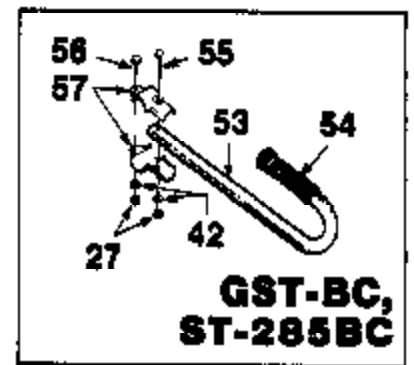

* ST-145, ST-155, ST-175, ST-175G, ST-175C, ST-175BC, HGT, GST, HLT-18, HLT-17C

Ref #	Part Number	Qty	Description
D-98935-A	D98935A	1	Saw Blade
18453	18453	1	Grease, Multi-Purpose
DA-00714-A	DA00714A	1	Machete Blade
23488C	23488C	1	Thread Locking Compound
24306	24306	1	Module Air Gap Shim
A-04191	A04191	1	Grass Anti Wrap Kit ST-145, ST-155, ST-175, ST-175G, ST-175C, ST-175BC, HGT, GST, HLT-16, HLT-17C
JA313164	JA313164	1	Ignition Test Spark Plug
9477299	9477299	1	Rubber Tubing (10 ft.) (3.05 m)
98052-A	98052A	1	Starter Rope (250 ft. Reel) (76 m)
03959-04	0395904	1	Replacement String (3 lb. box) (0.095 dia.)
24982-03	2498203	1	Torx Bit (for clutch drum) T25
18566-01	1856601	1	Torx Drive Bit T-27