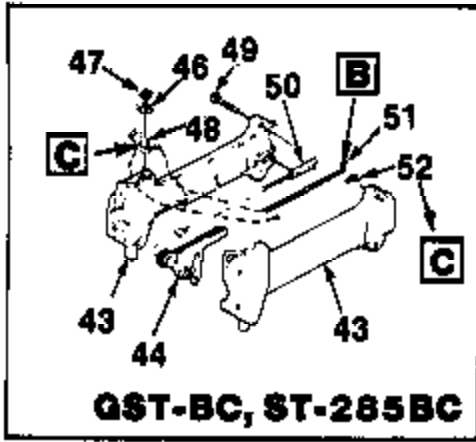

* ST-145, ST-155, ST-175, ST-175G, ST-175C, ST-175BC, HGT, GST, HLT-18, HLT-17C

Ref #	Part Number	Qty	Description
D-98935-A	D98935A	1	Saw Blade
18453	18453	1	Grease, Multi-Purpose
DA-00714-A	DA00714A	1	Machete Blade
23488C	23488C	1	Thread Locking Compound
24306	24306	1	Module Air Gap Shim
A-04191	A04191	1	Grass Anti Wrap Kit ST-145, ST-155, ST-175, ST-175G, ST-175C, ST-175BC, HGT, GST, HLT-16, HLT-17C
JA313164	JA313164	1	Ignition Test Spark Plug
9477299	9477299	1	Rubber Tubing (10 ft.) (3.05 m)
98052-A	98052A	1	Starter Rope (250 ft. Reel) (76 m)
03959-04	0395904	1	Replacement String (3 lb. box) (0.095 dia.)
24982-03	2498203	1	Torx Bit (for clutch drum) T25
18566-01	1856601	1	Torx Drive Bit T-27