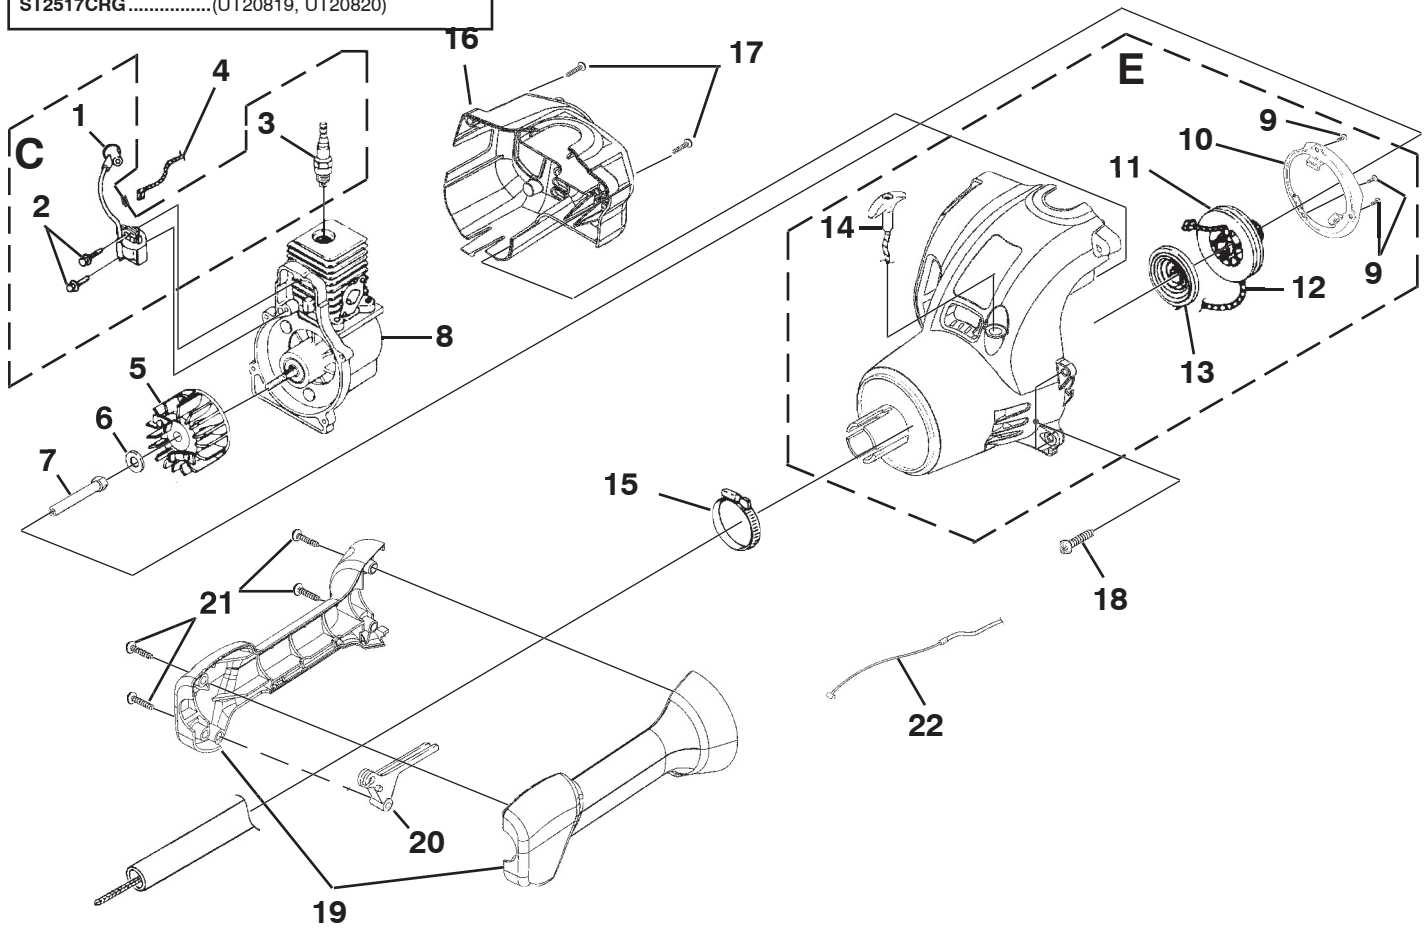

Homelite®

PARTS LIST

Trim N' Edge™	UT20747	UT20772 UT20772A
K200	UT20750	UT20781
Easy Reach™	UT20749 UT20769 UT20769A	UT20758 UT20785
Power Trim™	UT20748	UT20771
ST2517CRG	UT20819	UT20820

Trim N' Edge™(UT20747, UT20772, UT20772A)
 K200(UT20750, UT20781)
 Easy Reach™(UT20749, UT20758, UT20769
 UT20769A, UT20785)
 Power Trim™(UT20748, UT20771)
 ST2517CRG(UT20819, UT20820)

IGNITION - ROTOR - STARTER

No.	Part No.	Description	Qty.
C	•A07174A	IGNITION KIT	1
1	06504A	IGNITION Module	1
2	82540	SCREW-Taptite (8-32 X 1")	2
3	PS02227	SPARK PLUG	1
4	A07238	LEAD-Electrical	1
5	984521001	ROTOR KIT	1
6	95479A	WASHER-Flat	1
7	98795A	CONNECTOR-Drive (.250)	1
8	984525001	SHORT BLOCK (See Engine Internal)	1
E	•UP04743A	COMPLETE STARTER ASSEMBLY	1
9	82543	SCREW-Taptite (8-16 X 1/2")	3
10	PS02040	BAFFLE-Air	1
11	PS01122	PULLEY-Starter	1
12	9789902	ROPE-Starter (42")	1
13	A98773A	SPRING & CONTAINER	1
14	5946702	GRIP-Starter	1
15	PS01611	CLAMP	1
16	•UP02965	HOUSING-Rear Kit	1
17	82537	SCREW-Taptite (10-14 X 7/8")	2
18	82538	SCREW-Taptite (10-24 X 3/4")	4
19	•UP03091A	CONTROL HANDLE ASSY.	1
20	088331	TRIGGER-Throttle	1
21	82537	SCREW-Taptite (10-14 X 7/8")	4
22	0883202	CABLE-Throttle	1

ENGINE INTERNAL

Trim N' Edge™(UT20747, UT20772, UT20772A)
 K200(UT20750, UT20781)
 Easy Reach™(UT20749, UT20758, UT20769
 UT20769A, UT20785)
 Power Trim™(UT20748, UT20771)
 ST2517CRG(UT20819, UT20820)

No.	Part No.	Description	Qty.
1	•984525001	SHORT BLOCK	1
2	•984544001	PISTON & ROD ASSY.	1
3	PS01359	RING-Piston	1
4	•UP07145A	CYLINDER ASSY.	1
5	04388B	GASKET-Cylinder	1
6	06900A	GASKET-Heat Dam	1
7	98766A	GASKET-Carburetor	1
8	PS04000	GASKET-Muffler	1
9	PS02807	SCREW-Sems (12-24 X 3/4")	3
10	•UP00019A	CRANKCASE COVER ASSEMBLY	1
11	08661	GASKET-Crankcase Cover (Also Included W/Cylinder Assy.)	1
12	PS01565	SCREW-Sems (10-24 X 1/2")	4
13	•UP04099	MUFFLER GUARD	1
14	82541	SCREW-Thread Forming (10-14 X 1/2")	2