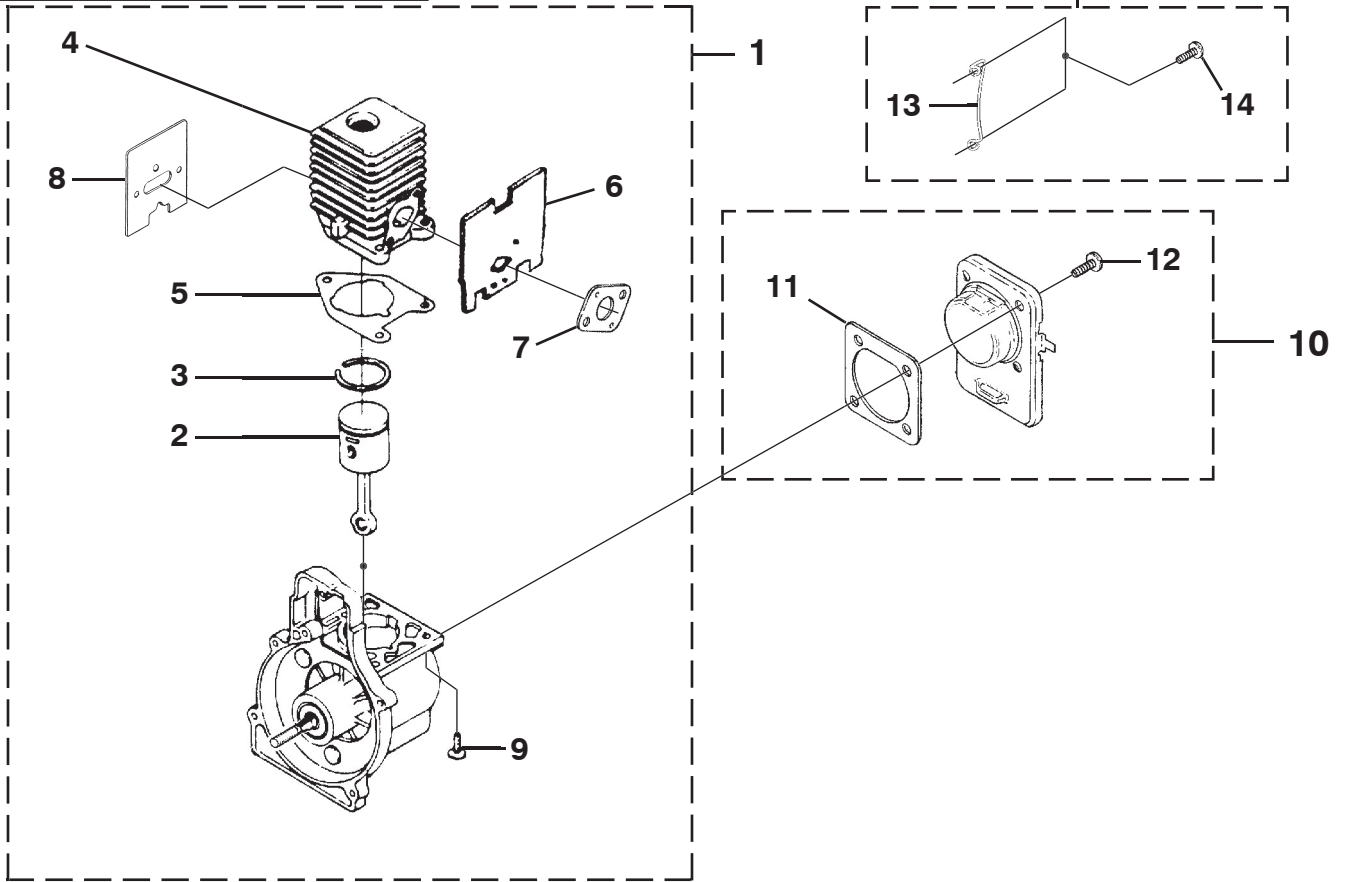

IGNITION - ROTOR - STARTER

No.	Part No.	Description	Qty.
C	•A07174A	IGNITION KIT	1
1	06504A	IGNITION Module	1
2	82540	SCREW-Taptite (8-32 X 1")	2
3	PS02227	SPARK PLUG	1
4	A07238	LEAD-Electrical	1
5	984521001	ROTOR KIT	1
6	95479A	WASHER-Flat	1
7	98795A	CONNECTOR-Drive (.250)	1
8	984525001	SHORT BLOCK (See Engine Internal)	1
E	•UP04743A	COMPLETE STARTER ASSEMBLY	1
9	82543	SCREW-Taptite (8-16 X 1/2")	3
10	PS02040	BAFFLE-Air	1
11	PS01122	PULLEY-Starter	1
12	9789902	ROPE-Starter (42")	1
13	A98773A	SPRING & CONTAINER	1
14	5946702	GRIP-Starter	1
15	PS01611	CLAMP	1
16	•UP02965	HOUSING-Rear Kit	1
17	82537	SCREW-Taptite (10-14 X 7/8")	2
18	82538	SCREW-Taptite (10-24 X 3/4")	4
19	•UP03091A	CONTROL HANDLE ASSY.	1
20	088331	TRIGGER-Throttle	1
21	82537	SCREW-Taptite (10-14 X 7/8")	4
22	0883202	CABLE-Throttle	1

ENGINE INTERNAL

Trim N' Edge™(UT20747, UT20772, UT20772A)
 K200(UT20750, UT20781)
 Easy Reach™(UT20749, UT20758, UT20769
 UT20769A, UT20785)
 Power Trim™(UT20748, UT20771)
 ST2517CRG(UT20819, UT20820)

No.	Part No.	Description	Qty.
1	•984525001	SHORT BLOCK	1
2	•984544001	PISTON & ROD ASSY.	1
3	PS01359	RING-Piston	1
4	•UP07145A	CYLINDER ASSY.	1
5	04388B	GASKET-Cylinder	1
6	06900A	GASKET-Heat Dam	1
7	98766A	GASKET-Carburetor	1
8	PS04000	GASKET-Muffler	1
9	PS02807	SCREW-Sems (12-24 X 3/4")	3
10	•UP00019A	CRANKCASE COVER ASSEMBLY	1
11	08661	GASKET-Crankcase Cover (Also Included W/Cylinder Assy.)	1
12	PS01565	SCREW-Sems (10-24 X 1/2")	4
13	•UP04099	MUFFLER GUARD	1
14	82541	SCREW-Thread Forming (10-14 X 1/2")	2

Item No.	Torque Specs		Required Loctite
	In/Lbs	Nm	
2	Hand Tight
6	15-25 1.7-2.8
8	Hand Tight
11	30-40 3.4-4.5

SHAFT - SPOOL & STRING - GRASS DEFLECTOR

Easy Reach™(UT20749, UT20758
UT20769, UT20769A, UT20785)