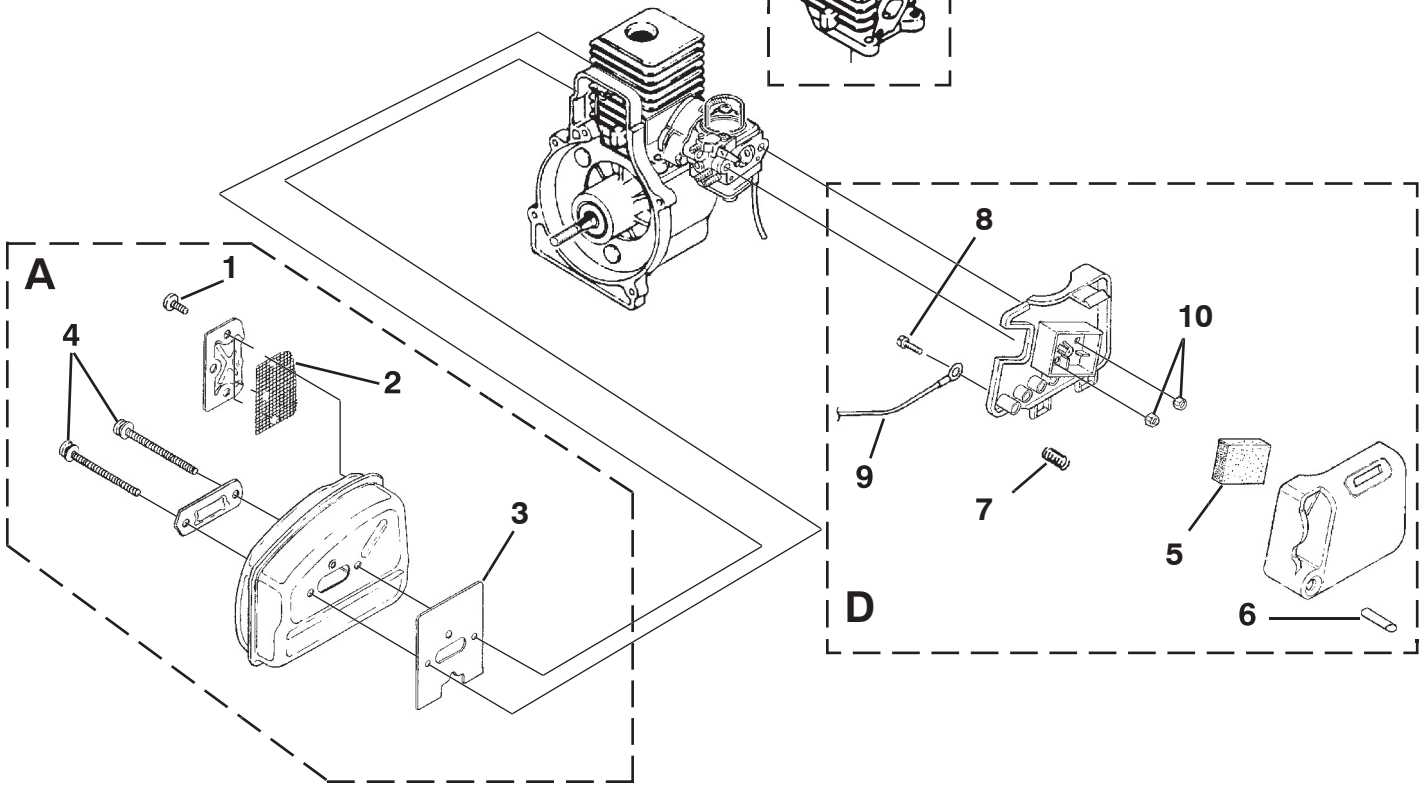

MUFFLER - AIR CLEANER

Trim N' Edge™ .....(UT20772, UT20772A)
K200 .....(UT20781)
Easy Reach™ .....(UT20785, UT20769
UT20769A)
Power Trim™ .....(UT20771)
ST2517CRG .....(UT20819)

* See Engine Internal

No.	Part No.	Description	Qty.
A	• PA01073	MUFFLER ASSY.	1
1	82600	SCREW, Taptite- (8-32 X 3/8")	3
2	06502	SCREEN-Spark	1
3	PS04000	GASKET-Muffler	1
4	PS03999	SCREW, Truss Hd. - (10-24 X 2.188)	2
D	• UP04741A	AIR FILTER KIT	1
5	98760	FILTER-Air	1
6	06618A	BUTTON-Switch	1
7	95020A	SPRING-Compression	1
8	82513	SCREW-Thread Form (6-19 x 1/2")	1
9	A07238	LEAD-Electrical	1
10	81208	NUT-Hex (10-24)	2

Item No.	Torque Specs		Required Loctite
	In/Lbs	Nm	
1	25-35	2.8-4.0	
4	50-60	5.6-6.8	
8	5-10	.6-1.1	
10	30-40	3.4-4.5