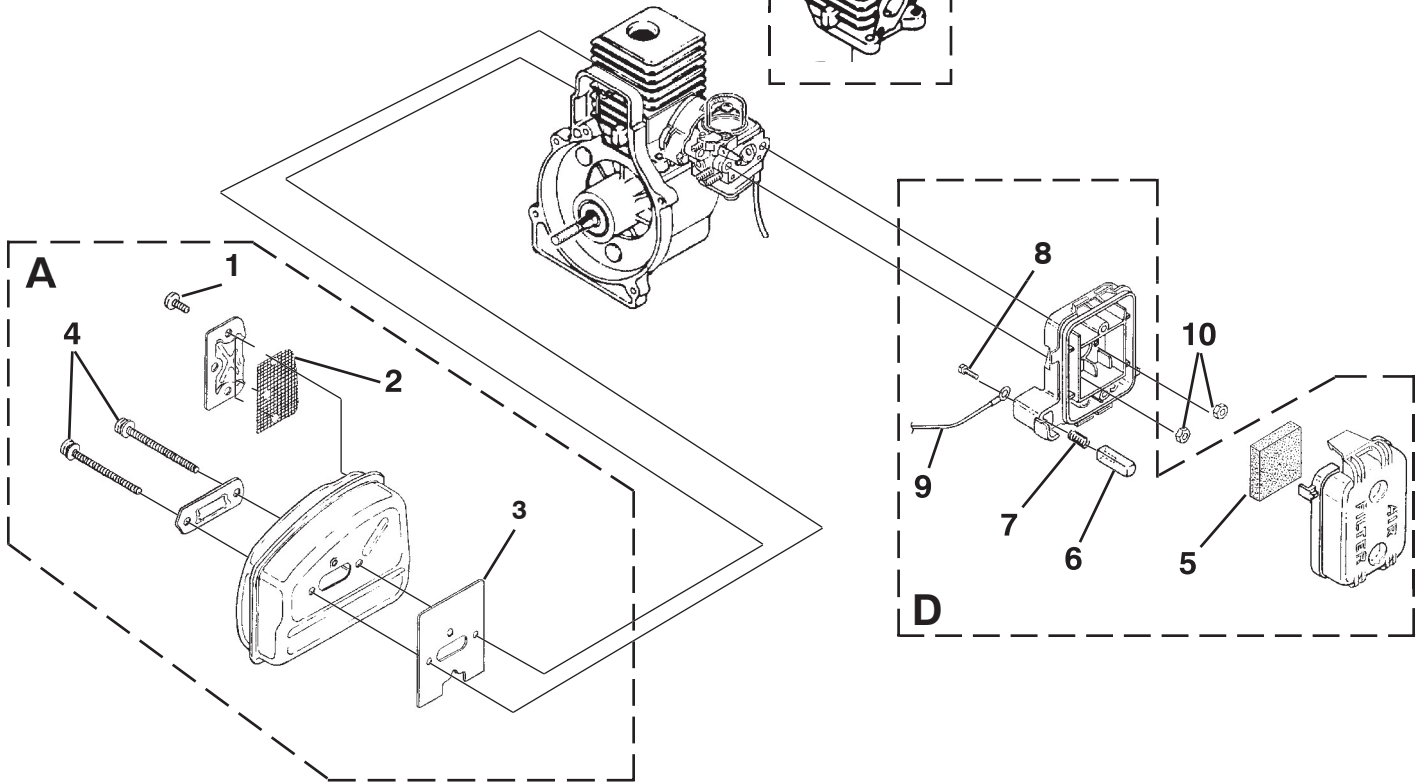

MUFFLER - AIR CLEANER

Trim N' Edge™ .....(UT20747)
K200 .....(UT20750)
Easy Reach™ .....(UT20749, UT20758)
Power Trim™ .....(UT20748)
ST2517CRG .....(UT20820)

* See Engine Internal

No.	Part No.	Description	Qty.
A	• PA01073	MUFFLER ASSY.	1
1	82600	SCREW-Taptite- (8-32 X 3/8")	3
2	06502	SCREEN-Spark	1
3	PS04000	GASKET-Muffler	1
4	PS03999	SCREW-Truss Hd. - (10-24 X 2.188)	2
D	• A04707A	AIR FILTER KIT	1
5	98760	FILTER-Air	1
6	98769	BUTTON-Switch	1
7	95020A	SPRING-Compression	1
8	82513	SCREW-Thread Form (6-19 x 1/2")	1
9	A07238	LEAD-Electrical	1
10	81208	NUT-Hex (10-24)	2

Item No.	Torque Specs		Required Loctite
	In/Lbs	Nm	
1	25-35	2.8-4.0	
4	50-60	5.6-6.8	
8	5-10	.6-1.1	
10	30-40	3.4-4.5