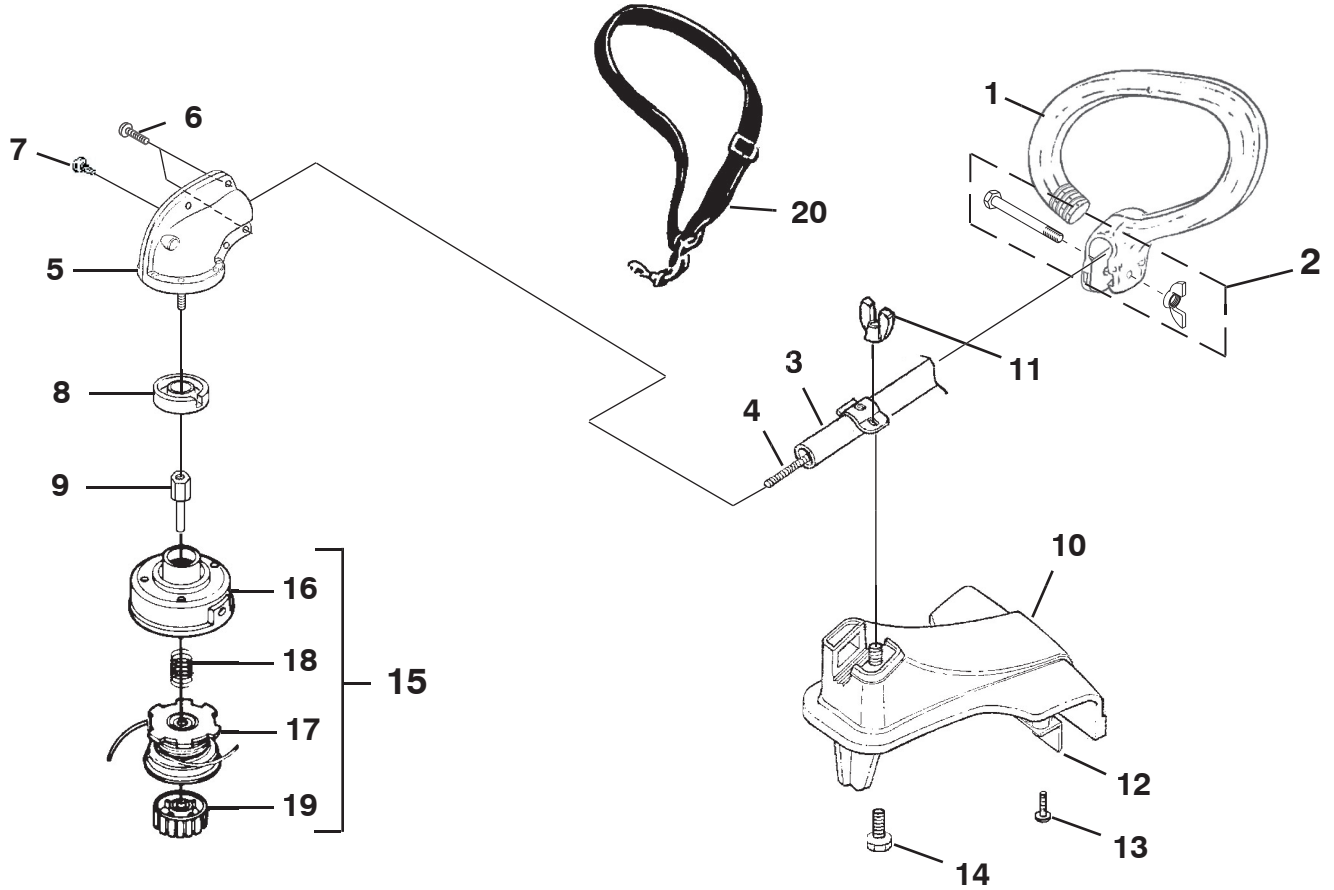

No.	Part No.	Description	Qty.
1	•UP06959A	HANDLE ASSY.-Front	1
2	PA00249	FASTENER PARTS KIT	1
3	•PA00472A	DRIVESHAFT HOUSING ASSY.	1
4	PS01502	SHAFT-Flexible	1
5	07928	CLAMP	1
6	983823001	SCREW-T.F. Hex Hd. (10-32 X 3/8")	1
7	•UP06710A	DEFLECTOR & BLADE KIT (55 Deg.)	1
8	PA00249	FASTENER PARTS KIT	1
9	•UP04119	BLADE-Cut-Off	1
10	82531	SCREW-Mach. Hex Hd. (10-24 X 7/8")	2
11	81261	NUT-Hex (10-24)	2
12	•UP04408	STRINGHEAD-Complete	1
13	A98231A	HOUSING & EYELET (Dual Line)	1
14	PA0387A	SPOOL & STRING (.080" Line)	1
15	06713	SPRING-Compression	1
16	A98866A	RETAINER-Spool (RH Thread, Black)	1
17	•984610001	EDGER GUIDE KIT	1
18	A09361	FASTENER PARTS KIT EDGER	1
19	PS05739	OPERATOR'S MANUAL (NOT SHOWN)	1

Item No.	Torque Specs		Required Loctite
	In/Lbs	Nm	
2	Hand Tight	
6	15-25	1.7-2.8
8	Hand Tight	
11	30-40	3.4-4.5

SHAFT - SPOOL & STRING - GRASS DEFLECTOR

Power Trim™(UT20748, UT20771)
 ST2517CRG(UT20819, UT20820)

No.	Part No.	Description	Qty.
1	• UP03010A	HANDLE ASSY.-Front	1
2	PA00249	FASTENER PARTS KIT	1
3	• PA00472A	DRIVESHAFT HOUSING ASSY.	1
4	PS01502	SHAFT-Flexible	1
5	07928	CLAMP	1
6	983823001	SCREW-T.F. Hex Hd. (10-32 X 3/8")	1
7	• UP06710A	DEFLECTOR & BLADE KIT (55 Deg.)	1
8	PA00249	FASTENER PARTS KIT	1
9	• UP04119	BLADE-Cut-Off	1
10	82531	SCREW-Mach. Hex Hd. (10-24 X 7/8")	2
11	81261	NUT-Hex (10-24)	2
12	• UP04408	STRINGHEAD-Complete	1
13	A98231A	HOUSING & EYELET (Dual Line)	1
14	PA0387A	SPOOL & STRING (.080" Line)	1
15	06713	SPRING-Compression	1
16	A98866A	RETAINER-Spool (RH Thread, Black)	1
17	• DA09364A	STRINGHEAD-Pro-Cut w/line (UT20819, UT20820)	1
18	PS00082	SCREW-Stringhead Retainer	1
19	PS00319	LINE-Replacement	1

Item No.	Torque Specs		Required Loctite
	In/Lbs	Nm	
2	Hand Tight
6	15-25 1.7-2.8
8	Hand Tight
11	30-40 3.4-4.5

SHAFT - SPOOL & STRING - GRASS DEFLECTOR

Easy Reach™(UT20749, UT20758
UT20769, UT20769A, UT20785)