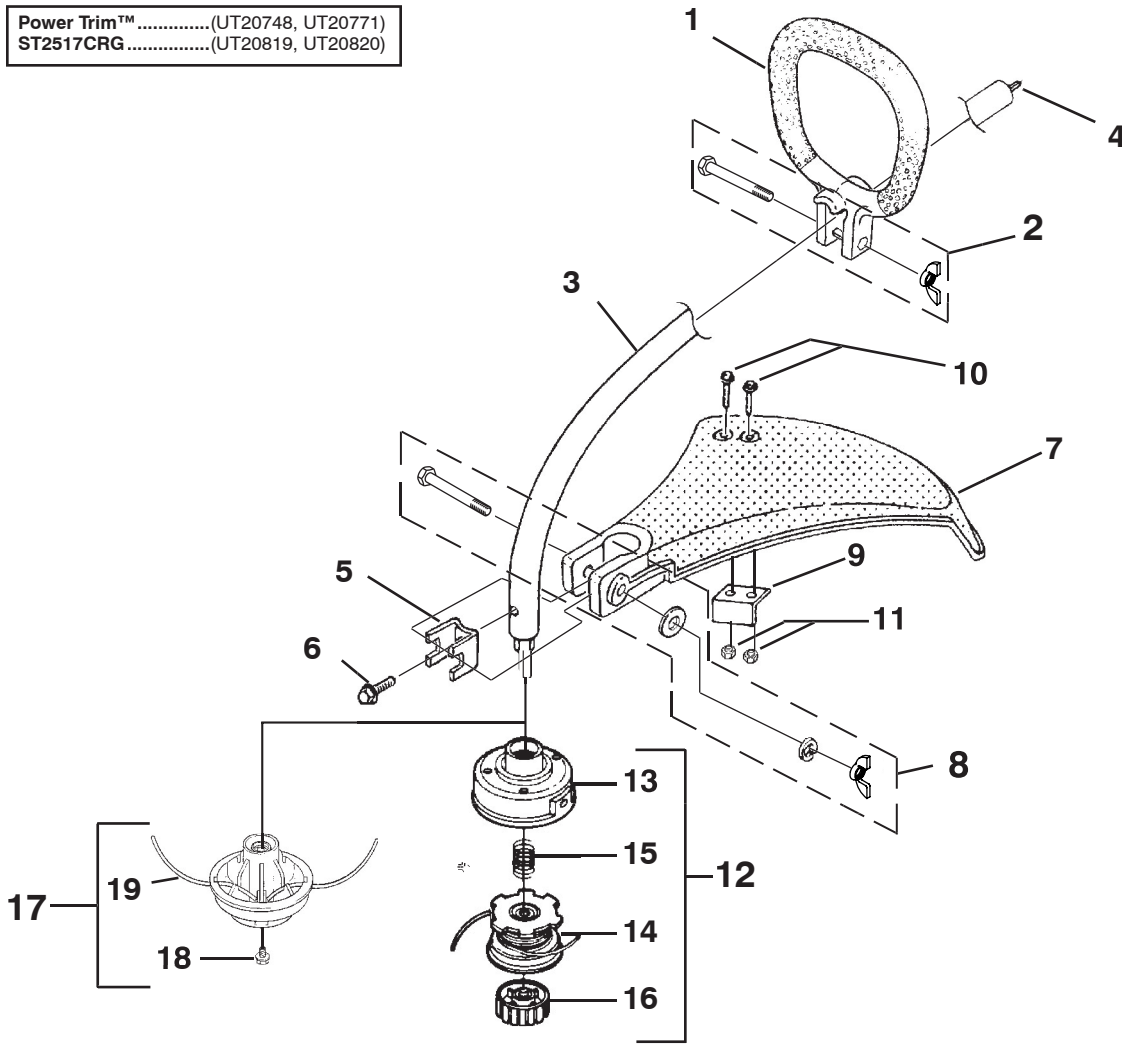

Item No.	Torque Specs		Required Loctite
	In/Lbs	Nm	
1	25-35	2.8-4.0	
4	50-60	5.6-6.8	
8	5-10	.6-1.1	
10	30-40	3.4-4.5	

SHAFT - SPOOL & STRING - GRASS DEFLECTOR

Trim N' Edge™(UT20747, UT20772, UT20772A)
 K200.....(UT20750, UT20781)

No.	Part No.	Description	Qty.
1	•UP06959A	HANDLE ASSY.-Front	1
2	PA00249	FASTENER PARTS KIT	1
3	•PA00472A	DRIVESHAFT HOUSING ASSY.	1
4	PS01502	SHAFT-Flexible	1
5	07928	CLAMP	1
6	983823001	SCREW-T.F. Hex Hd. (10-32 X 3/8")	1
7	•UP06710A	DEFLECTOR & BLADE KIT (55 Deg.)	1
8	PA00249	FASTENER PARTS KIT	1
9	•UP04119	BLADE-Cut-Off	1
10	82531	SCREW-Mach. Hex Hd. (10-24 X 7/8")	2
11	81261	NUT-Hex (10-24)	2
12	•UP04408	STRINGHEAD-Complete	1
13	A98231A	HOUSING & EYELET (Dual Line)	1
14	PA0387A	SPOOL & STRING (.080" Line)	1
15	06713	SPRING-Compression	1
16	A98866A	RETAINER-Spool (RH Thread, Black)	1
17	•984610001	EDGER GUIDE KIT	1
18	A09361	FASTENER PARTS KIT EDGER	1
19	PS05739	OPERATOR'S MANUAL (NOT SHOWN)	1

Item No.	Torque Specs		Required Loctite
	In/Lbs	Nm	
2	Hand Tight	
6	15-25	1.7-2.8
8	Hand Tight	
11	30-40	3.4-4.5

SHAFT - SPOOL & STRING - GRASS DEFLECTOR

Power Trim™(UT20748, UT20771)
 ST2517CRG(UT20819, UT20820)