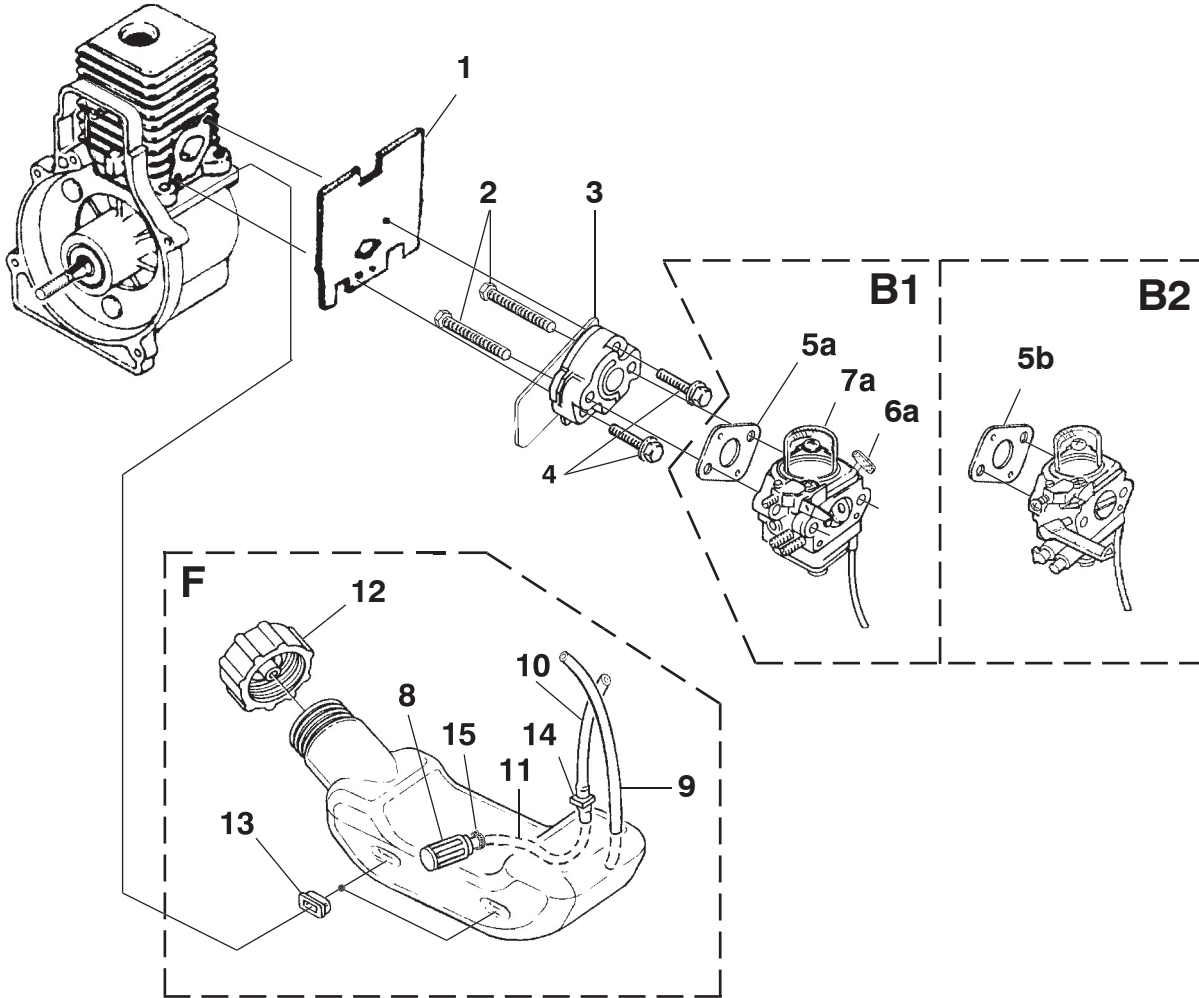

IGNITION - ROTOR - STARTER

No.	Part No.	Description	Qty.
C	•A07174A	IGNITION KIT	1
1	06504A	IGNITION Module	1
2	82540	SCREW-Taptite (8-32 X 1")	2
3	PS02227	SPARK PLUG	1
4	A07238	LEAD-Electrical	1
5	984521001	ROTOR KIT	1
6	95479A	WASHER-Flat	1
7	98795A	CONNECTOR-Drive (.250)	1
8	984525001	SHORT BLOCK (See Engine Internal)	1
E	•UP04743A	COMPLETE STARTER ASSEMBLY	1
9	82543	SCREW-Taptite (8-16 X 1/2")	3
10	PS02040	BAFFLE-Air	1
11	PS01122	PULLEY-Starter	1
12	9789902	ROPE-Starter (42")	1
13	A98773A	SPRING & CONTAINER	1
14	5946702	GRIP-Starter	1
15	PS01611	CLAMP	1
16	•UP02965	HOUSING-Rear Kit	1
17	82537	SCREW-Taptite (10-14 X 7/8")	2
18	82538	SCREW-Taptite (10-24 X 3/4")	4
19	•UP03091A	CONTROL HANDLE ASSY.	1
20	088331	TRIGGER-Throttle	1
21	82537	SCREW-Taptite (10-14 X 7/8")	4
22	0883202	CABLE-Throttle	1

ENGINE INTERNAL

Trim N' Edge™(UT20747, UT20772, UT20772A)
 K200(UT20750, UT20781)
 Easy Reach™(UT20749, UT20758, UT20769
 UT20769A, UT20785)
 Power Trim™(UT20748, UT20771)
 ST2517CRG(UT20819, UT20820)

No.	Part No.	Description	Qty.
1	•984525001	SHORT BLOCK	1
2	•984544001	PISTON & ROD ASSY.	1
3	PS01359	RING-Piston	1
4	•UP07145A	CYLINDER ASSY.	1
5	04388B	GASKET-Cylinder	1
6	06900A	GASKET-Heat Dam	1
7	98766A	GASKET-Carburetor	1
8	PS04000	GASKET-Muffler	1
9	PS02807	SCREW-Sems (12-24 X 3/4")	3
10	•UP00019A	CRANKCASE COVER ASSEMBLY	1
11	08661	GASKET-Crankcase Cover (Also Included W/Cylinder Assy.)	1
12	PS01565	SCREW-Sems (10-24 X 1/2")	4
13	•UP04099	MUFFLER GUARD	1
14	82541	SCREW-Thread Forming (10-14 X 1/2")	2

Item No.	Torque Specs		Required Loctite
	In/Lbs	Nm	
9	55-65	6.2-7.3	Red 262
12	35-45	4.0-5.1	Red 262
14	5-20	.6-2.3	

CARBURETOR - FUEL TANK

Trim N' Edge™(UT20747, UT20772, UT20772A)
K200(UT20750, UT20781)
Easy Reach™(UT20749, UT20758, UT20769 UT20769A, UT20785)
Power Trim™(UT20748, UT20771)
ST2517CRG(UT20819, UT20820)