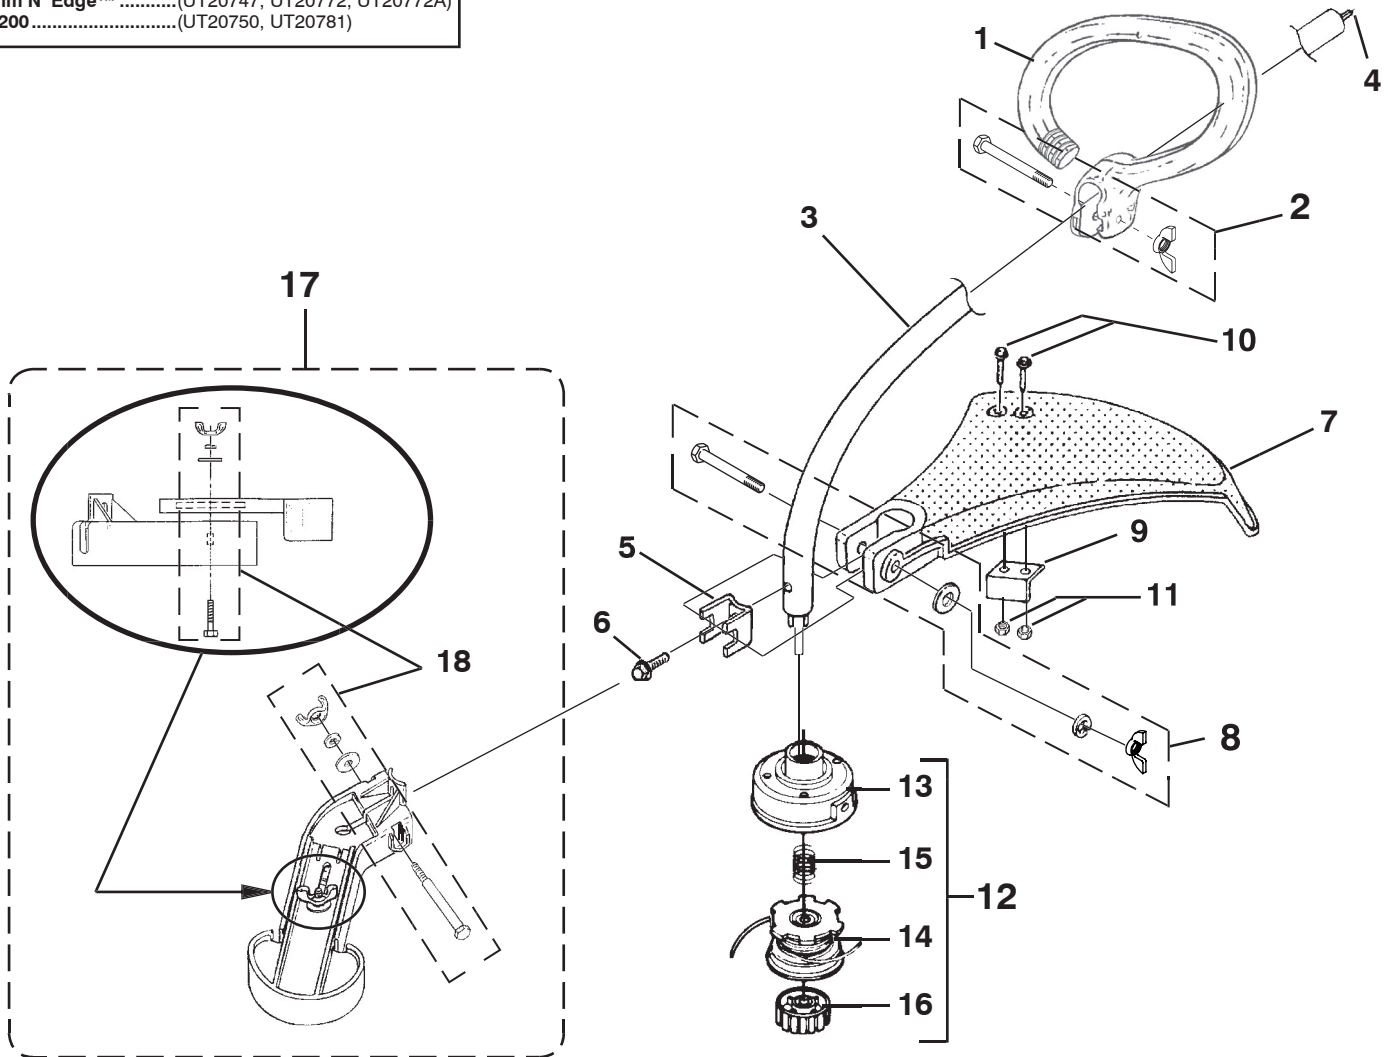

* See Engine Internal

No.	Part No.	Description	Qty.
A	• PA01073	MUFFLER ASSY.	1
1	82600	SCREW, Taptite- (8-32 X 3/8")	3
2	06502	SCREEN-Spark	1
3	PS04000	GASKET-Muffler	1
4	PS03999	SCREW, Truss Hd. - (10-24 X 2.188)	2
D	• UP04741A	AIR FILTER KIT	1
5	98760	FILTER-Air	1
6	06618A	BUTTON-Switch	1
7	95020A	SPRING-Compression	1
8	82513	SCREW-Thread Form (6-19 x 1/2")	1
9	A07238	LEAD-Electrical	1
10	81208	NUT-Hex (10-24)	2

Item No.	Torque Specs		Required Loctite
	In/Lbs	Nm	
1	25-35	2.8-4.0	
4	50-60	5.6-6.8	
8	5-10	.6-1.1	
10	30-40	3.4-4.5	

SHAFT - SPOOL & STRING - GRASS DEFLECTOR

Trim N' Edge™(UT20747, UT20772, UT20772A)
 K200.....(UT20750, UT20781)

No.	Part No.	Description	Qty.
1	•UP06959A	HANDLE ASSY.-Front	1
2	PA00249	FASTENER PARTS KIT	1
3	•PA00472A	DRIVESHAFT HOUSING ASSY.	1
4	PS01502	SHAFT-Flexible	1
5	07928	CLAMP	1
6	983823001	SCREW-T.F. Hex Hd. (10-32 X 3/8")	1
7	•UP06710A	DEFLECTOR & BLADE KIT (55 Deg.)	1
8	PA00249	FASTENER PARTS KIT	1
9	•UP04119	BLADE-Cut-Off	1
10	82531	SCREW-Mach. Hex Hd. (10-24 X 7/8")	2
11	81261	NUT-Hex (10-24)	2
12	•UP04408	STRINGHEAD-Complete	1
13	A98231A	HOUSING & EYELET (Dual Line)	1
14	PA0387A	SPOOL & STRING (.080" Line)	1
15	06713	SPRING-Compression	1
16	A98866A	RETAINER-Spool (RH Thread, Black)	1
17	•984610001	EDGER GUIDE KIT	1
18	A09361	FASTENER PARTS KIT EDGER	1
19	PS05739	OPERATOR'S MANUAL (NOT SHOWN)	1

Item No.	Torque Specs		Required Loctite
	In/Lbs	Nm	
2	Hand Tight	
6	15-25	1.7-2.8
8	Hand Tight	
11	30-40	3.4-4.5

SHAFT - SPOOL & STRING - GRASS DEFLECTOR

Power Trim™(UT20748, UT20771)
 ST2517CRG(UT20819, UT20820)