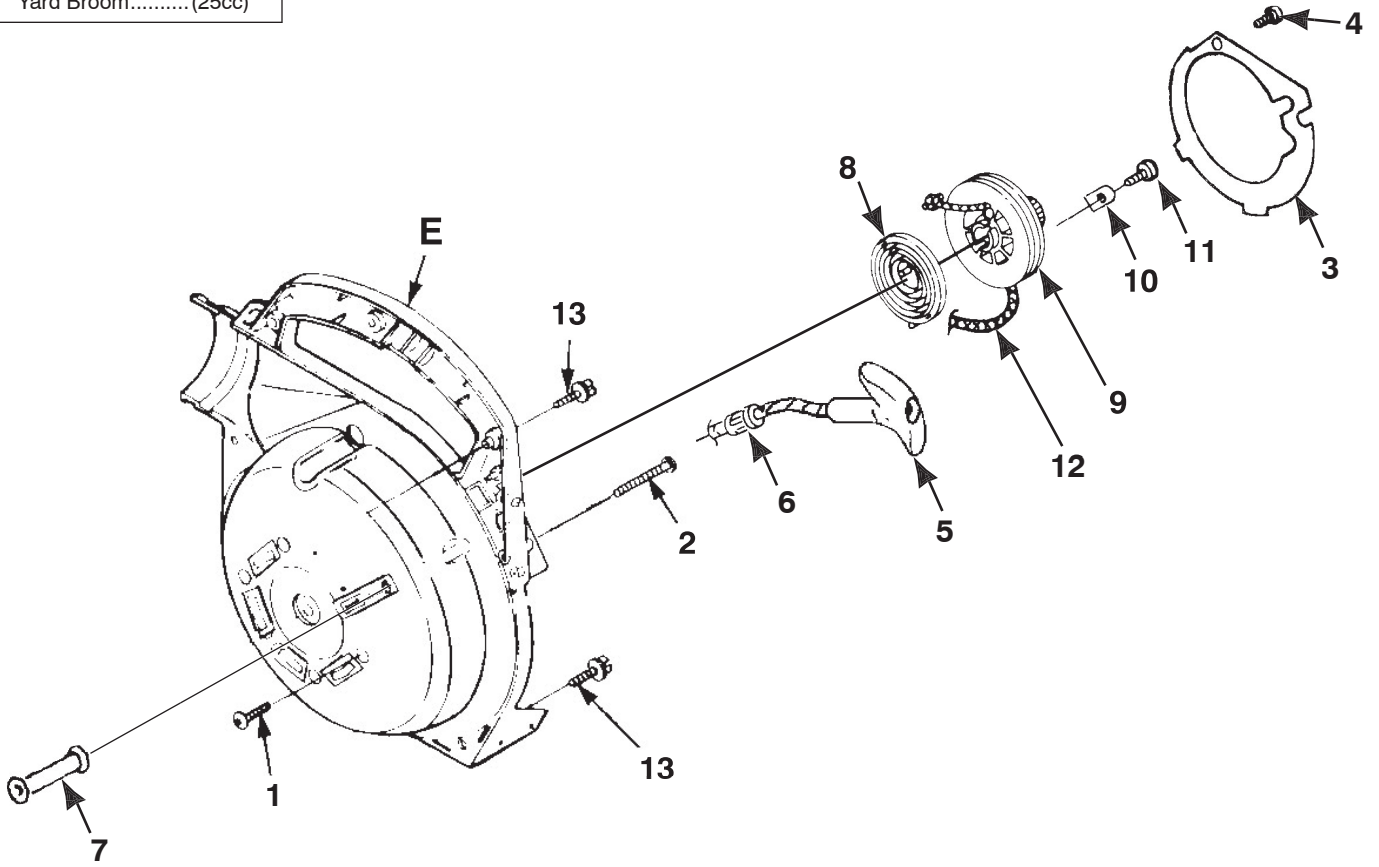

NO.	PART NO.	DESCRIPTION	QTY.
10	02851	TAB-Male (Not for UT08110 & UT08110A)	1
11	82376	SCREW-Thread Form. (#8 X 1/2")	3
12	82563	SCREW-Thread Form. (#10 X 3/4")	6
13	UP06522A	SHROUD	1

TORQUE SPECIFICATIONS			
Item No.	In/Lbs	Nm	Required Loctite
4	55-65	6.2-7.3	262 Red
9	55-65	6.2-7.3	262 Red
11	8-12	9-1.4	
12	20-30	2.3-3.4	

TORQUE SPECIFICATIONS			
Item No.	In/Lbs	Nm	Required Loctite
12	30-40	3.4-4.5	
14	40-50	4.5-5.6	262 Red

* Also included with Short block & Cylinder Kits.

STARTER

HB390-VI (30cc)

NO.	PART NO.	DESCRIPTION	QTY.
1	00368A	LATCH-Throttle	1
2	00370	SPRING-Throttle Latch	1
3	00367	TRIGGER-Throttle	1
4	00369A	LEVER-Throttle	1
5	82538	SCREW-Thread Form. (10-24 X 3/4")	4
6	JA416903	SCREW-Thread Form. (#10 X 1 5/8")	1
E	•UP 06792A	VOLUTE HOUSING & STARTER	1
7	UP 03822A	KIT-Sealing	1
8	00374	PLATE-Rotor	1
9	82528	SCREW-Thread Form. (#6 X 1 3/8")	1
10	PS00179	GRIP-Starter	1
11	969811A	BUSHING-Starter	1
12	00364B	GUIDE-Starter Rope	1
13	A98773A	SPRING & CONTAINER	1
14	98770A	PULLEY-Starter	1
15	98791	BRACKET-Retaining	2
16	82541	SCREW-Thread Form. (#10 X 1/2")	2
17	9789901	ROPE-Starter	1
18	PS82146	SCREW-Phil. Hd. (8-32 X 5/8")	1
19			

NO.	PART NO.	DESCRIPTION	QTY.
1	82538	SCREW-Thread Form. (10-24 X 3/4")	4
2	JA416903	SCREW-Thread Form. (#10 X 1 5/8")	1
E	UP04551A	VOLUTE HOUSING & STARTER	1
3	00374	PLATE-Rotor	1
4	82528	SCREW-Thread Form. (#6 X 1 3/8")	1
5	PS00179	GRIP-Starter (Black)	1
6	969811A	BUSHING-Starter	1
7	00364B	GUIDE-Starter Rope	1
8	A98773A	SPRING & CONTAINER	1
9	98770A	PULLEY-Starter	1
10	98791	BRACKET-Retaining	2
11	82541	SCREW-Thread Form. (#10 X 1/2")	2
12	9789901	ROPE-Starter	1
13	82563	SCREW-Thread Form. (10-24 X 3/4")	6