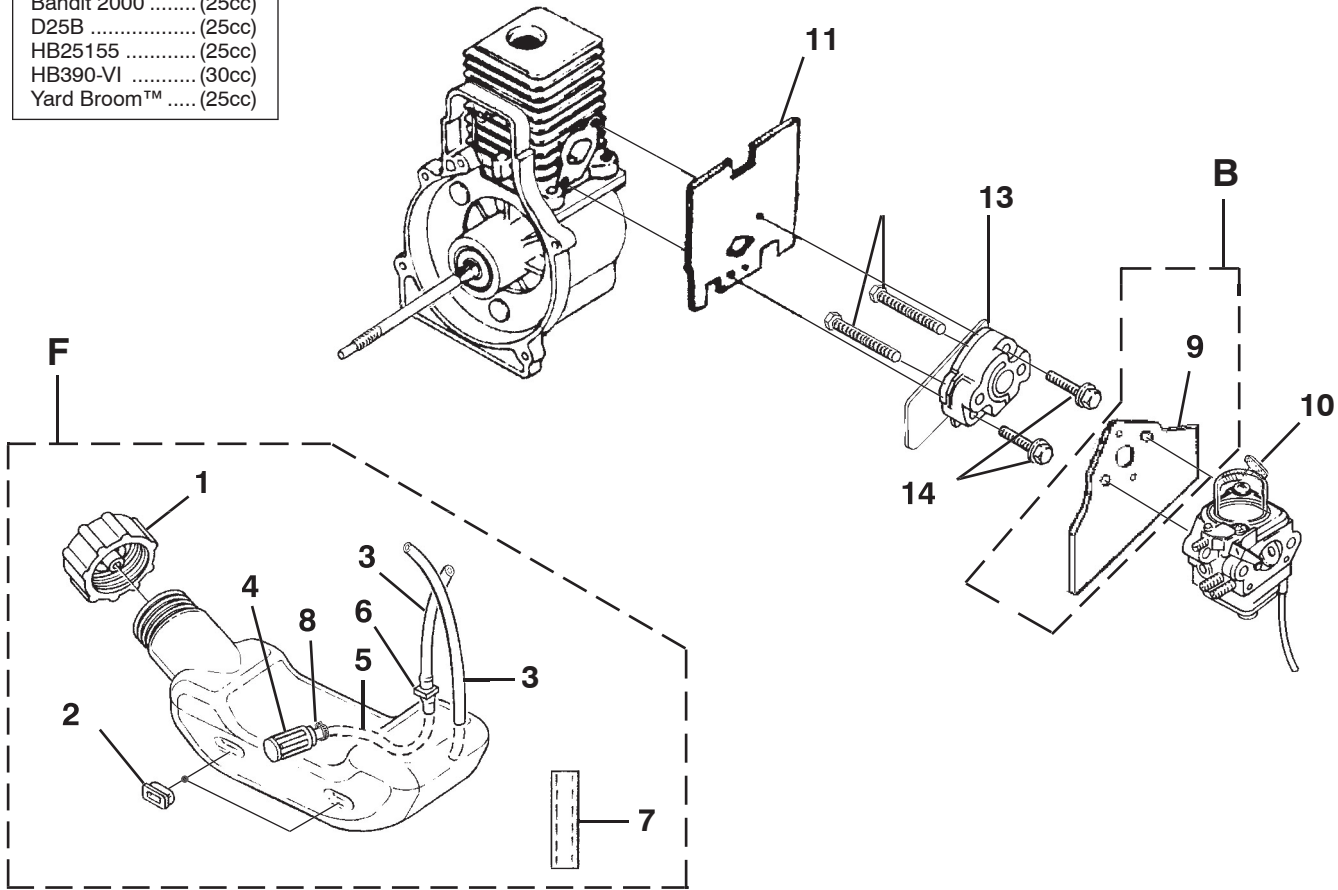

CARBURETOR and FUEL TANK

- Bandit 2000 ..... (25cc)
- D25B ..... (25cc)
- HB25155 ..... (25cc)
- HB390-VI ..... (30cc)
- Yard Broom™ ..... (25cc)

NO.	PART NO.	DESCRIPTION	QTY.
F	•UP00136A	FUEL TANK KIT	1
1	A09116	FUEL CAP (1 5/8" Opening)	1
2	98792	BUMPER-Rubber	3
3	0143922	TUBING-Rubber (5.5")	2
4	PS03380	FUEL FILTER	1
5	9477225	TUBING-Rubber (6 1/4")	1
6	07332	Fitting, Inlet (small for 2.5mm ID fuel line)	1
	02067	Fitting, Inlet (large for 3mm ID fuel line)	1
7	4283309	INSULATION-Tubing	1
8	98268	CLAMP	1
	06443A	GASKET-Crankcase (Not shown)	1
	PS01565	SCREW, Sems (10-24 x .56) (Not Shown)	4
B	•UP00010A	CARBURETOR KIT (UT08110 & UT08110A)	1
9	987661	GASKET-Carburetor *	1
10	UP03943	LEVER-Choke (Walbro WT419,WT469)	1
B	•UP00653A	CARBURETOR KIT (Bandit 2000, Yardbroom & D25B)	1
9	987661	GASKET-Carburetor *	1
10	UP03941	LEVER-Choke (Walbro WT471)	1
11	00775A	GASKET-Heat Dam *	1
12	04474	CARB. BOLT	2
13	98768A	HEAT DAM	1
14	093221	SCREW, SEMS (10-24 x 1.110) *	2

TORQUE SPECIFICATIONS			
Item No.	In/Lbs	Nm	Required Loctite
12	30-40	3.4-4.5	
14	40-50	4.5-5.6	262 Red

* Also included with Short block & Cylinder Kits.