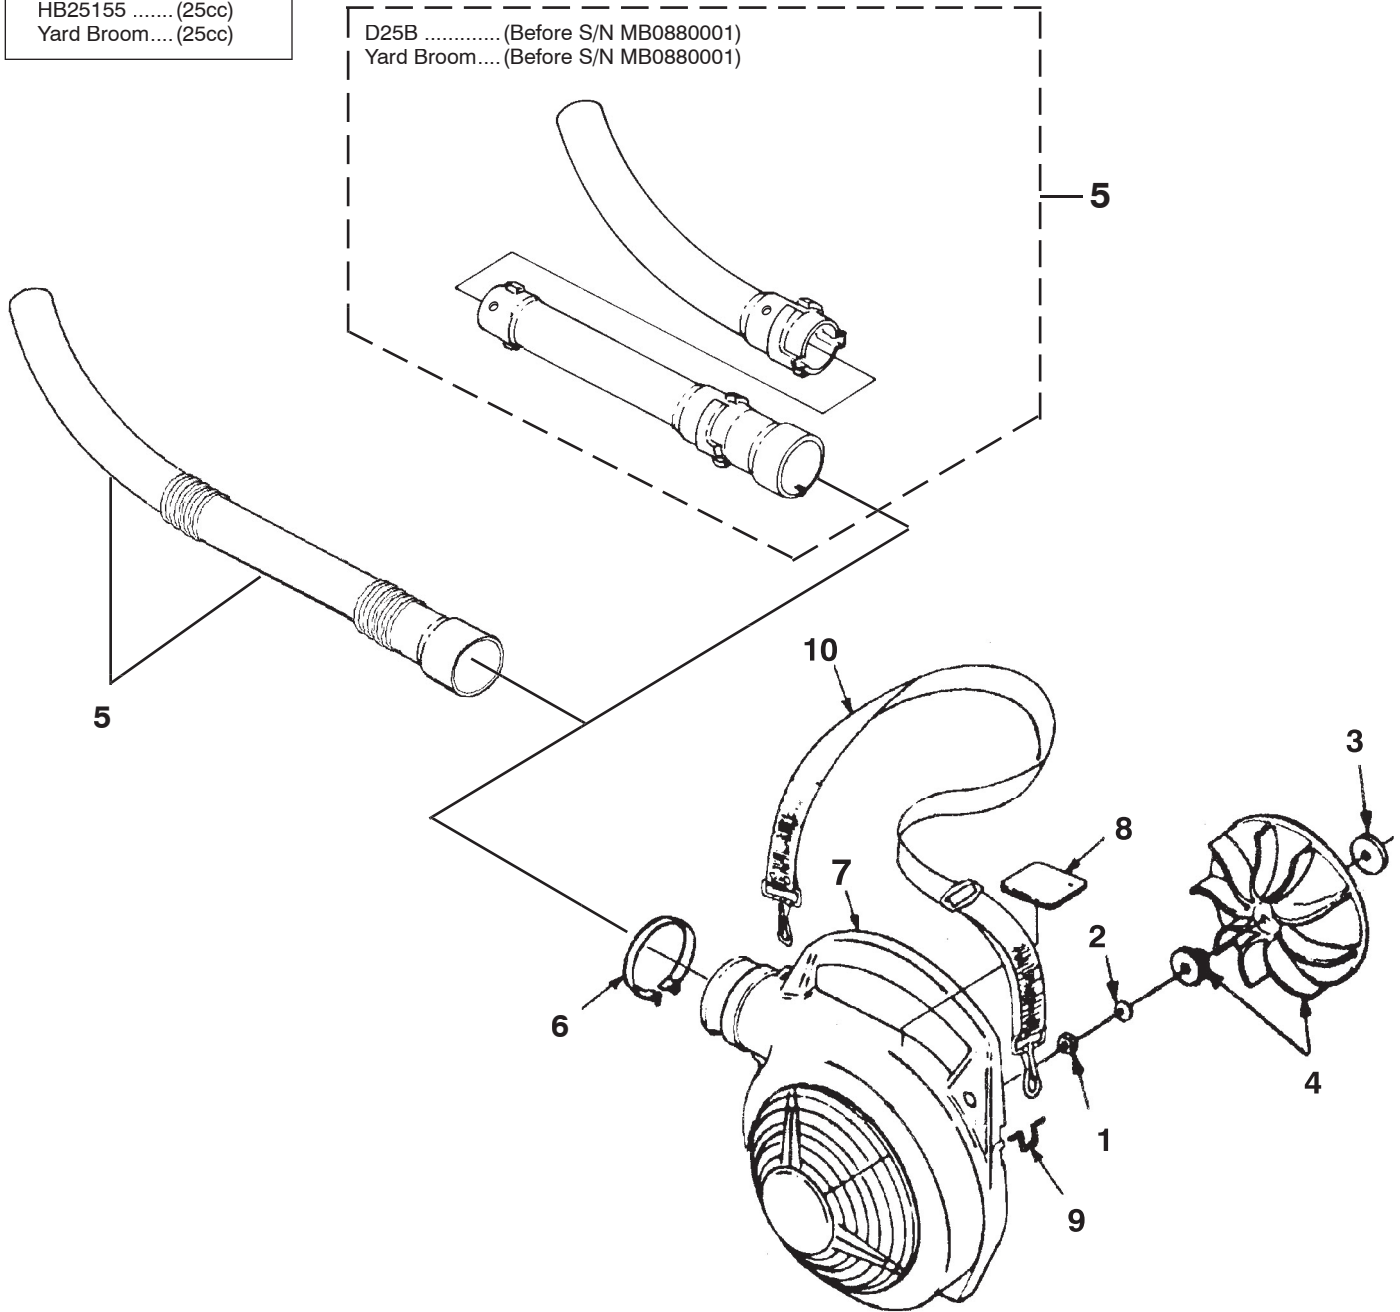

VOLUTE, FAN & TUBES

D25B ..... (25cc)
HB25155 ..... (25cc)
Yard Broom.... (25cc)

D25B ..... (Before S/N MB0880001)
Yard Broom.... (Before S/N MB0880001)

NO.	PART NO.	DESCRIPTION	QTY.
1	81124A	NUT-Hex (3/8-24)	1
2	03163	WASHER-Bellville (3/8")	1
3	03165	WASHER-Flat	2
4	UP06826A	BLOWER FAN KIT	1
5	984917-001	TUBE KIT	1
6	00433B	CLAMP w/Fasteners	1
7	UP00757A	VOLUTE HOUSING (Outer)	1
8	08483	DECAL-Warning	1
9	00398	LOOP-Wire	1
10	96337C	SHOULDER STRAP (NOT FOR UT8110 & UT8110A)	1

TORQUE SPECIFICATIONS			
Item No.	In/Lbs	Nm	Required Loctite
1	130-150	14.7-16.9