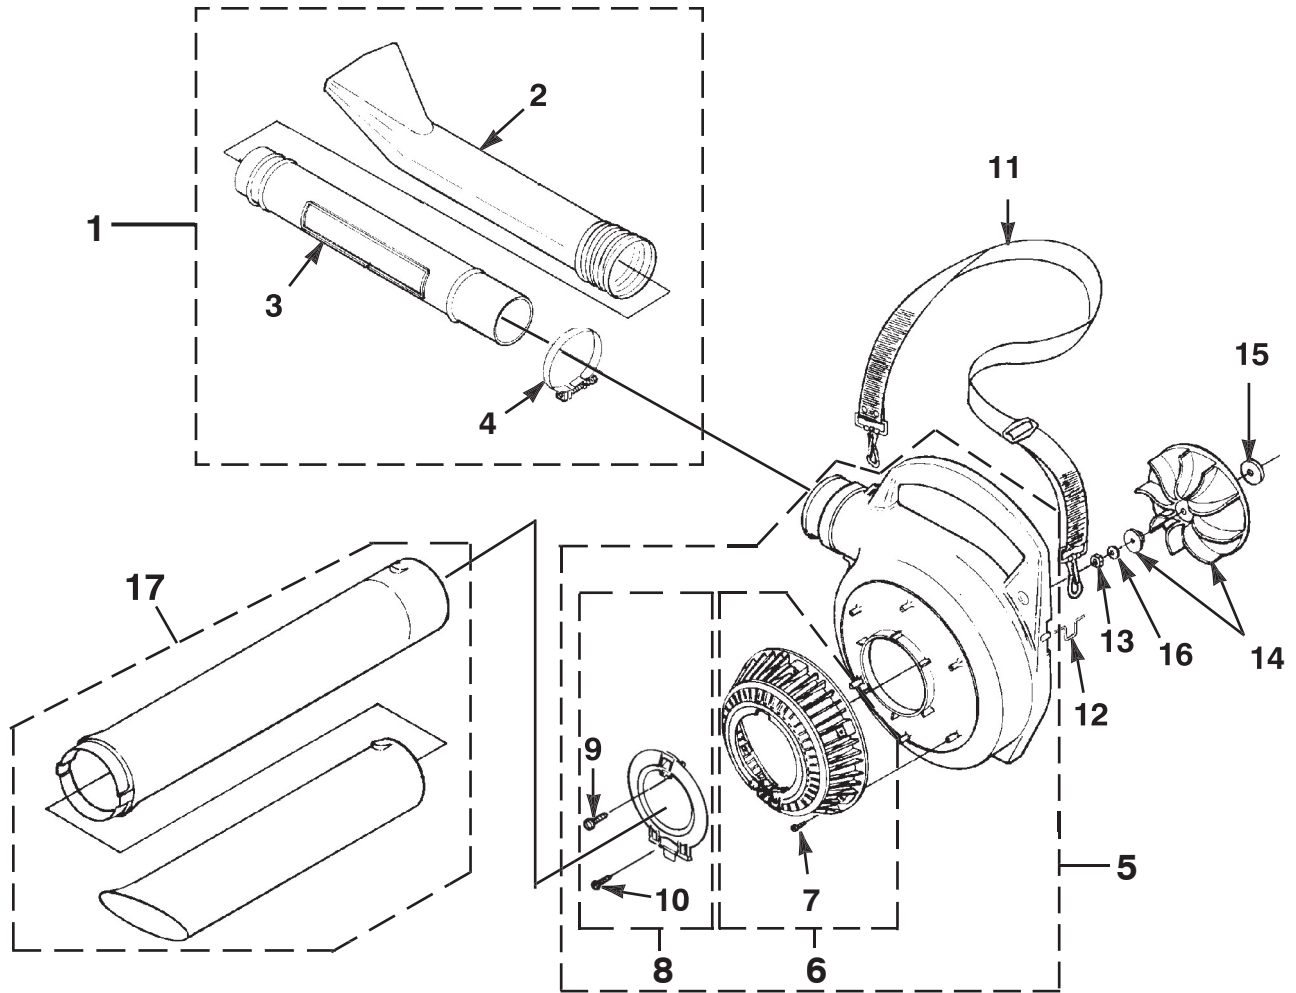

VOLUTE, FAN & TUBES

HB390-VI .....(30cc)

NO.	PART NO.	DESCRIPTION	QTY.
1	•UP06741A	BLOWER TUBE KIT	1
2	00373A	NOZZLE-Sweeper	1
3	00372B	TUBE	1
4	00433B	CLAMP w/Fasteners	1
5	•984918-001	VOLUTE HOUSING KIT	1
6	•UP06720A	BLOWER VAC GRILLE KIT	1
7	82528	SCREW-Thread Form. (#6 X 3/8")	6
8	•984910-001	ACCESS DOOR KIT	1
9	82312	SCREW-Thread Rolling (#10 X 5/8")	1
10	82376	SCREW-Thread Form. (#8 X 1/2")	1
11	96337C	SHOULDER STRAP	1
12	00398	WIRE LOOP	1
13	81124A	NUT-Hex (3/8-24)	1
14	UP06826A	BLOWER FAN KIT	1
15	03165	WASHER-Flat	2
16	03163	WASHER-Bellville (3/8")	1
17	UP06705A	VACUUM TUBE KIT (Vacuum units only)	1

TORQUE SPECIFICATIONS			
Item No.	In/Lbs	Nm	Required Loctite
7	8-12	9-1.4	
9	10-20	1.1-2.3	
10	8-12	9-1.4	
13	130-150	14.7-16.9