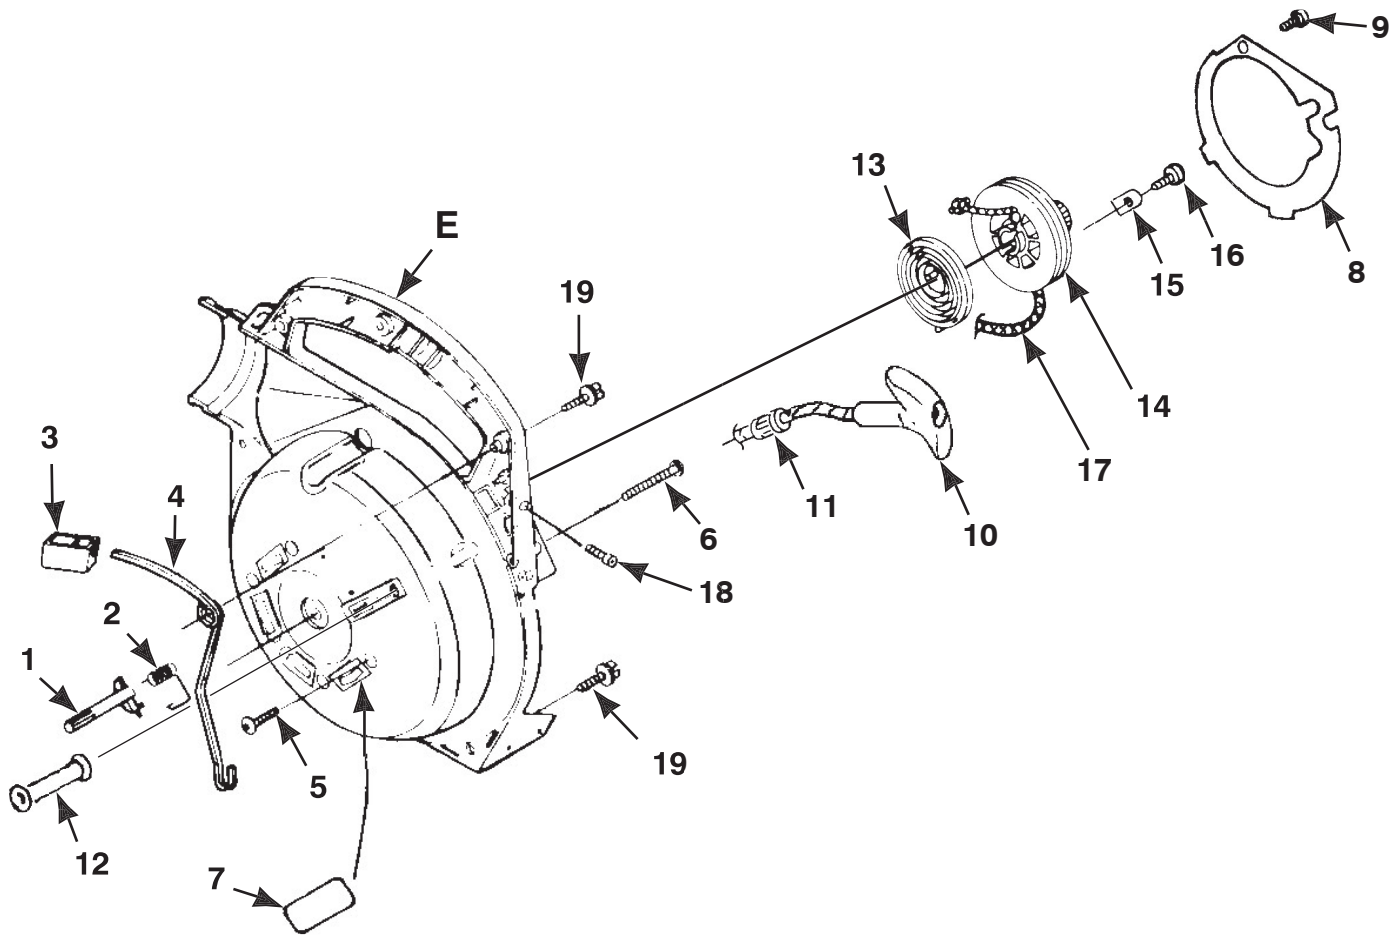

NO.	PART NO.	DESCRIPTION	QTY.
10	02851	TAB-Male (Not for UT08110 & UT08110A)	1
11	82376	SCREW-Thread Form. (#8 X 1/2")	3
12	82563	SCREW-Thread Form. (#10 X 3/4")	6
13	UP06522A	SHROUD	1

TORQUE SPECIFICATIONS			
Item No.	In/Lbs	Nm	Required Loctite
4	55-65	6.2-7.3	262 Red
9	55-65	6.2-7.3	262 Red
11	8-12	9-1.4	
12	20-30	2.3-3.4	

TORQUE SPECIFICATIONS			
Item No.	In/Lbs	Nm	Required Loctite
12	30-40	3.4-4.5	
14	40-50	4.5-5.6	262 Red

* Also included with Short block & Cylinder Kits.

STARTER

HB390-VI (30cc)

NO.	PART NO.	DESCRIPTION	QTY.
1	00368A	LATCH-Throttle	1
2	00370	SPRING-Throttle Latch	1
3	00367	TRIGGER-Throttle	1
4	00369A	LEVER-Throttle	1
5	82538	SCREW-Thread Form. (10-24 X 3/4")	4
6	JA416903	SCREW-Thread Form. (#10 X 1 5/8")	1
E	•UP 06792A	VOLUTE HOUSING & STARTER	1
7	UP 03822A	KIT-Sealing	1
8	00374	PLATE-Rotor	1
9	82528	SCREW-Thread Form. (#6 X 1 3/8")	1
10	PS00179	GRIP-Starter	1
11	969811A	BUSHING-Starter	1
12	00364B	GUIDE-Starter Rope	1
13	A98773A	SPRING & CONTAINER	1
14	98770A	PULLEY-Starter	1
15	98791	BRACKET-Retaining	2
16	82541	SCREW-Thread Form. (#10 X 1/2")	2
17	9789901	ROPE-Starter	1
18	PS82146	SCREW-Phil. Hd. (8-32 X 5/8")	1
19			