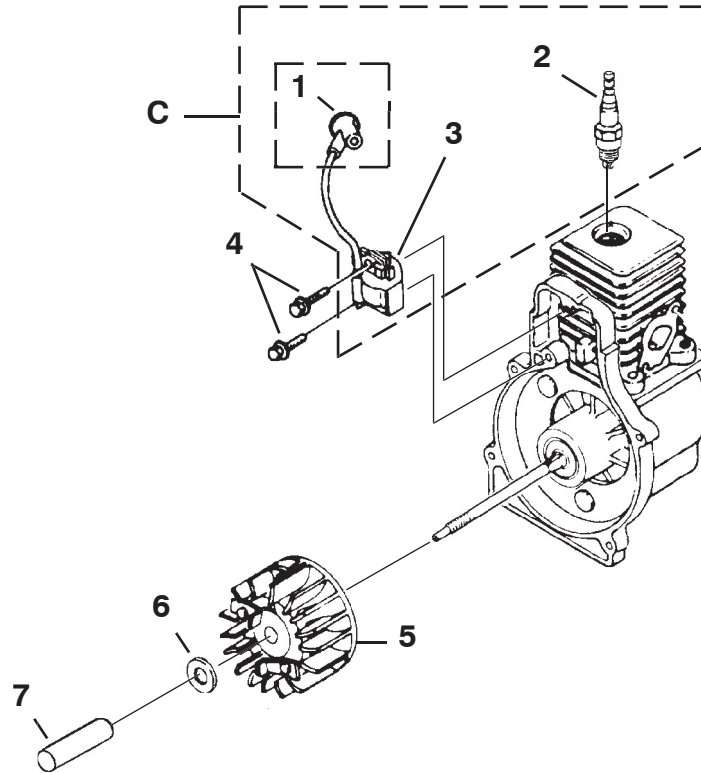

IGNITION with ROTOR

Bandit 2000	(25cc)
D25B	(25cc)
HB25155	(25cc)
HB390-VI	(30cc)
Yard Broom™	(25cc)

NO.	PART NO.	DESCRIPTION	QTY.
C	•UP03858	IGNITION KIT w/Module	1
1	UP03868	TERMINAL and COVER	1
2	PS02227	SPARK PLUG	1
3	01341B	IGNITION Module	1
4	82540	SCREW-Thread Form. (8-32 x 1")	2
5	984521-001	ROTOR & STARTER PAWLS	1
6	95479A	WASHER-Flat	1
7	PS03566	SPACER-Fan	1

TORQUE SPECIFICATIONS			
Item No.	In/Lbs	Nm	Required Loctite
2	120-180	13.6-20.3	
4	30-40	3.4-4.5	242 Blue