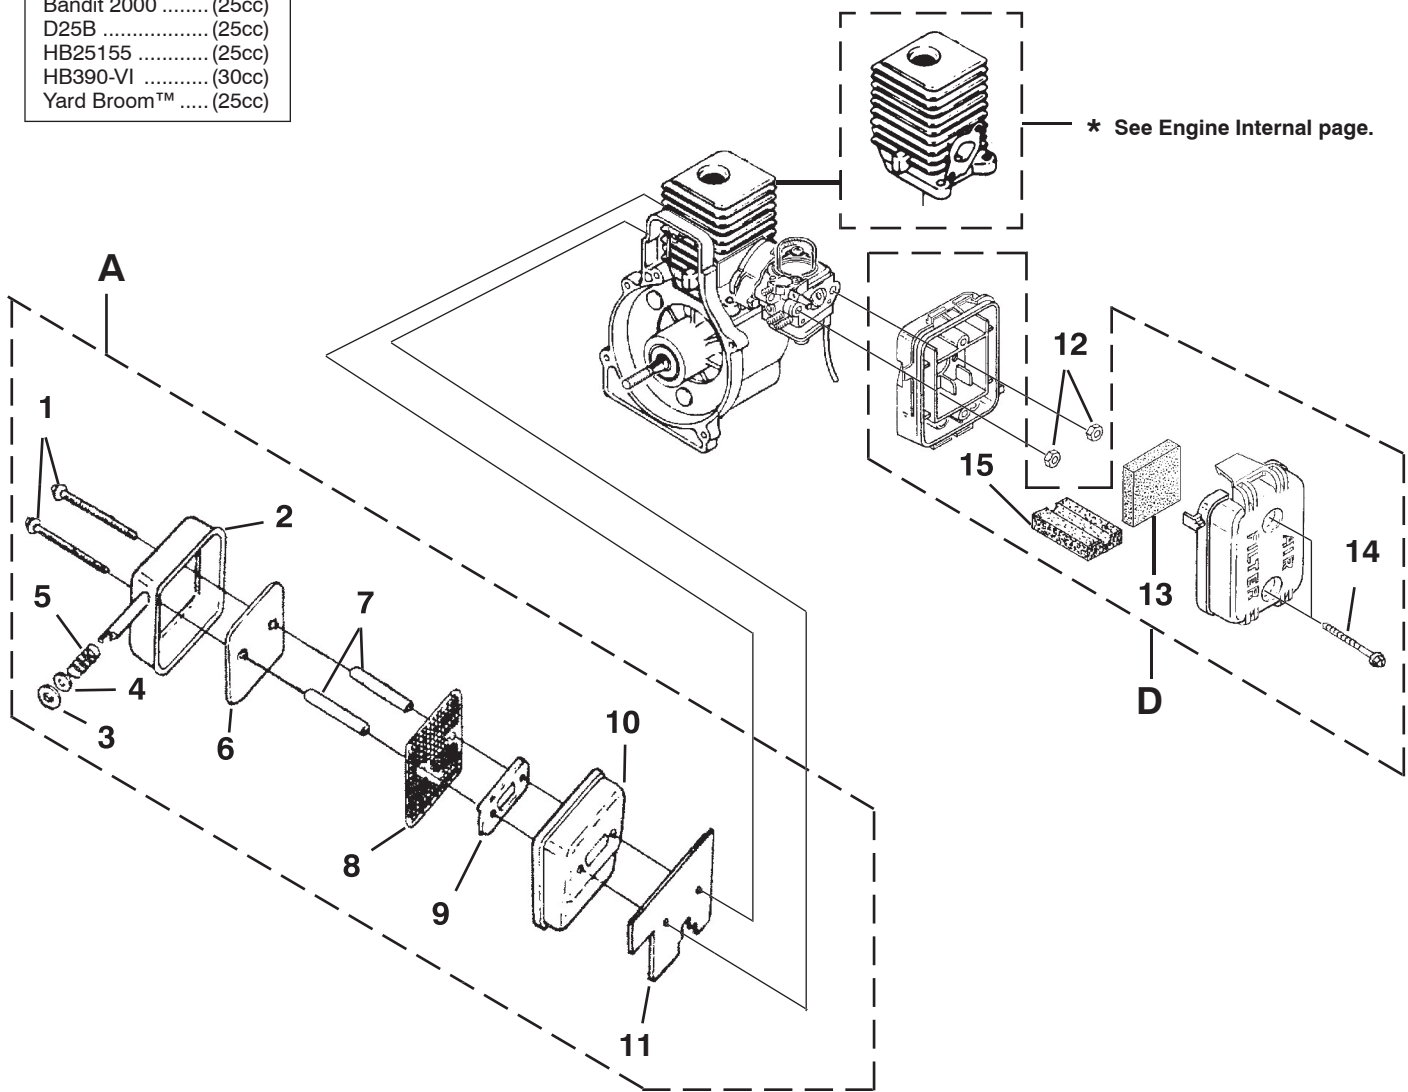

MUFFLER and AIR CLEANER

Bandit 2000	(25cc)
D25B	(25cc)
HB25155	(25cc)
HB390-VI	(30cc)
Yard Broom™	(25cc)

FOR UT08110 AND UT08110A:

NO.	PART NO.	DESCRIPTION	QTY.
A	PA01181	MUFFLER-Complete	1
1	88060	SCREW-Sems Hex Hd. (10-24 x 2 1/2")	2
2	A00366	MUFFLER COVER	1
3	00381	WASHER-Insulating	1
4	84117	WASHER-Flat	1
5	00387	SPRING-Compression	1
6	00777	DEFLECTOR-Muffler	1
7	04785	SPACER-Muffler	1
8	00388B	SCREEN-Spark Arrestor	1
9	98783	PLATE-Reinforcing	1
10	98781	BODY-Muffler	1
11	00394B	GASKET-Muffler *	1
12	81208	NUT-Hex (10-24)	2
D	UP00011	AIR FILTER KIT	1
13	98760	AIR FILTER	1
14	093221	SCREW-Thd. Form. (#8-16 x 3/4")	2
15	04857	FILTER, Foam Air	1

NO.	PART NO.	DESCRIPTION	QTY.
D	985059-001	AIR FILTER KIT	1
13	98760	AIR FILTER	1
14	093221	SCREW-Thd. Form. (#8-16 x 3/4")	2

TORQUE SPECIFICATIONS			
Item No.	In/Lbs	Nm	Required Loctite
1	40-50	4.5-5.6	
12	30-40	3.4-4.5	
14	30-40	3.4-4.5	

* Also included with Short block & Cylinder Kits.