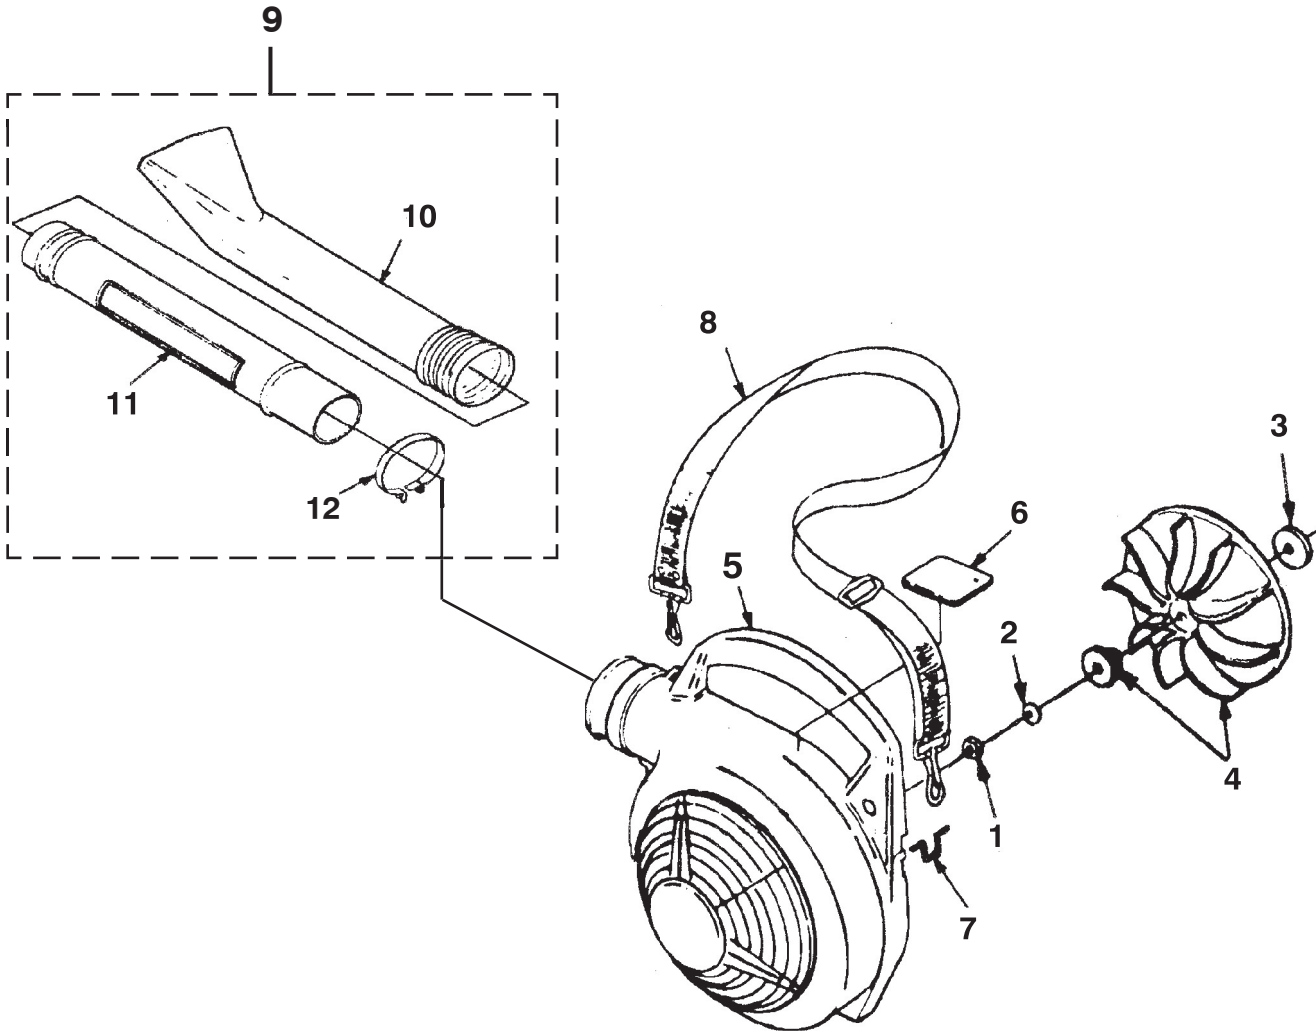

VOLUTE, FAN & TUBES

Bandit 2000 ... (25cc)

NO.	PART NO.	DESCRIPTION	QTY.
1	81124A	NUT-Hex (3/8-24)	1
2	03163	WASHER-Bellville (3/8")	1
3	03165	WASHER-Flat	2
4	UP06826A	BLOWER FAN KIT	1
5	•UP00757A	VOLUTE HOUSING (Outer)	1
6	08483	DECAL-Warning	1
7	00398	LOOP-Wire	1
8	96337C	SHOULDER STRAP	1
9	•UP06741A	BLOWER TUBE KIT	1
10	00373A	NOZZLE-Sweeper	1
11	00372B	TUBE	1
12	00433B	CLAMP w/Fasteners	1

TORQUE SPECIFICATIONS			
Item No.	In/Lbs	Nm	Required Loctite
1	130-150	14.7-16.9