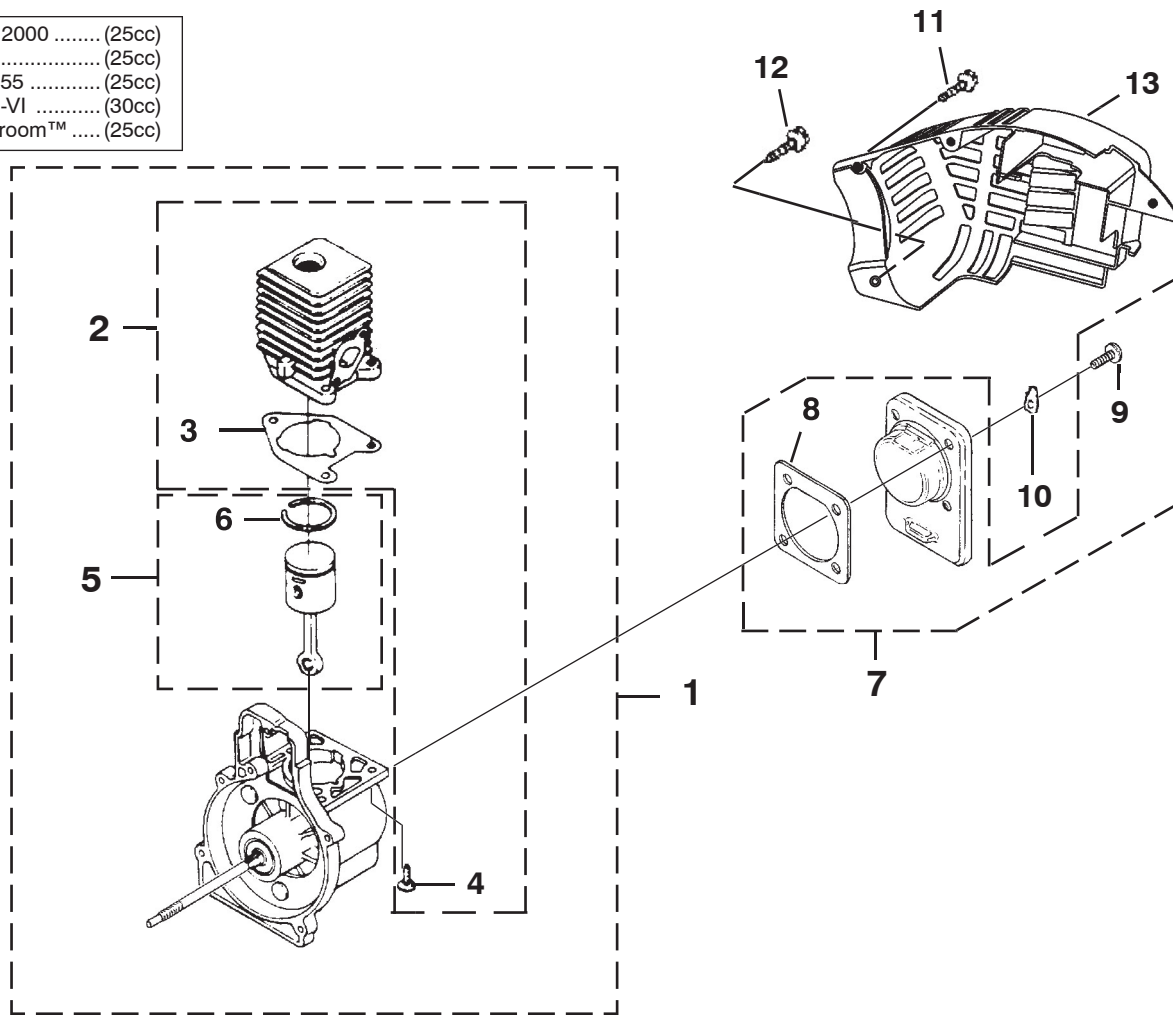

NO.	PART NO.	DESCRIPTION	QTY.
1	•UP 03131A	SHORT BLOCK (30cc)	1
2	•UP 07146	30 CC CYLINDER KIT	1
3	04388B	GASKET-Cylinder *	1
4	PS02807	SCREW, SEMS (12-24 x 3/4)	3
	00775A	GASKET-Heat Dam (Not Shown)	1
	00394B	GASKET-Muffler (Not Shown)	1
5	•UP 03366	30 CC PISTON & ROD	1
6	03179	RING-Piston	2
1	•UP 03133A	SHORT BLOCK (25cc)	1
2	•UP 04136A	25 CC CYLINDER KIT	1
3	04388B	GASKET-Cylinder	1
4	PS02807	SCREW, SEMS (12-24 x 3/4)	3
	00775A	GASKET-Heat Dam (Not Shown)	1
	00394B	GASKET-Muffler (Not Shown)	1
5	•984544-001	25 CC PISTON & ROD	1
6	PS01359	RING-Piston	1
7	•PS02130	CRANKCASE COVER-Stamped Steel	1
8	06443A	GASKET-Crankcase *	1
9	PS01565	SCREW, SEMS (10-24 x .56) *	4

NO.	PART NO.	DESCRIPTION	QTY.
10	02851	TAB-Male (Not for UT08110 & UT08110A)	1
11	82376	SCREW-Thread Form. (#8 X 1/2")	3
12	82563	SCREW-Thread Form. (#10 X 3/4")	6
13	UP06522A	SHROUD	1

TORQUE SPECIFICATIONS			
Item No.	In/Lbs	Nm	Required Loctite
4	55-65	6.2-7.3	262 Red
9	55-65	6.2-7.3	262 Red
11	8-12	9-1.4	
12	20-30	2.3-3.4	

TORQUE SPECIFICATIONS			
Item No.	In/Lbs	Nm	Required Loctite
12	30-40	3.4-4.5	
14	40-50	4.5-5.6	262 Red

* Also included with Short block & Cylinder Kits.

STARTER

HB390-VI (30cc)

NO.	PART NO.	DESCRIPTION	QTY.
1	00368A	LATCH-Throttle	1
2	00370	SPRING-Throttle Latch	1
3	00367	TRIGGER-Throttle	1
4	00369A	LEVER-Throttle	1
5	82538	SCREW-Thread Form. (10-24 X 3/4")	4
6	JA416903	SCREW-Thread Form. (#10 X 1 5/8")	1
E	•UP 06792A	VOLUTE HOUSING & STARTER	1
7	UP 03822A	KIT-Sealing	1
8	00374	PLATE-Rotor	1
9	82528	SCREW-Thread Form. (#6 X 1 3/8")	1
10	PS00179	GRIP-Starter	1
11	969811A	BUSHING-Starter	1
12	00364B	GUIDE-Starter Rope	1
13	A98773A	SPRING & CONTAINER	1
14	98770A	PULLEY-Starter	1
15	98791	BRACKET-Retaining	2
16	82541	SCREW-Thread Form. (#10 X 1/2")	2
17	9789901	ROPE-Starter	1
18	PS82146	SCREW-Phil. Hd. (8-32 X 5/8")	1
19			