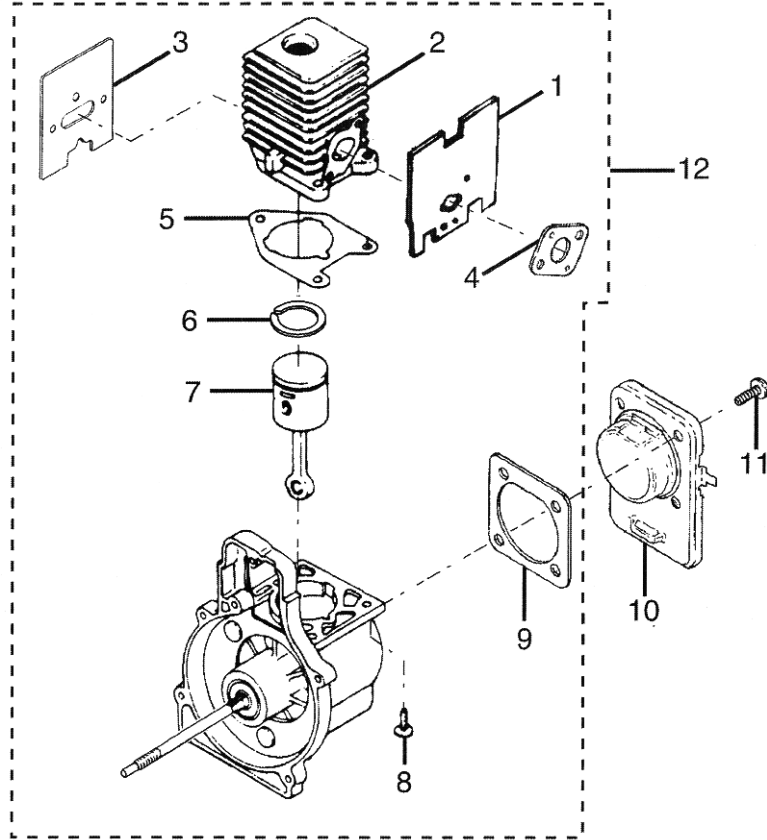

Engine Internal