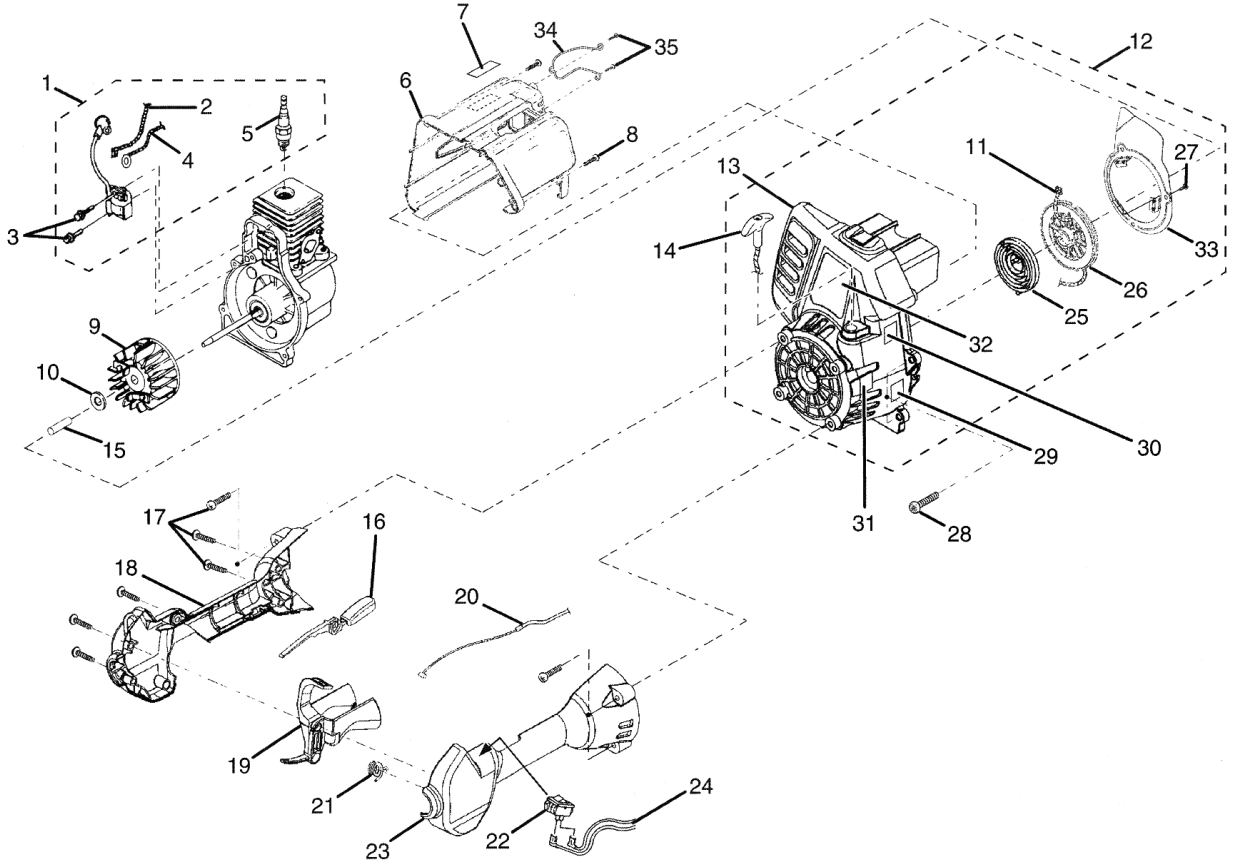

F 2020

UT 70121

Ignition - Rotor - Starter

Homelite®