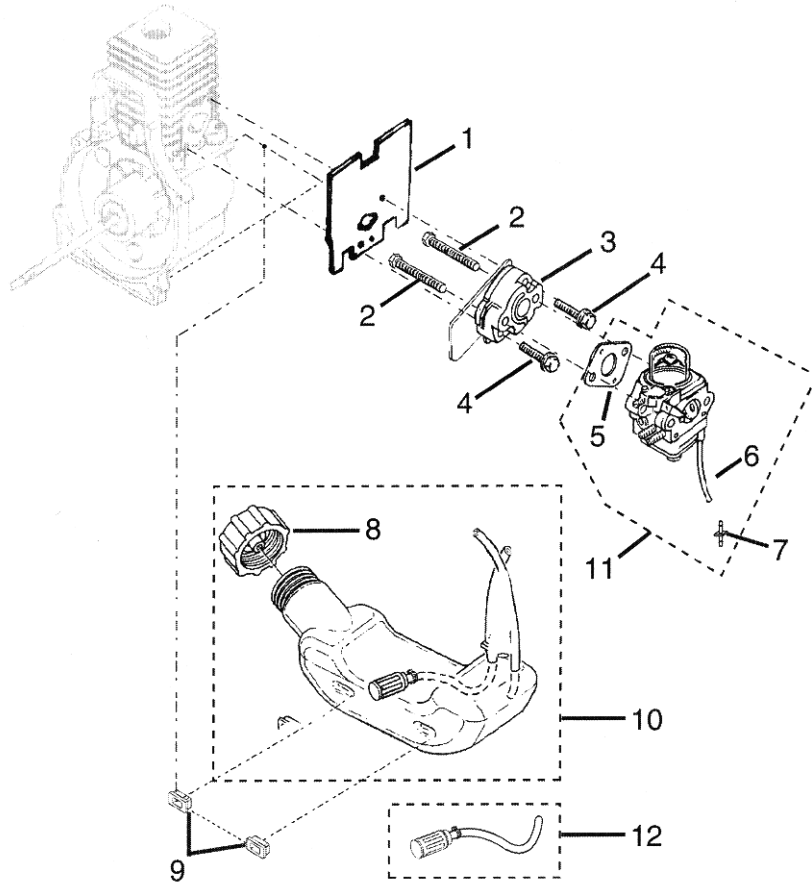

Carburetor - Fuel Tank