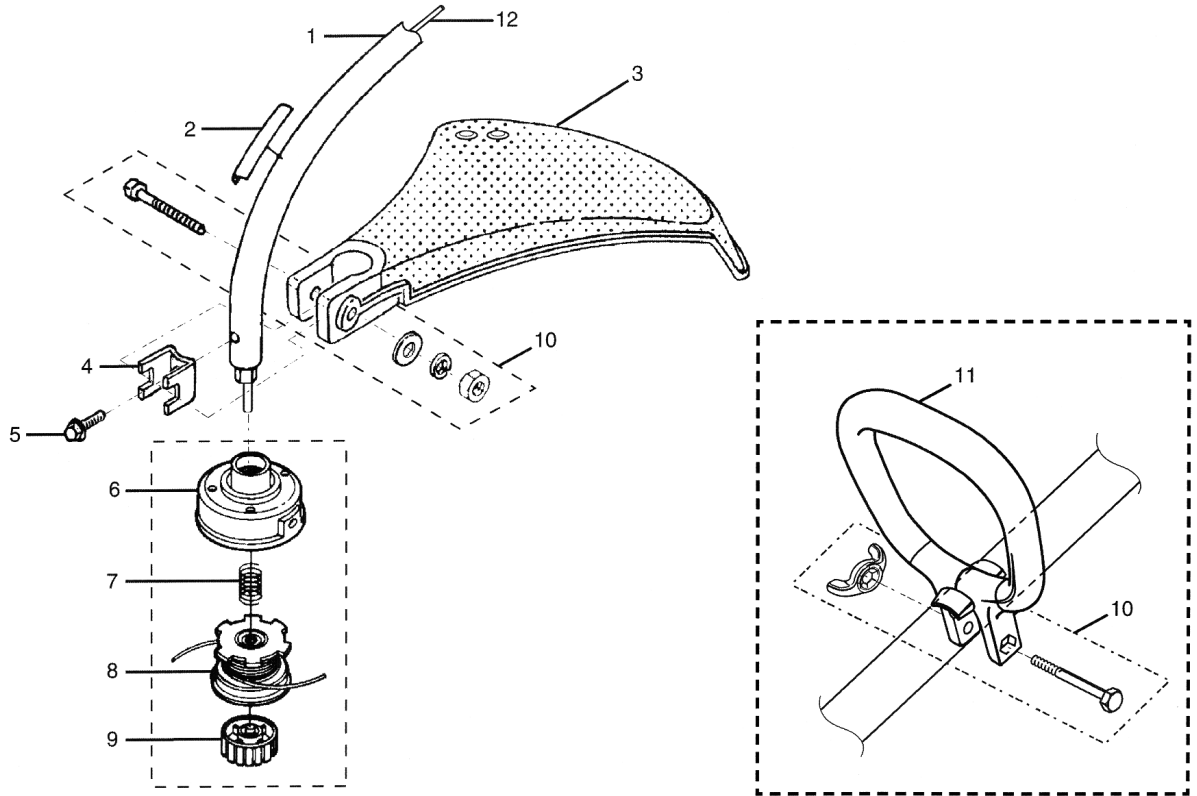

Shaft - Spool & String - Grass Deflector

**RECOMMENDED RETAIL PRICE
W/O TAX * EXW DUISBURG / PARIS**

Homelite®

F 2020 STRING TRIMMER UT 70121

ignition - rotor - starter

Position	Article-no	Description	Qty
1	BM_984532001	IGNITION KIT	1
2	BM_UP04536	ELECTRICAL LEAD	1
3	BM_UP03896	SCREW	2
4	BM_UP04537	ELECTRICAL LEAD	1
5	BM_UP04825	SPARK PLUG	1
6	BM_984633001	REAR COVER ASSEMBLY	1
7	BM_PS00156	HOMELITE DECAL	1
8	BM_UP03900	SCREW	2
9	BM_984531001	ROTOR AND PAWL ASSEMBLY	1
10	BM_UP04241	WASHER	1
11	BM_UP03912	STARTER ROPE 42 IN.	1
12	BM_984533001	STARTER ASSEMBLY	1
13	BM_PA00385	STARTER HOUSING AND EYELET	1
14	BM_UP04276	STARTER GRIP	1
15	BM_UP04271	DRIVE CONNECTOR	1
16	BM_PS06258	INTERLOCK TRIGGER	1
17	BM_UP04247	SCREW	9
18	BM_PS01124	CONTROL HANDLE / RH	1
19	BM_PS06259	TRIGGER	1
20	BM_UP03172	THROTTLE CABLE	1
21	BM_UP03210	SPRING	1
22	BM_UP04197	SWITCH	1
23	BM_PS01125	CONTROL HANDLE / LH	1
24	BM_UP03174	ELECTRICAL LEADS	1
25	BM_UP03917	SPRING & CONTAINER	1
26	BM_UP03012	STARTER PULLEY	1
27	BM_UP06910	SCREW	3
28	BM_UP03406	SCREW	4
29	BM_984289001	DECAL, 113 POWER SOUND	1
30	BM_PS06261	DECAL, ZIP START	1
31	BM_06976	DECAL, CE	1
32	BM_PS06275	DECAL, MODEL	1
33	BM_PS01123	AIR BAFFLE PLATE	1
34	BM_UP04356	MUFFLER GUARD	1
35	BM_UP03897	SCREW	2
36	BM_03646	TORX WRENCH (NOT SHOWN)	1

engine internal

Position	Article-no	Description	Qty
1	BM_UP04308	HEAT DAM GASKET	1
2	BM_PS05699	CYLINDER	1
3	BM_UP06334	MUFFLER GASKET	1
4	BM_UP03916	CARBURETOR GASKET	1
5	BM_UP03857	CYLINDER GASKET	1
6	BM_UP03838	PISTON RING (1-5/16 IN.)	1
7	BM_984544001	PISTON ASSEMBLY KIT	1
8	BM_UP04345	SCREW (12-24 X .660 PAN TORX)	3
9	BM_UP03862	GASKET COVER, C/C	1