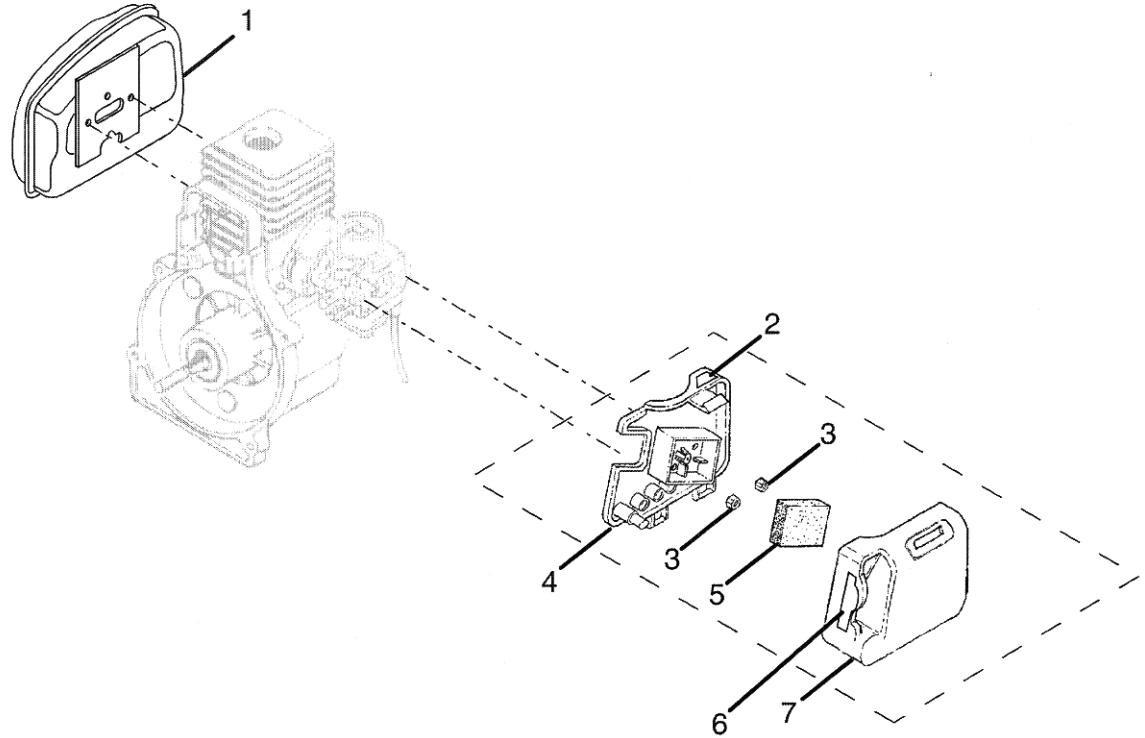

Muffler - Air Cleaner