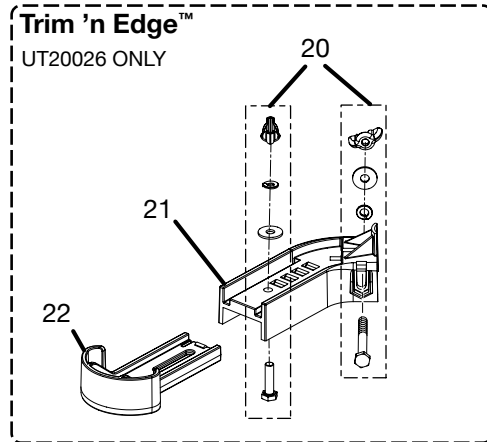

Homelite®

25cc STRING TRIMMERS

REPAIR SHEET

TrimLite™ – UT20006

Trim 'n Edge™ – UT20026

EZ Reach™ – UT20046

HOMELITE 25cc STRING TRIMMER – MODEL NOS. UT20006, UT20026, AND UT20046

FIGURE A

HOMELITE 25cc STRING TRIMMER – MODEL NOS. UT20006, UT20026, AND UT20046

REPLACEMENT PARTS
FIGURE A

PARTS LIST

KEY NO.	PART NUMBER	DESCRIPTION	QTY.	KEY NO.	PART NUMBER	DESCRIPTION	QTY.
1	940299605	STARTING INSTRUCTION DECAL	1	14	308052001	GRASS DEFLECTOR ASSEMBLY (UT20006 AND UT20026)	1
2	000998229	CURVED SHAFT ASSEMBLY (INC. KEY NO. 16) (Trimlite™ & Trim 'n Edge™ ONLY)	1		308454001	GRASS SHIELD ASSEMBLY (UT20046)	1
3	638001001	CLAMP (Trimlite™ & Trim 'n Edge™ ONLY).....	1	15	940230129	DECAL, WARNING/STARTING BOOM	1
4	660647001	* SCREW (10-32 x 3/8 in.) (Trimlite™ & Trim 'n Edge™ ONLY)	1	16	940054123	DECAL, TRIMLITE LOGO	1
5	308042002	SPOOL RETAINER (RH) (Trimlite™ & Trim 'n Edge™ ONLY)	1		940054122	DECAL, TRIM 'N EDGE	
6	678022001	COMPRESSION SPRING	1		940054121	DECAL, EASY REACH	
7	308044002	SPOOL W/LINE.....	1	17	940299602	DECAL, PRIMER	1
8	518327001	TRIGGER	1	18	940299606	DECAL, CHOKE.....	1
9	660674001	* SCREW (10-14 x 7/8 in. TRUSS HD.)	4	19	940299603	DECAL, HOMELITE	1
10	000998227	HANDLE GRIP ASSEMBLY	1	20	120642001	FASTENER PARTS KIT (Trim 'n Edge™ ONLY)...	1
11	638012002	BOOM CLAMP	1	21	518014001	EDGER BASE (Trim 'n Edge™ ONLY)	1
12	518030001	FRONT HANDLE.....	1	22	518015001	EDGER GUIDE (Trim 'n Edge™ ONLY).....	1
13	120650001	FASTENER PARTS KIT	1	23	000998230	COMPLETE STRING HEAD (.080 in.) (INC. KEY NOS. 5, 6, AND 7).....	1