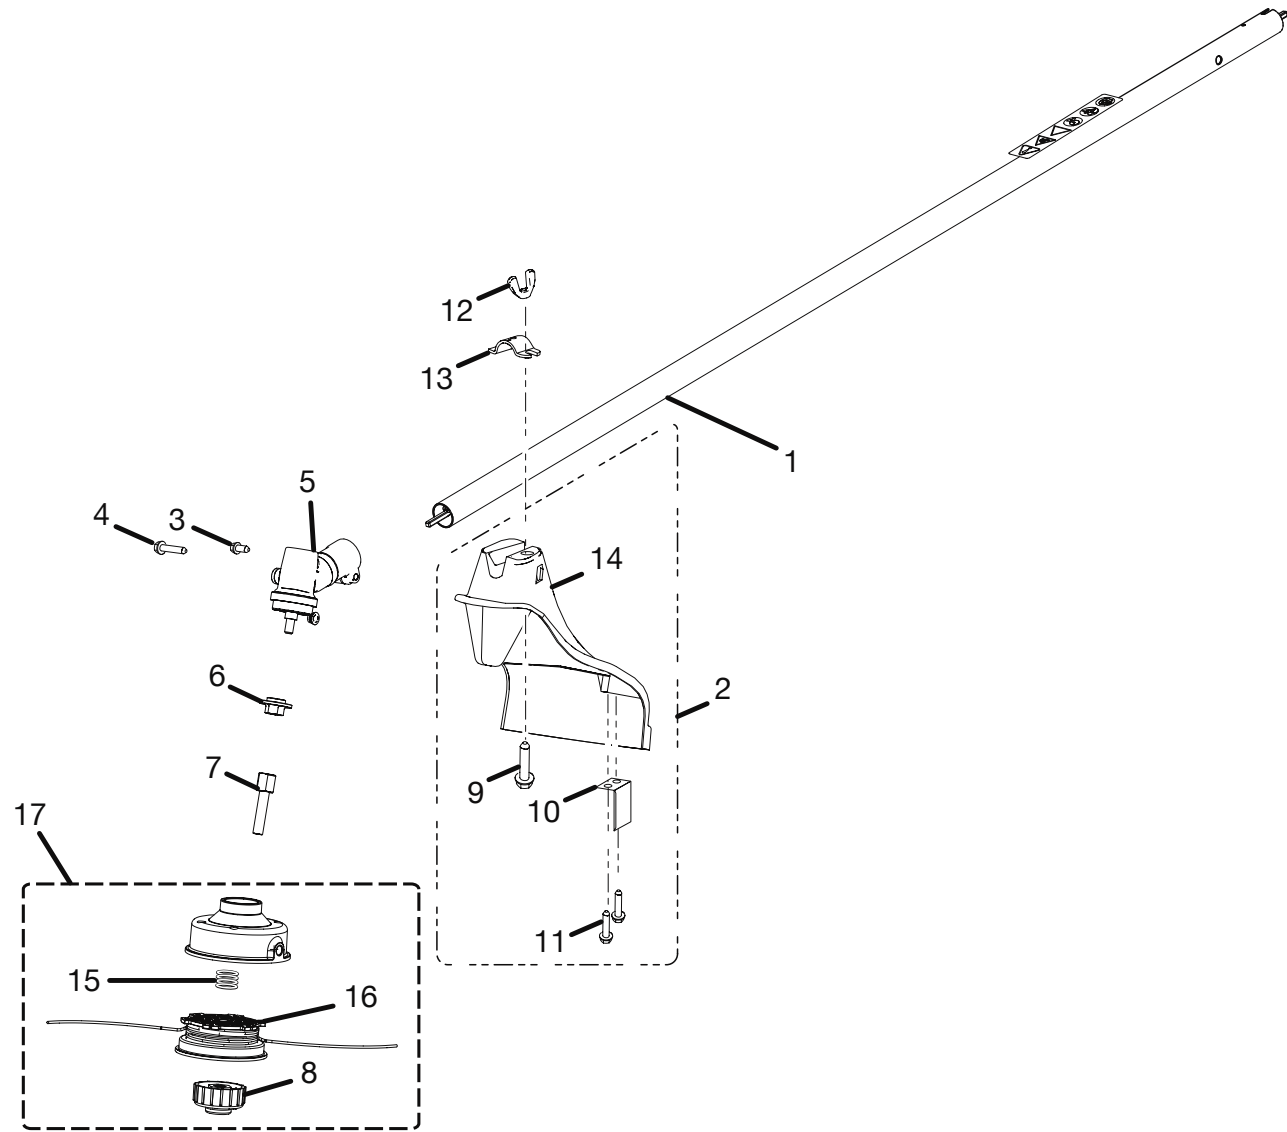

FIGURE C

**REPLACEMENT PARTS
FIGURE C**

PARTS LIST

KEY NO.	PART NUMBER	DESCRIPTION	QTY.
1	000998228	STRAIGHT SHAFT ASSEMBLY (INC. LABEL)	1
2	308454001	GRASS SHIELD ASSEMBLY (INC. HARDWARE)	1
3	660641001	* SCREW (10-24 x 5/8 in.)	1
4	660642001	* SCREW (1/4-20 x 1-1/4 in.).....	1
5	308053004	GEAR HEAD.....	1
6	678011002	WASHER.....	1
7	678019002	SHAFT ADAPTER	1
8	308042003	SPOOL RETAINER (LH)	1
9	660857001	SCREW, SQUARE HEAD	1
10	638020001	CUT OFF BLADE	1
11	660675001	SCREW	2
12	678246001	WING NUT	1
13	638225001	SHIELD CLAMP	1
14	518328001	GRASS SHIELD	1
15	678022001	SPRING.....	1
16	308044002	SPOOL & STRING (.080 in.).....	1
17	000998230	COMPLETE STRING HEAD (.080 in.) (INC. KEY NOS. 8, 15, AND 16)	1

* STANDARD HARDWARE ITEM – MAY BE PURCHASED LOCALLY

[Order Homelite Trimmer Parts on eBay](#)