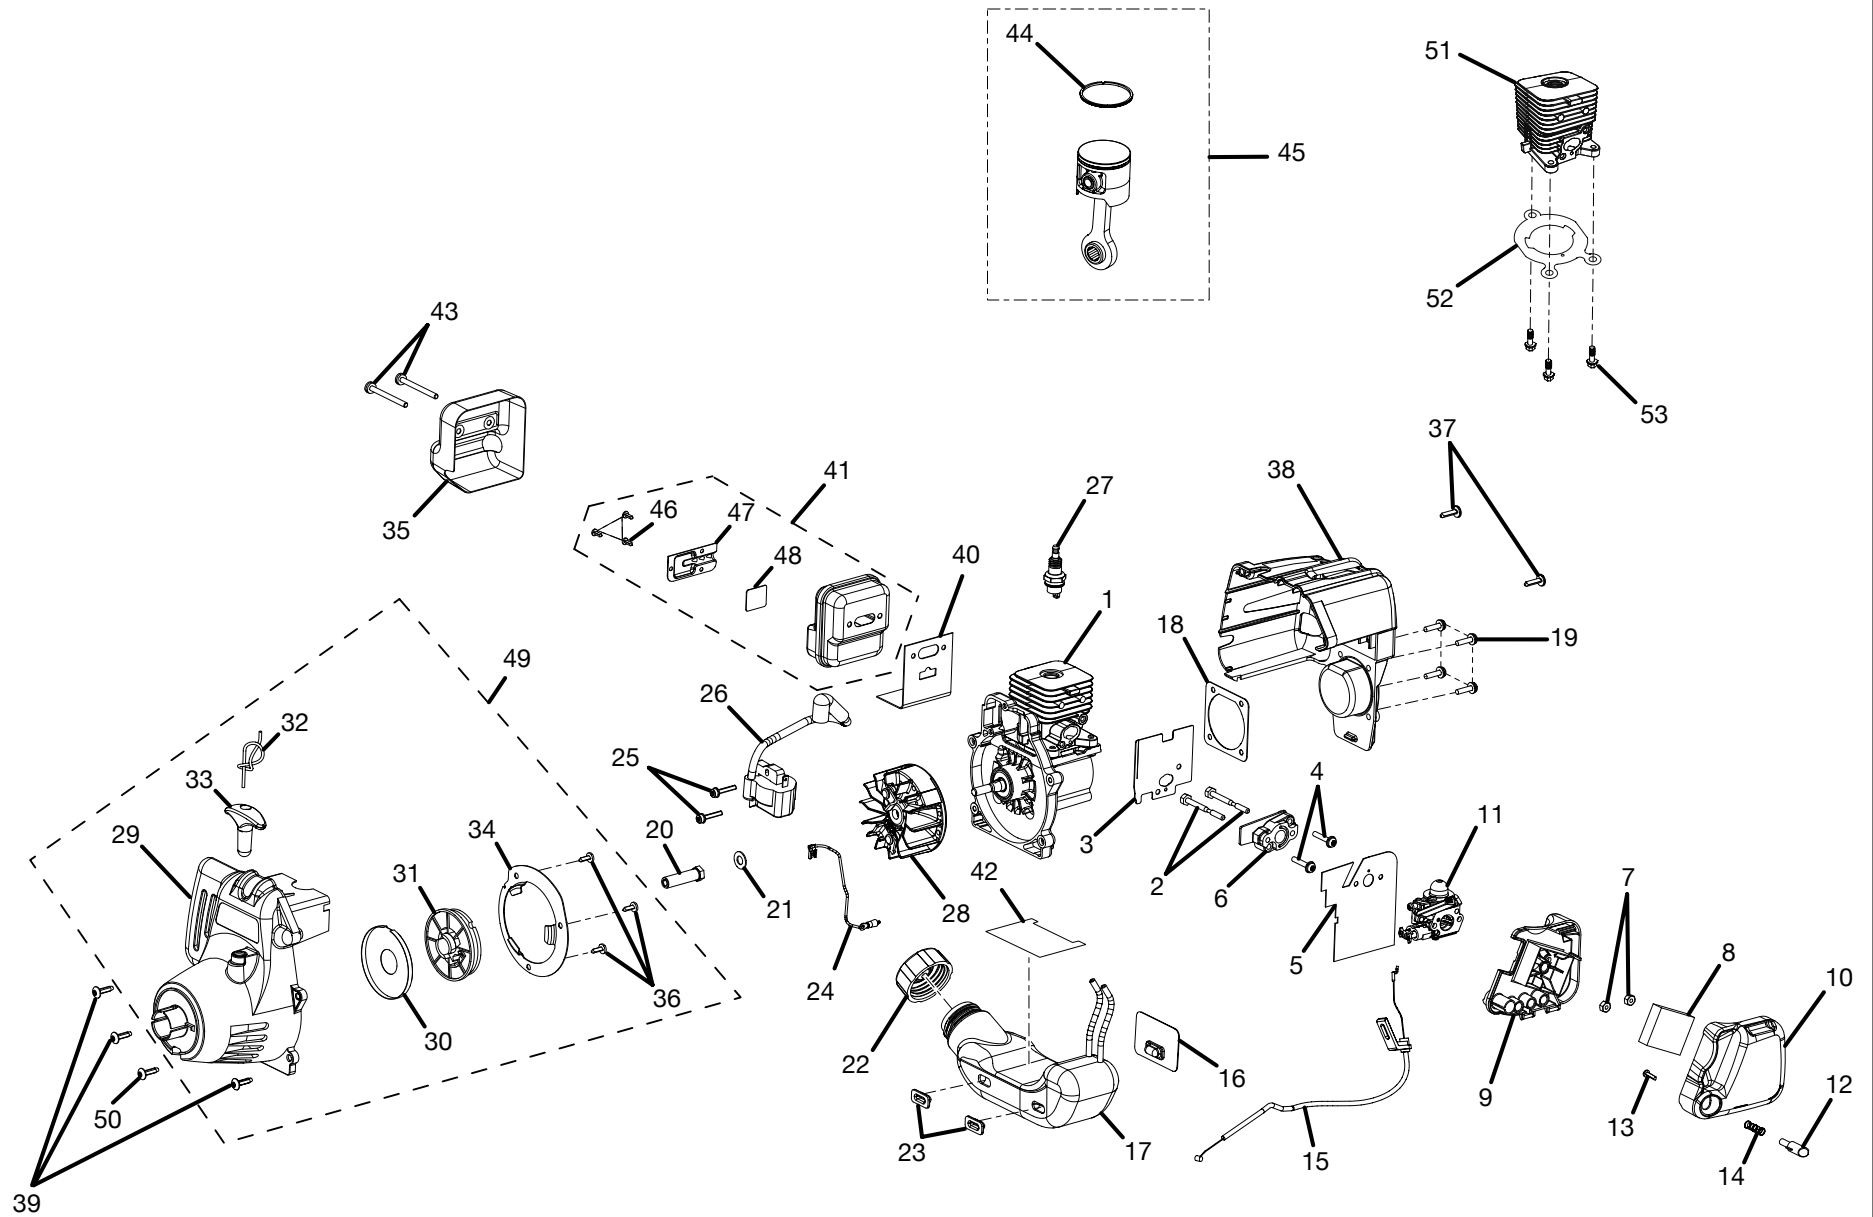

HOMELITE 25cc STRING TRIMMER – MODEL NOS. UT20006, UT20026, AND UT20046

FIGURE B

HOMELITE 25cc STRING TRIMMER – MODEL NOS. UT20006, UT20026, AND UT20046

REPLACEMENT PARTS – FIGURE B

KEY NO.	PART NUMBER	DESCRIPTION	QTY.	KEY NO.	PART NUMBER	DESCRIPTION	QTY.
1	308455001	SHORT BLOCK ASSEMBLY (EXTERNAL GASKETS NOT INCLUDED).....	1	29	300753003	STARTER HOUSING ASSEMBLY.....	1
2	660661001	CARBURETOR BOLTS.....	2	30	638033001	SPRING AND CONTAINER.....	1
3	900994008	INTAKE GASKET.....	1	31	518098001	STARTER PULLEY.....	1
4	660662001	* SCREW (10-24 X 1-1/16 in. PAN HD.).....	2	32	900849002	STARTER ROPE.....	1
5	900740001	CARBURETOR GASKET.....	1	33	511731001	STARTER GRIP.....	1
6	518070001	HEAT DAM.....	1	34	638032001	BAFFLE.....	1
7	678027001	* LOCK NUT (10-24).....	2	35	638094001	HEAT SHIELD.....	1
8	900952001	AIR FILTER.....	1	36	660694001	* SCREW (8-16 X 1/2 in. THREAD FORMING).....	3
9	518094001	AIR FILTER BOX.....	1	37	660629001	* SCREW (10-14 X 3/4 in. THREAD FORMING).....	2
10	518096001	AIR BOX COVER.....	1	38	518106001	REAR HOUSING.....	1
11	308054003	CABURETOR ASSEMBLY.....	1	39	660630002	* SCREW (10-24 X 3/4 in. TRUSS HD.).....	3
12	518105001	BUTTON SWITCH.....	1	40	900994006	MUFFLER GASKET.....	1
13	T660619001	SCREW, (6-19 X 1/2 in. T.F.).....	1	41	308092008	CATALYTIC MUFFLER ASSEMBLY (INCL. KEY NO. 50 THRU 52).....	1
14	678032002	COMPRESSION SPRING.....	1	42	900999002	GASKET.....	1
15	308055002	THROTTLE CABLE W/HANGER.....	1	43	660638003	* SCREW (10-24 X 2-3/16 in. TORX HD.).....	2
16	570549001	BUMPER.....	1	44	678138003	PISTON RING.....	1
17	308181004	FUEL TANK (INC. KEY NO. 22).....	1	45	308457001	PISTON ASSEMBLY (INCLUDES KEY NO. 44).....	1
18	900954001	CRANK CASE COVER GASKET.....	1	46	660870001	* SCREW (6-20 X 1/4 in. PAN HD.).....	3
19	660638004	* SCREW (10-24 X 3/4 in. PAN HD. TORX W/LW).....	4	47	638044001	OUTLET TUBE.....	1
20	638092001	DRIVE CONNECTOR.....	1	48	638268001	SCREEN.....	1
21	631049001	FLAT WASHER.....	1	49	300753005	COMPLETE STARTER ASSEMBLY.....	1
22	300758006	FUEL CAP ASSEMBLY.....	1	50	660616001	* SCREW (10-24 X 7/8 in. TORX HD.).....	1
23	570256001	BUMPER.....	2	51	640070002	CYLINDER.....	1
24	290218001	LEAD W/TERMINALS.....	1	52	900953001	CYLINDER GASKET.....	1
25	660660001	* SCREW (8-32 X 1 in. THREAD FORMING).....	2	53	660342002	SCREW (M5 X 20 mm).....	3
26	308064001	IGNITION MODULE.....	1		983000857	OPERATOR'S MANUAL	
27	870170001	SPARK PLUG (CHAMPION RCJ4).....	1		983000857R	REPAIR SHEET (REV:03)	
28	300952002	ROTOR AND PAWL ASSEMBLY.....	1		05-03-06		

* STANDARD HARDWARE ITEM – MAY BE PURCHASED LOCALLY

[Order Homelite Trimmer Parts on eBay](https://www.ebay.com)