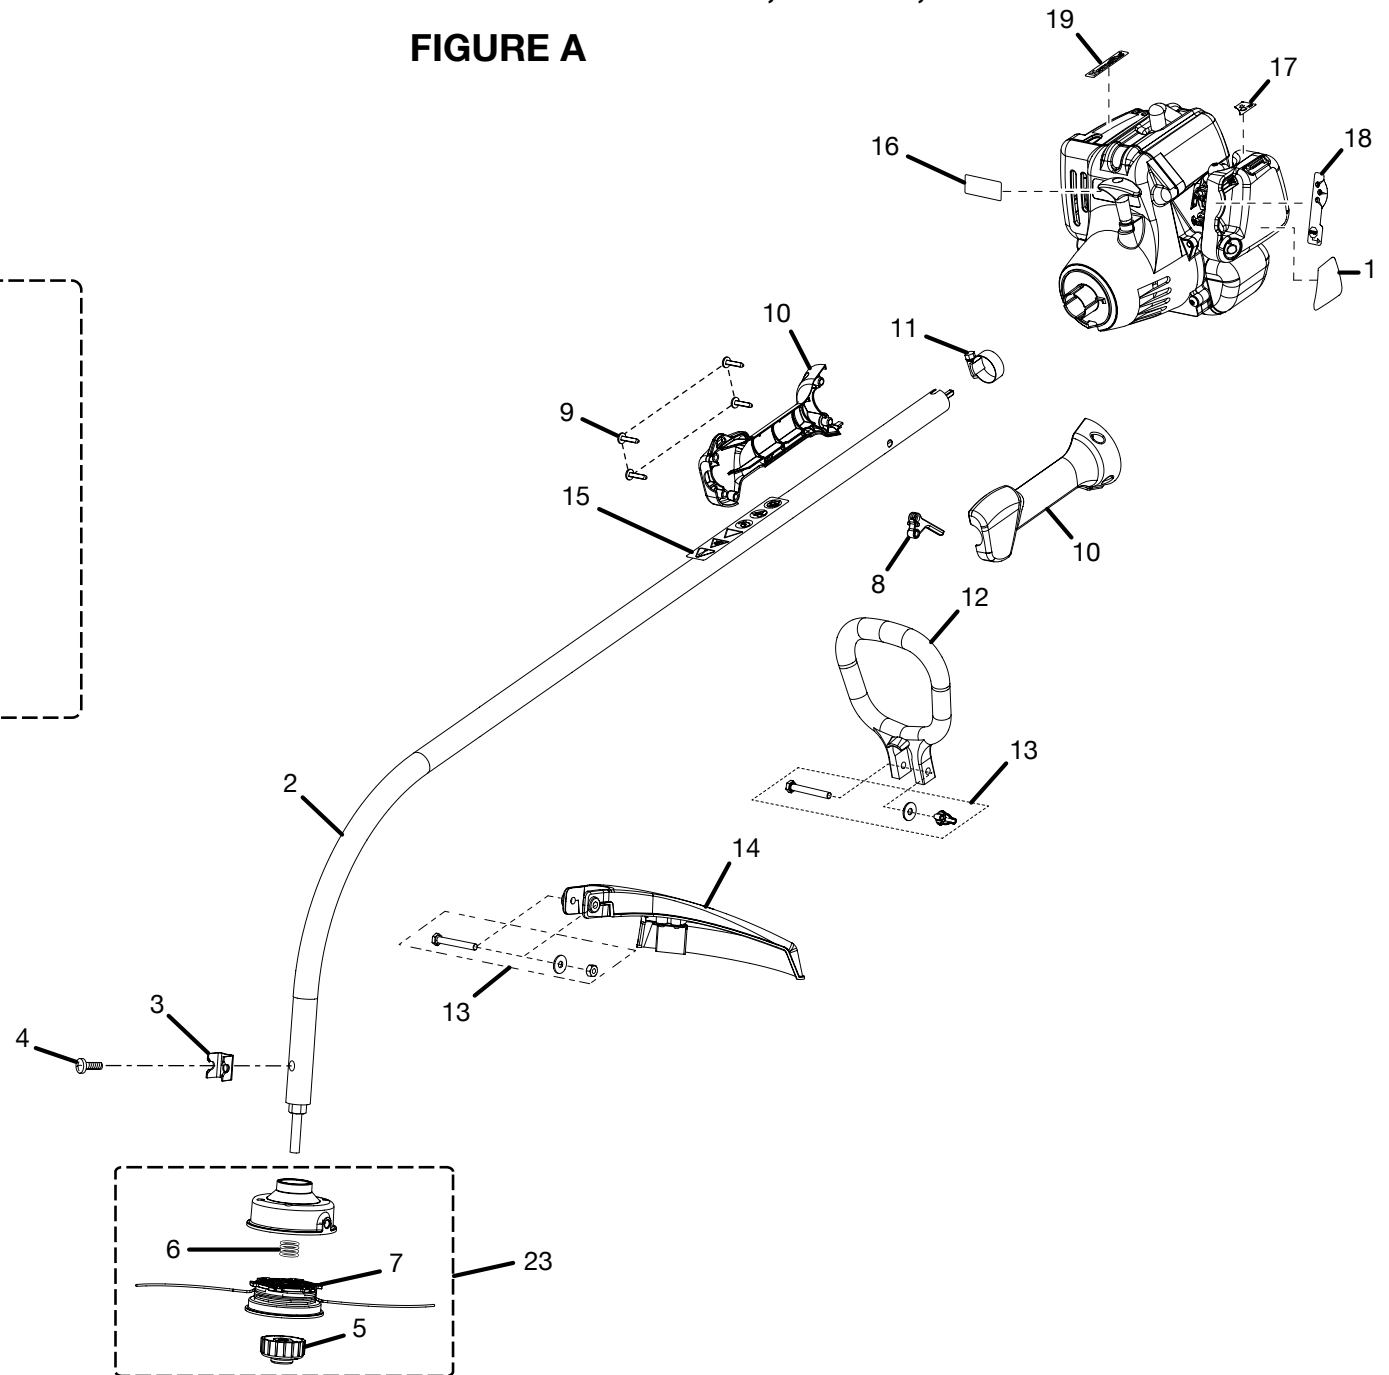

HOMELITE 25cc STRING TRIMMER – MODEL NOS. UT20006, UT20026, AND UT20046

REPLACEMENT PARTS
FIGURE A

PARTS LIST

KEY NO.	PART NUMBER	DESCRIPTION	QTY.	KEY NO.	PART NUMBER	DESCRIPTION	QTY.
1	940299605	STARTING INSTRUCTION DECAL	1	14	308052001	GRASS DEFLECTOR ASSEMBLY (UT20006 AND UT20026)	1
2	000998229	CURVED SHAFT ASSEMBLY (INC. KEY NO. 16) (Trimlite™ & Trim 'n Edge™ ONLY)	1		308454001	GRASS SHIELD ASSEMBLY (UT20046)	1
3	638001001	CLAMP (Trimlite™ & Trim 'n Edge™ ONLY).....	1	15	940230129	DECAL, WARNING/STARTING BOOM	1
4	660647001	* SCREW (10-32 x 3/8 in.) (Trimlite™ & Trim 'n Edge™ ONLY)	1	16	940054123	DECAL, TRIMLITE LOGO	1
5	308042002	SPOOL RETAINER (RH) (Trimlite™ & Trim 'n Edge™ ONLY)	1		940054122	DECAL, TRIM 'N EDGE	
6	678022001	COMPRESSION SPRING	1		940054121	DECAL, EASY REACH	
7	308044002	SPOOL W/LINE.....	1	17	940299602	DECAL, PRIMER	1
8	518327001	TRIGGER	1	18	940299606	DECAL, CHOKE.....	1
9	660674001	* SCREW (10-14 x 7/8 in. TRUSS HD.)	4	19	940299603	DECAL, HOMELITE	1
10	000998227	HANDLE GRIP ASSEMBLY	1	20	120642001	FASTENER PARTS KIT (Trim 'n Edge™ ONLY)...	1
11	638012002	BOOM CLAMP	1	21	518014001	EDGER BASE (Trim 'n Edge™ ONLY)	1
12	518030001	FRONT HANDLE.....	1	22	518015001	EDGER GUIDE (Trim 'n Edge™ ONLY).....	1
13	120650001	FASTENER PARTS KIT	1	23	000998230	COMPLETE STRING HEAD (.080 in.) (INC. KEY NOS. 5, 6, AND 7).....	1