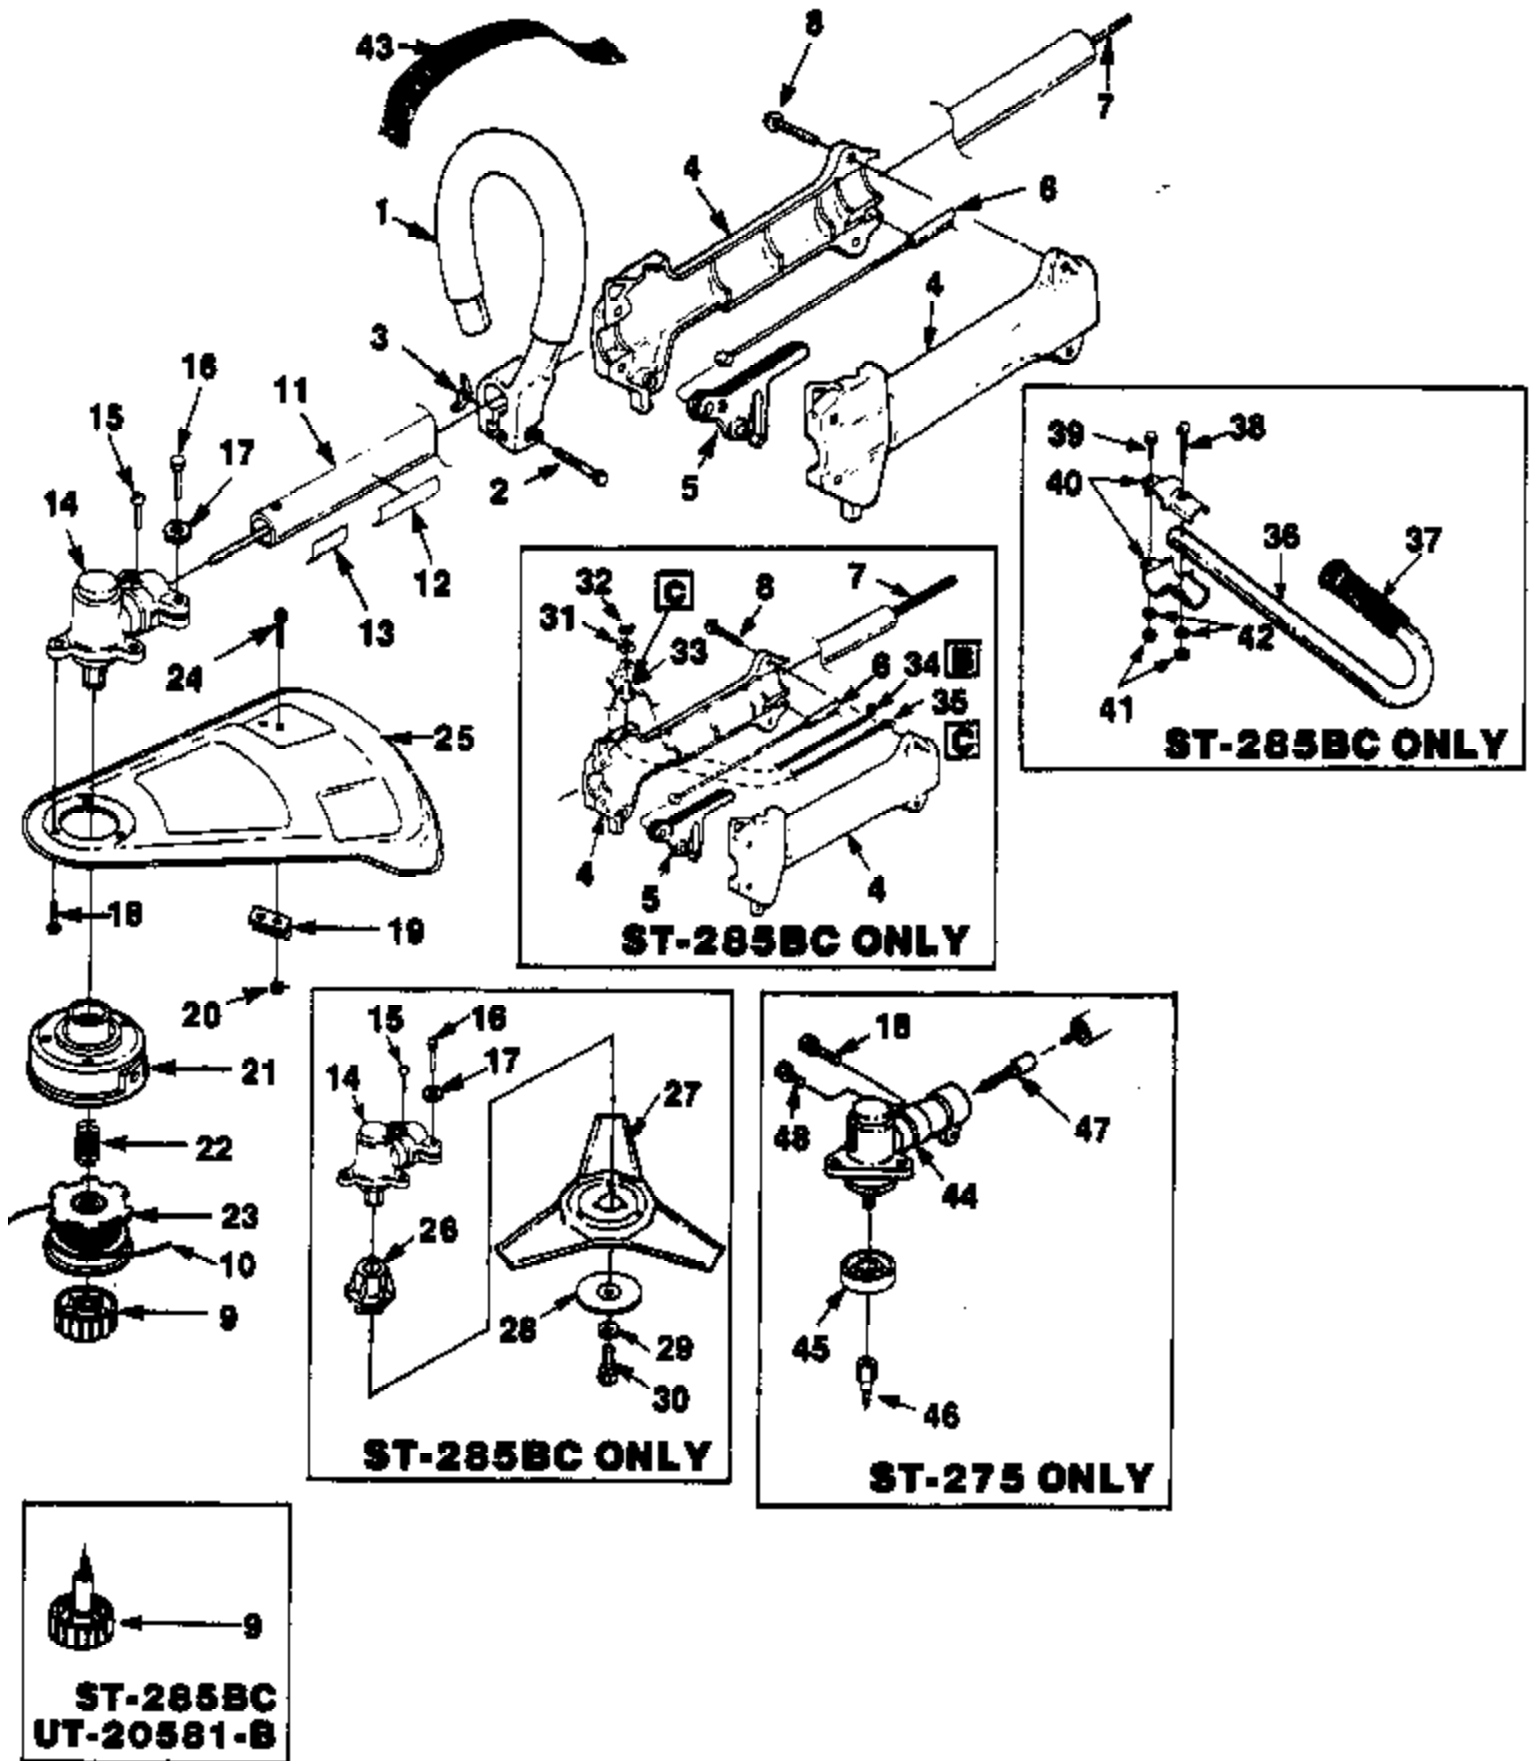

Ref #	Part Number	Qty	Description
00063	00063	1	Holding tool
18453	18453	1	Grease, Multi-Purpose
17789	17789	1	Carburetor Repair Tool
23488C	23488C	1	Thread Locking Compound
24306	24306	1	Shim (.125") (3.17 mm)
A-04191	A04191	1	Grass Anti Wrap Kit ST-145, ST-155, ST-175, ST-175C, ST-175BC, HGT, GST
JA313164	JA313164	1	Ignition Test Spark Plug
9477299	9477299	1	Rubber Tubing (10 ft.) (3.05 m)
98052-A	98052A	1	Starter Rope (250 ft. Reel) (76 m)
2498201	2498201	1	Torx Drive Bit T25
24982-03	2498203	1	Torx Bit (for clutch drum) T25