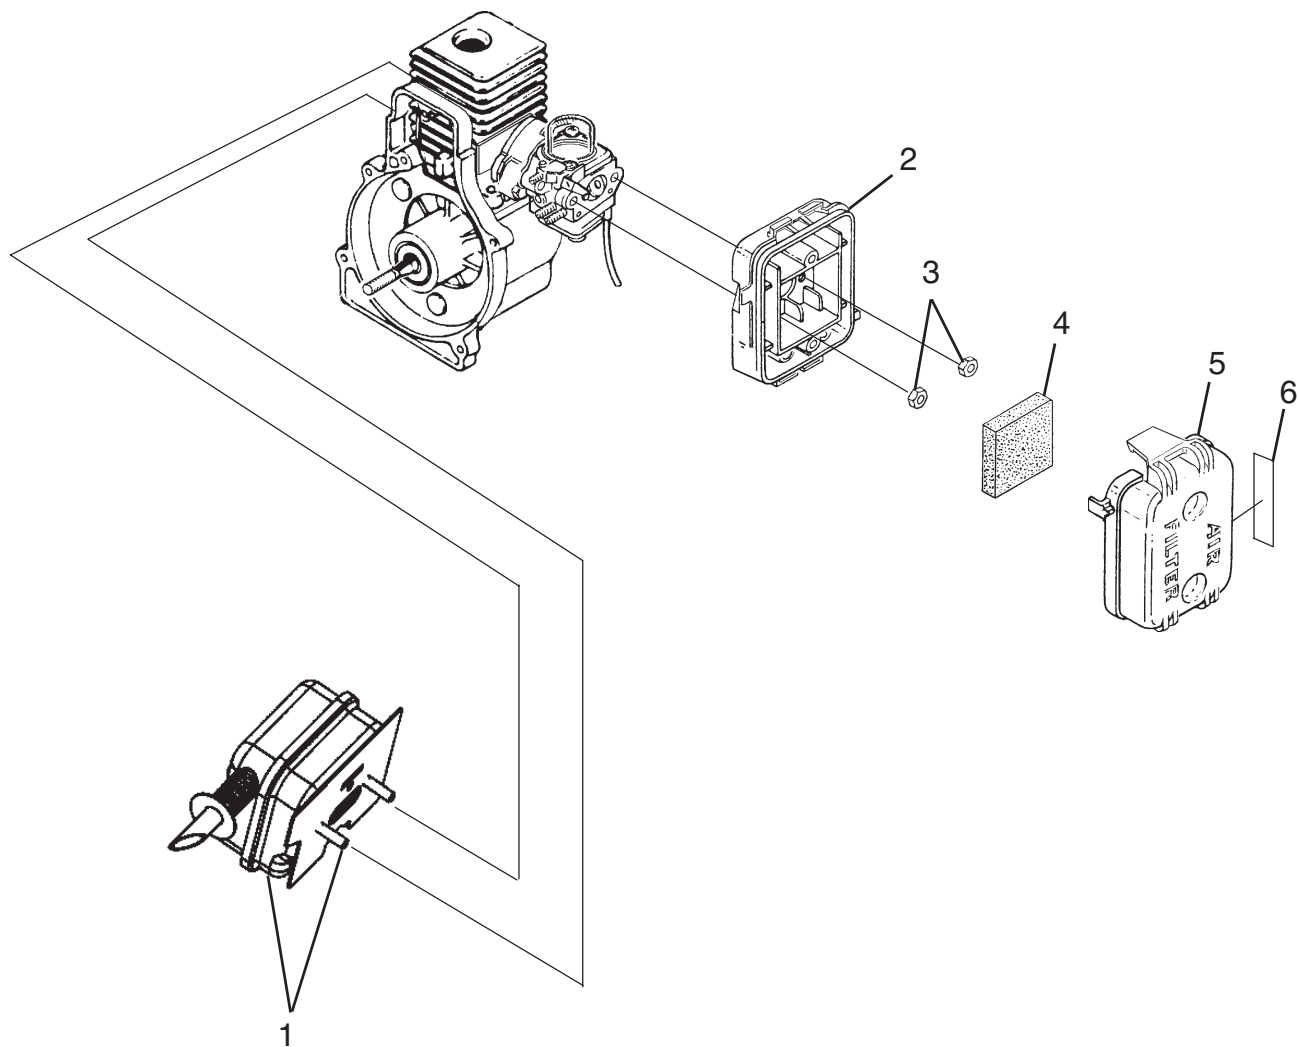

HOMELITE BLOWER - MODEL NUMBER UT08934

MUFFLER AND AIR CLEANER

PARTS LIST

KEY NO.	PART NO.	DESCRIPTION	QTY.	KEY NO.	PART NO.	DESCRIPTION	QTY.
1	983895001	MUFFLER COMPLETE	1	4	98760	AIR FILTER.....	1
2	09217	AIR FILTER BOX	1	5	09218	AIR FILTER COVER.....	1
3	81208	* HEX NUT (10-24)	2	6	983904001	CHOKE DECAL.....	1

*STANDARD HARDWARE ITEM – MAY BE PURCHASED LOCALLY