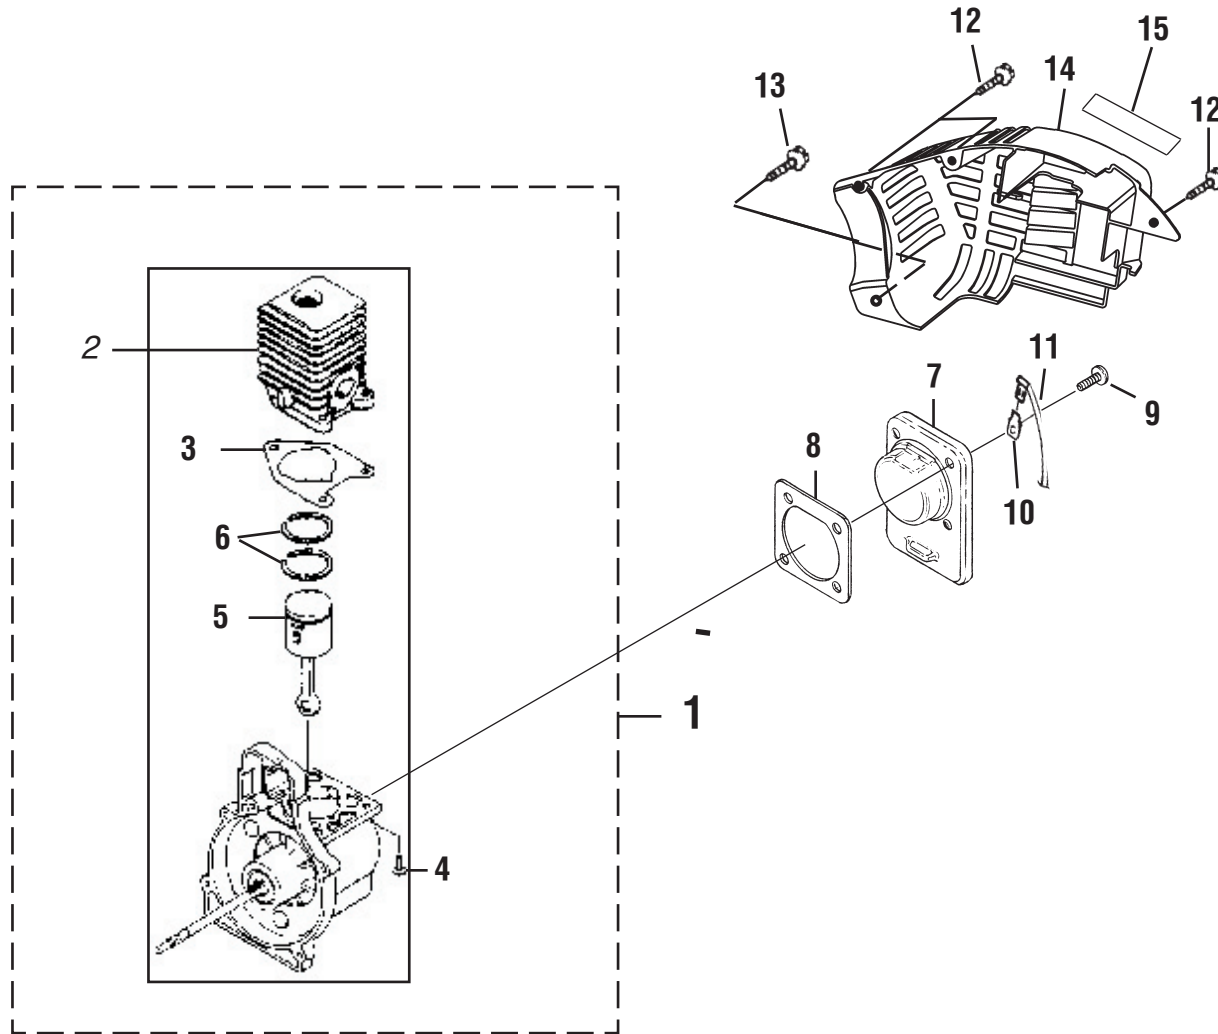

HOMELITE

BLOWER

MODEL NO. UT08934
REPAIR SHEET

HOMELITE BLOWER - MODEL NUMBER UT08934

INTERNAL ENGINE

PARTS LIST

KEY NO.	PART NO.	DESCRIPTION	QTY.	KEY NO.	PART NO.	DESCRIPTION	QTY.
1	983928001	SHORT BLOCK (30cc).....	1	9	PS01565	* SCREW (10-24 x 9/16 in. PAN HD.).....	4
2	985524002	30cc CYLINDER	1	10	02851	MALE TAB.....	1
3	985259001	CYLINDER GASKET	1	11	A07238	LEAD-GROUND TO HANDLE.....	1
4	PS02807	* SCREW (12-24 x 3/4 in. TORX PAN HD.)	3	12	82376	* SCREW (#8 x 1/2 in. PAN HD.)	3
5	984543001	30cc PISTON AND ROD	1	13	82563	* SCREW (#10 x 3/4 in. TORX TRUSS HD.).....	1
6	985607001	PISTON RING	2	14	PS06314	SHROUD.....	1
7	PS02130	CRANKCASE COVER.....	1	15	983924001	ZIP START DECAL.....	1
8	06443A	CRANKCASE GASKET	1				

***STANDARD HARDWARE ITEM – MAY BE PURCHASED LOCALLY**

HOMELITE BLOWER - MODEL NUMBER UT08934

IGNITION AND ROTOR

PARTS LIST

KEY NO.	PART NO.	DESCRIPTION	QTY.	KEY NO.	PART NO.	DESCRIPTION	QTY.
1	985122001	IGNITION KIT WITH MODULE.....	1	4	984521001	ROTOR AND STARTER PAWLS	1
2	PS02227	SPARK PLUG.....	1	5	95479A	FLAT WASHER.....	1
3	82540	* SCREW (8-32 x 1 in. TORX PAN HD.)	2	6	PS03566	FAN SPACER	1

*STANDARD HARDWARE ITEM – MAY BE PURCHASED LOCALLY

HOMELITE BLOWER - MODEL NUMBER UT08934

CARBURETOR AND FUEL TANK

PARTS LIST

KEY NO.	PART NO.	DESCRIPTION	QTY.	KEY NO.	PART NO.	DESCRIPTION	QTY.
1	984907001	FUEL TANK KIT.....	1	8	983925001	CARBURETOR GASKET	1
2	A09116	FUEL TANK CAP.....	1	9	00775A	HEAT DAM GASKET	1
3	08684	HEAT SHIELD	1	10	04474	* SCREW (10-24 x 1 in. HEX HD.).....	2
4	98792	RUBBER BUMPER	3	11	98768A	HEAT DAM	1
5	985232001	CARBURETOR KIT	1	12	093221	* SCREW (10-24 x 1.110 in. PAN HD.).....	2
6	985304001	INLINE FUEL FITTING	1	13	985077001	FUEL FILTER KIT	1
7	0143912	RUBBER TUBBING (3 in.).....	1				