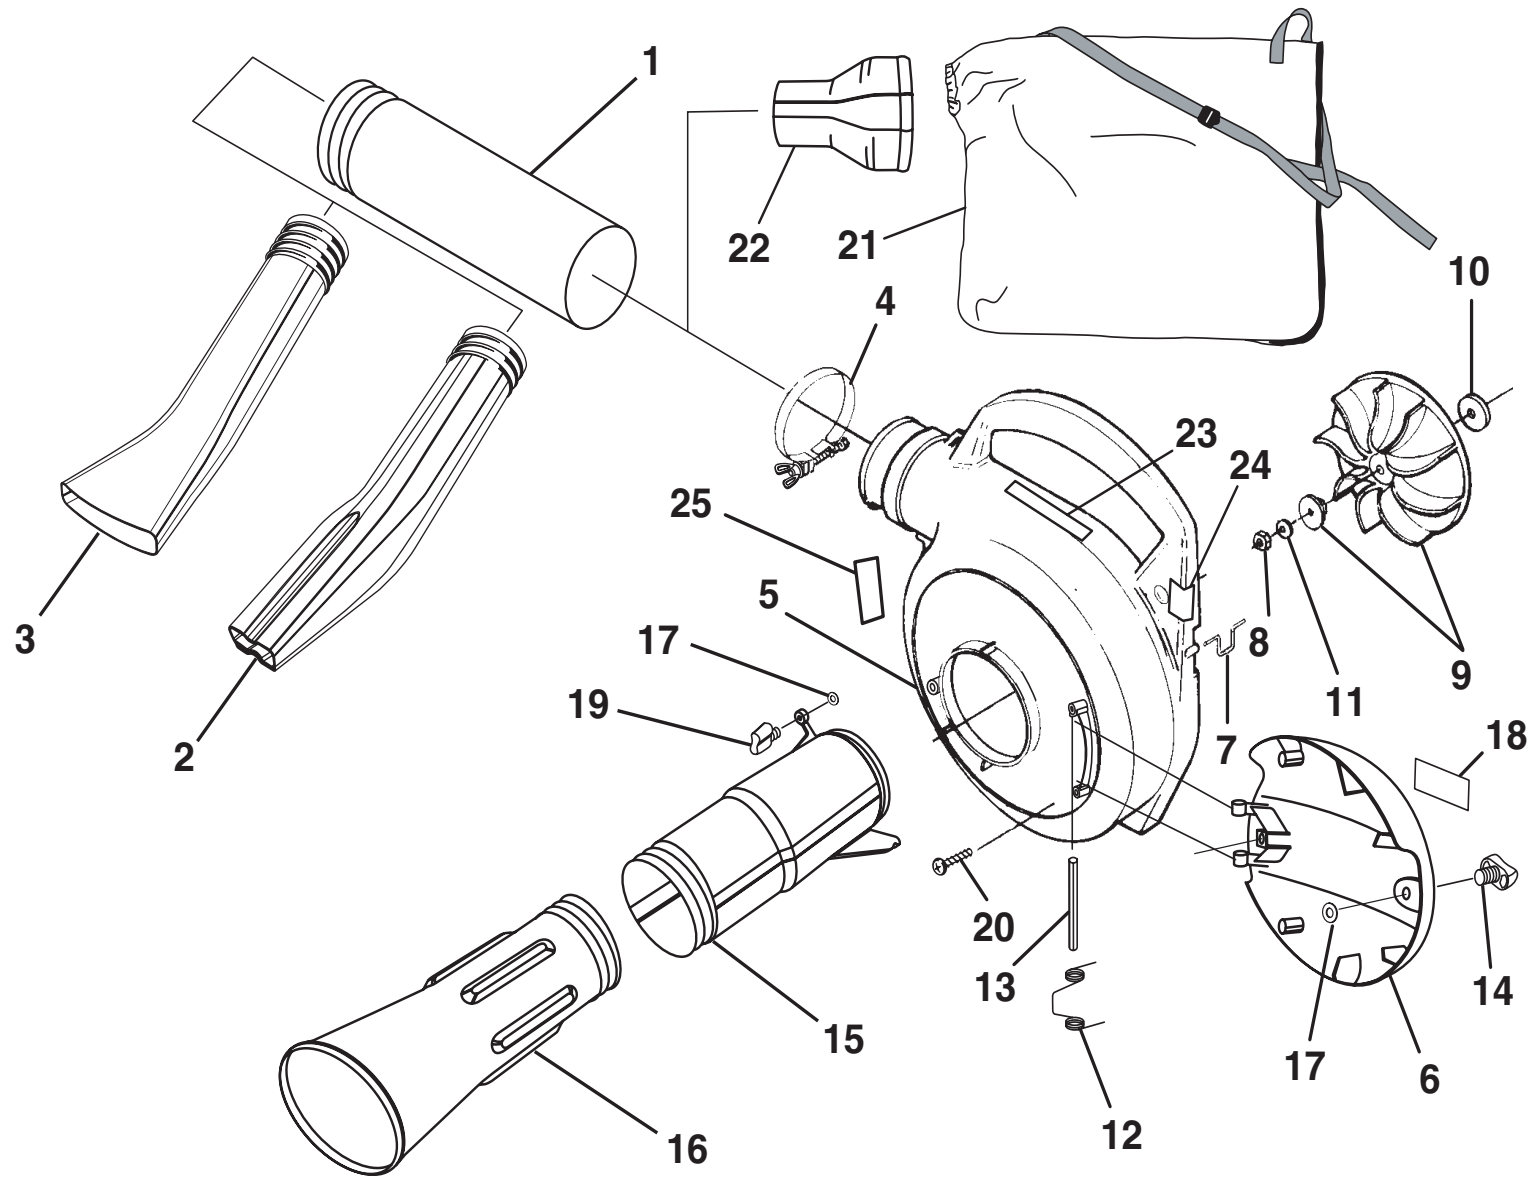

HOMELITE BLOWER - MODEL NUMBER UT08934

VOLUTE, FAN AND TUBES

PARTS LIST

KEY NO.	PART NO.	DESCRIPTION	QTY.	KEY NO.	PART NO.	DESCRIPTION	QTY.
1	983916001	UPPER TUBE.....	1	14	983898002	BLOWER KNOB.....	1
2	983913001	SWEEPER NOZZLE.....	1	15	983915001	UPPER VACUME TUBE.....	1
3	00373A	LOWER NOZZLE	1	16	08202	LOWER VACUME TUBE.....	1
4	983906001	CLAMP WITH FASTENERS	1	17	983905001	RETAINER.....	2
5	983857002	OUTER VOLUTE HOUSING.....	1	18	985201001	DOOR VAC ATTACK DECAL.....	1
6	983861001	DOOR	1	19	983898001	BLOWER KNOB.....	1
7	00398	WIRE LOOP	1	20	82541	* SCREW (10 x 1/2 in. TORX TRUSS HD.).....	2
8	81124A	* HEX NUT (3/8-24)	1	21	983914001	LEAF BAG.....	1
9	984911001	BLOWER FAN KIT.....	1	22	983917001	VACUUM BAG TUBE.....	1
10	03165	FLAT WASHER.....	1	23	983901001	WARNING DECAL	1
11	03163	BELLVILLE WASHER (3/8).....	1	24	983903001	OUTER VOLUTE DECAL	1
12	983863001	DOOR HINGE SPRING	1	25	983912001	FAN INTAKE DECAL	1
13	983862001	DOOR HINGE SHAFT	1		983000-256	OPERATOR'S MANUAL	
					983000-256R	REPAIR SHEET (REV:00)	
					11/05/2004		

*STANDARD HARDWARE ITEM – MAY BE PURCHASED LOCALLY