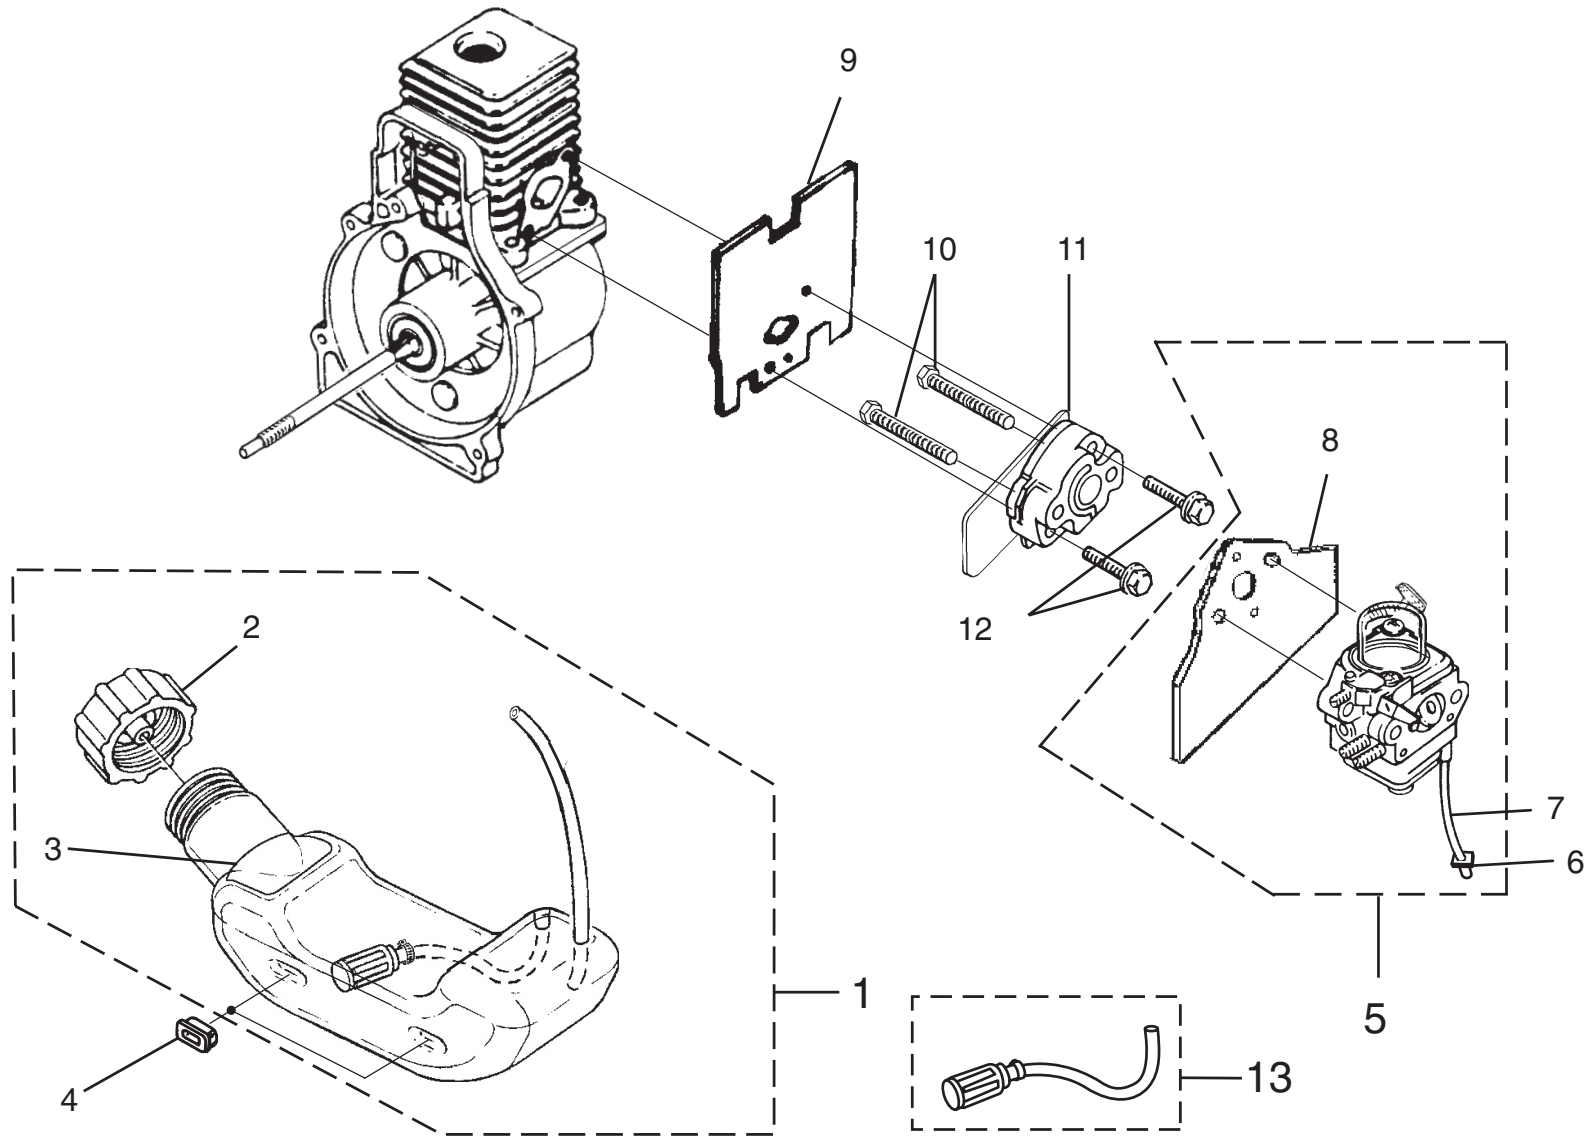

HOMELITE

BLOWER

MODEL NO. UT08934
REPAIR SHEET

HOMELITE BLOWER - MODEL NUMBER UT08934

INTERNAL ENGINE

PARTS LIST

KEY NO.	PART NO.	DESCRIPTION	QTY.	KEY NO.	PART NO.	DESCRIPTION	QTY.
1	983928001	SHORT BLOCK (30cc).....	1	9	PS01565	* SCREW (10-24 x 9/16 in. PAN HD.).....	4
2	985524002	30cc CYLINDER	1	10	02851	MALE TAB.....	1
3	985259001	CYLINDER GASKET	1	11	A07238	LEAD-GROUND TO HANDLE.....	1
4	PS02807	* SCREW (12-24 x 3/4 in. TORX PAN HD.)	3	12	82376	* SCREW (#8 x 1/2 in. PAN HD.)	3
5	984543001	30cc PISTON AND ROD	1	13	82563	* SCREW (#10 x 3/4 in. TORX TRUSS HD.).....	1
6	985607001	PISTON RING	2	14	PS06314	SHROUD.....	1
7	PS02130	CRANKCASE COVER.....	1	15	983924001	ZIP START DECAL.....	1
8	06443A	CRANKCASE GASKET	1				

***STANDARD HARDWARE ITEM – MAY BE PURCHASED LOCALLY**

HOMELITE BLOWER - MODEL NUMBER UT08934

IGNITION AND ROTOR

PARTS LIST

KEY NO.	PART NO.	DESCRIPTION	QTY.	KEY NO.	PART NO.	DESCRIPTION	QTY.
1	985122001	IGNITION KIT WITH MODULE.....	1	4	984521001	ROTOR AND STARTER PAWLS	1
2	PS02227	SPARK PLUG.....	1	5	95479A	FLAT WASHER.....	1
3	82540	* SCREW (8-32 x 1 in. TORX PAN HD.)	2	6	PS03566	FAN SPACER	1

*STANDARD HARDWARE ITEM – MAY BE PURCHASED LOCALLY

HOMELITE BLOWER - MODEL NUMBER UT08934

CARBURETOR AND FUEL TANK

PARTS LIST

KEY NO.	PART NO.	DESCRIPTION	QTY.	KEY NO.	PART NO.	DESCRIPTION	QTY.
1	984907001	FUEL TANK KIT.....	1	8	983925001	CARBURETOR GASKET	1
2	A09116	FUEL TANK CAP.....	1	9	00775A	HEAT DAM GASKET	1
3	08684	HEAT SHIELD	1	10	04474	* SCREW (10-24 x 1 in. HEX HD.).....	2
4	98792	RUBBER BUMPER	3	11	98768A	HEAT DAM	1
5	985232001	CARBURETOR KIT	1	12	093221	* SCREW (10-24 x 1.110 in. PAN HD.).....	2
6	985304001	INLINE FUEL FITTING	1	13	985077001	FUEL FILTER KIT	1
7	0143912	RUBBER TUBBING (3 in.).....	1				