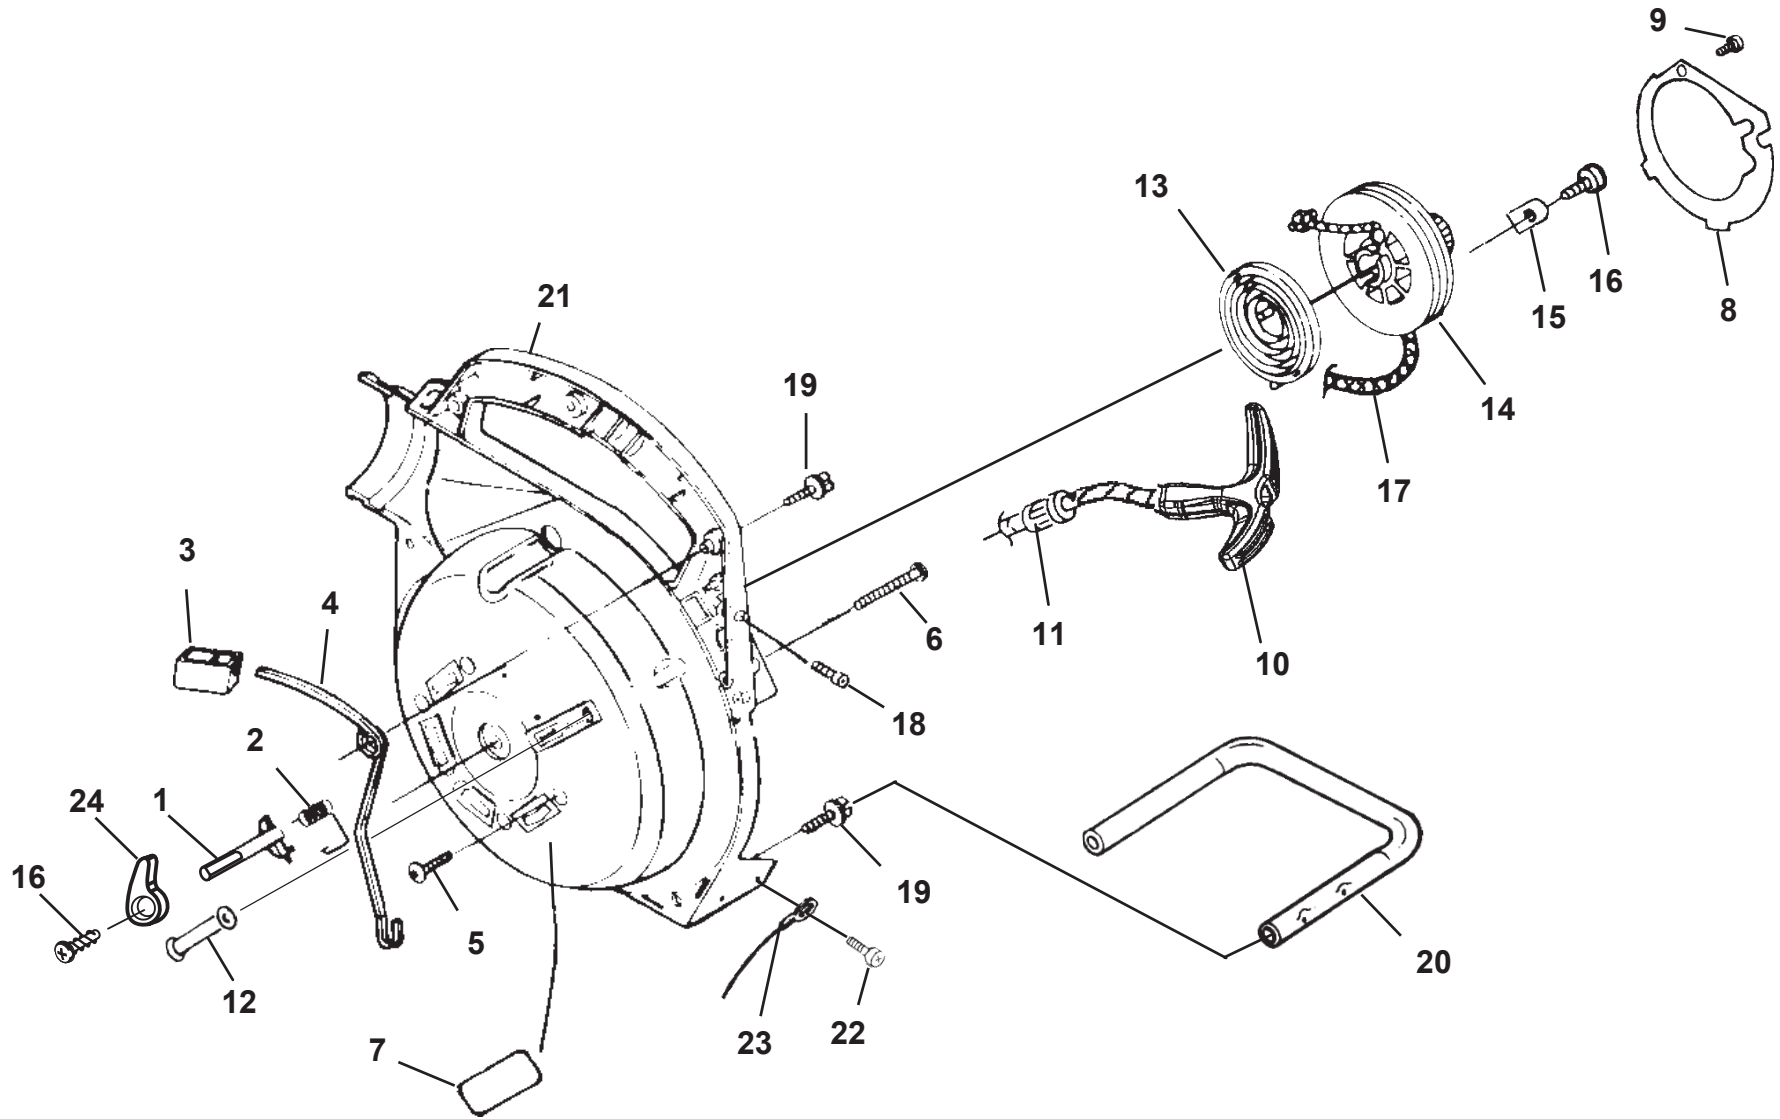

HOMELITE

BLOWER

MODEL NO. UT08934
REPAIR SHEET

HOMELITE BLOWER - MODEL NUMBER UT08934

INTERNAL ENGINE

PARTS LIST

KEY NO.	PART NO.	DESCRIPTION	QTY.	KEY NO.	PART NO.	DESCRIPTION	QTY.
1	983928001	SHORT BLOCK (30cc).....	1	9	PS01565	* SCREW (10-24 x 9/16 in. PAN HD.).....	4
2	985524002	30cc CYLINDER	1	10	02851	MALE TAB.....	1
3	985259001	CYLINDER GASKET	1	11	A07238	LEAD-GROUND TO HANDLE.....	1
4	PS02807	* SCREW (12-24 x 3/4 in. TORX PAN HD.)	3	12	82376	* SCREW (#8 x 1/2 in. PAN HD.)	3
5	984543001	30cc PISTON AND ROD	1	13	82563	* SCREW (#10 x 3/4 in. TORX TRUSS HD.).....	1
6	985607001	PISTON RING	2	14	PS06314	SHROUD.....	1
7	PS02130	CRANKCASE COVER.....	1	15	983924001	ZIP START DECAL.....	1
8	06443A	CRANKCASE GASKET	1				

*STANDARD HARDWARE ITEM – MAY BE PURCHASED LOCALLY

HOMELITE BLOWER - MODEL NUMBER UT08934

STARTER

PARTS LIST

KEY NO.	PART NO.	DESCRIPTION	QTY.	KEY NO.	PART NO.	DESCRIPTION	QTY.
1	983864001	THROTTLE LATCH	1	13	A98773A	SPRING AND CONTAINER.....	1
2	00370	THROTTLE LATCH SPRING	1	14	98770A	STARTER PULLEY	1
3	00367	THROTTLE TRIGGER	1	15	98791	RETAINING BRACKET	2
4	00369A	THROTTLE LEVER.....	1	16	82541	* SCREW (10-24 x 1/2 in. TORX TRUSS HD.) ..	3
5	82538	* SCREW (10-24 x 3/4 in. TRUSS HD.).....	4	17	9789901	STARTER ROPE.....	1
6	JA416903	* SCREW (10 x 1-5/8 in. HEX HD.).....	1	18	PS82146	* SCREW (8-32 x 5/8 in. FIL. HD.).....	1
7	08684	HEAT SHEILD	5	19	82563	* SCREW (10-14 x 3/4 in. TORX TRUSS HD.) ..	5
8	00374	ROTOR PLATE.....	1	20	983918001	HANDLE.....	1
9	82528	* SCREW (#6 x 1 3/8).....	1	21	PS03167	INNER VOLUTE HOUSING.....	1
10	5946702	STARTER GRIP (YELLOW)	1	22	82348A	* SCREW (8-18 x 1/2 in. PAN HD.).....	2
11	969811A	BUSHING STARTER	1	23	A07238	LEAD-GROUND.....	1
12	00364B	STARTER ROPE GUIDE.....	1	24	983856001	THROTTLE CONTROL KNOB	1