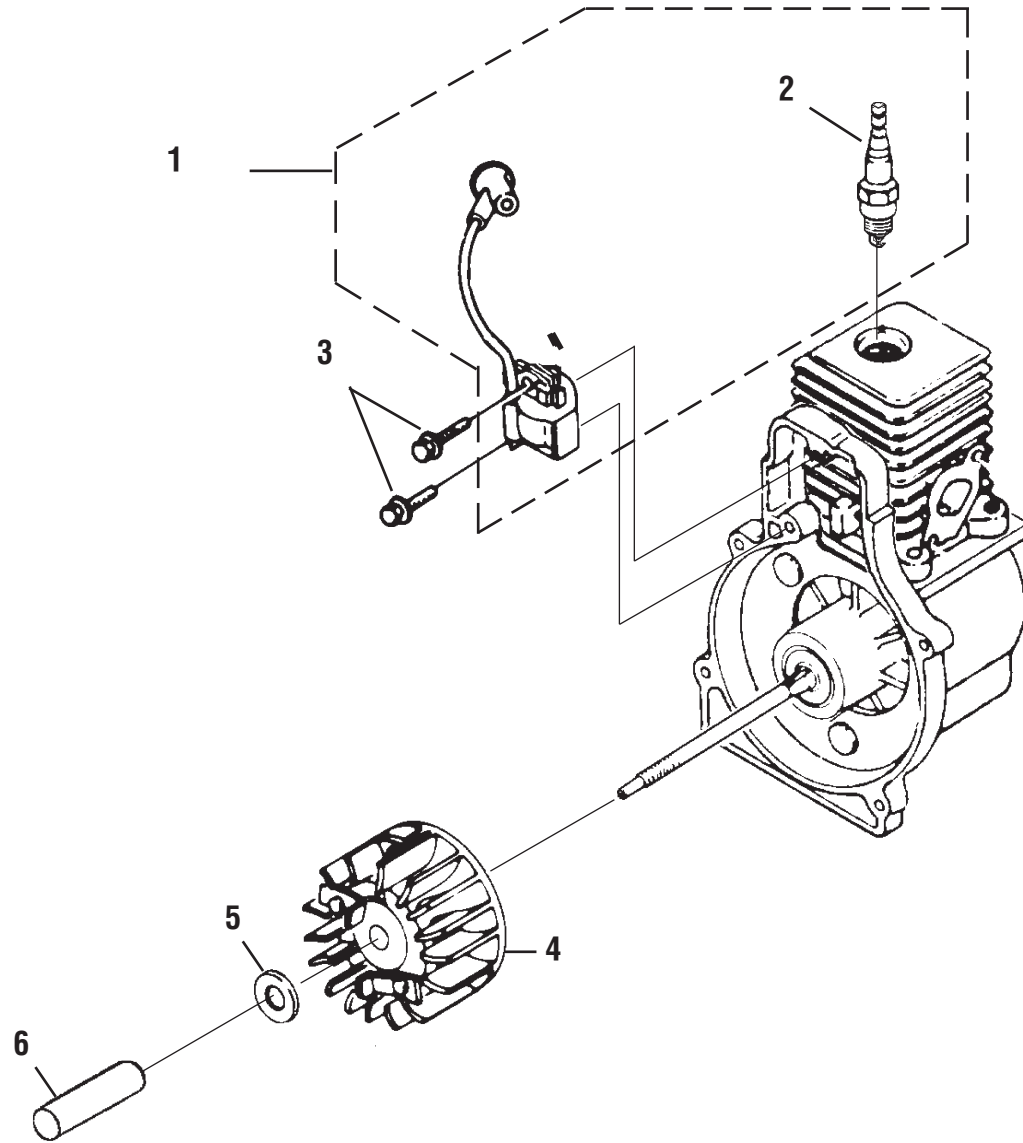

HOMELITE BLOWER - MODEL NUMBER UT08934

IGNITION AND ROTOR

PARTS LIST

KEY NO.	PART NO.	DESCRIPTION	QTY.	KEY NO.	PART NO.	DESCRIPTION	QTY.
1	985122001	IGNITION KIT WITH MODULE.....	1	4	984521001	ROTOR AND STARTER PAWLS	1
2	PS02227	SPARK PLUG.....	1	5	95479A	FLAT WASHER.....	1
3	82540	* SCREW (8-32 x 1 in. TORX PAN HD.)	2	6	PS03566	FAN SPACER	1

*STANDARD HARDWARE ITEM – MAY BE PURCHASED LOCALLY