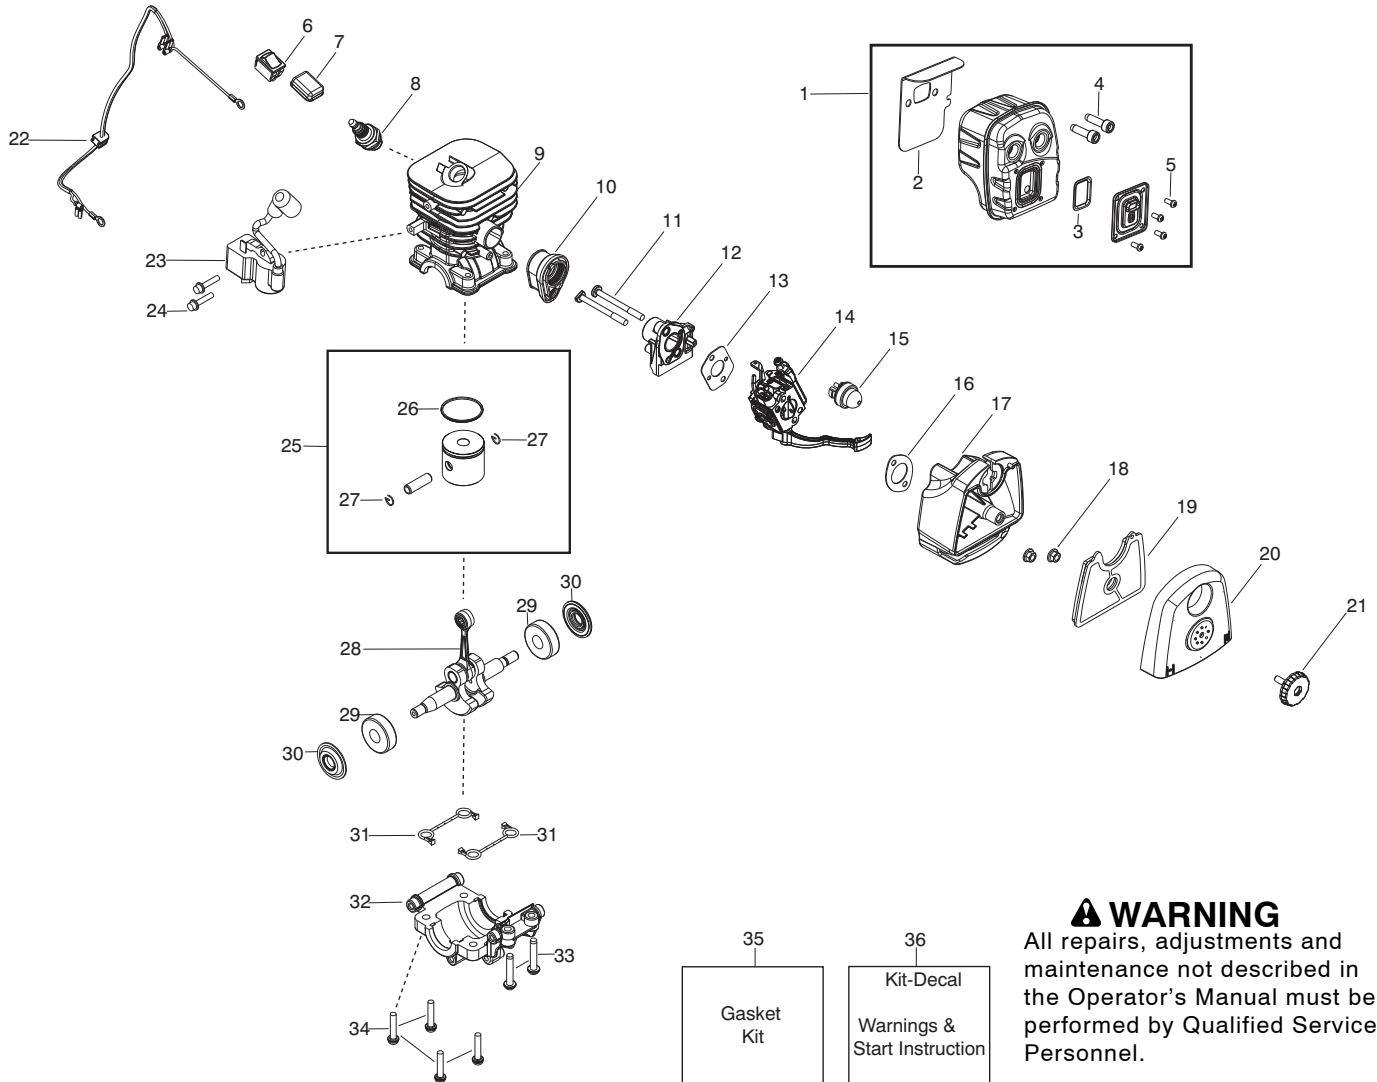

⚠ WARNING
All repairs, adjustments and maintenance not described in the Operator's Manual must be performed by Qualified Service Personnel.

Ref.	Part No.	Description	Ref.	Part No.	Description
1.	545111901	Assy - Muffler (Incl. 2,3,4,5)	23.	545108101	Module - Ignition
2.	545081813	Gasket - Muffler (kit)	24.	530016456	Screw
3.	545081810	Kit - Spark Screen (Incl. 5)	25.	545081814	Kit - Piston (Incl. 26,27)
4.	530058982	Bolt - Muffler	26.	530019283	Ring - Piston
5.	530015241	Screw	27.	530015162	Retainer - Piston pin
6.	545049301	Switch	28.	545081816	Kit - Crankshaft
7.	545128201	Protector - Switch	29.	545013401	Bearing
8.	952030249	Accy - Spark Plug (RCJ6-Y)	30.	545081815	Kit - Crankshaft seal
9.	★★★★★	Cylinder - Chrome	31.	545081813	Seal - Cylinder (kit)
10.	545132501	Boot - Carb.	32.	545068301	Cap - Bearing
11.	530016187	Screw	33.	530015940	Screw
12.	545133301	Plate - Carb.	34.	530015897	Screw
13.	545081813	Gasket - Carb. (kit)	35.	545081813	Kit - Gasket (Incl. 2,13,16,31)
14.	545081811	Kit - Carb. (X5055) (Incl. 13,16)	36.	545081809	Kit - Decal
15.	530047721	Bulb - Purge (Incl. with #25 on page 1)	Not Shown		
16.	545081813	Gasket - Airbox (kit)	✓	545134801	Decal - Starter Cover
17.	545109801	Base - Airbox			
18.	530016101	Nut - Carb screw			
19.	545112101	Filter - Air			
20.	545176801	Cover - Airbox			
21.	530059796	Assy - Airbox Knob			
22.	545108202	Assy - Leadwire			

✓ = New Part Number For This IPL

★ = Refer to the Service Reference Indicated for more information. (Located at the END of the IPL)