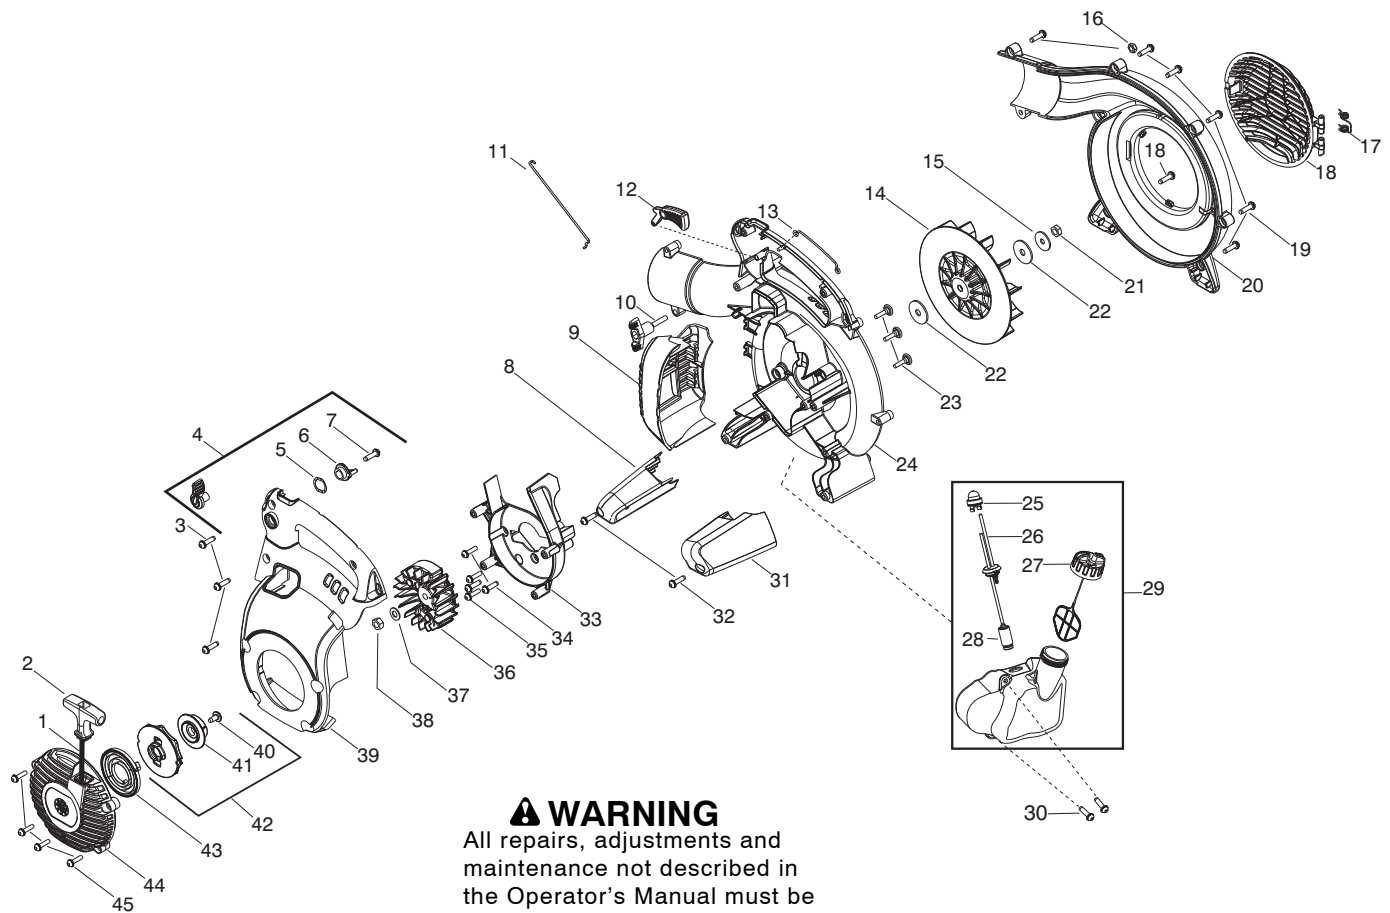

<b>Parts List No.</b> 545103429		<b>Husqvarna</b> PARTS LIST	<b>MODEL</b> HVA 125B (US)
<b>Date</b> 1/29/10	<b>Replaces</b> 545103429 - 10/10/08		<b>NOTE</b> : Illustration may differ from actual model due to design changes.

**⚠ WARNING**  
All repairs, adjustments and maintenance not described in the Operator's Manual must be performed by Qualified Service Personnel.

Ref.	Part No.	Description	Ref.	Part No.	Description
1.	545081817	Kit - Rope	26.	545081841	Kit - Fuel line grommet (Incl. 25,28)
2.	545043204	Handle - Starter	27.	530150350	Assy - Fuel cap with retainer
3.	530015814	Screw	28.	530095646	Assy - Fuel pickup
4.	545081822	Kit - Cruise Control (Incl. 5,6,7)	29.	545108901	Assy - Fuel tank (Incl. 25,26,27,28)
5.	530015147	Washer - Wave	30.	530015814	Screw - Fuel tank
6.	545111501	Ratchet - Cruise Control	31.	545140401	Foot - Rear Impact
7.	530015814	Screw	32.	530015814	Screw
8.	545140301	Foot - Front Impact	33.	★★★★★	Scroll - Flywheel
9.	545157901	Assy. - Muffler Guard	34.	530015814	Screw
10.	545108701	Assy - Blower Knob	35.	530015810	Screw
11.	545111301	Wire - Linkage	36.	545088801	Assy - Flywheel
12.	545111601	Trigger - Throttle	37.	530015828	Washer
13.	545131701	Wire - Handle Ground	38.	530016134	Nut - Flywheel
14.	545173201	Impeller	39.	545108802	Cover - Motor housing
15.	530015127	Washer	40.	545112801	Screw
16.	530015197	Nut - Blower Tube Knob	41.	545140801	Hub
17.	545111101	Spring - Vac Door	42.	545081818	Kit - Starter (Incl. 40,41)
18.	545111202	Cover - Vac Door	43.	530042095	Spring - Starter
19.	530015814	Screw	44.	545111801	Housing - Starter Cover
20.	575533202	Assy - Outer scroll (Incl. 17,18)	45.	530015810	Screw
21.	545147101	Nut - Impeller	<b>Not Shown</b>		
22.	545164501	Washer - Impeller	545154658	Manual - Operators	
23.	530016445	Screw			
24.	545110002	Scroll - Inner			
25.	530047721	Bulb - Purge			