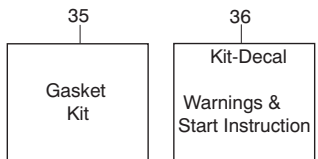

Ref.	Part No.	Description	Ref.	Part No.	Description
1.	545111901	Assy - Muffler (Incl. 2,3,4,5)	23.	545108101	Module - Ignition
2.	545081813	Gasket - Muffler (kit)	24.	530016456	Screw
3.	545081810	Kit - Spark Screen (Incl. 5)	25.	545081814	Kit - Piston (Incl. 26,27)
4.	530058982	Bolt - Muffler	26.	530019283	Ring - Piston
5.	530015241	Screw	27.	530015162	Retainer - Piston pin
6.	545049301	Switch	28.	545081816	Kit - Crankshaft
7.	545128201	Protector - Switch	29.	545013401	Bearing
8.	952030249	Accy - Spark Plug (RCJ6-Y)	30.	545081815	Kit - Crankshaft seal
9.	545132601	Cylinder - Chrome	31.	545081813	Seal - Cylinder (kit)
10.	545132501	Boot - Carb.	32.	545068301	Cap - Bearing
11.	530016187	Screw	33.	530015940	Screw
12.	545133301	Plate - Carb.	34.	530015897	Screw
13.	545081813	Gasket - Carb. (kit)	35.	545081813	Kit - Gasket (Incl. 2,13,16,31)
14.	545081811	Kit - Carb. (X5055) (Incl. 13,16)	36.	545081809	Kit - Decal
15.	530047721	Bulb - Purge (Incl. with #25 on page 1)			
16.	545081813	Gasket - Airbox (kit)			
17.	545109801	Base - Airbox			
18.	530016101	Nut - Carb screw			
19.	545112101	Filter - Air			
20.	545109601	Cover - Airbox			
21.	530059796	Assy - Airbox Knob			
22.	545108202	Assy - Leadwire			

✓ = New Part Number For This IPL

★ = Refer to the Service Reference Indicated for more information.(Located at the END of the IPL)