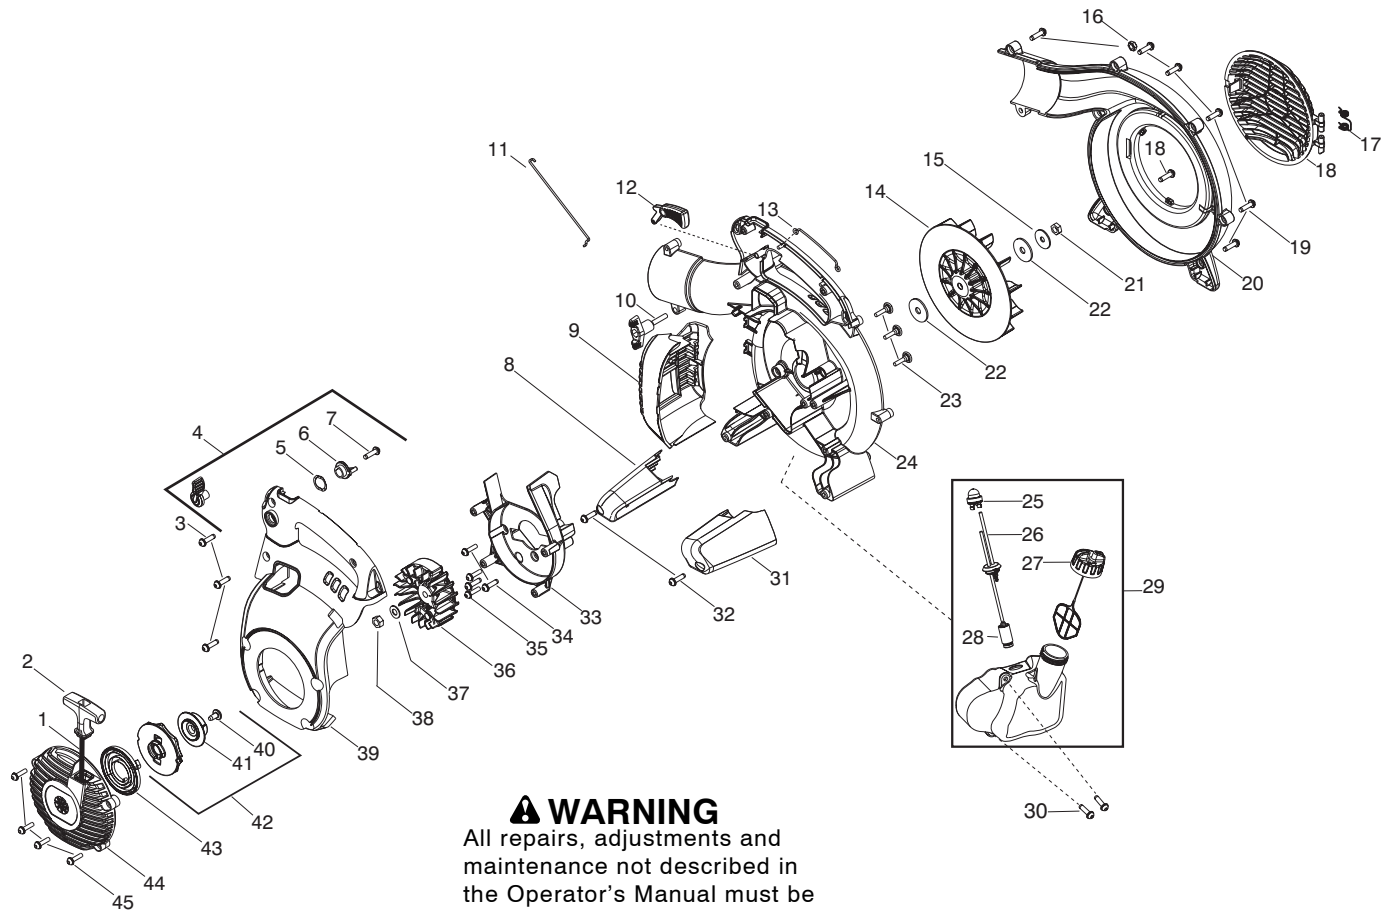

**⚠ WARNING**  
All repairs, adjustments and maintenance not described in the Operator's Manual must be performed by Qualified Service Personnel.

Ref.	Part No.	Description	Ref.	Part No.	Description
1.	545081817	Kit - Rope	26.	545081841	Kit - Fuel line grommet (Incl. 25,28)
2.	545043204	Handle - Starter	27.	530150350	Assy - Fuel cap with retainer
3.	530015814	Screw	28.	530095646	Assy - Fuel pickup
4.	545081822	Kit - Cruise Control (Incl. 5,6,7)	29.	545108901	Assy - Fuel tank (Incl. 25,26,27,28)
5.	530015147	Washer - Wave	30.	530015814	Screw - Fuel tank
6.	545111501	Ratchet - Cruise Control	31.	545140401	Foot - Rear Impact
7.	530015814	Screw	32.	530015814	Screw
8.	545140301	Foot - Front Impact	33.	545132801	Scroll - Flywheel
9.	545157901	Assy. - Muffler Guard	34.	530015814	Screw
10.	545108701	Assy - Blower Knob	35.	530015810	Screw
11.	545111301	Wire - Linkage	36.	545088801	Assy - Flywheel
12.	545111601	Trigger - Throttle	37.	530015828	Washer
13.	545131701	Wire - Handle Ground	38.	530016134	Nut - Flywheel
14.	545131301	Impeller	39.	545108802	Cover - Motor housing
15.	530015127	Washer	40.	545112801	Screw
16.	530015197	Nut - Blower Tube Knob	41.	545140801	Hub
17.	545111101	Spring - Vac Door	42.	545081818	Kit - Starter (Incl. 40,41)
18.	545111202	Cover - Vac Door	43.	530042095	Spring - Starter
19.	530015814	Screw	44.	545111801	Housing - Starter Cover
20.	545113002	Assy - Outer scroll (Incl. 17,18)	45.	530015810	Screw
21.	545147101	Nut - Impeller	<b>Not Shown</b>		
22.	545164501	Washer - Impeller	545154658	Manual - Operators	
23.	530016445	Screw			
24.	545110002	Scroll - Inner			
25.	530047721	Bulb - Purge			

✓ = New Part Number For This IPL

★ = Refer to the Service Reference Indicated for more information.(Located at the END of the IPL)

<b>Parts List No.</b> 545103429		<b>Husqvarna</b> PARTS LIST	<b>MODEL</b> HVA 125B (US)
<b>Date</b> 5/13/08	<b>Replaces</b> 545103429 - 11/20/07		<b>NOTE</b> : Illustration may differ from actual model due to design changes.