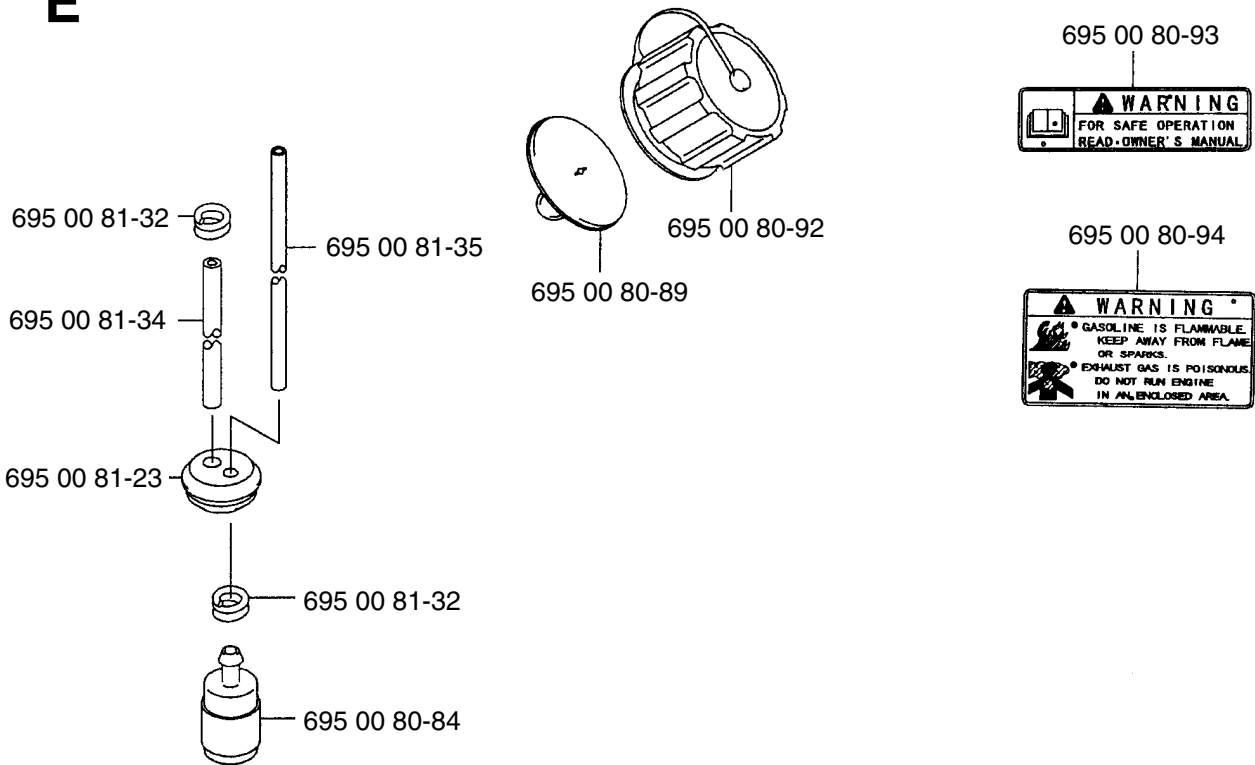

Blower

125 BT (TH026D-AC57 Engine)

A**125BT****Key No. Part Number**

1	695 00 80-01
2	695 00 80-02
3	695 00 80-03
4	695 00 80-04
5	695 00 80-05
6	695 00 80-06
7	695 00 80-07
8	695 00 80-08 (see section "H")
9	695 00 80-09
10	695 00 80-10
11	695 00 80-11

Key No. Part Number

12	695 00 80-12
13	695 00 80-13
14	695 00 80-14
15	695 00 80-15
16	695 00 80-16
17	695 00 80-17
18	695 00 80-18
19	695 00 80-19
20	695 00 80-20
21	695 00 81-51

B**125BT****Key No. Part Number**

1	695 00 80-21
2	695 00 80-22
3	695 00 80-23
4	695 00 80-24
5	695 00 80-25
6	695 00 80-26
7	695 00 80-27
8	695 00 80-28
9	695 00 80-29
10	695 00 80-30

C

D

E

F

G

H

*Compl. 695 00 80-08