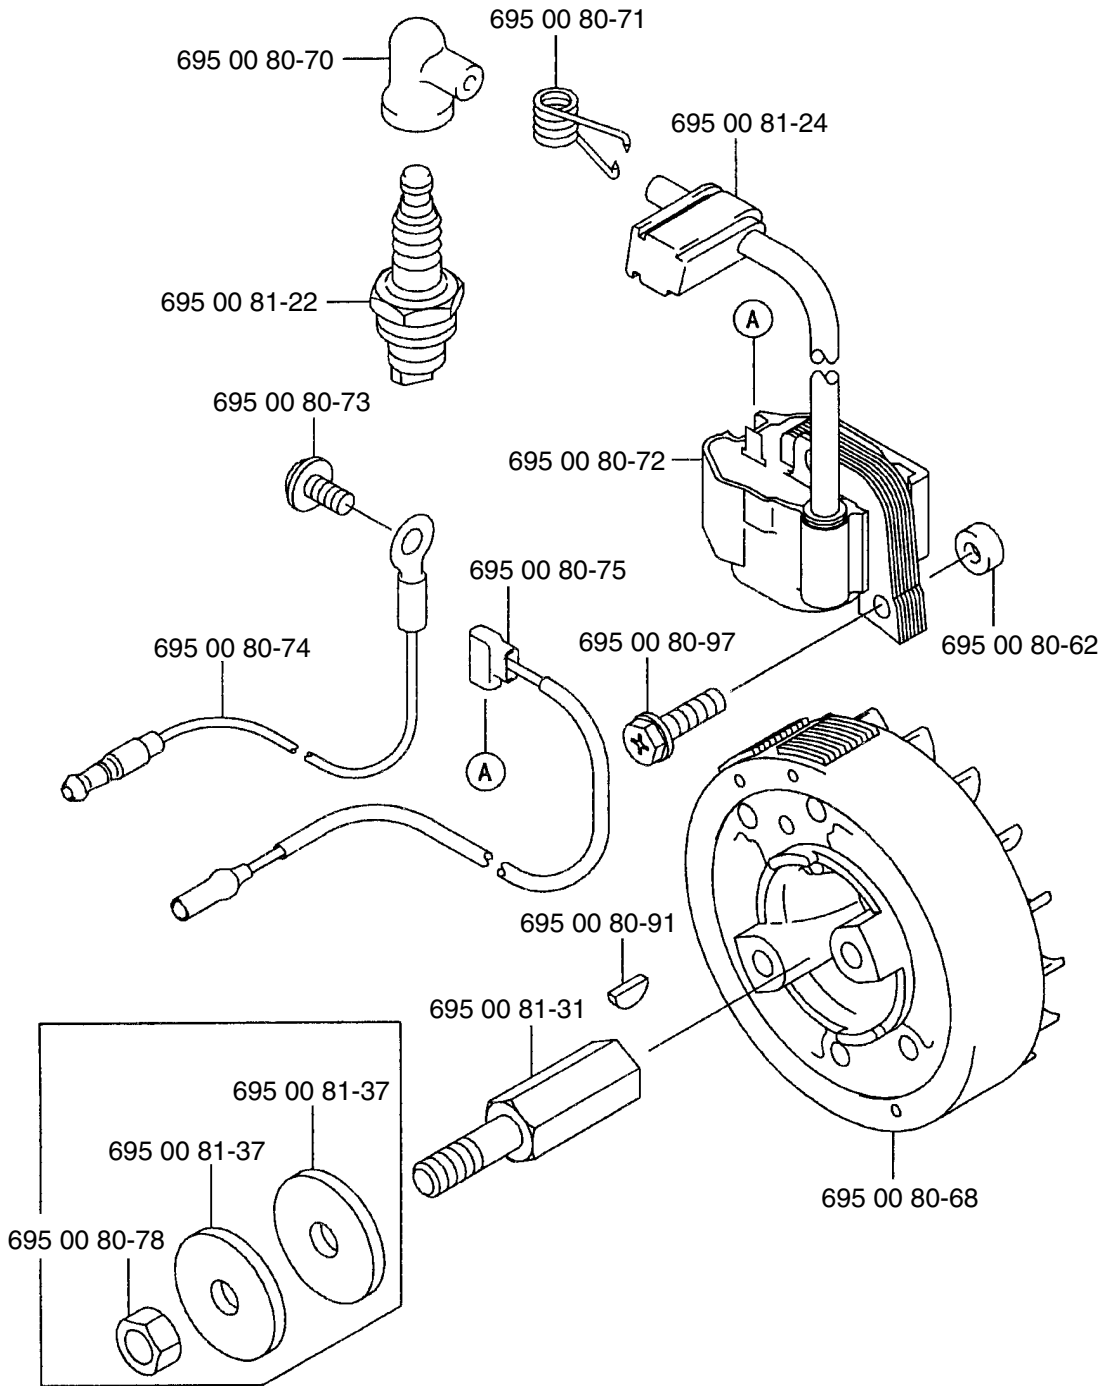

Blower

125 BT (TH026D-AC57 Engine)

A**125BT****Key No. Part Number**

1	695 00 80-01
2	695 00 80-02
3	695 00 80-03
4	695 00 80-04
5	695 00 80-05
6	695 00 80-06
7	695 00 80-07
8	695 00 80-08 (see section "H")
9	695 00 80-09
10	695 00 80-10
11	695 00 80-11

Key No. Part Number

12	695 00 80-12
13	695 00 80-13
14	695 00 80-14
15	695 00 80-15
16	695 00 80-16
17	695 00 80-17
18	695 00 80-18
19	695 00 80-19
20	695 00 80-20
21	695 00 81-51

B**125BT****Key No. Part Number**

1	695 00 80-21
2	695 00 80-22
3	695 00 80-23
4	695 00 80-24
5	695 00 80-25
6	695 00 80-26
7	695 00 80-27
8	695 00 80-28
9	695 00 80-29
10	695 00 80-30

C

D

E

F

G

H

*Compl. 695 00 80-08