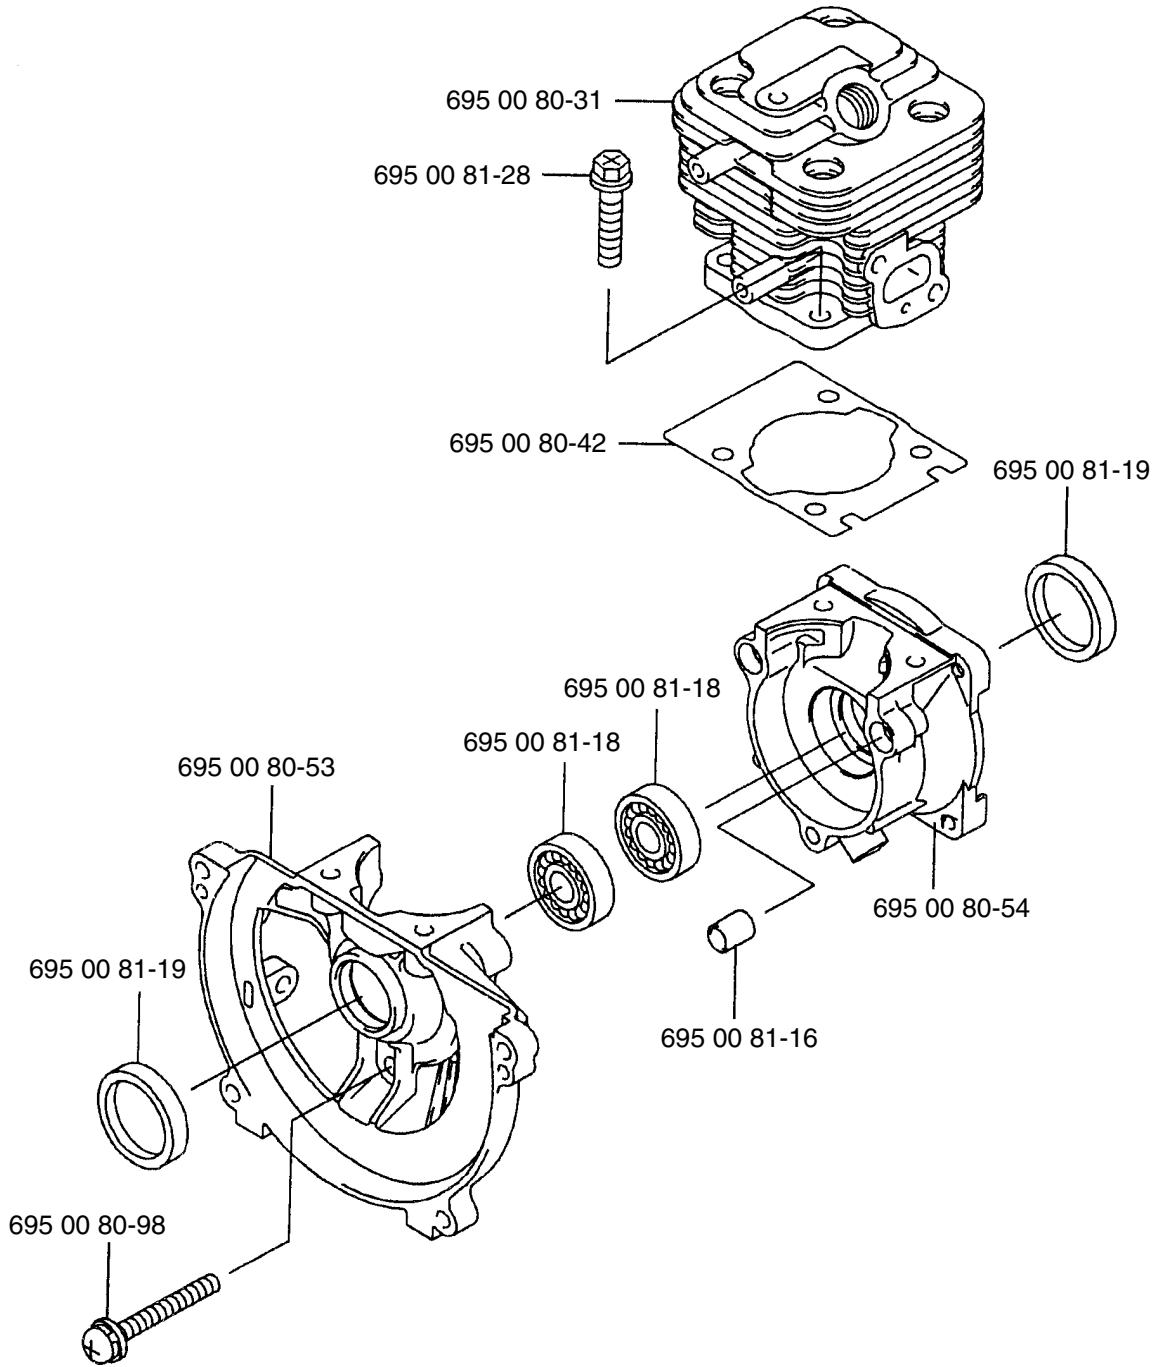

Blower

125 BT (TH026D-AC57 Engine)

A**125BT****Key No. Part Number**

1	695 00 80-01
2	695 00 80-02
3	695 00 80-03
4	695 00 80-04
5	695 00 80-05
6	695 00 80-06
7	695 00 80-07
8	695 00 80-08 (see section "H")
9	695 00 80-09
10	695 00 80-10
11	695 00 80-11

Key No. Part Number

12	695 00 80-12
13	695 00 80-13
14	695 00 80-14
15	695 00 80-15
16	695 00 80-16
17	695 00 80-17
18	695 00 80-18
19	695 00 80-19
20	695 00 80-20
21	695 00 81-51

B**125BT****Key No. Part Number**

1	695 00 80-21
2	695 00 80-22
3	695 00 80-23
4	695 00 80-24
5	695 00 80-25
6	695 00 80-26
7	695 00 80-27
8	695 00 80-28
9	695 00 80-29
10	695 00 80-30

C

D

E

F

G

H

*Compl. 695 00 80-08