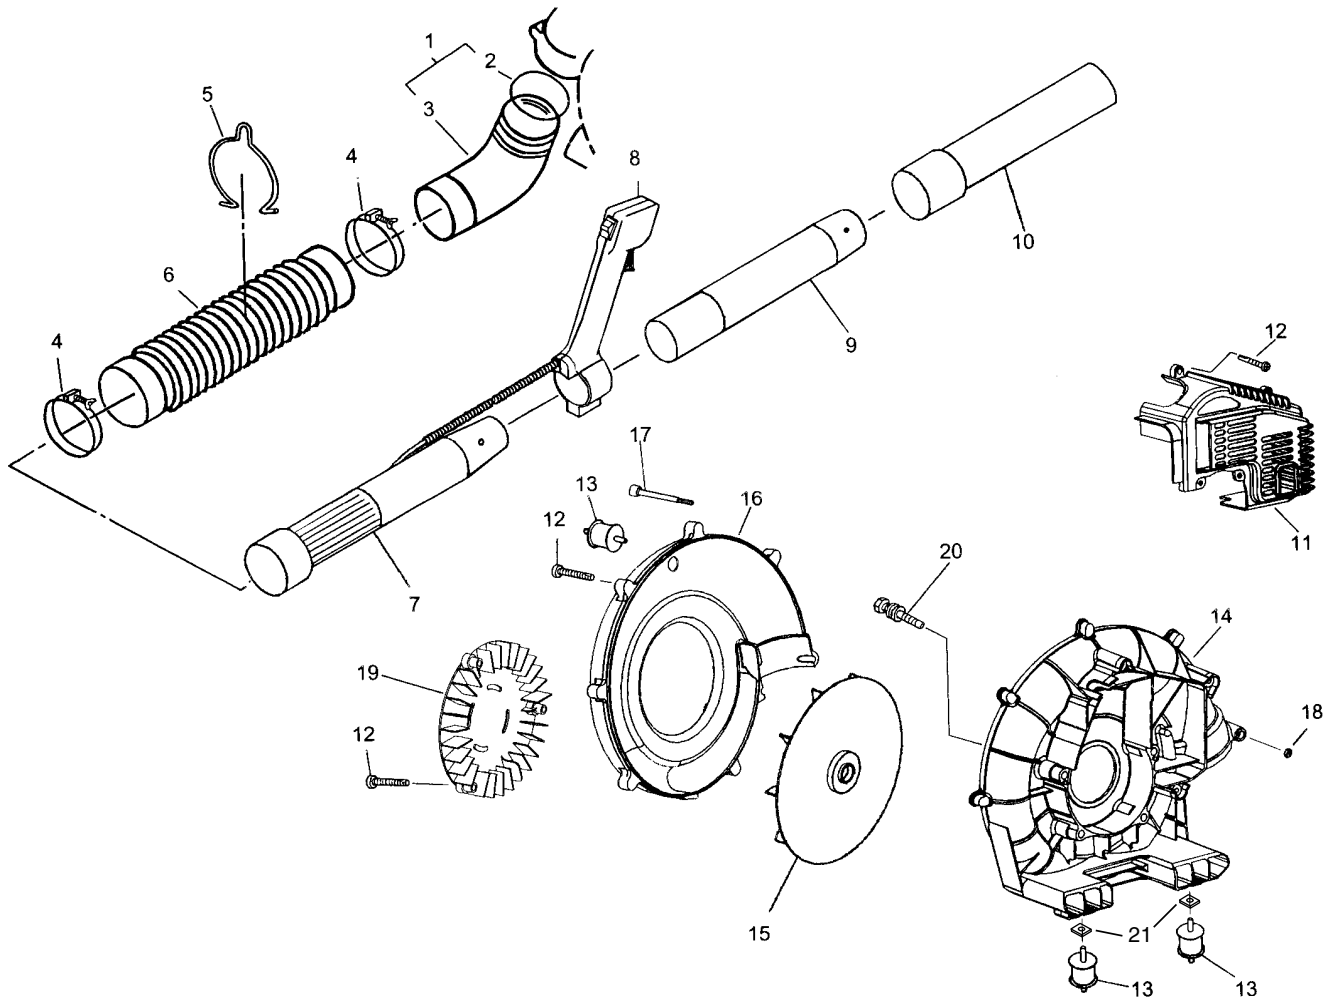

Blower

125 BT (TH026D-AC57 Engine)

A**125BT****Key No. Part Number**

1	695 00 80-01
2	695 00 80-02
3	695 00 80-03
4	695 00 80-04
5	695 00 80-05
6	695 00 80-06
7	695 00 80-07
8	695 00 80-08 (see section "H")
9	695 00 80-09
10	695 00 80-10
11	695 00 80-11

Key No. Part Number

12	695 00 80-12
13	695 00 80-13
14	695 00 80-14
15	695 00 80-15
16	695 00 80-16
17	695 00 80-17
18	695 00 80-18
19	695 00 80-19
20	695 00 80-20
21	695 00 81-51

B**125BT****Key No. Part Number**

1	695 00 80-21
2	695 00 80-22
3	695 00 80-23
4	695 00 80-24
5	695 00 80-25
6	695 00 80-26
7	695 00 80-27
8	695 00 80-28
9	695 00 80-29
10	695 00 80-30

C

D

E

F

G

H

*Compl. 695 00 80-08