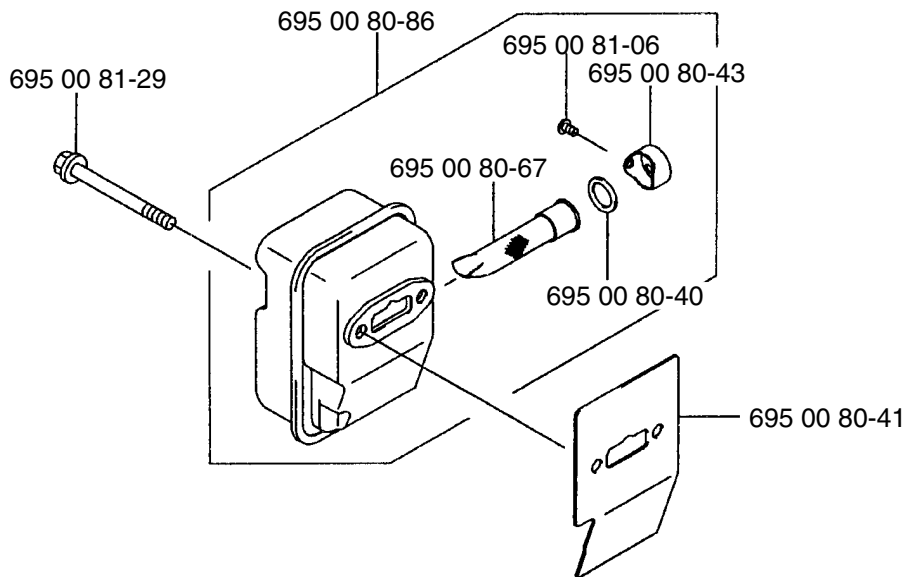

Blower

125 BT (TH026D-AC57 Engine)

A**125BT****Key No. Part Number**

1	695 00 80-01
2	695 00 80-02
3	695 00 80-03
4	695 00 80-04
5	695 00 80-05
6	695 00 80-06
7	695 00 80-07
8	695 00 80-08 (see section "H")
9	695 00 80-09
10	695 00 80-10
11	695 00 80-11

Key No. Part Number

12	695 00 80-12
13	695 00 80-13
14	695 00 80-14
15	695 00 80-15
16	695 00 80-16
17	695 00 80-17
18	695 00 80-18
19	695 00 80-19
20	695 00 80-20
21	695 00 81-51

B**125BT****Key No. Part Number**

1	695 00 80-21
2	695 00 80-22
3	695 00 80-23
4	695 00 80-24
5	695 00 80-25
6	695 00 80-26
7	695 00 80-27
8	695 00 80-28
9	695 00 80-29
10	695 00 80-30

C

D

E

F

G

H

*Compl. 695 00 80-08