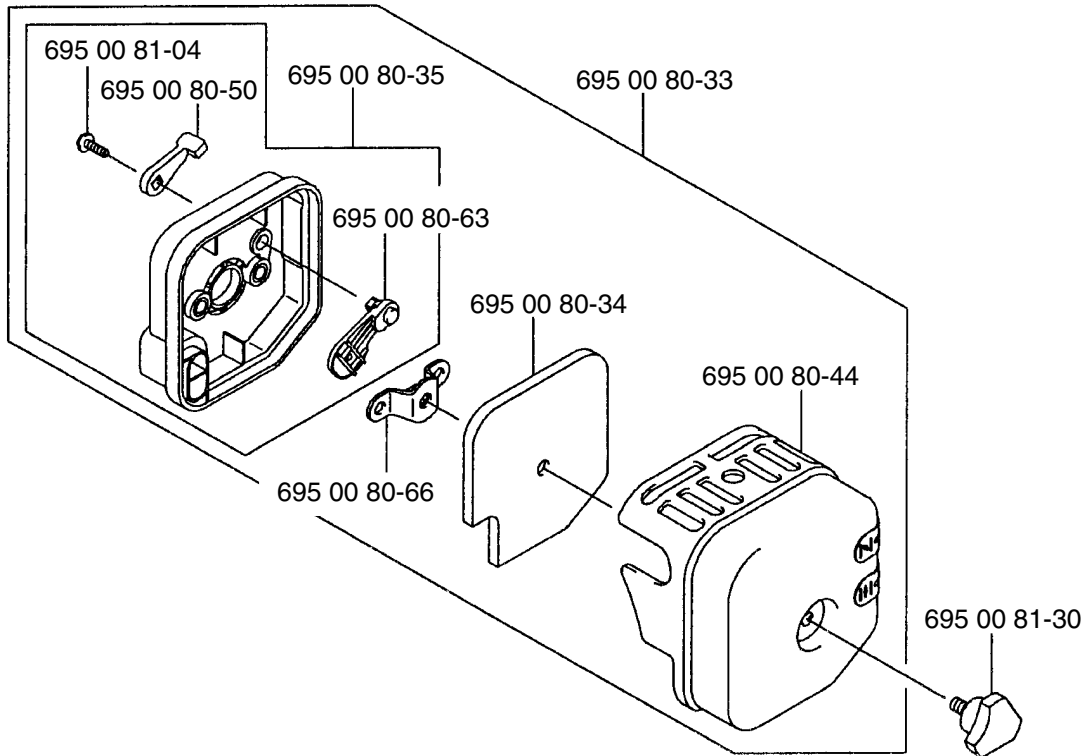

Blower

125 BT (TH026D-AC57 Engine)

A**125BT****Key No. Part Number**

1	695 00 80-01
2	695 00 80-02
3	695 00 80-03
4	695 00 80-04
5	695 00 80-05
6	695 00 80-06
7	695 00 80-07
8	695 00 80-08 (see section "H")
9	695 00 80-09
10	695 00 80-10
11	695 00 80-11

Key No. Part Number

12	695 00 80-12
13	695 00 80-13
14	695 00 80-14
15	695 00 80-15
16	695 00 80-16
17	695 00 80-17
18	695 00 80-18
19	695 00 80-19
20	695 00 80-20
21	695 00 81-51

B**125BT****Key No. Part Number**

1	695 00 80-21
2	695 00 80-22
3	695 00 80-23
4	695 00 80-24
5	695 00 80-25
6	695 00 80-26
7	695 00 80-27
8	695 00 80-28
9	695 00 80-29
10	695 00 80-30

C

D

E

F

G

H

*Compl. 695 00 80-08