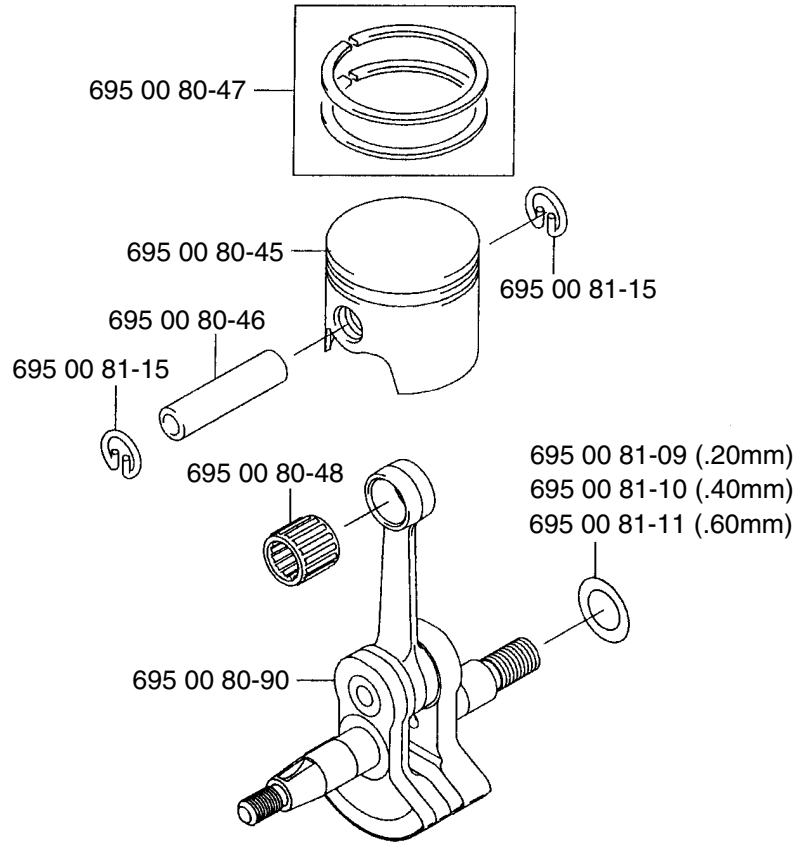

Blower

125 BT (TH026D-AC57 Engine)

A**125BT****Key No. Part Number**

1	695 00 80-01
2	695 00 80-02
3	695 00 80-03
4	695 00 80-04
5	695 00 80-05
6	695 00 80-06
7	695 00 80-07
8	695 00 80-08 (see section "H")
9	695 00 80-09
10	695 00 80-10
11	695 00 80-11

Key No. Part Number

12	695 00 80-12
13	695 00 80-13
14	695 00 80-14
15	695 00 80-15
16	695 00 80-16
17	695 00 80-17
18	695 00 80-18
19	695 00 80-19
20	695 00 80-20
21	695 00 81-51

B**125BT****Key No. Part Number**

1	695 00 80-21
2	695 00 80-22
3	695 00 80-23
4	695 00 80-24
5	695 00 80-25
6	695 00 80-26
7	695 00 80-27
8	695 00 80-28
9	695 00 80-29
10	695 00 80-30

C

D

E

F

G

H

*Compl. 695 00 80-08