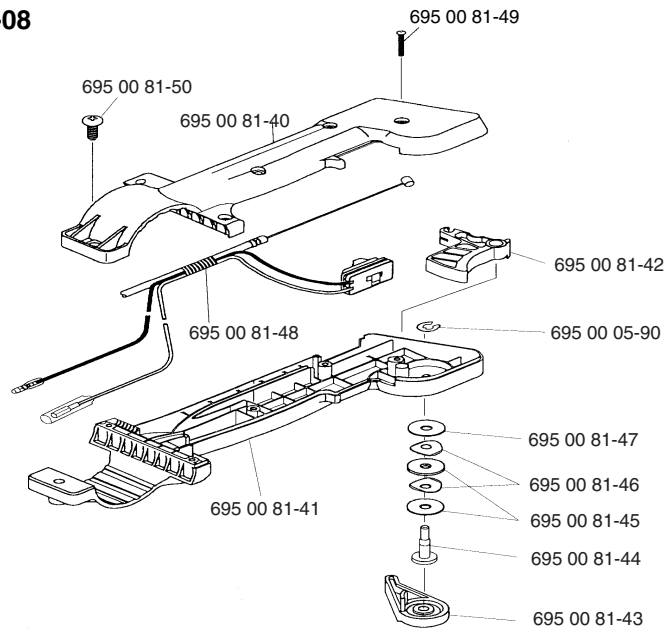

Blower

125 BT (TH026D-AC57 Engine)

A**125BT****Key No. Part Number**

1	695 00 80-01
2	695 00 80-02
3	695 00 80-03
4	695 00 80-04
5	695 00 80-05
6	695 00 80-06
7	695 00 80-07
8	695 00 80-08 (see section "H")
9	695 00 80-09
10	695 00 80-10
11	695 00 80-11

Key No. Part Number

12	695 00 80-12
13	695 00 80-13
14	695 00 80-14
15	695 00 80-15
16	695 00 80-16
17	695 00 80-17
18	695 00 80-18
19	695 00 80-19
20	695 00 80-20
21	695 00 81-51

B**125BT****Key No. Part Number**

1	695 00 80-21
2	695 00 80-22
3	695 00 80-23
4	695 00 80-24
5	695 00 80-25
6	695 00 80-26
7	695 00 80-27
8	695 00 80-28
9	695 00 80-29
10	695 00 80-30

C

D

E

F

G

H

*Compl. 695 00 80-08