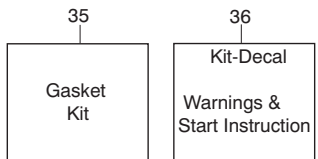

<b>Parts List No.</b> 545103449	<b>Husqvarna</b> PARTS LIST	<b>MODEL</b> HVA 125BVX (US)
<b>Date</b> 1/29/10		<b>Replaces</b> 545103449 - 10/10/08

**NOTE :** Illustration may differ from actual model due to design changes.

✓ = New Part Number For This IPL

★ = Refer to the Service Reference Indicated for more information.(Located at the END of the IPL)

**⚠ WARNING**  
All repairs, adjustments and maintenance not described in the Operator's Manual must be performed by Qualified Service Personnel.