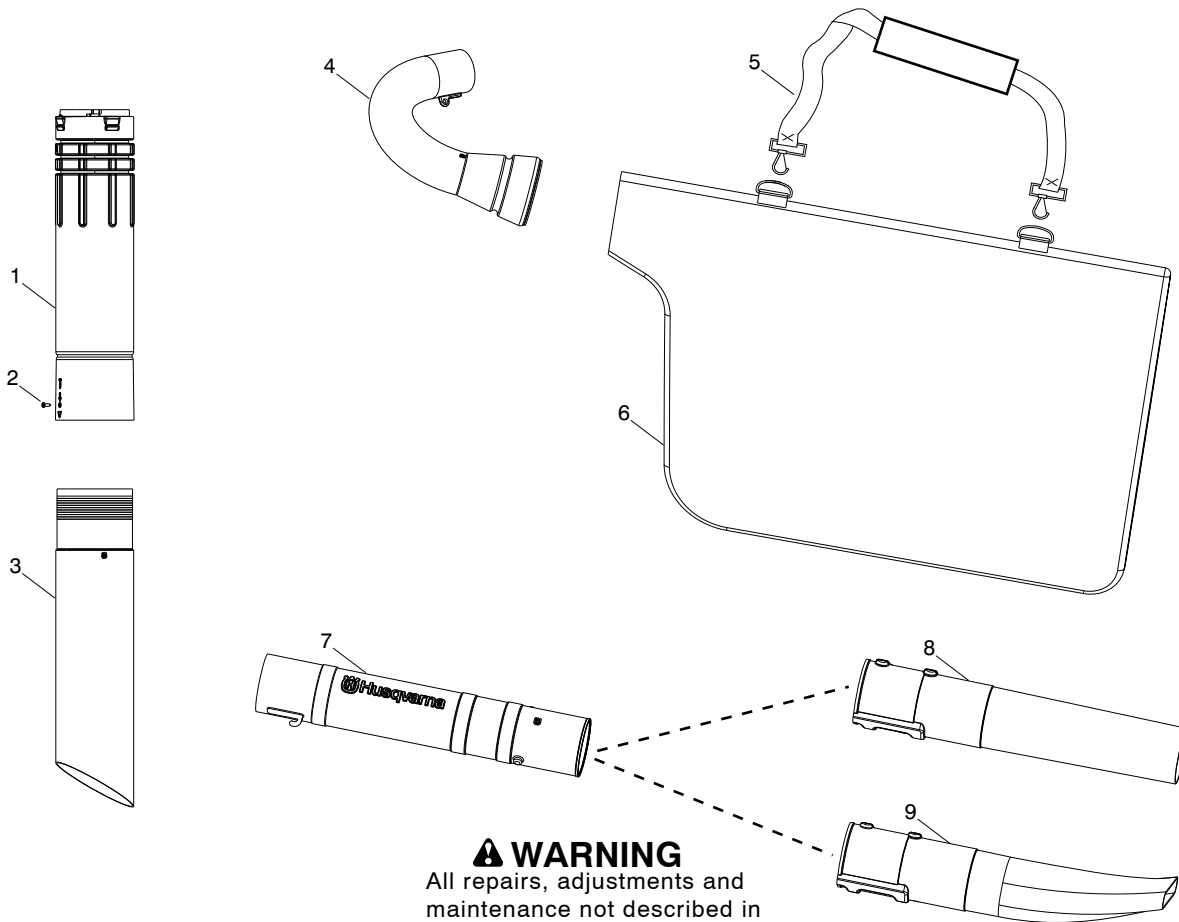

Parts List No. 545103449		Husqvarna PARTS LIST	MODEL HVA 125BVX (US)	
Date 1/29/10	Replaces 545103449 - 10/10/08		NOTE : Illustration may differ from actual model due to design changes.	Page: 3

⚠ WARNING

All repairs, adjustments and maintenance not described in the Operator's Manual must be performed by Qualified Service Personnel.

Ref.	Part No.	Description
1.	545131201	Assy - Upper vac tube with adapter
2.	545144101	Screw
3.	545119601	Tube - Lower vac
4.	575478801	Elbow - Vac
5.	545132901	Strap - Carrying
6.	545119801	Assy - Vac bag
7.	545140201	Assy - Tube - upper blower w/barrier
8.	545118001	Tube - Lower blower (round)
9.	545119501	Tube - Lower blower (flare)

✓ = New Part Number For This IPL

★ = Refer to the Service Reference Indicated for more information.(Located at the END of the IPL)