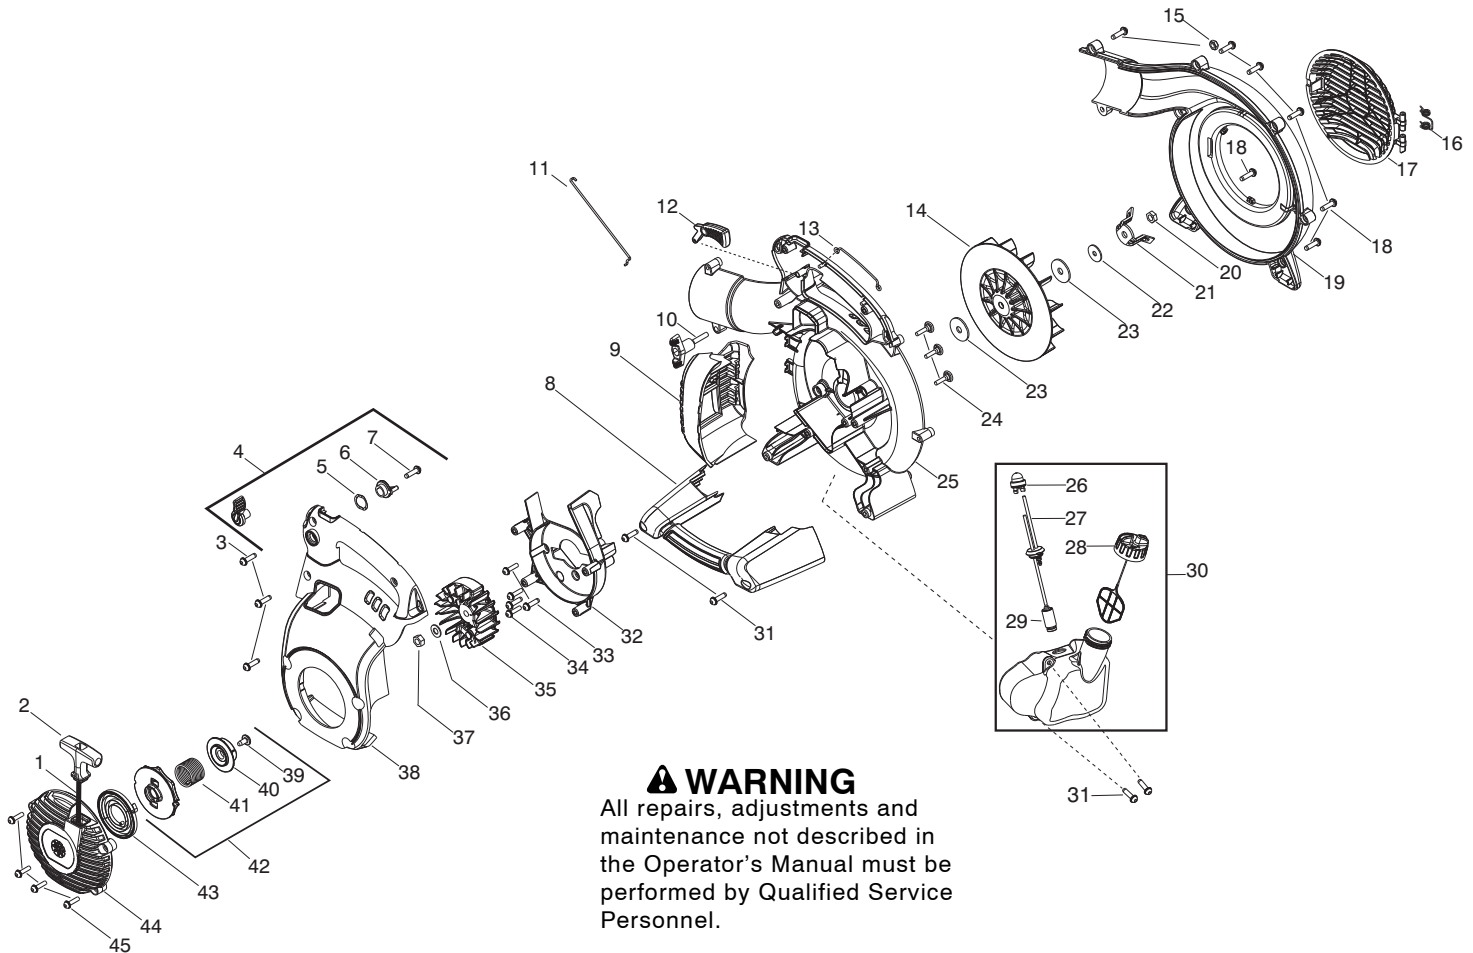

<b>Parts List No.</b> 545103449	<b>Husqvarna</b> PARTS LIST	<b>MODEL</b> HVA 125BVX (US)
<b>Date</b> 1/29/10		<b>Replaces</b> 545103449 - 10/10/08

**NOTE :** Illustration may differ from actual model due to design changes.

✓ = New Part Number For This IPL      ★ = Refer to the Service Reference Indicated for more information. (Located at the END of the IPL)

<b>Parts List No.</b> 545103449		<b>Husqvarna</b> PARTS LIST	<b>MODEL</b> HVA 125BVX (US)
<b>Date</b> 1/29/10	<b>Replaces</b> 545103449 - 10/10/08		<b>NOTE</b> : Illustration may differ from actual model due to design changes.

✓ = New Part Number For This IPL

★ = Refer to the Service Reference Indicated for more information.(Located at the END of the IPL)

<b>Parts List No.</b> 545103449		 <b>Husqvarna</b> PARTS LIST	<b>MODEL</b> HVA 125BVX (US)
<b>Date</b> 1/29/10	<b>Replaces</b> 545103449 - 10/10/08		<b>NOTE</b> : Illustration may differ from actual model due to design changes.

Page 1, Ref.# 22 - 530015127 Washer