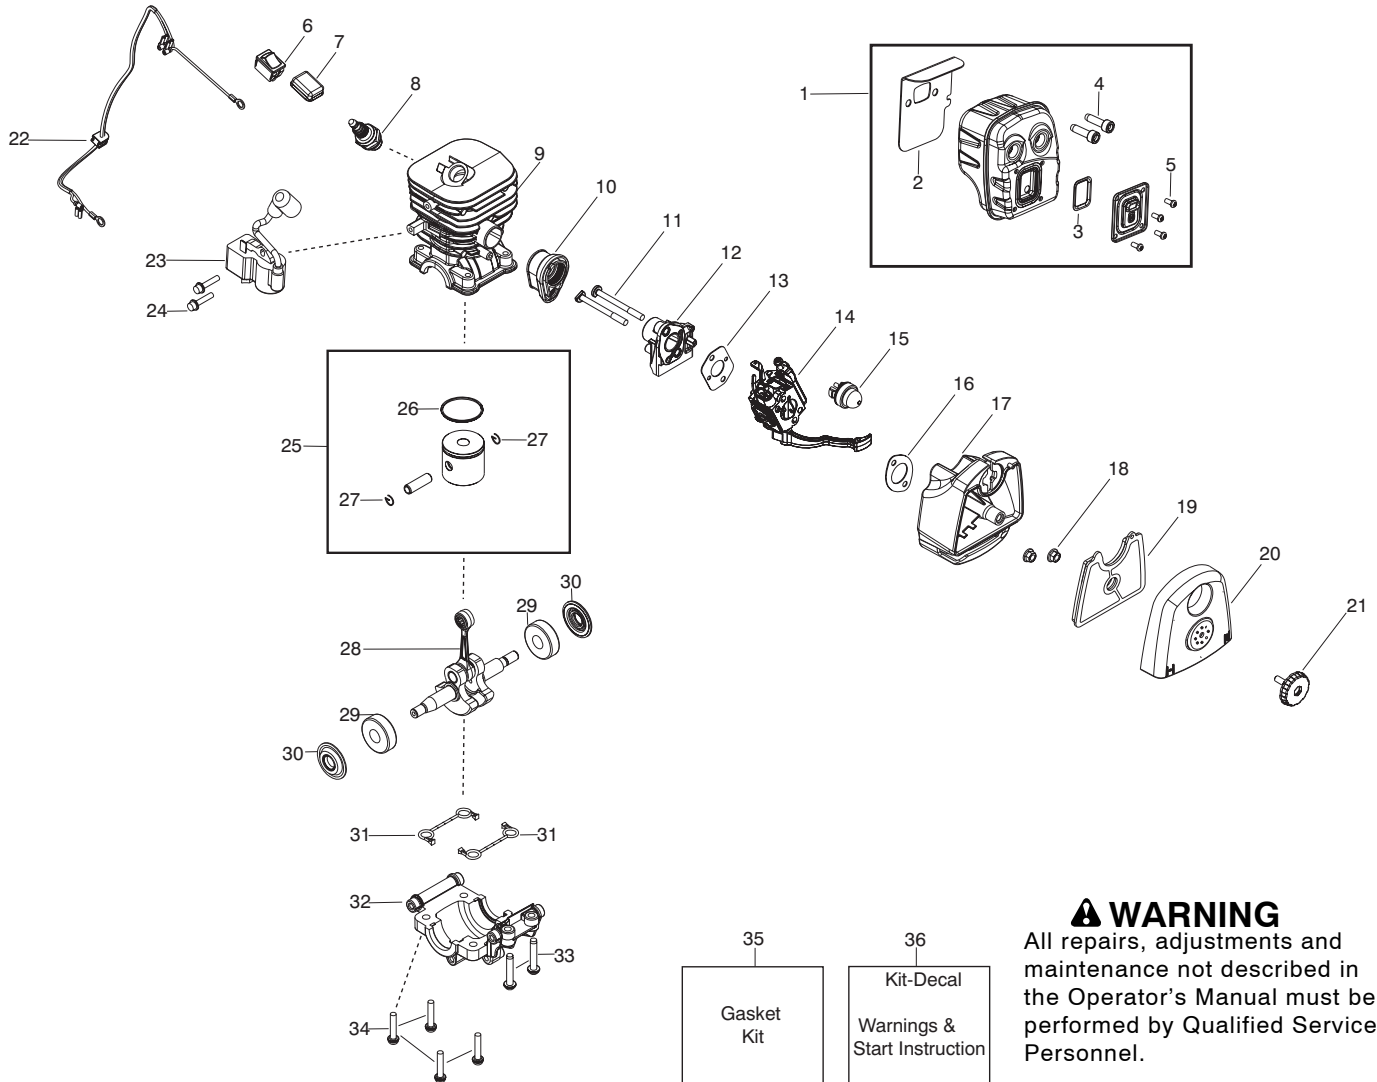

⚠ WARNING
All repairs, adjustments and maintenance not described in the Operator's Manual must be performed by Qualified Service Personnel.

Ref.	Part No.	Description	Ref.	Part No.	Description
1.	545111901	Assy - Muffler (Incl. 2,3,4,5)	23.	545108101	Module - Ignition
2.	545081813	Gasket - Muffler (kit)	24.	530016456	Screw
3.	545081810	Kit - Spark Screen (Incl. 5)	25.	545081814	Kit - Piston (Incl. 26,27)
4.	530058982	Bolt - Muffler	26.	530019283	Ring - Piston
5.	530015241	Screw	27.	530015162	Retainer - Piston pin
6.	545049301	Switch	28.	545081816	Kit - Crankshaft
7.	545128201	Protector - Switch	29.	545013401	Bearing
8.	952030249	Accy - Spark Plug (RCJ6-Y)	30.	545081815	Kit - Crankshaft seal
9.	★★★★★	Cylinder - Chrome	31.	545081813	Seal - Cylinder (kit)
10.	545132501	Boot - Carb.	32.	545068301	Cap - Bearing
11.	530016187	Screw	33.	530015940	Screw
12.	545133301	Plate - Carb.	34.	530015897	Screw
13.	545081813	Gasket - Carb. (kit)	35.	545081813	Kit - Gasket (Incl. 2,13,16,31)
14.	545081811	Kit - Carb. (Zama W37) (Incl. 13,16)	36.	545081860	Kit - Decal
15.	530047721	Bulb - Purge (Included with #26 on page 1)			
16.	545081813	Gasket - Airbox (kit)			
17.	545109801	Base - Airbox			
18.	530016101	Nut - Carb screw			
19.	545112101	Filter - Air			
20.	545176801	Cover - Airbox			
21.	530059796	Assy - Airbox Knob			
22.	545108202	Assy - Leadwire			

✓ = New Part Number For This IPL

★ = Refer to the Service Reference Indicated for more information.(Located at the END of the IPL)