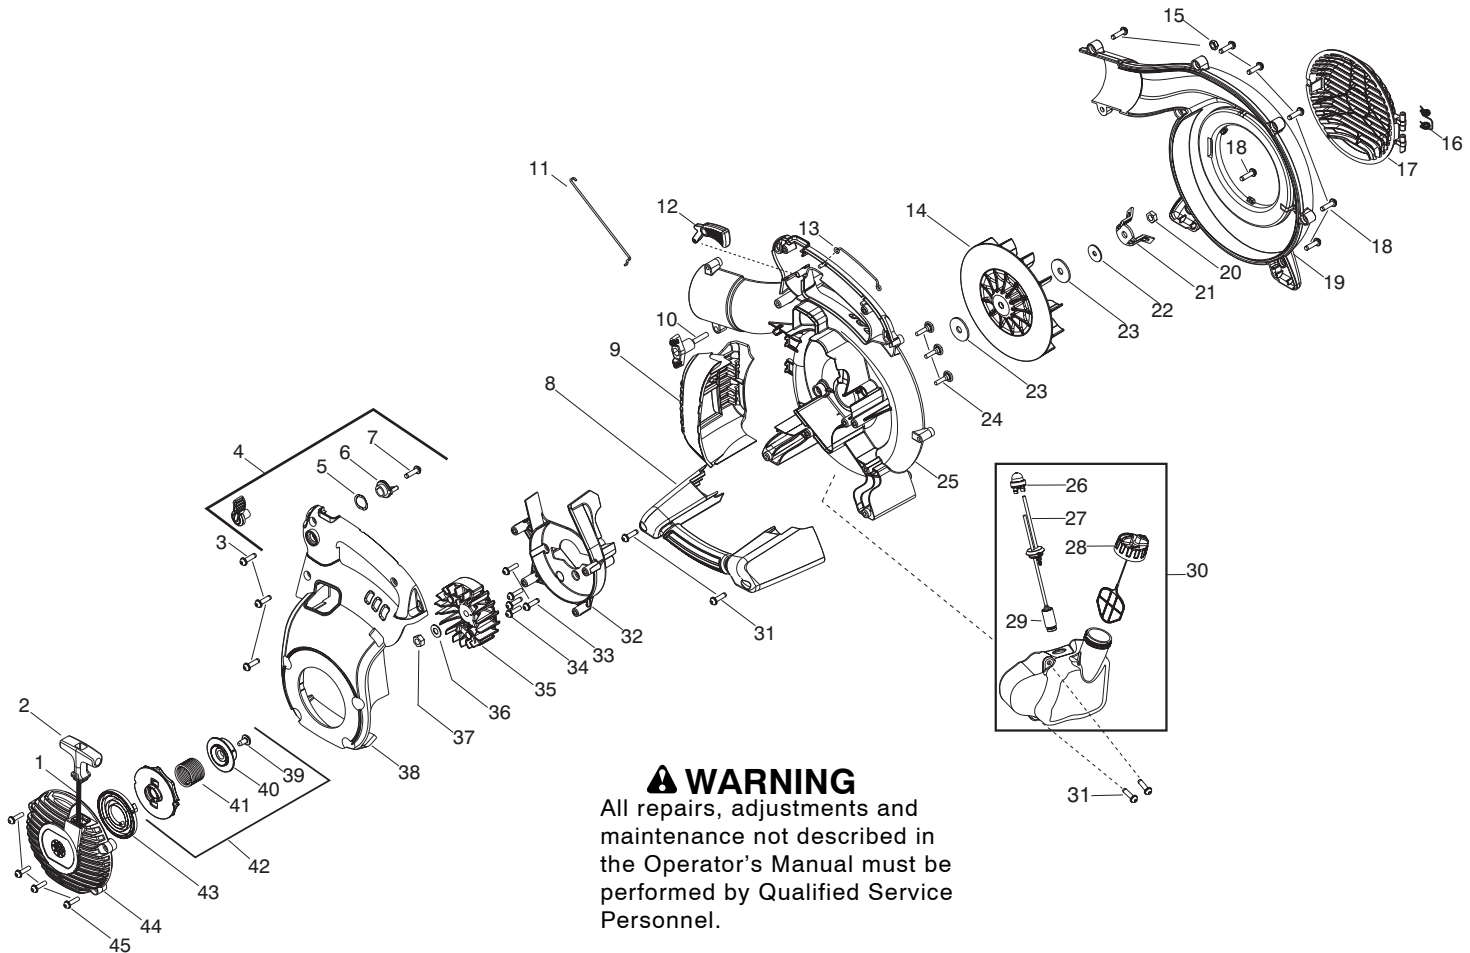

# 125BVX

**Spare parts**

**Ersatzteile**

**Pièces détachées**

**Reserve onderdelen**

**Repuestos**

**Reservdelar**

<b>Parts List No.</b> 545103449		<b>Husqvarna</b> PARTS LIST	<b>MODEL</b> HVA 125BVX (US)
<b>Date</b> 10/10/08	<b>Replaces</b> 545103449 - 7/10/08		<b>NOTE</b> : Illustration may differ from actual model due to design changes.

✓ = New Part Number For This IPL

★ = Refer to the Service Reference Indicated for more information.(Located at the END of the IPL)

<b>Parts List No.</b> 545103449		 <b>Husqvarna</b> PARTS LIST	<b>MODEL</b> HVA 125BVX (US)
<b>Date</b> 10/10/08	<b>Replaces</b> 545103449 - 7/10/08		<b>NOTE</b> : Illustration may differ from actual model due to design changes.

Page 1, Ref.# 22 - 530015127 Washer