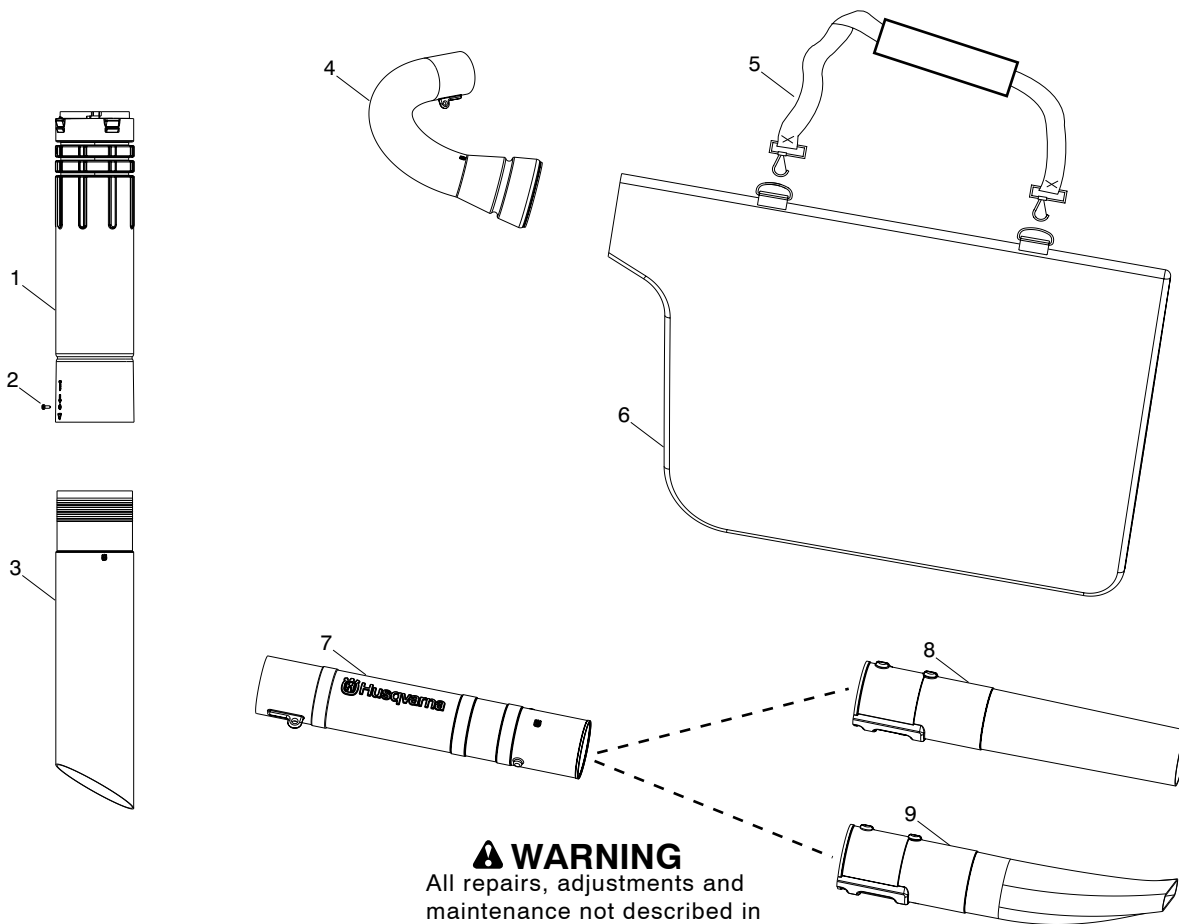

Parts List No. 545103449		Husqvarna PARTS LIST	MODEL HVA 125BVX (US)	
Date 10/10/08	Replaces 545103449 - 7/10/08		NOTE : Illustration may differ from actual model due to design changes.	Page: 3

⚠ WARNING

All repairs, adjustments and maintenance not described in the Operator's Manual must be performed by Qualified Service Personnel.

Ref.	Part No.	Description
1.	545131201	Assy - Upper vac tube with adapter
2.	545144101	Screw
3.	545119601	Tube - Lower vac
4.	545119701	Elbow - Vac
5.	545132901	Strap - Carrying
6.	545119801	Assy - Vac bag
7.	545140201	Assy - Tube - upper blower w/barrier
8.	545118001	Tube - Lower blower (round)
9.	545119501	Tube - Lower blower (flare)

✓ = New Part Number For This IPL

★ = Refer to the Service Reference Indicated for more information.(Located at the END of the IPL)