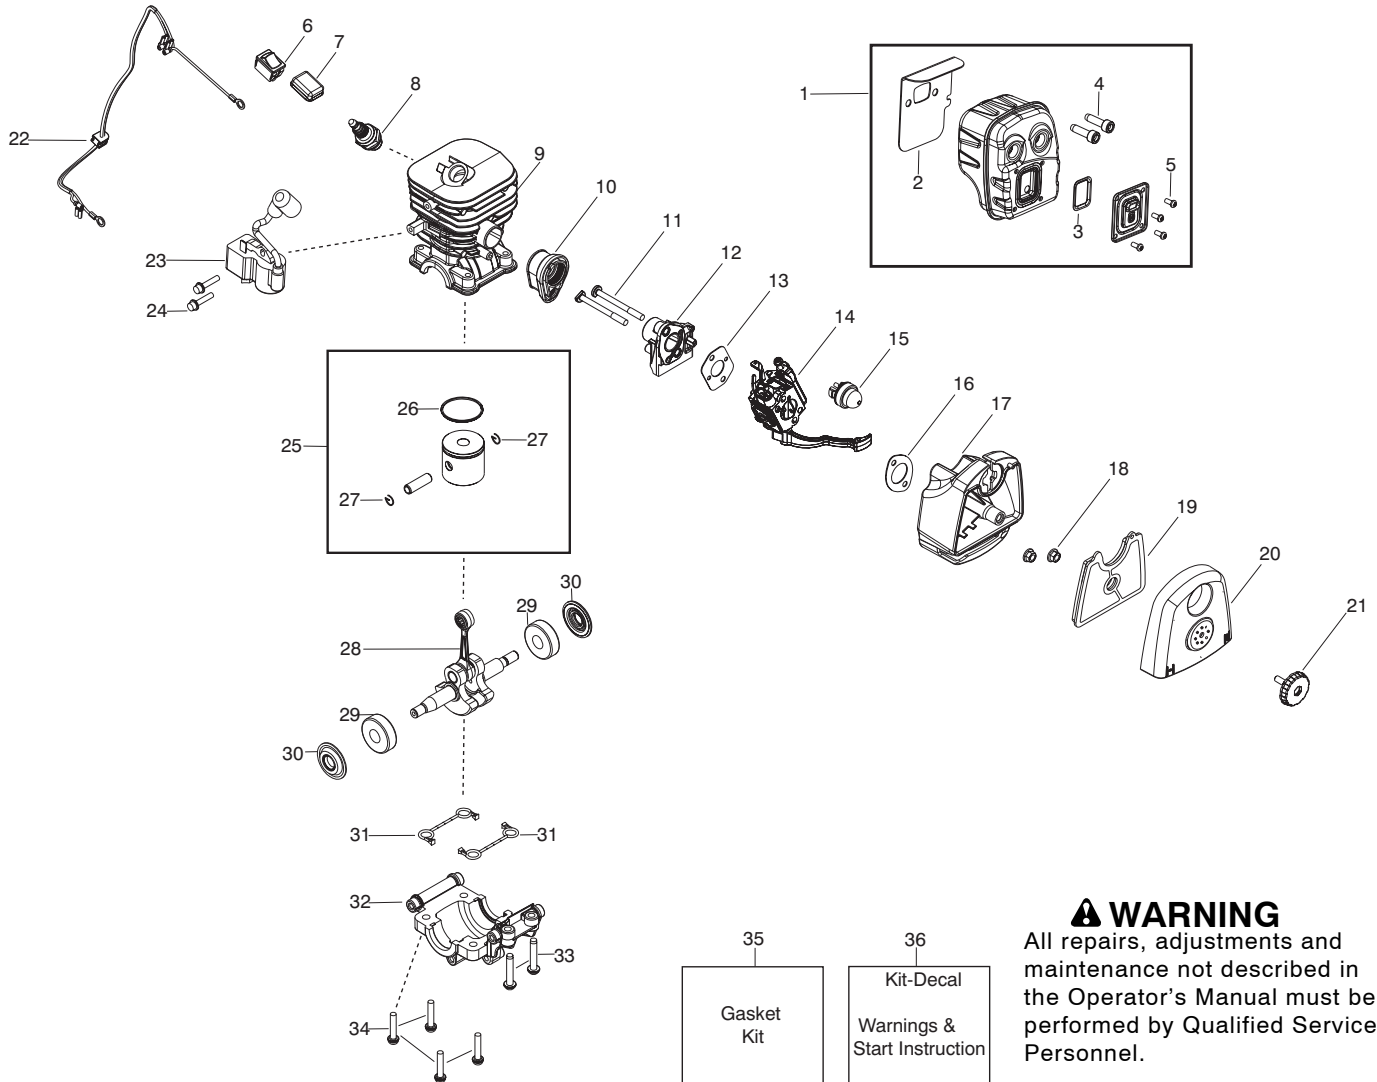

⚠ WARNING
All repairs, adjustments and maintenance not described in the Operator's Manual must be performed by Qualified Service Personnel.

Ref.	Part No.	Description	Ref.	Part No.	Description
1.	545111901	Assy - Muffler (Incl. 2,3,4,5)	23.	545108101	Module - Ignition
2.	545081813	Gasket - Muffler (kit)	24.	530016456	Screw
3.	545081810	Kit - Spark Screen (Incl. 5)	25.	545081814	Kit - Piston (Incl. 26,27)
4.	530058982	Bolt - Muffler	26.	530019283	Ring - Piston
5.	530015241	Screw	27.	530015162	Retainer - Piston pin
6.	545049301	Switch	28.	545081816	Kit - Crankshaft
7.	545128201	Protector - Switch	29.	545013401	Bearing
8.	952030249	Accy - Spark Plug (RCJ6-Y)	30.	545081815	Kit - Crankshaft seal
9.	★★★★★	Cylinder - Chrome	31.	545081813	Seal - Cylinder (kit)
10.	545132501	Boot - Carb.	32.	545068301	Cap - Bearing
11.	530016187	Screw	33.	530015940	Screw
12.	545133301	Plate - Carb.	34.	530015897	Screw
13.	545081813	Gasket - Carb. (kit)	35.	545081813	Kit - Gasket (Incl. 2,13,16,31)
14.	545081811	Kit - Carb. (Zama W37) (Incl. 13,16)	36.	545081859	Kit - Decal
15.	530047721	Bulb - Purge (Included with #26 on page 1)			
16.	545081813	Gasket - Airbox (kit)			
17.	545109801	Base - Airbox			
18.	530016101	Nut - Carb screw			
19.	545112101	Filter - Air			
20.	545176801	Cover - Airbox			
21.	530059796	Assy - Airbox Knob			
22.	545108202	Assy - Leadwire			

✓ = New Part Number For This IPL

★ = Refer to the Service Reference Indicated for more information.(Located at the END of the IPL)