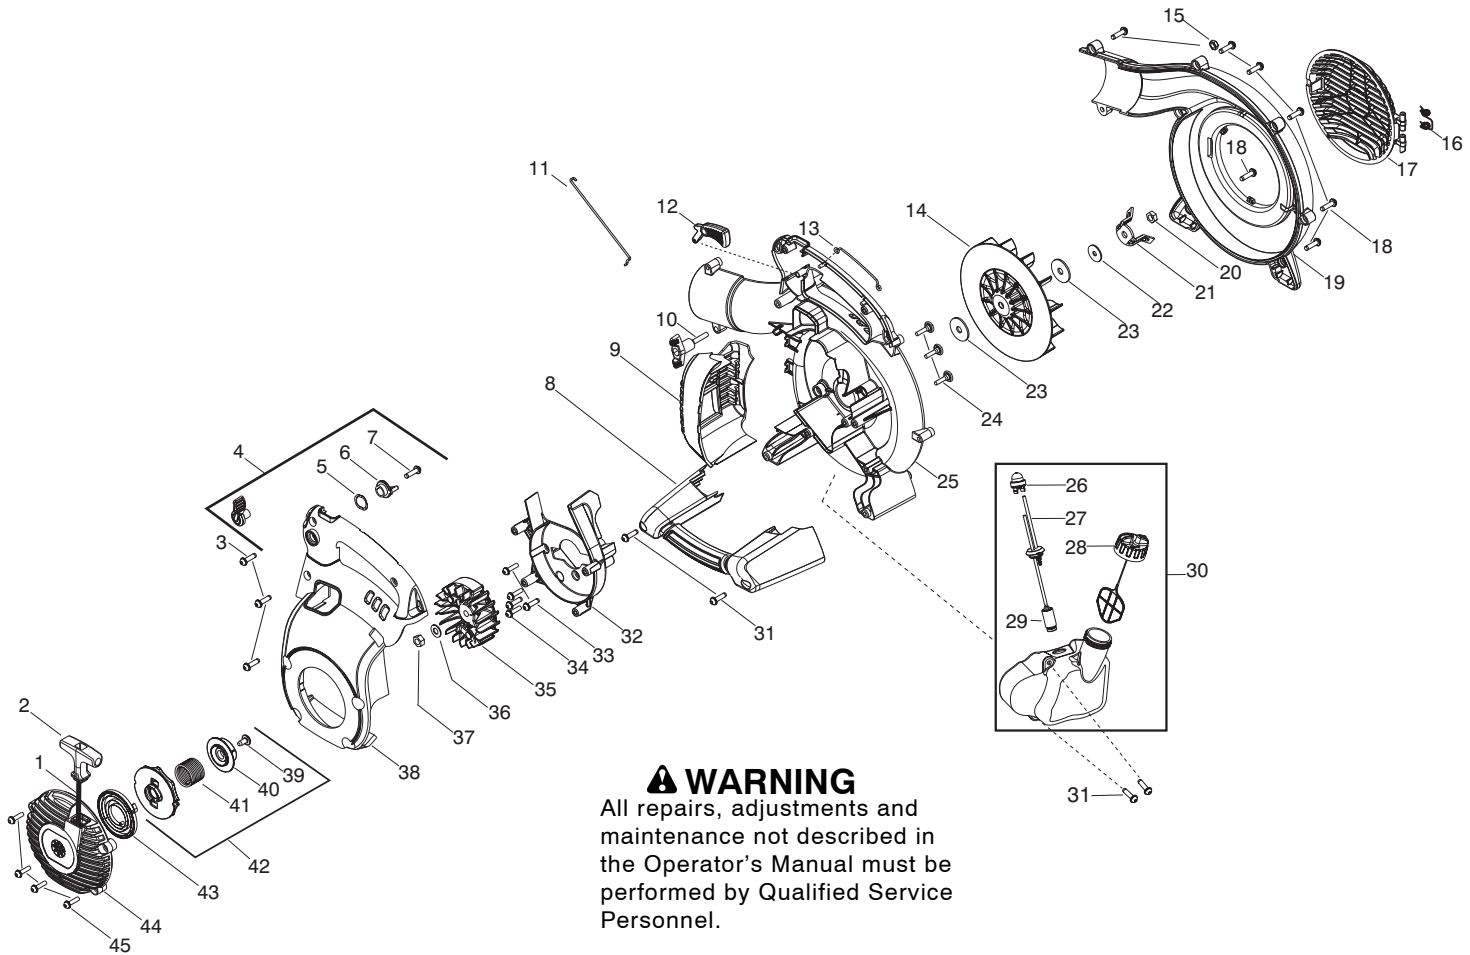

Ref.	Part No.	Description	Ref.	Part No.	Description
1.	545081817	Kit - Rope	29.	530095646	Assy - Fuel pickup
2.	545043204	Handle - Starter	30.	545108901	Assy - Fuel tank (Incl. 26,27,28,29)
3.	530015814	Screw	31.	530015814	Screw
4.	545081822	Kit - Cruise control (Incl. 5,6,7)	32.	★★★★★	Scroll - Flywheel
5.	530015147	Washer - Wave	33.	530015814	Screw
6.	545111501	Ratchet - Cruise control	34.	530015810	Screw
7.	530015814	Screw	35.	545088801	Assy - Flywheel
8.	545119002	Handle - Assist	36.	530015828	Washer
9.	545157901	Assy. - Muffler guard	37.	530016134	Nut - Flywheel
10.	545108701	Assy. - Knob tube clamp	38.	545108801	Cover - Motor housing
11.	545111301	Wire - Linkage	39.	545112801	Screw
12.	545111601	Trigger - Throttle	40.	545089001	Hub
13.	545131701	Wire - Handle ground	41.	545115901	Spring - EPS2
14.	545131301	Impeller	42.	545006084	Kit - Starter (Incl. 39,40,41)
15.	530015197	Nut - Blower tube	43.	530042095	Spring - Starter
16.	545111101	Spring - Vac door	44.	545111801	Housing - Starter Cover
17.	545111201	Cover - Vac door	45.	530015810	Screw
18.	530015814	Screw			
19.	545113001	Assy - Outer scroll (Incl. 16,17)			
20.	545147101	Nut - Impeller			
21.	★★★★★	Blade - Mulch			
22.	★★★★★	Washer			
23.	545164501	Washer - Impeller			
24.	530016445	Screw			
25.	545110001	Scroll - Inner			
26.	530047721	Bulb - Purge			
27.	545081841	Kit - Fuel line grommet (Incl. 26,29)			
28.	530150350	Assy - Fuel cap with retainer			

✓ = New Part Number For This IPL

★ = Refer to the Service Reference Indicated for more information.(Located at the END of the IPL)

Parts List No. 545103439		Husqvarna PARTS LIST	MODEL HVA 125BX (US)
Date 10/13/08	Replaces 545103439 - 7/10/08		NOTE : Illustration may differ from actual model due to design changes.

Page 1, Ref.# 22 - 530015127 Washer