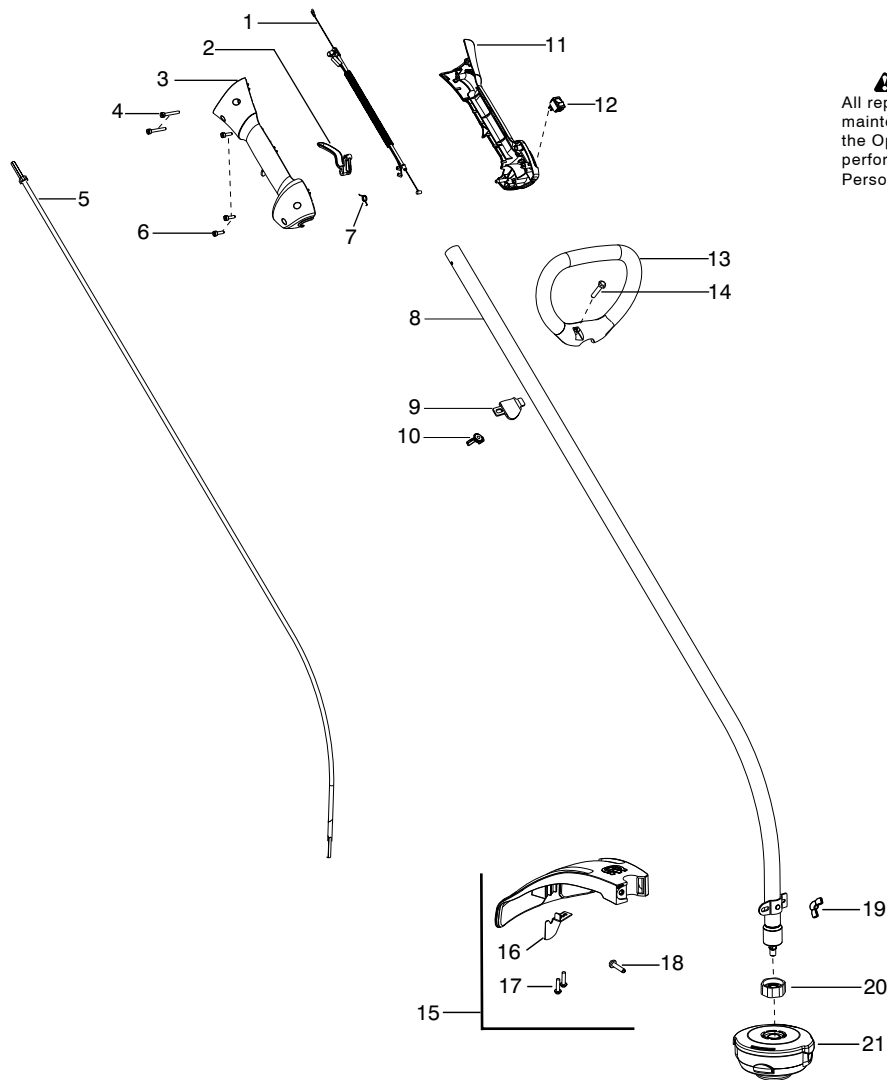

125C

Spare parts

Ersatzteile

Pièces détachées

Reserve onderdelen

Repuestos

Reservdelar

Parts List No. 530165592		Husqvarna ® PARTS LIST	MODEL 125C
Date 9/08/05	Replaces 530165592 - 6/14/05		NOTE : Illustration may differ from actual model due to design changes.

⚠ WARNING
All repairs, adjustments and maintenance not described in the Operator's Manual must be performed by Qualified Service Personnel.

Ref.	Part No.	Description	Ref.	Part No.	Description
1.	530150561	Assy-Cable/Wire Harness	19.	530016152	Wingnut
2.	530059807	Trigger	20. ✓	545017403	Dust cup
3.	545024201	Housing-Throttle (RH)	21.	5373383-03	Assy-T25 Cutting Head
4.	530016448	Screw			
5.	545007508	Flexshaft			
6.	530016449	Screw			
7.	530016454	Spring-Trigger			
8.	545031001	Kit-Driveshaft			
9.	530059185	Clamp-Handle			
10.	530016152	Wingnut			
11.	530057856	Housing-Throttle (LH)			
12.	545030601	Kit-Switch			
13.	530150076	Handle-Assist			
14.	530015820	Bolt			
15.	545031101	Kit-Shield (Incl. 16,17,18,19)			
16.	530052287	Limit-Line			
17.	530015814	Screw	✓	545058716	Manual
18.	530015820	Bolt	✓	545059101	Decal-Warning

Not Shown

✓ = New Part Number For This IPL

★ = Refer to the Service Reference Indicated for more information.(Located at the END of the IPL)

Parts List No. 530165592		Husqvarna® PARTS LIST	MODEL 125C
Date 9/08/05	Replaces 530165592 - 6/14/05		NOTE : Illustration may differ from actual model due to design changes.