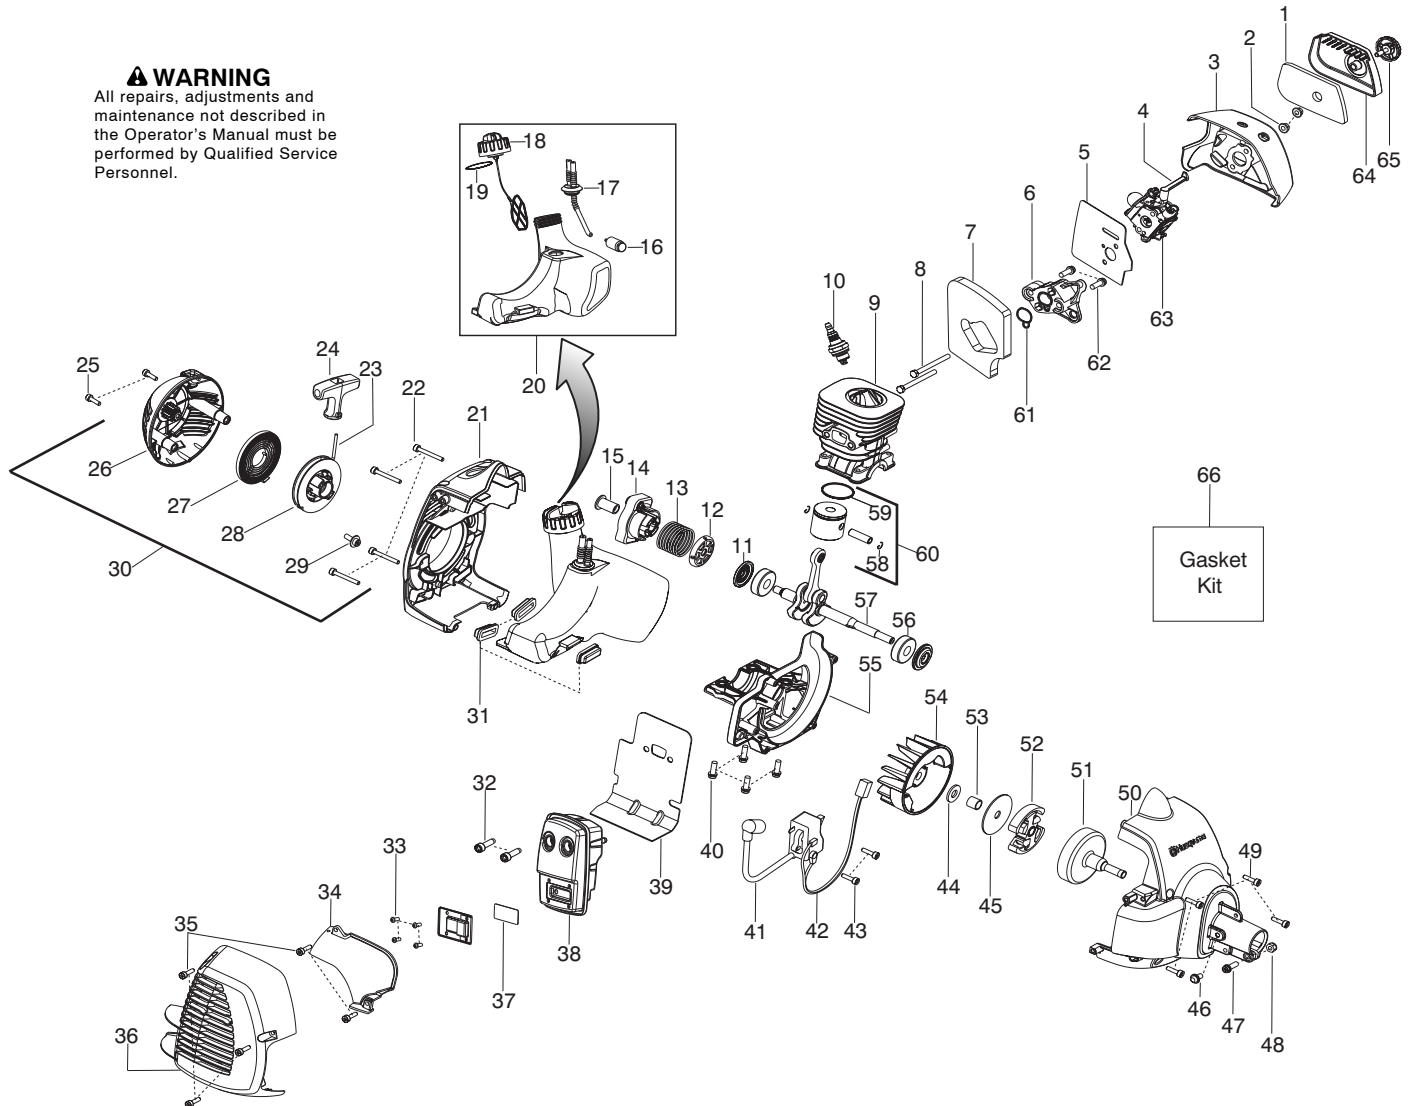

Parts List No. 530165592		Husqvarna® PARTS LIST	MODEL 125C	
Date 9/08/05	Replaces 530165592 - 6/14/05		NOTE : Illustration may differ from actual model due to design changes.	Page: 2

⚠ WARNING
All repairs, adjustments and maintenance not described in the Operator's Manual must be performed by Qualified Service Personnel.

Ref.	Part No.	Description	Ref.	Part No.	Description	Ref.	Part No.	Description
1.	530150253	Filter	25.	545003801	Screw	47.	530016470	Screw
2.	530016101	Nut-Carb. Screw	26.	545029601	Starter Hsg. w/eyelet	48.	530403094	Nut
3.	530057845	Air Box	27.	545029801	Kit-Starter Spring	49.	530016456	Screw
4.	530057844	Lever - Choke	28.	545029701	Kit-Starter Pulley	50.	545017501	Assy-Fan Housing
5.	545050402	Kit-Carb. Gasket (Incl. 7,61)	29.	530016468	Screw	51.	530150039	Assy-Clutch Drum
6.	530035596	Adaptor-Carb.	30.	530150567	Assy-Starter Hsg.(Incl. 23,24,26,27,28,29)	52.	545050405	Kit-Clutch Assy.
7.	545030101	Kit-Gasket (foam)	31.	530059780	Isolator-Tank	53.	530057852	Spacer
8.	530016400	Bolt	32.	530058982	Bolt-Muffler	54.	530039242	Flywheel
9.	545001001	Cylinder	33.	530015496	Screw	55.	545049801	Crankcase-Machined
10.	952030201	Plug-Spark (RCJ-8Y)	34.	530150440	Shield-Heat	56.	545013401	Bearing
11.	545050403	Kit-Crankshaft seal	35.	530016449	Screw	57.	545030001	Kit-Crankshaft
12.	530016475	Washer-Starter	36.	530059784	Guard-Muffler	58.	530015162	Retainer-Piston Pin
13.	530016450	Spring-Starter Cup	37.	545030501	Kit-Spark Arrestor (Incl. 33)	59.	530019283	Ring-Piston
14.	530150568	Assy-Starter Cup	38.	530057847	Assy-Muffler	60.	545030301	Kit-Piston (Incl. 58,59)
15.	530059800	Coupling-Starter	39.	530057848	Gasket-Paper Metal	61.	545030101	Kit-Gasket (adaptor seal)
16.	530095646	Assy-Fuel Filter	40.	530015897	Screw	62.	530015897	Screw
17.	545030201	Kit-Fuel Line	41.	545046701	Module	63.	545030401	Kit-Carb. (Incl. 4,5)
18.	530150350	Assy-Cap w/ret.(Incl. 19)	42.	530039227	Assy-Leadwire	64.	530057846	Cover-Air Box
19.	530019293	O-ring - Fuel Cap	43.	530016456	Screw	65.	530059796	Assy-Knob
20.	530057853	Assy-Fuel Tank (Incl. 16,17,18,19)	44.	530016030	Washer	66.	545030101	Kit-Gasket (Incl. 5,7,11,39,61)
21.	530057851	Shroud-Rear	45.	530094189	Washer-Clutch			
22.	530016448	Screw	46.	530016469	Screw			
23.	545029901	Kit-Rope						
24.	530150318	Handle-Starter						
							Not Shown	
							530058709	Bulb-Purge

= New Part Number For This IPL

= Refer to the Service Reference Indicated for more information.(Located at the END of the IPL)