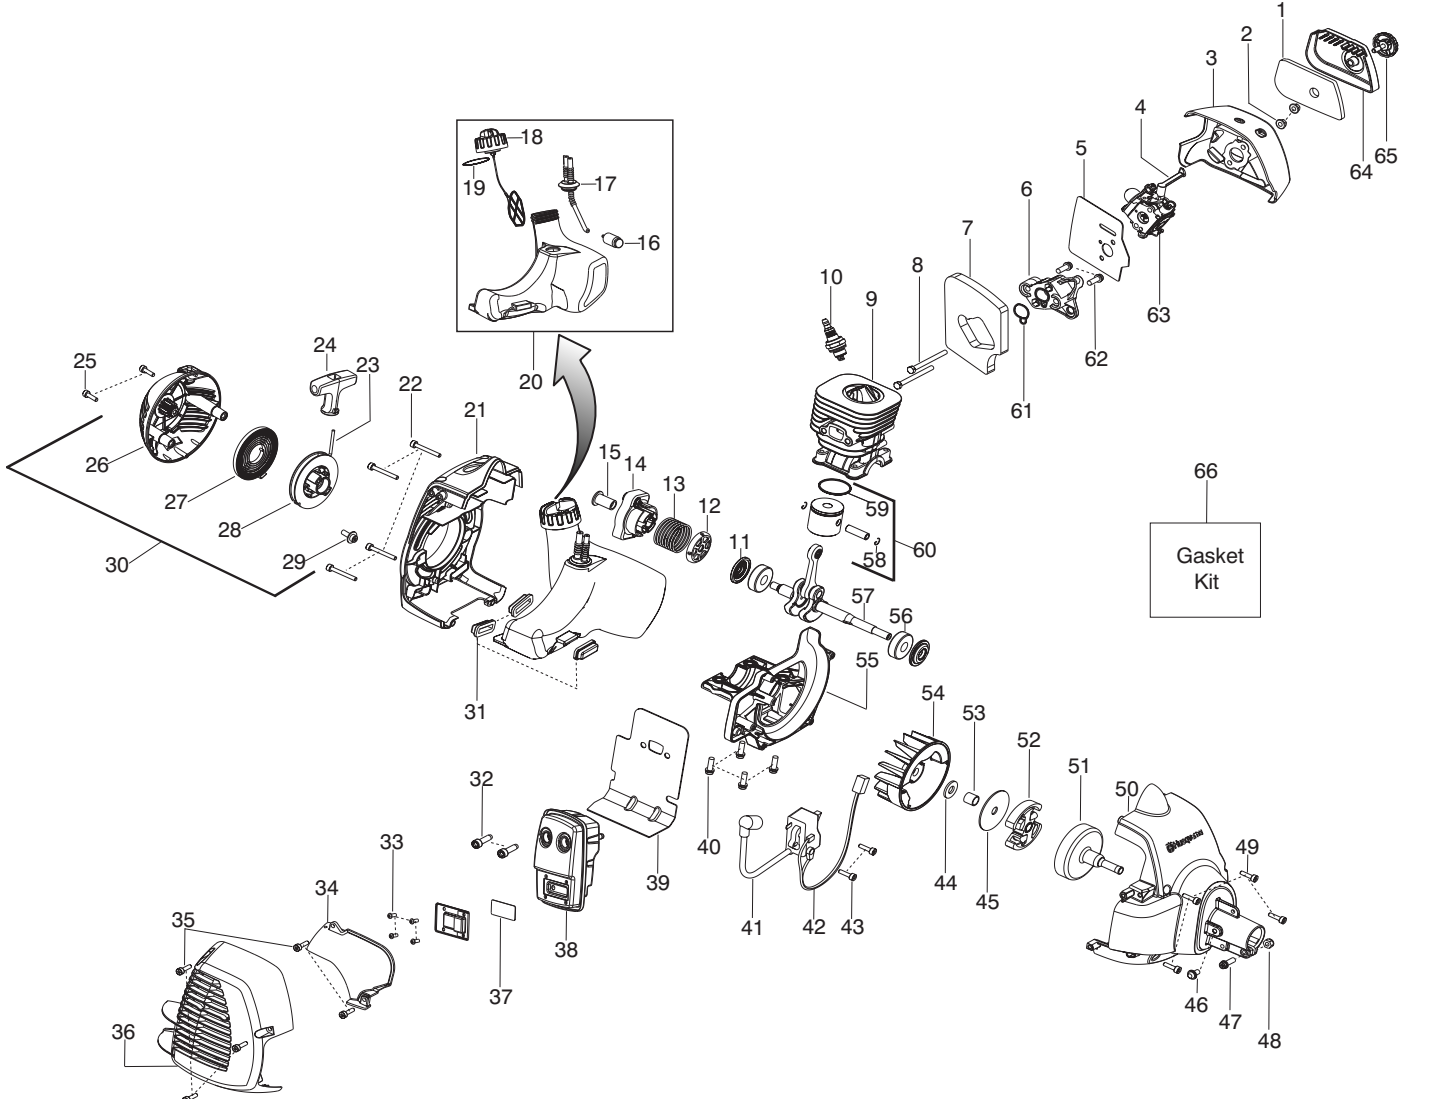

NOTE : Illustration may differ from actual model due to design changes.

Ref.	Part No.	Description	Ref.	Part No.	Description	Ref.	Part No.	Description
1.	530150253	Filter	25.	★★★★★	Screw	48.	530015768	Locknut
2.	530016101	Nut-Carb. Screw	26.	545029603	Starter Hsg. w/eyelet	49.	530016456	Screw
3.	★★★★★	Air Box	27.	545029801	Kit-Starter Spring	50.	545017501	Assy-Fan Housing
4.	530057844	Lever - Choke	28.	545029701	Kit-Starter Pulley	51.	★★★★★	Assy-Clutch Drum
5.	545050402	Kit-Carb. Gasket (Incl 7,61)	29.	530016468	Screw	52.	545050405	Kit-Clutch Assy.
6.	530035596	Adaptor-Carb.	30.	545106301	Assy-Starter Hsg.(Incl. 23,24,26,27,28,29)	53.	530057852	Spacer
7. ✓	545081898	Kit-Gasket (foam)	31.	530059780	Isolator-Tank	54.	530039242	Flywheel
8.	530016400	Bolt	32.	530058982	Bolt-Muffler	55.	★★★★★	Crankcase
9.	545001001	Cylinder	33.	530015496	Screw	56.	545013401	Bearing
10.	952030249	Plug-Spark (RCJ-6Y)	34.	530150440	Shield-Heat	57.	545030001	Kit-Crankshaft
11.	545050403	Kit-Crankshaft seal	35.	530016449	Screw	58.	530015162	Retainer-Piston Pin
12.	530016475	Washer-Starter	36.	545104901	Guard-Muffler	59.	530019283	Ring-Piston
13.	545160301	Spring-Starter Cup	37.	545030501	Kit-Spark Arrestor (Incl. 33)	60.	530030301	Kit-Piston (Incl. 58,59)
14. ✓	545102303	Assy-Starter Cup	38.	545057501	Assy-Muffler	61. ✓	545081898	Kit-Gasket (adaptor seal)
15.	530059800	Coupling-Starter	39. ✓	545081898	Kit-Gasket-Paper met.	62.	530015897	Screw
16.	530095646	Assy-Fuel Filter	40.	530015897	Screw	63.	★★★★★	Kit-Carb. (Incl. 4,5)
17.	545081897	Kit-Fuel Line	41.	530039224	Module	64.	530057846	Cover-Air Box
18.	530150350	Assy-Cap w/ret.(Incl. 19)	42.	530039227	Assy-Leadwire	65.	530059796	Assy-Knob
19. ✓	545081898	Kit Gasket O-ring - Fuel Cap	43.	530016456	Screw	66. ✓	545081898	Kit-Gasket (Incl. 5,7,11,19,39,61)
20.	545105105	Assy-Fuel Tank (Incl. 16,17,18,19)	44.	530016463	Washer			
21.	530057851	Shroud-Rear	45.	530094189	Washer-Clutch			
22.	530016448	Screw	46.	530016469	Screw			
23.	545029901	Kit-Rope	47.	530016470	Screw			
24.	530150318	Handle-Starter						

Not Shown

✓ = New Part Number For This IPL

★ = Refer to the Service Reference Indicated for more information.(Located at the END of the IPL)