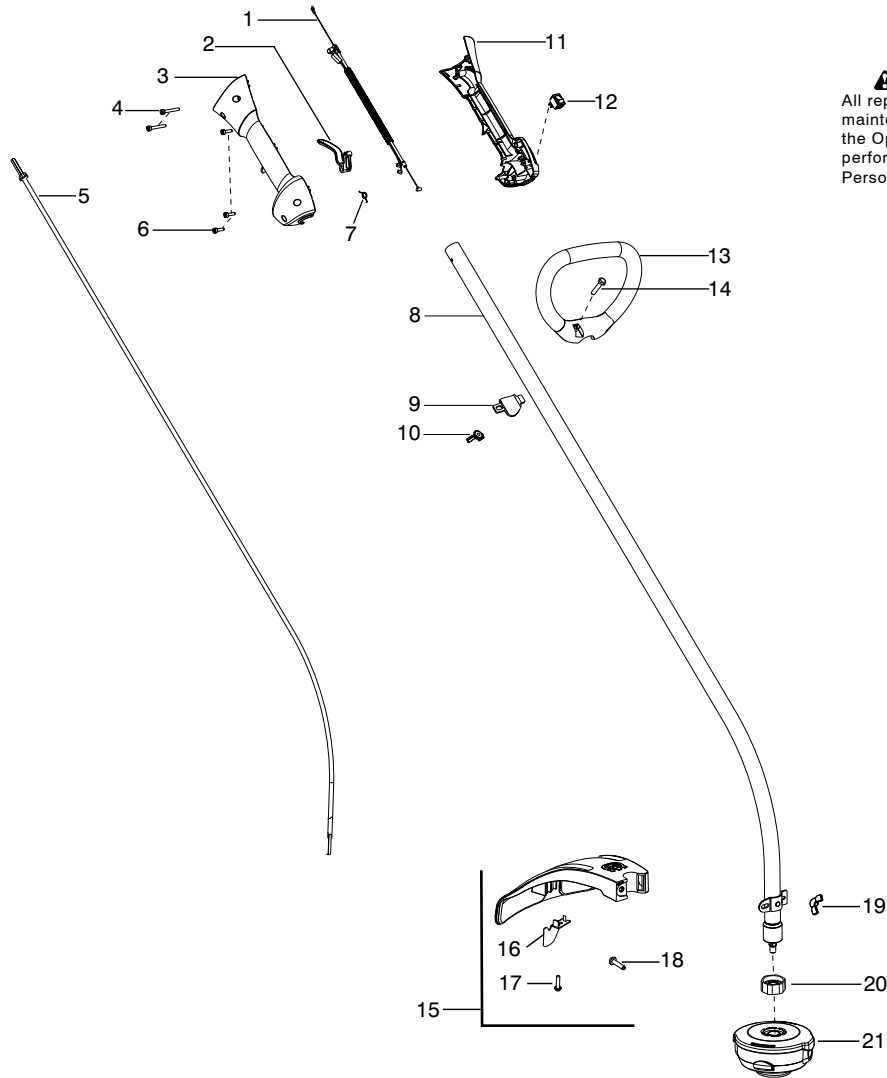

125C

Spare parts
Ersatzteile
Pièces détachées
Reserve onderdelen
Repuestos
Reservdelar

| | | | |
|------------------------------------|--|-------------------------------|--|
| Parts List No. 545014389 | | Husqvarna ® PARTS LIST | MODEL 125C (US/CAN) |
| Date 9/11/08 | Replaces 545014389 - 2/01/08 | | NOTE : Illustration may differ from actual model due to design changes. |

WARNING
All repairs, adjustments and maintenance not described in the Operator's Manual must be performed by Qualified Service Personnel.

| Ref. | Part No. | Description | Ref. | Part No. | Description |
|------|-----------|--------------------------------|------|------------|-----------------------|
| 1. | ★ ★ ★ ★ ★ | Assy-Cable/Wire Harness | 19. | 530016152 | Wingnut |
| 2. | 545066001 | Trigger | 20. | 545017403 | Dust cup |
| 3. | 545062002 | Housing-Throttle (RH) | 21. | 5373383-03 | Assy-T25 Cutting Head |
| 4. | 530016448 | Screw | | | |
| 5. | ★ ★ ★ ★ ★ | Flexshaft | | | |
| 6. | 530016449 | Screw | | | |
| 7. | 530016454 | Spring-Trigger | | | |
| 8. | 545180806 | Kit-Driveshaft | | | |
| 9. | 530059185 | Clamp-Handle | | | |
| 10. | 530016152 | Wingnut | | | |
| 11. | 545067001 | Housing-Throttle (LH) | | | |
| 12. | 545030601 | Kit-Switch | | | |
| 13. | 545042201 | Handle-Assist | | | |
| 14. | 530015820 | Bolt | | | |
| 15. | 545031101 | Kit-Shield (Incl. 16,17,18,19) | | | |
| 16. | 545081862 | Kit - Limiter-Line | | | |
| 17. | 530015814 | Screw | | | |
| 18. | 530015820 | Bolt | | | |
| | | | | | Not Shown |
| | | | | 545059101 | Decal-Warning |

Not Shown

✓ = New Part Number For This IPL

★ = Refer to the Service Reference Indicated for more information.(Located at the END of the IPL)

| | | | |
|------------------------------------|--|---|--|
| Parts List No. 545014389 | |  Husqvarna ® PARTS LIST | MODEL 125C (US/CAN) |
| Date 9/11/08 | Replaces 545014389 - 2/01/08 | | NOTE : Illustration may differ from actual model due to design changes. |