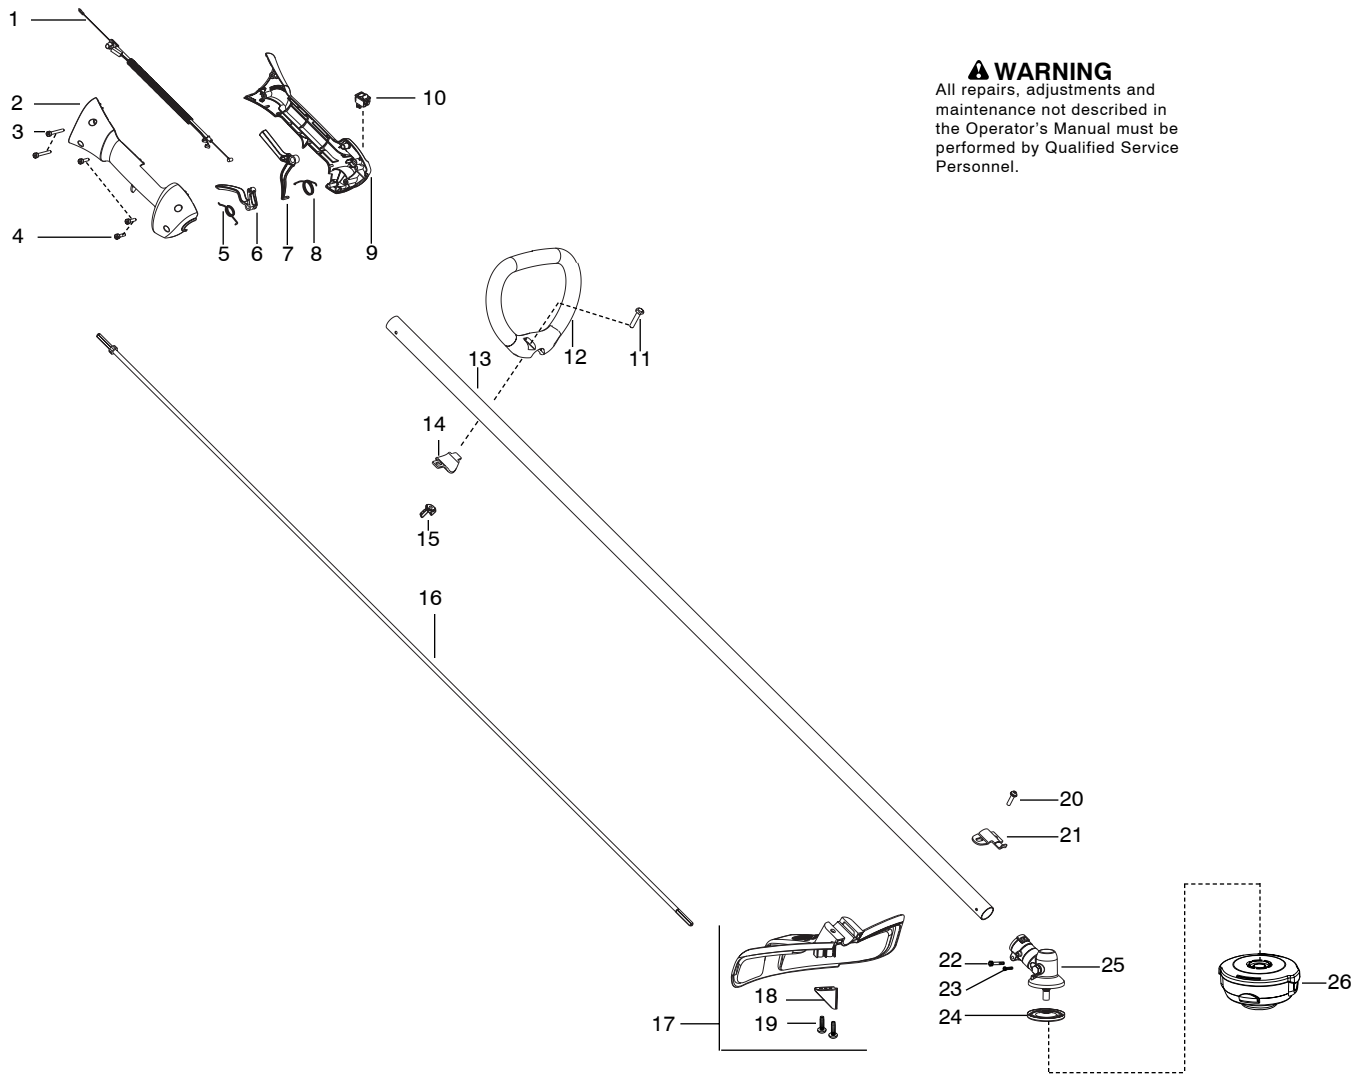

# 125L (USA, Canada)

**Spare parts**

**Ersatzteile**

**Pièces détachées**

**Reserve onderdelen**

**Repuestos**

**Reservdelar**

<b>Parts List No.</b> 545014390		 <b>Husqvarna</b> ® PARTS LIST	<b>MODEL</b> 125L SST (US/CAN)
<b>Date</b> 01/26/06	<b>NEW</b>		<b>NOTE :</b> Illustration may differ from actual model due to design changes.

**⚠ WARNING**  
All repairs, adjustments and maintenance not described in the Operator's Manual must be performed by Qualified Service Personnel.

Ref.	Part No.	Description	Ref.	Part No.	Description
1.	530150561	Assy-Cable/Wire Harness	19.	530015814	Screw
2.	545062001	Housing-Throttle (RH)	20.	530015771	Screw
3.	530016448	Screw	21.	530057554	Bracket-Shield
4.	530016449	Screw	22.	530016014	Screw
5.	530016454	Spring-Trigger	23.	530016301	Screw
6.	545066001	Trigger	24.	530150294	Assy-Dust cup
7.	530059804	Lockout-Throttle	25.	530096295	Assy-Gearbox
8.	545045601	Spring-Lockout	26.	5373383-02	Assy-T25 Cutting Head
9.	545067001	Housing-Throttle (LH)			
10.	545030601	Kit-Switch			
11.	530015820	Bolt			
12.	545042201	Handle-Assist			
13.	545030701	Kit-Driveshaft SST (Incl. decal)			
14.	530059185	Clamp-Handle			
15.	530016152	Wingnut			
16.	545007507	Flex shaft			
17.	545030901	Kit-Shield (Incl. 18,19,20)			
18.	530052286	Limiter-Line			
				<b>Not Shown</b>	
				545058716	Manual
				545059001	Decal-Warning

✓ = New Part Number For This IPL

★ = Refer to the Service Reference Indicated for more information.(Located at the END of the IPL)

<b>Parts List No.</b> 545014390		<b>Husqvarna</b> ® PARTS LIST	<b>MODEL</b> 125L SST (US/CAN)
<b>Date</b> 01/26/06	<b>NEW</b>		<b>Page:</b> 2
<b>NOTE :</b> Illustration may differ from actual model due to design changes.			

✓ = New Part Number For This IPL

★ = Refer to the Service Reference Indicated for more information.(Located at the END of the IPL)