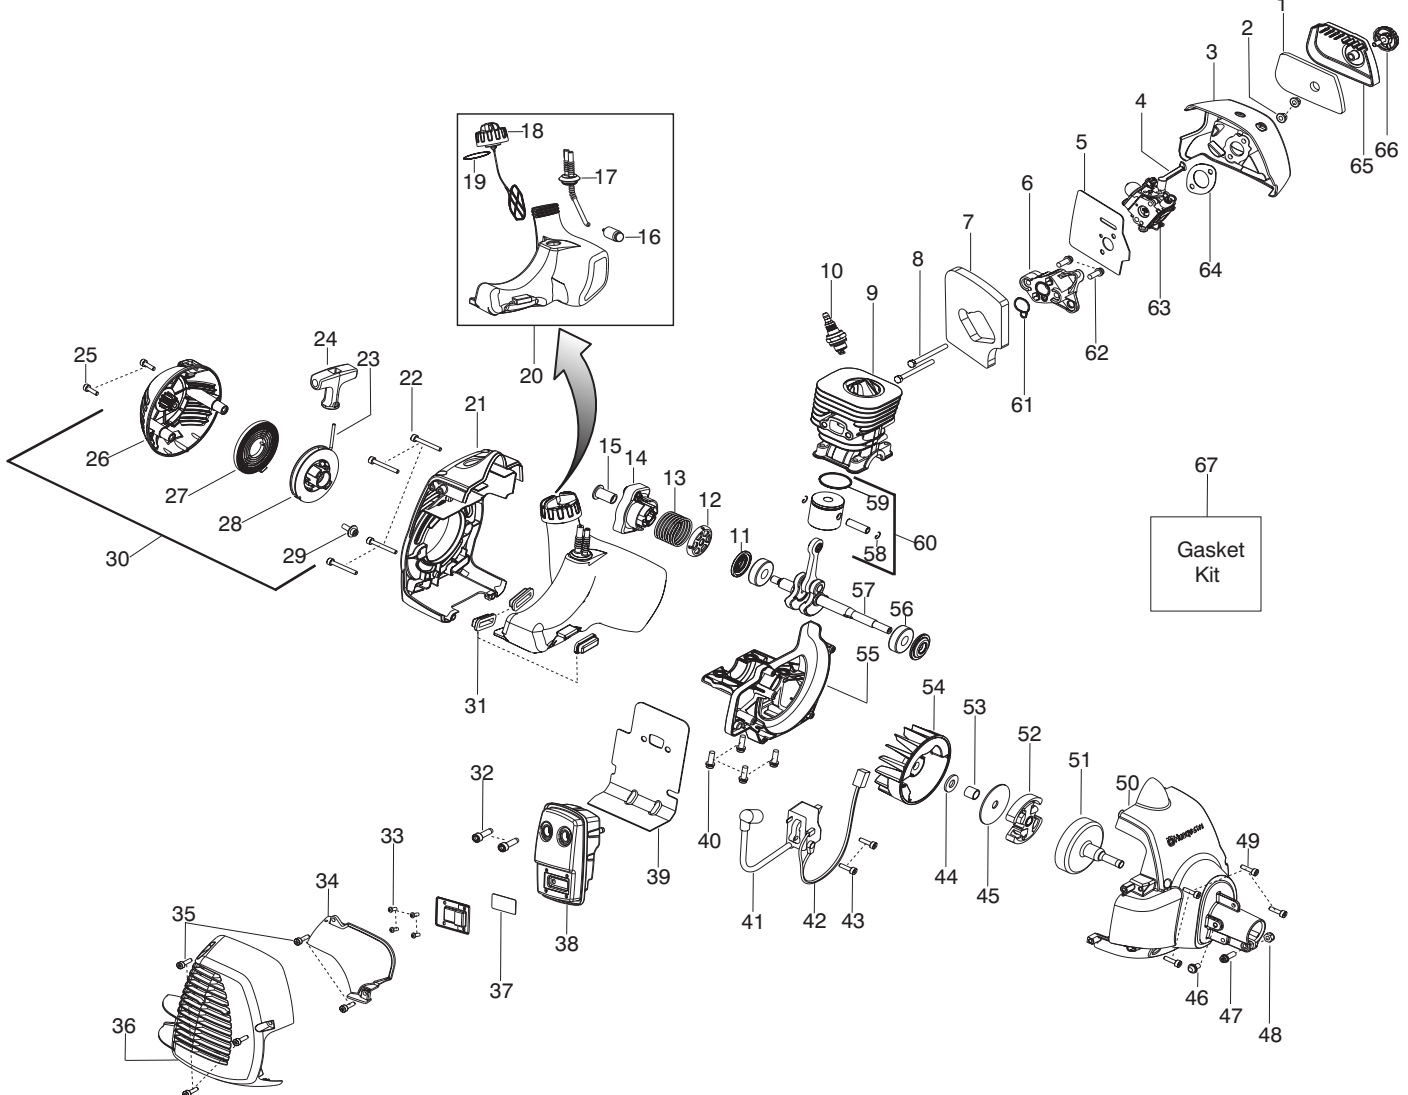

# 125L (USA, Canada)

**Spare parts**

**Ersatzteile**

**Pièces détachées**

**Reserve onderdelen**

**Repuestos**

**Reservdelar**

<b>Parts List No.</b> 545014390		 <b>Husqvarna</b> ® PARTS LIST	<b>MODEL</b> 125L SST (US/CAN)
<b>Date</b> 01/26/06	<b>NEW</b>		<b>NOTE :</b> Illustration may differ from actual model due to design changes.

**⚠ WARNING**  
All repairs, adjustments and maintenance not described in the Operator's Manual must be performed by Qualified Service Personnel.

Ref.	Part No.	Description	Ref.	Part No.	Description
1.	530150561	Assy-Cable/Wire Harness	19.	530015814	Screw
2.	545062001	Housing-Throttle (RH)	20.	530015771	Screw
3.	530016448	Screw	21.	530057554	Bracket-Shield
4.	530016449	Screw	22.	530016014	Screw
5.	530016454	Spring-Trigger	23.	530016301	Screw
6.	545066001	Trigger	24.	530150294	Assy-Dust cup
7.	530059804	Lockout-Throttle	25.	530096295	Assy-Gearbox
8.	545045601	Spring-Lockout	26.	5373383-02	Assy-T25 Cutting Head
9.	545067001	Housing-Throttle (LH)			
10.	545030601	Kit-Switch			
11.	530015820	Bolt			
12.	545042201	Handle-Assist			
13.	545030701	Kit-Driveshaft SST (Incl. decal)			
14.	530059185	Clamp-Handle			
15.	530016152	Wingnut			
16.	545007507	Flex shaft			
17.	545030901	Kit-Shield (Incl. 18,19,20)			
18.	530052286	Limiter-Line			
				<b>Not Shown</b>	
				545058716	Manual
				545059001	Decal-Warning

✓ = New Part Number For This IPL

★ = Refer to the Service Reference Indicated for more information.(Located at the END of the IPL)

<b>Parts List No.</b> 545014390		<b>Husqvarna</b> ® PARTS LIST	<b>MODEL</b> 125L SST (US/CAN)
<b>Date</b> 01/26/06	<b>NEW</b>		<b>Page:</b> 2
<b>NOTE :</b> Illustration may differ from actual model due to design changes.			

✓ = New Part Number For This IPL

★ = Refer to the Service Reference Indicated for more information.(Located at the END of the IPL)