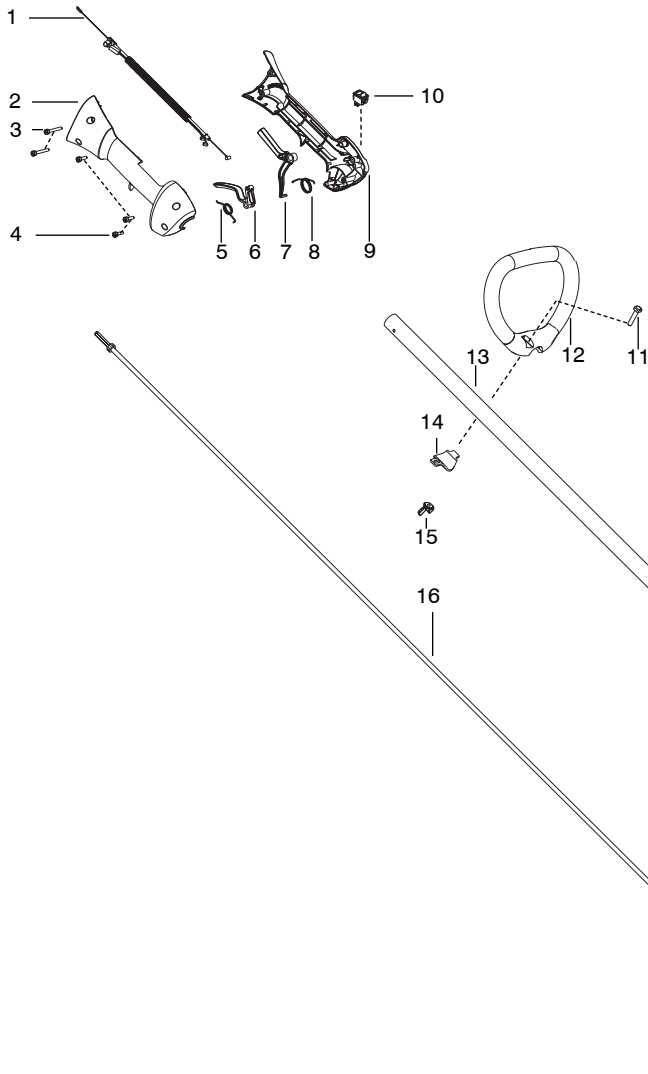

125 L

Spare parts

Parts List No. 545014390		Husqvarna ® PARTS LIST	MODEL 125L SST (US/CAN)
Date 1/11/08	Replaces 545014390 - 9/28/07		NOTE : Illustration may differ from actual model due to design changes.

⚠ WARNING
All repairs, adjustments and maintenance not described in the Operator's Manual must be performed by Qualified Service Personnel.

Ref.	Part No.	Description	Ref.	Part No.	Description
1.	★★★★★	Assy-Cable/Wire Harness	19.	530015814	Screw
2.	545062001	Housing-Throttle (RH)	20.	530015771	Screw
3.	530016448	Screw	21.	530057554	Bracket-Shield
4.	530016449	Screw	22.	530016014	Screw
5.	530016454	Spring-Trigger	23.	545003902	Screw
6.	545066001	Trigger	24.	537234901	Driver Disc
7.	530059804	Lockout-Throttle	25.	530096295	Assy-Gearbox
8.	545045601	Spring-Lockout	26.	5373383-02	Assy-T25 Cutting Head
9.	545067001	Housing-Throttle (LH)			
10.	545030601	Kit-Switch			
11.	530015820	Bolt			
12.	545042201	Handle-Assist			
13.	545030701	Kit-Driveshaft SST (Incl. decal, 21,22,23,25)			
14.	530059185	Clamp-Handle			
15.	530016152	Wingnut			
16. ✓	★★★★★	Flex shaft			
17.	545030901	Kit-Shield (Incl. 18,19,20)			
18.	530052286	Limiter-Line			
				Not Shown	
			✓	545146947 545059001	Manual Decal-Warning

✓ = New Part Number For This IPL

★ = Refer to the Service Reference Indicated for more information.(Located at the END of the IPL)

Parts List No. 545014390		 Husqvarna ® PARTS LIST	MODEL 125L SST (US/CAN)
Date 1/11/08	Replaces 545014390 - 9/28/07		NOTE : Illustration may differ from actual model due to design changes.