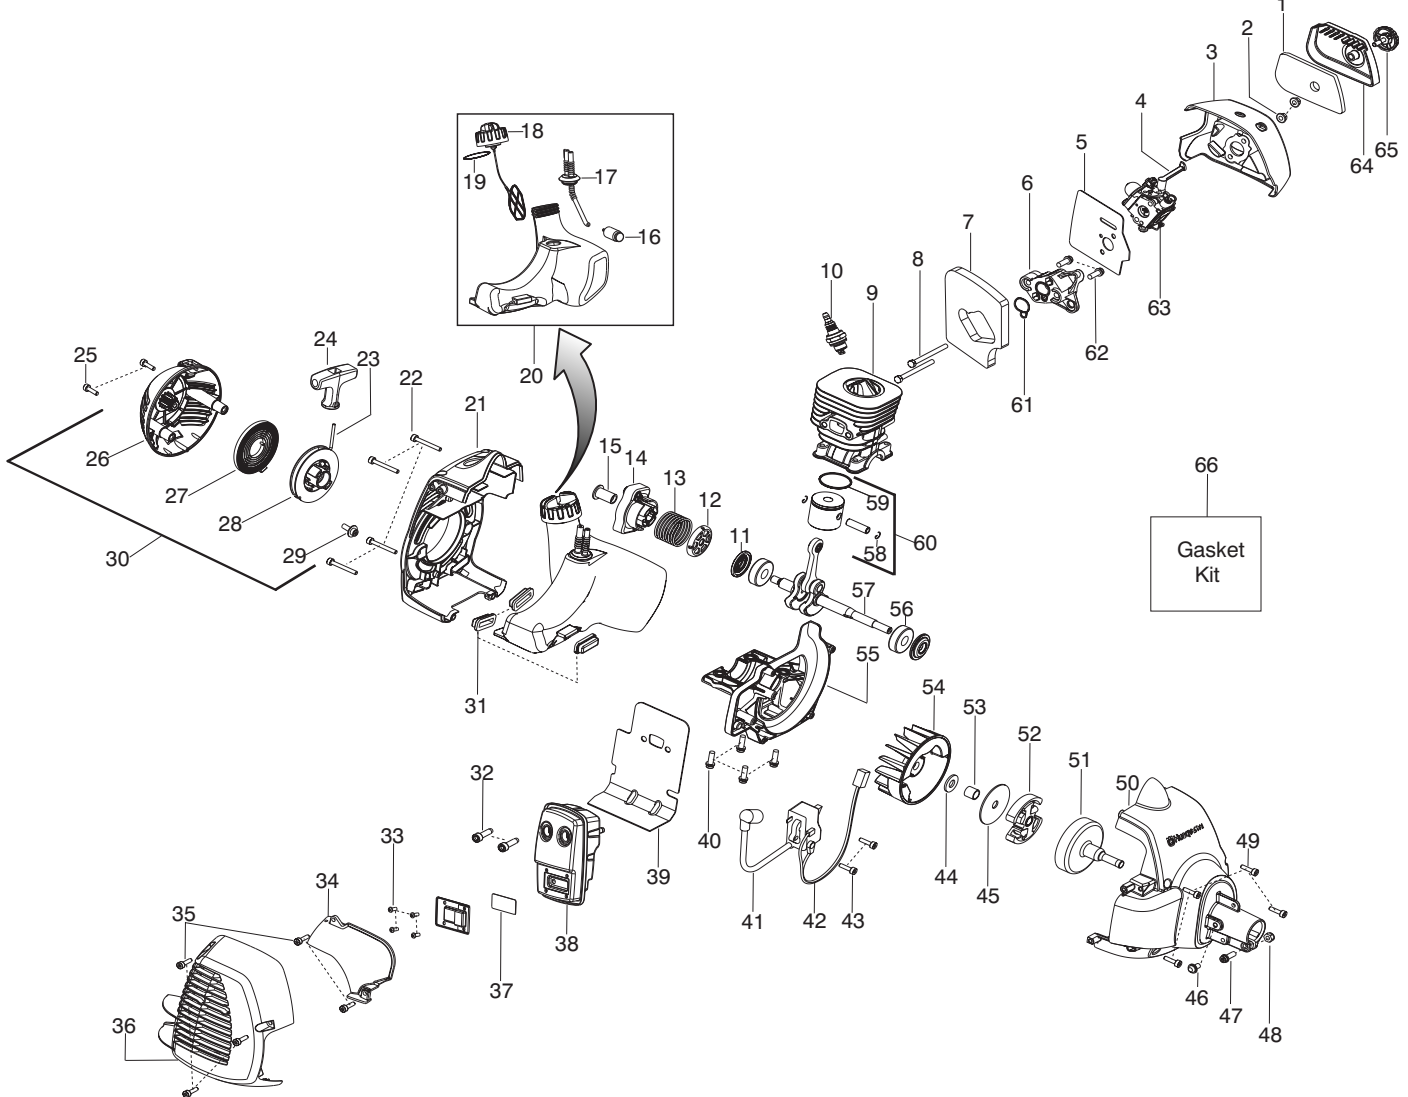

125 L

Spare parts

Parts List No. 545014390		Husqvarna ® PARTS LIST	MODEL 125L SST (US/CAN)
Date 1/11/08	Replaces 545014390 - 9/28/07		NOTE : Illustration may differ from actual model due to design changes.

⚠ WARNING
All repairs, adjustments and maintenance not described in the Operator's Manual must be performed by Qualified Service Personnel.

Ref.	Part No.	Description	Ref.	Part No.	Description
1.	★★★★★	Assy-Cable/Wire Harness	19.	530015814	Screw
2.	545062001	Housing-Throttle (RH)	20.	530015771	Screw
3.	530016448	Screw	21.	530057554	Bracket-Shield
4.	530016449	Screw	22.	530016014	Screw
5.	530016454	Spring-Trigger	23.	545003902	Screw
6.	545066001	Trigger	24.	537234901	Driver Disc
7.	530059804	Lockout-Throttle	25.	530096295	Assy-Gearbox
8.	545045601	Spring-Lockout	26.	5373383-02	Assy-T25 Cutting Head
9.	545067001	Housing-Throttle (LH)			
10.	545030601	Kit-Switch			
11.	530015820	Bolt			
12.	545042201	Handle-Assist			
13.	545030701	Kit-Driveshaft SST (Incl. decal, 21,22,23,25)			
14.	530059185	Clamp-Handle			
15.	530016152	Wingnut			
16. ✓	★★★★★	Flex shaft			
17.	545030901	Kit-Shield (Incl. 18,19,20)			
18.	530052286	Limiter-Line			
				Not Shown	
			✓	545146947 545059001	Manual Decal-Warning

✓ = New Part Number For This IPL

★ = Refer to the Service Reference Indicated for more information.(Located at the END of the IPL)

Parts List No. 545014390		 Husqvarna ® PARTS LIST	MODEL 125L SST (US/CAN)
Date 1/11/08	Replaces 545014390 - 9/28/07		NOTE : Illustration may differ from actual model due to design changes.