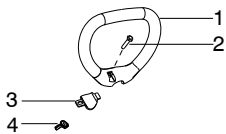

Ref.	Part No.	Description	Ref.	Part No.	Description
1.	545125301	Assy-Cable/Wire Harness	20.	530052286	Limiters-Line
2.	545066001	Trigger	21.	530015814	Screw
3.	545062001	Housing-Throttle (RH)	22.	530016014	Screw
4.	530016448	Screw	23.	545003902	Screw
5.	530016449	Screw	24.	5373383-02	Assy-T25 Cutting Head
6.	530016454	Spring-Trigger	25.	530015771	Screw
7.	530059804	Lockout-Throttle	26.	530057554	Bracket-Shield
8.	545045601	Spring-Lockout	27.	530096295	Assy-Gearbox
9.	545067001	Housing-Throttle (LH)	28.	537234901	Driver Disc
10.	545030601	Kit-Switch			
11.	★★★★★	Screw			Not Shown
12.	★★★★★	Knob			
13.	★★★★★	Assy - Loop Handle			
14.	★★★★★	Spacer			
15.	★★★★★	Nut - Square M6			
16.	545006074	Kit-Driveshaft Upper (Incl. 17, & flex)		545146985	Manual
17.	503200725	Screw		545135301	Decal-Warning Shaft (upper)
18.	545006067	Kit-Lower Shaft (incl. flex,22,23,26,27)		545096701	Decal-Warning Shaft (lower)
19.	545030901	Kit-Shield (Incl. 20,21,25)		530031159	Wrench-Hex (5/32")

Not Shown

✓ = New Part Number For This IPL

★ = Refer to the Service Reference Indicated for more information.(Located at the END of the IPL)

Parts List No. 545103447		Husqvarna ® PARTS LIST	MODEL 125LDX (US/CAN)
Date 9/15/09	Replaces 545103447 - 9/11/08		NOTE : Illustration may differ from actual model due to design changes.

Serial Number - 2007-202N and lower, please use the following parts:

- Ref.# 1 - 545180809 Kit - Loop Handle (Includes Hardware)
- Ref.# 2 - 530015820 Bolt
- Ref.# 3 - 530059185 Handle Clamp
- Ref.# 4 - 530016152 Wingnut

Serial Number - 2007-203N and higher, please use the following parts:

- Page 1, Ref.# 11 - 725238051 Screw
- Page 1, Ref.# 12 - 503879001 Knob
- Page 1, Ref.# 13 - 545144303 Assy - Loop Handle
- Page 1, Ref.# 14 - 503940301 Spacer
- Page 1, Ref.# 15 - 502197101 Nut - Square M6