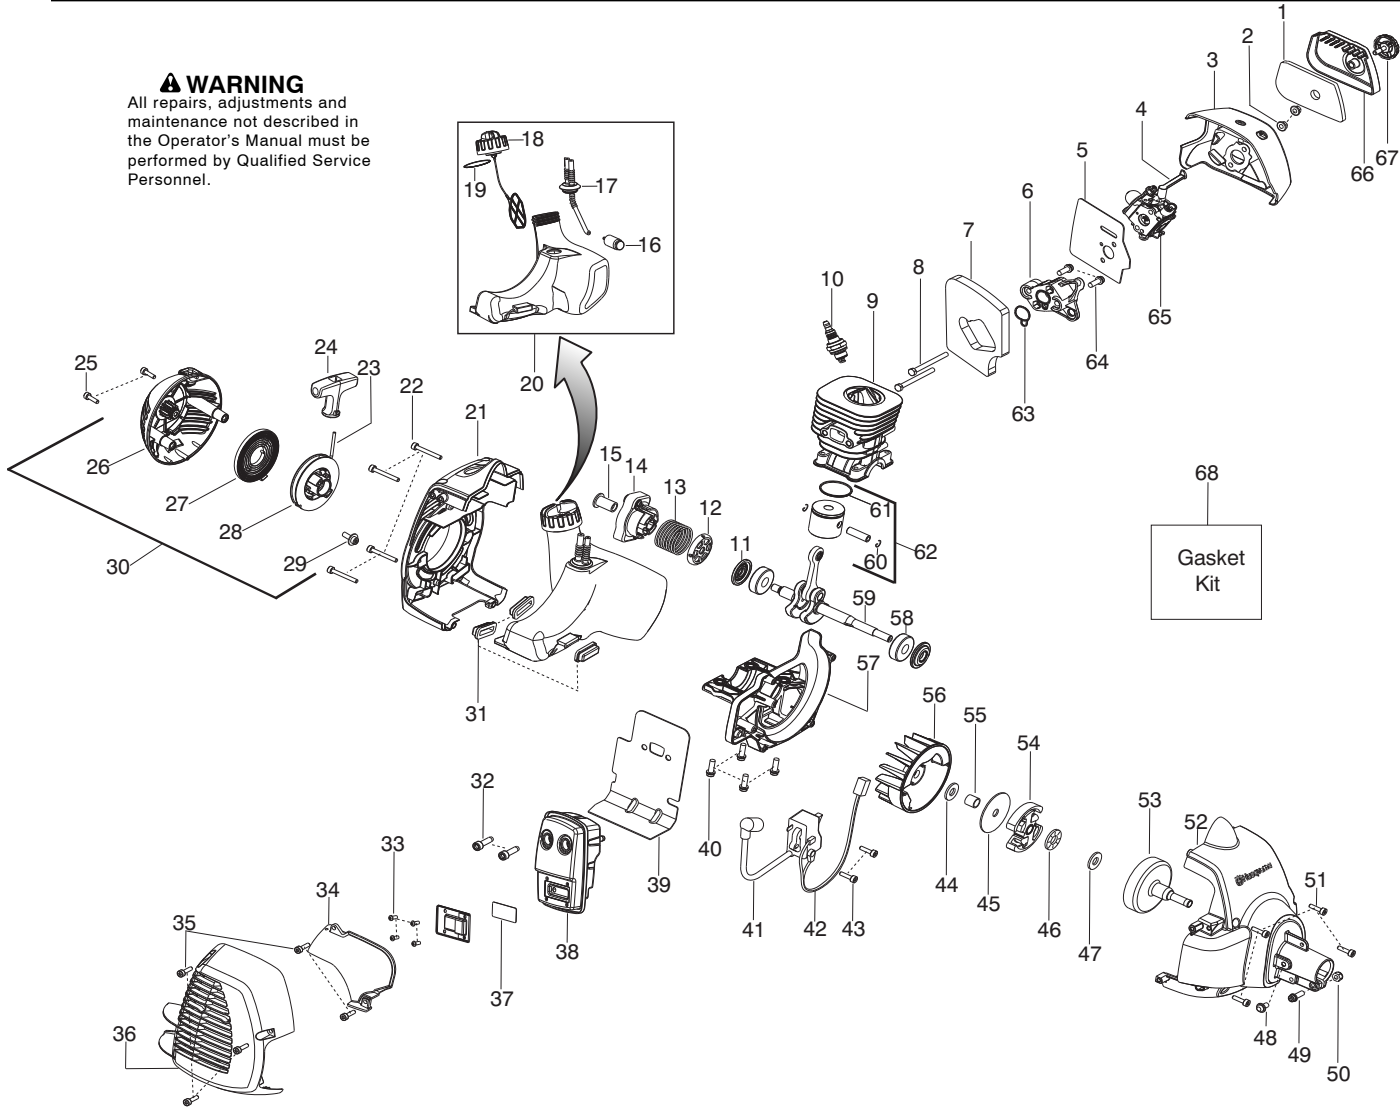

Parts List No. 545103447		Husqvarna® PARTS LIST	MODEL 125LDX (US/CAN)	
Date 9/15/09	Replaces 545103447 - 9/11/08		NOTE : Illustration may differ from actual model due to design changes.	Page: 2

⚠ WARNING

All repairs, adjustments and maintenance not described in the Operator's Manual must be performed by Qualified Service Personnel.

Ref.	Part No.	Description	Ref.	Part No.	Description	Ref.	Part No.	Description
1.	530150253	Filter	25.	530016426	Screw	49.	530016470	Screw
2.	530016101	Nut-Carb. Screw	26.	545029603	Hsg.-Starter w/eyelet	50.	530015768	Nut
3.	545084601	Air Box	27.	545029801	Kit-Starter Spring	51.	530016456	Screw
4.	530057844	Lever - Choke	28.	545029701	Kit-Starter Pulley	52.	545017501	Assy-Fan Housing
5.	545050402	Kit-Carb. Gasket (Incl. 7,63)	29.	530016468	Screw	53.	530150039	Assy-Clutch Drum
6.	530035596	Adaptor-Carb.	30.	545106301	Assy-Starter Hsg.(Incl. 23,24,26,27,28,29)	54.	545050405	Kit-Clutch Assy.
7.	545008084	Kit-Gasket (foam)	31.	530059780	Isolator-Tank	55.	530057852	Spacer
8.	530016400	Bolt	32.	530058982	Bolt-Muffler	56.	530039242	Flywheel
9.	545001001	Cylinder	33.	530015496	Screw	57.	545054601	Crankcase
10.	952030201	Plug-Spark (RCJ-8Y)	34.	530150440	Shield-Heat	58.	545013401	Bearing
11.	545050403	Kit-Crankshaft seal	35.	530016449	Screw	59.	545030001	Kit-Crankshaft
12.	530016475	Washer-Starter	36.	545104901	Guard-Muffler	60.	530015162	Retainer-Piston Pin
13.	545160301	Spring-Starter Cup	37.	545030501	Kit-Spark (Incl. 33)	61.	530019283	Ring-Piston
14.	545102303	Assy-Starter Cup	38.	545057501	Kit-Gasket O-ring - Fuel Cap	62.	545030301	Kit-Piston (Incl. 60,61)
15.	530059800	Coupling-Starter	39.	545008084	Kit-Gasket-Paper Met.	63.	545008084	Kit-Gasket (adaptor seal)
16.	530095646	Assy-Fuel Filter	40.	530015897	Screw	64.	530015897	Screw
17.	545081897	Kit-Fuel Line	41.	545046701	Module	65.	★★★★★	Kit-Carb. (Incl. 4,5)
18.	530150350	Assy-Cap w/ret.(Incl. 19)	42.	530039227	Assy-Muffler	66.	530057846	Cover-Air Box
19.	545008084	Kit-Gasket O-ring - Fuel Cap	43.	530016456	Screw	67.	530059796	Assy-Knob
20.	545105105	Assy-Fuel Tank (Incl. 16,17,18,19)	44.	530016463	Washer	68.	545008084	Kit-Gasket (Incl. 5,7,11,19,39,63)
21.	530057851	Shroud-Rear	45.	530094189	Washer-Clutch			
22.	530016448	Screw	46.	545173401	Bearing - Thrust			
23.	545029901	Kit-Rope	47.	530016420	Washer - Thrust			
24.	530150318	Handle-Starter	48.	530016469	Screw			
							530058709	Bulb-Purge

Not Shown

✓ = New Part Number For This IPL

★ = Refer to the Service Reference Indicated for more information.(Located at the END of the IPL)