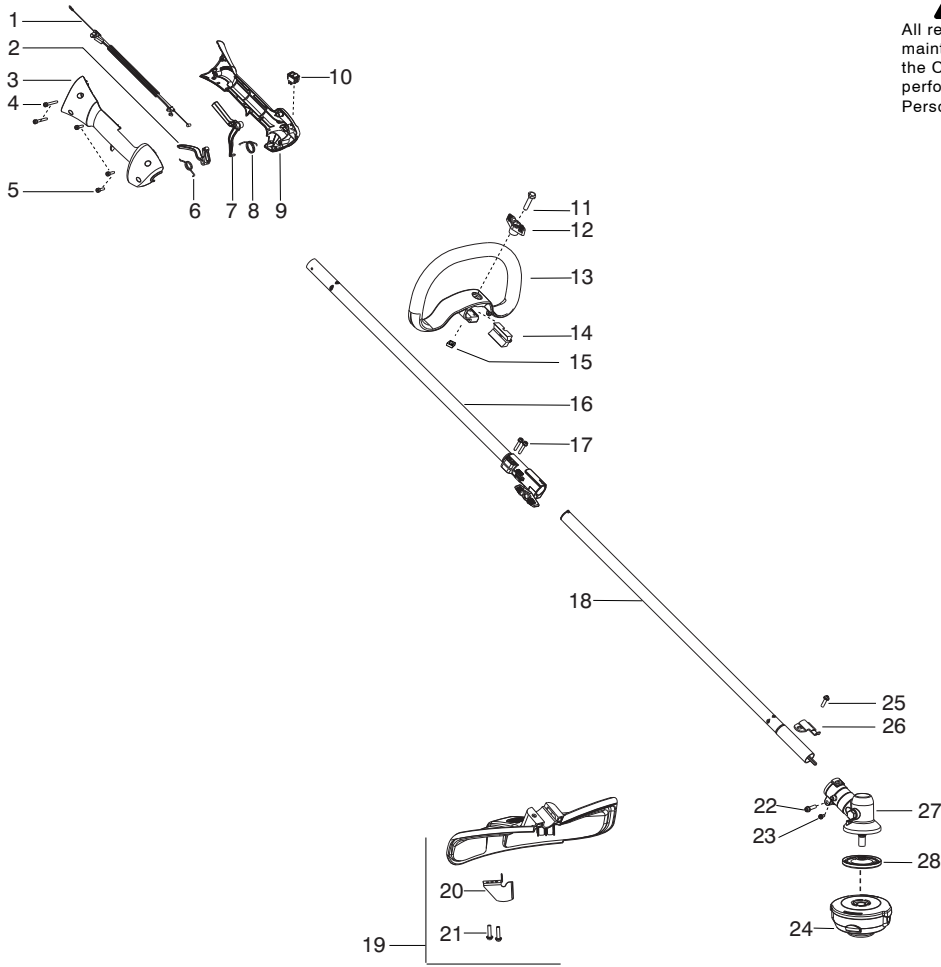

Parts List No. 545103447		Husqvarna [®] PARTS LIST	MODEL 125LDX (US/CAN)
Date 9/15/09	Replaces 545103447 - 9/11/08		NOTE : Illustration may differ from actual model due to design changes.

⚠ WARNING
All repairs, adjustments and maintenance not described in the Operator's Manual must be performed by Qualified Service Personnel.

Ref.	Part No.	Description	Ref.	Part No.	Description
1.	545125301	Assy-Cable/Wire Harness	20.	530052286	Limiters-Line
2.	545066001	Trigger	21.	530015814	Screw
3.	545062001	Housing-Throttle (RH)	22.	530016014	Screw
4.	530016448	Screw	23.	545003902	Screw
5.	530016449	Screw	24.	5373383-02	Assy-T25 Cutting Head
6.	530016454	Spring-Trigger	25.	530015771	Screw
7.	530059804	Lockout-Throttle	26.	530057554	Bracket-Shield
8.	545045601	Spring-Lockout	27.	530096295	Assy-Gearbox
9.	545067001	Housing-Throttle (LH)	28.	537234901	Driver Disc
10.	545030601	Kit-Switch			
11.	★★★★★	Screw			Not Shown
12.	★★★★★	Knob			
13.	★★★★★	Assy - Loop Handle			
14.	★★★★★	Spacer			
15.	★★★★★	Nut - Square M6			
16.	545006074	Kit-Driveshaft Upper (Incl. 17, & flex)		545146985	Manual
17.	503200725	Screw		545135301	Decal-Warning Shaft (upper)
18.	545006067	Kit-Lower Shaft (incl. flex,22,23,26,27)		545096701	Decal-Warning Shaft (lower)
19.	545030901	Kit-Shield (Incl. 20,21,25)		530031159	Wrench-Hex (5/32")

✓ = New Part Number For This IPL

★ = Refer to the Service Reference Indicated for more information.(Located at the END of the IPL)

Parts List No. 545103447		Husqvarna ® PARTS LIST	MODEL 125LDX (US/CAN)
Date 9/15/09	Replaces 545103447 - 9/11/08		NOTE : Illustration may differ from actual model due to design changes.

Not Shown

✓ = New Part Number For This IPL

★ = Refer to the Service Reference Indicated for more information.(Located at the END of the IPL)

Parts List No. 545103447		Husqvarna ® PARTS LIST	MODEL 125LDX (US/CAN)
Date 9/15/09	Replaces 545103447 - 9/11/08		NOTE : Illustration may differ from actual model due to design changes.