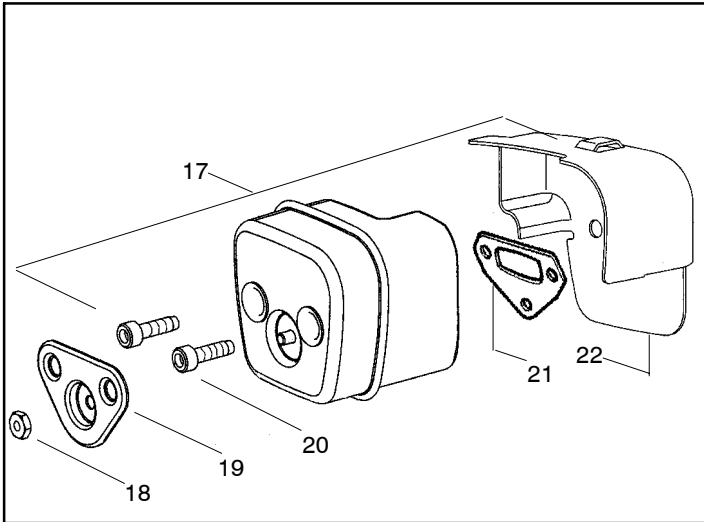

142/ 142e

Spare parts

⚠ WARNING

All repairs, adjustments and maintenance not described in the Operator's Manual must be performed by qualified service personnel.

Ref.	Part No.	Description	Ref.	Part No.	Description
1	530029813	Assy-Turbo Air Cleaner	13	530015968	Stud - Carb.
2	530019203	Seal - Turbo Clean	14	530016008	Nut
3	530029814	Sleeve-Intake	15	530029811	Air-Filter - Top
4	530053435	Seal-Impulse	16	530015899	Screw
5	530015814	Screw	17	530071511	Kit-Muffler (Includes 20,21 & 22)
6	530037465	Adapter - Carb.	18	530016359	Nut-Brass
7	530019172	Gasket-Carburetor	19	530055600	Cover-Bolt
8	530071987-01	Carburetor-W-29	20	530016338	Bolt-Muffler
9	530035587	Grommet-Final	21	530055128	Gasket-Muffler
10	530047767	Plate - Support	22	530055171	Backplate-Muffler
11	530015896	Screw	23	530056363	Assy. -Bearing and Seal
12	530036582	Air Filter - Bottom	24	530029794	Assy-Crankshaft & Rod

✓ = NEW PART NUMBER FOR THIS IPL
 ● = THESE PARTS ARE ILLUSTRATED FOR CLARITY. ORDER COMPLETE ASSEMBLY.

Ref.	Part No.	Description	Ref.	Part No.	Description
1	530014949	Assy-Clutch	19	530047855	Plate-Bar
2	530015611	Washer-Clutch	20	530019228	Gasket
3	530047061	Assy-Clutch Drum	21	530036043	Plate-Bar Stud
4	530015907	Washer-Thrust	22	530015877	Bar Bolt
5	530019174	Seal-Oil	23	530015878	Screw
6	530029834	Barrel-Oil Pump	24	530029850	Chain Catcher
7	530014776	Assy-Oil Pick-Up and Screen	25	530015893	Screw
8	530015896	Screw	26	530052428	Cover
9	530029835	Housing-Oil Pump	27	530015922	Nut-Type "U" Speed
10	530029838	Assy-Plunger & Gear	28	530029830	Grommet
11	530029833	Worm-Oil Pump	29	530029831	Lever-Choke
12	530014410	Assy-Oil Pump (Includes 6,9 & 10)	30	530071991-01	Kit - Chassis Ass'y.
13	530069385	Assy-Oil Pickup (Includes #5, 7, 8, 19)	31	530015922	Nut-Type "U" Speed
14	530052440	Tube-Oil Vent	32	530016037	Screw
15	530055322	Clip-Retainer	33	501765602	Assy.- Oil Tank Cap
16	530055174	Shield-Heat			
17	530015896	Screw (optional)			
18	530015917	Nut			