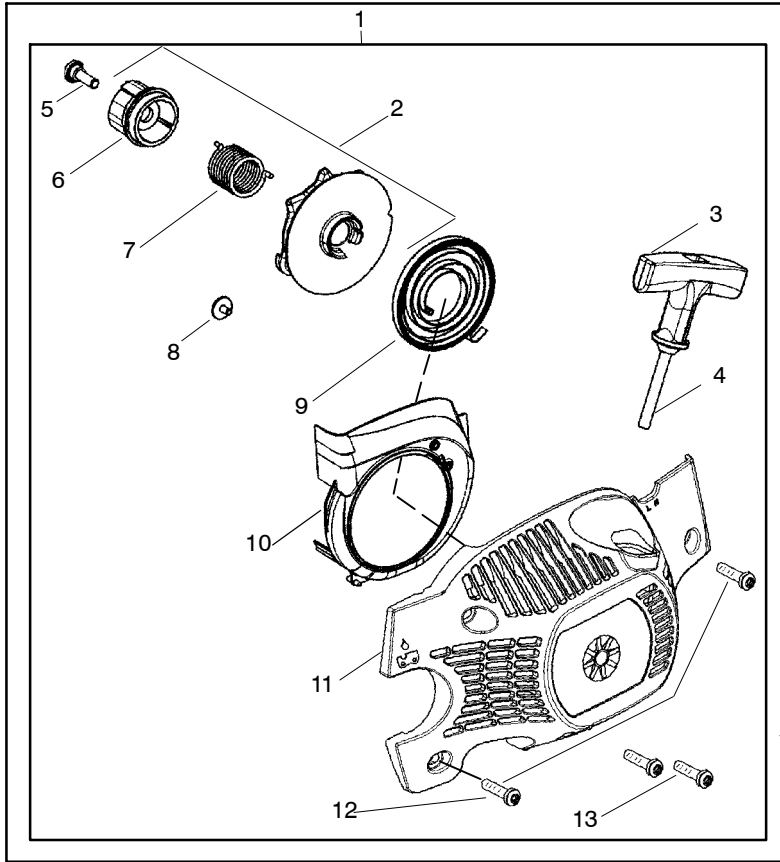

Ref.	Part No.	Description	Ref.	Part No.	Description	Ref.	Part No.	Description
1	530071968-01	Kit-Fan Hsg / Starter (Incl. 2, 3, 4, 5, 6, 7, 8, 9, 10, 11, 12, 13)	13	530015892	Screw	26	530029861	Spring
2	530071966-01	Kit-Starter EPS (Incl. 5,6,7,8)	14	530071967-01	Kit-EPS ignition (Incl. 17, 18, 22)	27	530069587	Kit - Throttle Trigger
3	530038491	Handle-Starter	15	530403257	Assy-Leadwire	28	530069247	Kit - Fuel line
4	530069232	Kit-Rope	16	530015896	Screw	29	530014497	Assy.- Fuel Pickup
5	530021179	Screw-shoulder	17	503717901	Switch-Ignition	30	530015940	Screw
6	530059677	Hub	18	530059637	Assy. -Flywheel	31	530029870	Element - AV Isolator
7	530021180	Spring-EPS	19	530015127	Washer-Flywheel	32	530055613	Assy. -Tank/Handle Isolator
8	530016392	Screw	20	530016134	Nut	33	530015843	Screw
9	530042095	Spring-Starter	21	530015895	Screw	34	530059961	Handle-Front
10	530059959	Baffle-Air	22	530039239	Module - Ignition	35	530052439	Isolator-Front Handle
11	530059958	Assy-Fan Hsg. w/eyelet	23	530029869	Wire - Throttle	36	530029984	Isolator
12	530015893	Screw	24	530029863	Cap - Wire	37	530026119	Valve - Check
			25	530029860	Pin	38	530038264	Plug - Vent
						39	530071266	Kit-Assy. Fuel Cap

✓ = NEW PART NUMBER FOR THIS IPL   * = REFER TO THE SERVICE REFERENCE INDICATED FOR MORE INFORMATION. (LOCATED AT END OF IPL)
● = THESE PARTS ARE ILLUSTRATED FOR CLARITY. ORDER COMPLETE ASSEMBLY.