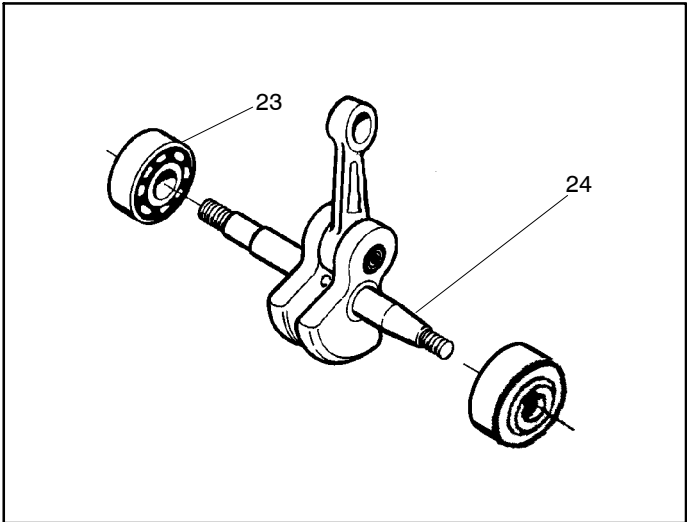

142/ 142e

Spare parts

⚠ WARNING

All repairs, adjustments and maintenance not described in the Operator's Manual must be performed by qualified service personnel.

Ref.	Part No.	Description	Ref.	Part No.	Description
1	530029813	Assy-Turbo Air Cleaner	13	530015968	Stud - Carb.
2	530019203	Seal - Turbo Clean	14	530016008	Nut
3	530029814	Sleeve-Intake	15	530029811	Air-Filter - Top
4	530053435	Seal-Impulse	16	530015899	Screw
5	530015814	Screw	17	530071511	Kit-Muffler (Includes 20,21 & 22)
6	530037465	Adapter - Carb.	18	530016359	Nut-Brass
7	530019172	Gasket-Carburetor	19	530055600	Cover-Bolt
8	530071987-01	Carburetor-W-29	20	530016338	Bolt-Muffler
9	530035587	Grommet-Final	21	530055128	Gasket-Muffler
10	530047767	Plate - Support	22	530055171	Backplate-Muffler
11	530015896	Screw	23	530056363	Assy. -Bearing and Seal
12	530036582	Air Filter - Bottom	24	530029794	Assy-Crankshaft & Rod

✓ = NEW PART NUMBER FOR THIS IPL
 ● = THESE PARTS ARE ILLUSTRATED FOR CLARITY. ORDER COMPLETE ASSEMBLY.

Ref.	Part No.	Description	Ref.	Part No.	Description
1	530014949	Assy-Clutch	19	530047855	Plate-Bar
2	530015611	Washer-Clutch	20	530019228	Gasket
3	530047061	Assy-Clutch Drum	21	530036043	Plate-Bar Stud
4	530015907	Washer-Thrust	22	530015877	Bar Bolt
5	530019174	Seal-Oil	23	530015878	Screw
6	530029834	Barrel-Oil Pump	24	530029850	Chain Catcher
7	530014776	Assy-Oil Pick-Up and Screen	25	530015893	Screw
8	530015896	Screw	26	530052428	Cover
9	530029835	Housing-Oil Pump	27	530015922	Nut-Type "U" Speed
10	530029838	Assy-Plunger & Gear	28	530029830	Grommet
11	530029833	Worm-Oil Pump	29	530029831	Lever-Choke
12	530014410	Assy-Oil Pump (Includes 6,9 & 10)	30	530071991-01	Kit - Chassis Ass'y.
13	530069385	Assy-Oil Pickup (Includes #5, 7, 8, 19)	31	530015922	Nut-Type "U" Speed
14	530052440	Tube-Oil Vent	32	530016037	Screw
15	530055322	Clip-Retainer	33	501765602	Assy.- Oil Tank Cap
16	530055174	Shield-Heat			
17	530015896	Screw (optional)			
18	530015917	Nut			