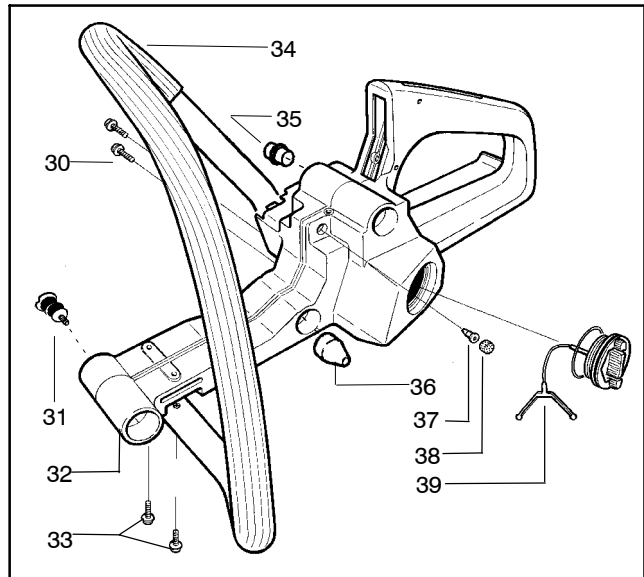

Ref.	Part No.	Description	Ref.	Part No.	Description	Ref.	Part No.	Description
1	530071968-01	Kit-Fan Hsg / Starter (Incl. 2, 3, 4, 5, 6, 7, 8, 9, 10, 11, 12, 13)	13	530015892	Screw	26	530029861	Spring
2	530071966-01	Kit-Starter EPS (Incl. 5,6,7,8)	14	530071967-01	Kit-EPS ignition (Incl. 17, 18, 22)	27	530069587	Kit - Throttle Trigger
3	530038491	Handle-Starter	15	530403257	Assy-Leadwire	28	530069247	Kit - Fuel line
4	530069232	Kit-Rope	16	530015896	Screw	29	530014497	Assy.- Fuel Pickup
5	530021179	Screw-shoulder	17	503717901	Switch-Ignition	30	530015940	Screw
6	530059677	Hub	18	530059637	Assy. -Flywheel	31	530029870	Element - AV Isolator
7	530021180	Spring-EPS	19	530015127	Washer-Flywheel	32	530055613	Assy. -Tank/Handle Isolator
8	530016392	Screw	20	530016134	Nut	33	530015843	Screw
9	530042095	Spring-Starter	21	530015895	Screw	34	530059961	Handle-Front
10	530059959	Baffle-Air	22	530039239	Module - Ignition	35	530052439	Isolator-Front Handle
11	530059958	Assy-Fan Hsg. w/eyelet	23	530029869	Wire - Throttle	36	530029984	Isolator
12	530015893	Screw	24	530029863	Cap - Wire	37	530026119	Valve - Check
			25	530029860	Pin	38	530038264	Plug - Vent
						39	530071266	Kit-Assy. Fuel Cap

✓ = NEW PART NUMBER FOR THIS IPL   * = REFER TO THE SERVICE REFERENCE INDICATED FOR MORE INFORMATION. (LOCATED AT END OF IPL)
● = THESE PARTS ARE ILLUSTRATED FOR CLARITY. ORDER COMPLETE ASSEMBLY.