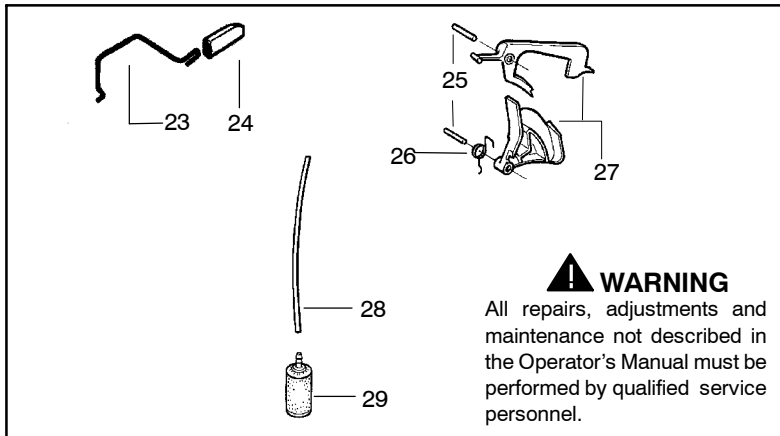

Ref.	Part No.	Description	Ref.	Part No.	Description	Ref.	Part No.	Description
1	530071968-01	Kit-Fan Hsg / Starter (Incl. 2, 3, 4, 5, 6, 7, 8, 9, 10, 11, 12, 13)	13	530015892	Screw	26	530029861	Spring
2	530071966-01	Kit-Starter EPS (Incl. 5,6,7,8)	14	530071967-01	Kit-EPS ignition (Incl. 17, 18, 22)	27	530069587	Kit - Throttle Trigger
3	530038491	Handle-Starter	15	530403257	Assy-Leadwire	28	530069247	Kit - Fuel line
4	530069232	Kit-Rope	16	530015896	Screw	29	530014497	Assy.- Fuel Pickup
5	530021179	Screw-shoulder	17	503717901	Switch-Ignition	30	530015940	Screw
6	530059677	Hub	18	530059637	Assy. -Flywheel	31	530029870	Element - AV Isolator
7	530021180	Spring-EPS	19	530015127	Washer-Flywheel	32	530055613	Assy. -Tank/Handle Isolator
8	530016392	Screw	20	530016134	Nut	33	530015843	Screw
9	530042095	Spring-Starter	21	530015895	Screw	34	530059961	Handle-Front
10	530059959	Baffle-Air	22	530039239	Module - Ignition	35	530052439	Isolator-Front Handle
11	530059958	Assy-Fan Hsg. w/eyelet	23	530029869	Wire - Throttle	36	530029984	Isolator
12	530015893	Screw	24	530029863	Cap - Wire	37	530026119	Valve - Check
			25	530029860	Pin	38	530038264	Plug - Vent
						39	530071266	Kit-Assy. Fuel Cap

✓ = NEW PART NUMBER FOR THIS IPL   * = REFER TO THE SERVICE REFERENCE INDICATED FOR MORE INFORMATION. (LOCATED AT END OF IPL)
● = THESE PARTS ARE ILLUSTRATED FOR CLARITY. ORDER COMPLETE ASSEMBLY.