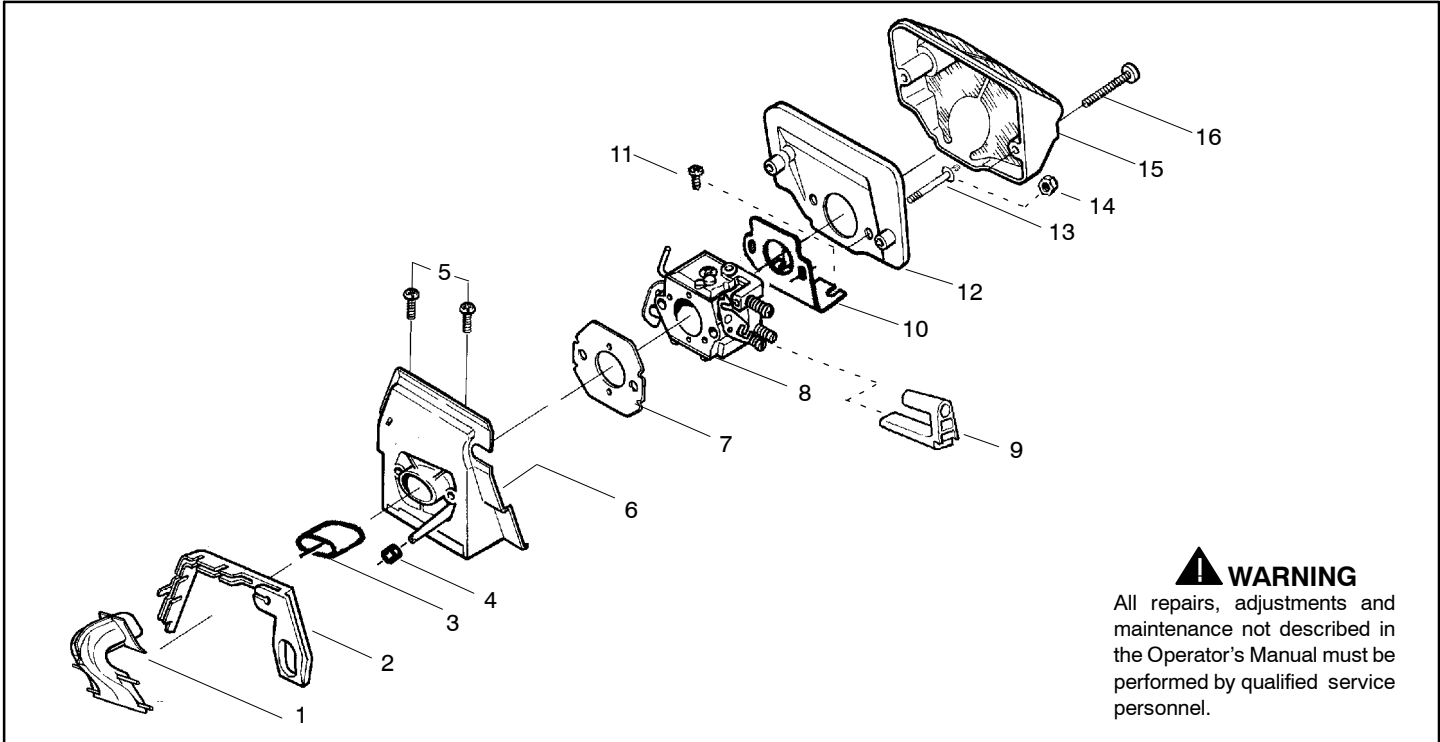

142/ 142e

Spare parts

⚠ WARNING

All repairs, adjustments and maintenance not described in the Operator's Manual must be performed by qualified service personnel.

Ref.	Part No.	Description	Ref.	Part No.	Description
1	530029813	Assy-Turbo Air Cleaner	13	530015968	Stud - Carb.
2	530019203	Seal - Turbo Clean	14	530016008	Nut
3	530029814	Sleeve-Intake	15	530029811	Air-Filter - Top
4	530053435	Seal-Impulse	16	530015899	Screw
5	530015814	Screw	17	530071511	Kit-Muffler (Includes 20,21 & 22)
6	530037465	Adapter - Carb.	18	530016359	Nut-Brass
7	530019172	Gasket-Carburetor	19	530055600	Cover-Bolt
8	530071987-01	Carburetor-W-29	20	530016338	Bolt-Muffler
9	530035587	Grommet-Final	21	530055128	Gasket-Muffler
10	530047767	Plate - Support	22	530055171	Backplate-Muffler
11	530015896	Screw	23	530056363	Assy. -Bearing and Seal
12	530036582	Air Filter - Bottom	24	530029794	Assy-Crankshaft & Rod

✓ = NEW PART NUMBER FOR THIS IPL
 ● = THESE PARTS ARE ILLUSTRATED FOR CLARITY. ORDER COMPLETE ASSEMBLY.

Ref.	Part No.	Description	Ref.	Part No.	Description
1	530014949	Assy-Clutch	19	530047855	Plate-Bar
2	530015611	Washer-Clutch	20	530019228	Gasket
3	530047061	Assy-Clutch Drum	21	530036043	Plate-Bar Stud
4	530015907	Washer-Thrust	22	530015877	Bar Bolt
5	530019174	Seal-Oil	23	530015878	Screw
6	530029834	Barrel-Oil Pump	24	530029850	Chain Catcher
7	530014776	Assy-Oil Pick-Up and Screen	25	530015893	Screw
8	530015896	Screw	26	530052428	Cover
9	530029835	Housing-Oil Pump	27	530015922	Nut-Type "U" Speed
10	530029838	Assy-Plunger & Gear	28	530029830	Grommet
11	530029833	Worm-Oil Pump	29	530029831	Lever-Choke
12	530014410	Assy-Oil Pump (Includes 6,9 & 10)	30	530071991-01	Kit - Chassis Ass'y.
13	530069385	Assy-Oil Pickup (Includes #5, 7, 8, 19)	31	530015922	Nut-Type "U" Speed
14	530052440	Tube-Oil Vent	32	530016037	Screw
15	530055322	Clip-Retainer	33	501765602	Assy.- Oil Tank Cap
16	530055174	Shield-Heat			
17	530015896	Screw (optional)			
18	530015917	Nut			