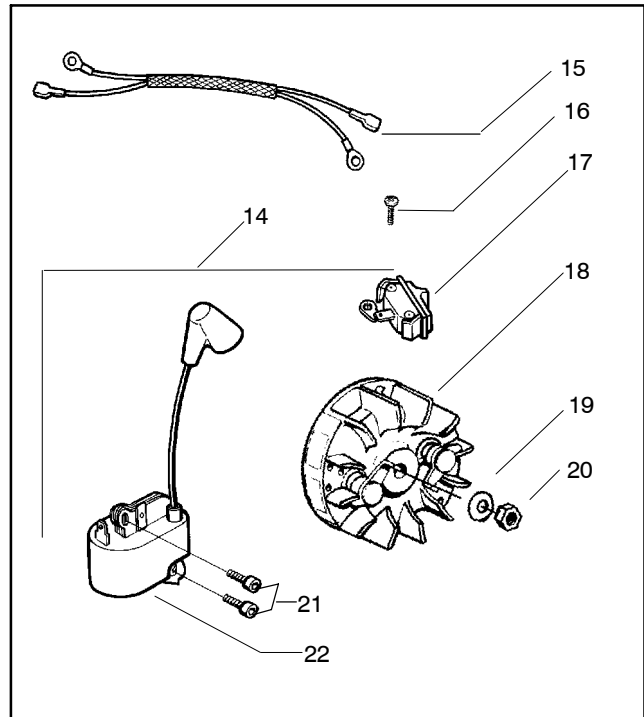

Ref.	Part No.	Description	Ref.	Part No.	Description	Ref.	Part No.	Description
1	530071968-01	Kit-Fan Hsg / Starter (Incl. 2, 3, 4, 5, 6, 7, 8, 9, 10, 11, 12, 13)	13	530015892	Screw	26	530029861	Spring
2	530071966-01	Kit-Starter EPS (Incl. 5,6,7,8)	14	530071967-01	Kit-EPS ignition (Incl. 17, 18, 22)	27	530069587	Kit - Throttle Trigger
3	530038491	Handle-Starter	15	530403257	Assy-Leadwire	28	530069247	Kit - Fuel line
4	530069232	Kit-Rope	16	530015896	Screw	29	530014497	Assy.- Fuel Pickup
5	530021179	Screw-shoulder	17	503717901	Switch-Ignition	30	530015940	Screw
6	530059677	Hub	18	530059637	Assy. -Flywheel	31	530029870	Element - AV Isolator
7	530021180	Spring-EPS	19	530015127	Washer-Flywheel	32	530055613	Assy. -Tank/Handle Isolator
8	530016392	Screw	20	530016134	Nut	33	530015843	Screw
9	530042095	Spring-Starter	21	530015895	Screw	34	530059961	Handle-Front
10	530059959	Baffle-Air	22	530039239	Module - Ignition	35	530052439	Isolator-Front Handle
11	530059958	Assy-Fan Hsg. w/eyelet	23	530029869	Wire - Throttle	36	530029984	Isolator
12	530015893	Screw	24	530029863	Cap - Wire	37	530026119	Valve - Check
			25	530029860	Pin	38	530038264	Plug - Vent
						39	530071266	Kit-Assy. Fuel Cap

✓ = NEW PART NUMBER FOR THIS IPL   * = REFER TO THE SERVICE REFERENCE INDICATED FOR MORE INFORMATION. (LOCATED AT END OF IPL)
● = THESE PARTS ARE ILLUSTRATED FOR CLARITY. ORDER COMPLETE ASSEMBLY.