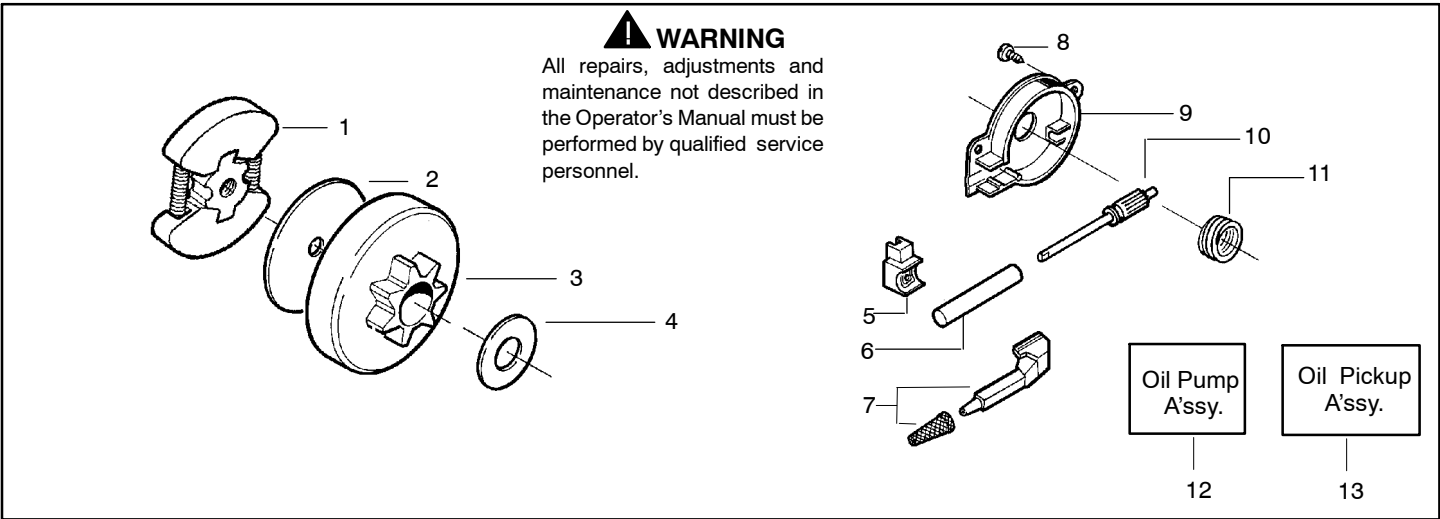

142/ 142e

Spare parts

⚠ WARNING

All repairs, adjustments and maintenance not described in the Operator's Manual must be performed by qualified service personnel.

Ref.	Part No.	Description	Ref.	Part No.	Description
1	530029813	Assy-Turbo Air Cleaner	13	530015968	Stud - Carb.
2	530019203	Seal - Turbo Clean	14	530016008	Nut
3	530029814	Sleeve-Intake	15	530029811	Air-Filter - Top
4	530053435	Seal-Impulse	16	530015899	Screw
5	530015814	Screw	17	530071511	Kit-Muffler (Includes 20,21 & 22)
6	530037465	Adapter - Carb.	18	530016359	Nut-Brass
7	530019172	Gasket-Carburetor	19	530055600	Cover-Bolt
8	530071987-01	Carburetor-W-29	20	530016338	Bolt-Muffler
9	530035587	Grommet-Final	21	530055128	Gasket-Muffler
10	530047767	Plate - Support	22	530055171	Backplate-Muffler
11	530015896	Screw	23	530056363	Assy. -Bearing and Seal
12	530036582	Air Filter - Bottom	24	530029794	Assy-Crankshaft & Rod

✓ = NEW PART NUMBER FOR THIS IPL
 ● = THESE PARTS ARE ILLUSTRATED FOR CLARITY. ORDER COMPLETE ASSEMBLY.

Ref.	Part No.	Description	Ref.	Part No.	Description
1	530014949	Assy-Clutch	19	530047855	Plate-Bar
2	530015611	Washer-Clutch	20	530019228	Gasket
3	530047061	Assy-Clutch Drum	21	530036043	Plate-Bar Stud
4	530015907	Washer-Thrust	22	530015877	Bar Bolt
5	530019174	Seal-Oil	23	530015878	Screw
6	530029834	Barrel-Oil Pump	24	530029850	Chain Catcher
7	530014776	Assy-Oil Pick-Up and Screen	25	530015893	Screw
8	530015896	Screw	26	530052428	Cover
9	530029835	Housing-Oil Pump	27	530015922	Nut-Type "U" Speed
10	530029838	Assy-Plunger & Gear	28	530029830	Grommet
11	530029833	Worm-Oil Pump	29	530029831	Lever-Choke
12	530014410	Assy-Oil Pump (Includes 6,9 & 10)	30	530071991-01	Kit - Chassis Ass'y.
13	530069385	Assy-Oil Pickup (Includes #5, 7, 8, 19)	31	530015922	Nut-Type "U" Speed
14	530052440	Tube-Oil Vent	32	530016037	Screw
15	530055322	Clip-Retainer	33	501765602	Assy.- Oil Tank Cap
16	530055174	Shield-Heat			
17	530015896	Screw (optional)			
18	530015917	Nut			