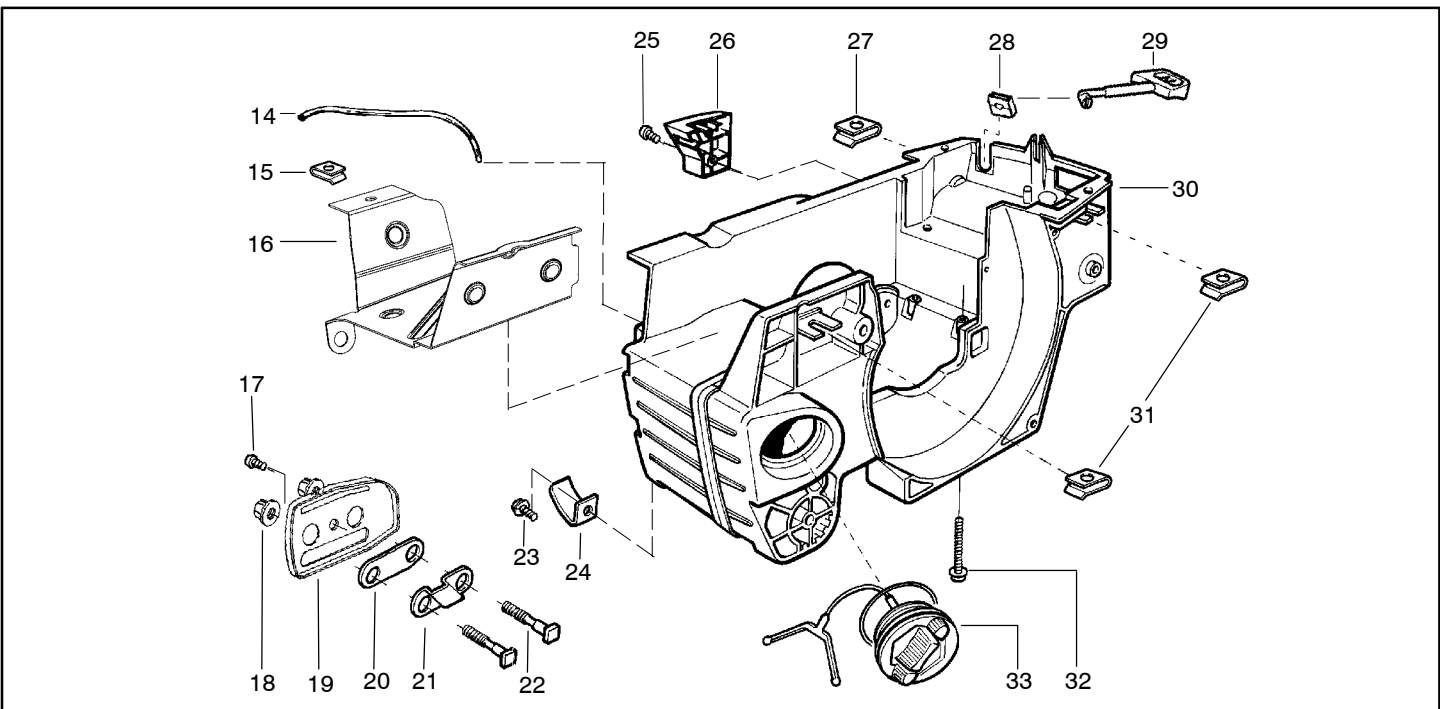

142/ 142e

Spare parts

⚠ WARNING

All repairs, adjustments and maintenance not described in the Operator's Manual must be performed by qualified service personnel.

Ref.	Part No.	Description	Ref.	Part No.	Description
1	530029813	Assy-Turbo Air Cleaner	13	530015968	Stud - Carb.
2	530019203	Seal - Turbo Clean	14	530016008	Nut
3	530029814	Sleeve-Intake	15	530029811	Air-Filter - Top
4	530053435	Seal-Impulse	16	530015899	Screw
5	530015814	Screw	17	530071511	Kit-Muffler (Includes 20,21 & 22)
6	530037465	Adapter - Carb.	18	530016359	Nut-Brass
7	530019172	Gasket-Carburetor	19	530055600	Cover-Bolt
8	530071987-01	Carburetor-W-29	20	530016338	Bolt-Muffler
9	530035587	Grommet-Final	21	530055128	Gasket-Muffler
10	530047767	Plate - Support	22	530055171	Backplate-Muffler
11	530015896	Screw	23	530056363	Assy. -Bearing and Seal
12	530036582	Air Filter - Bottom	24	530029794	Assy-Crankshaft & Rod

✓ = NEW PART NUMBER FOR THIS IPL
 ● = THESE PARTS ARE ILLUSTRATED FOR CLARITY. ORDER COMPLETE ASSEMBLY.

Ref.	Part No.	Description	Ref.	Part No.	Description
1	530014949	Assy-Clutch	19	530047855	Plate-Bar
2	530015611	Washer-Clutch	20	530019228	Gasket
3	530047061	Assy-Clutch Drum	21	530036043	Plate-Bar Stud
4	530015907	Washer-Thrust	22	530015877	Bar Bolt
5	530019174	Seal-Oil	23	530015878	Screw
6	530029834	Barrel-Oil Pump	24	530029850	Chain Catcher
7	530014776	Assy-Oil Pick-Up and Screen	25	530015893	Screw
8	530015896	Screw	26	530052428	Cover
9	530029835	Housing-Oil Pump	27	530015922	Nut-Type "U" Speed
10	530029838	Assy-Plunger & Gear	28	530029830	Grommet
11	530029833	Worm-Oil Pump	29	530029831	Lever-Choke
12	530014410	Assy-Oil Pump (Includes 6,9 & 10)	30	530071991-01	Kit - Chassis Ass'y.
13	530069385	Assy-Oil Pickup (Includes #5, 7, 8, 19)	31	530015922	Nut-Type "U" Speed
14	530052440	Tube-Oil Vent	32	530016037	Screw
15	530055322	Clip-Retainer	33	501765602	Assy.- Oil Tank Cap
16	530055174	Shield-Heat			
17	530015896	Screw (optional)			
18	530015917	Nut			