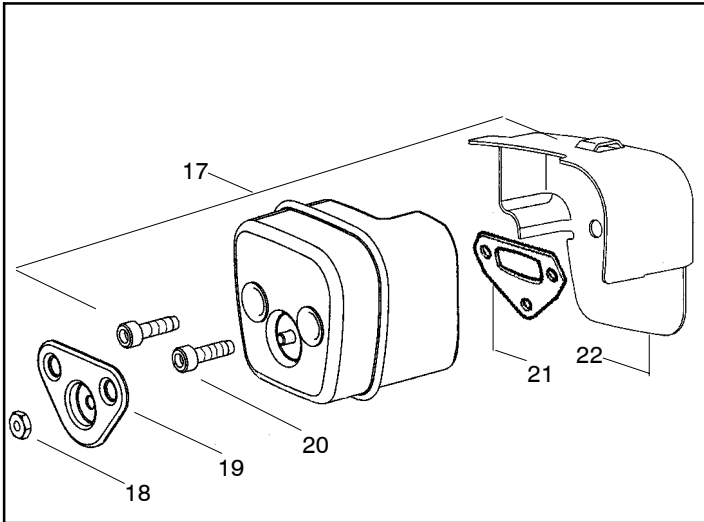

Ref.	Part No.	Description	Ref.	Part No.	Description
1	530029813	Assy-Turbo Air Cleaner	13	530015968	Stud - Carb.
2	530019203	Seal - Turbo Clean	14	530016008	Nut
3	530029814	Sleeve-Intake	15	530029811	Air-Filter - Top
4	530053435	Seal-Impulse	16	530015899	Screw
5	530015814	Screw	17	530071511	Kit-Muffler (Includes 20,21 & 22)
6	530037465	Adapter - Carb.	18	530016359	Nut-Brass
7	530019172	Gasket-Carburetor	19	530055600	Cover-Bolt
8	530071987	Carburetor-W-29	20	530016338	Bolt-Muffler
9	530035587	Grommet-Final	21	530055128	Gasket-Muffler
10	530047767	Plate - Support	22	530055171	Backplate-Muffler
11	530015896	Screw	23	530056363	Assy. -Bearing and Seal
12	530036582	Air Filter - Bottom	24	530029794	Assy-Crankshaft & Rod

✓ = NEW PART NUMBER FOR THIS IPL
● = THESE PARTS ARE ILLUSTRATED FOR CLARITY. ORDER COMPLETE ASSEMBLY.