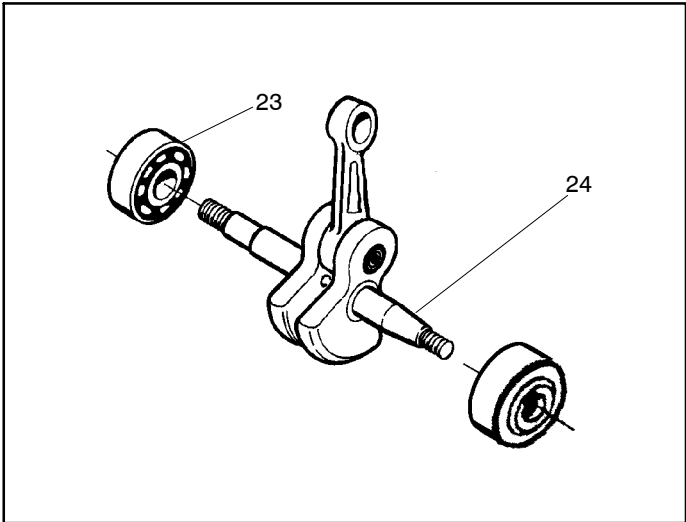

Ref.	Part No.	Description	Ref.	Part No.	Description
1	530029813	Assy-Turbo Air Cleaner	13	530015968	Stud - Carb.
2	530019203	Seal - Turbo Clean	14	530016008	Nut
3	530029814	Sleeve-Intake	15	530029811	Air-Filter - Top
4	530053435	Seal-Impulse	16	530015899	Screw
5	530015814	Screw	17	530071511	Kit-Muffler (Includes 20,21 & 22)
6	530037465	Adapter - Carb.	18	530016359	Nut-Brass
7	530019172	Gasket-Carburetor	19	530055600	Cover-Bolt
8	530071987	Carburetor-W-29	20	530016338	Bolt-Muffler
9	530035587	Grommet-Final	21	530055128	Gasket-Muffler
10	530047767	Plate - Support	22	530055171	Backplate-Muffler
11	530015896	Screw	23	530056363	Assy. -Bearing and Seal
12	530036582	Air Filter - Bottom	24	530029794	Assy-Crankshaft & Rod

✓ = NEW PART NUMBER FOR THIS IPL
● = THESE PARTS ARE ILLUSTRATED FOR CLARITY. ORDER COMPLETE ASSEMBLY.