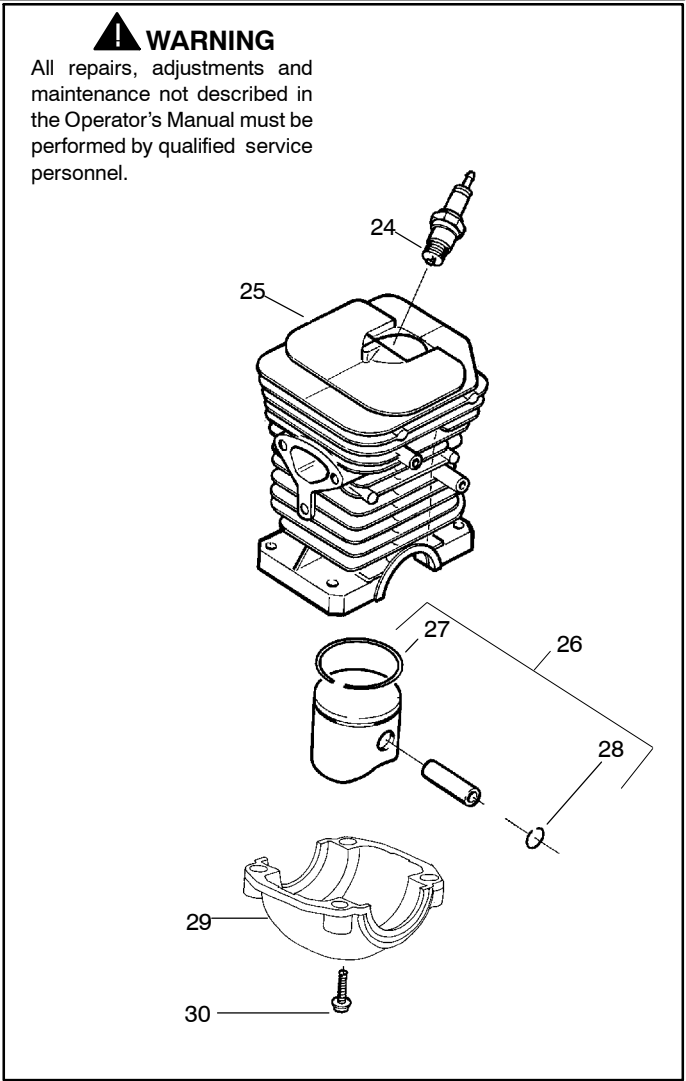

Ref.	Part No.	Description	Ref.	Part No.	Description
1	530071348	Kit- Lever & Link Assy.	26	530069454	Kit-Piston (40cc) (Includes pin and 27, 28)
2	530029879	Pin-Pivot	27	530029982	Ring-Piston (40cc)
3	530015915	Pin-Link	28	530015697	Piston Pin Retainer
4	530015911	Screw	29	530049794	Cap-Crankcase
5	530054741	Assy-Front Link	30	530015897	Screw
6	530016237	Spring-Chain Brake			
7	530024419	Retainer			
8	530016384	Screw			
9	530056531	Journal-Right			
10	530029881	Journal-Left			
11	530015910	Spring-Handguard			
12	530015913	Pin-Spring			
13	530052232	Band-Brake			
14	530054802	Assy-Chain Brake			
15	530029878	Spring-Position			
16	530049483	Cover-Clutch			
17	530015826	Pin-Bar Adjusting			
18	530038593	Retainer			
19	530016110	Screw-Bar Adjusting			
20	530053035	Cover-Chain Brake Spring			
21	530015911	Screw			
22	530016154	Screw			
23	530059960	Shield-Cylinder			
24	952030150	Spark Plug (RCJ-7Y)			
25	530069941	Kit-Cylinder (40cc) (incl.#29 pg. 1 & #23 pg. 2)			
				Not Shown	
				530165144	Manual-Operator's
				530031135	Scrench
				530047839	Decal-Warning

✓ = NEW PART NUMBER FOR THIS IPL   ★ = REFER TO THE SERVICE REFERENCE INDICATED FOR MORE INFORMATION. (LOCATED AT END OF IPL)