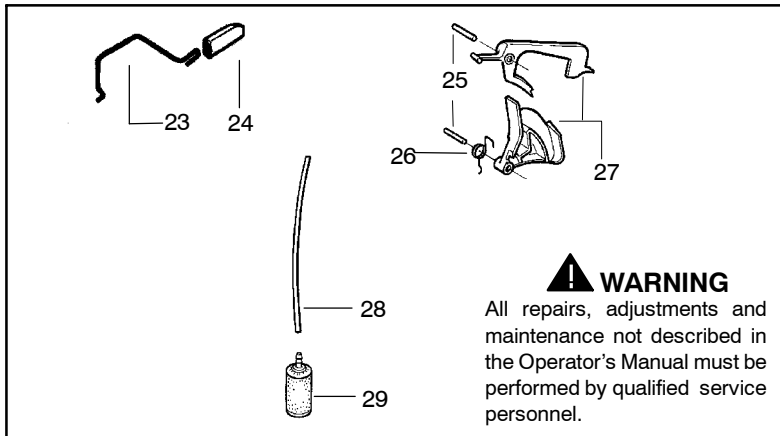

⚠ WARNING

All repairs, adjustments and maintenance not described in the Operator's Manual must be performed by qualified service personnel.

Ref.	Part No.	Description	Ref.	Part No.	Description	Ref.	Part No.	Description
1	530071968	Kit-Fan Hsg / Starter (Incl. 2, 3, 4, 5, 6, 7, 8, 9, 10, 11)	13	530015892	Screw	26	530029861	Spring
2	530071966	Kit-Starter EPS (Incl. 5,6,7,8)	14	530071967	Kit-EPS ignition (Incl. 17, 18, 22)	27	530069587	Kit - Throttle Trigger
3	530038491	Handle-Starter	15	530403257	Assy-Leadwire	28	530069247	Kit - Fuel line
4	530069232	Kit-Rope	16	530015896	Screw	29	530014497	Assy.- Fuel Pickup
5	530021179	Screw-shoulder	17	503717901	Switch-Ignition	30	530015940	Screw
6	530059677	Hub	18	530059637	Assy. -Flywheel	31	530029870	Element - AV Isolator
7	530021180	Spring-EPS	19	530015127	Washer-Flywheel	32	530055613	Assy. -Tank/Handle Isolator
8	530016080	Screw	20	530016134	Nut	33	530015843	Screw
9	530042095	Spring-Starter	21	530015895	Screw	34	530059961	Handle-Front
10	530059959	Baffle-Air	22	530039239	Module - Ignition	35	530052439	Isolator-Front Handle
11	530059958	Assy-Fan Hsg. w/eyelet	23	530029869	Wire - Throttle	36	530029984	Isolator
12	530015893	Screw	24	530029863	Cap - Wire	37	530026119	Valve - Check
			25	530029860	Pin	38	530038264	Plug - Vent
						39	530071266	Kit-Assy. Fuel Cap

✓ = NEW PART NUMBER FOR THIS IPL   * = REFER TO THE SERVICE REFERENCE INDICATED FOR MORE INFORMATION. (LOCATED AT END OF IPL)
● = THESE PARTS ARE ILLUSTRATED FOR CLARITY. ORDER COMPLETE ASSEMBLY.