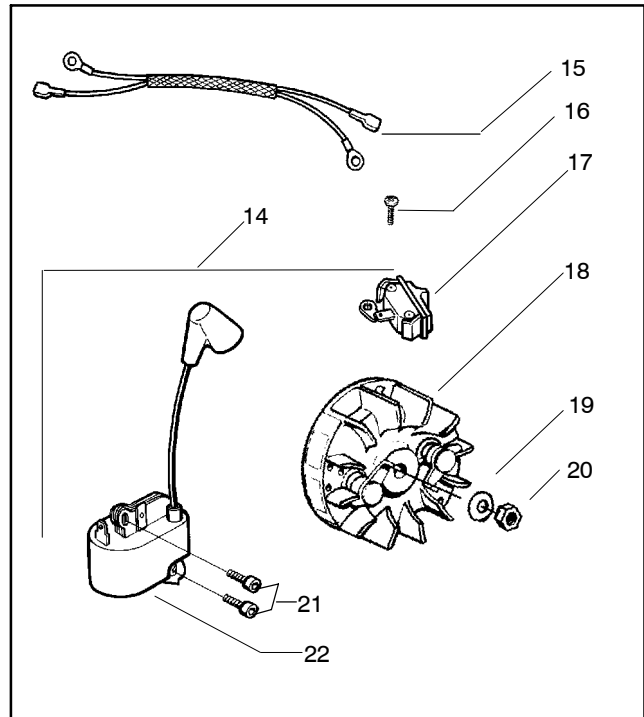

⚠ WARNING

All repairs, adjustments and maintenance not described in the Operator's Manual must be performed by qualified service personnel.

Ref.	Part No.	Description	Ref.	Part No.	Description	Ref.	Part No.	Description
1	530071968	Kit-Fan Hsg / Starter (Incl. 2, 3, 4, 5, 6, 7, 8, 9, 10, 11)	13	530015892	Screw	26	530029861	Spring
2	530071966	Kit-Starter EPS (Incl. 5,6,7,8)	14	530071967	Kit-EPS ignition (Incl. 17, 18, 22)	27	530069587	Kit - Throttle Trigger
3	530038491	Handle-Starter	15	530403257	Assy-Leadwire	28	530069247	Kit - Fuel line
4	530069232	Kit-Rope	16	530015896	Screw	29	530014497	Assy.- Fuel Pickup
5	530021179	Screw-shoulder	17	503717901	Switch-Ignition	30	530015940	Screw
6	530059677	Hub	18	530059637	Assy. -Flywheel	31	530029870	Element - AV Isolator
7	530021180	Spring-EPS	19	530015127	Washer-Flywheel	32	530055613	Assy. -Tank/Handle Isolator
8	530016080	Screw	20	530016134	Nut	33	530015843	Screw
9	530042095	Spring-Starter	21	530015895	Screw	34	530059961	Handle-Front
10	530059959	Baffle-Air	22	530039239	Module - Ignition	35	530052439	Isolator-Front Handle
11	530059958	Assy-Fan Hsg. w/eyelet	23	530029869	Wire - Throttle	36	530029984	Isolator
12	530015893	Screw	24	530029863	Cap - Wire	37	530026119	Valve - Check
			25	530029860	Pin	38	530038264	Plug - Vent
						39	530071266	Kit-Assy. Fuel Cap

✓ = NEW PART NUMBER FOR THIS IPL   * = REFER TO THE SERVICE REFERENCE INDICATED FOR MORE INFORMATION. (LOCATED AT END OF IPL)
● = THESE PARTS ARE ILLUSTRATED FOR CLARITY. ORDER COMPLETE ASSEMBLY.