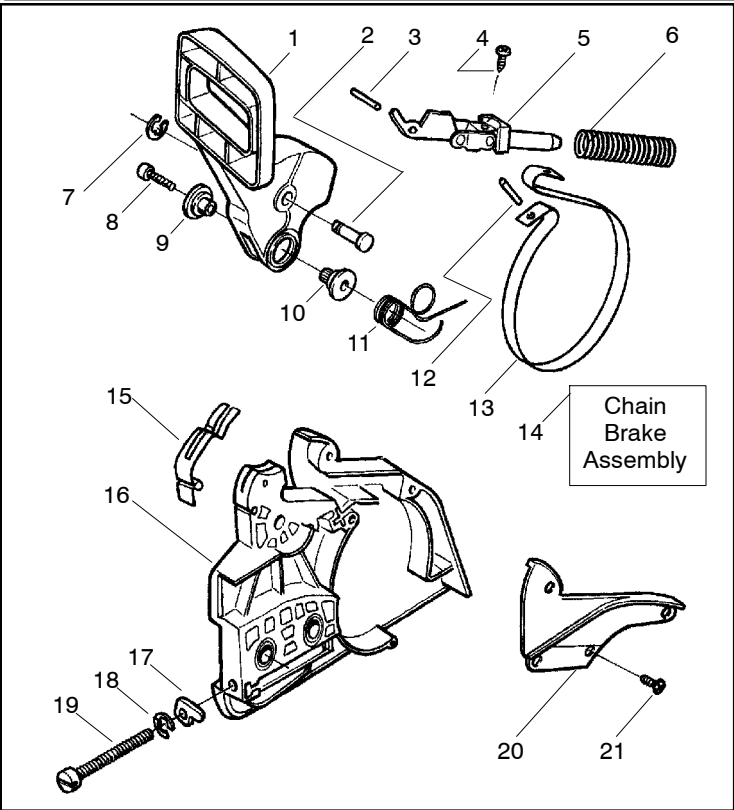

Ref.	Part No.	Description	Ref.	Part No.	Description
1	530071348	Kit- Lever & Link Assy.	26	530069454	Kit-Piston (40cc) (Includes pin and 27, 28)
2	530029879	Pin-Pivot	27	530029982	Ring-Piston (40cc)
3	530015915	Pin-Link	28	530015697	Piston Pin Retainer
4	530015911	Screw	29	530049794	Cap-Crankcase
5	530054741	Assy-Front Link	30	530015897	Screw
6	530016237	Spring-Chain Brake			
7	530024419	Retainer			
8	530016384	Screw			
9	530056531	Journal-Right			
10	530029881	Journal-Left			
11	530015910	Spring-Handguard			
12	530015913	Pin-Spring			
13	530052232	Band-Brake			
14	530054802	Assy-Chain Brake			
15	530029878	Spring-Position			
16	530049483	Cover-Clutch			
17	530015826	Pin-Bar Adjusting			
18	530038593	Retainer			
19	530016110	Screw-Bar Adjusting			
20	530053035	Cover-Chain Brake Spring			
21	530015911	Screw			
22	530016154	Screw			
23	530059960	Shield-Cylinder			
24	952030150	Spark Plug (RCJ-7Y)			
25	530069941	Kit-Cylinder (40cc) (incl.#29 pg. 1 & #23 pg. 2)			
				Not Shown	
				530165144	Manual-Operator's
				530031135	Scrench
				530047839	Decal-Warning

✓ = NEW PART NUMBER FOR THIS IPL   ★ = REFER TO THE SERVICE REFERENCE INDICATED FOR MORE INFORMATION. (LOCATED AT END OF IPL)