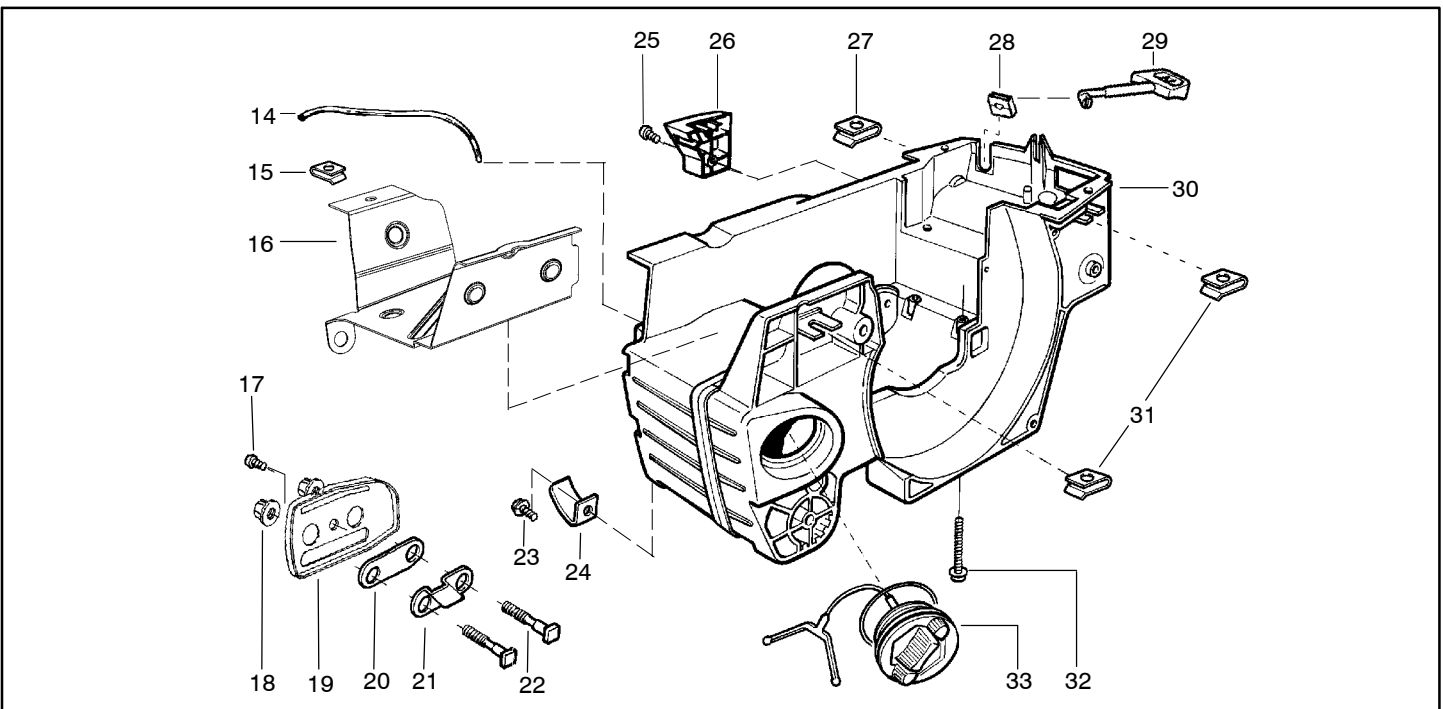

Ref.	Part No.	Description	Ref.	Part No.	Description
1	530029813	Assy-Turbo Air Cleaner	13	530015968	Stud - Carb.
2	530019203	Seal - Turbo Clean	14	530016008	Nut
3	530029814	Sleeve-Intake	15	530029811	Air-Filter - Top
4	530053435	Seal-Impulse	16	530015899	Screw
5	530015814	Screw	17	530071511	Kit-Muffler (Includes 20,21 & 22)
6	530037465	Adapter - Carb.	18	530016359	Nut-Brass
7	530019172	Gasket-Carburetor	19	530055600	Cover-Bolt
8	530071987	Carburetor-W-29	20	530016338	Bolt-Muffler
9	530035587	Grommet-Final	21	530055128	Gasket-Muffler
10	530047767	Plate - Support	22	530055171	Backplate-Muffler
11	530015896	Screw	23	530056363	Assy. -Bearing and Seal
12	530036582	Air Filter - Bottom	24	530029794	Assy-Crankshaft & Rod

✓ = NEW PART NUMBER FOR THIS IPL
 ● = THESE PARTS ARE ILLUSTRATED FOR CLARITY. ORDER COMPLETE ASSEMBLY.

Ref.	Part No.	Description	Ref.	Part No.	Description
1	530014949	Assy-Clutch	19	530047855	Plate-Bar
2	530015611	Washer-Clutch	20	530019228	Gasket
3	530047061	Assy-Clutch Drum w/Bearing	21	530036043	Plate-Bar Stud
4	530015907	Washer-Thrust	22	530015877	Bar Bolt
5	530019174	Seal-Oil	23	530015878	Screw
6	530029834	Barrel-Oil Pump	24	530029850	Chain Catcher
7	530014776	Assy-Oil Pick-Up and Screen	25	530015893	Screw
8	530015896	Screw	26	530052428	Cover
9	530029835	Housing-Oil Pump	27	530015922	Nut-Type "U" Speed
10	530029838	Assy-Plunger & Gear	28	530029830	Grommet
11	530029833	Worm-Oil Pump	29	530029831	Lever-Choke
12	530014410	Assy-Oil Pump (Includes 6,9 & 10)	30	530071991	Kit - Chassis Ass'y.
13	530069385	Assy-Oil Pickup (Includes #5, 7, 8, 19)	31	530015922	Nut-Type "U" Speed
14	530052440	Tube-Oil Vent	32	530016037	Screw
15	530055322	Clip-Retainer	33	501765602	Assy.- Oil Tank Cap
16	530055174	Shield-Heat			
17	530015896	Screw (optional)			
18	530015917	Nut			