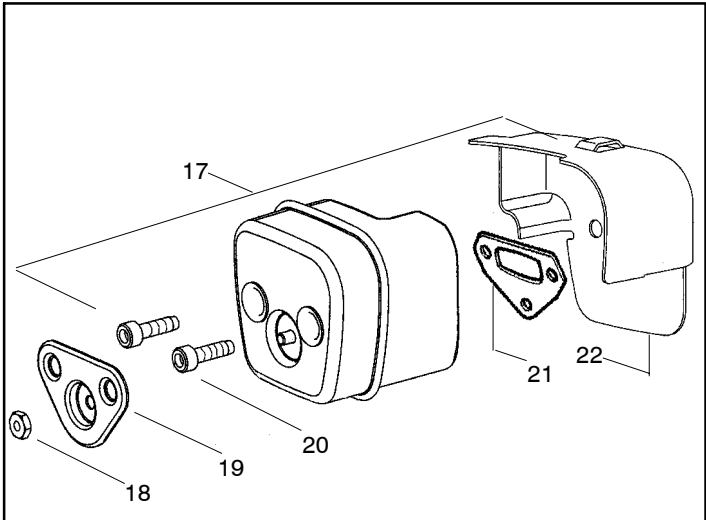

Ref.	Part No.	Description	Ref.	Part No.	Description
1	530029813	Assy-Turbo Air Cleaner	13	530015968	Stud - Carb.
2	530019203	Seal - Turbo Clean	14	530016008	Nut
3	530029814	Sleeve-Intake	15	545057801	Air-Filter - Top
4	530053435	Seal-Impulse	16	530015899	Screw
5	530015814	Screw	17	545006044	Kit-Muffler (Includes 20,21 & 22)
6	530037465	Adapter - Carb.	18	530016359	Nut-Brass
7	530019172	Gasket-Carburetor	19	530055600	Cover-Bolt
8	---	Carburetor	20	530016338	Bolt-Muffler
	530071987	W-29	21	530055128	Gasket-Muffler
	545013502	WT-834	22	530055171	Backplate-Muffler
9	530035587	Grommet-Final	23	530056363	Assy. -Bearing and Seal
10	530047767	Plate - Support	24	530029794	Assy-Crankshaft & Rod
11	530015896	Screw			
12	530036582	Air Filter - Bottom			

✓ = NEW PART NUMBER FOR THIS IPL
● = THESE PARTS ARE ILLUSTRATED FOR CLARITY. ORDER COMPLETE ASSEMBLY.