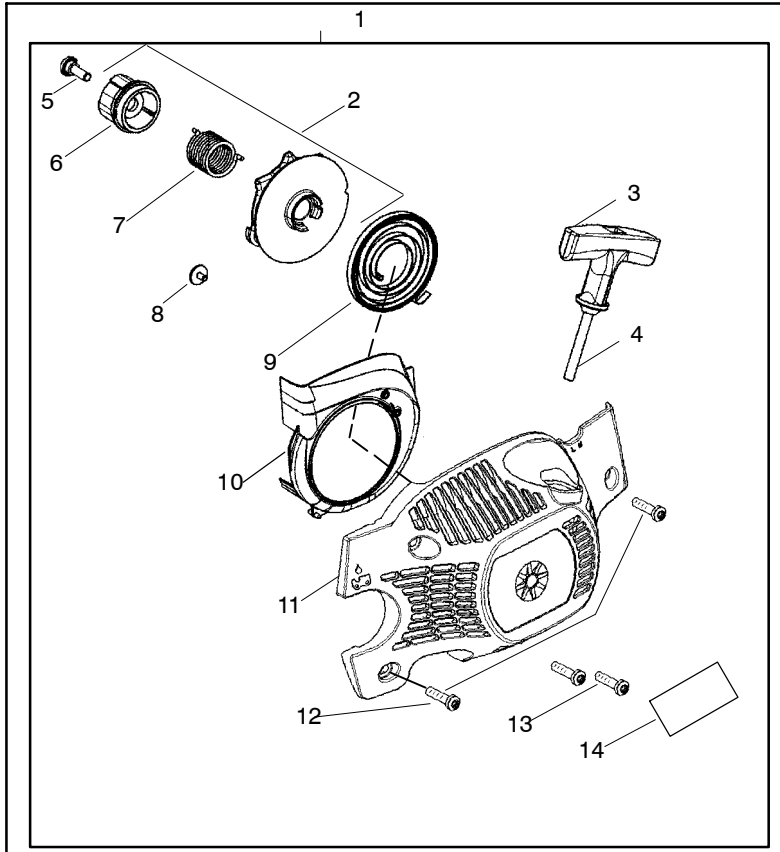

⚠ WARNING

All repairs, adjustments and maintenance not described in the Operator's Manual must be performed by qualified service personnel.

Ref.	Part No.	Description	Ref.	Part No.	Description	Ref.	Part No.	Description
1	530071968	Kit-Fan Hsg / Starter (Incl. 2,3,4,5,6,7,8,9,10,11)	13	530015892	Screw	26	530029860	Pin
2	530071966	Kit-Starter EPS (Incl. 5,6,7,8)	14	545005218	Decal - Fan Housing	27	530029861	Spring
3	530150318	Handle-Starter	15	530071967	Kit-EPS ignition (Incl. 18, 19, 23)	28	530069587	Kit - Throttle Trigger
4	530069232	Kit-Rope	16	530403257	Assy-Leadwire	29	530069247	Kit - Fuel line
5	530021179	Screw-shoulder	17	530015896	Screw	30	530014497	Assy.- Fuel Pickup
6	530059677	Hub	18	503717901	Switch-Ignition	31	530015940	Screw
7	530021180	Spring-EPS	19	530059637	Assy.-Flywheel	32	530029870	Element - AV Isolator
8	530016080	Screw	20	530015127	Washer-Flywheel	33	530055613	Assy. - Tank/Handle
9	530042095	Spring-Starter	21	530016134	Nut	34	530015843	Screw
10	530059959	Baffle-Air	22	545121901	Screw	35	530059961	Handle-Front
11	530059958	Assy-Fan Hsg. w/eyelet	23	545063901	Module - Ignition	36	530052439	Isolator-Front Handle
12	530015893	Screw	24	530029869	Wire - Throttle	37	530029984	Isolator
			25	530029863	Cap - Wire	38	530026119	Valve - Check
						39	530038264	Plug - Vent
						40	530071266	Kit-Assy. Fuel Cap

✓ = NEW PART NUMBER FOR THIS IPL   * = REFER TO THE SERVICE REFERENCE INDICATED FOR MORE INFORMATION. (LOCATED AT END OF IPL)
● = THESE PARTS ARE ILLUSTRATED FOR CLARITY. ORDER COMPLETE ASSEMBLY.