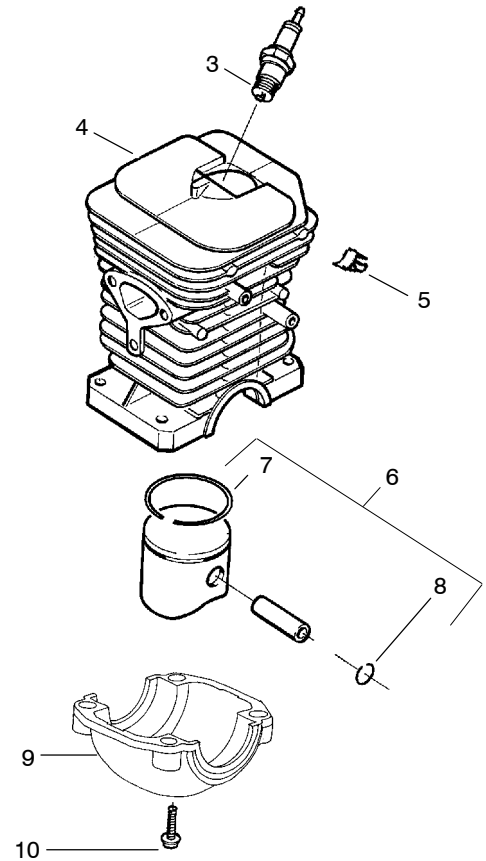

⚠ WARNING

All repairs, adjustments and maintenance not described in the Operator's Manual must be performed by qualified service personnel.

Ref.	Part No.	Description
1	530016154	Screw
2	530059960	Shield-Cylinder
3	952030150	Spark Plug (RCJ-7Y)
4	530069941	Kit-Cylinder (40cc) (incl. 4,9 & #23 pg. 3)
5	530015696	Clip - High Tension Lead
6	530069454	Kit-Piston (40cc) (Includes pin and 7, 8)
7	530029982	Ring-Piston (40cc)
8	530015697	Piston Pin Retainer
9	530049794	Cap-Crankcase
10	530015897	Screw