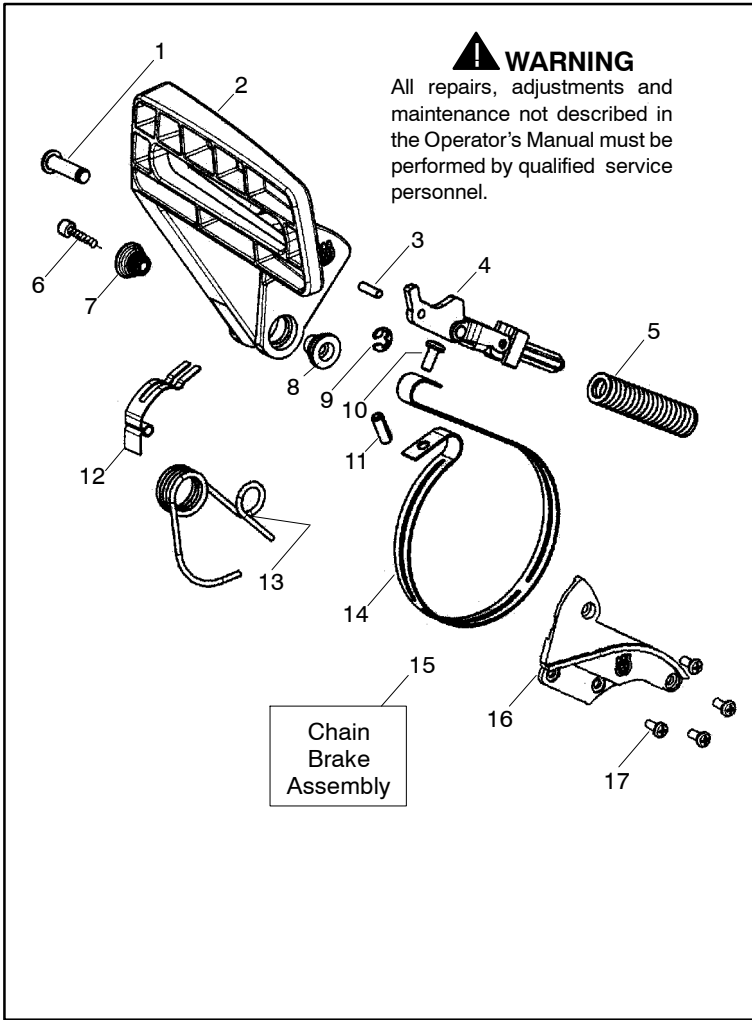

142/ 142e

Spare parts
Revised 2008-04

Ref.	Part No.	Description	Ref.	Part No.	Description
1	530029879	Pin-Pivot			
2	530071348	Kit- Lever & Link Assy. (Incl. 4,14)			
3	530015915	Pin-Link			
4	530054741	Assy-Front Link			
5	530016237	Spring-Chain Brake			
6	530016384	Screw			
7	530056531	Journal-Right			
8	530029881	Journal-Left			
9	530024419	Retainer			
10	530015911	Screw			
11	530015913	Pin-Spring			
12	530029878	Spring-Position			
13	530015910	Spring-Handguard			
14	530052232	Band-Brake			
15	530054802	Assy-Chain Brake (Incl. 1,2,3,4,5,6,7,8,9,10,11,12,13,14,16,17,18,19,20,21)			
16	530053035	Cover-Chain Brake Spring			
17	530015911	Screw			
18	530016110	Screw-Bar Adjusting			
19	530038593	Retainer			
20	530015826	Pin-Bar Adjusting			
21	530049483	Cover-Clutch			
				Not Shown	
				545005218	Decal-Startercover
				530031135	Scrench
				530047839	Decal-Warning

✓ = NEW PART NUMBER FOR THIS IPL
 ● = THESE PARTS ARE ILLUSTRATED FOR CLARITY. ORDER COMPLETE ASSEMBLY.

Ref.	Part No.	Description	Ref.	Part No.	Description
1	530014949	Assy-Clutch	16	530047855	Plate-Bar
2	530015611	Washer-Clutch	17	530019228	Gasket
3	530047061	Assy-Clutch Drum w/Bearing	18	530036043	Plate-Bar Stud
4	530015907	Washer-Thrust	19	530015877	Bar Bolt
5	530014776	Assy-Oil Pick-Up and Screen (Incl 6,7)	20	530015878	Screw
6	530056533	Filter-Oil	21	530029850	Chain Catcher
7	545037101	Assy-Pickup	22	530015893	Screw
8	530015896	Screw	23	530052428	Cover
9	530014410	Assy-Oil Pump	24	530015922	Nut-Type "U" Speed
10	530029833	Worm Gear-Oil Pump	25	530029830	Grommet
11	545033501	Tube-Oil Vent	26	530029831	Lever-Choke
12	530055322	Clip-Retainer	27	530071991	Kit - Chassis Ass'y.
13	530055174	Shield-Heat	28	530015922	Nut-Type "U" Speed
14	530015896	Screw (optional)	29	530016037	Screw
15	530015917	Nut	30	501765602	Assy.- Oil Tank Cap