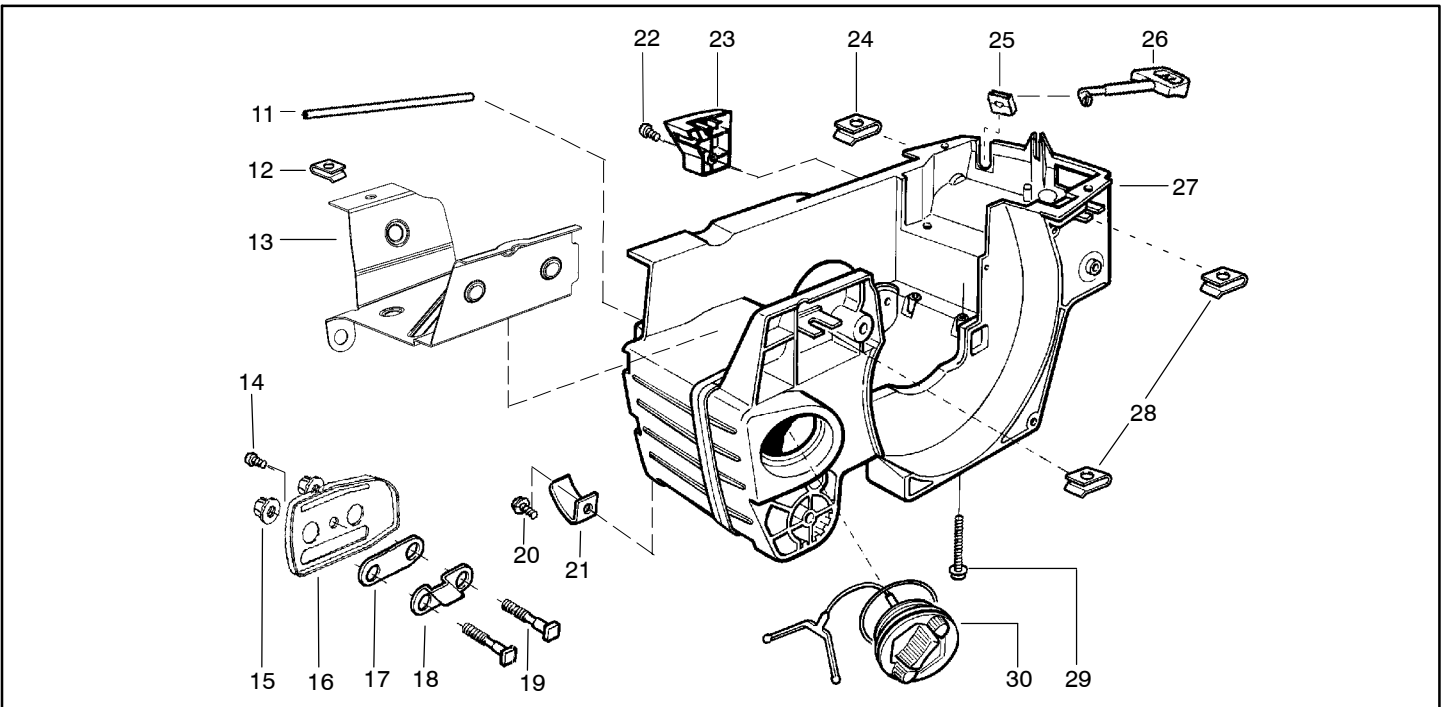

Ref.	Part No.	Description
1	530016154	Screw
2	530059960	Shield-Cylinder
3	952030150	Spark Plug (RCJ-7Y)
4	530069941	Kit-Cylinder (40cc) (incl. 4,9 & #23 pg. 3)
5	530015696	Clip - High Tension Lead
6	530069454	Kit-Piston (40cc) (Includes pin and 7, 8)
7	530029982	Ring-Piston (40cc)
8	530015697	Piston Pin Retainer
9	530049794	Cap-Crankcase
10	530015897	Screw

✓ = NEW PART NUMBER FOR THIS IPL
 ● = THESE PARTS ARE ILLUSTRATED FOR CLARITY. ORDER COMPLETE ASSEMBLY.

Ref.	Part No.	Description	Ref.	Part No.	Description
1	530014949	Assy-Clutch	16	530047855	Plate-Bar
2	530015611	Washer-Clutch	17	530019228	Gasket
3	530047061	Assy-Clutch Drum w/Bearing	18	530036043	Plate-Bar Stud
4	530015907	Washer-Thrust	19	530015877	Bar Bolt
5	530014776	Assy-Oil Pick-Up and Screen (Incl 6,7)	20	530015878	Screw
6	530056533	Filter-Oil	21	530029850	Chain Catcher
7	545037101	Assy-Pickup	22	530015893	Screw
8	530015896	Screw	23	530052428	Cover
9	530014410	Assy-Oil Pump	24	530015922	Nut-Type "U" Speed
10	530029833	Worm Gear-Oil Pump	25	530029830	Grommet
11	545033501	Tube-Oil Vent	26	530029831	Lever-Choke
12	530055322	Clip-Retainer	27	530071991	Kit - Chassis Ass'y.
13	530055174	Shield-Heat	28	530015922	Nut-Type "U" Speed
14	530015896	Screw (optional)	29	530016037	Screw
15	530015917	Nut	30	501765602	Assy.- Oil Tank Cap