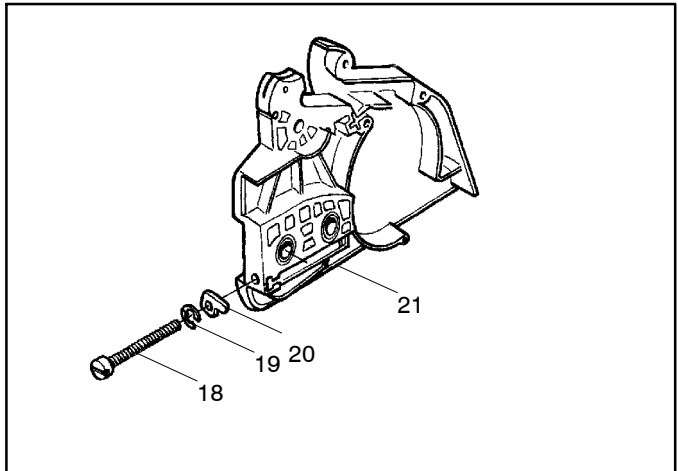

142/ 142e

Spare parts
Revised 2008-04

Ref.	Part No.	Description	Ref.	Part No.	Description
1	530029879	Pin-Pivot			
2	530071348	Kit- Lever & Link Assy. (Incl. 4,14)			
3	530015915	Pin-Link			
4	530054741	Assy-Front Link			
5	530016237	Spring-Chain Brake			
6	530016384	Screw			
7	530056531	Journal-Right			
8	530029881	Journal-Left			
9	530024419	Retainer			
10	530015911	Screw			
11	530015913	Pin-Spring			
12	530029878	Spring-Position			
13	530015910	Spring-Handguard			
14	530052232	Band-Brake			
15	530054802	Assy-Chain Brake (Incl. 1,2,3,4,5,6,7,8,9,10,11,12,13,14,16,17,18,19,20,21)			
16	530053035	Cover-Chain Brake Spring			
17	530015911	Screw			
18	530016110	Screw-Bar Adjusting			
19	530038593	Retainer			
20	530015826	Pin-Bar Adjusting			
21	530049483	Cover-Clutch			
				Not Shown	
				545005218	Decal-Startercover
				530031135	Scrench
				530047839	Decal-Warning

Ref.	Part No.	Description
1	530016154	Screw
2	530059960	Shield-Cylinder
3	952030150	Spark Plug (RCJ-7Y)
4	530069941	Kit-Cylinder (40cc) (incl. 4,9 & #23 pg. 3)
5	530015696	Clip - High Tension Lead
6	530069454	Kit-Piston (40cc) (Includes pin and 7, 8)
7	530029982	Ring-Piston (40cc)
8	530015697	Piston Pin Retainer
9	530049794	Cap-Crankcase
10	530015897	Screw