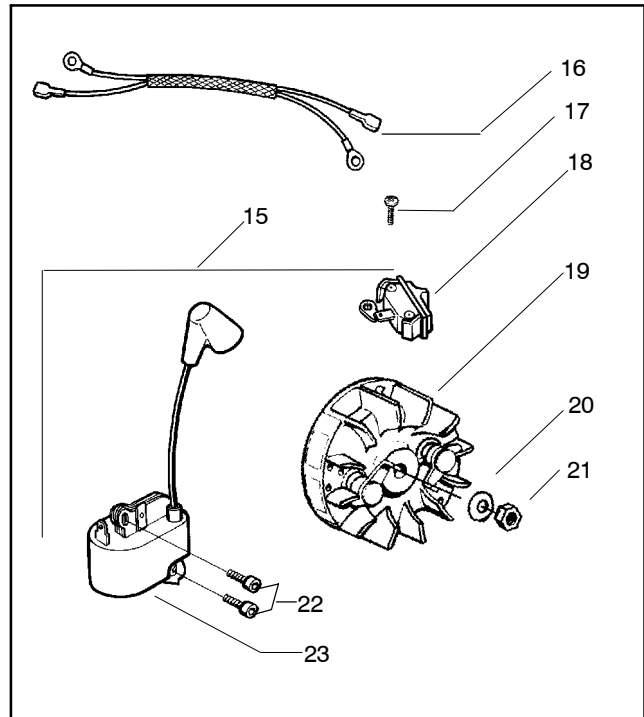

⚠ WARNING

All repairs, adjustments and maintenance not described in the Operator's Manual must be performed by qualified service personnel.

Ref.	Part No.	Description	Ref.	Part No.	Description	Ref.	Part No.	Description
1	530071968	Kit-Fan Hsg / Starter (Incl. 2,3,4,5,6,7,8,9,10,11)	13	530015892	Screw	26	530029860	Pin
2	530071966	Kit-Starter EPS (Incl. 5,6,7,8)	14	545005218	Decal - Fan Housing	27	530029861	Spring
3	530150318	Handle-Starter	15	530071967	Kit-EPS ignition (Incl. 18, 19, 23)	28	530069587	Kit - Throttle Trigger
4	530069232	Kit-Rope	16	530403257	Assy-Leadwire	29	530069247	Kit - Fuel line
5	530021179	Screw-shoulder	17	530015896	Screw	30	530014497	Assy.- Fuel Pickup
6	530059677	Hub	18	503717901	Switch-Ignition	31	530015940	Screw
7	530021180	Spring-EPS	19	530059637	Assy.-Flywheel	32	530029870	Element - AV Isolator
8	530016080	Screw	20	530015127	Washer-Flywheel	33	530055613	Assy. - Tank/Handle
9	530042095	Spring-Starter	21	530016134	Nut	34	530015843	Screw
10	530059959	Baffle-Air	22	545121901	Screw	35	530059961	Handle-Front
11	530059958	Assy-Fan Hsg. w/eyelet	23	545063901	Module - Ignition	36	530052439	Isolator-Front Handle
12	530015893	Screw	24	530029869	Wire - Throttle	37	530029984	Isolator
			25	530029863	Cap - Wire	38	530026119	Valve - Check
						39	530038264	Plug - Vent
						40	530071266	Kit-Assy. Fuel Cap

✓ = NEW PART NUMBER FOR THIS IPL   * = REFER TO THE SERVICE REFERENCE INDICATED FOR MORE INFORMATION. (LOCATED AT END OF IPL)
● = THESE PARTS ARE ILLUSTRATED FOR CLARITY. ORDER COMPLETE ASSEMBLY.