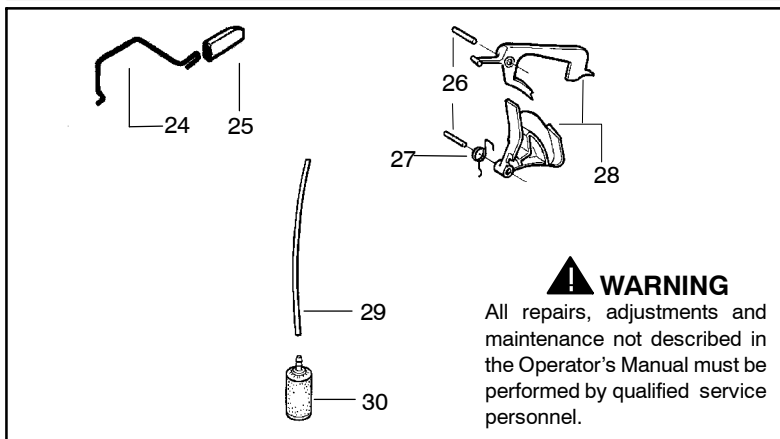

⚠ WARNING

All repairs, adjustments and maintenance not described in the Operator's Manual must be performed by qualified service personnel.

Ref.	Part No.	Description	Ref.	Part No.	Description	Ref.	Part No.	Description
1	530071968	Kit-Fan Hsg / Starter (Incl. 2,3,4,5,6,7,8,9,10,11)	13	530015892	Screw	26	530029860	Pin
2	530071966	Kit-Starter EPS (Incl. 5,6,7,8)	14	545005218	Decal - Fan Housing	27	530029861	Spring
3	530150318	Handle-Starter	15	530071967	Kit-EPS ignition (Incl. 18, 19, 23)	28	530069587	Kit - Throttle Trigger
4	530069232	Kit-Rope	16	530403257	Assy-Leadwire	29	530069247	Kit - Fuel line
5	530021179	Screw-shoulder	17	530015896	Screw	30	530014497	Assy.- Fuel Pickup
6	530059677	Hub	18	503717901	Switch-Ignition	31	530015940	Screw
7	530021180	Spring-EPS	19	530059637	Assy.-Flywheel	32	530029870	Element - AV Isolator
8	530016080	Screw	20	530015127	Washer-Flywheel	33	530055613	Assy. - Tank/Handle
9	530042095	Spring-Starter	21	530016134	Nut	34	530015843	Screw
10	530059959	Baffle-Air	22	545121901	Screw	35	530059961	Handle-Front
11	530059958	Assy-Fan Hsg. w/eyelet	23	545063901	Module - Ignition	36	530052439	Isolator-Front Handle
12	530015893	Screw	24	530029869	Wire - Throttle	37	530029984	Isolator
			25	530029863	Cap - Wire	38	530026119	Valve - Check
						39	530038264	Plug - Vent
						40	530071266	Kit-Assy. Fuel Cap

✓ = NEW PART NUMBER FOR THIS IPL   * = REFER TO THE SERVICE REFERENCE INDICATED FOR MORE INFORMATION. (LOCATED AT END OF IPL)
● = THESE PARTS ARE ILLUSTRATED FOR CLARITY. ORDER COMPLETE ASSEMBLY.