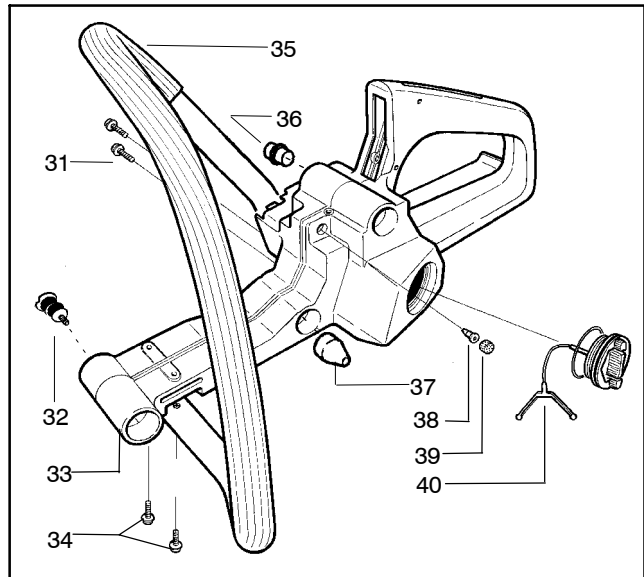

⚠ WARNING

All repairs, adjustments and maintenance not described in the Operator's Manual must be performed by qualified service personnel.

Ref.	Part No.	Description	Ref.	Part No.	Description	Ref.	Part No.	Description
1	530071968	Kit-Fan Hsg / Starter (Incl. 2,3,4,5,6,7,8,9,10,11)	13	530015892	Screw	26	530029860	Pin
2	530071966	Kit-Starter EPS (Incl. 5,6,7,8)	14	545005218	Decal - Fan Housing	27	530029861	Spring
3	530150318	Handle-Starter	15	530071967	Kit-EPS ignition (Incl. 18, 19, 23)	28	530069587	Kit - Throttle Trigger
4	530069232	Kit-Rope	16	530403257	Assy-Leadwire	29	530069247	Kit - Fuel line
5	530021179	Screw-shoulder	17	530015896	Screw	30	530014497	Assy.- Fuel Pickup
6	530059677	Hub	18	503717901	Switch-Ignition	31	530015940	Screw
7	530021180	Spring-EPS	19	530059637	Assy.-Flywheel	32	530029870	Element - AV Isolator
8	530016080	Screw	20	530015127	Washer-Flywheel	33	530055613	Assy. - Tank/Handle
9	530042095	Spring-Starter	21	530016134	Nut	34	530015843	Screw
10	530059959	Baffle-Air	22	545121901	Screw	35	530059961	Handle-Front
11	530059958	Assy-Fan Hsg. w/eyelet	23	545063901	Module - Ignition	36	530052439	Isolator-Front Handle
12	530015893	Screw	24	530029869	Wire - Throttle	37	530029984	Isolator
			25	530029863	Cap - Wire	38	530026119	Valve - Check
						39	530038264	Plug - Vent
						40	530071266	Kit-Assy. Fuel Cap

✓ = NEW PART NUMBER FOR THIS IPL   * = REFER TO THE SERVICE REFERENCE INDICATED FOR MORE INFORMATION. (LOCATED AT END OF IPL)
● = THESE PARTS ARE ILLUSTRATED FOR CLARITY. ORDER COMPLETE ASSEMBLY.