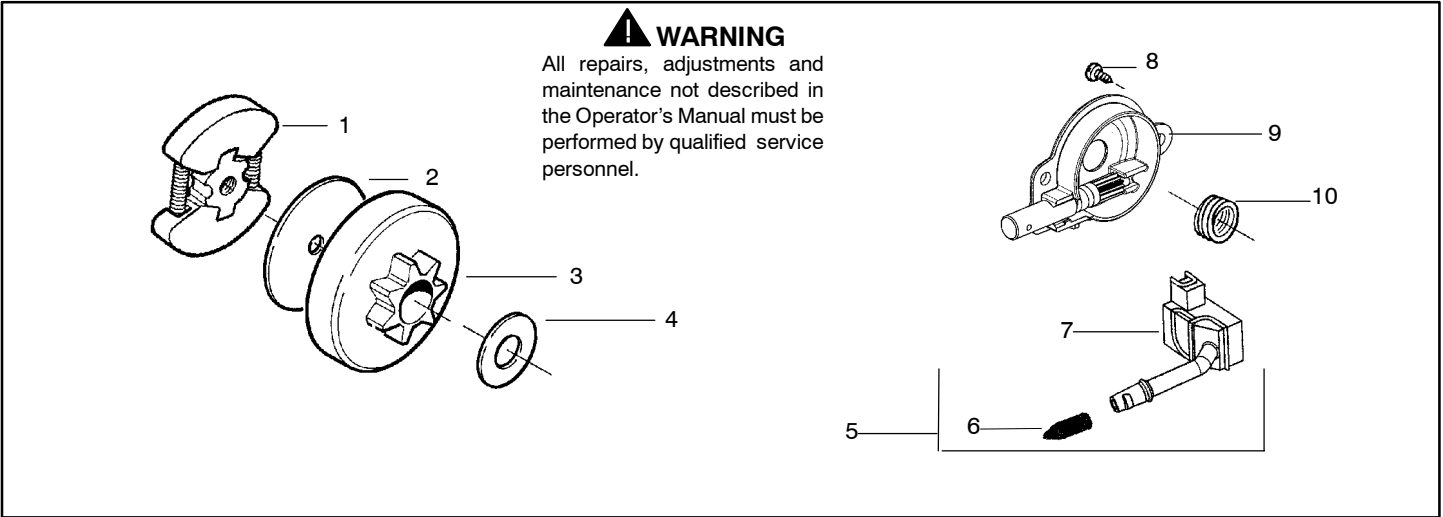

Ref.	Part No.	Description
1	530016154	Screw
2	530059960	Shield-Cylinder
3	952030150	Spark Plug (RCJ-7Y)
4	530069941	Kit-Cylinder (40cc) (incl. 4,9 & #23 pg. 3)
5	530015696	Clip - High Tension Lead
6	530069454	Kit-Piston (40cc) (Includes pin and 7, 8)
7	530029982	Ring-Piston (40cc)
8	530015697	Piston Pin Retainer
9	530049794	Cap-Crankcase
10	530015897	Screw

✓ = NEW PART NUMBER FOR THIS IPL
 ● = THESE PARTS ARE ILLUSTRATED FOR CLARITY. ORDER COMPLETE ASSEMBLY.

Ref.	Part No.	Description	Ref.	Part No.	Description
1	530014949	Assy-Clutch	16	530047855	Plate-Bar
2	530015611	Washer-Clutch	17	530019228	Gasket
3	530047061	Assy-Clutch Drum w/Bearing	18	530036043	Plate-Bar Stud
4	530015907	Washer-Thrust	19	530015877	Bar Bolt
5	530014776	Assy-Oil Pick-Up and Screen (Incl 6,7)	20	530015878	Screw
6	530056533	Filter-Oil	21	530029850	Chain Catcher
7	545037101	Assy-Pickup	22	530015893	Screw
8	530015896	Screw	23	530052428	Cover
9	530014410	Assy-Oil Pump	24	530015922	Nut-Type "U" Speed
10	530029833	Worm Gear-Oil Pump	25	530029830	Grommet
11	545033501	Tube-Oil Vent	26	530029831	Lever-Choke
12	530055322	Clip-Retainer	27	530071991	Kit - Chassis Ass'y.
13	530055174	Shield-Heat	28	530015922	Nut-Type "U" Speed
14	530015896	Screw (optional)	29	530016037	Screw
15	530015917	Nut	30	501765602	Assy.- Oil Tank Cap