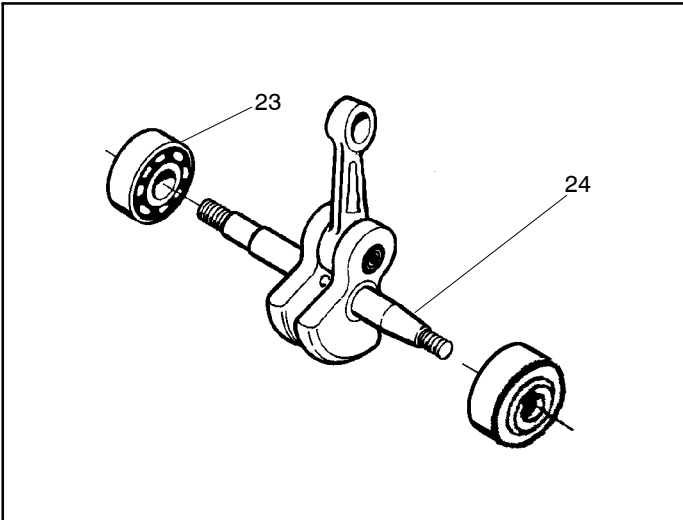

Ref.	Part No.	Description	Ref.	Part No.	Description
1	530029813	Assy-Turbo Air Cleaner	13	530015968	Stud - Carb.
2	530019203	Seal - Turbo Clean	14	530016008	Nut
3	530029814	Sleeve-Intake	15	545057801	Air-Filter - Top
4	530053435	Seal-Impulse	16	530015899	Screw
5	530015814	Screw	17	545006044	Kit-Muffler (Includes 20,21 & 22)
6	530037465	Adapter - Carb.	18	530016359	Nut-Brass
7	530019172	Gasket-Carburetor	19	530055600	Cover-Bolt
8	---	Carburetor	20	530016338	Bolt-Muffler
	530071987	W-29	21	530055128	Gasket-Muffler
	545013502	WT-834	22	530055171	Backplate-Muffler
9	530035587	Grommet-Final	23	530056363	Assy. -Bearing and Seal
10	530047767	Plate - Support	24	530029794	Assy-Crankshaft & Rod
11	530015896	Screw			
12	530036582	Air Filter - Bottom			

✓ = NEW PART NUMBER FOR THIS IPL
● = THESE PARTS ARE ILLUSTRATED FOR CLARITY. ORDER COMPLETE ASSEMBLY.