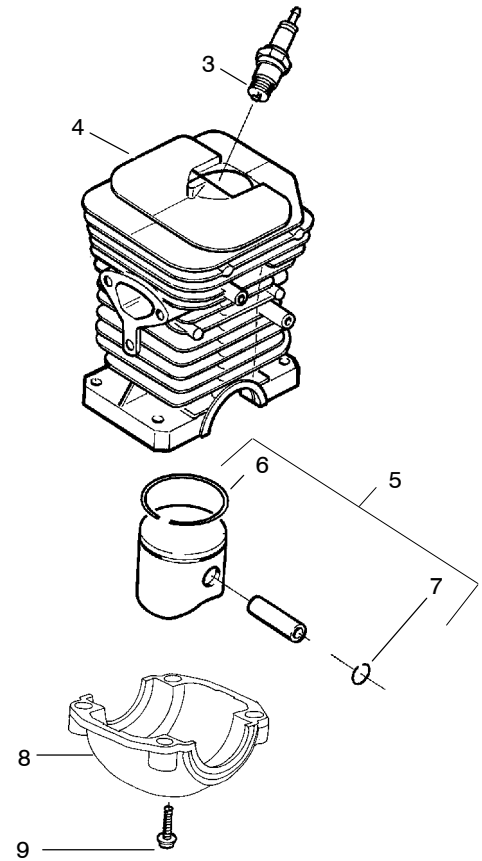

⚠ WARNING

All repairs, adjustments and maintenance not described in the Operator's Manual must be performed by qualified service personnel.

Ref.	Part No.	Description
1	530016154	Screw
2	530059960	Shield-Cylinder
3	952030150	Spark Plug (RCJ-7Y)
4	530069941	Kit-Cylinder (40cc) (incl. 4,8 & #23 pg. 3)
5	530069454	Kit-Piston (40cc) (Includes pin and 6, 7)
6	530029982	Ring-Piston (40cc)
7	530015697	Piston Pin Retainer
8	530049794	Cap-Crankcase
9	530015897	Screw