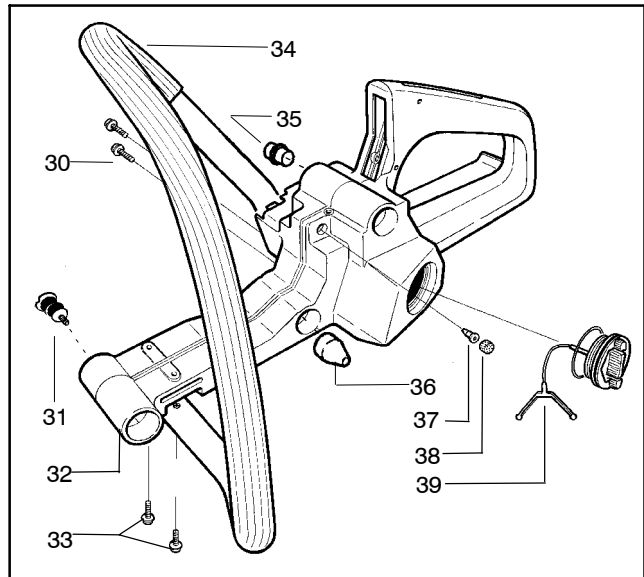

⚠ WARNING

All repairs, adjustments and maintenance not described in the Operator's Manual must be performed by qualified service personnel.

Ref.	Part No.	Description	Ref.	Part No.	Description	Ref.	Part No.	Description
1	530071968	Kit-Fan Hsg / Starter (Incl. 2,3,4,5,6,7,8,9,10,11)	13	530015892	Screw	26	530029861	Spring
2	530071966	Kit-Starter EPS (Incl. 5,6,7,8)	14	530071967	Kit-EPS ignition (Incl. 17, 18, 22)	27	530069587	Kit - Throttle Trigger
3	530150318	Handle-Starter	15	530403257	Assy-Leadwire	28	530069247	Kit - Fuel line
4	530069232	Kit-Rope	16	530015896	Screw	29	530014497	Assy.- Fuel Pickup
5	530021179	Screw-shoulder	17	503717901	Switch-Ignition	30	530015940	Screw
6	530059677	Hub	18	530059637	Assy. -Flywheel	31	530029870	Element - AV Isolator
7	530021180	Spring-EPS	19	530015127	Washer-Flywheel	32	530055613	Assy. -Tank/Handle
8	530016080	Screw	20	530016134	Nut	33	530015843	Screw
9	530042095	Spring-Starter	21	545003902	Screw	34	530059961	Handle-Front
10	530059959	Baffle-Air	22	545063901	Module - Ignition	35	530052439	Isolator-Front Handle
11	530059958	Assy-Fan Hsg. w/eyelet	23	530029869	Wire - Throttle	36	530029984	Isolator
12	530015893	Screw	24	530029863	Cap - Wire	37	530026119	Valve - Check
			25	530029860	Pin	38	530038264	Plug - Vent
						39	530071266	Kit-Assy. Fuel Cap

✓ = NEW PART NUMBER FOR THIS IPL   ★ = REFER TO THE SERVICE REFERENCE INDICATED FOR MORE INFORMATION. (LOCATED AT END OF IPL)
● = THESE PARTS ARE ILLUSTRATED FOR CLARITY. ORDER COMPLETE ASSEMBLY.