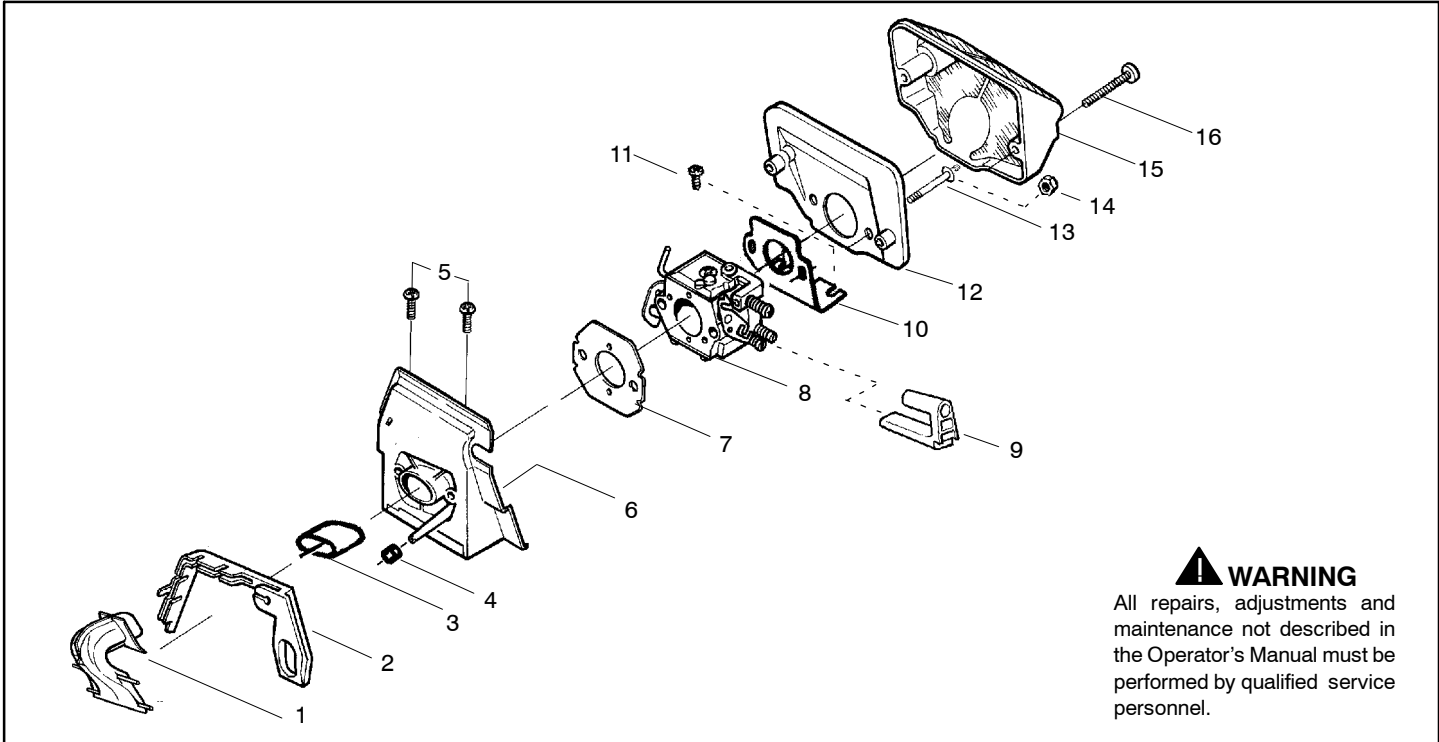

142/ 142e

Spare parts

Ersatzteile

Pièces détachées

Reserve onderdelen

Repuestos

Reservdelar

Ref.	Part No.	Description	Ref.	Part No.	Description
1	530029879	Pin-Pivot			
2	530071348	Kit- Lever & Link Assy. (Incl. 4,14)			
3	530015915	Pin-Link			
4	530054741	Assy-Front Link			
5	530016237	Spring-Chain Brake			
6	530016384	Screw			
7	530056531	Journal-Right			
8	530029881	Journal-Left			
9	530024419	Retainer			
10	530015911	Screw			
11	530015913	Pin-Spring			
12	530029878	Spring-Position			
13	530015910	Spring-Handguard			
14	530052232	Band-Brake			
15	530054802	Assy-Chain Brake (Incl. 1,2,3,4,5,6,7,8,9,10,11,12,13,14,16,17,18,19,20,21)			
16	530053035	Cover-Chain Brake Spring			
17	530015911	Screw			
18	530016110	Screw-Bar Adjusting			
19	530038593	Retainer			
20	530015826	Pin-Bar Adjusting			
21	530049483	Cover-Clutch			
				Not Shown	
				545133466	Manual-Operator's
				530031135	Scrench
				530047839	Decal-Warning

Ref.	Part No.	Description
1	530016154	Screw
2	530059960	Shield-Cylinder
3	952030150	Spark Plug (RCJ-7Y)
4	530069941	Kit-Cylinder (40cc) (incl. 4,8 & #23 pg. 3)
5	530069454	Kit-Piston (40cc) (Includes pin and 6, 7)
6	530029982	Ring-Piston (40cc)
7	530015697	Piston Pin Retainer
8	530049794	Cap-Crankcase
9	530015897	Screw