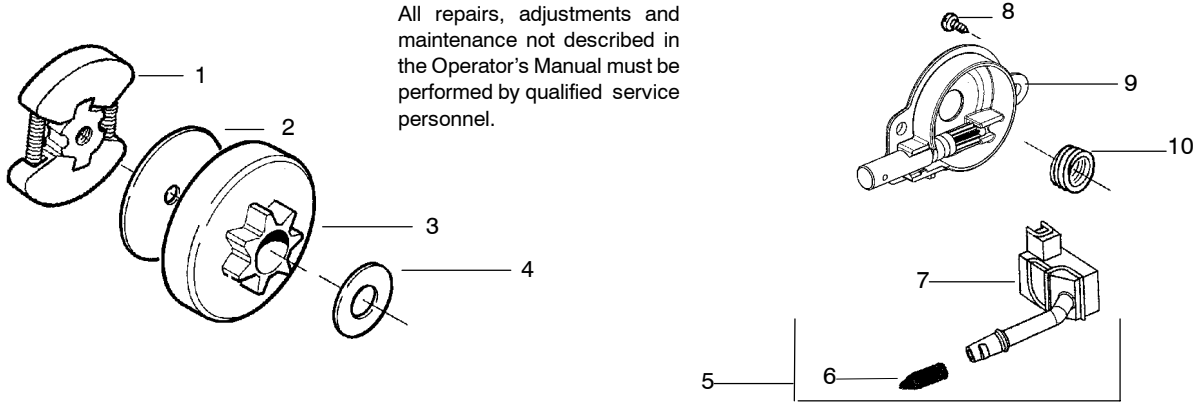

⚠ WARNING
All repairs, adjustments and maintenance not described in the Operator's Manual must be performed by qualified service personnel.

Ref.	Part No.	Description	Ref.	Part No.	Description
1	530029813	Assy-Turbo Air Cleaner	13	530015968	Stud - Carb.
2	530019203	Seal - Turbo Clean	14	530016008	Nut
3	530029814	Sleeve-Intake	15	545057801	Air-Filter - Top
4	530053435	Seal-Impulse	16	530015899	Screw
5	530015814	Screw	17	530071511	Kit-Muffler (Includes 20,21 & 22)
6	530037465	Adapter - Carb.	18	530016359	Nut-Brass
7	530019172	Gasket-Carburetor	19	530055600	Cover-Bolt
8	530071987	Carburetor-W-29	20	530016338	Bolt-Muffler
9	530035587	Grommet-Final	21	530055128	Gasket-Muffler
10	530047767	Plate - Support	22	530055171	Backplate-Muffler
11	530015896	Screw	23	530056363	Assy. -Bearing and Seal
12	530036582	Air Filter - Bottom	24	530029794	Assy-Crankshaft & Rod

Ref.	Part No.	Description	Ref.	Part No.	Description
1	530014949	Assy-Clutch	16	530047855	Plate-Bar
2	530015611	Washer-Clutch	17	530019228	Gasket
3	530047061	Assy-Clutch Drum w/Bearing	18	530036043	Plate-Bar Stud
4	530015907	Washer-Thrust	19	530015877	Bar Bolt
5	530014776	Assy-Oil Pick-Up and Screen (Incl 6,7)	20	530015878	Screw
6	530056533	Filter-Oil	21	530029850	Chain Catcher
7	545037101	Assy-Pickup	22	530015893	Screw
8	530015896	Screw	23	530052428	Cover
9	530014410	Assy-Oil Pump	24	530015922	Nut-Type "U" Speed
10	530029833	Worm Gear-Oil Pump	25	530029830	Grommet
11	545033501	Tube-Oil Vent	26	530029831	Lever-Choke
12	530055322	Clip-Retainer	27	530071991	Kit - Chassis Ass'y.
13	530055174	Shield-Heat	28	530015922	Nut-Type "U" Speed
14	530015896	Screw (optional)	29	530016037	Screw
15	530015917	Nut	30	501765602	Assy.- Oil Tank Cap