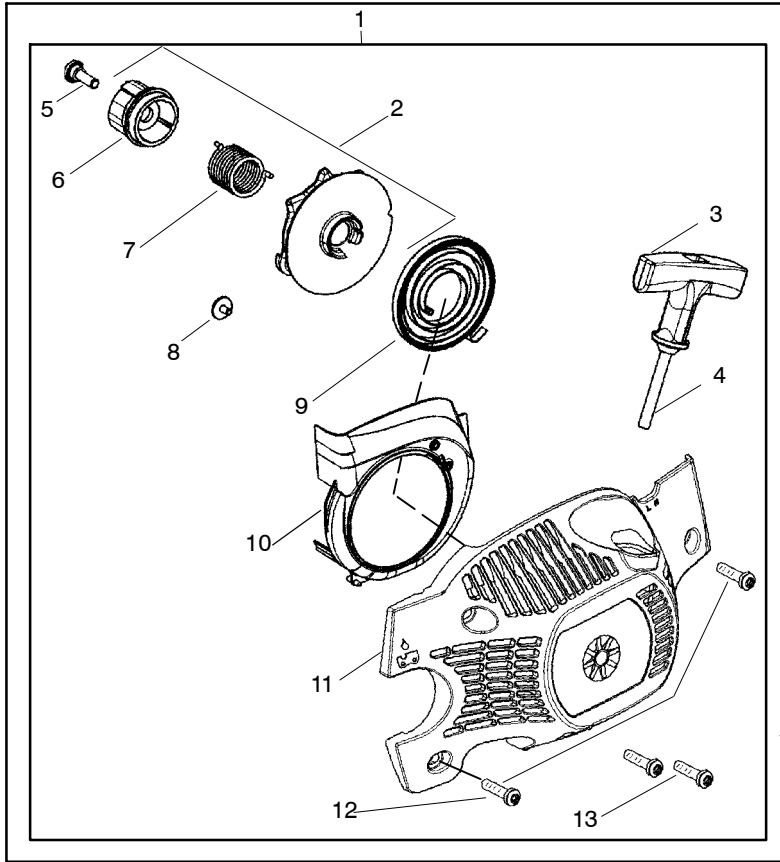

⚠ WARNING

All repairs, adjustments and maintenance not described in the Operator's Manual must be performed by qualified service personnel.

Ref.	Part No.	Description	Ref.	Part No.	Description	Ref.	Part No.	Description
1	530071968	Kit-Fan Hsg / Starter (Incl. 2,3,4,5,6,7,8,9,10,11)	13	530015892	Screw	26	530029861	Spring
2	530071966	Kit-Starter EPS (Incl. 5,6,7,8)	14	530071967	Kit-EPS ignition (Incl. 17, 18, 22)	27	530069587	Kit - Throttle Trigger
3	530150318	Handle-Starter	15	530403257	Assy-Leadwire	28	530069247	Kit - Fuel line
4	530069232	Kit-Rope	16	530015896	Screw	29	530014497	Assy.- Fuel Pickup
5	530021179	Screw-shoulder	17	503717901	Switch-Ignition	30	530015940	Screw
6	530059677	Hub	18	530059637	Assy. -Flywheel	31	530029870	Element - AV Isolator
7	530021180	Spring-EPS	19	530015127	Washer-Flywheel	32	530055613	Assy. -Tank/Handle
8	530016080	Screw	20	530016134	Nut	33	530015843	Screw
9	530042095	Spring-Starter	21	545003902	Screw	34	530059961	Handle-Front
10	530059959	Baffle-Air	22	545063901	Module - Ignition	35	530052439	Isolator-Front Handle
11	530059958	Assy-Fan Hsg. w/eyelet	23	530029869	Wire - Throttle	36	530029984	Isolator
12	530015893	Screw	24	530029863	Cap - Wire	37	530026119	Valve - Check
			25	530029860	Pin	38	530038264	Plug - Vent
						39	530071266	Kit-Assy. Fuel Cap

✓ = NEW PART NUMBER FOR THIS IPL   ★ = REFER TO THE SERVICE REFERENCE INDICATED FOR MORE INFORMATION. (LOCATED AT END OF IPL)
● = THESE PARTS ARE ILLUSTRATED FOR CLARITY. ORDER COMPLETE ASSEMBLY.