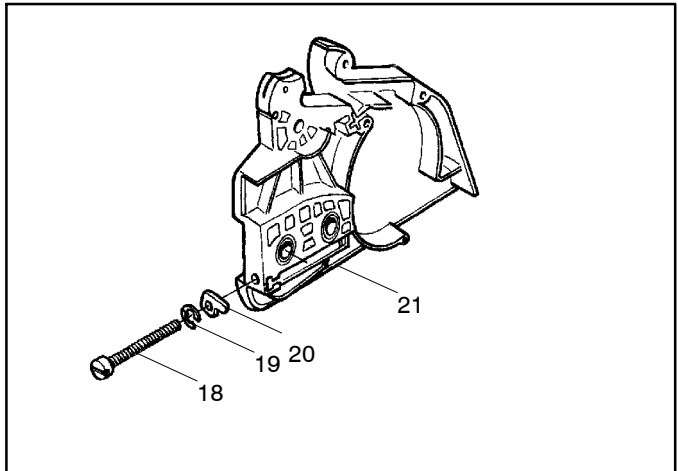

142/ 142e

Spare parts

Ersatzteile

Pièces détachées

Reserve onderdelen

Repuestos

Reservdelar

Ref.	Part No.	Description	Ref.	Part No.	Description
1	530029879	Pin-Pivot			
2	530071348	Kit- Lever & Link Assy. (Incl. 4,14)			
3	530015915	Pin-Link			
4	530054741	Assy-Front Link			
5	530016237	Spring-Chain Brake			
6	530016384	Screw			
7	530056531	Journal-Right			
8	530029881	Journal-Left			
9	530024419	Retainer			
10	530015911	Screw			
11	530015913	Pin-Spring			
12	530029878	Spring-Position			
13	530015910	Spring-Handguard			
14	530052232	Band-Brake			
15	530054802	Assy-Chain Brake (Incl. 1,2,3,4,5,6,7,8,9,10,11,12,13,14,16,17,18,19,20,21)			
16	530053035	Cover-Chain Brake Spring			
17	530015911	Screw			
18	530016110	Screw-Bar Adjusting			
19	530038593	Retainer			
20	530015826	Pin-Bar Adjusting			
21	530049483	Cover-Clutch			
				Not Shown	
				545133466	Manual-Operator's
				530031135	Scrench
				530047839	Decal-Warning

Ref.	Part No.	Description
1	530016154	Screw
2	530059960	Shield-Cylinder
3	952030150	Spark Plug (RCJ-7Y)
4	530069941	Kit-Cylinder (40cc) (incl. 4,8 & #23 pg. 3)
5	530069454	Kit-Piston (40cc) (Includes pin and 6, 7)
6	530029982	Ring-Piston (40cc)
7	530015697	Piston Pin Retainer
8	530049794	Cap-Crankcase
9	530015897	Screw