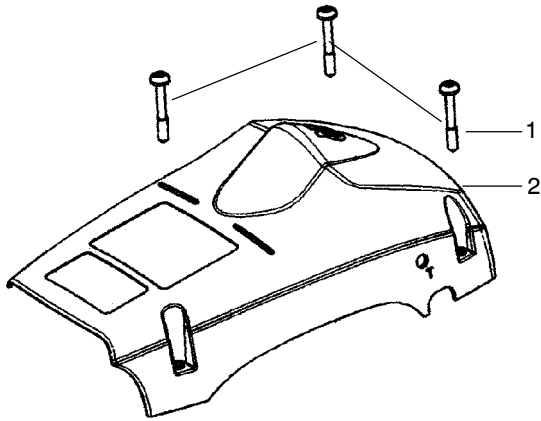

⚠ WARNING

All repairs, adjustments and maintenance not described in the Operator's Manual must be performed by qualified service personnel.

Ref.	Part No.	Description
1	530016154	Screw
2	530059960	Shield-Cylinder
3	952030150	Spark Plug (RCJ-7Y)
4	530069941	Kit-Cylinder (40cc) (incl. 4,8 & #23 pg. 3)
5	530069454	Kit-Piston (40cc) (Includes pin and 6, 7)
6	530029982	Ring-Piston (40cc)
7	530015697	Piston Pin Retainer
8	530049794	Cap-Crankcase
9	530015897	Screw