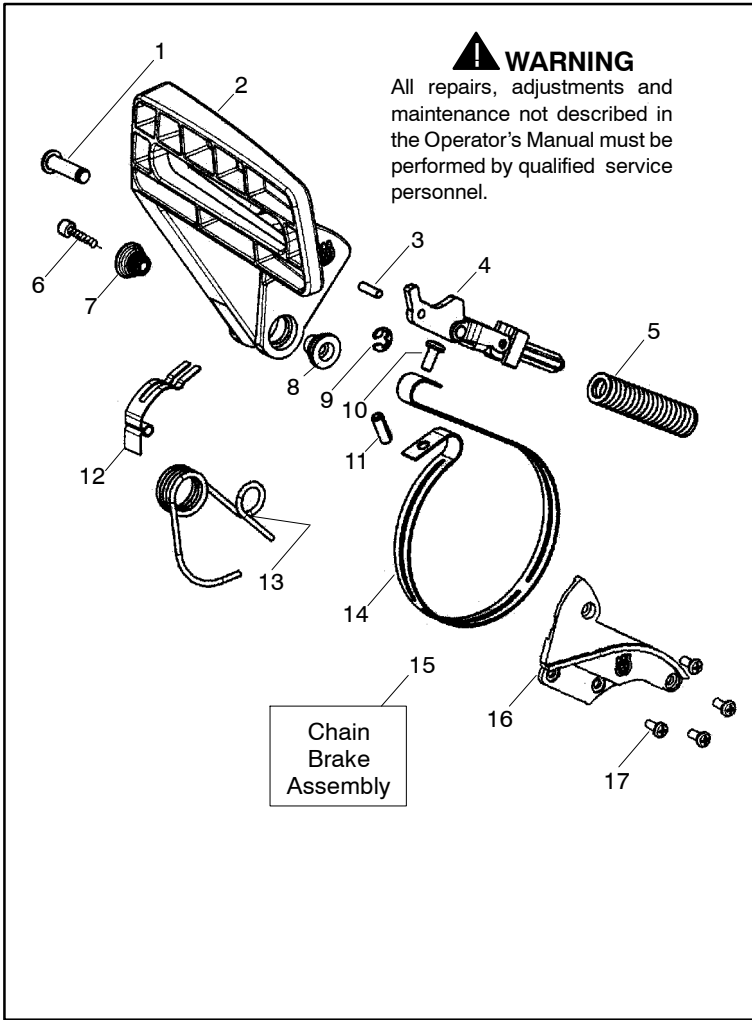

142/ 142e

Spare parts

Ersatzteile

Pièces détachées

Reserve onderdelen

Repuestos

Reservdelar

Ref.	Part No.	Description	Ref.	Part No.	Description
1	530029879	Pin-Pivot			
2	530071348	Kit- Lever & Link Assy. (Incl. 4,14)			
3	530015915	Pin-Link			
4	530054741	Assy-Front Link			
5	530016237	Spring-Chain Brake			
6	530016384	Screw			
7	530056531	Journal-Right			
8	530029881	Journal-Left			
9	530024419	Retainer			
10	530015911	Screw			
11	530015913	Pin-Spring			
12	530029878	Spring-Position			
13	530015910	Spring-Handguard			
14	530052232	Band-Brake			
15	530054802	Assy-Chain Brake (Incl. 1,2,3,4,5,6,7,8,9,10,11,12,13,14,16,17,18,19,20,21)			
16	530053035	Cover-Chain Brake Spring			
17	530015911	Screw			
18	530016110	Screw-Bar Adjusting			
19	530038593	Retainer			
20	530015826	Pin-Bar Adjusting			
21	530049483	Cover-Clutch			
				Not Shown	
				545133466	Manual-Operator's
				530031135	Scrench
				530047839	Decal-Warning

Ref.	Part No.	Description	Ref.	Part No.	Description
1	530014949	Assy-Clutch	16	530047855	Plate-Bar
2	530015611	Washer-Clutch	17	530019228	Gasket
3	530047061	Assy-Clutch Drum w/Bearing	18	530036043	Plate-Bar Stud
4	530015907	Washer-Thrust	19	530015877	Bar Bolt
5	530014776	Assy-Oil Pick-Up and Screen (Incl 6,7)	20	530015878	Screw
6	530056533	Filter-Oil	21	530029850	Chain Catcher
7	545037101	Assy-Pickup	22	530015893	Screw
8	530015896	Screw	23	530052428	Cover
9	530014410	Assy-Oil Pump	24	530015922	Nut-Type "U" Speed
10	530029833	Worm Gear-Oil Pump	25	530029830	Grommet
11	545033501	Tube-Oil Vent	26	530029831	Lever-Choke
12	530055322	Clip-Retainer	27	530071991	Kit - Chassis Ass'y.
13	530055174	Shield-Heat	28	530015922	Nut-Type "U" Speed
14	530015896	Screw (optional)	29	530016037	Screw
15	530015917	Nut	30	501765602	Assy.- Oil Tank Cap