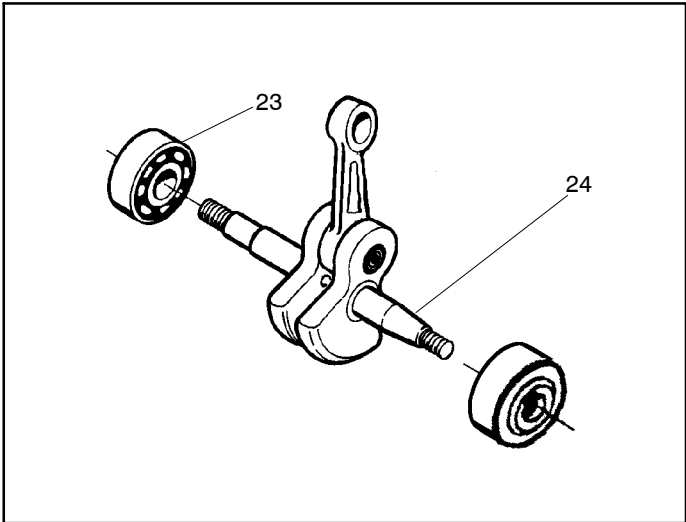

Ref.	Part No.	Description	Ref.	Part No.	Description
1	530029813	Assy-Turbo Air Cleaner	13	530015968	Stud - Carb.
2	530019203	Seal - Turbo Clean	14	530016008	Nut
3	530029814	Sleeve-Intake	15	545057801	Air-Filter - Top
4	530053435	Seal-Impulse	16	530015899	Screw
5	530015814	Screw	17	530071511	Kit-Muffler (Includes 20,21 & 22)
6	530037465	Adapter - Carb.	18	530016359	Nut-Brass
7	530019172	Gasket-Carburetor	19	530055600	Cover-Bolt
8	530071987	Carburetor-W-29	20	530016338	Bolt-Muffler
9	530035587	Grommet-Final	21	530055128	Gasket-Muffler
10	530047767	Plate - Support	22	530055171	Backplate-Muffler
11	530015896	Screw	23	530056363	Assy. -Bearing and Seal
12	530036582	Air Filter - Bottom	24	530029794	Assy-Crankshaft & Rod

✓ = NEW PART NUMBER FOR THIS IPL
● = THESE PARTS ARE ILLUSTRATED FOR CLARITY. ORDER COMPLETE ASSEMBLY.