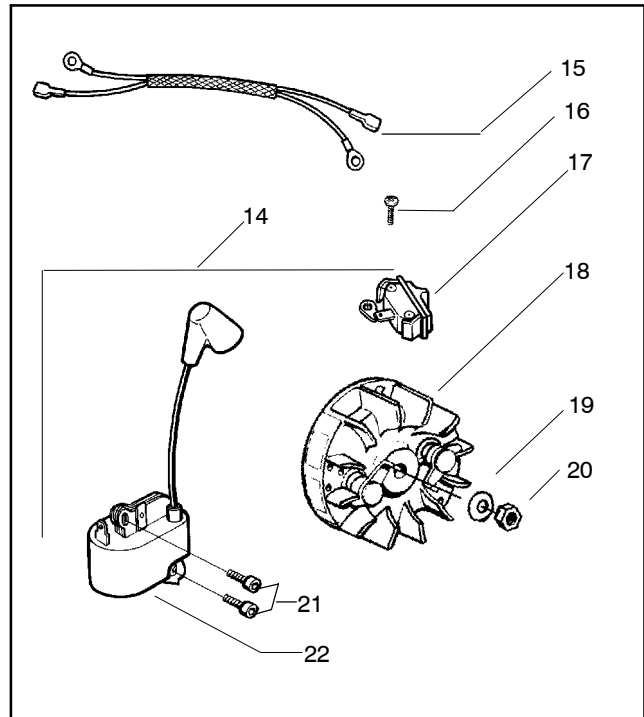

⚠ WARNING

All repairs, adjustments and maintenance not described in the Operator's Manual must be performed by qualified service personnel.

Ref.	Part No.	Description	Ref.	Part No.	Description	Ref.	Part No.	Description
1	530071968	Kit-Fan Hsg / Starter (Incl. 2,3,4,5,6,7,8,9,10,11)	13	530015892	Screw	26	530029861	Spring
2	530071966	Kit-Starter EPS (Incl. 5,6,7,8)	14	530071967	Kit-EPS ignition (Incl. 17, 18, 22)	27	530069587	Kit - Throttle Trigger
3	530150318	Handle-Starter	15	530403257	Assy-Leadwire	28	530069247	Kit - Fuel line
4	530069232	Kit-Rope	16	530015896	Screw	29	530014497	Assy.- Fuel Pickup
5	530021179	Screw-shoulder	17	503717901	Switch-Ignition	30	530015940	Screw
6	530059677	Hub	18	530059637	Assy. -Flywheel	31	530029870	Element - AV Isolator
7	530021180	Spring-EPS	19	530015127	Washer-Flywheel	32	530055613	Assy. -Tank/Handle
8	530016080	Screw	20	530016134	Nut	33	530015843	Screw
9	530042095	Spring-Starter	21	545003902	Screw	34	530059961	Handle-Front
10	530059959	Baffle-Air	22	545063901	Module - Ignition	35	530052439	Isolator-Front Handle
11	530059958	Assy-Fan Hsg. w/eyelet	23	530029869	Wire - Throttle	36	530029984	Isolator
12	530015893	Screw	24	530029863	Cap - Wire	37	530026119	Valve - Check
			25	530029860	Pin	38	530038264	Plug - Vent
						39	530071266	Kit-Assy. Fuel Cap

✓ = NEW PART NUMBER FOR THIS IPL   ★ = REFER TO THE SERVICE REFERENCE INDICATED FOR MORE INFORMATION. (LOCATED AT END OF IPL)
● = THESE PARTS ARE ILLUSTRATED FOR CLARITY. ORDER COMPLETE ASSEMBLY.