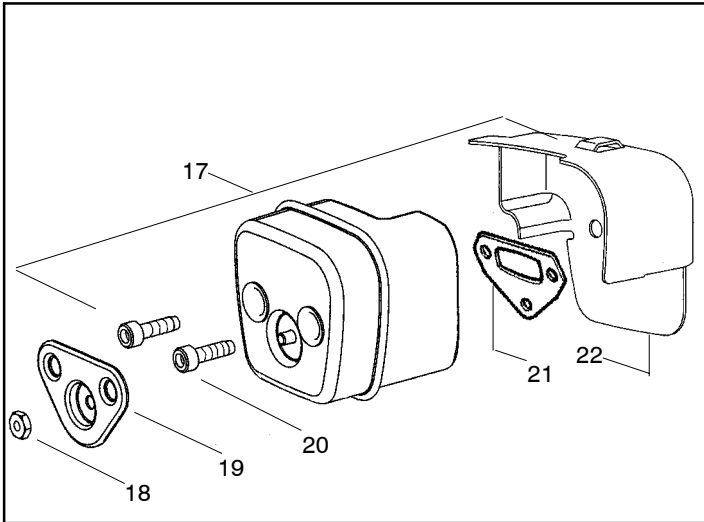

Ref.	Part No.	Description	Ref.	Part No.	Description
1	530029813	Assy-Turbo Air Cleaner	13	530015968	Stud - Carb.
2	530019203	Seal - Turbo Clean	14	530016008	Nut
3	530029814	Sleeve-Intake	15	545057801	Air-Filter - Top
4	530053435	Seal-Impulse	16	530015899	Screw
5	530015814	Screw	17	530071511	Kit-Muffler (Includes 20,21 & 22)
6	530037465	Adapter - Carb.	18	530016359	Nut-Brass
7	530019172	Gasket-Carburetor	19	530055600	Cover-Bolt
8	530071987	Carburetor-W-29	20	530016338	Bolt-Muffler
9	530035587	Grommet-Final	21	530055128	Gasket-Muffler
10	530047767	Plate - Support	22	530055171	Backplate-Muffler
11	530015896	Screw	23	530056363	Assy. -Bearing and Seal
12	530036582	Air Filter - Bottom	24	530029794	Assy-Crankshaft & Rod

✓ = NEW PART NUMBER FOR THIS IPL
● = THESE PARTS ARE ILLUSTRATED FOR CLARITY. ORDER COMPLETE ASSEMBLY.