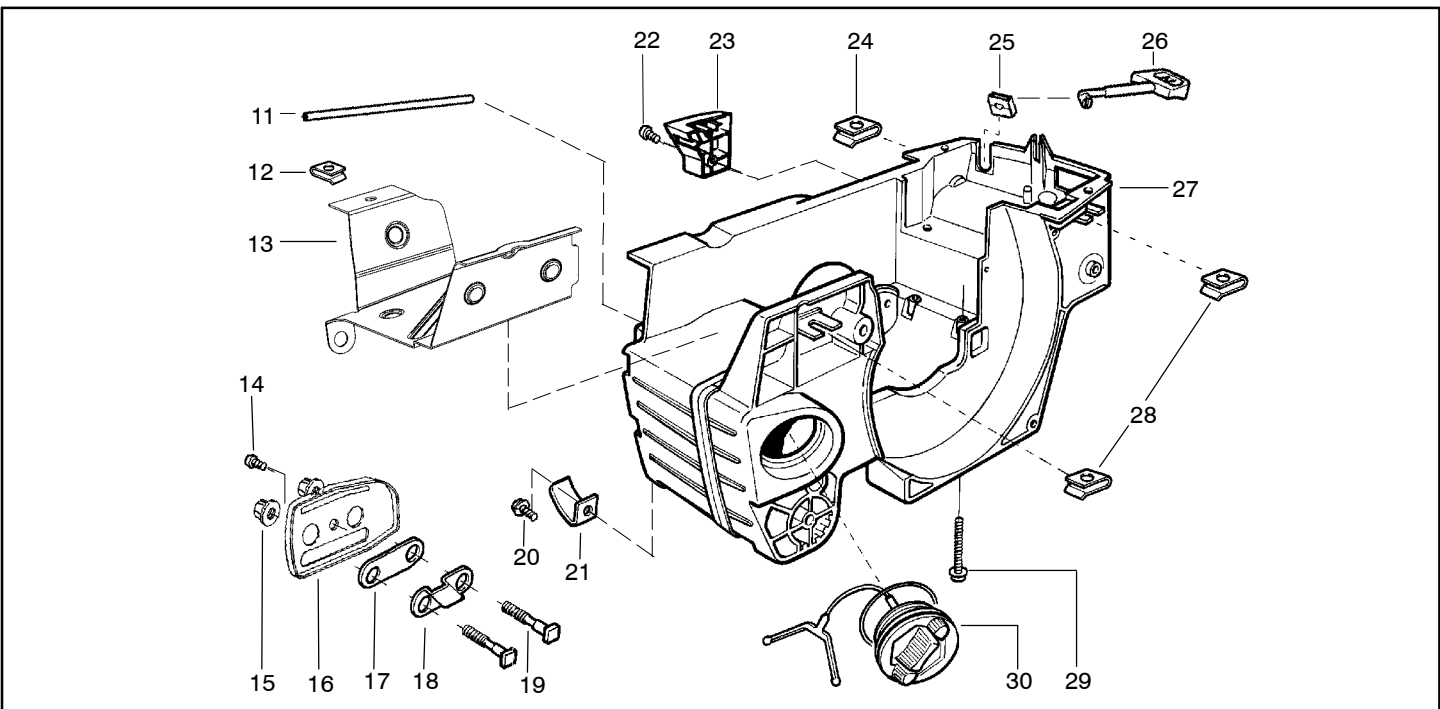

⚠ WARNING
All repairs, adjustments and maintenance not described in the Operator's Manual must be performed by qualified service personnel.

Ref.	Part No.	Description	Ref.	Part No.	Description
1	530029813	Assy-Turbo Air Cleaner	13	530015968	Stud - Carb.
2	530019203	Seal - Turbo Clean	14	530016008	Nut
3	530029814	Sleeve-Intake	15	545057801	Air-Filter - Top
4	530053435	Seal-Impulse	16	530015899	Screw
5	530015814	Screw	17	530071511	Kit-Muffler (Includes 20,21 & 22)
6	530037465	Adapter - Carb.	18	530016359	Nut-Brass
7	530019172	Gasket-Carburetor	19	530055600	Cover-Bolt
8	530071987	Carburetor-W-29	20	530016338	Bolt-Muffler
9	530035587	Grommet-Final	21	530055128	Gasket-Muffler
10	530047767	Plate - Support	22	530055171	Backplate-Muffler
11	530015896	Screw	23	530056363	Assy. -Bearing and Seal
12	530036582	Air Filter - Bottom	24	530029794	Assy-Crankshaft & Rod

Ref.	Part No.	Description	Ref.	Part No.	Description
1	530014949	Assy-Clutch	16	530047855	Plate-Bar
2	530015611	Washer-Clutch	17	530019228	Gasket
3	530047061	Assy-Clutch Drum w/Bearing	18	530036043	Plate-Bar Stud
4	530015907	Washer-Thrust	19	530015877	Bar Bolt
5	530014776	Assy-Oil Pick-Up and Screen (Incl 6,7)	20	530015878	Screw
6	530056533	Filter-Oil	21	530029850	Chain Catcher
7	545037101	Assy-Pickup	22	530015893	Screw
8	530015896	Screw	23	530052428	Cover
9	530014410	Assy-Oil Pump	24	530015922	Nut-Type "U" Speed
10	530029833	Worm Gear-Oil Pump	25	530029830	Grommet
11	545033501	Tube-Oil Vent	26	530029831	Lever-Choke
12	530055322	Clip-Retainer	27	530071991	Kit - Chassis Ass'y.
13	530055174	Shield-Heat	28	530015922	Nut-Type "U" Speed
14	530015896	Screw (optional)	29	530016037	Screw
15	530015917	Nut	30	501765602	Assy.- Oil Tank Cap