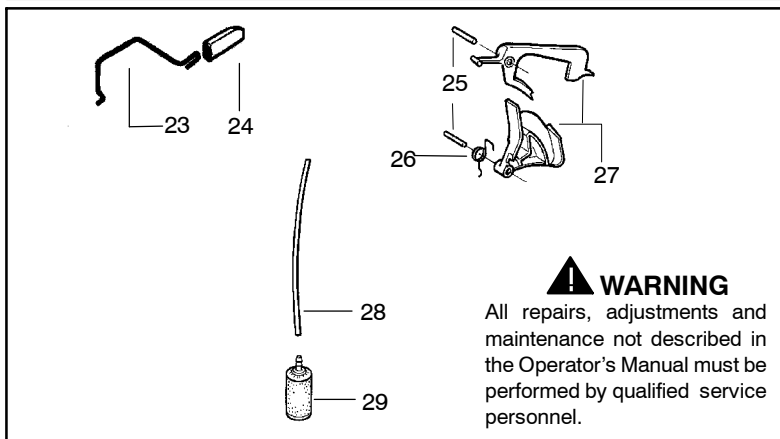

⚠ WARNING

All repairs, adjustments and maintenance not described in the Operator's Manual must be performed by qualified service personnel.

Ref.	Part No.	Description	Ref.	Part No.	Description	Ref.	Part No.	Description
1	530071968	Kit-Fan Hsg / Starter (Incl. 2,3,4,5,6,7,8,9,10,11)	13	530015892	Screw	26	530029861	Spring
2	530071966	Kit-Starter EPS (Incl. 5,6,7,8)	14	530071967	Kit-EPS ignition (Incl. 17, 18, 22)	27	530069587	Kit - Throttle Trigger
3	530150318	Handle-Starter	15	530403257	Assy-Leadwire	28	530069247	Kit - Fuel line
4	530069232	Kit-Rope	16	530015896	Screw	29	530014497	Assy.- Fuel Pickup
5	530021179	Screw-shoulder	17	503717901	Switch-Ignition	30	530015940	Screw
6	530059677	Hub	18	530059637	Assy. -Flywheel	31	530029870	Element - AV Isolator
7	530021180	Spring-EPS	19	530015127	Washer-Flywheel	32	530055613	Assy. -Tank/Handle
8	530016080	Screw	20	530016134	Nut	33	530015843	Screw
9	530042095	Spring-Starter	21	545003902	Screw	34	530059961	Handle-Front
10	530059959	Baffle-Air	22	545063901	Module - Ignition	35	530052439	Isolator-Front Handle
11	530059958	Assy-Fan Hsg. w/eyelet	23	530029869	Wire - Throttle	36	530029984	Isolator
12	530015893	Screw	24	530029863	Cap - Wire	37	530026119	Valve - Check
			25	530029860	Pin	38	530038264	Plug - Vent
						39	530071266	Kit-Assy. Fuel Cap

✓ = NEW PART NUMBER FOR THIS IPL   ★ = REFER TO THE SERVICE REFERENCE INDICATED FOR MORE INFORMATION. (LOCATED AT END OF IPL)
● = THESE PARTS ARE ILLUSTRATED FOR CLARITY. ORDER COMPLETE ASSEMBLY.