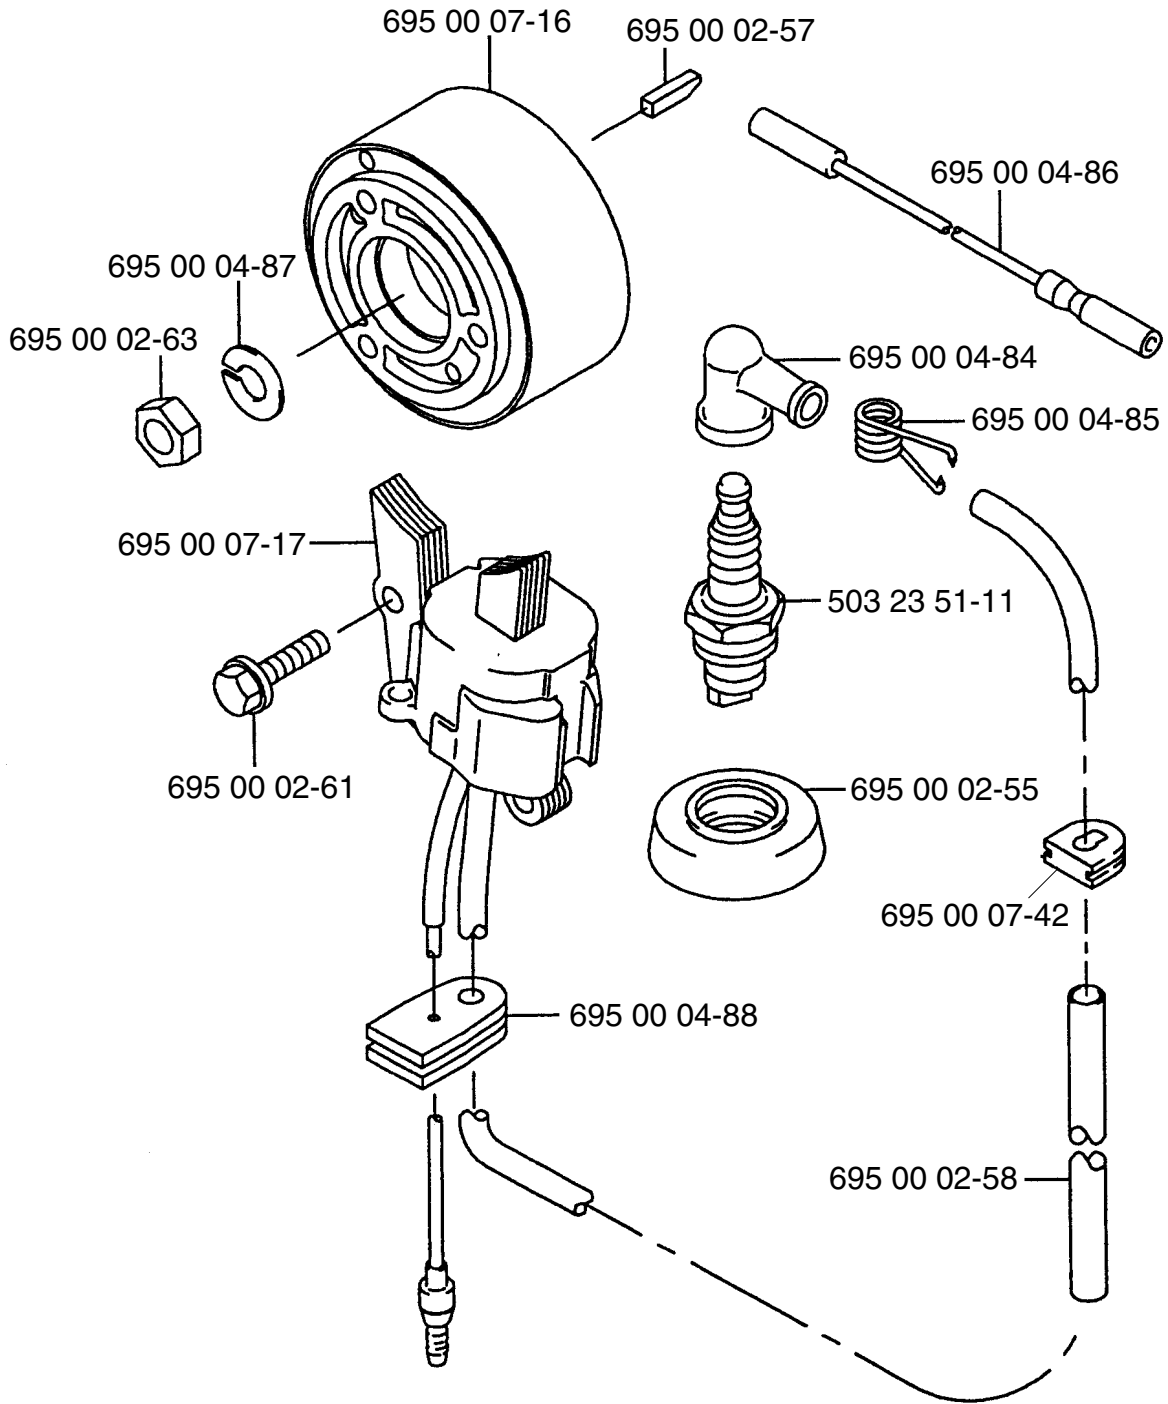

# A

Ref. #	Part #	Description
1	695 00 04-02	Elbow Pipe
2	695 00 00-05	O-Ring
3	695 00 05-27	Hose Band
4	695 00 00-16	Flex Pipe
5	695 00 00-19	Base Pipe
6	695 00 00-20	Middle Pipe
7	695 00 00-21	Bend Pipe
8	695 00 02-05	Tapping Screw (M5x30)

Ref. #	Part #	Description
1	695 00 00-38	Flange Nylon Nut (M6)
2	695 00 00-45	Washer
3	695 00 07-63	Shoulder Band
4	695 00 00-25	Truss Screw (M6x20)
5	695 00 00-39	Flange Nut
6	695 00 00-48	Backpack Pad
7	695 00 06-49	Backpack Frame
8	695 00 00-03	Backpack Pad Fitting
9	695 00 00-10	Hex Bolt (M5x12)
10	695 00 02-00	Screw (M6x10)
11	695 00 05-72	Fuel Tank
12	695 00 06-75	Screw (M5x12)
13	695 00 04-04	Lever Assy.
14	695 00 02-16	Hex Nut

Ref. #	Part #	Description
15	695 00 02-12	Spring Lock Washer (M8)
16	695 00 02-13	Toothed Lock Washer (M8)
17	695 00 02-06	Stay
18	695 00 02-09	O-Ring
19	695 00 02-07	Stay
20	695 00 02-08	Spacer
21	695 00 02-10	Flange Bolt (M8x25)
22	695 00 02-16	Hex Nut (M5)
23	695 00 02-17	Spring Lock Washer (M5)
24	695 00 02-18	Plain Washer (M5)
25	695 00 02-15	Throttle Lever
26	695 00 00-43	Wire Band
27	695 00 02-19	Stop Switch
28	695 00 02-20	Tube

C

D

**E**

F

**G**