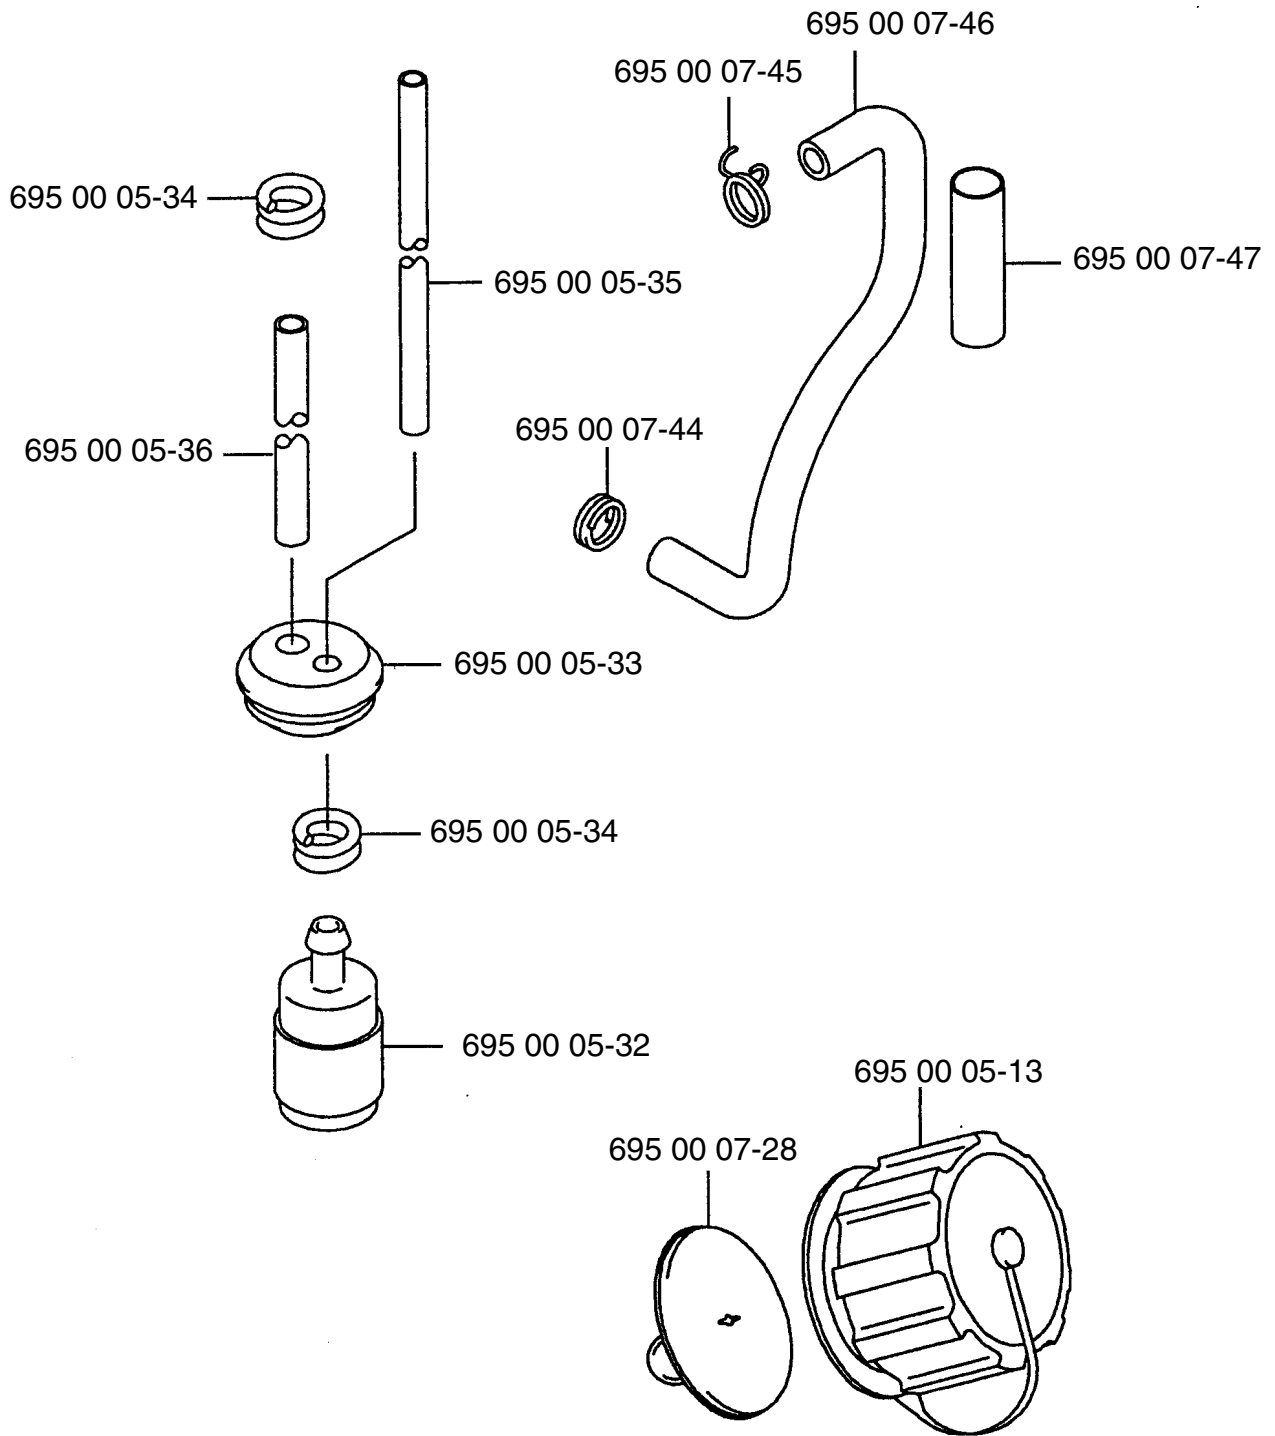

# A

Ref. #	Part #	Description
1	695 00 04-02	Elbow Pipe
2	695 00 00-05	O-Ring
3	695 00 05-27	Hose Band
4	695 00 00-16	Flex Pipe
5	695 00 00-19	Base Pipe
6	695 00 00-20	Middle Pipe
7	695 00 00-21	Bend Pipe
8	695 00 02-05	Tapping Screw (M5x30)

Ref. #	Part #	Description
1	695 00 00-38	Flange Nylon Nut (M6)
2	695 00 00-45	Washer
3	695 00 07-63	Shoulder Band
4	695 00 00-25	Truss Screw (M6x20)
5	695 00 00-39	Flange Nut
6	695 00 00-48	Backpack Pad
7	695 00 06-49	Backpack Frame
8	695 00 00-03	Backpack Pad Fitting
9	695 00 00-10	Hex Bolt (M5x12)
10	695 00 02-00	Screw (M6x10)
11	695 00 05-72	Fuel Tank
12	695 00 06-75	Screw (M5x12)
13	695 00 04-04	Lever Assy.
14	695 00 02-16	Hex Nut

Ref. #	Part #	Description
15	695 00 02-12	Spring Lock Washer (M8)
16	695 00 02-13	Toothed Lock Washer (M8)
17	695 00 02-06	Stay
18	695 00 02-09	O-Ring
19	695 00 02-07	Stay
20	695 00 02-08	Spacer
21	695 00 02-10	Flange Bolt (M8x25)
22	695 00 02-16	Hex Nut (M5)
23	695 00 02-17	Spring Lock Washer (M5)
24	695 00 02-18	Plain Washer (M5)
25	695 00 02-15	Throttle Lever
26	695 00 00-43	Wire Band
27	695 00 02-19	Stop Switch
28	695 00 02-20	Tube

C

D

**E**

F

**G**