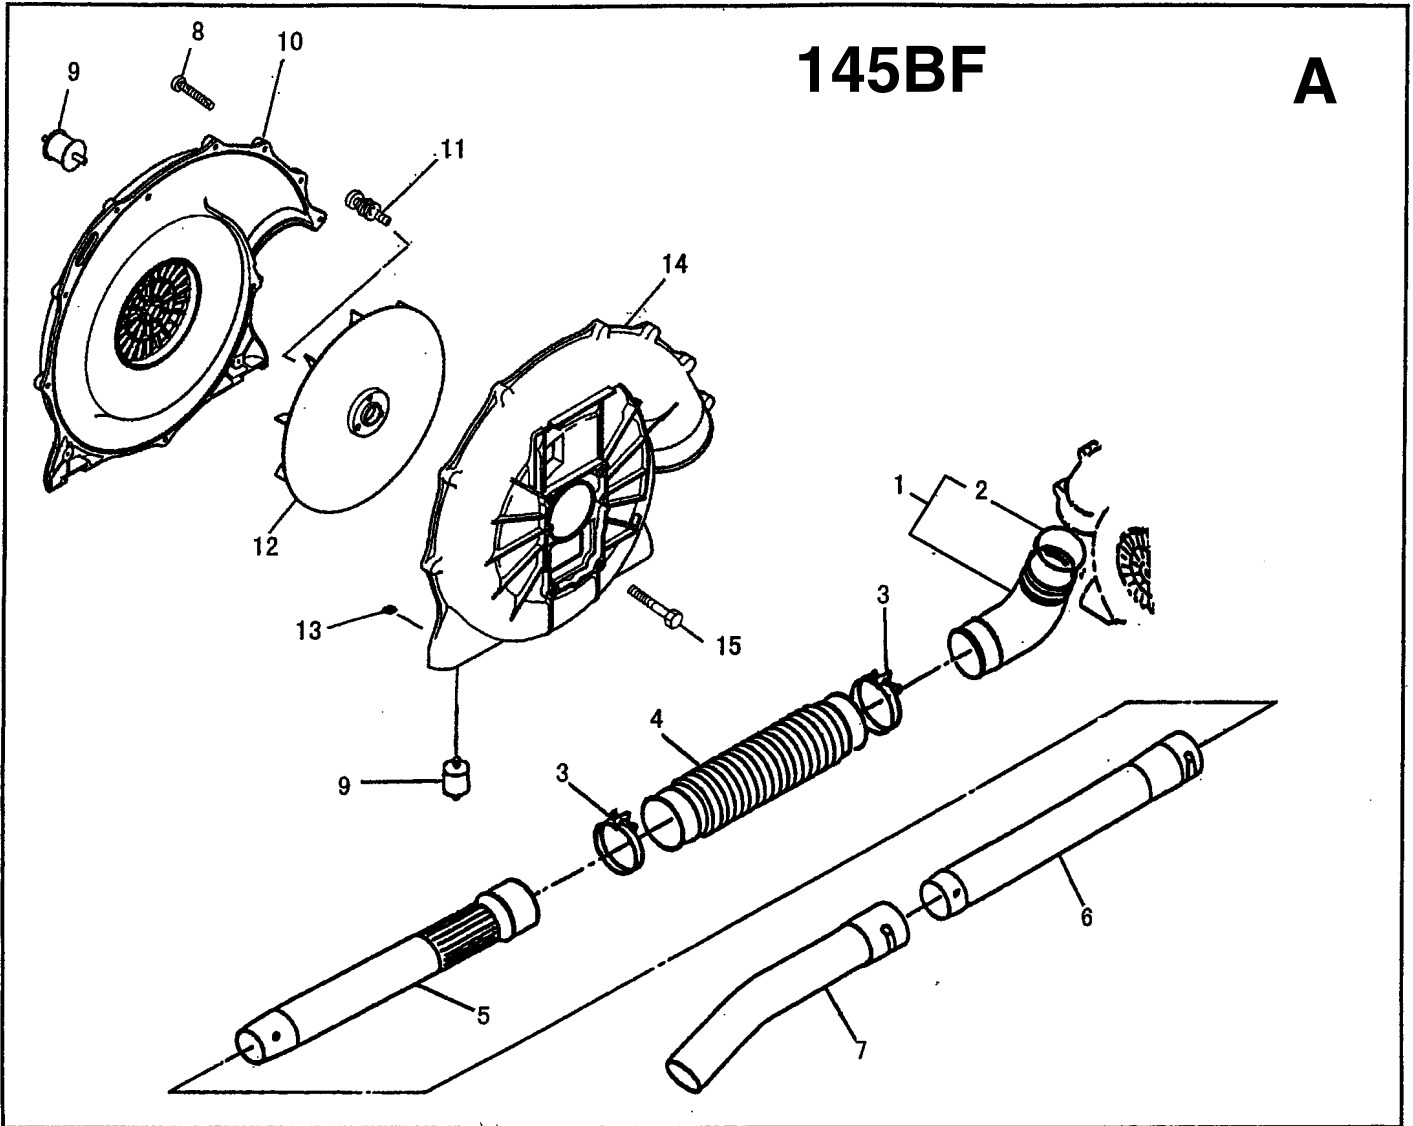

# A

Ref. #	Part #	Description
1	695 00 04-02	Elbow Pipe
2	695 00 00-05	O-Ring
3	695 00 05-27	Hose Band
4	695 00 00-16	Flex Pipe
5	695 00 00-19	Base Pipe
6	695 00 00-20	Middle Pipe
7	695 00 00-21	Bend Pipe
8	695 00 02-05	Tapping Screw (M5x30)

Ref. #	Part #	Description
1	695 00 00-38	Flange Nylon Nut (M6)
2	695 00 00-45	Washer
3	695 00 07-63	Shoulder Band
4	695 00 00-25	Truss Screw (M6x20)
5	695 00 00-39	Flange Nut
6	695 00 00-48	Backpack Pad
7	695 00 06-49	Backpack Frame
8	695 00 00-03	Backpack Pad Fitting
9	695 00 00-10	Hex Bolt (M5x12)
10	695 00 02-00	Screw (M6x10)
11	695 00 05-72	Fuel Tank
12	695 00 06-75	Screw (M5x12)
13	695 00 04-04	Lever Assy.
14	695 00 02-16	Hex Nut

Ref. #	Part #	Description
15	695 00 02-12	Spring Lock Washer (M8)
16	695 00 02-13	Toothed Lock Washer (M8)
17	695 00 02-06	Stay
18	695 00 02-09	O-Ring
19	695 00 02-07	Stay
20	695 00 02-08	Spacer
21	695 00 02-10	Flange Bolt (M8x25)
22	695 00 02-16	Hex Nut (M5)
23	695 00 02-17	Spring Lock Washer (M5)
24	695 00 02-18	Plain Washer (M5)
25	695 00 02-15	Throttle Lever
26	695 00 00-43	Wire Band
27	695 00 02-19	Stop Switch
28	695 00 02-20	Tube