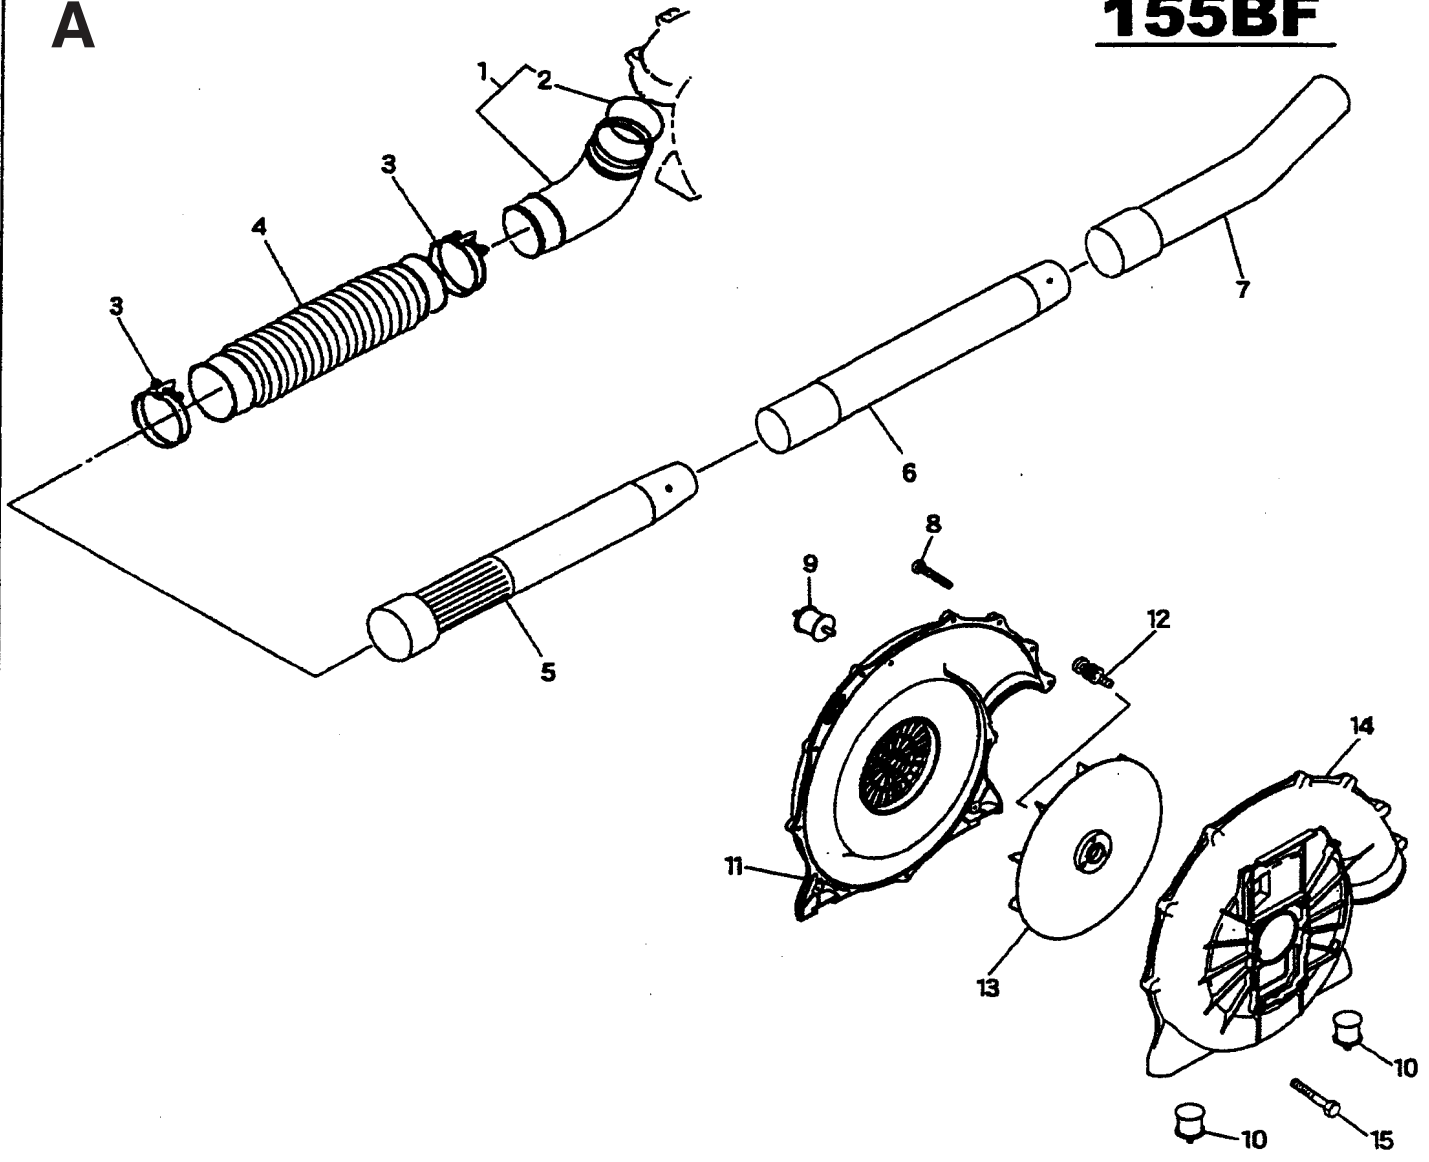

155 BF

Repair Parts Manual

Backpack Blower

A**155BF**

Ref. #	Part #	Description
1	695 00 04-02	Elbow Pipe Compl.
2	695 00 00-05	O-Ring
3	695 00 05-27	Clamp
4	695 00 00-16	Flexible Pipe
5	695 00 00-19	Base Pipe
6	695 00 00-20	Middle Pipe
7	695 00 00-21	Bend Pipe
8	695 00 06-33	Tapping Screw (M5x20)
9	695 00 06-34	Rubber AV Mount
10	695 00 06-35	Rubber AV Mount
11	695 00 06-36	Fan Housing
12	695 00 06-37	Pre-Coat Lock Bolt
13	695 00 06-38	Fan
14	695 00 06-39	Fan Housing
15	695 00 06-40	Pre-Coat Lock Bolt

B**155BF**

Ref. #	Part #	Description
1	695 00 00-38	Flange Nylon Nut (M6)
2	695 00 00-45	Washer
3	695 00 06-41	Shoulder Strap
4	695 00 06-42	Truss Screw (M6x16)
5	501 94 19-01	U-Nut (M6)
6	695 00 06-44	Backpack Pad
7	695 00 06-54	Backpack Frame
8	695 00 06-43	Clip
9	695 00 06-46	Screw (M6x16)
10	695 00 06-48	Fuel Tank
11	695 00 06-75	Screw (M5x12)
12	695 00 04-04	Lever Compl.
13	695 00 02-16	Hex Nut
14	695 00 02-12	Spring Lock Washer (M8)

Ref. #	Part #	Description
15	695 00 02-13	Plain Washer (M8)
16	695 00 02-06	Lever Mount
17	695 00 02-09	O-Ring
18	695 00 02-07	Lever Body
19	695 00 02-08	Spacer
20	695 00 02-10	Flange Bolt (M8x25)
21	695 00 02-16	Hex Nut (M5)
22	695 00 02-17	Spring Lock Washer (M5)
23	695 00 02-18	Plain Washer (M5)
24	695 00 02-15	Throttle Lever
25	695 00 00-43	Wire Band
26	695 00 02-19	Stop Switch
27	695 00 02-20	Tube