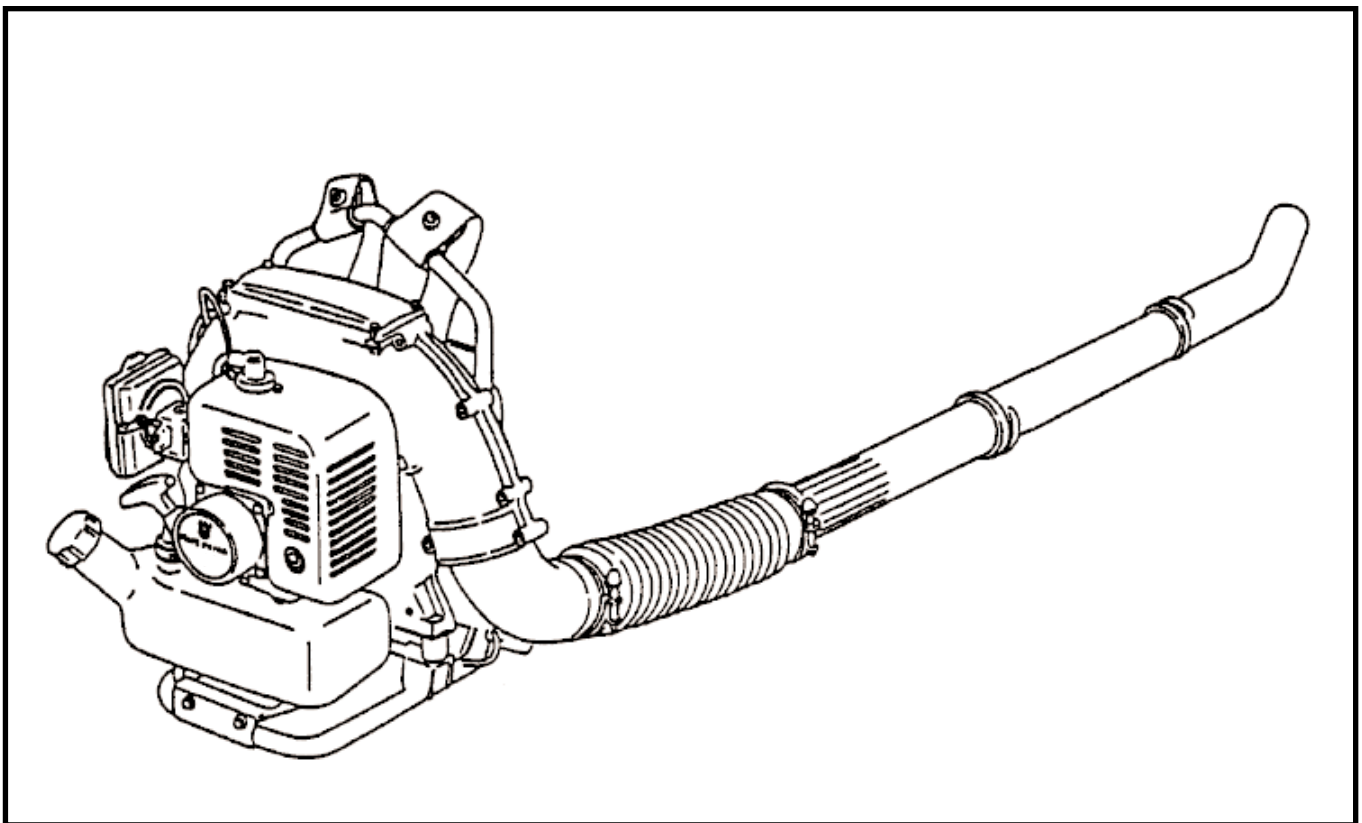

155 BF

Repair Parts Manual

Backpack Blower

A**155BF**

Ref. #	Part #	Description
1	695 00 04-02	Elbow Pipe Compl.
2	695 00 00-05	O-Ring
3	695 00 05-27	Clamp
4	695 00 00-16	Flexible Pipe
5	695 00 00-19	Base Pipe
6	695 00 00-20	Middle Pipe
7	695 00 00-21	Bend Pipe
8	695 00 06-33	Tapping Screw (M5x20)
9	695 00 06-34	Rubber AV Mount
10	695 00 06-35	Rubber AV Mount
11	695 00 06-36	Fan Housing
12	695 00 06-37	Pre-Coat Lock Bolt
13	695 00 06-38	Fan
14	695 00 06-39	Fan Housing
15	695 00 06-40	Pre-Coat Lock Bolt

B**155BF**

Ref. #	Part #	Description
1	695 00 00-38	Flange Nylon Nut (M6)
2	695 00 00-45	Washer
3	695 00 06-41	Shoulder Strap
4	695 00 06-42	Truss Screw (M6x16)
5	501 94 19-01	U-Nut (M6)
6	695 00 06-44	Backpack Pad
7	695 00 06-54	Backpack Frame
8	695 00 06-43	Clip
9	695 00 06-46	Screw (M6x16)
10	695 00 06-48	Fuel Tank
11	695 00 06-75	Screw (M5x12)
12	695 00 04-04	Lever Compl.
13	695 00 02-16	Hex Nut
14	695 00 02-12	Spring Lock Washer (M8)

Ref. #	Part #	Description
15	695 00 02-13	Plain Washer (M8)
16	695 00 02-06	Lever Mount
17	695 00 02-09	O-Ring
18	695 00 02-07	Lever Body
19	695 00 02-08	Spacer
20	695 00 02-10	Flange Bolt (M8x25)
21	695 00 02-16	Hex Nut (M5)
22	695 00 02-17	Spring Lock Washer (M5)
23	695 00 02-18	Plain Washer (M5)
24	695 00 02-15	Throttle Lever
25	695 00 00-43	Wire Band
26	695 00 02-19	Stop Switch
27	695 00 02-20	Tube