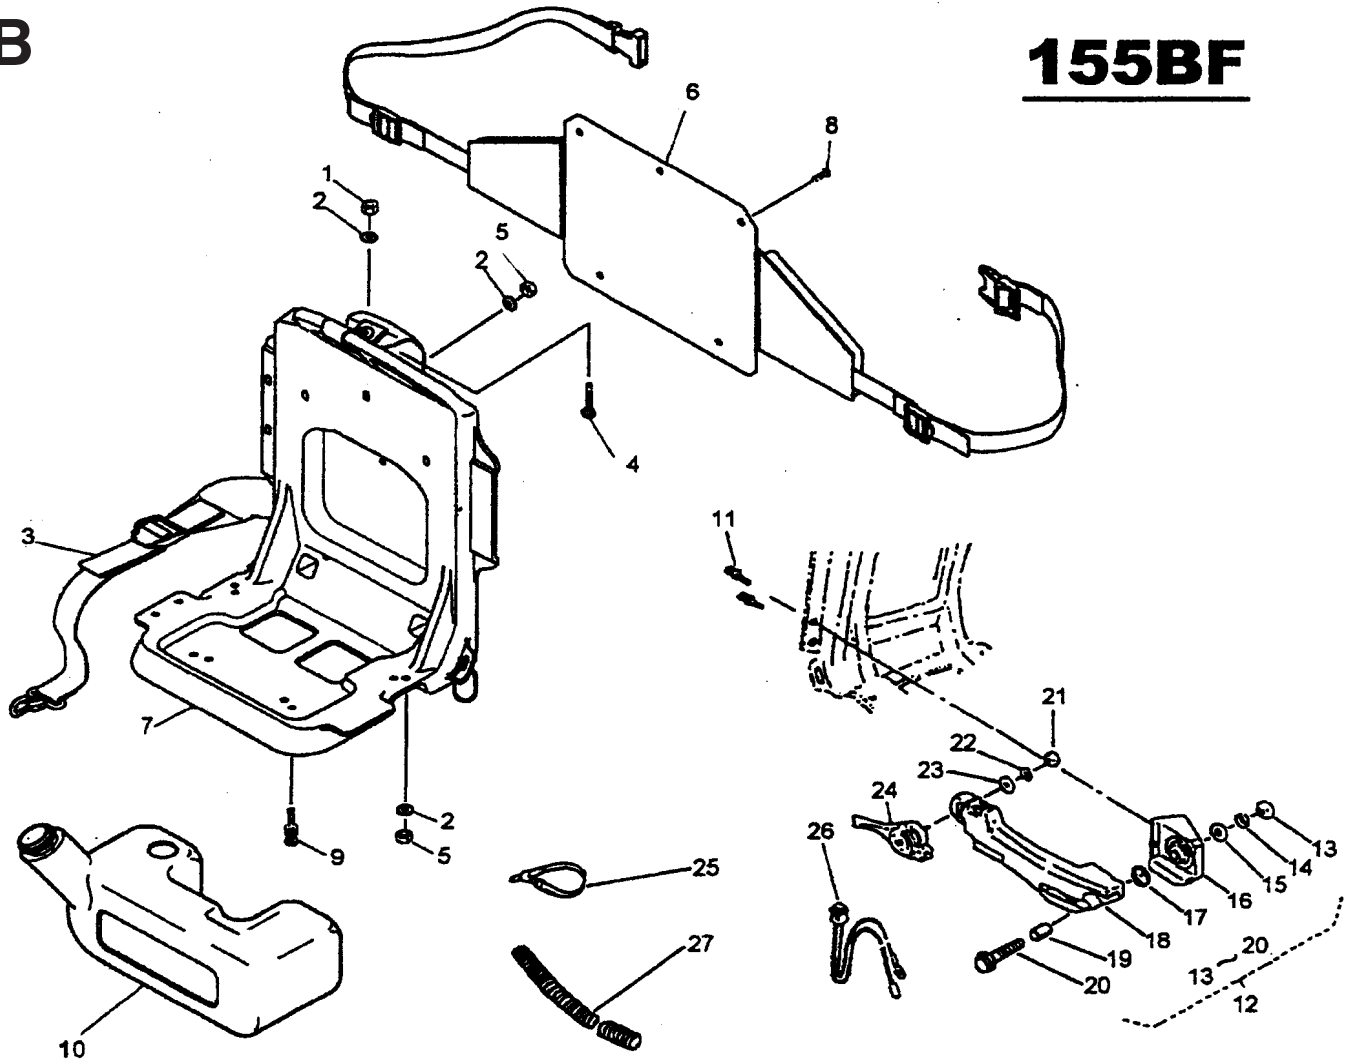

155 BF

Repair Parts Manual

Backpack Blower

A**155BF**

Ref. #	Part #	Description
1	695 00 04-02	Elbow Pipe Compl.
2	695 00 00-05	O-Ring
3	695 00 05-27	Clamp
4	695 00 00-16	Flexible Pipe
5	695 00 00-19	Base Pipe
6	695 00 00-20	Middle Pipe
7	695 00 00-21	Bend Pipe
8	695 00 06-33	Tapping Screw (M5x20)
9	695 00 06-34	Rubber AV Mount
10	695 00 06-35	Rubber AV Mount
11	695 00 06-36	Fan Housing
12	695 00 06-37	Pre-Coat Lock Bolt
13	695 00 06-38	Fan
14	695 00 06-39	Fan Housing
15	695 00 06-40	Pre-Coat Lock Bolt

B**155BF**

Ref. #	Part #	Description
1	695 00 00-38	Flange Nylon Nut (M6)
2	695 00 00-45	Washer
3	695 00 06-41	Shoulder Strap
4	695 00 06-42	Truss Screw (M6x16)
5	501 94 19-01	U-Nut (M6)
6	695 00 06-44	Backpack Pad
7	695 00 06-54	Backpack Frame
8	695 00 06-43	Clip
9	695 00 06-46	Screw (M6x16)
10	695 00 06-48	Fuel Tank
11	695 00 06-75	Screw (M5x12)
12	695 00 04-04	Lever Compl.
13	695 00 02-16	Hex Nut
14	695 00 02-12	Spring Lock Washer (M8)

Ref. #	Part #	Description
15	695 00 02-13	Plain Washer (M8)
16	695 00 02-06	Lever Mount
17	695 00 02-09	O-Ring
18	695 00 02-07	Lever Body
19	695 00 02-08	Spacer
20	695 00 02-10	Flange Bolt (M8x25)
21	695 00 02-16	Hex Nut (M5)
22	695 00 02-17	Spring Lock Washer (M5)
23	695 00 02-18	Plain Washer (M5)
24	695 00 02-15	Throttle Lever
25	695 00 00-43	Wire Band
26	695 00 02-19	Stop Switch
27	695 00 02-20	Tube