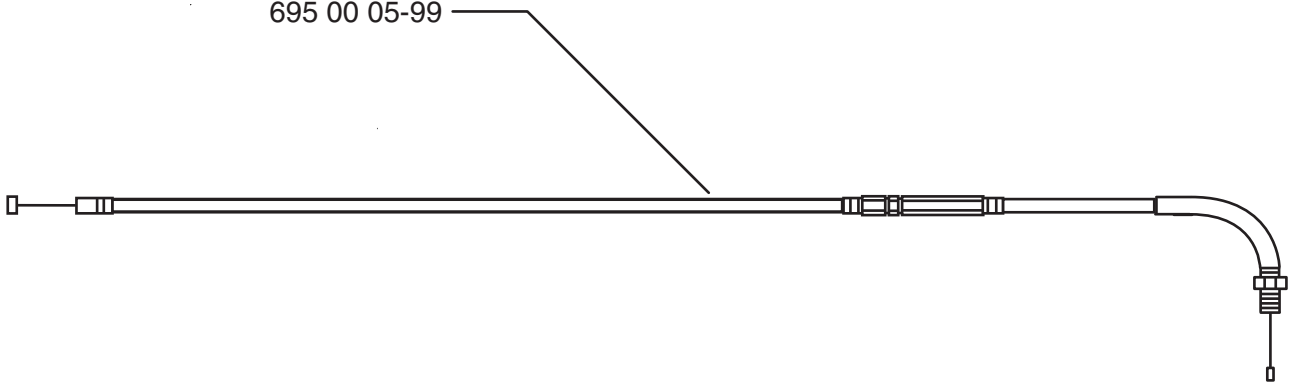

F

695 00 05-99